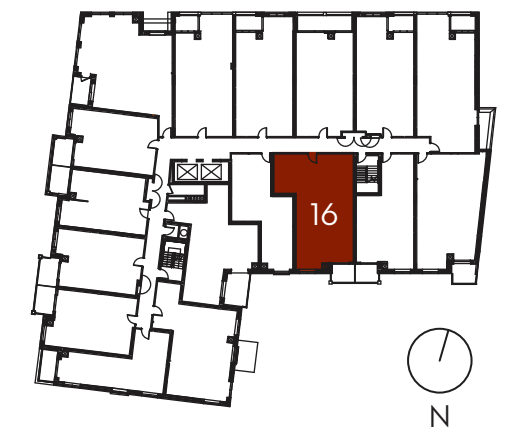

LANDFLOWER  
REAL ESTATE LTD. BROKERAGE

JULIETTE BALCONY

17 WALDORF

ONE BEDROOM  
MAY 21 2014

672 SQ.FT.

LANDFLOWER  
REAL ESTATE LTD. BROKERAGE

LANDFLOWER  
REAL ESTATE LTD. BROKERAGE

LANDPOWER REAL ESTATE LTD. BROKERAGE

LAND PROWER  
REAL ESTATE LTD. BROKERAGE

SUITE 02 THREE BEDROOM + DEN 1256 SQ.FT.  
JUNE 11 2014

LANDPOWER  
REAL ESTATE LTD. BROKERAGE

LAND PROVER  
REAL ESTATE LTD. BROKERAGE

LANDPROVER  
REAL ESTATE LTD. BROKERAGE