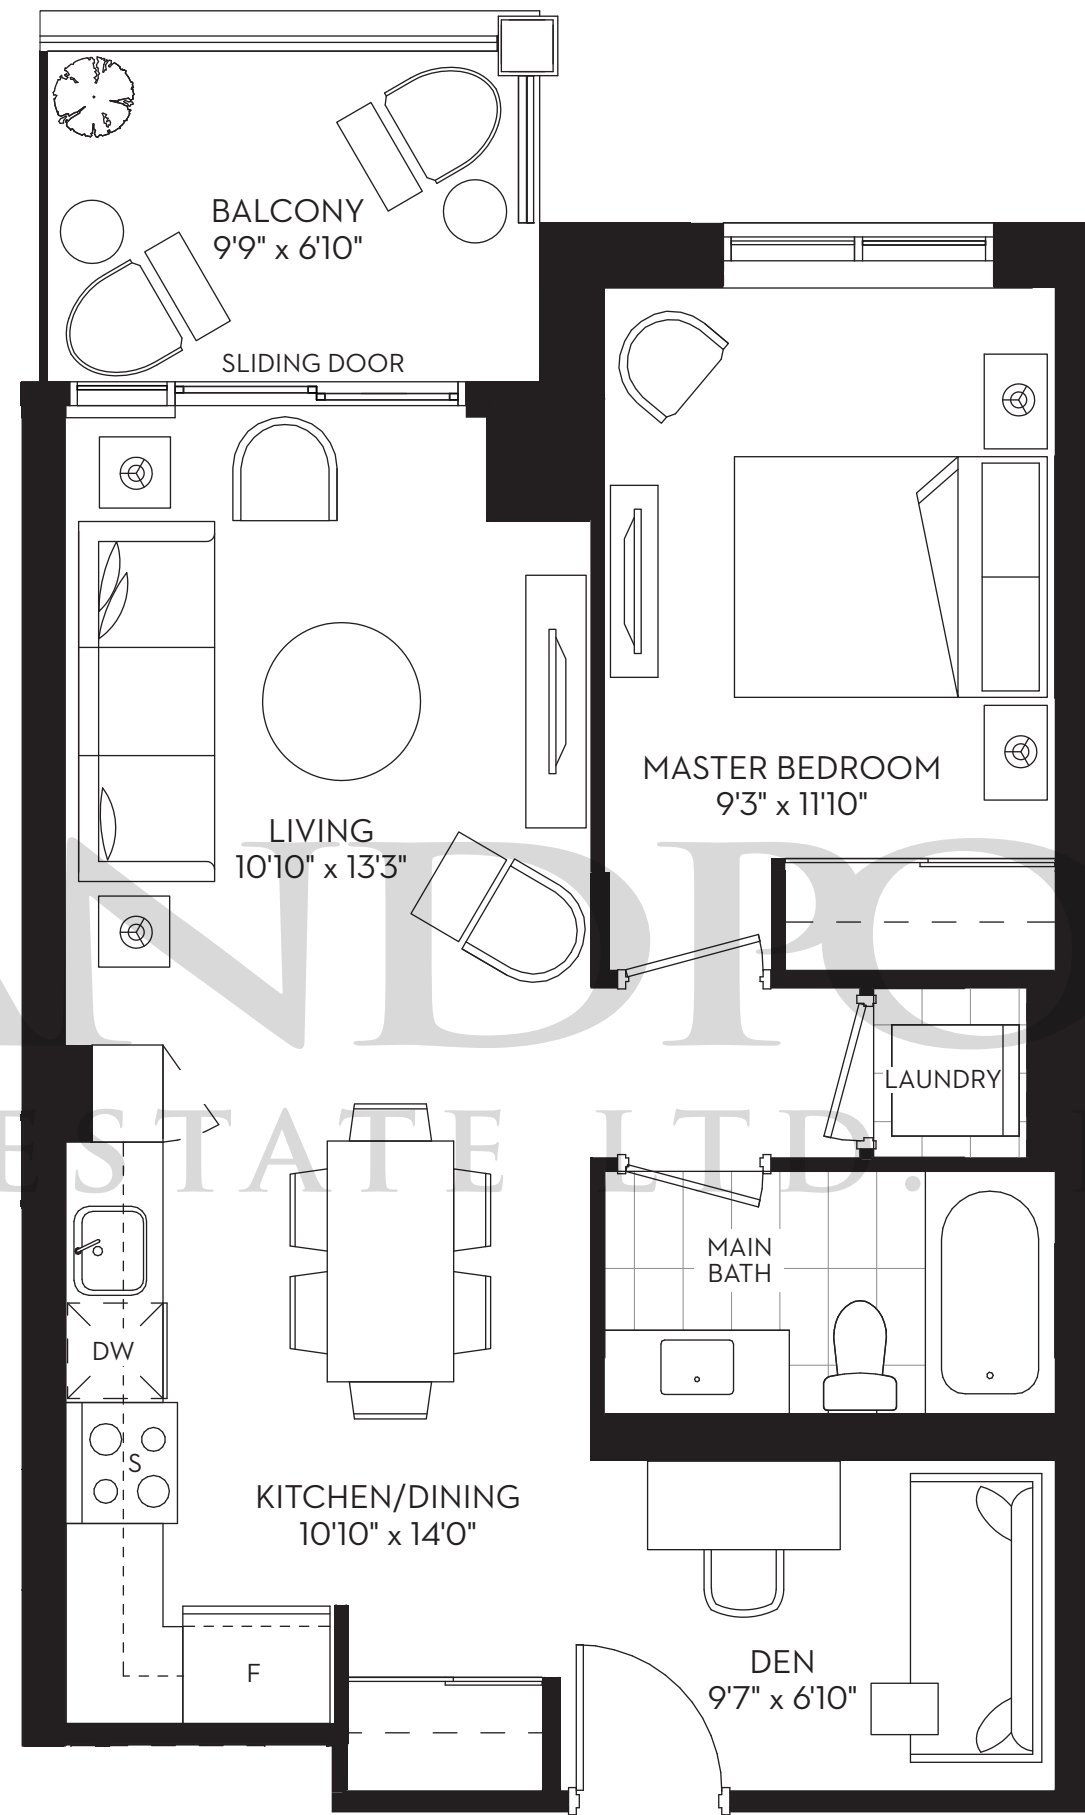

LANDPOWER
REAL ESTATE LTD. BROKERAGE