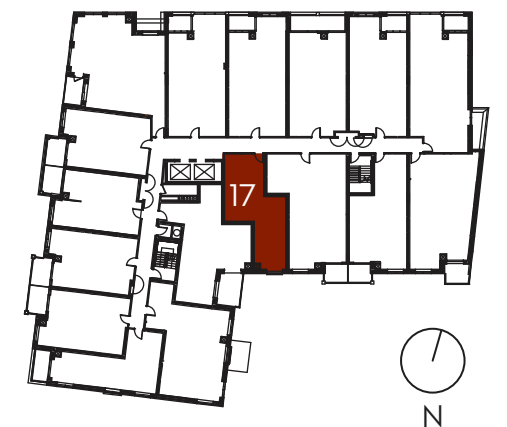

LANDFLOWER  
REAL ESTATE LTD. BROKERAGE

JULIETTE BALCONY

17 WALDORF

ONE BEDROOM  
MAY 21 2014

672 SQ.FT.

LANDFLOWER  
REAL ESTATE LTD. BROKERAGE

LANDFLOWER  
REAL ESTATE LTD. BROKERAGE

LANDPOWER REAL ESTATE LTD. BROKERAGE

LAND PROWER  
REAL ESTATE LTD. BROKERAGE

SUITE 02 THREE BEDROOM + DEN 1256 SQ.FT.  
JUNE 11 2014

LANDPOWER  
REAL ESTATE LTD. BROKERAGE

LAND PROVER  
REAL ESTATE LTD. BROKERAGE

LANDPROVER  
REAL ESTATE LTD. BROKERAGE