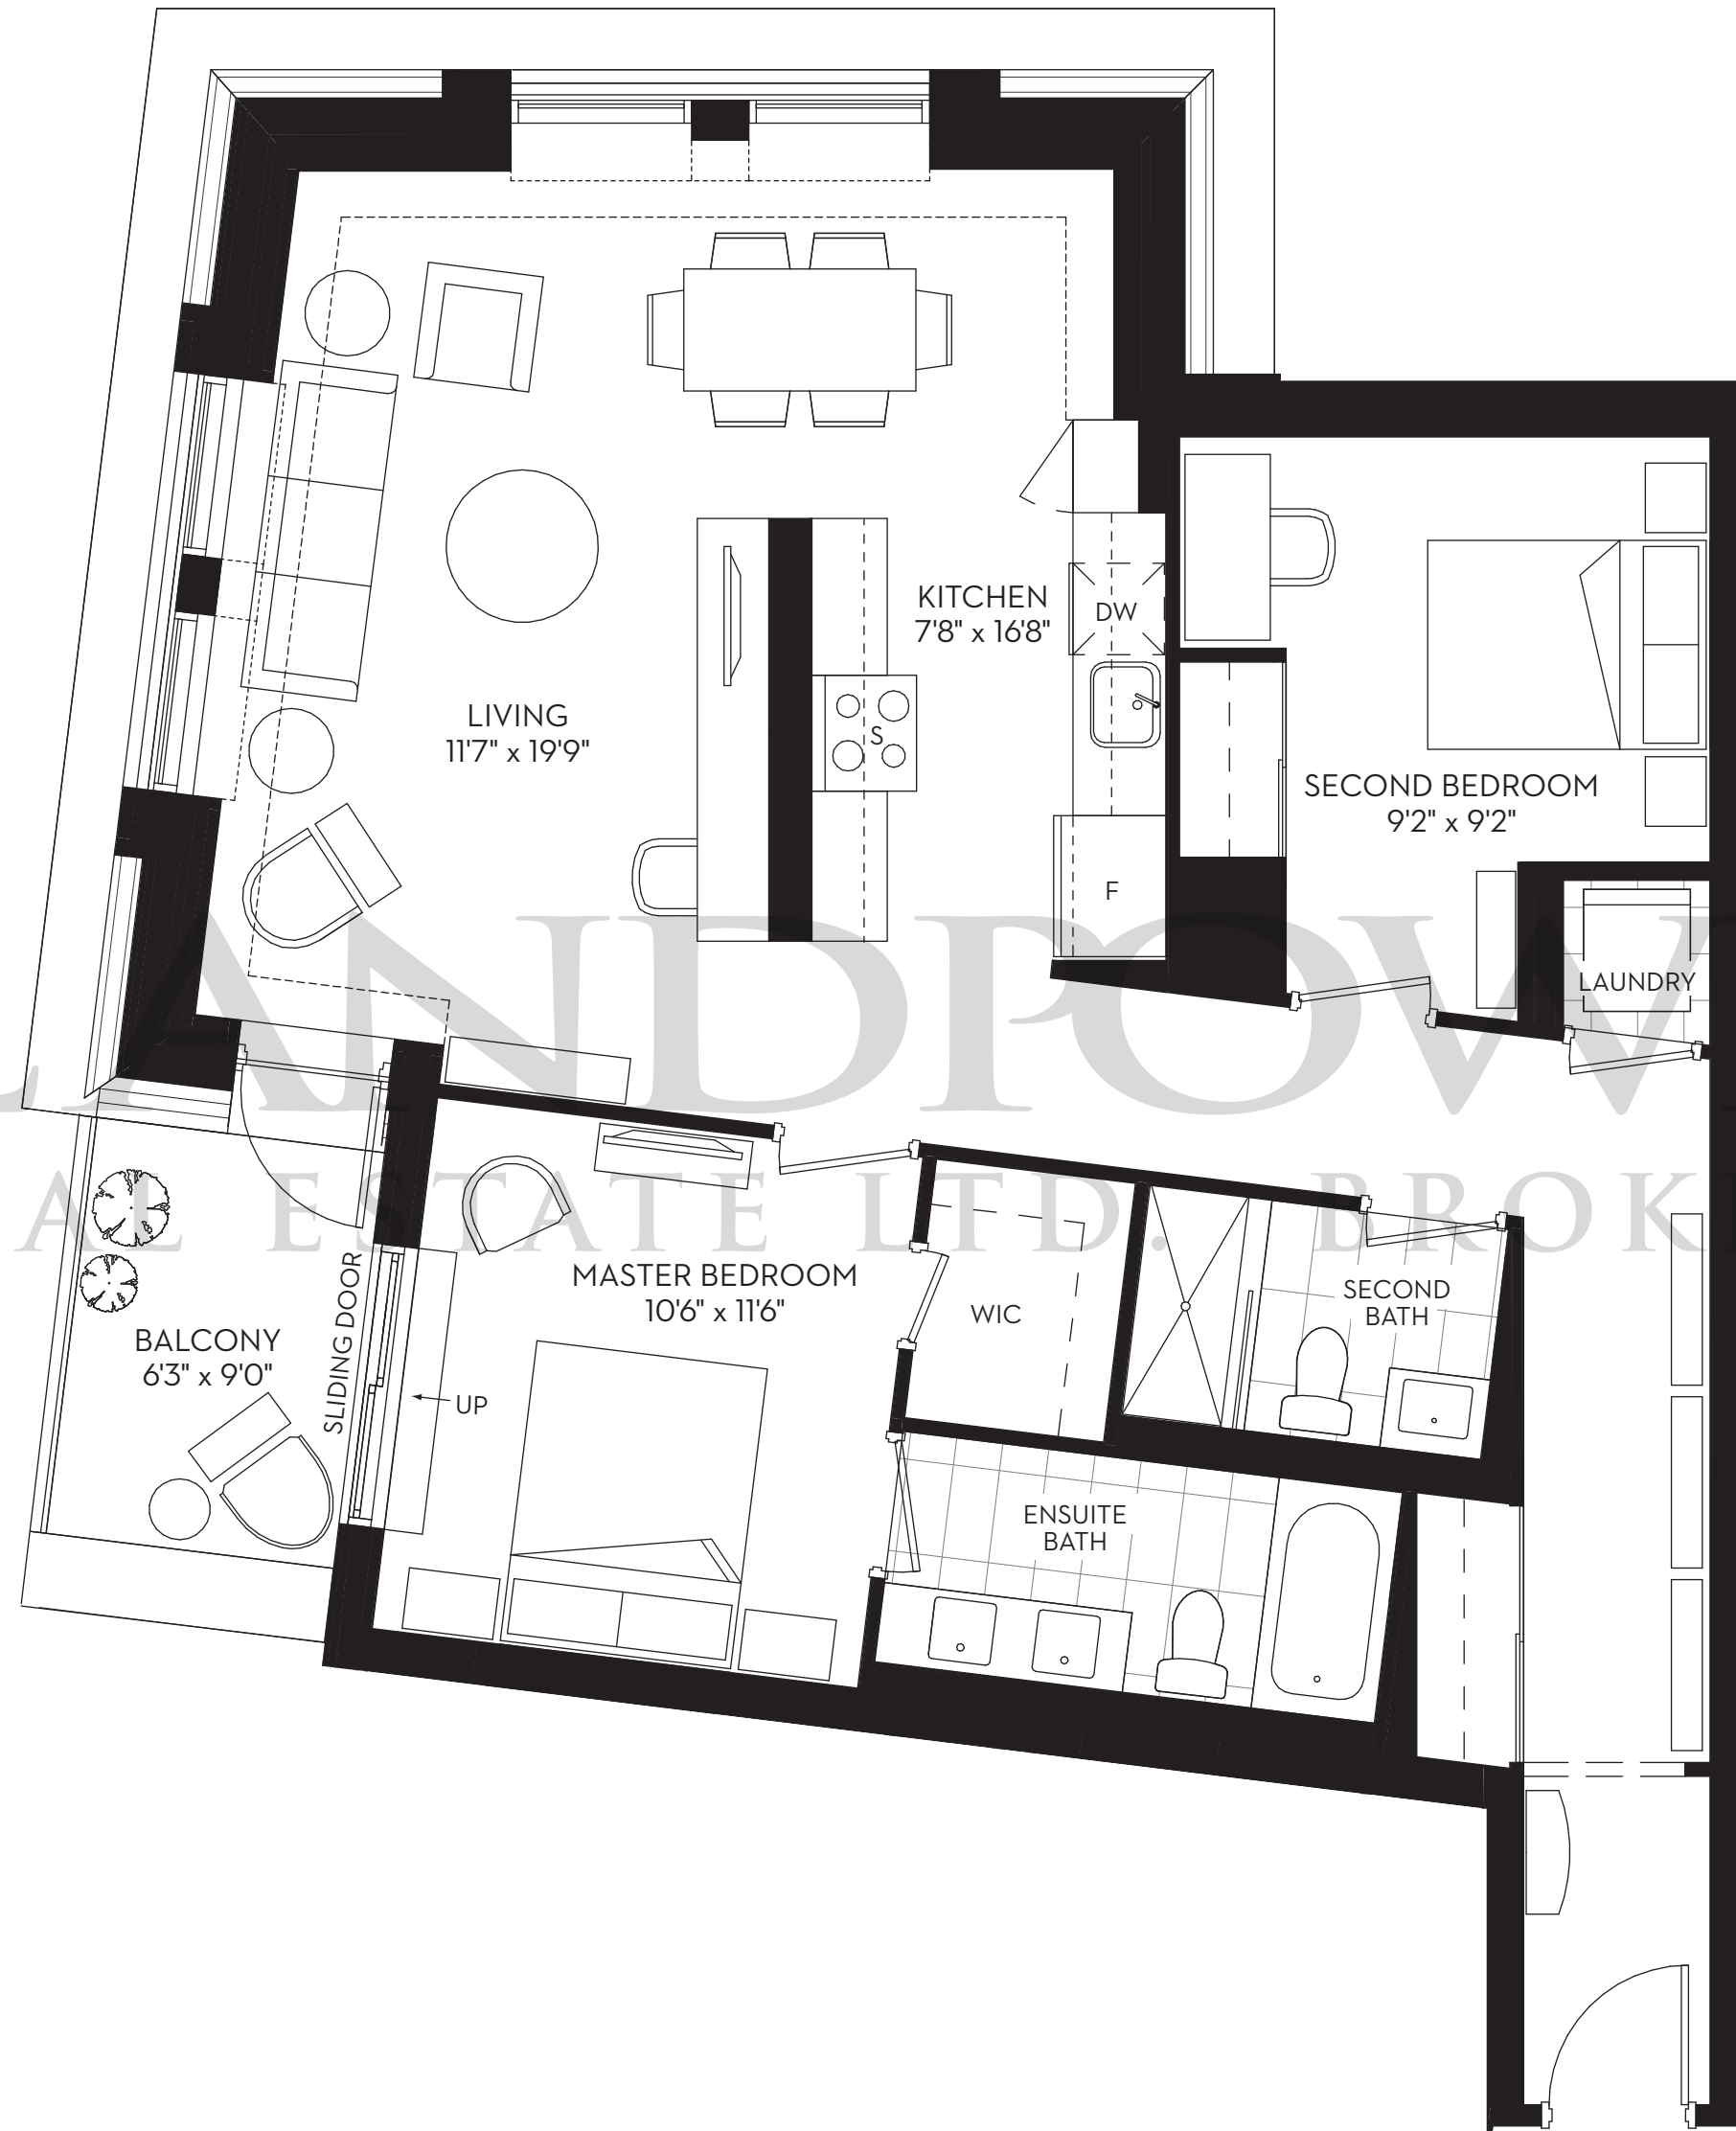

LAND PROWER  
REAL ESTATE LTD. BROKERAGE

SUITE 02 THREE BEDROOM + DEN 1256 SQ.FT.  
JUNE 11 2014

LANDPOWER  
REAL ESTATE LTD. BROKERAGE

LAND PROVER  
REAL ESTATE LTD. BROKERAGE

LANDPROVER  
REAL ESTATE LTD. BROKERAGE