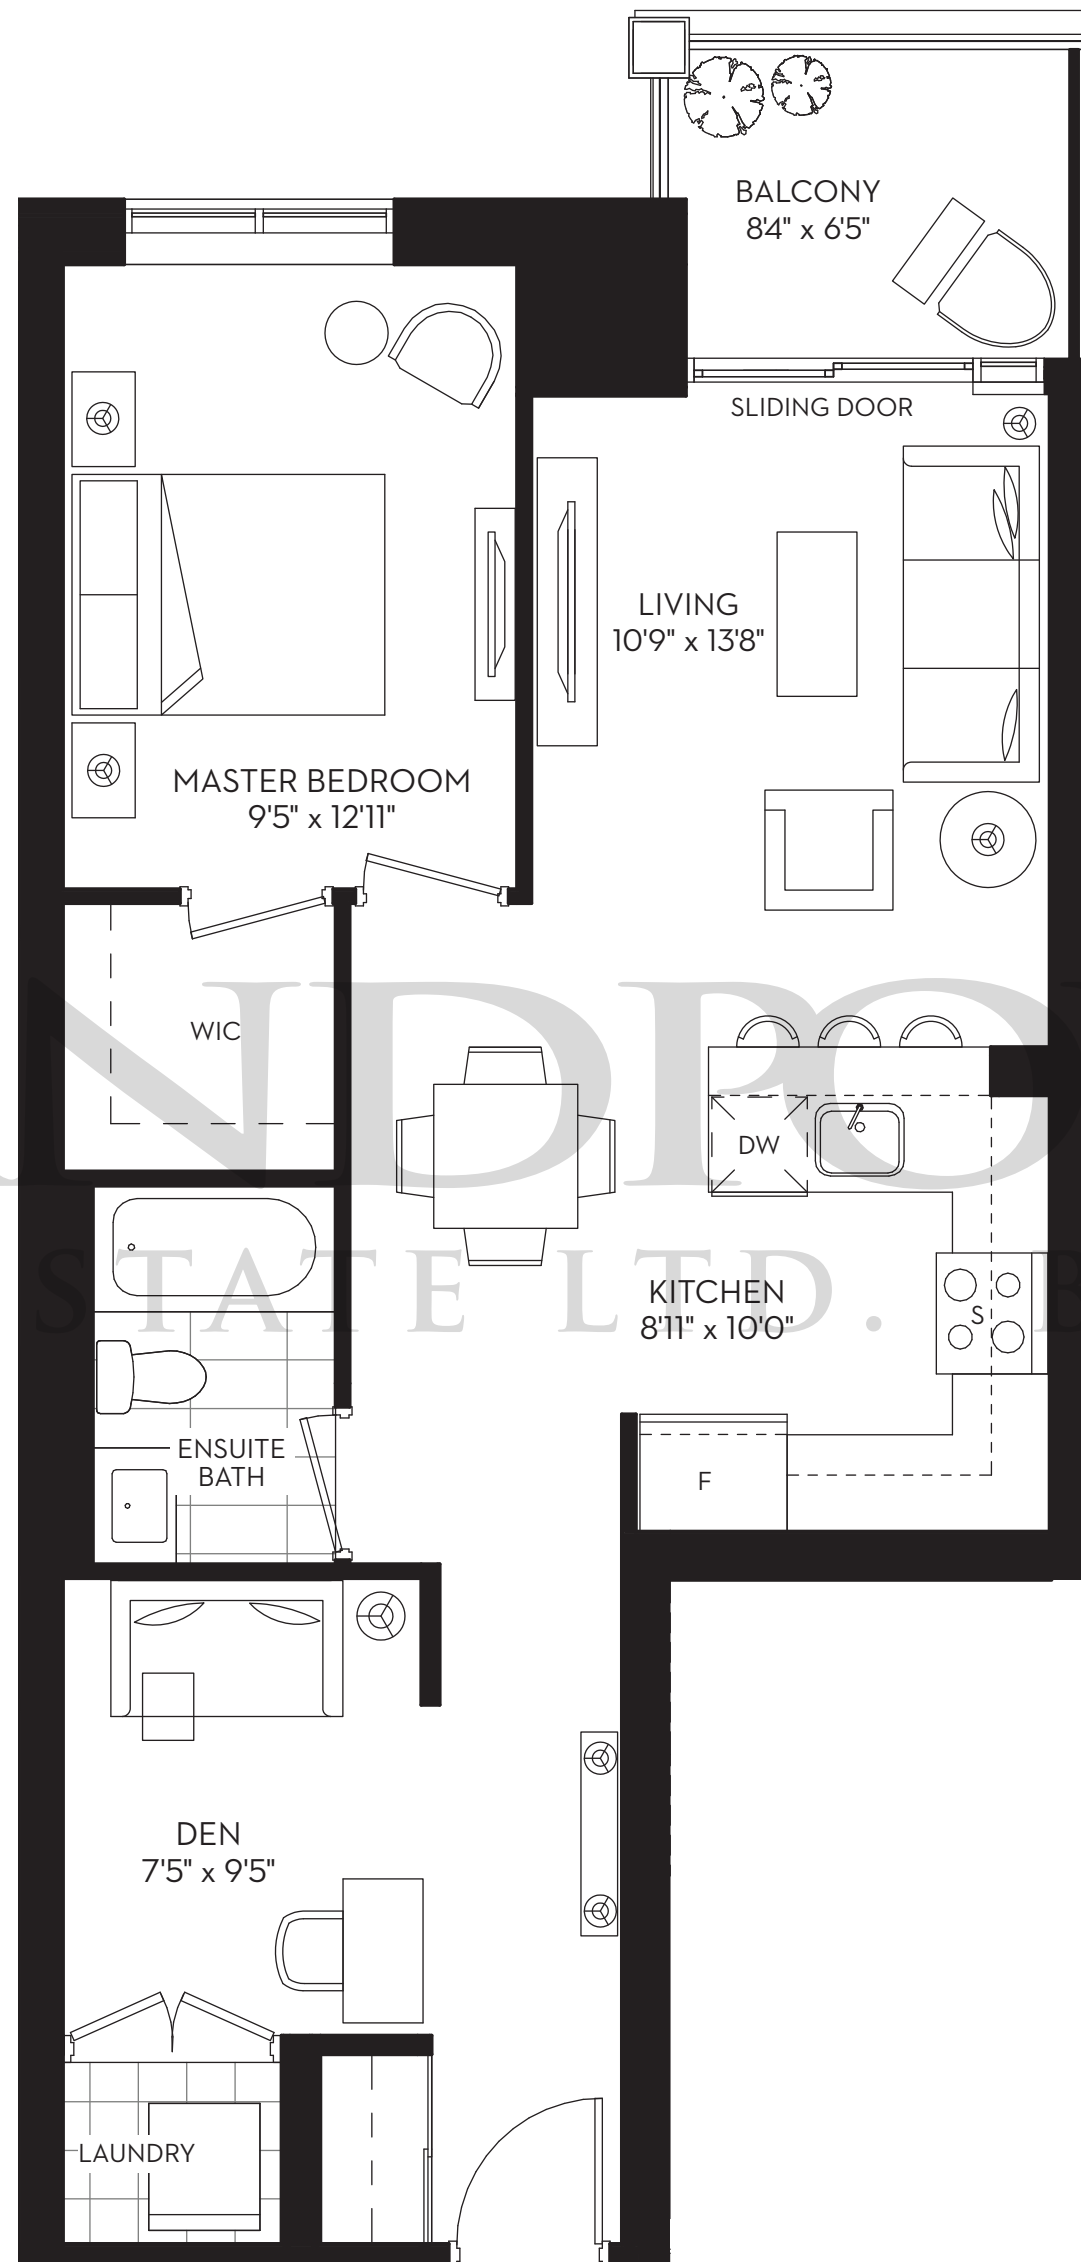

LANDROVER
REAL ESTATE LTD. ROKERAGE