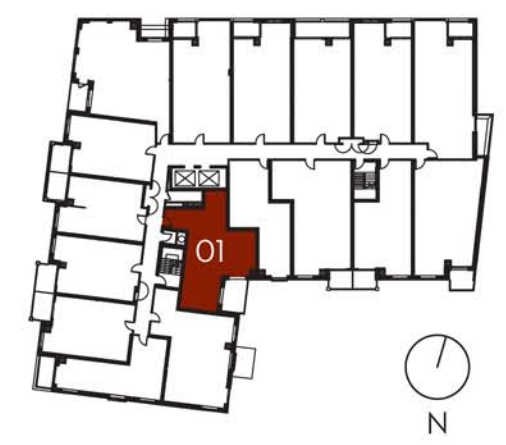

LANDMARK
REAL ESTATE LTD. BROKERAGE