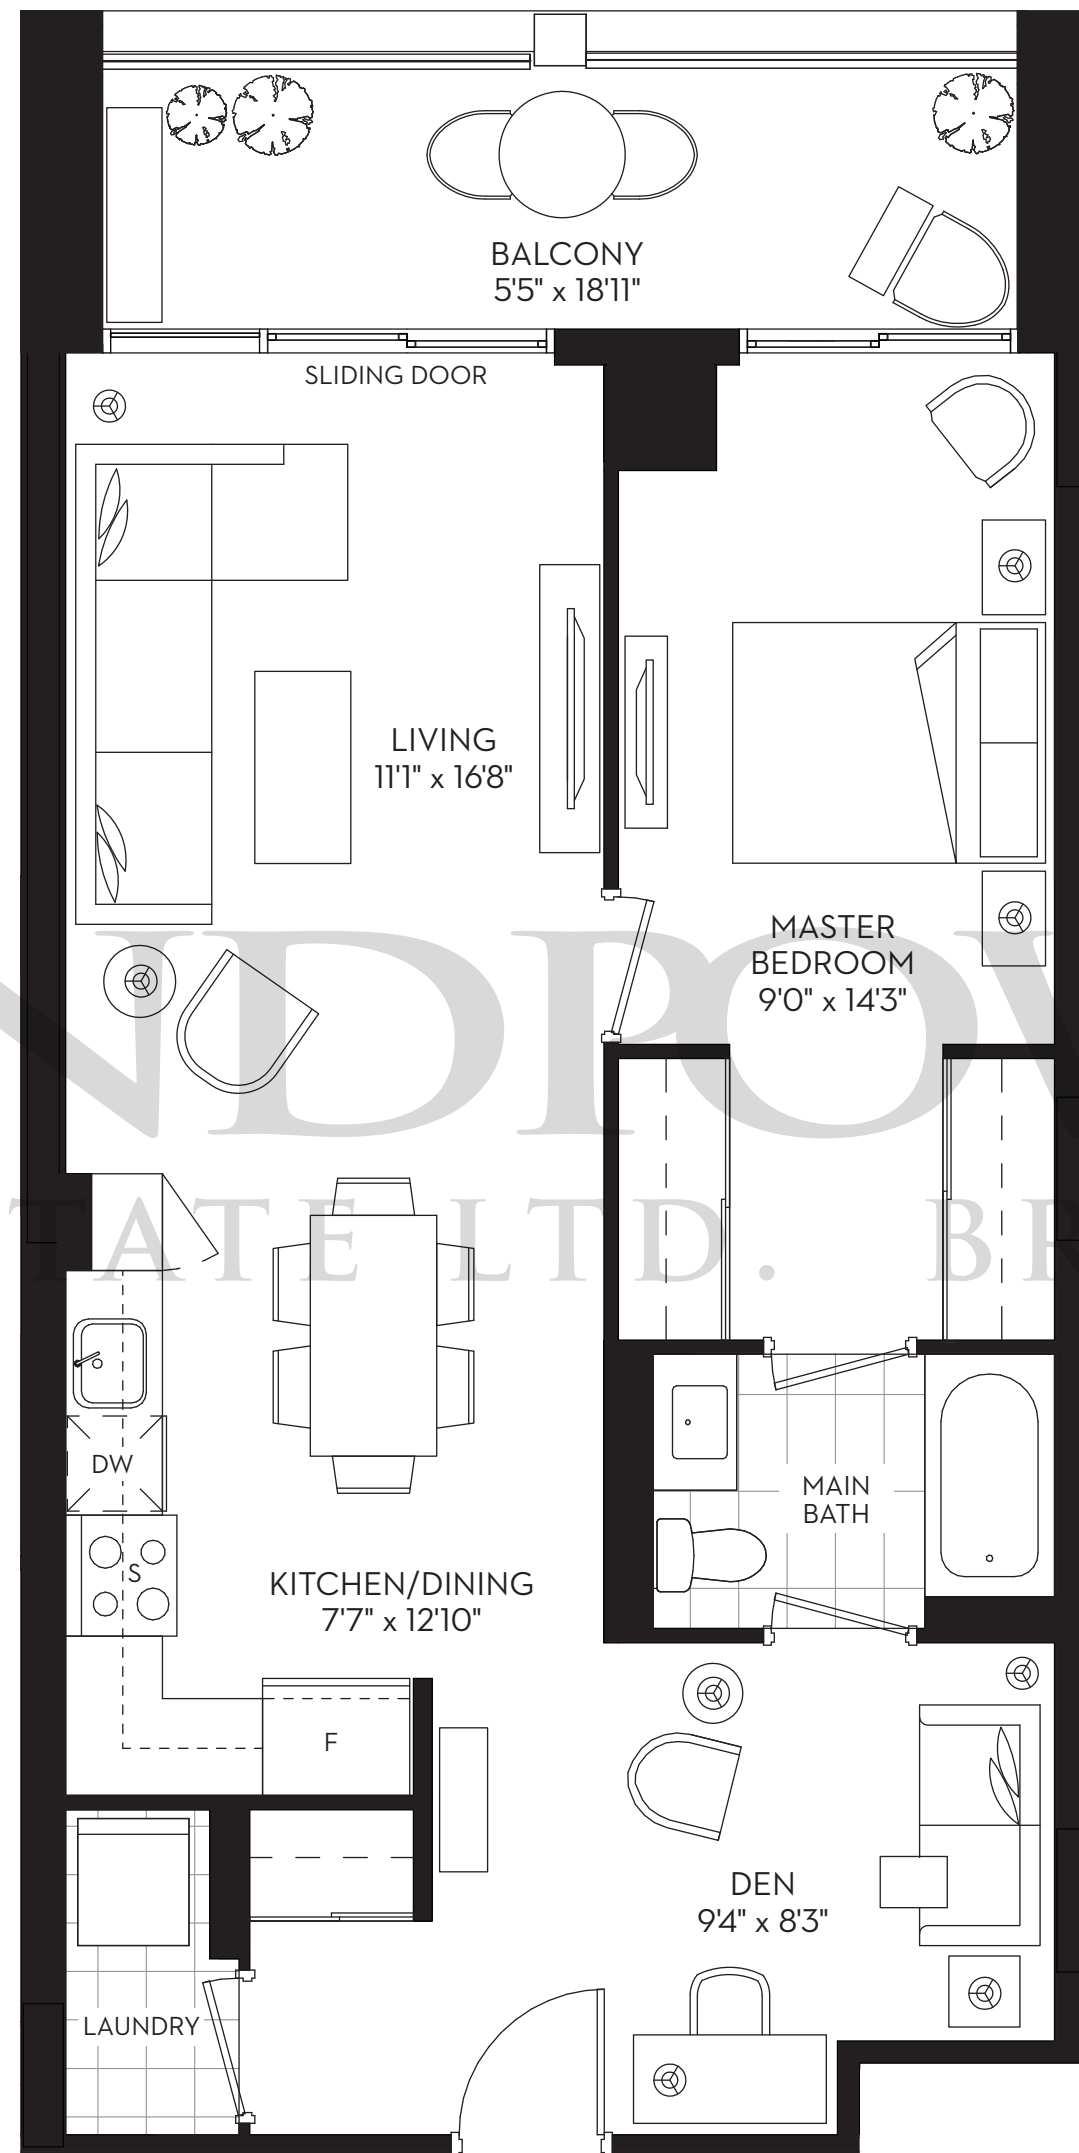

LAND DROOWER
REAL ESTATE LTD. BROKERAGE