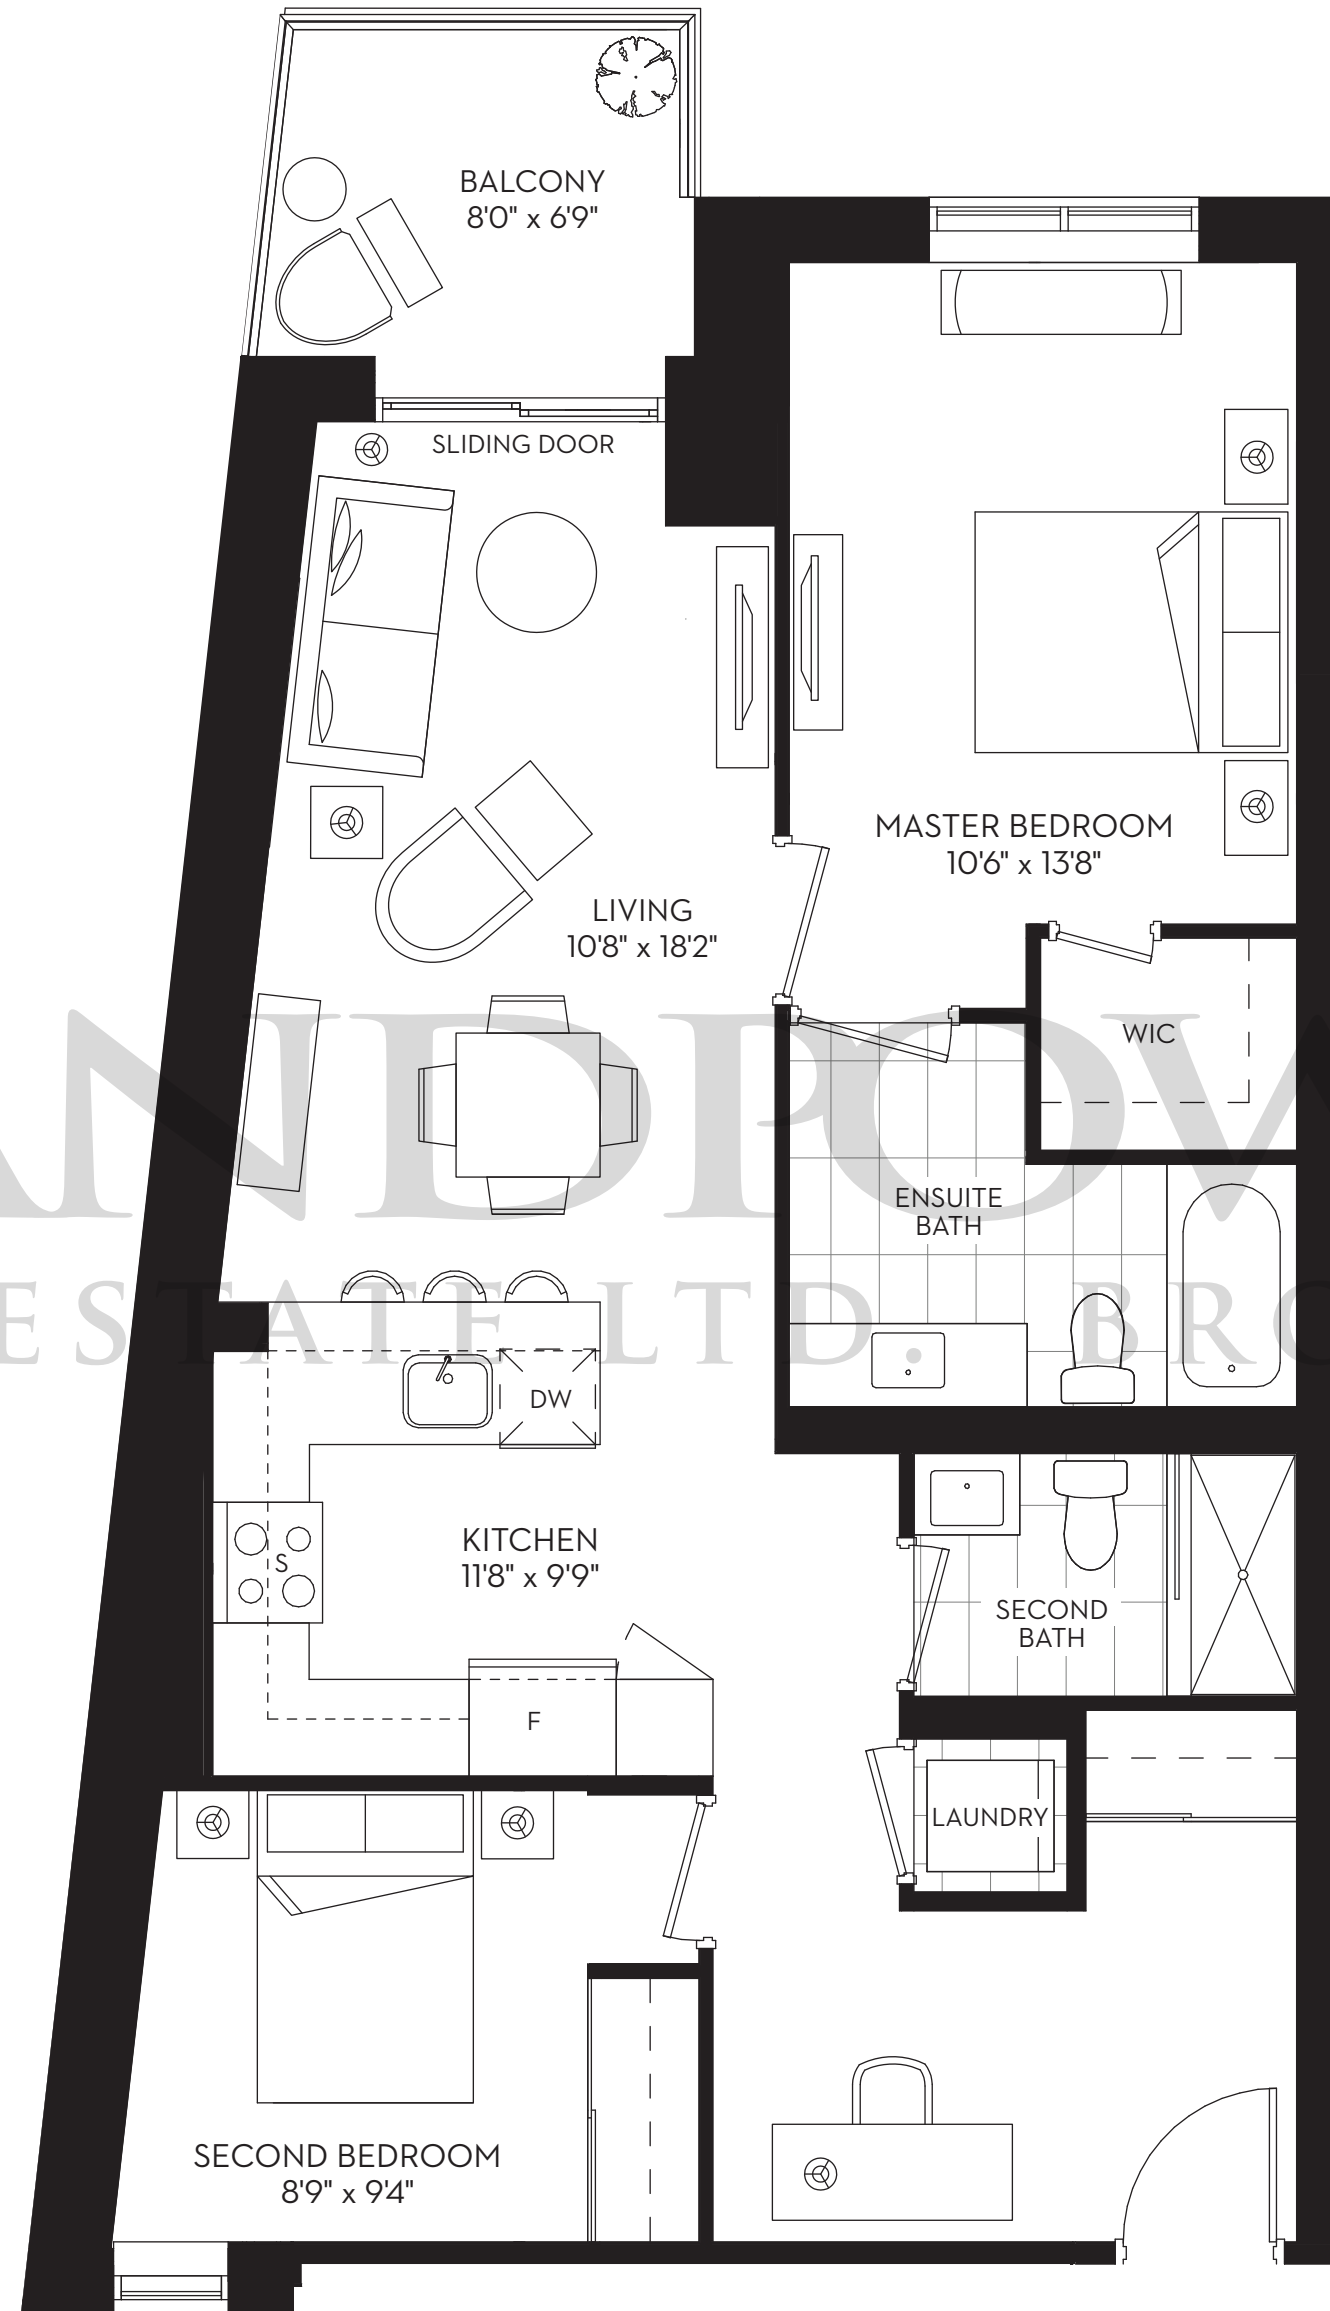

LAND PROVER
REAL ESTATE LTD. BROKERAGE