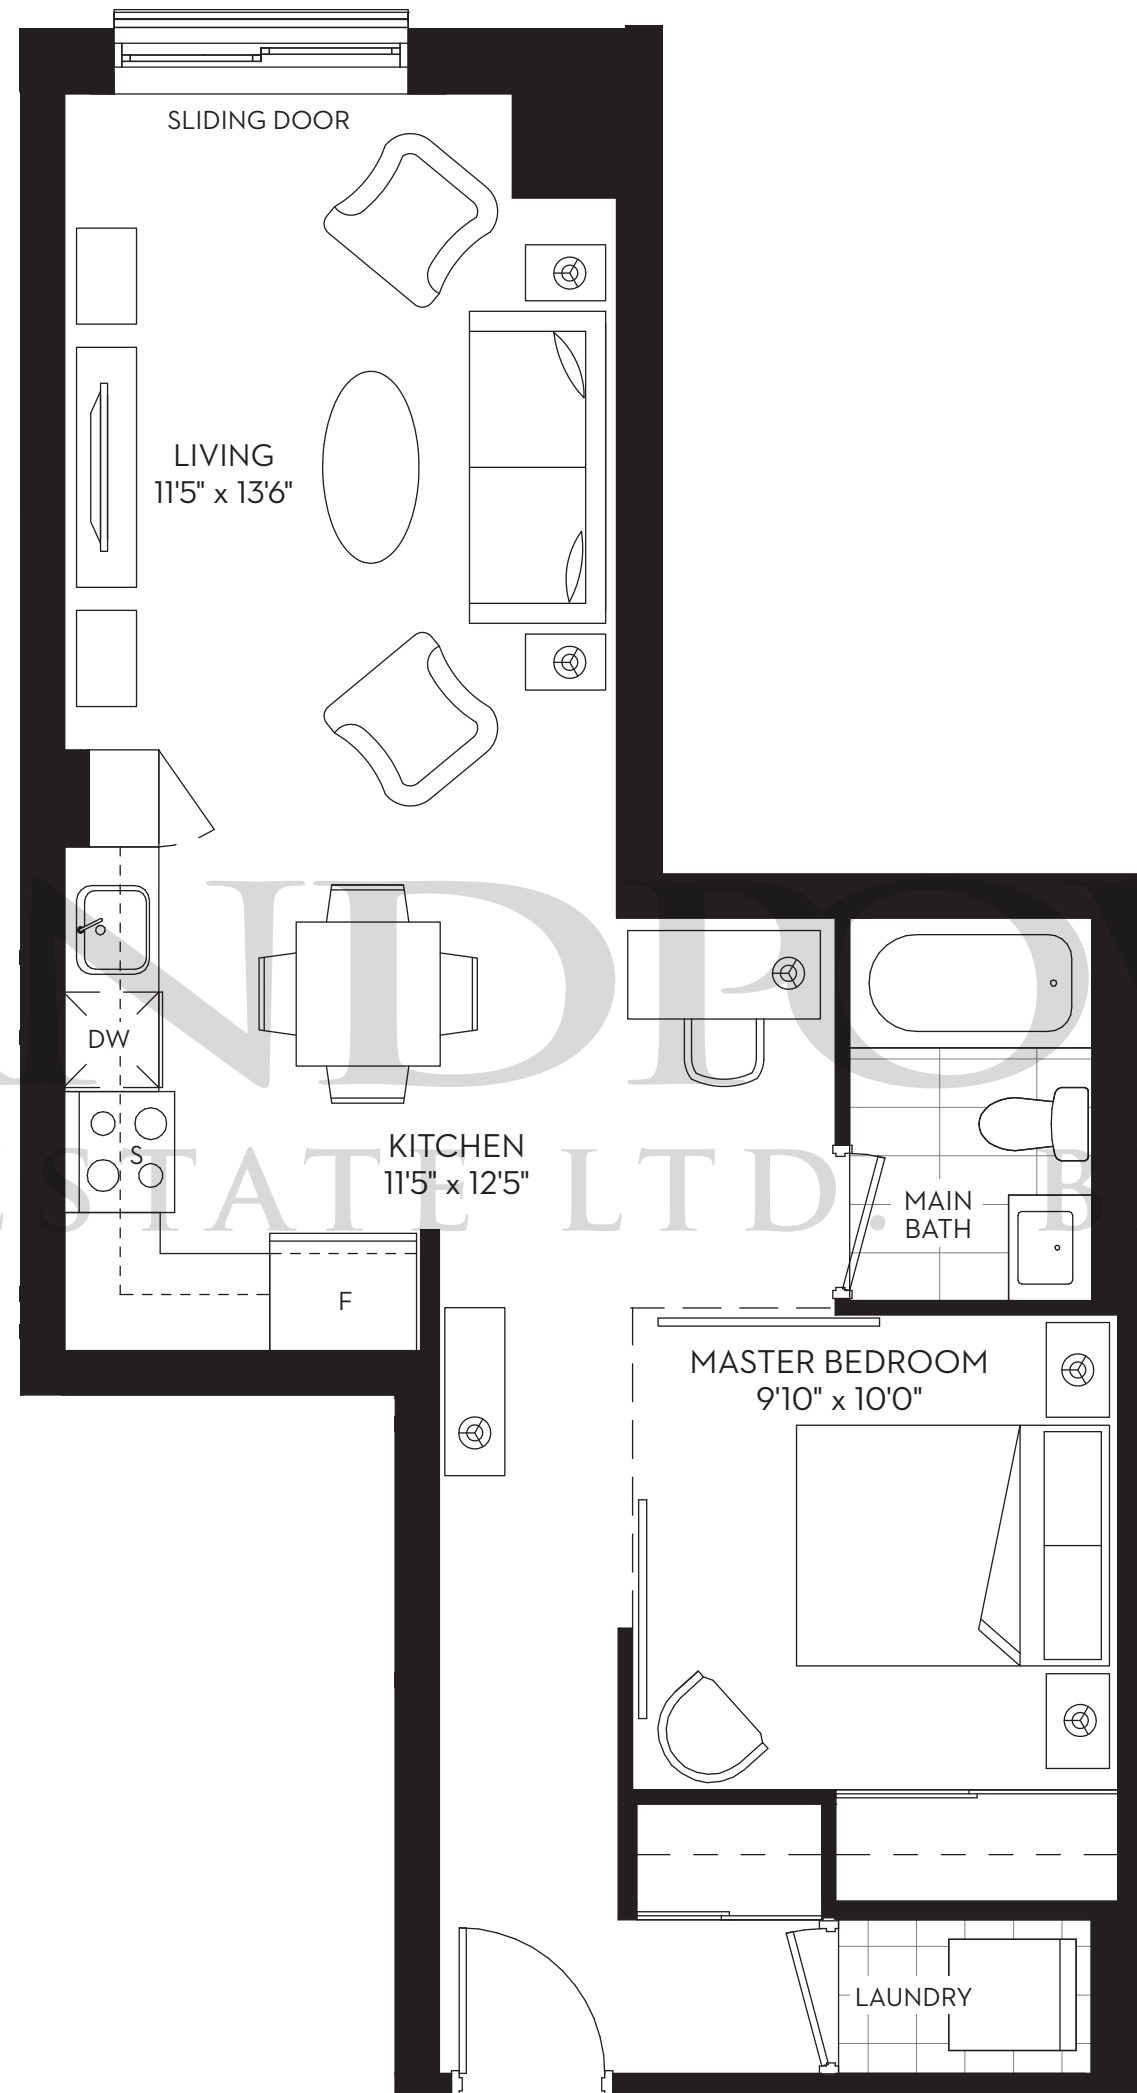

LANDFLOWER  
REAL ESTATE LTD. BROKERAGE

JULIETTE BALCONY

17 WALDORF

ONE BEDROOM  
MAY 21 2014

672 SQ.FT.

LANDFLOWER  
REAL ESTATE LTD. BROKERAGE

LANDFLOWER  
REAL ESTATE LTD. BROKERAGE

LANDPOWER REAL ESTATE LTD. BROKERAGE

LAND PROWER  
REAL ESTATE LTD. BROKERAGE

SUITE 02 THREE BEDROOM + DEN 1256 SQ.FT.  
JUNE 11 2014

LANDPOWER  
REAL ESTATE LTD. BROKERAGE

LAND PROVER  
REAL ESTATE LTD. BROKERAGE

LANDPROVER  
REAL ESTATE LTD. BROKERAGE