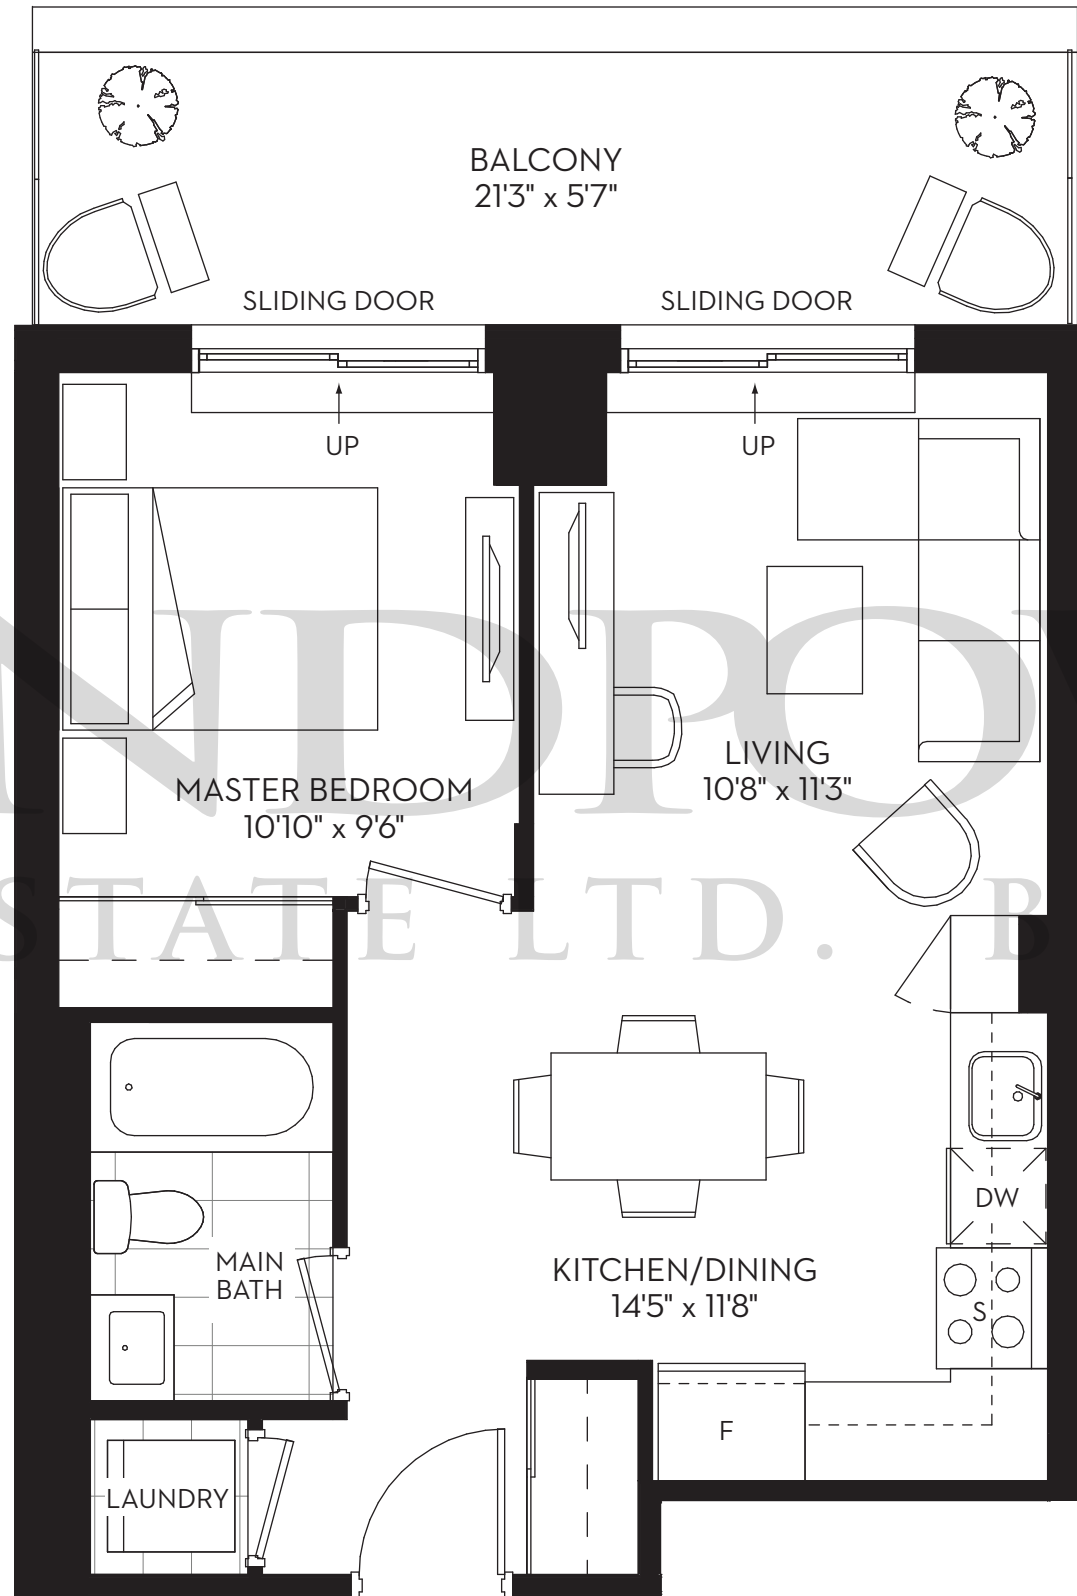

LAND PROWER  
REAL ESTATE LTD. BROKERAGE

SUITE 02 THREE BEDROOM + DEN 1256 SQ.FT.  
JUNE 11 2014

LANDPOWER  
REAL ESTATE LTD. BROKERAGE

LAND PROVER  
REAL ESTATE LTD. BROKERAGE

LANDPROVER  
REAL ESTATE LTD. BROKERAGE