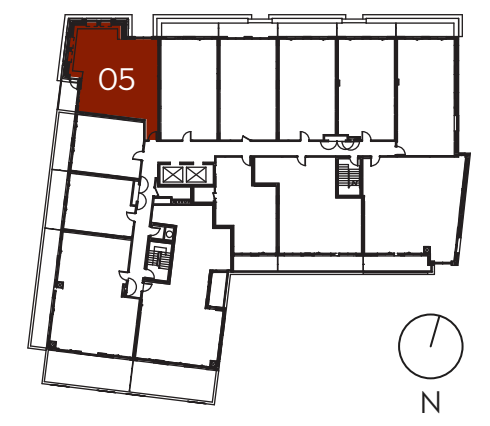

LAND PROWER  
REAL ESTATE LTD. BROKERAGE

SUITE 02 THREE BEDROOM + DEN 1256 SQ.FT.  
JUNE 11 2014

LANDPOWER  
REAL ESTATE LTD. BROKERAGE

LAND PROVER  
REAL ESTATE LTD. BROKERAGE

LANDPROVER  
REAL ESTATE LTD. BROKERAGE