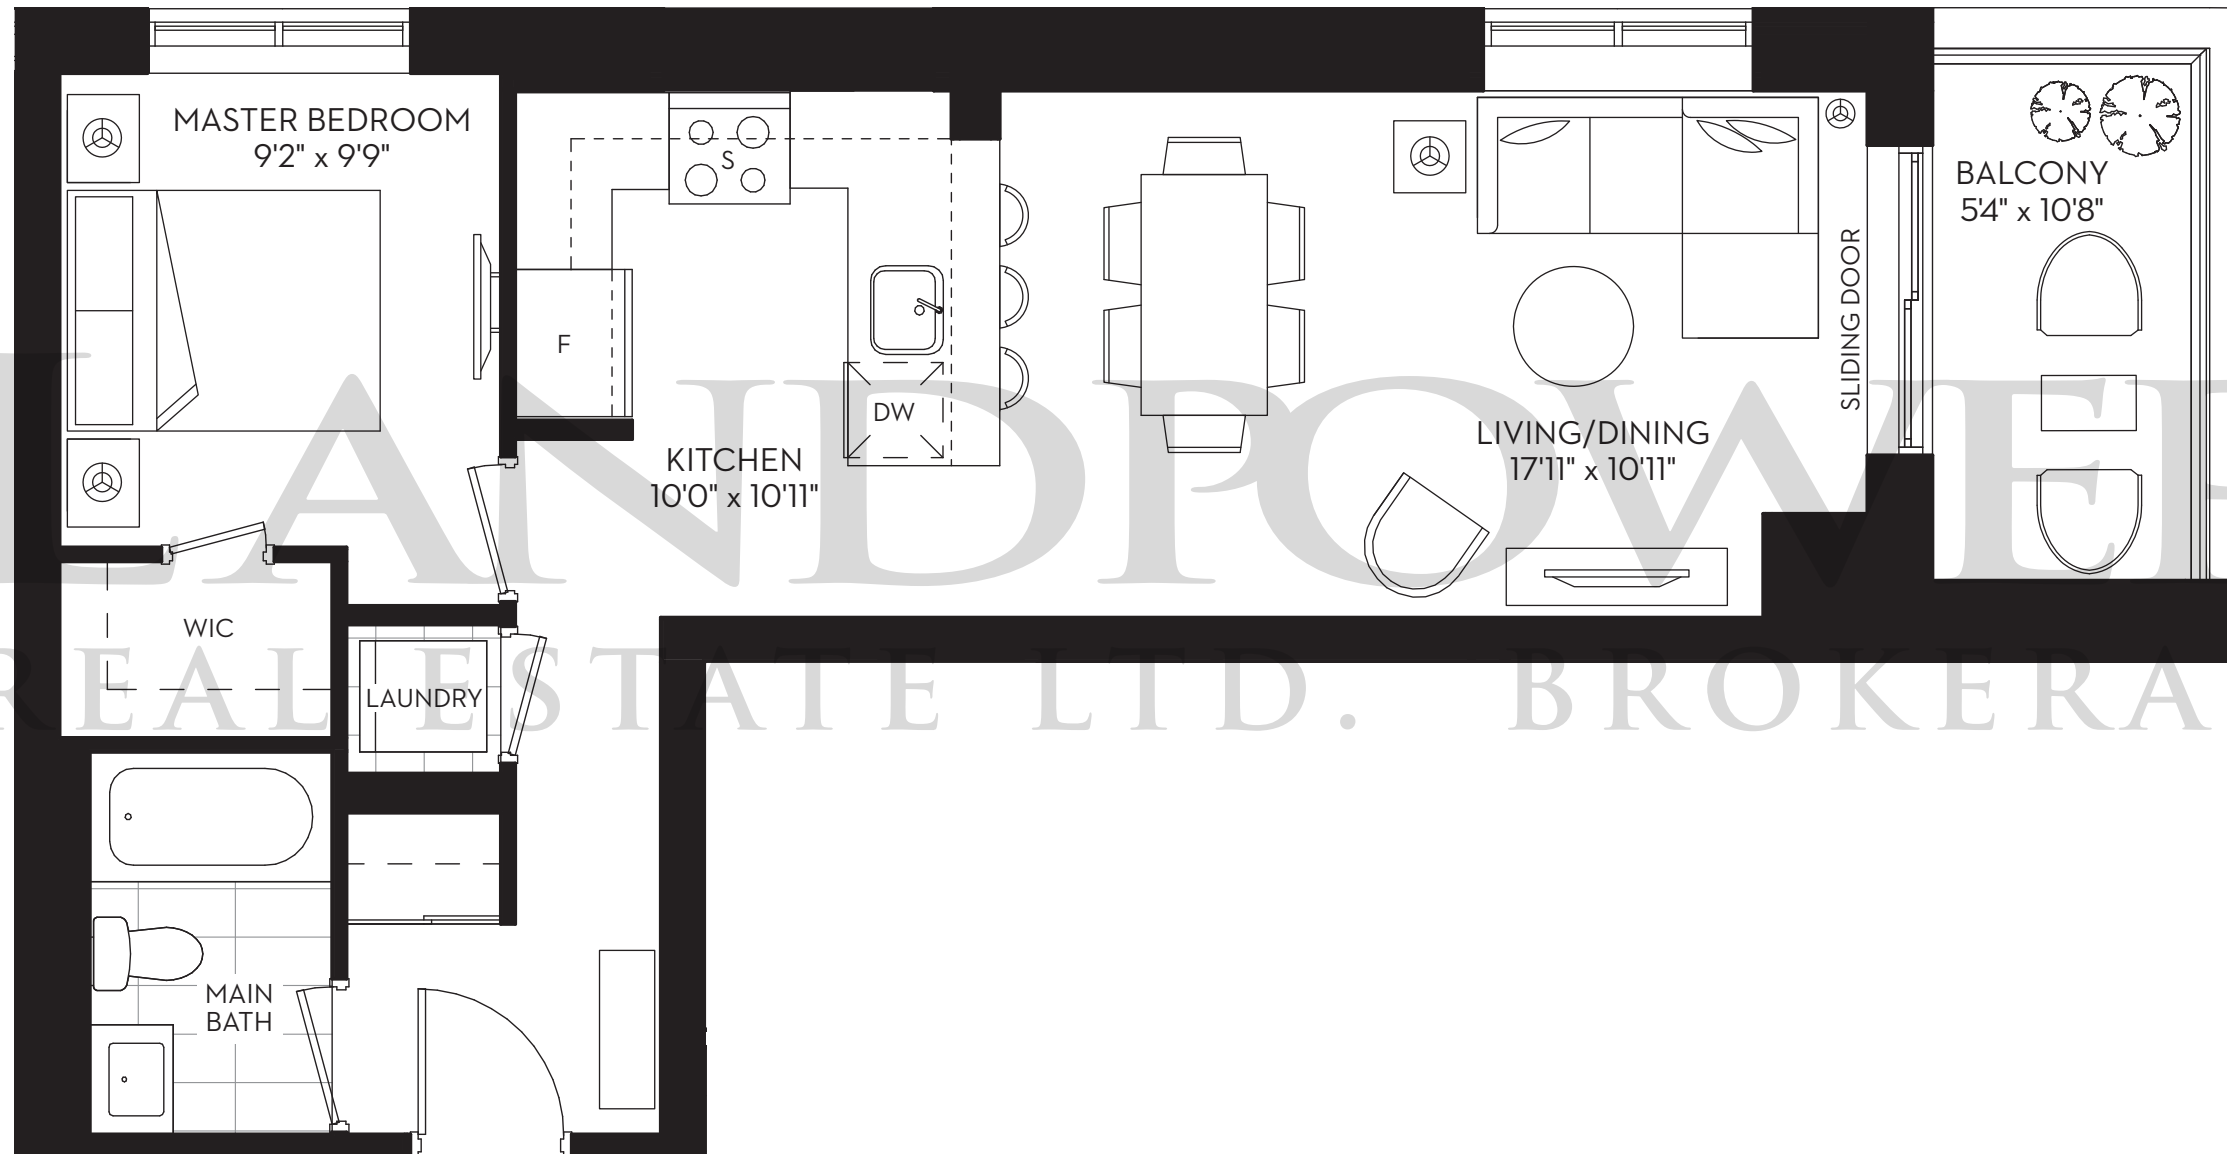

LANDFLOWER  
REAL ESTATE LTD. BROKERAGE

JULIETTE BALCONY

17 WALDORF

ONE BEDROOM  
MAY 21 2014

672 SQ.FT.

LANDFLOWER  
REAL ESTATE LTD. BROKERAGE

LANDFLOWER  
REAL ESTATE LTD. BROKERAGE

LANDPOWER REAL ESTATE LTD. BROKERAGE

LAND PROWER  
REAL ESTATE LTD. BROKERAGE

SUITE 02 THREE BEDROOM + DEN 1256 SQ.FT.  
JUNE 11 2014

LANDPOWER  
REAL ESTATE LTD. BROKERAGE

LAND PROVER  
REAL ESTATE LTD. BROKERAGE

LANDPROVER  
REAL ESTATE LTD. BROKERAGE