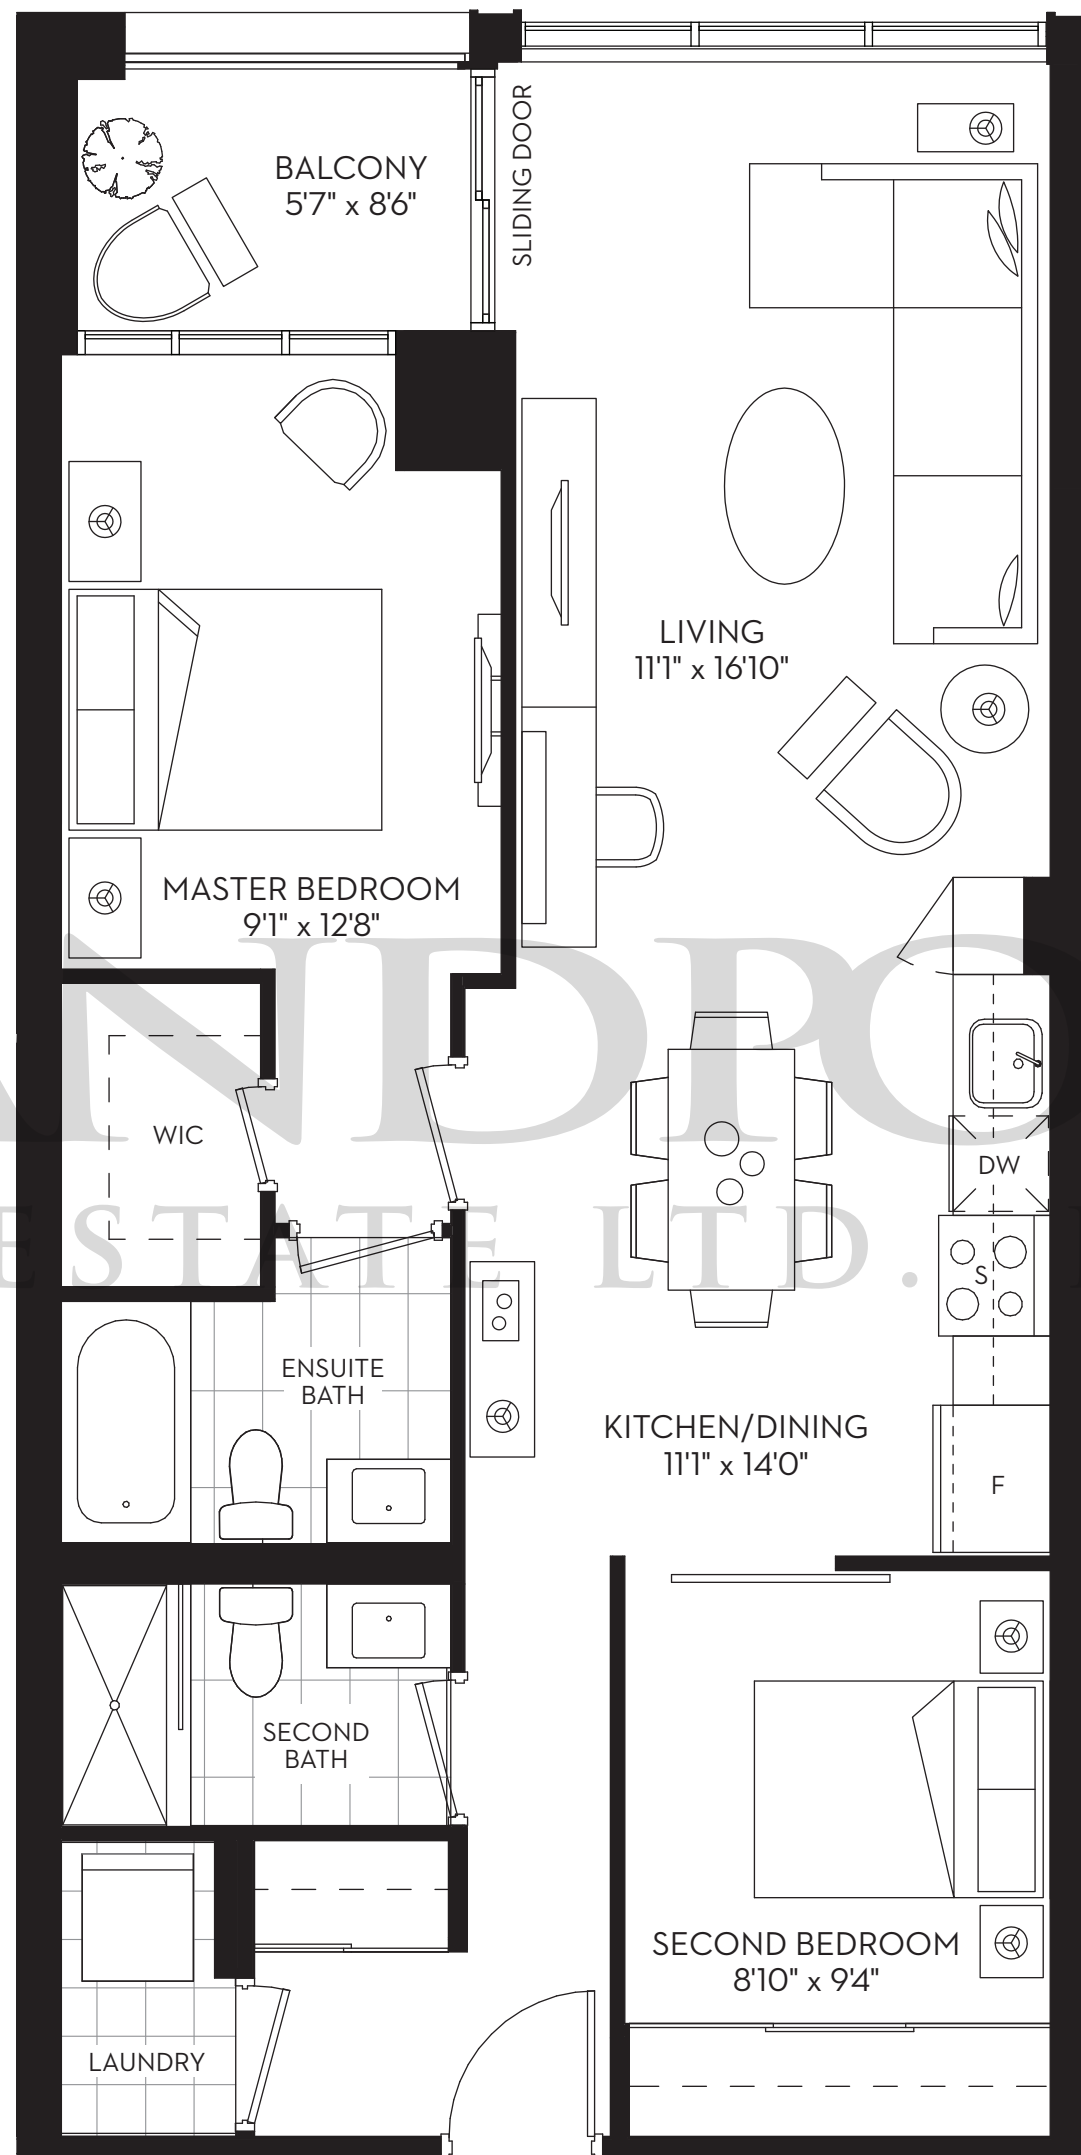

LANDPOWER
REAL ESTATE LTD. BROKERAGE