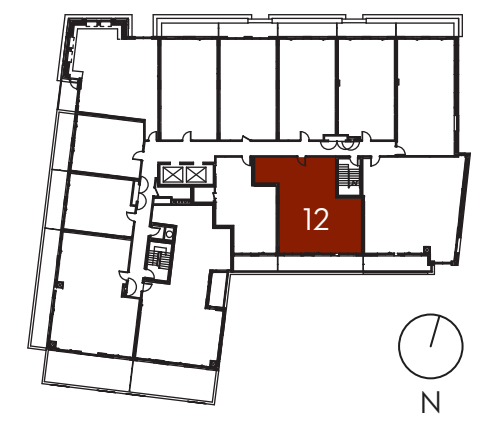

LANDFLOWER  
REAL ESTATE LTD. BROKERAGE

JULIETTE BALCONY

17 WALDORF

ONE BEDROOM  
MAY 21 2014

672 SQ.FT.

LANDFLOWER  
REAL ESTATE LTD. BROKERAGE

LANDFLOWER  
REAL ESTATE LTD. BROKERAGE

LANDPOWER REAL ESTATE LTD. BROKERAGE

LAND PROWER  
REAL ESTATE LTD. BROKERAGE

SUITE 02 THREE BEDROOM + DEN 1256 SQ.FT.  
JUNE 11 2014

LANDPOWER  
REAL ESTATE LTD. BROKERAGE

LAND PROVER  
REAL ESTATE LTD. BROKERAGE

LANDPROVER  
REAL ESTATE LTD. BROKERAGE