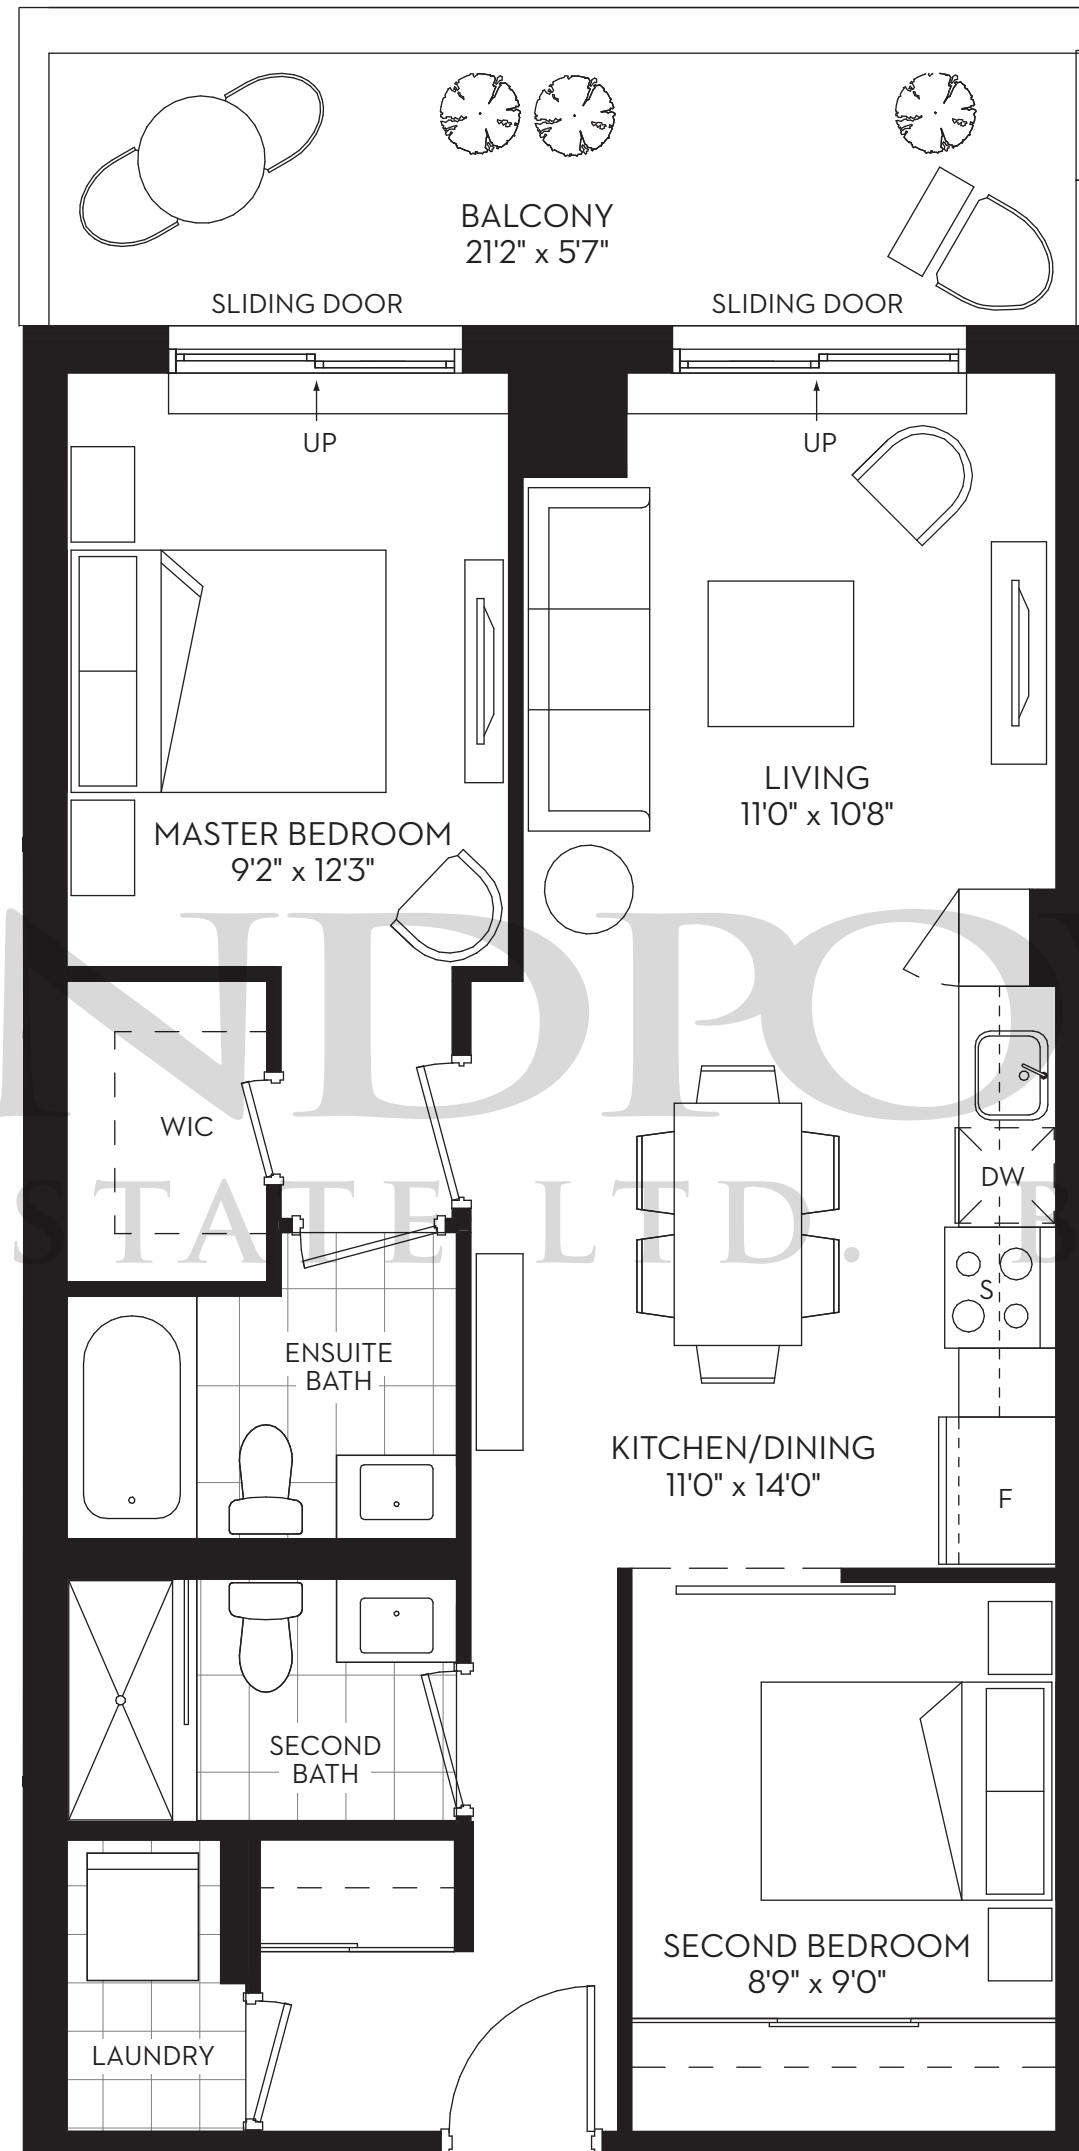

LANDFLOWER  
REAL ESTATE LTD. BROKERAGE

JULIETTE BALCONY

17 WALDORF

ONE BEDROOM  
MAY 21 2014

672 SQ.FT.

LANDFLOWER  
REAL ESTATE LTD. BROKERAGE

LANDFLOWER  
REAL ESTATE LTD. BROKERAGE

LANDPOWER REAL ESTATE LTD. BROKERAGE

LAND PROWER  
REAL ESTATE LTD. BROKERAGE

SUITE 02 THREE BEDROOM + DEN 1256 SQ.FT.  
JUNE 11 2014

LANDPOWER  
REAL ESTATE LTD. BROKERAGE

LAND PROVER  
REAL ESTATE LTD. BROKERAGE

LANDPROVER  
REAL ESTATE LTD. BROKERAGE