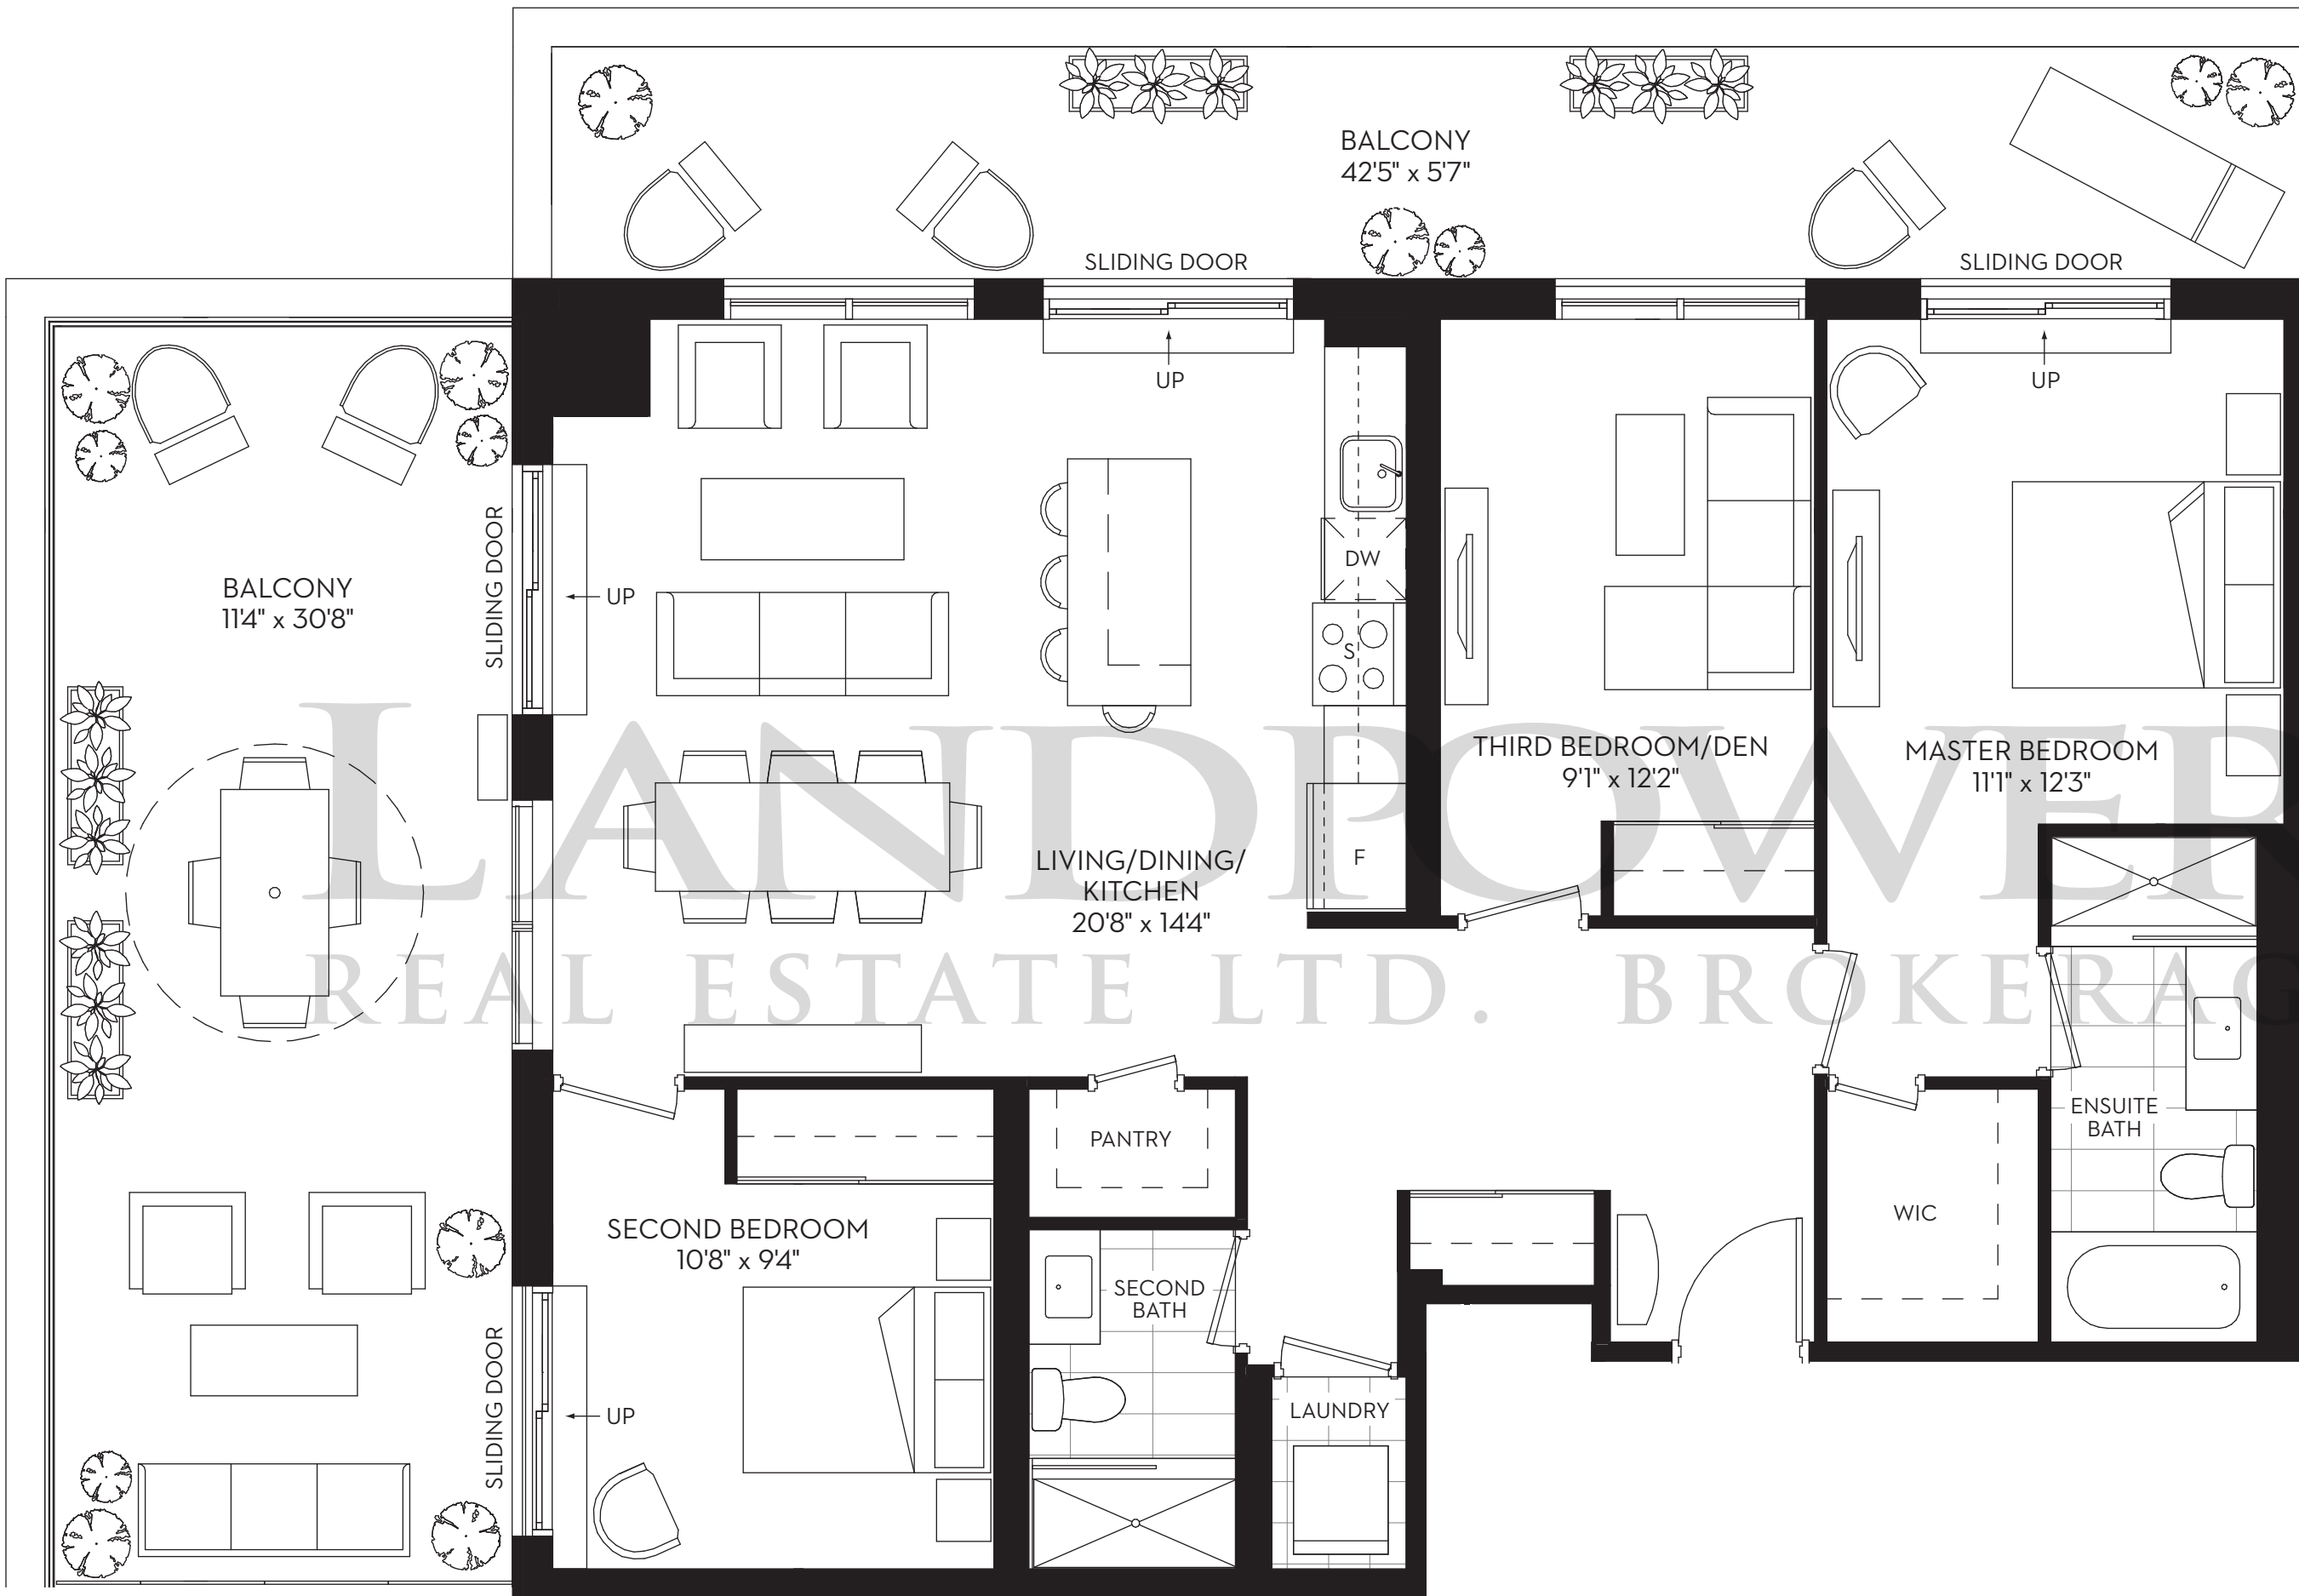

LAND PROWER  
REAL ESTATE LTD. BROKERAGE

SUITE 02 THREE BEDROOM + DEN 1256 SQ.FT.  
JUNE 11 2014

LANDPOWER  
REAL ESTATE LTD. BROKERAGE

LAND PROVER  
REAL ESTATE LTD. BROKERAGE

LANDPROVER  
REAL ESTATE LTD. BROKERAGE