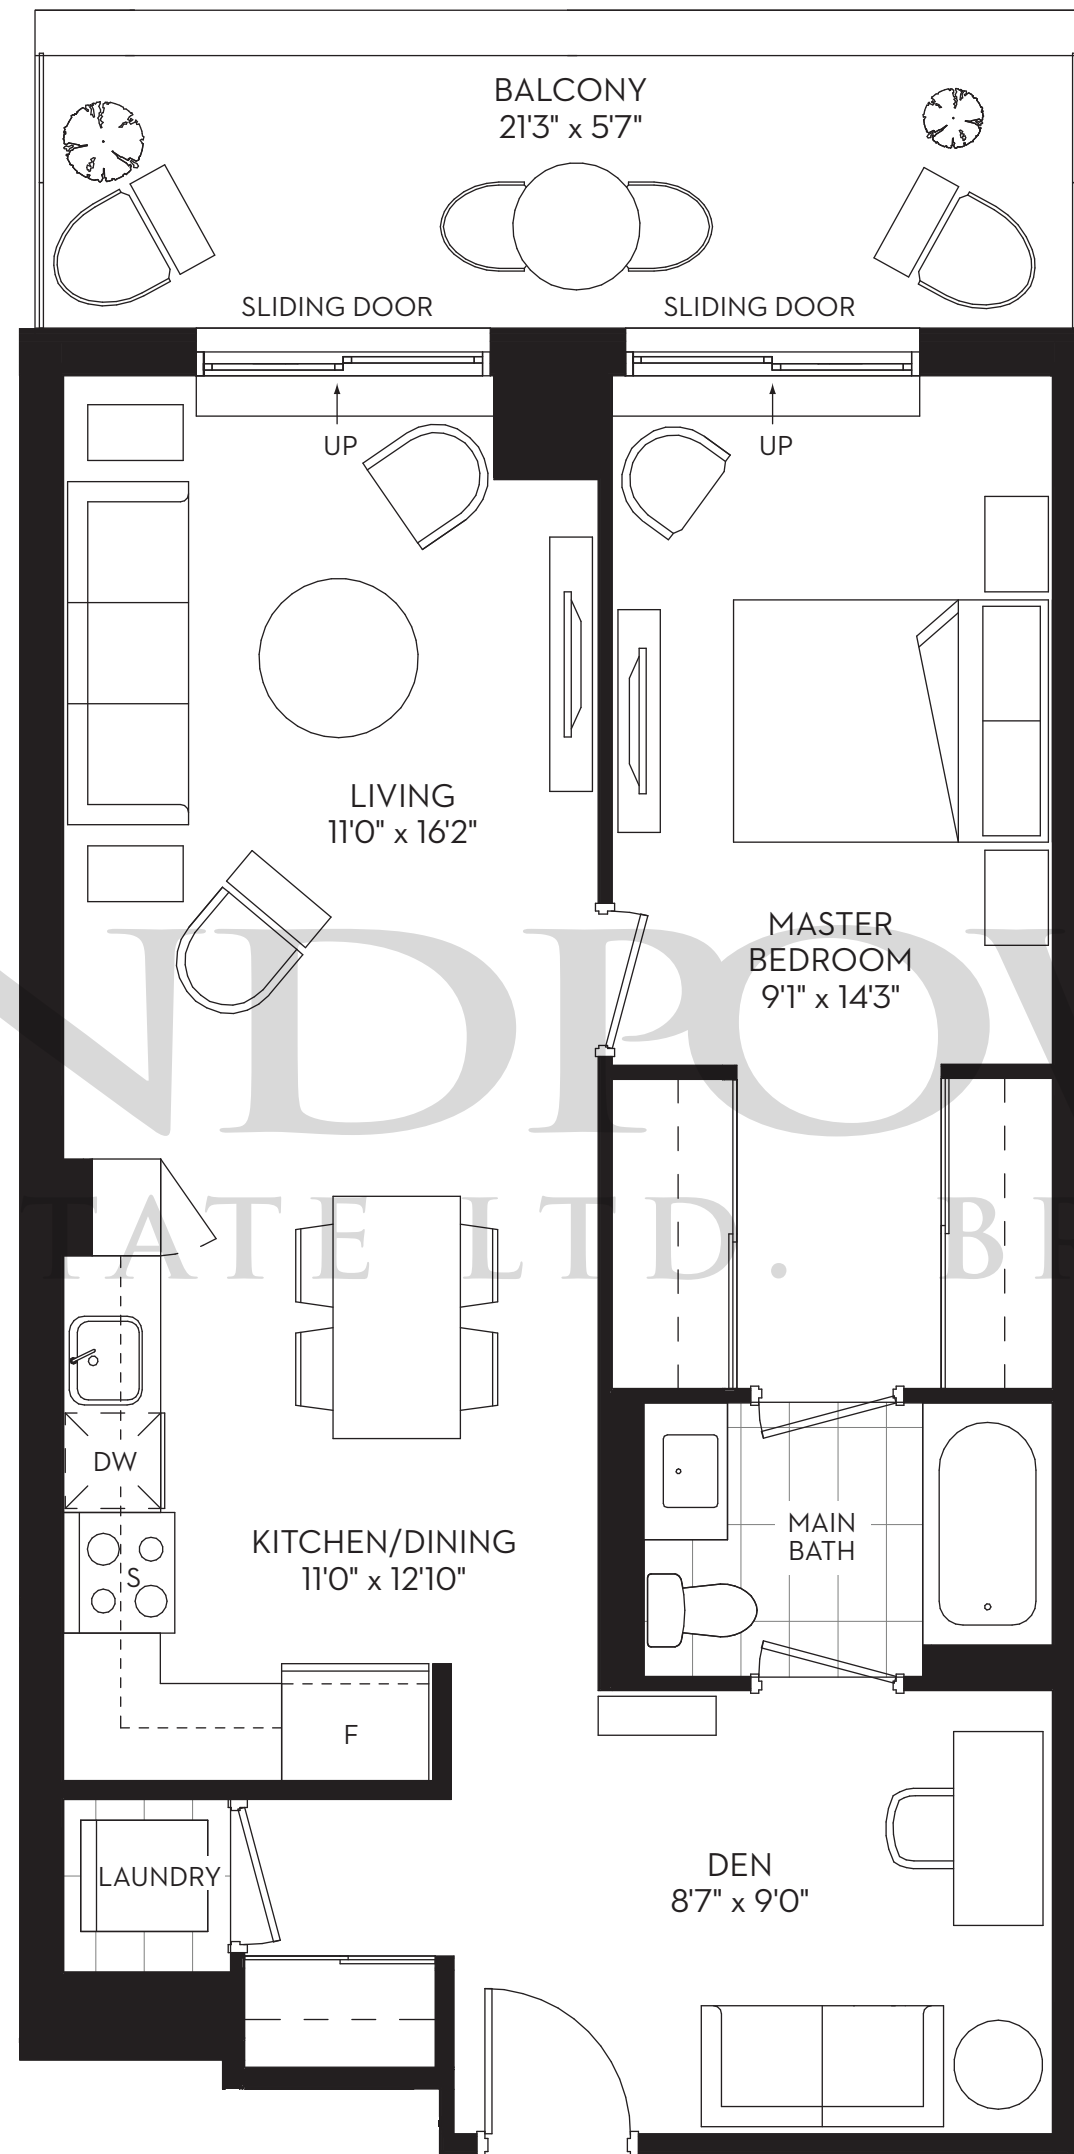

LANDPOWER
REAL ESTATE LTD. BROKERAGE