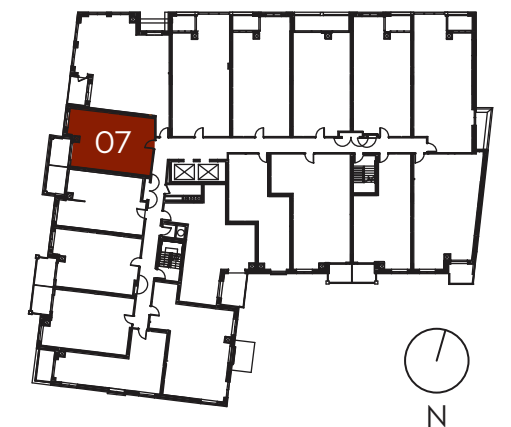

LANDFLOWER
REAL ESTATE LTD. BROKERAGE