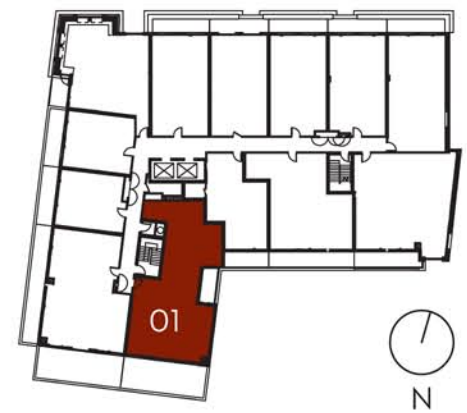

LANDFLOWER  
REAL ESTATE LTD. BROKERAGE

JULIETTE BALCONY

17 WALDORF

ONE BEDROOM  
MAY 21 2014

672 SQ.FT.

LANDFLOWER  
REAL ESTATE LTD. BROKERAGE

LANDFLOWER  
REAL ESTATE LTD. BROKERAGE

LANDPOWER REAL ESTATE LTD. BROKERAGE

LAND PROWER  
REAL ESTATE LTD. BROKERAGE

SUITE 02 THREE BEDROOM + DEN 1256 SQ.FT.  
JUNE 11 2014

LANDPOWER  
REAL ESTATE LTD. BROKERAGE

LAND PROVER  
REAL ESTATE LTD. BROKERAGE

LANDPROVER  
REAL ESTATE LTD. BROKERAGE