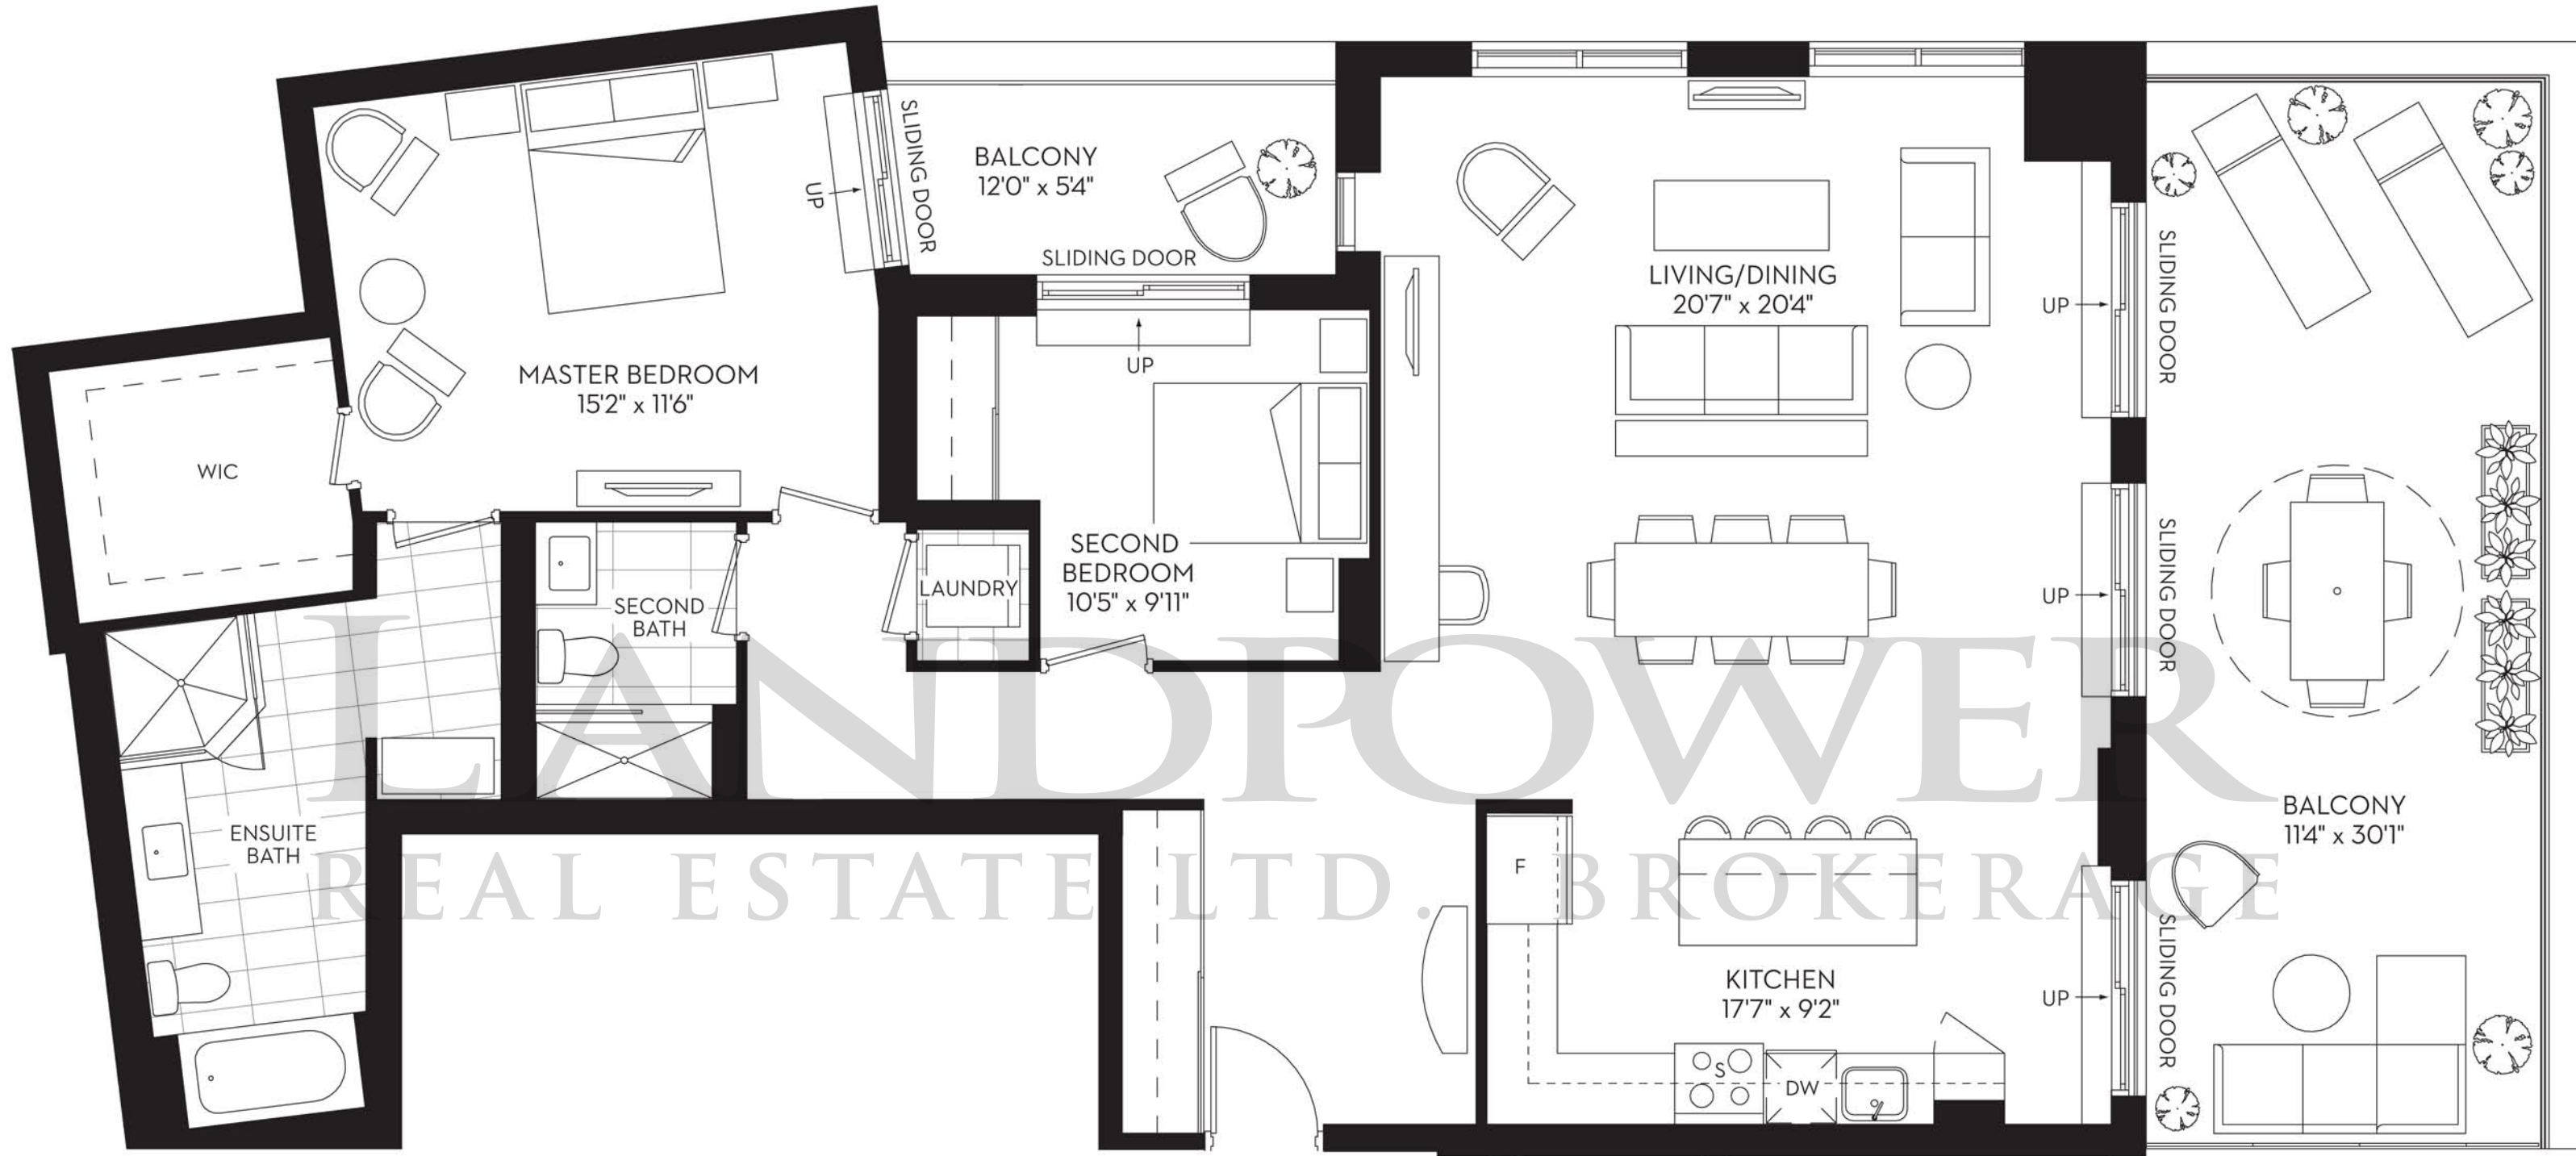

LAND PROWER  
REAL ESTATE LTD. BROKERAGE

SUITE 02 THREE BEDROOM + DEN 1256 SQ.FT.  
JUNE 11 2014

LANDPOWER  
REAL ESTATE LTD. BROKERAGE

LAND PROVER  
REAL ESTATE LTD. BROKERAGE

LANDPROVER  
REAL ESTATE LTD. BROKERAGE