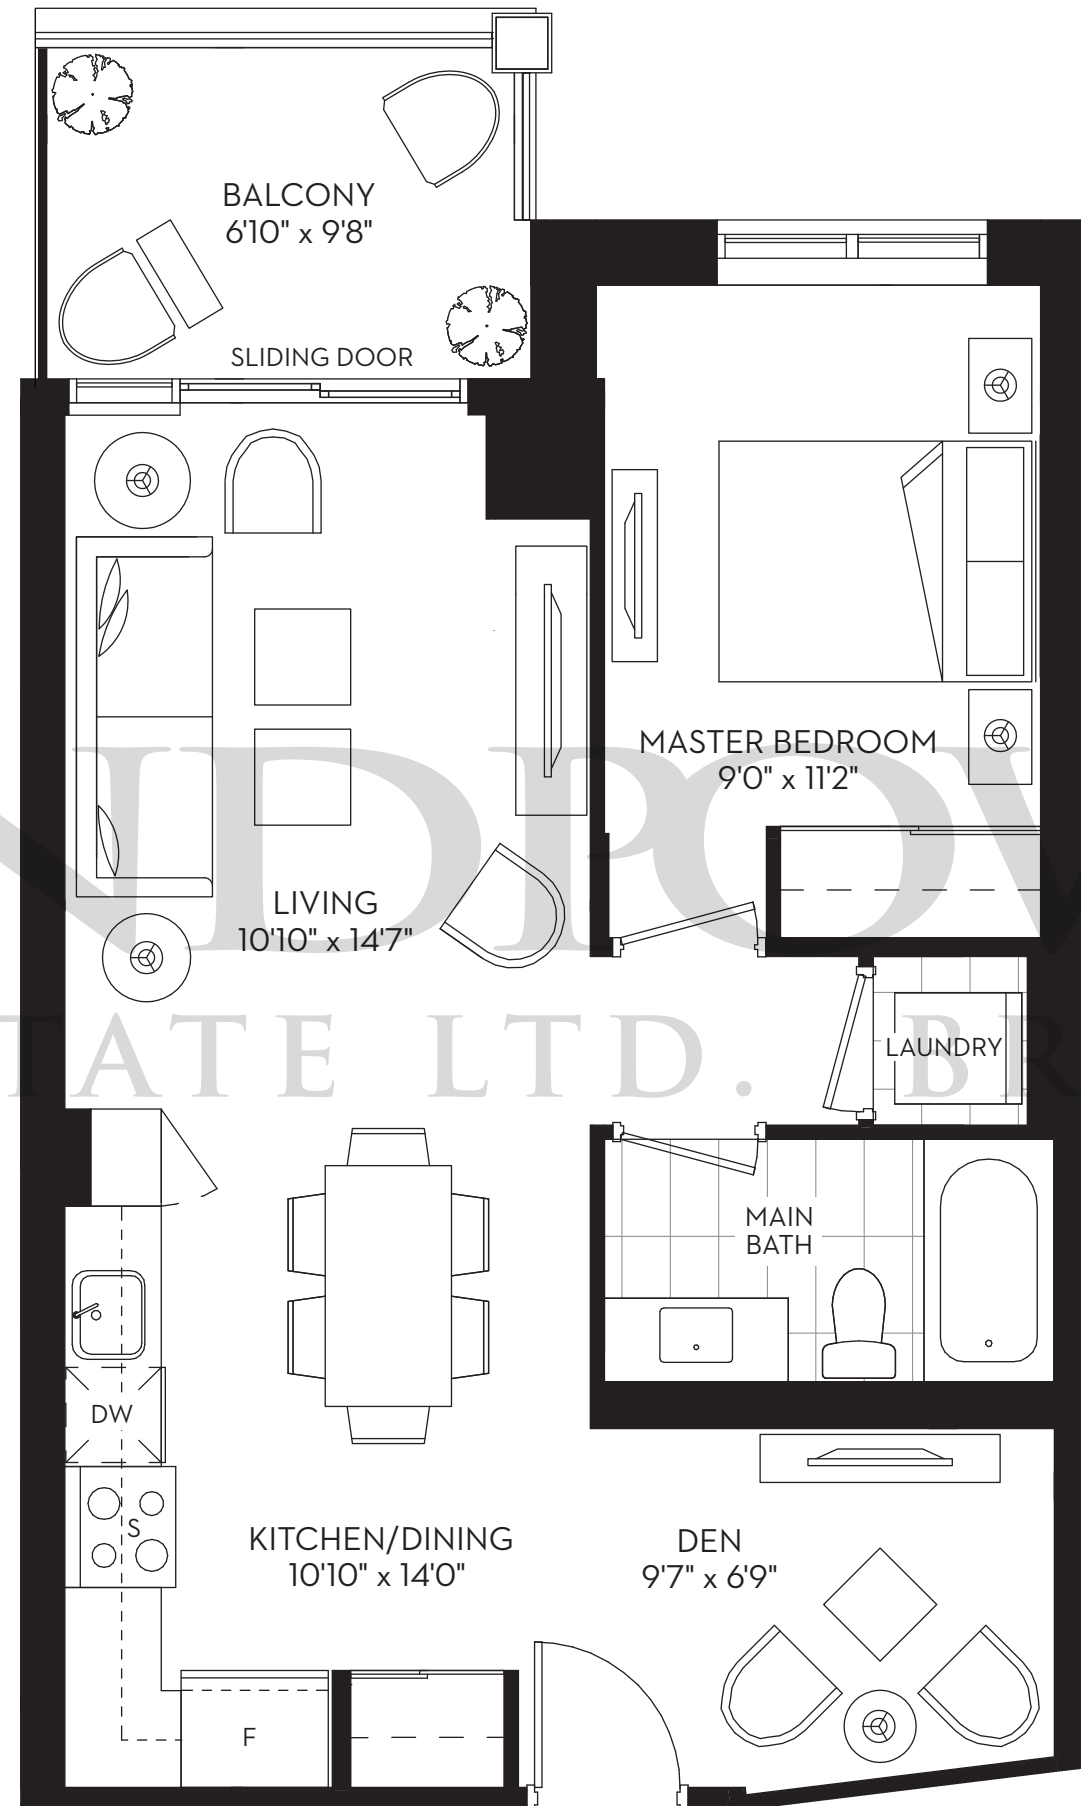

LANDFLOWER
REAL ESTATE LTD. BROKERAGE