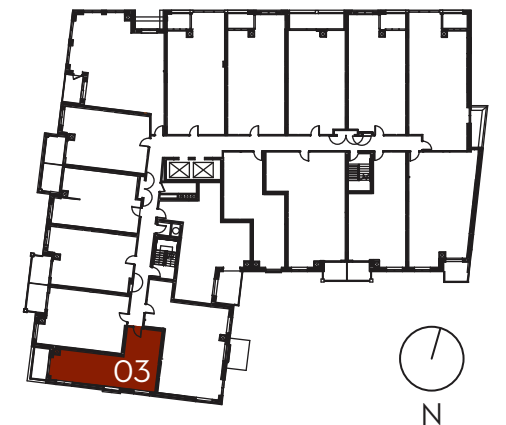

LANDFLOWER  
REAL ESTATE LTD. BROKERAGE

JULIETTE BALCONY

17 WALDORF

ONE BEDROOM  
MAY 21 2014

672 SQ.FT.

LANDFLOWER  
REAL ESTATE LTD. BROKERAGE

LANDFLOWER  
REAL ESTATE LTD. BROKERAGE

LANDPOWER REAL ESTATE LTD. BROKERAGE

LAND PROWER  
REAL ESTATE LTD. BROKERAGE

SUITE 02 THREE BEDROOM + DEN 1256 SQ.FT.  
JUNE 11 2014

LANDPOWER  
REAL ESTATE LTD. BROKERAGE

LAND PROVER  
REAL ESTATE LTD. BROKERAGE

LANDPROVER  
REAL ESTATE LTD. BROKERAGE