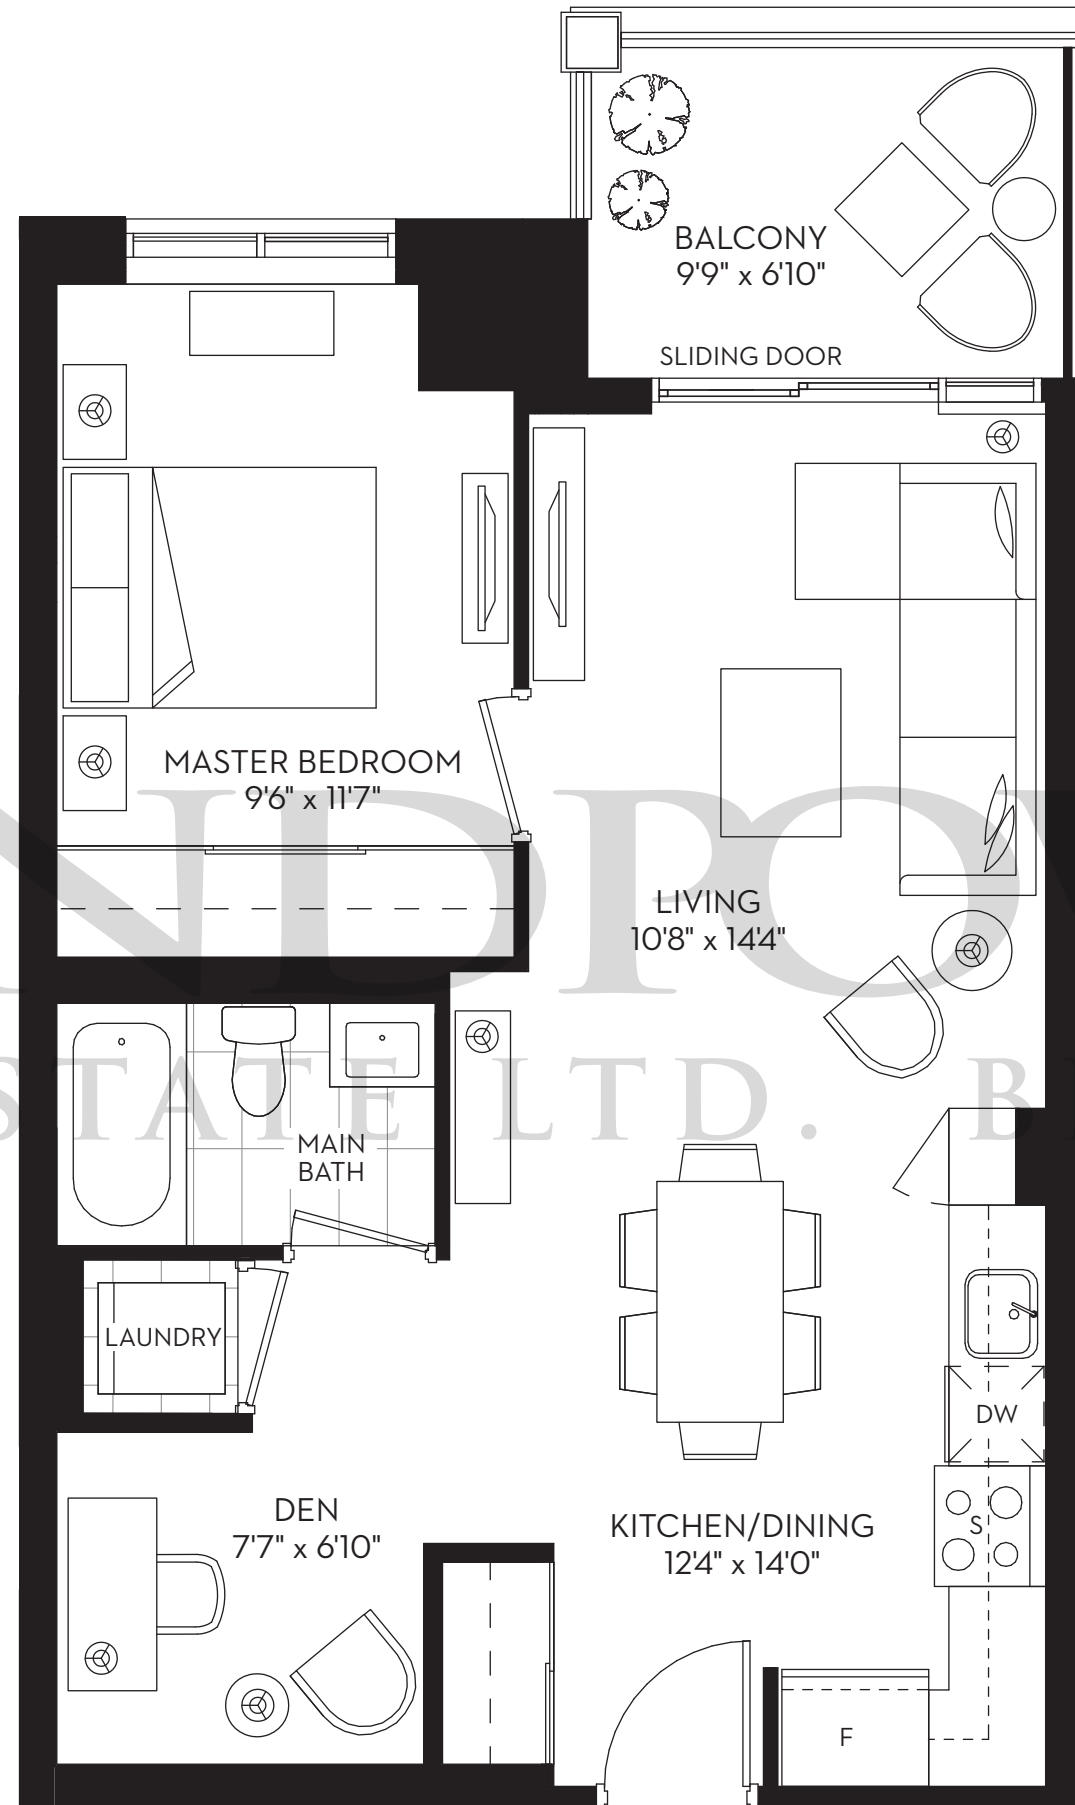

LANDFLOWER  
REAL ESTATE LTD. BROKERAGE

JULIETTE BALCONY

17 WALDORF

ONE BEDROOM  
MAY 21 2014

672 SQ.FT.

LANDFLOWER  
REAL ESTATE LTD. BROKERAGE

LANDFLOWER  
REAL ESTATE LTD. BROKERAGE

LANDPOWER REAL ESTATE LTD. BROKERAGE

LAND PROWER  
REAL ESTATE LTD. BROKERAGE

SUITE 02 THREE BEDROOM + DEN 1256 SQ.FT.  
JUNE 11 2014

LANDPOWER  
REAL ESTATE LTD. BROKERAGE

LAND PROVER  
REAL ESTATE LTD. BROKERAGE

LANDPROVER  
REAL ESTATE LTD. BROKERAGE