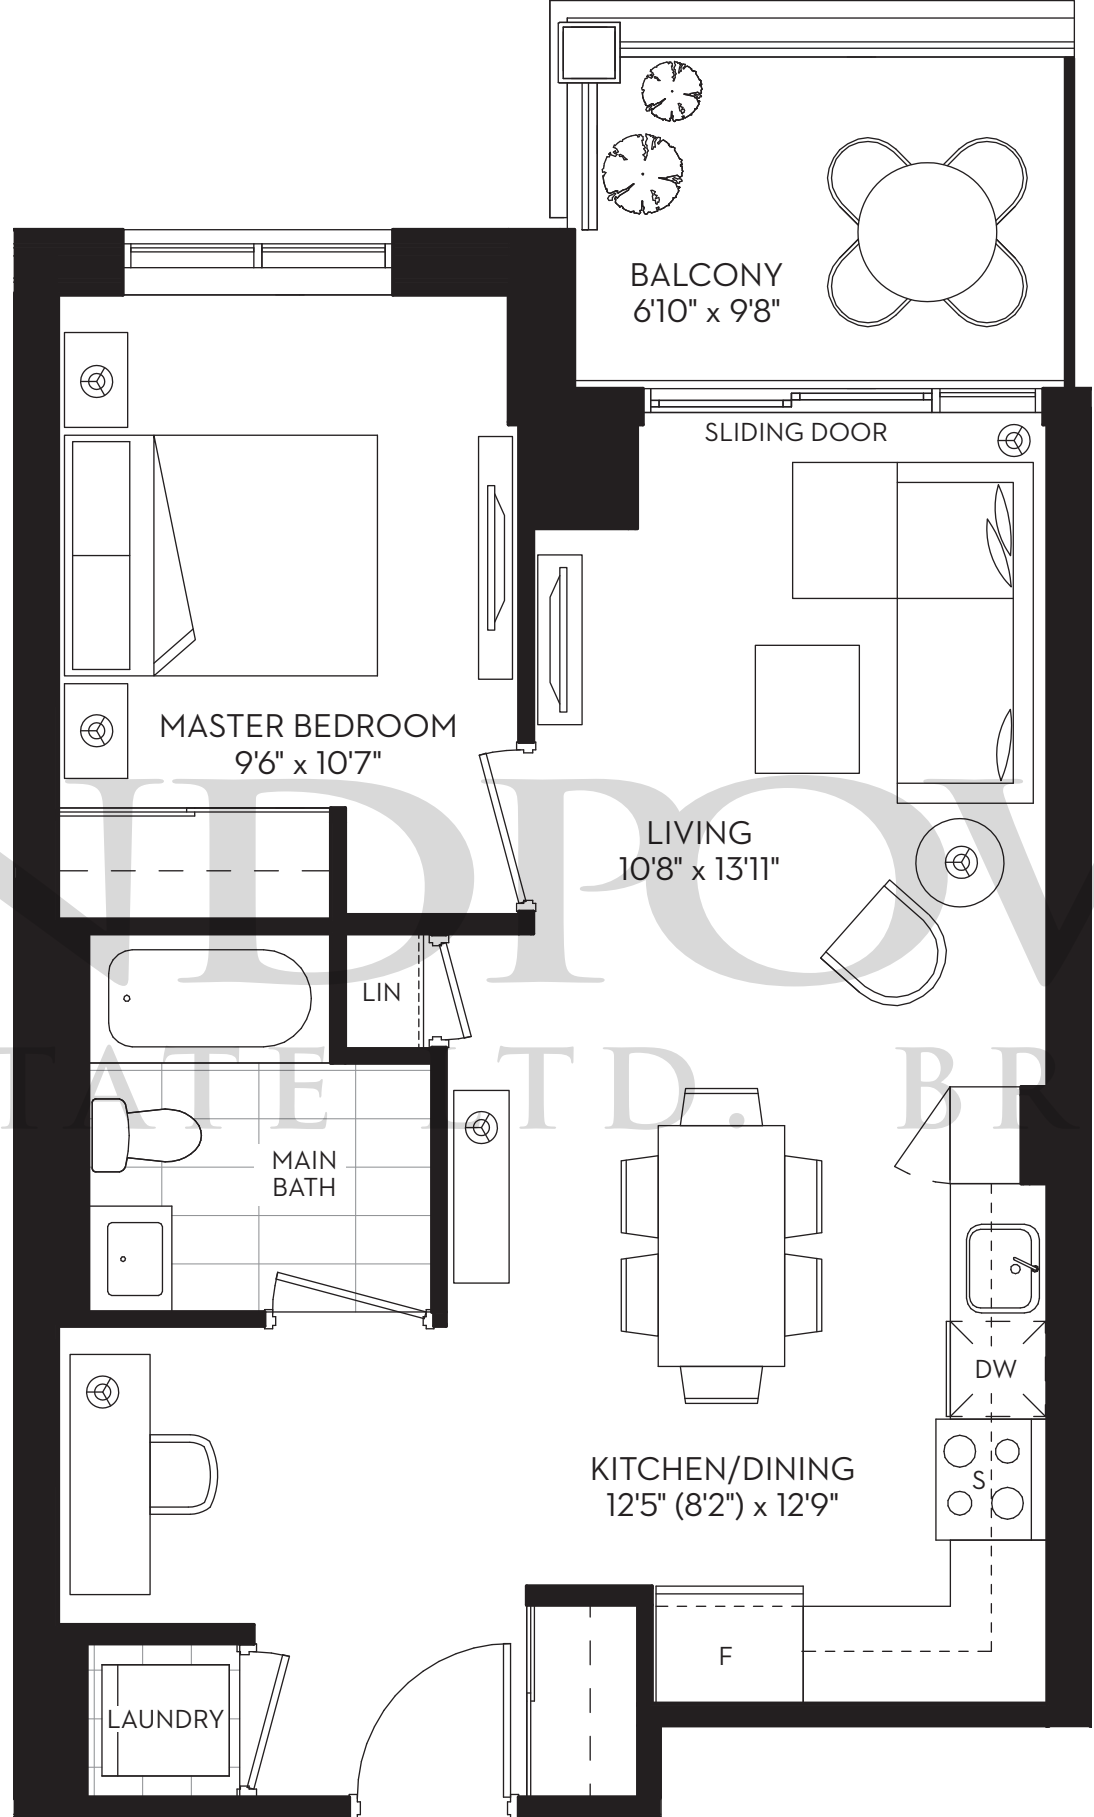

LANCASTER
REAL ESTATE LTD. BROKERAGE