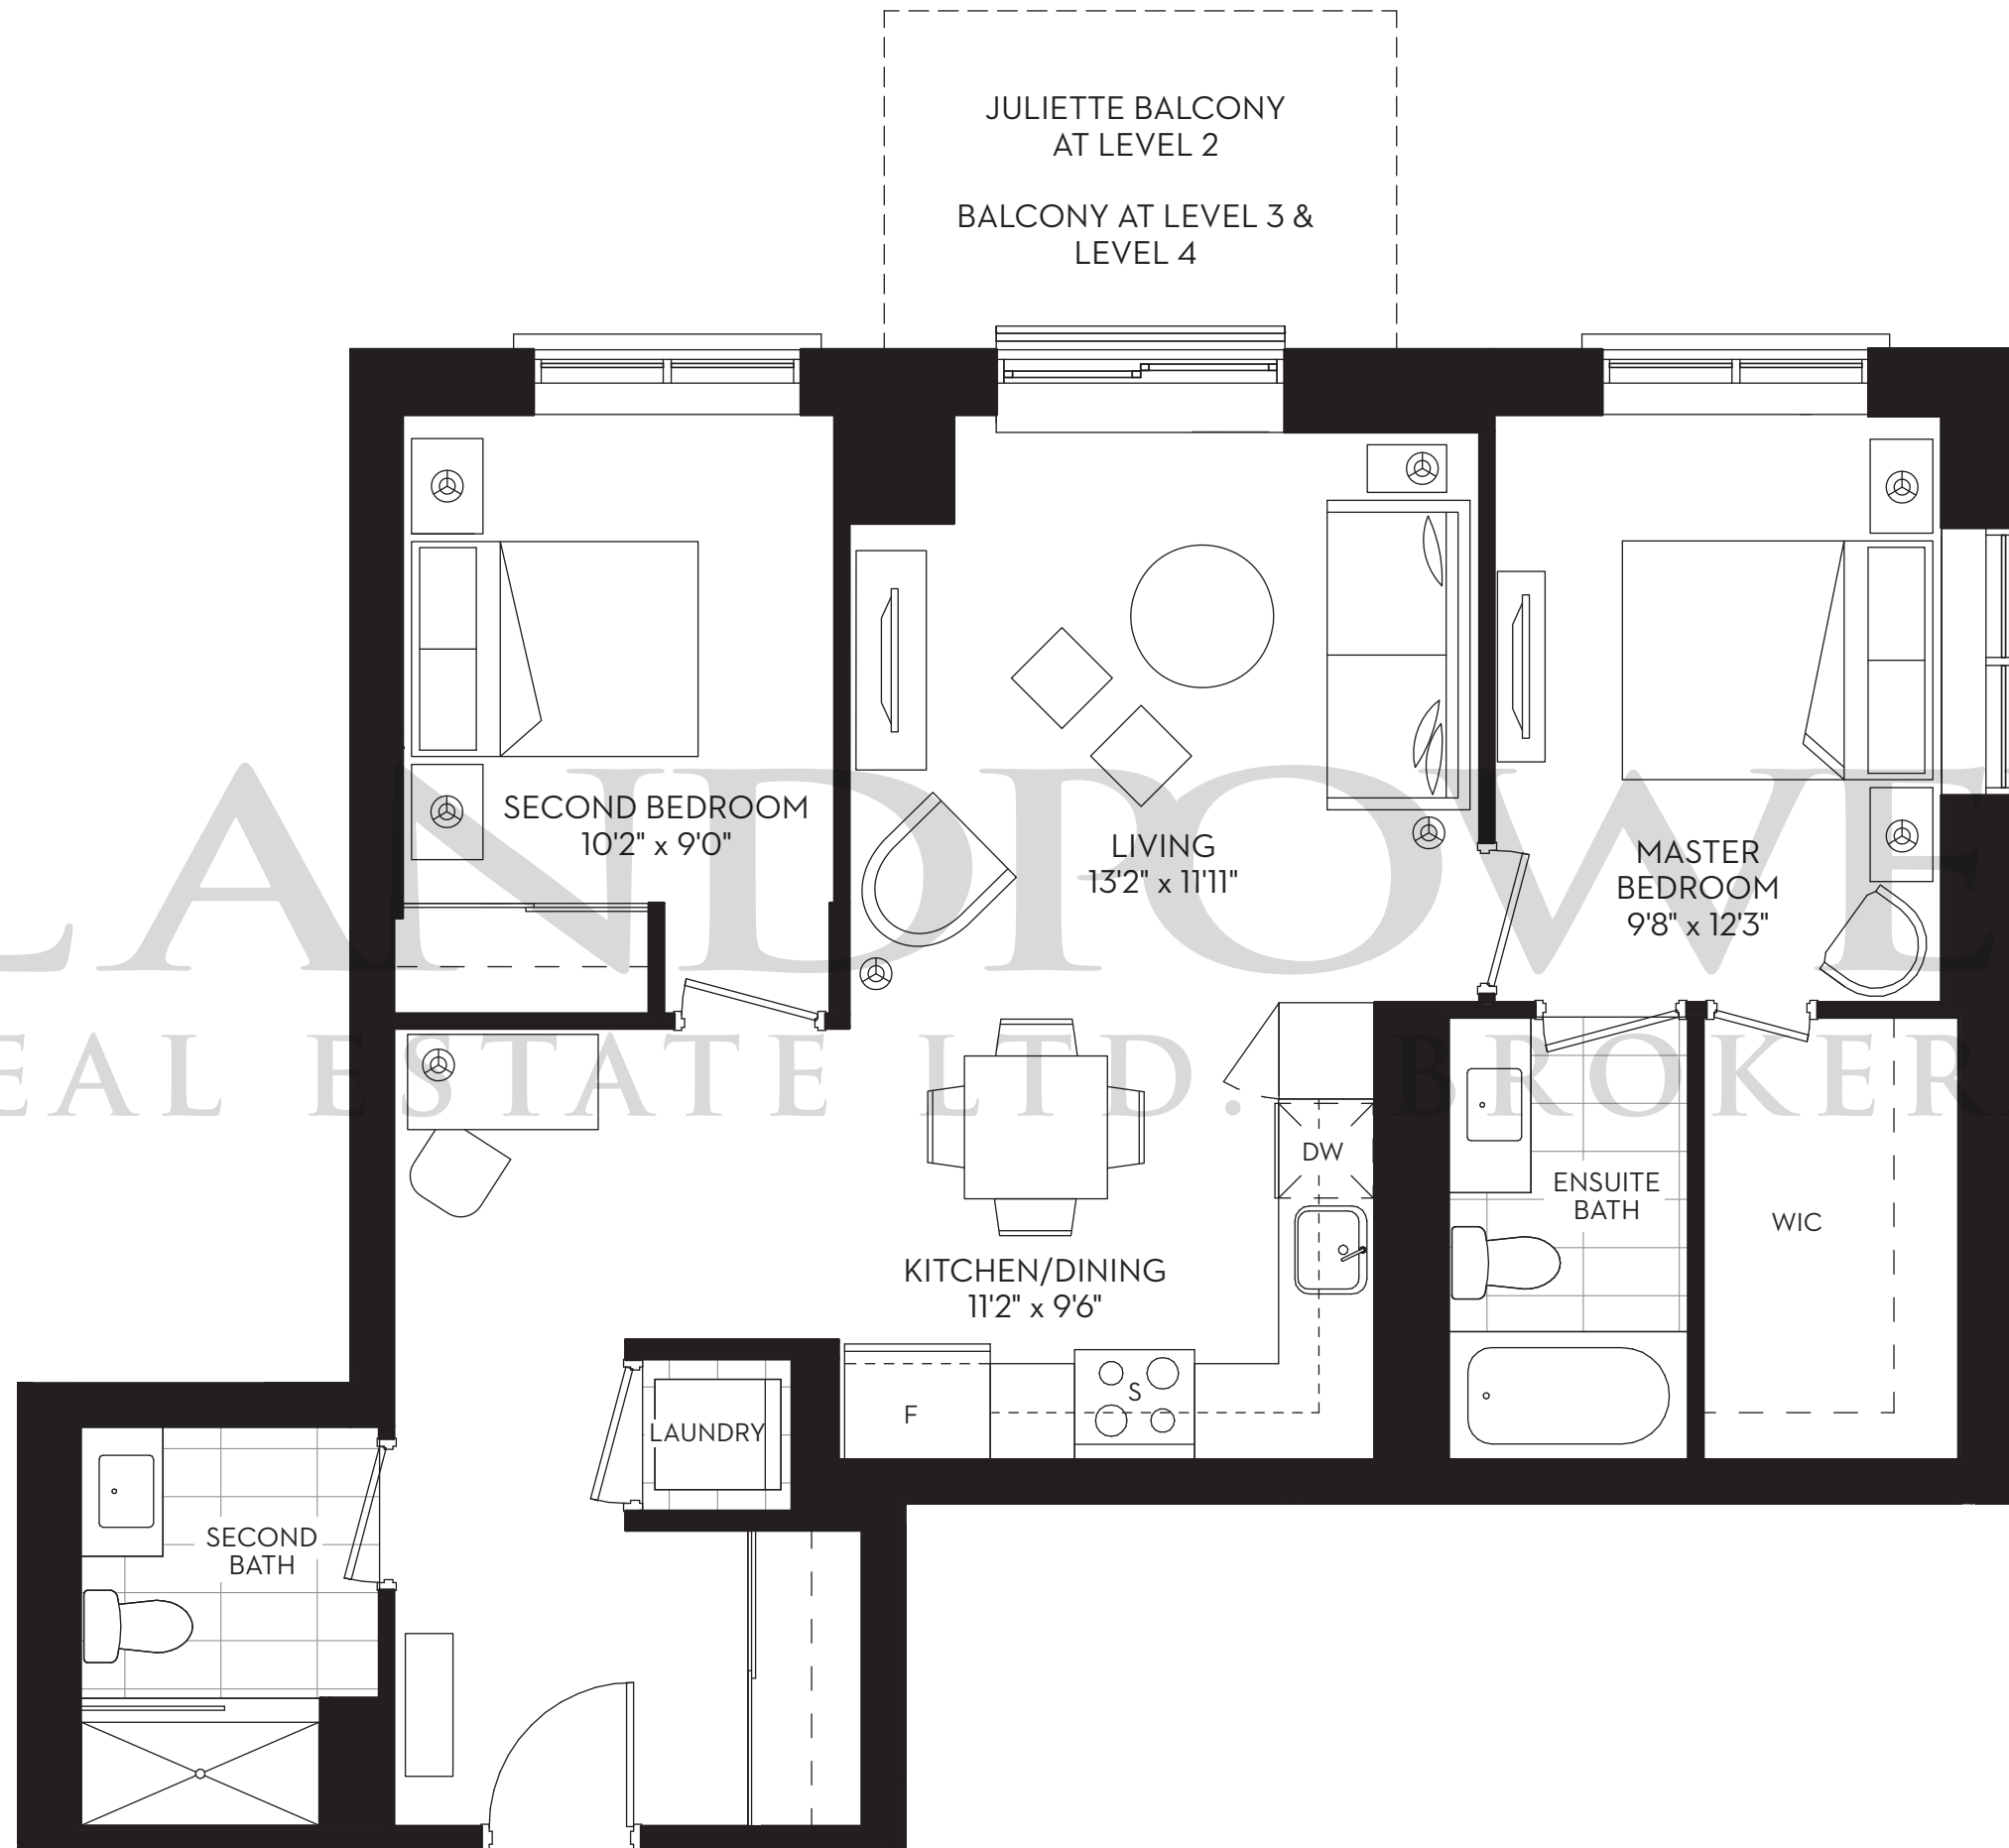

LANDFLOWER  
REAL ESTATE LTD. BROKERAGE

JULIETTE BALCONY

17 WALDORF

ONE BEDROOM  
MAY 21 2014

672 SQ.FT.

LANDFLOWER  
REAL ESTATE LTD. BROKERAGE

LANDFLOWER  
REAL ESTATE LTD. BROKERAGE

LANDPOWER REAL ESTATE LTD. BROKERAGE

LAND PROWER  
REAL ESTATE LTD. BROKERAGE

SUITE 02 THREE BEDROOM + DEN 1256 SQ.FT.  
JUNE 11 2014

LANDPOWER  
REAL ESTATE LTD. BROKERAGE

LAND PROVER  
REAL ESTATE LTD. BROKERAGE

LANDPROVER  
REAL ESTATE LTD. BROKERAGE