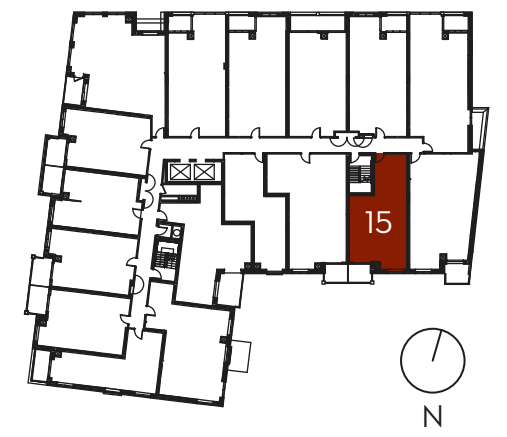

LANDFLOWER  
REAL ESTATE LTD. BROKERAGE

JULIETTE BALCONY

17 WALDORF

ONE BEDROOM  
MAY 21 2014

672 SQ.FT.

LANDFLOWER  
REAL ESTATE LTD. BROKERAGE

LANDFLOWER  
REAL ESTATE LTD. BROKERAGE

LANDPOWER REAL ESTATE LTD. BROKERAGE