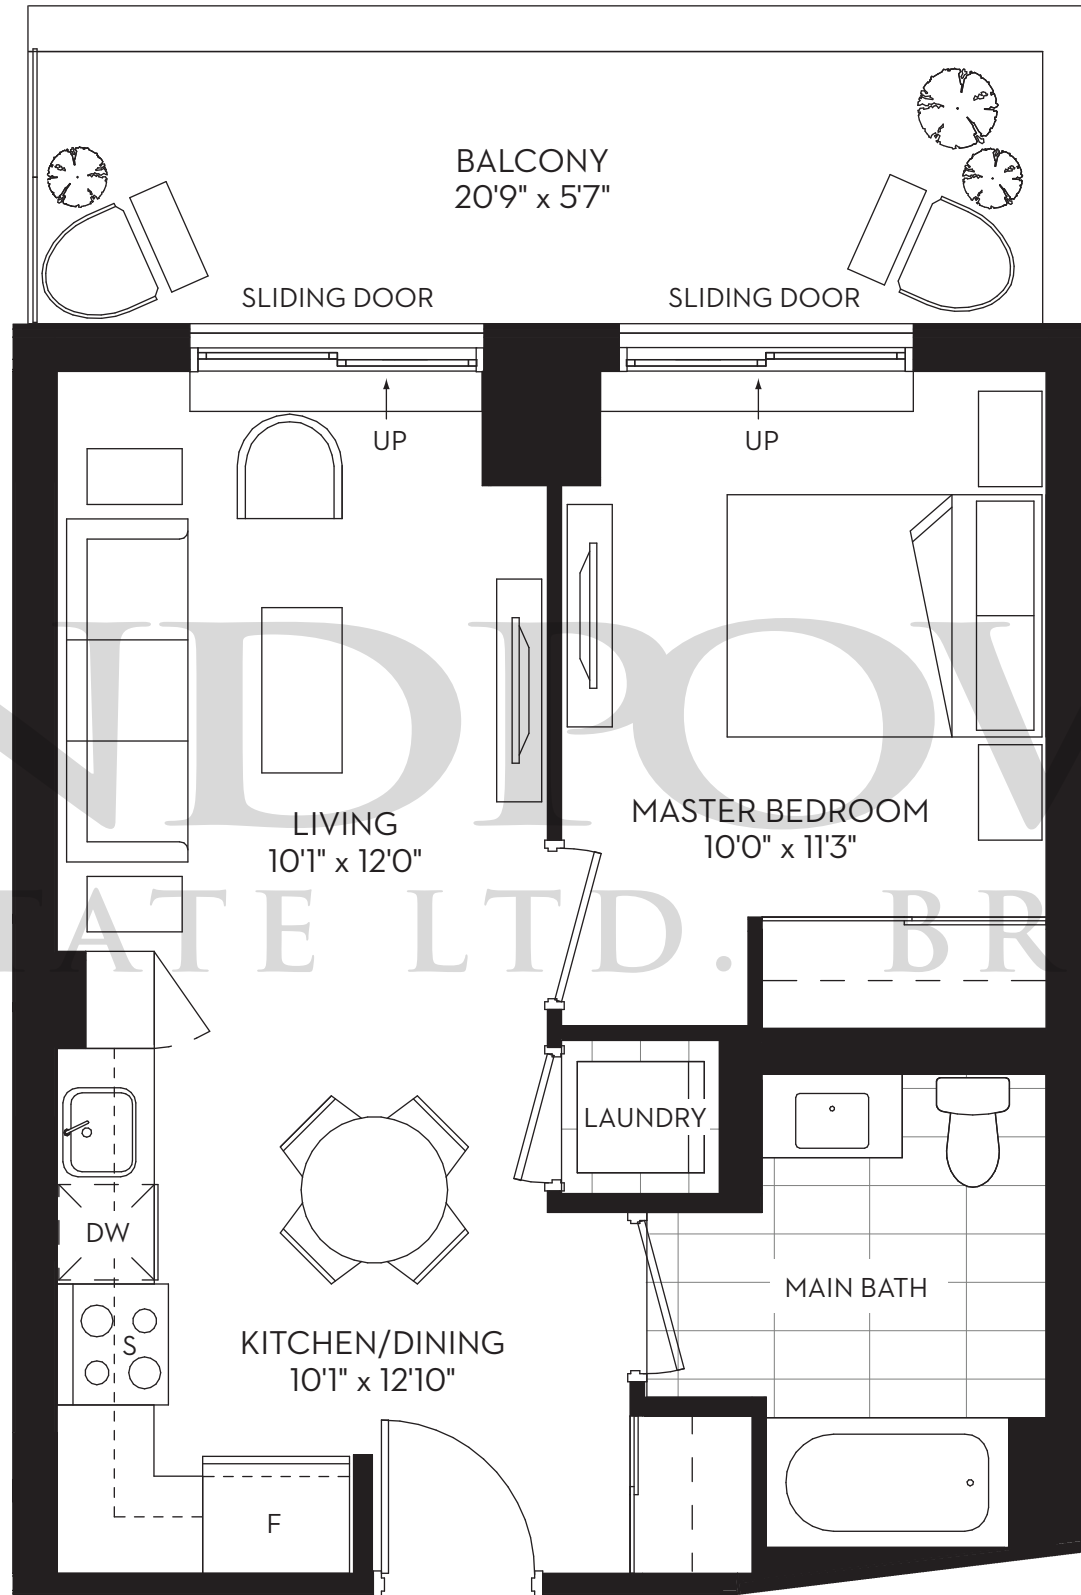

LANDFLOWER  
REAL ESTATE LTD. BROKERAGE

JULIETTE BALCONY

17 WALDORF

ONE BEDROOM  
MAY 21 2014

672 SQ.FT.

LANDFLOWER  
REAL ESTATE LTD. BROKERAGE

LANDFLOWER  
REAL ESTATE LTD. BROKERAGE

LANDPOWER REAL ESTATE LTD. BROKERAGE

LAND PROWER  
REAL ESTATE LTD. BROKERAGE

SUITE 02 THREE BEDROOM + DEN 1256 SQ.FT.  
JUNE 11 2014

LANDPOWER  
REAL ESTATE LTD. BROKERAGE

LAND PROVER  
REAL ESTATE LTD. BROKERAGE

LANDPROVER  
REAL ESTATE LTD. BROKERAGE