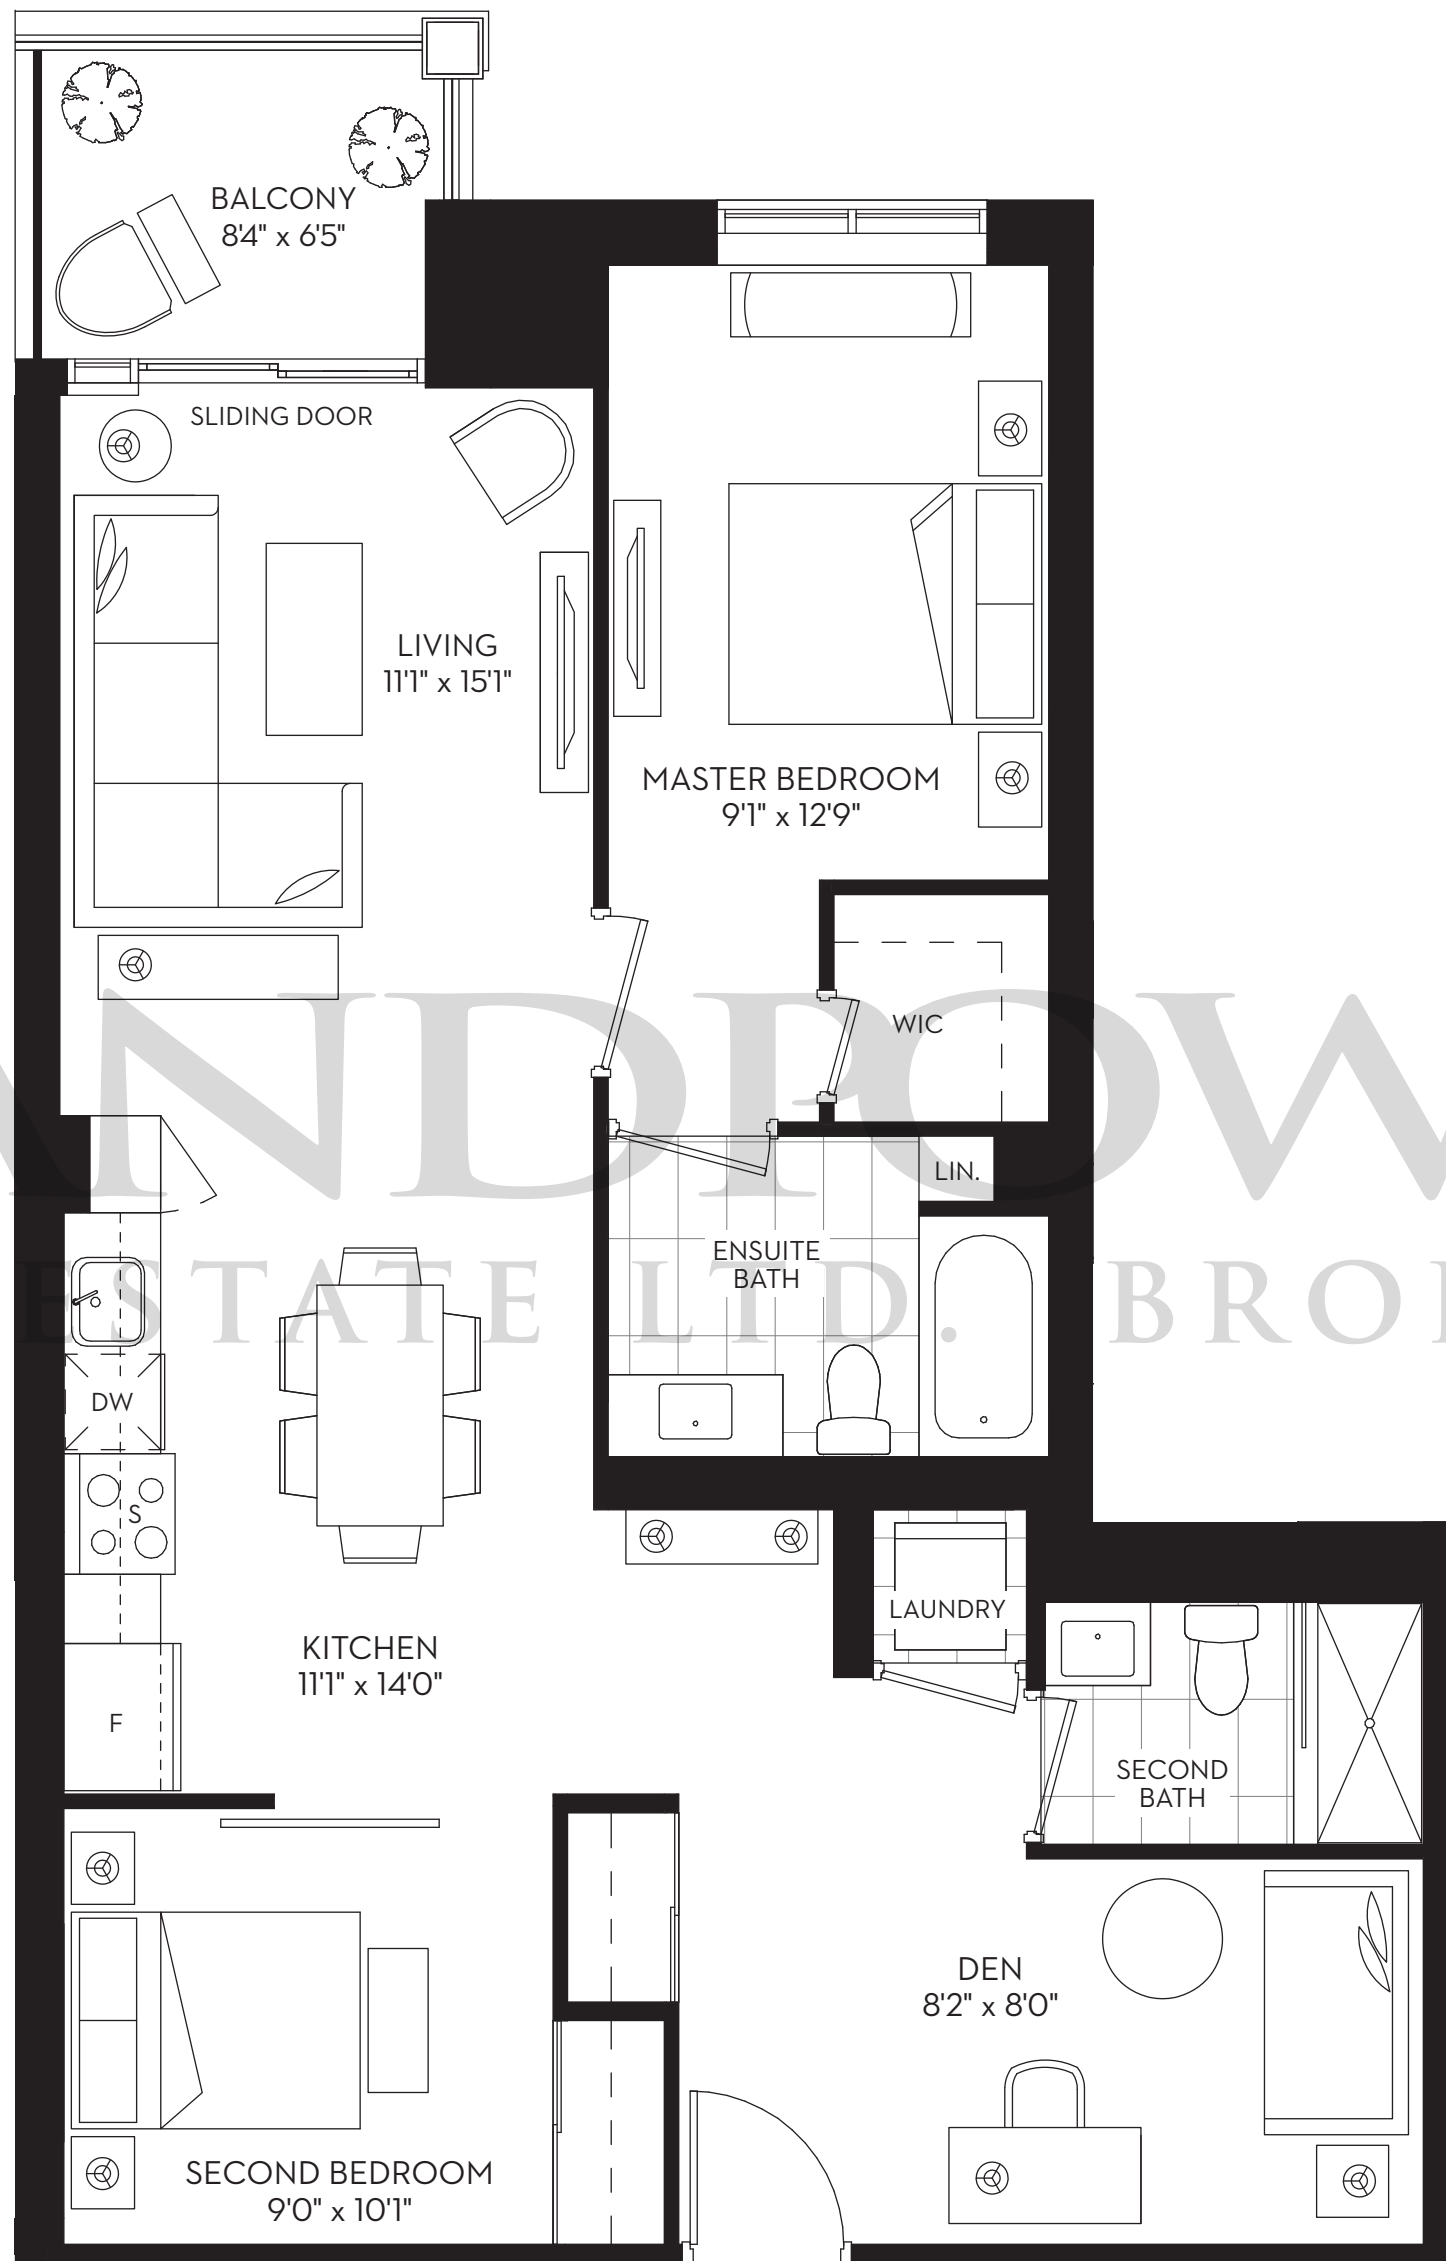

LANDFLOWER  
REAL ESTATE LTD. BROKERAGE

JULIETTE BALCONY

17 WALDORF

ONE BEDROOM  
MAY 21 2014

672 SQ.FT.

LANDFLOWER  
REAL ESTATE LTD. BROKERAGE

LANDFLOWER  
REAL ESTATE LTD. BROKERAGE

LANDPOWER REAL ESTATE LTD. BROKERAGE

LAND PROWER  
REAL ESTATE LTD. BROKERAGE

SUITE 02 THREE BEDROOM + DEN 1256 SQ.FT.  
JUNE 11 2014

LANDPOWER  
REAL ESTATE LTD. BROKERAGE

LAND PROVER  
REAL ESTATE LTD. BROKERAGE

LANDPROVER  
REAL ESTATE LTD. BROKERAGE