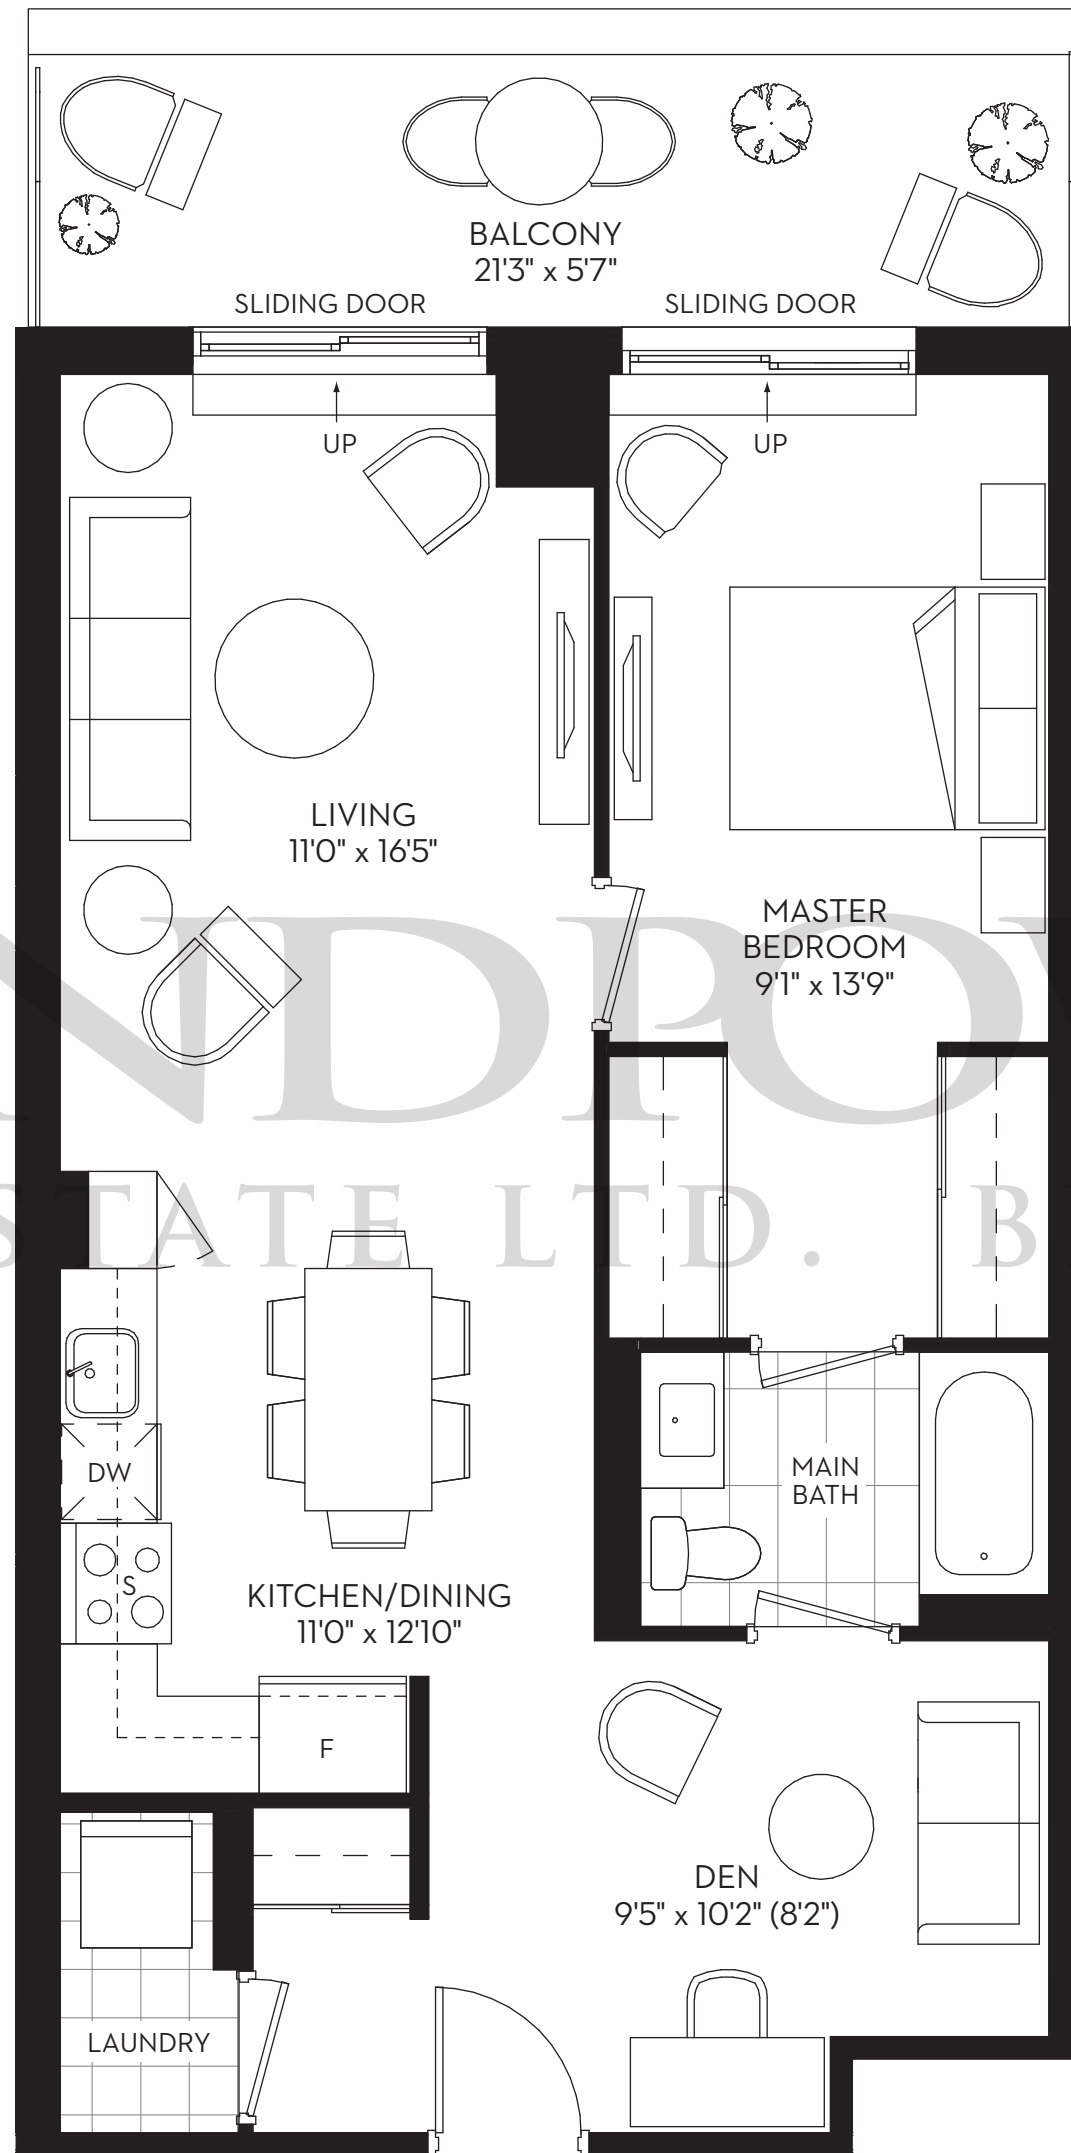

LANDFLOWER
REAL ESTATE LTD. BROKERAGE