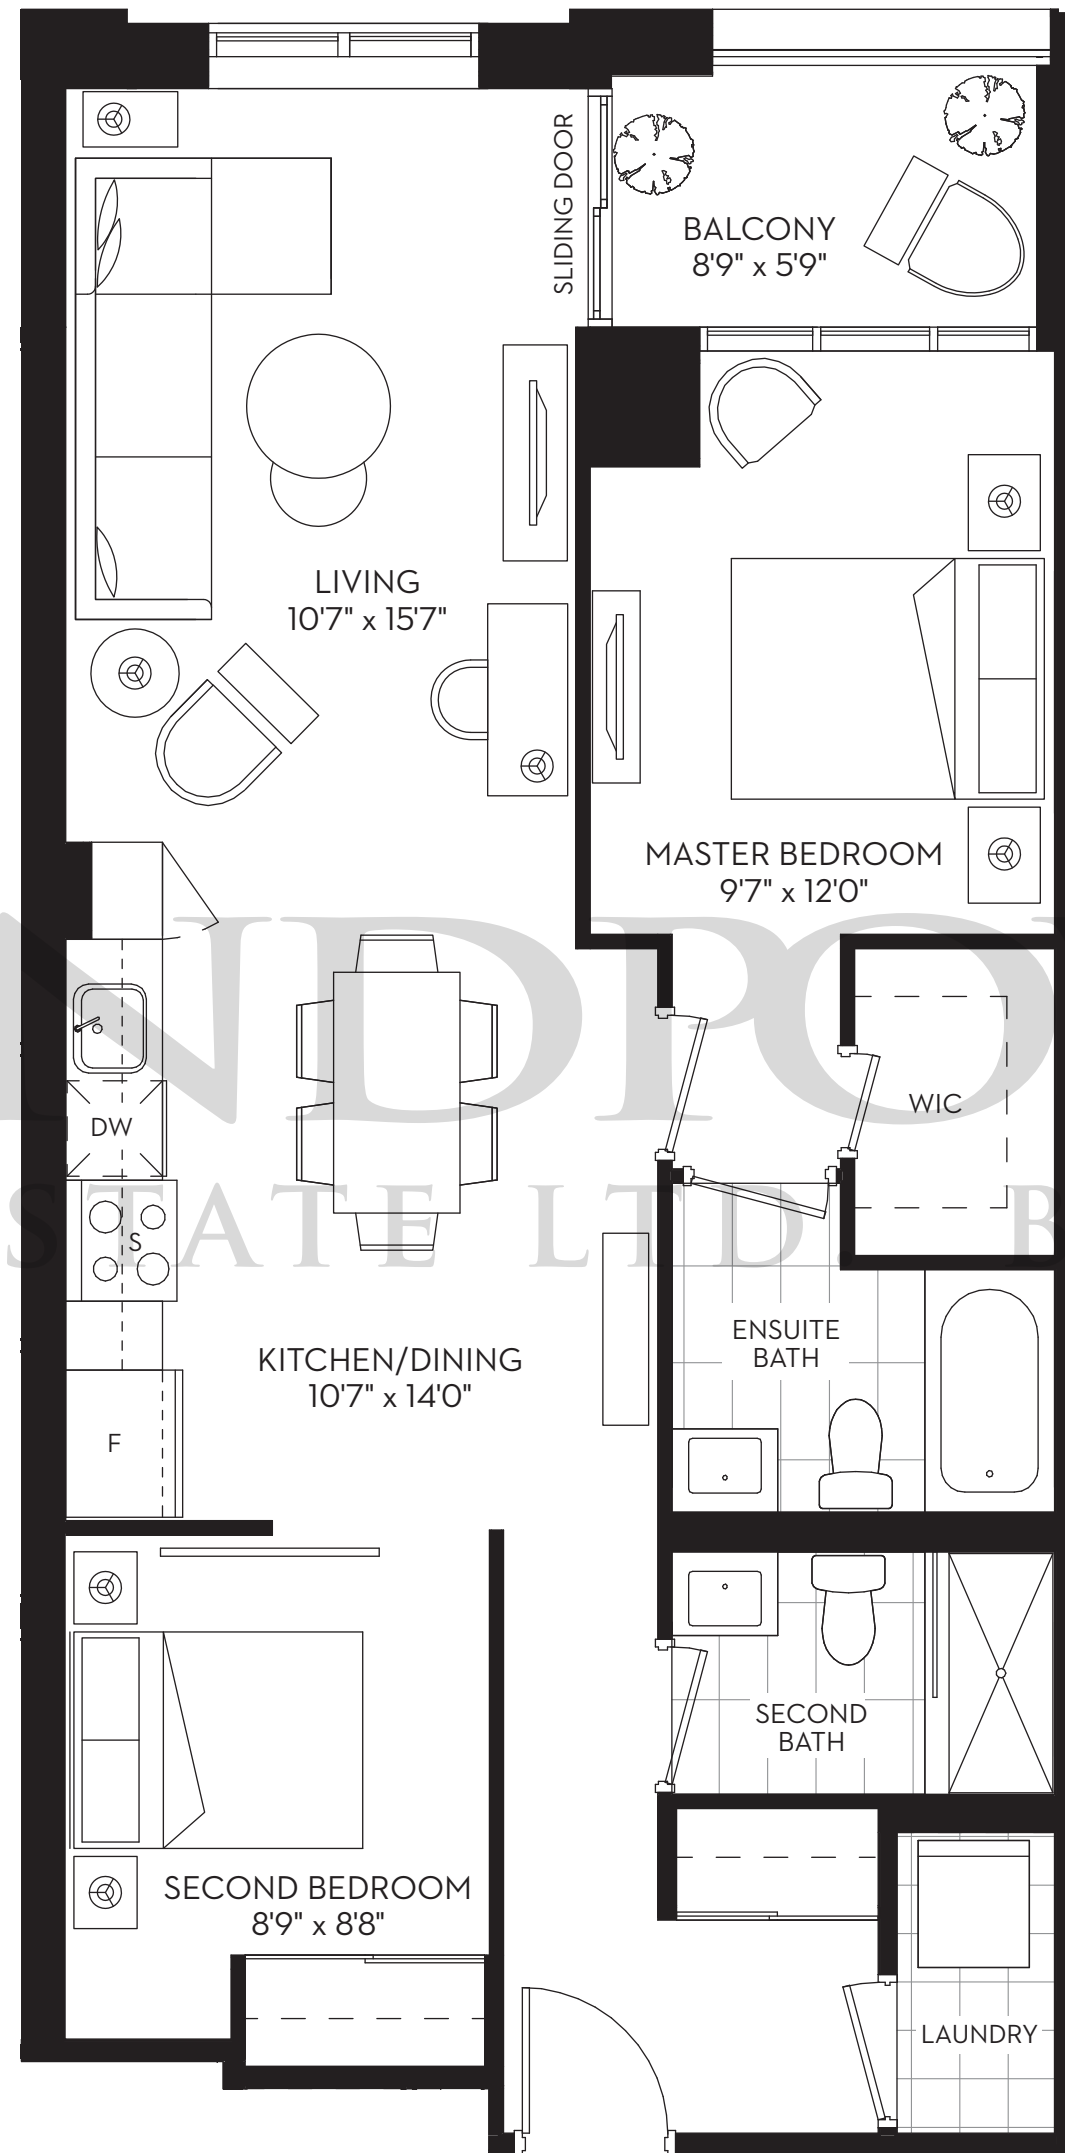

LANDPOWER
REAL ESTATE LTD. BROKERAGE