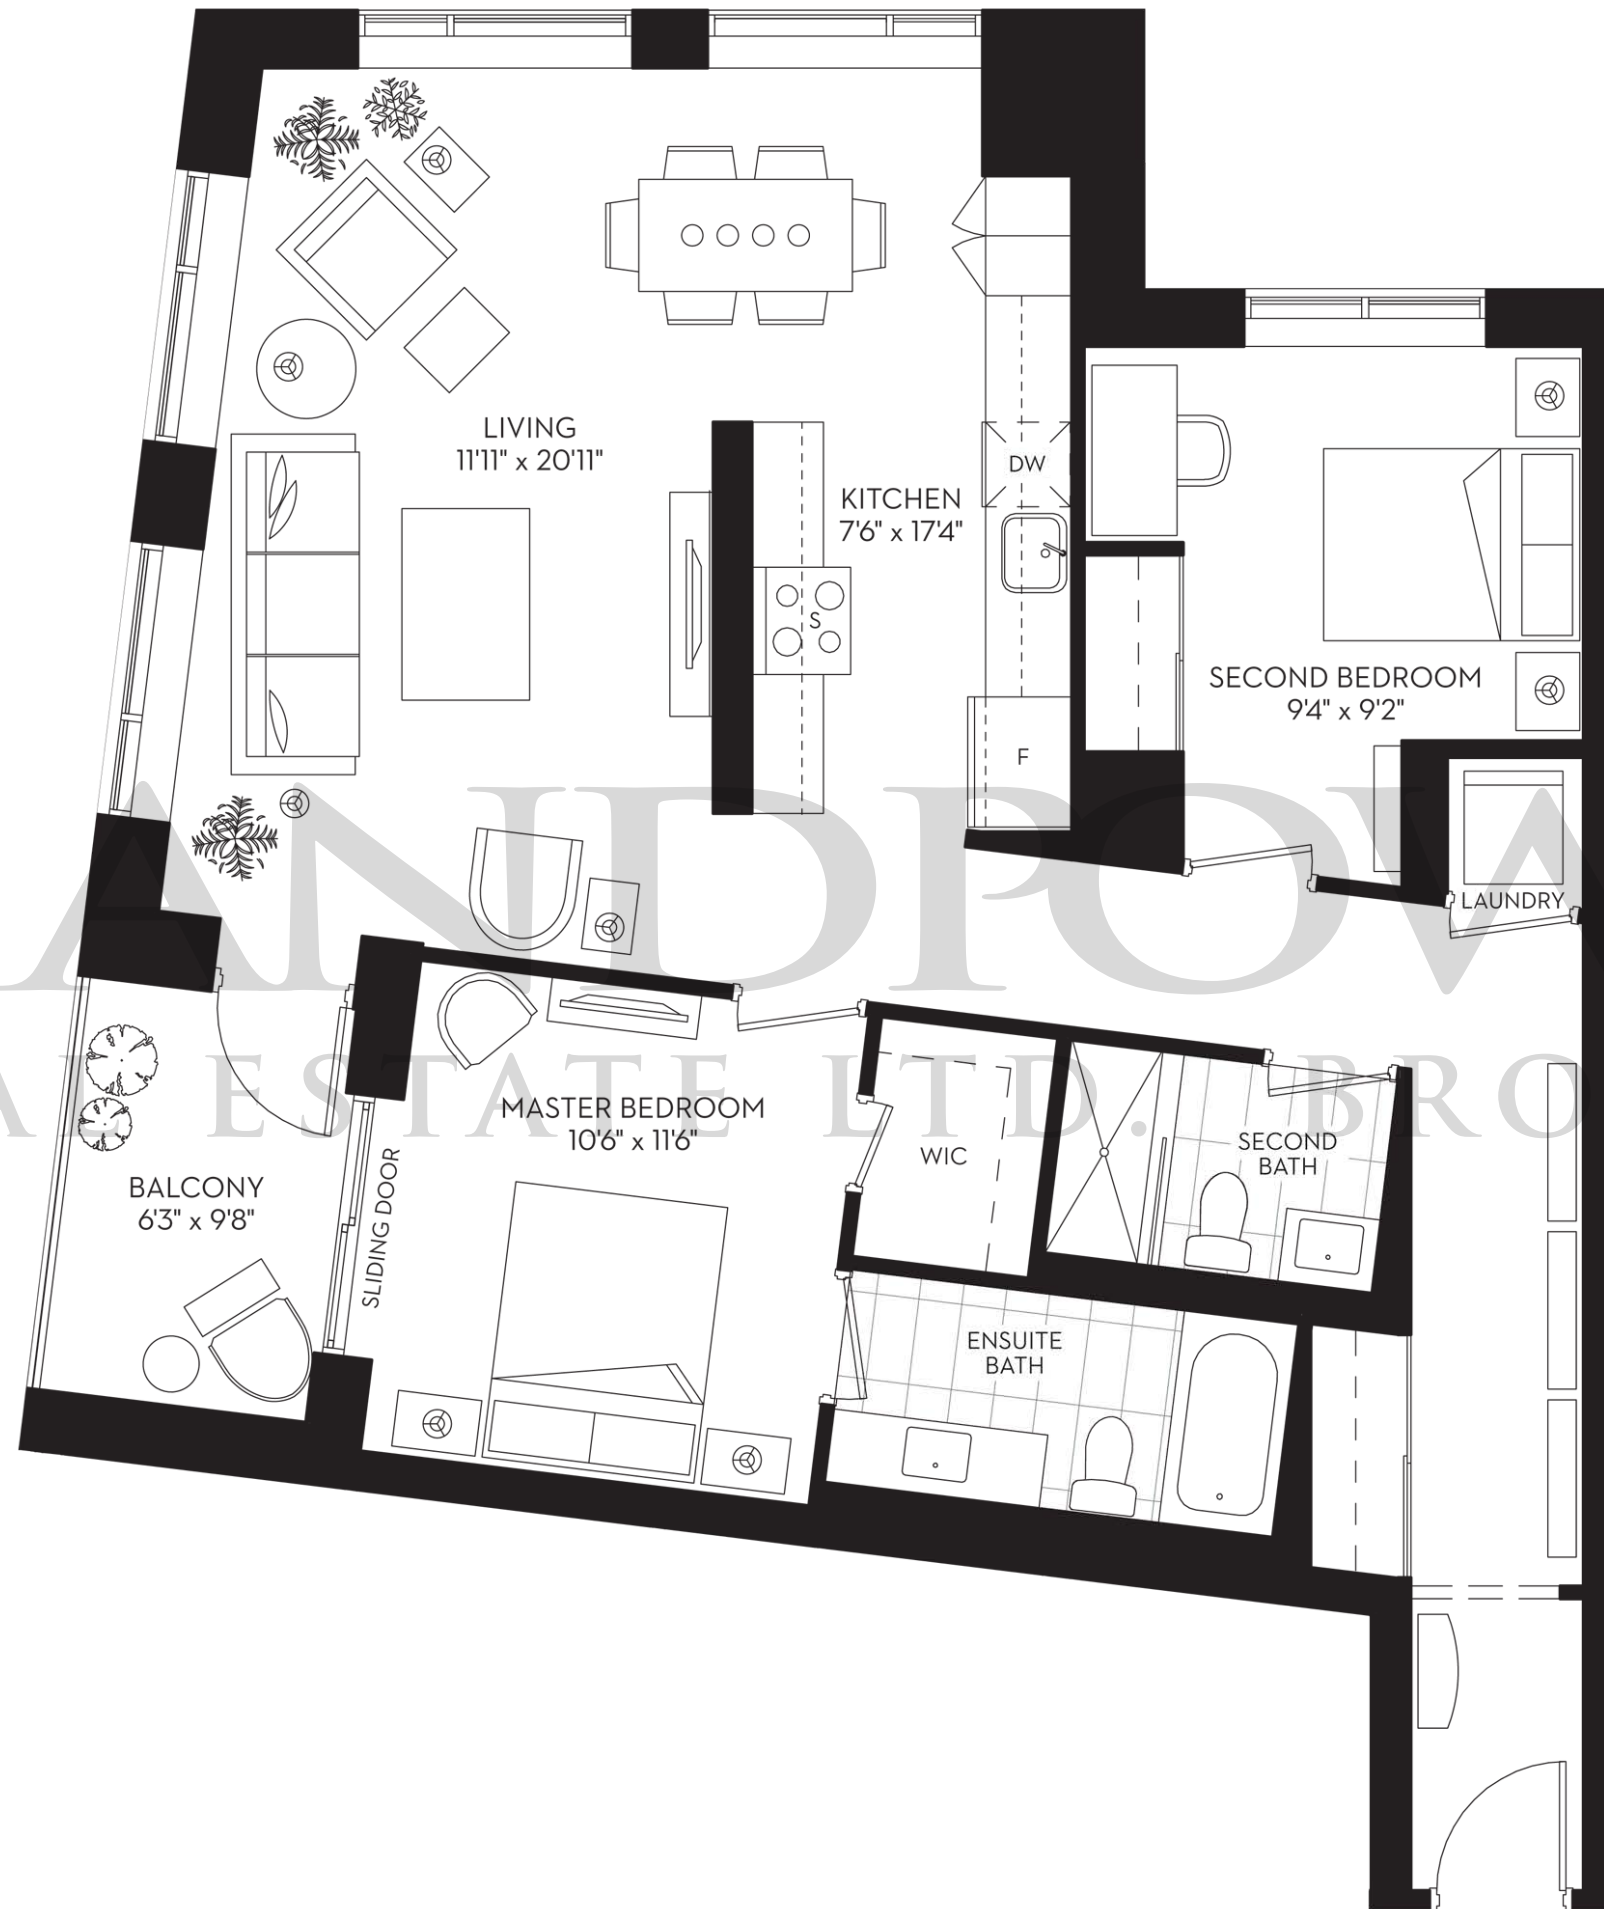

LAND PROWLER
REAL ESTATE LTD. BROKERAGE