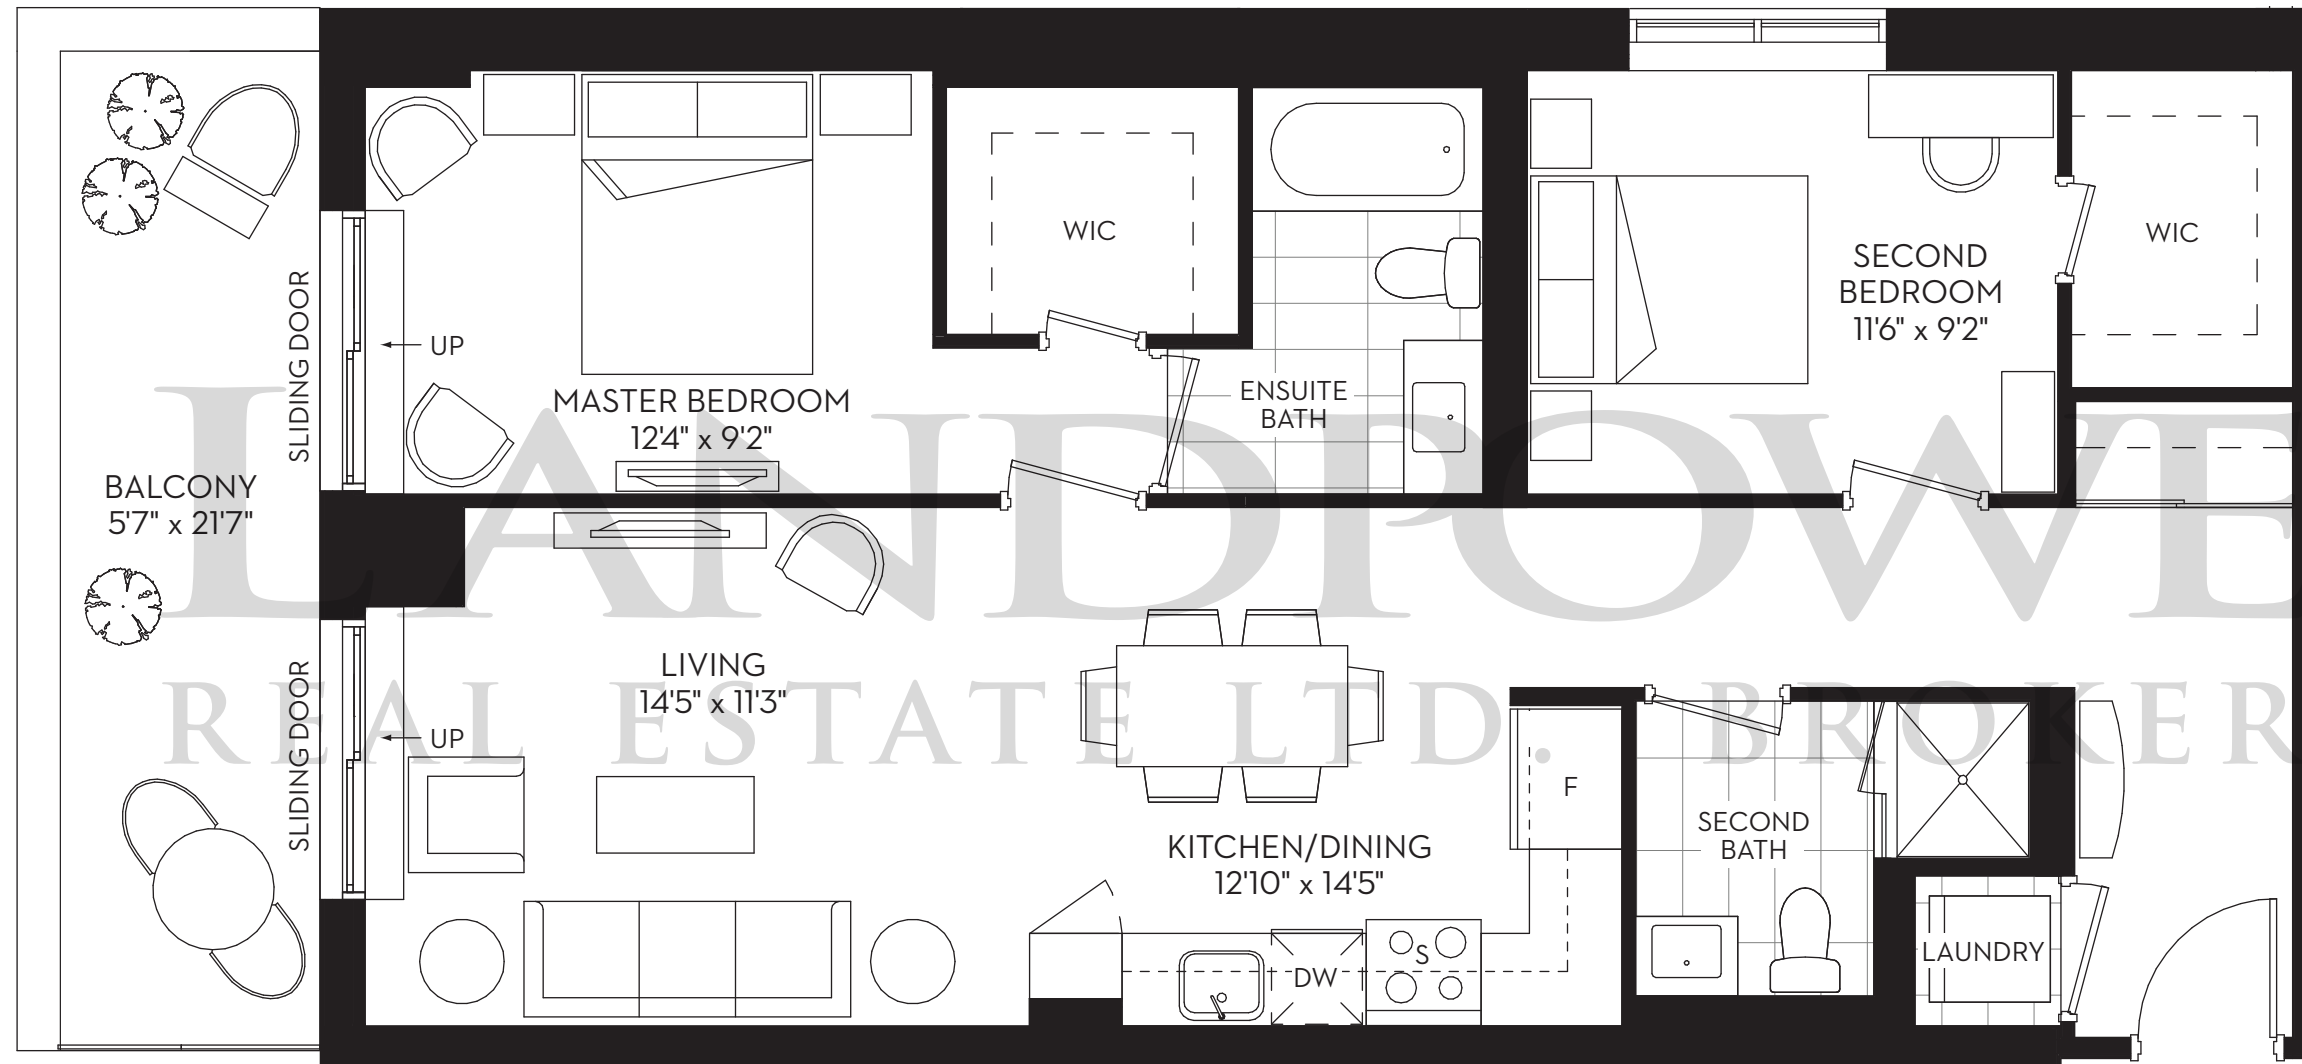

LAND PROWER  
REAL ESTATE LTD. BROKERAGE

SUITE 02 THREE BEDROOM + DEN 1256 SQ.FT.  
JUNE 11 2014

LANDPOWER  
REAL ESTATE LTD. BROKERAGE

LAND PROVER  
REAL ESTATE LTD. BROKERAGE

LANDPROVER  
REAL ESTATE LTD. BROKERAGE