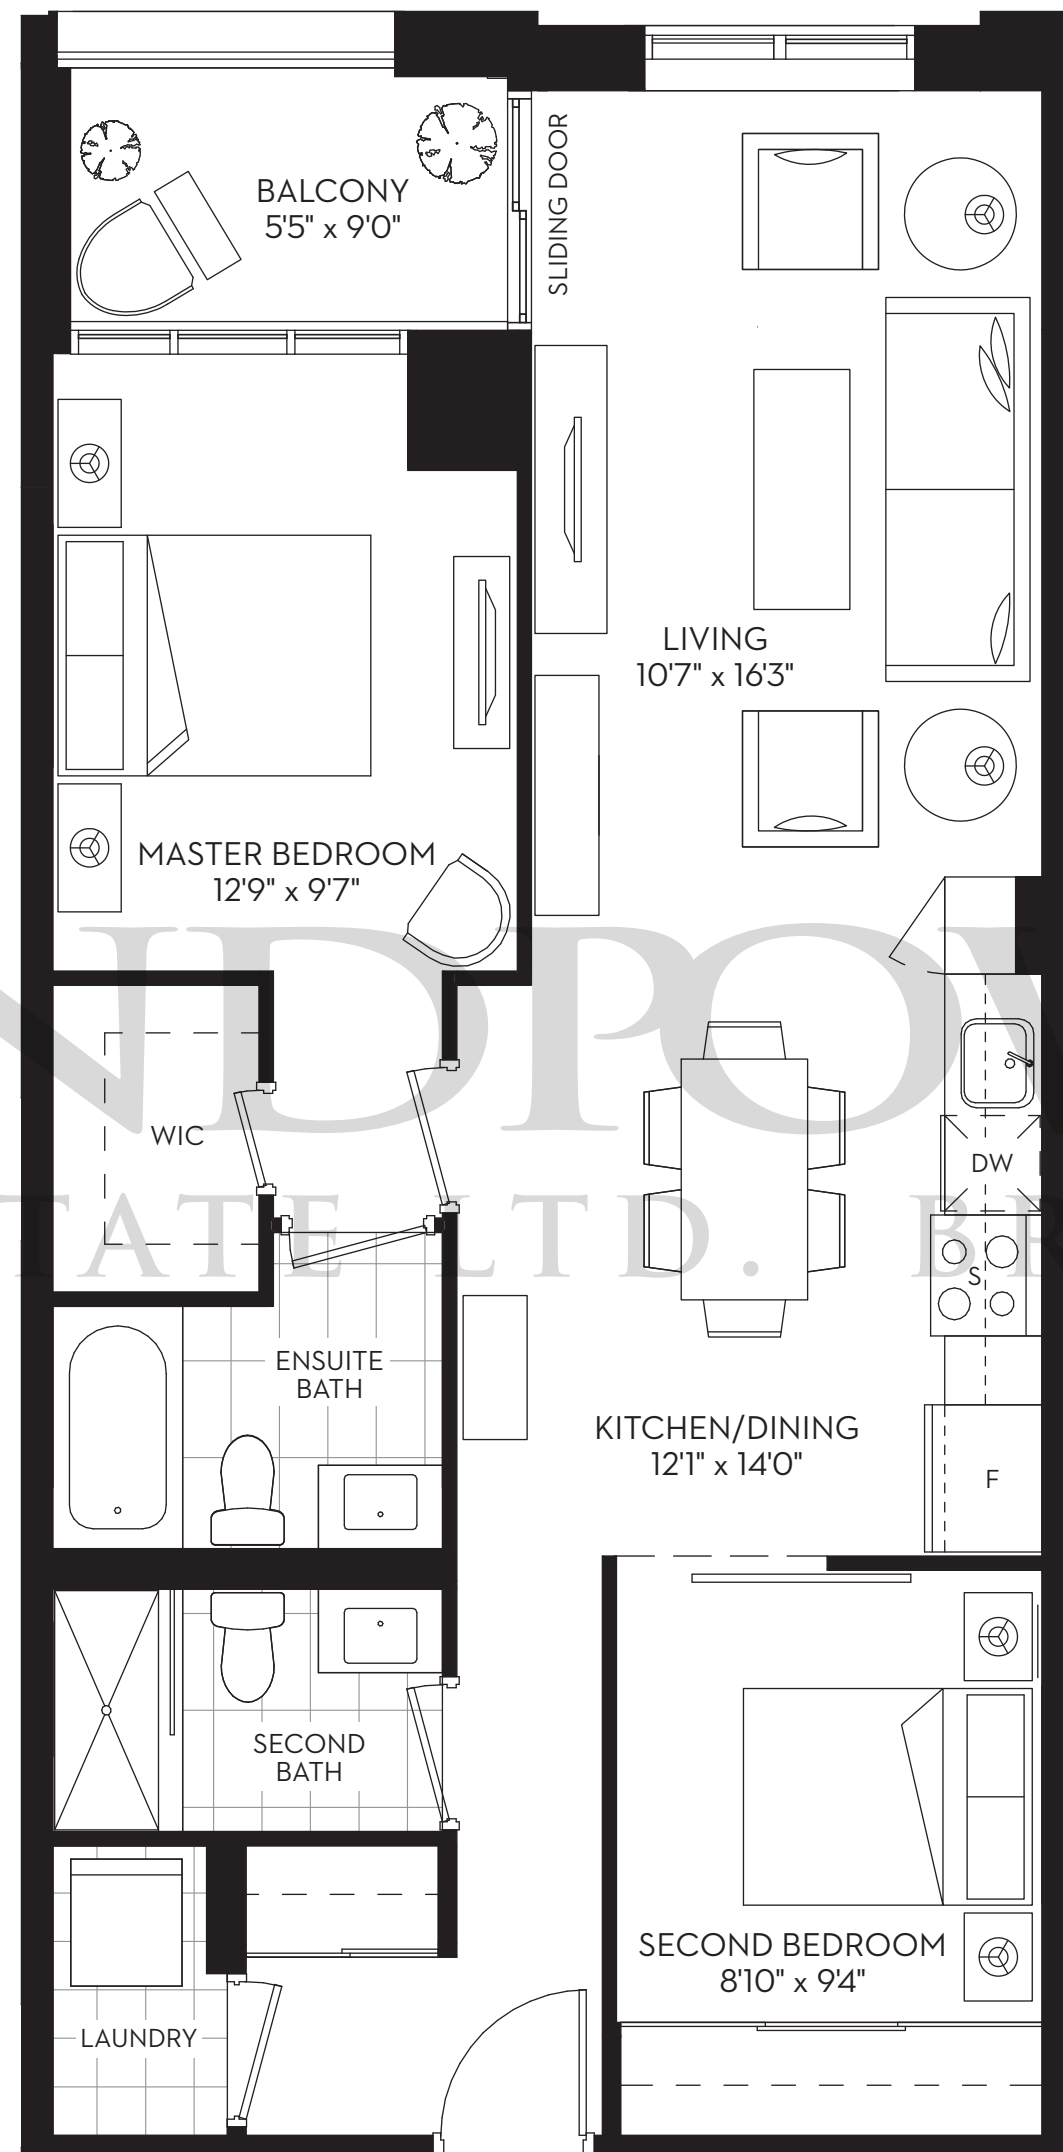

LAND PROWNER
REAL ESTATE LTD. BROKERAGE