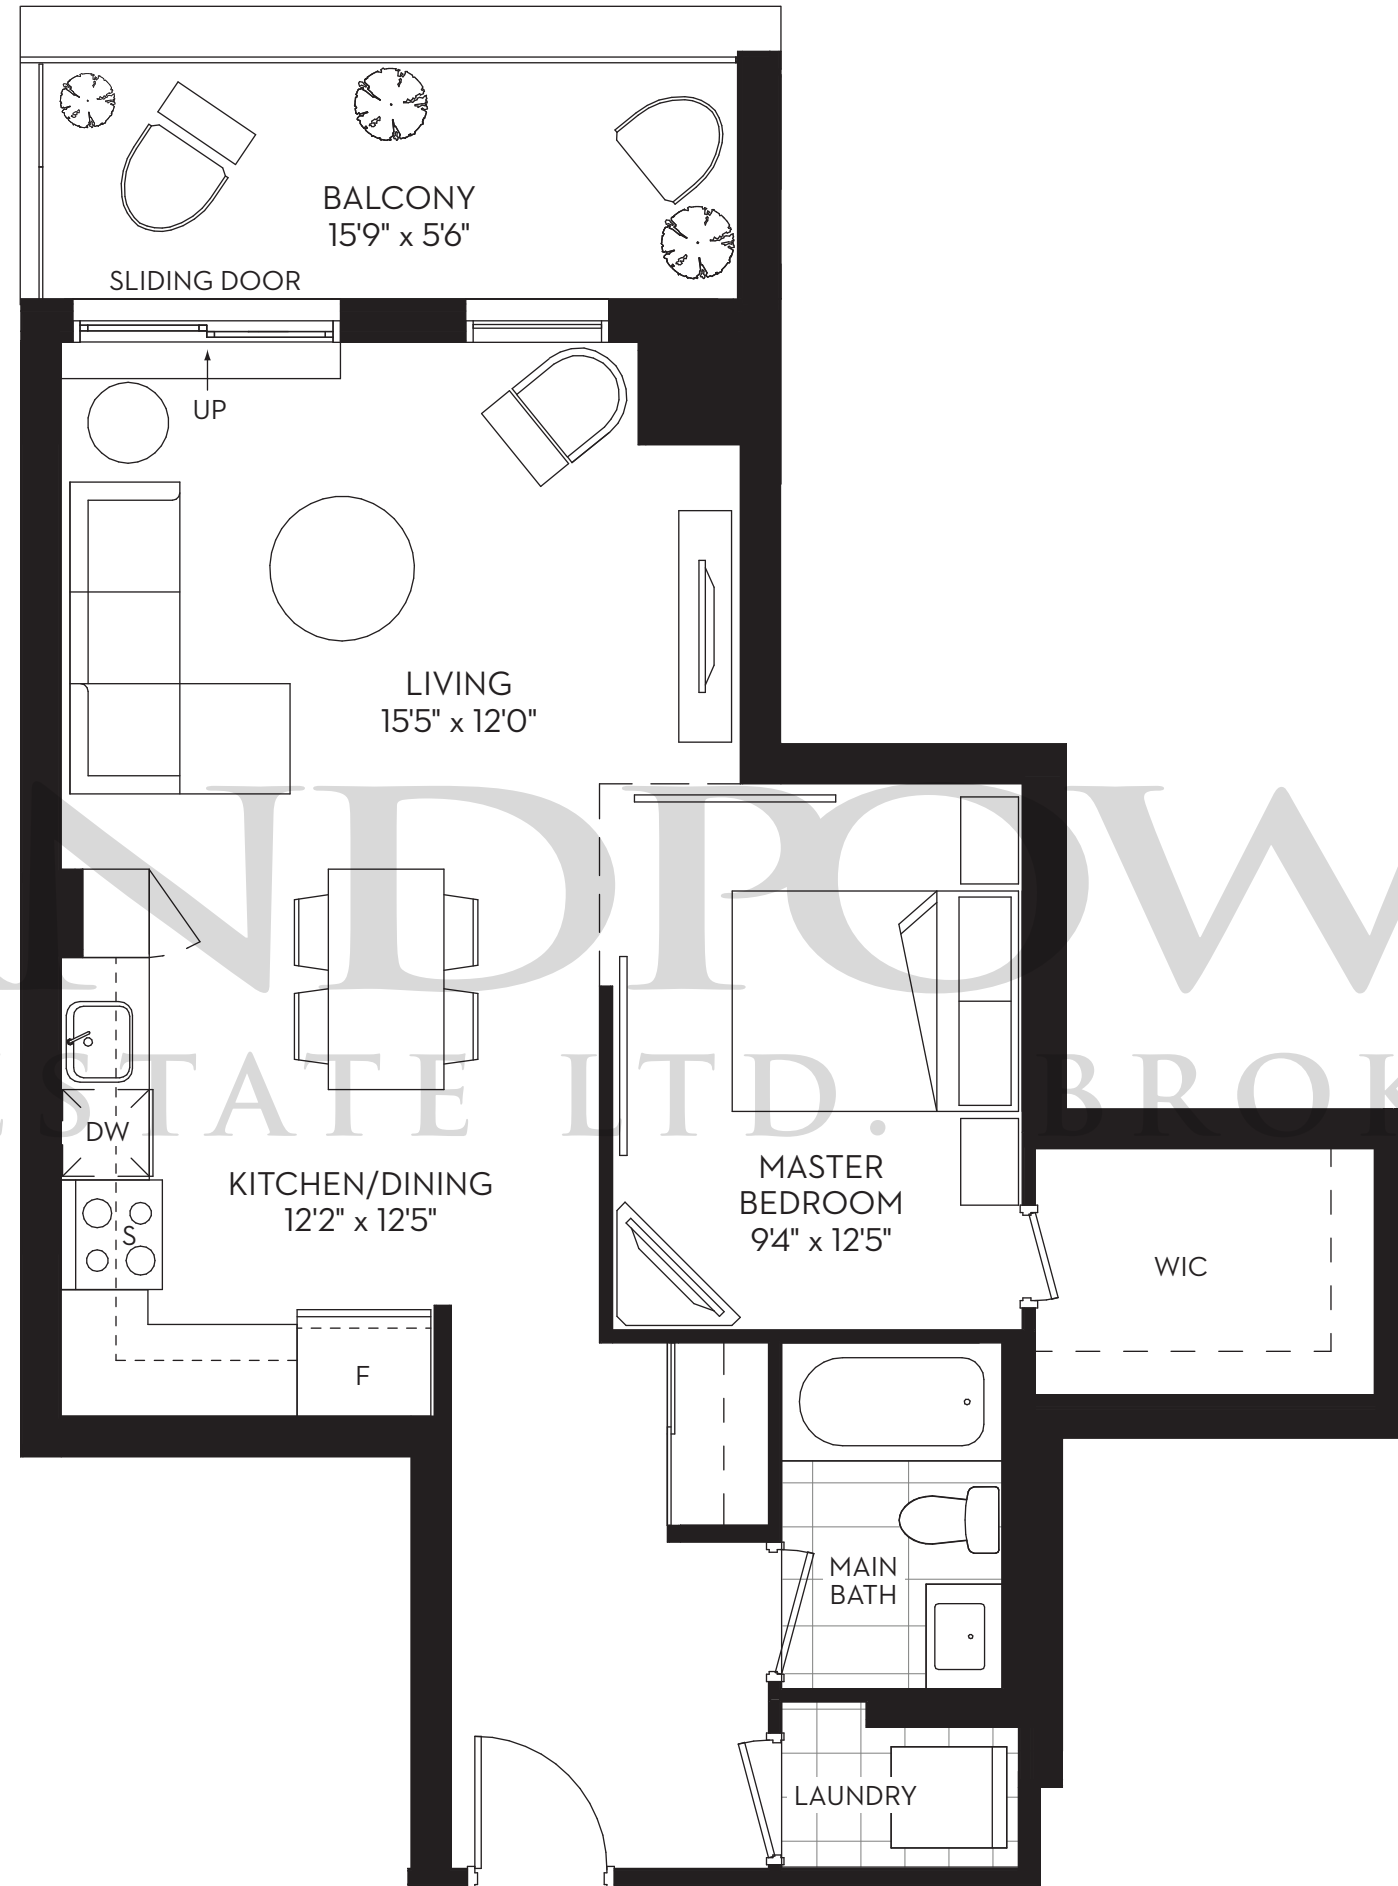

LANDPOWER
REAL ESTATE LTD. BROKERAGE