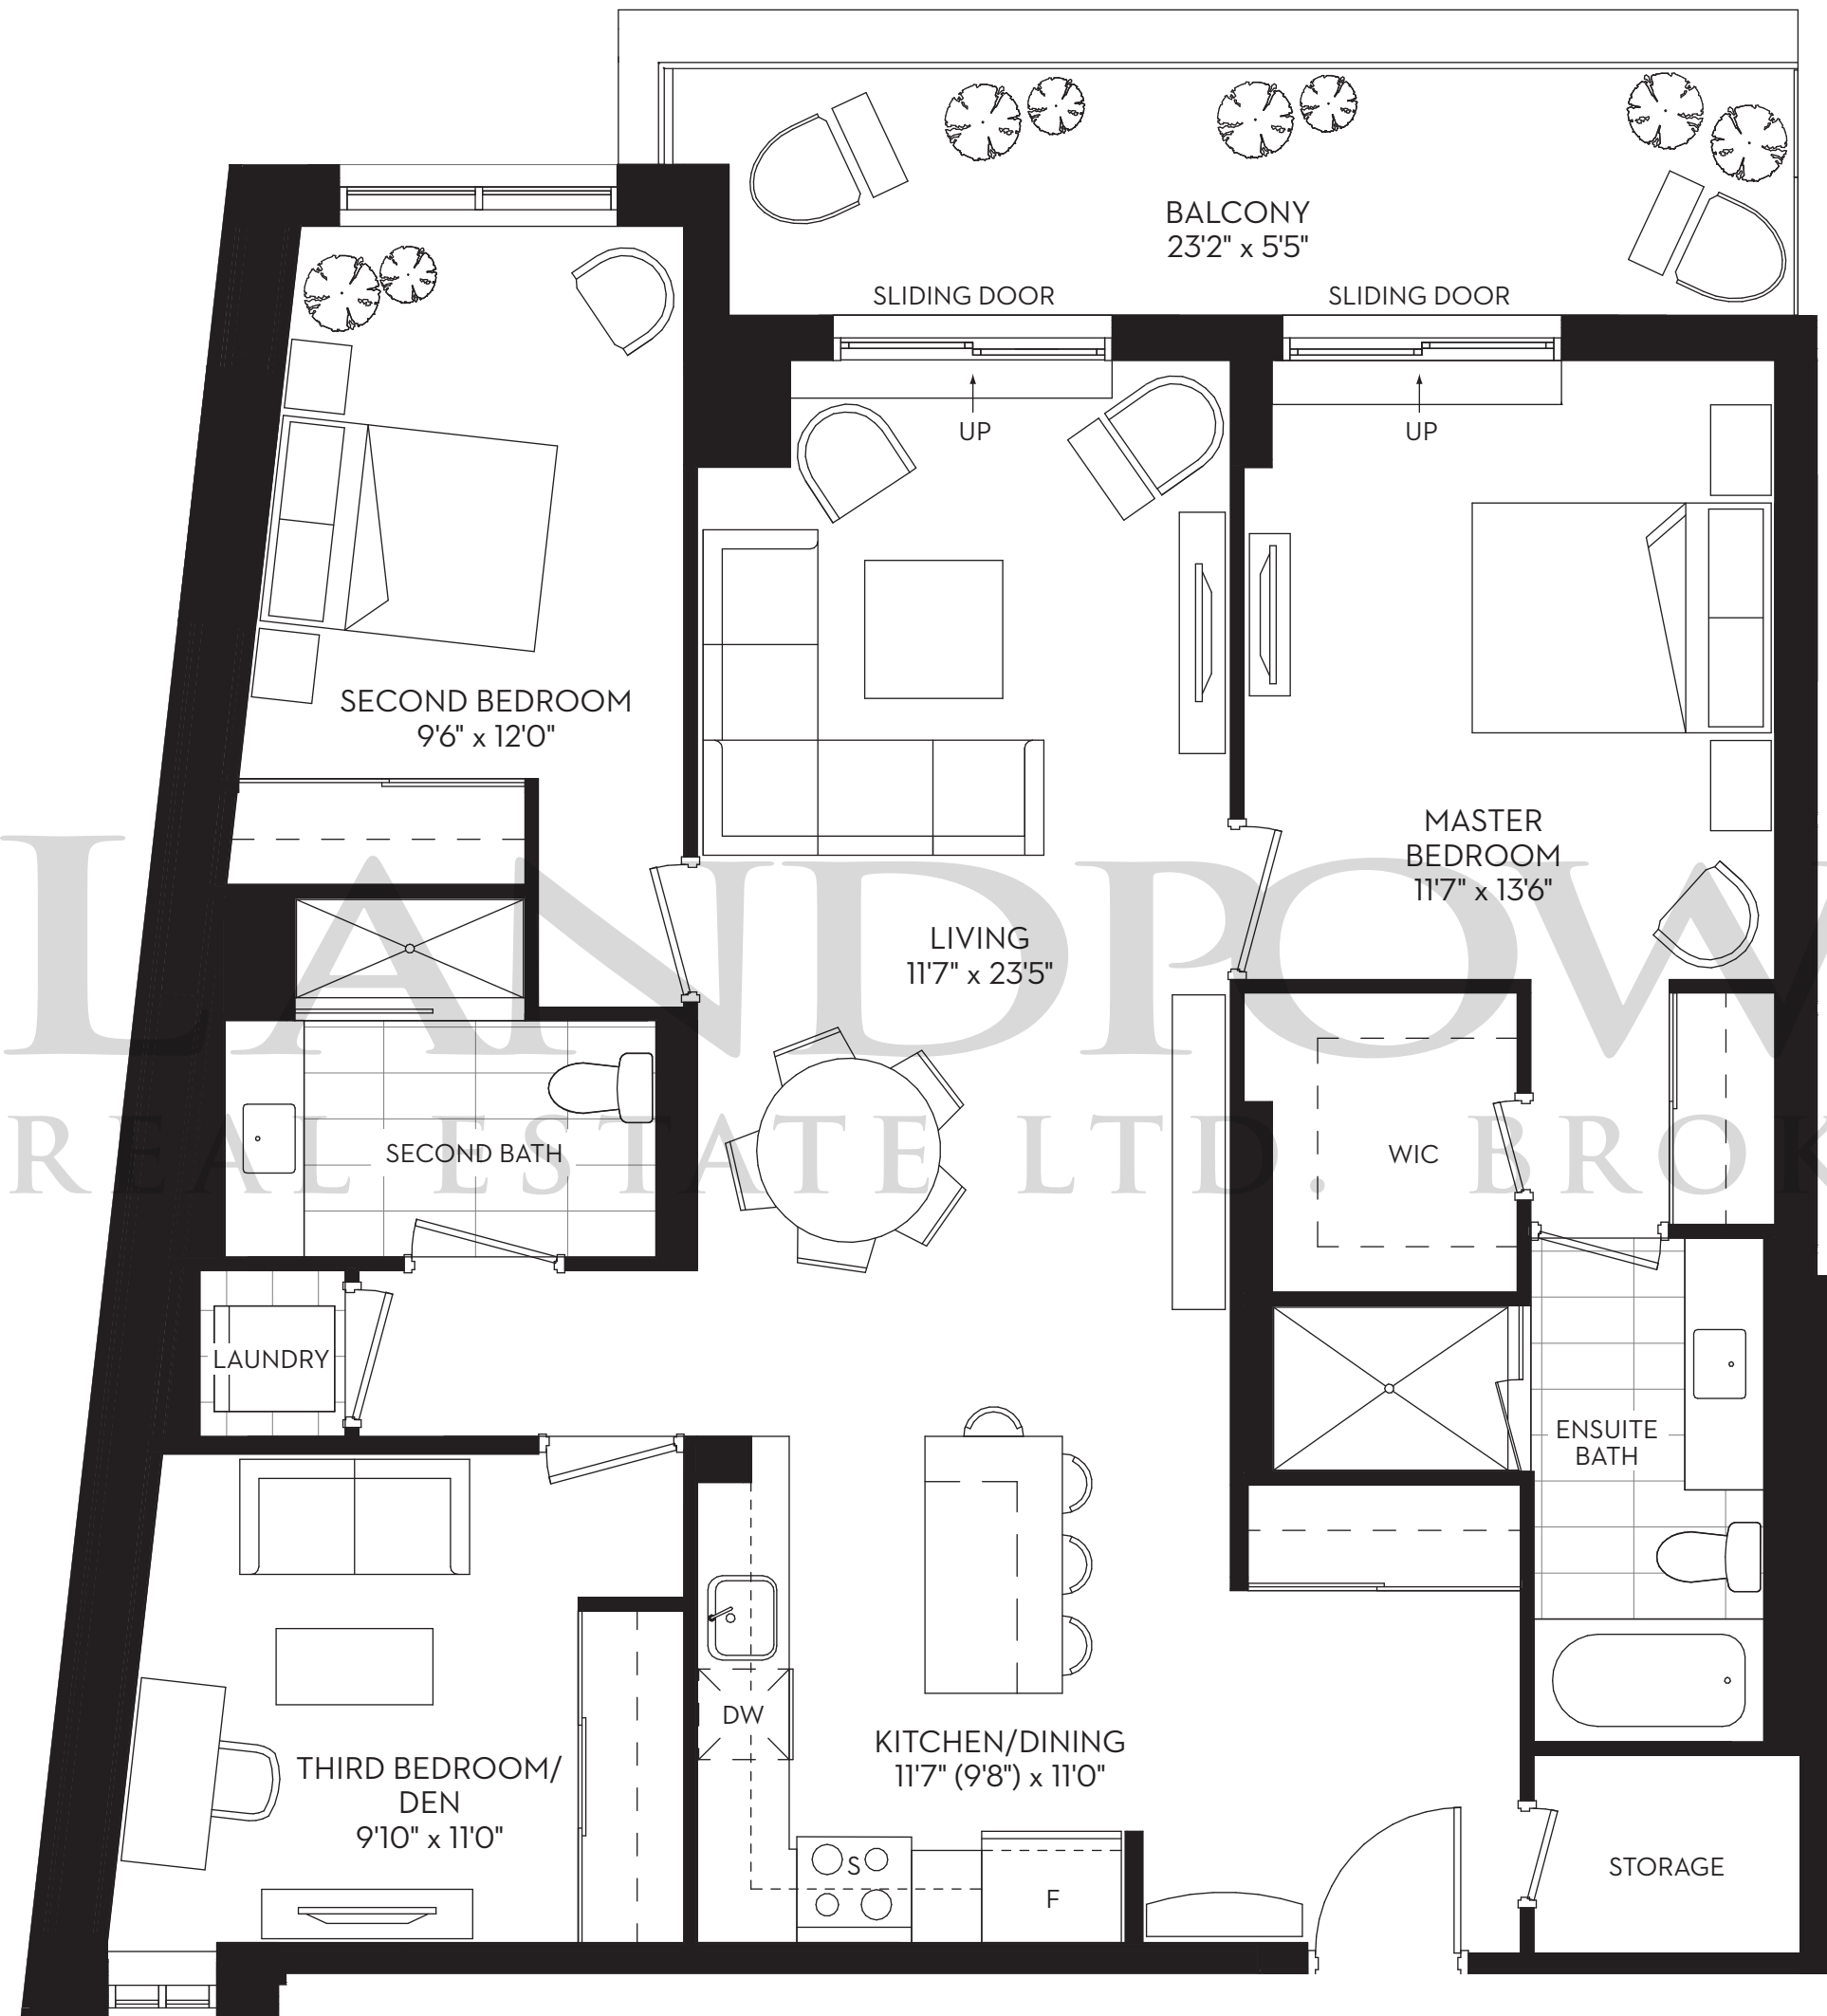

LANDFLOWER  
REAL ESTATE LTD. BROKERAGE

JULIETTE BALCONY

17 WALDORF

ONE BEDROOM  
MAY 21 2014

672 SQ.FT.

LANDFLOWER  
REAL ESTATE LTD. BROKERAGE

LANDFLOWER  
REAL ESTATE LTD. BROKERAGE

LANDPOWER REAL ESTATE LTD. BROKERAGE

LAND PROWER  
REAL ESTATE LTD. BROKERAGE

SUITE 02 THREE BEDROOM + DEN 1256 SQ.FT.  
JUNE 11 2014

LANDPOWER  
REAL ESTATE LTD. BROKERAGE

LAND PROVER  
REAL ESTATE LTD. BROKERAGE

LANDPROVER  
REAL ESTATE LTD. BROKERAGE