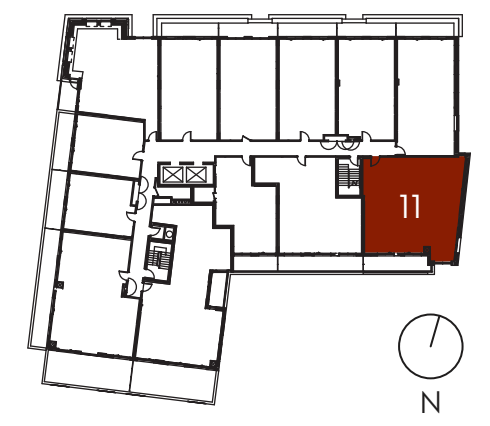

LANDFLOWER  
REAL ESTATE LTD. BROKERAGE

JULIETTE BALCONY

17 WALDORF

ONE BEDROOM  
MAY 21 2014

672 SQ.FT.

LANDFLOWER  
REAL ESTATE LTD. BROKERAGE

LANDFLOWER  
REAL ESTATE LTD. BROKERAGE

LANDPOWER REAL ESTATE LTD. BROKERAGE

LAND PROWER  
REAL ESTATE LTD. BROKERAGE

SUITE 02 THREE BEDROOM + DEN 1256 SQ.FT.  
JUNE 11 2014

LANDPOWER  
REAL ESTATE LTD. BROKERAGE

LAND PROVER  
REAL ESTATE LTD. BROKERAGE

LANDPROVER  
REAL ESTATE LTD. BROKERAGE