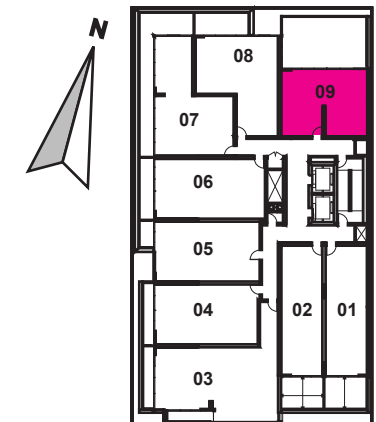

5F-15F KEY PLAN

PH7+ 595 sq. ft.

1 Bedroom + 1 Bathroom + Balcony 50 sq.ft.

**+king
condos**

King Street East, plus a whole lot more.

Exclusive listing brokerage MarketVision Real Estate Corporation. Brokers protected. Illustrations are artist's concept.

16F KEY PLAN

B5T+ 595 sq. ft.
1 Bedroom + 1 Bathroom + Terrace 402 sq.ft.

**+king
condos**

King Street East, plus a whole lot more.

Exclusive listing brokerage MarketVision Real Estate Corporation. Brokers protected. Illustrations are artist's concept.

4F KEY PLANS

1 Bedroom + Den

C1 + 620 sq. ft.

1 Bedroom + 1 Bathroom + Den + Balcony 57 sq.ft.

LANIER PROWSE
REAL ESTATE LTD. BROKERAGE

+king
condos

King Street East, plus a whole lot more.

Exclusive listing brokerage MarketVision Real Estate Corporation. Brokers protected. Illustrations are artist's concept.

5F-15F KEY PLAN

C1T+ 620 sq. ft.

1 Bedroom + Den + 1 Bathroom + Terrace 57 sq. ft.

LANIER PROWSE
REAL ESTATE BROKERAGE

+king
condos

King Street East, plus a whole lot more.

Exclusive listing brokerage MarketVision Real Estate Corporation. Brokers protected. Illustrations are artist's concept.