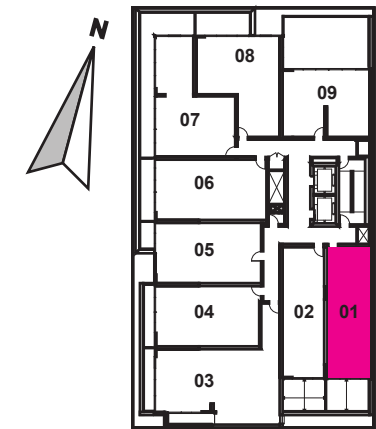

5F-15F KEY PLAN

B3A+ 580 sq. ft.
1 Bedroom + 1 Bathroom + Balcony 56 sq.ft.

LAND BROOKER
REAL ESTATE LTD. BROKERAGE

**+king
condos**

King Street East, plus a whole lot more.

Exclusive listing brokerage MarketVision Real Estate Corporation. Brokers protected. Illustrations are artist's concept.

5F-15F KEY PLAN

B3A-T+ 580 sq. ft.
1 Bedroom + 1 Bathroom + Terrace 125 sq.ft.

LAND ROOWER
REAL ESTATE LTD. BROKERAGE

**+king
condos**

King Street East, plus a whole lot more.

Exclusive listing brokerage MarketVision Real Estate Corporation. Brokers protected. Illustrations are artist's concept.

B3T+ 560 sq. ft.
1 Bedroom + 1 Bathroom + Terrace 125 sq.ft.

LANDPOWER
REAL ESTATE LTD. BROKERAGE

**+king
condos**

King Street East, plus a whole lot more.

Exclusive listing brokerage MarketVision Real Estate Corporation. Brokers protected. Illustrations are artist's concept.

B4 + 595 sq. ft.

1 Bedroom + 1 Bathroom

LANDPOWER
REAL ESTATE LTD. BROKERAGE

2F KEY PLAN

3F KEY PLAN

+king
condos

King Street East, plus a whole lot more.

Exclusive listing brokerage MarketVision Real Estate Corporation. Brokers protected. Illustrations are artist's concept.