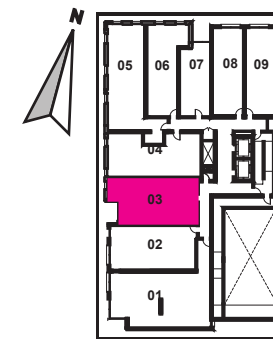

4F KEY PLANS

C4T+ 665 sq. ft.
1 Bedroom + 1 Bathroom + Den + Terrace 82 sq.ft.

LANDFLOWER
REAL ESTATE BROKERAGE

**+king
condos**

King Street East, plus a whole lot more.

Exclusive listing brokerage MarketVision Real Estate Corporation. Brokers protected. Illustrations are artist's concept.

C5 + 695 sq. ft.
1 Bedroom + 1 Bathroom + Den

LAND BROOKLYN
REAL ESTATE LTD. BROKERAGE

2F KEY PLAN

3F KEY PLAN

**+king
condos**

King Street East, plus a whole lot more.

Exclusive listing brokerage MarketVision Real Estate Corporation. Brokers protected. Illustrations are artist's concept.