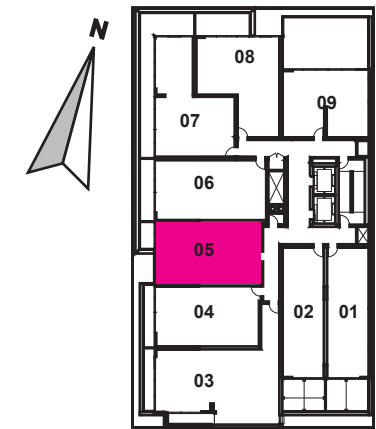

5F-15F KEY PLAN

C2T+ 635 sq. ft.
1 Bedroom + 1 Bathroom + Den + Terrace 36 sq.ft

LAND PROWLER
REAL ESTATE BROKERAGE

**+king
condos**

King Street East, plus a whole lot more.

Exclusive listing brokerage MarketVision Real Estate Corporation. Brokers protected. Illustrations are artist's concept.

C3 + 665 sq. ft.

1 Bedroom + Den + 1 Bathroom + Balcony 57 sq.ft.

LANDPRO REALTY BROKER

**+king
condos**

King Street East, plus a whole lot more.

Exclusive listing brokerage MarketVision Real Estate Corporation. Brokers protected. Illustrations are artist's concept.

5F-15F KEY PLAN

C3T+ 665 sq. ft.
1 Bedroom + 1 Bathroom + Den + Terrace 114 sq.ft.

LAND DROPPER
REAL ESTATE BROKERAGE

**+king
condos**

King Street East, plus a whole lot more.

Exclusive listing brokerage MarketVision Real Estate Corporation. Brokers protected. Illustrations are artist's concept.