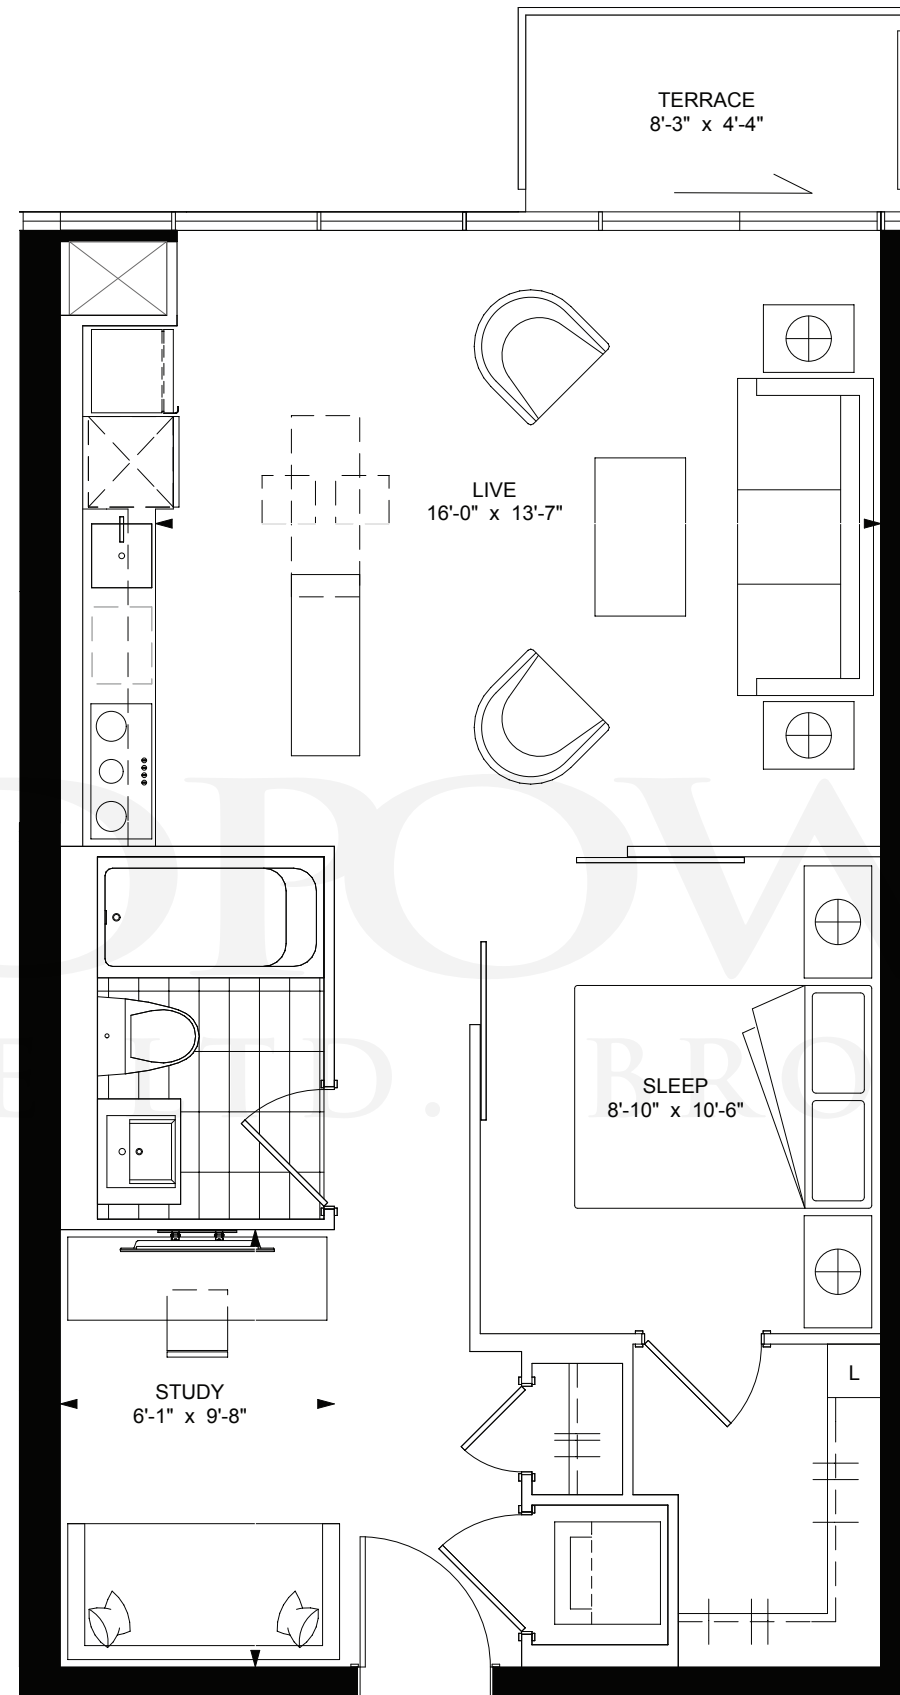

5F-15F KEY PLAN

C1T+ 620 sq. ft.

1 Bedroom + Den + 1 Bathroom + Terrace 57 sq. ft.

LANIER PROWSE
REAL ESTATE BROKERAGE

+king
condos

King Street East, plus a whole lot more.

Exclusive listing brokerage MarketVision Real Estate Corporation. Brokers protected. Illustrations are artist's concept.

4F KEY PLANS

C2 + 635 sq. ft.

1 Bedroom + Den + 1 Bathroom + Balcony 36 sq.ft.

LANIER PROWSE
REAL ESTATE LTD. BROKERAGE

+king
condos

King Street East, plus a whole lot more.

Exclusive listing brokerage MarketVision Real Estate Corporation. Brokers protected. Illustrations are artist's concept.

5F-15F KEY PLAN

C2T+ 635 sq. ft.
1 Bedroom + 1 Bathroom + Den + Terrace 36 sq.ft

LAND PROWLER
REAL ESTATE BROKERAGE

**+king
condos**

King Street East, plus a whole lot more.

Exclusive listing brokerage MarketVision Real Estate Corporation. Brokers protected. Illustrations are artist's concept.