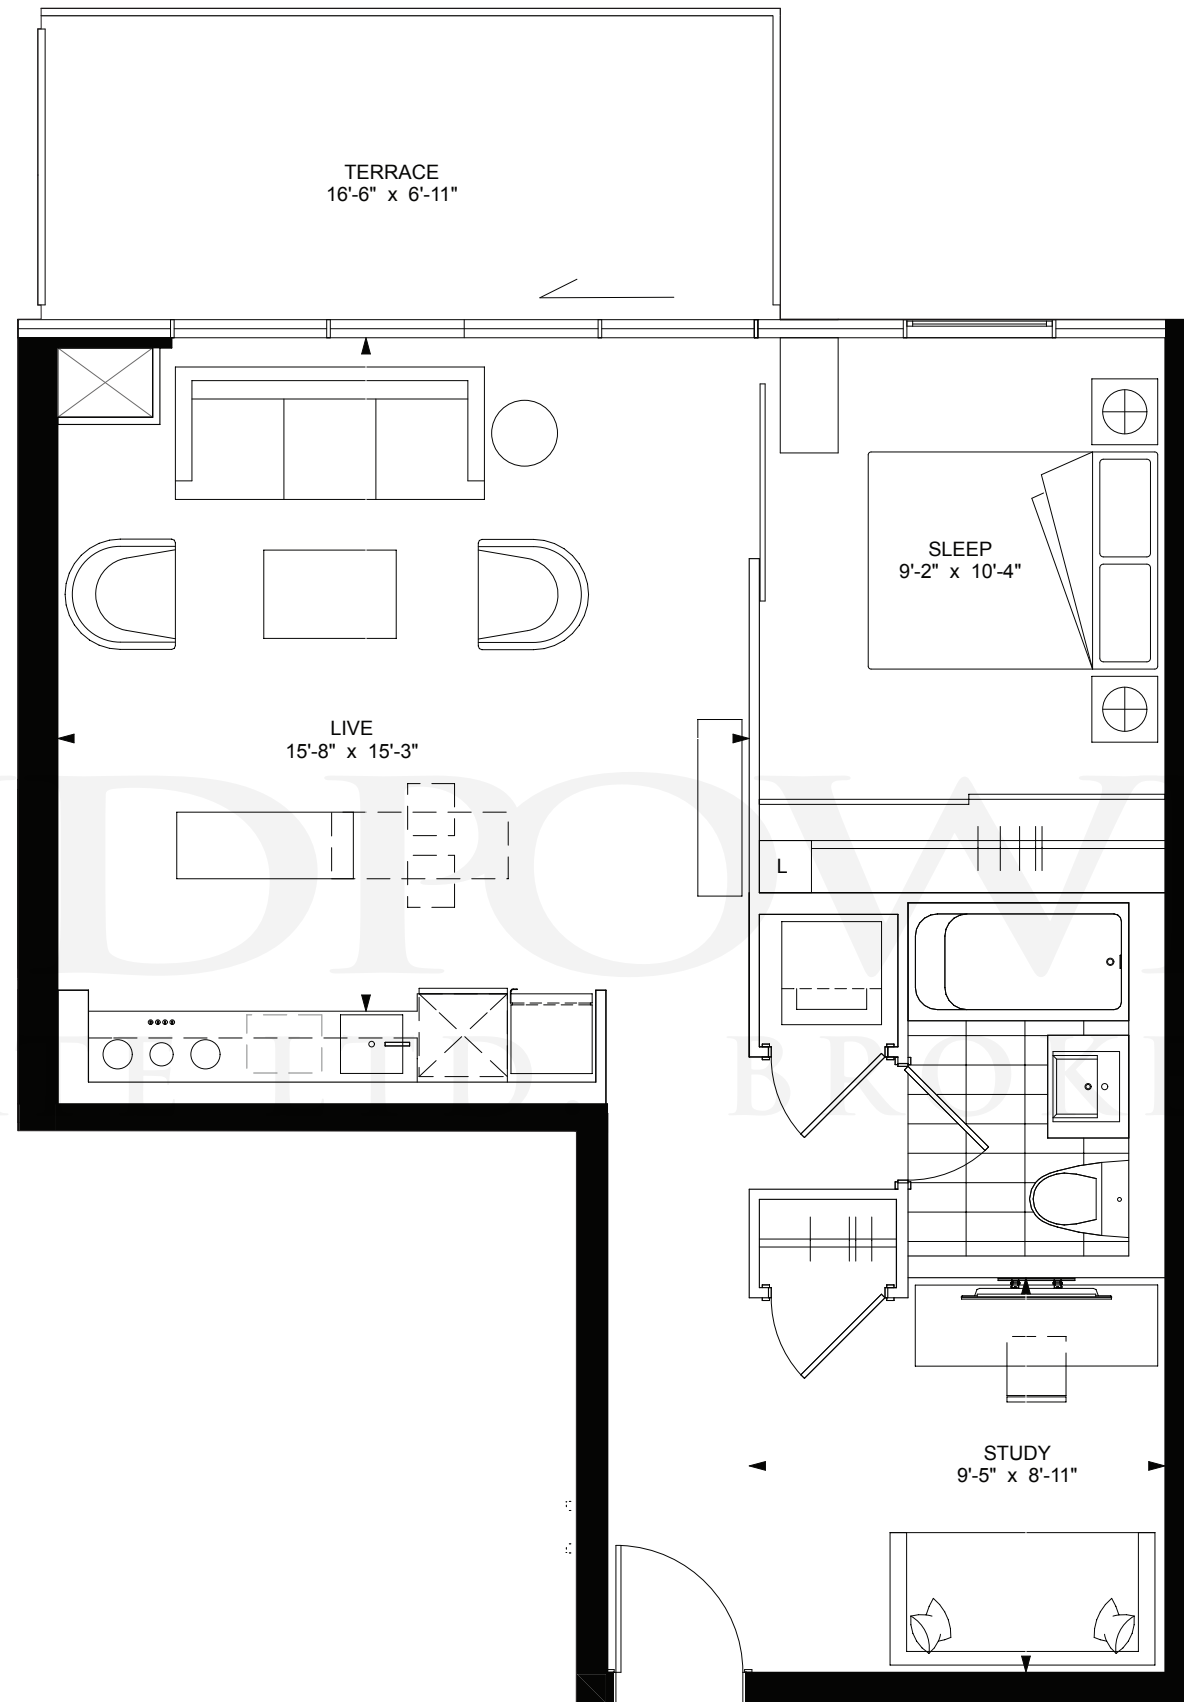

C3 + 665 sq. ft.

1 Bedroom + Den + 1 Bathroom + Balcony 57 sq.ft.

LANDPRO REALTY BROKER

**+king
condos**

King Street East, plus a whole lot more.

Exclusive listing brokerage MarketVision Real Estate Corporation. Brokers protected. Illustrations are artist's concept.

5F-15F KEY PLAN

C3T+ 665 sq. ft.
1 Bedroom + 1 Bathroom + Den + Terrace 114 sq.ft.

LAND DROPPER
REAL ESTATE BROKERAGE

**+king
condos**

King Street East, plus a whole lot more.

Exclusive listing brokerage MarketVision Real Estate Corporation. Brokers protected. Illustrations are artist's concept.