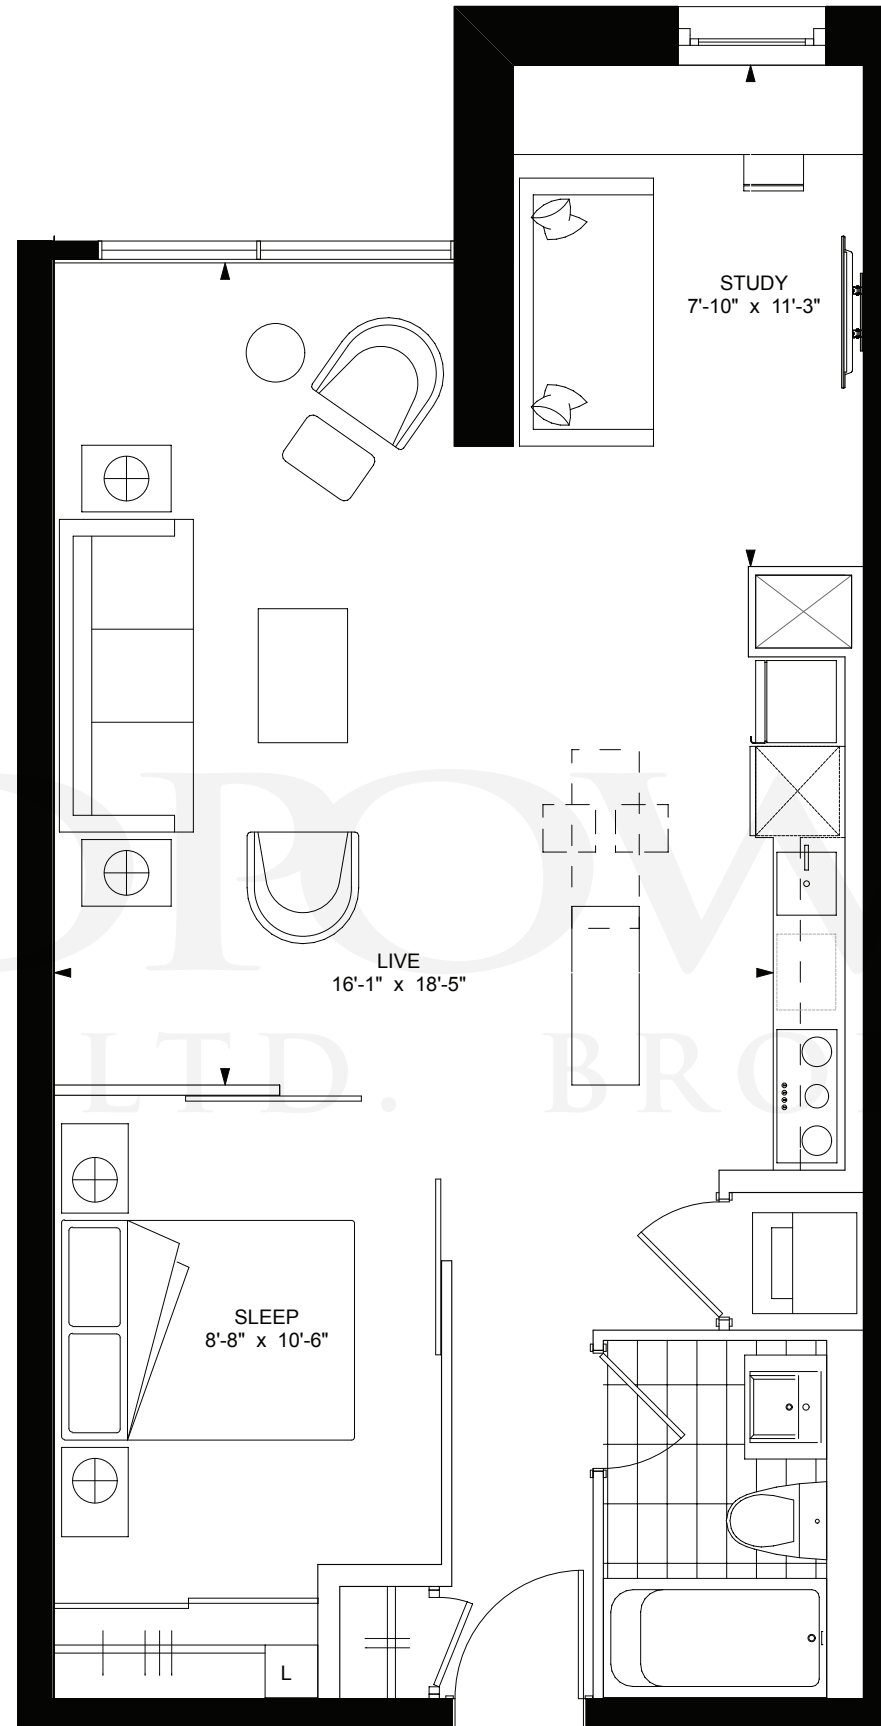

4F KEY PLANS

C4T+ 665 sq. ft.
1 Bedroom + 1 Bathroom + Den + Terrace 82 sq.ft.

LANDFLOWER
REAL ESTATE BROKERAGE

**+king
condos**

King Street East, plus a whole lot more.

Exclusive listing brokerage MarketVision Real Estate Corporation. Brokers protected. Illustrations are artist's concept.

C5 + 695 sq. ft.
1 Bedroom + 1 Bathroom + Den

LAND BROOKLYN
REAL ESTATE LTD. BROKERAGE

2F KEY PLAN

3F KEY PLAN

**+king
condos**

King Street East, plus a whole lot more.

Exclusive listing brokerage MarketVision Real Estate Corporation. Brokers protected. Illustrations are artist's concept.