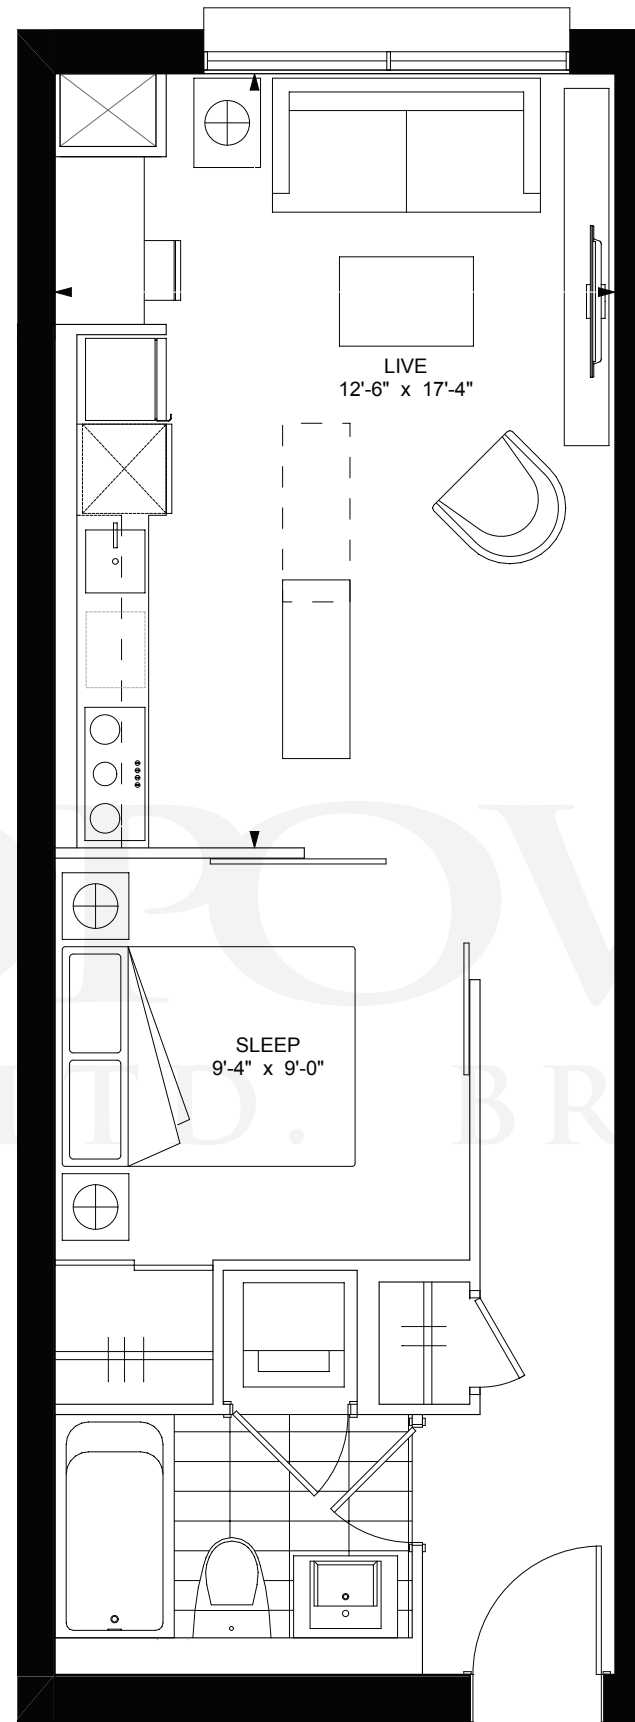

B1 + 520 sq. ft.

1 Bedroom + 1 Bathroom

LAND PROWVER
REAL ESTATE INC. BROKERAGE

+king
condos

King Street East, plus a whole lot more.

Exclusive listing brokerage MarketVision Real Estate Corporation. Brokers protected. Illustrations are artist's concept.