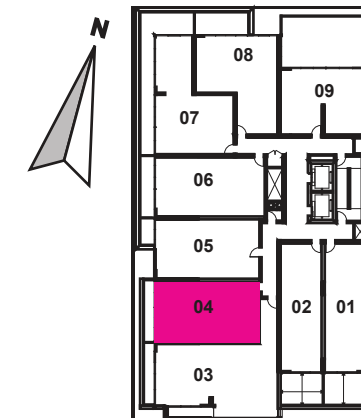

4F KEY PLANS

1 Bedroom + Den

C1 + 620 sq. ft.

1 Bedroom + 1 Bathroom + Den + Balcony 57 sq.ft.

LANIER PROWSE
REAL ESTATE LTD. BROKERAGE

+king
condos

King Street East, plus a whole lot more.

Exclusive listing brokerage MarketVision Real Estate Corporation. Brokers protected. Illustrations are artist's concept.

5F-15F KEY PLAN

C1T+ 620 sq. ft.

1 Bedroom + Den + 1 Bathroom + Terrace 57 sq. ft.

LANIER PROWSE
REAL ESTATE BROKERAGE

+king
condos

King Street East, plus a whole lot more.

Exclusive listing brokerage MarketVision Real Estate Corporation. Brokers protected. Illustrations are artist's concept.

4F KEY PLANS

C2 + 635 sq. ft.

1 Bedroom + Den + 1 Bathroom + Balcony 36 sq.ft.

LANIER PROWSE
REAL ESTATE LTD. BROKERAGE

+king
condos

King Street East, plus a whole lot more.

Exclusive listing brokerage MarketVision Real Estate Corporation. Brokers protected. Illustrations are artist's concept.