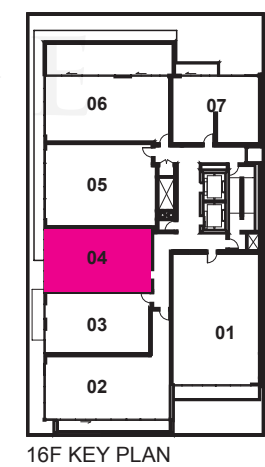

5F-15F KEY PLAN

D3T+ 955 sq. ft.

2 Bedrooms + 2 Bathrooms + 1 Terrace 60 sq.ft. + 1 Terrace 45 sq.ft.

**+king
condos**

King Street East, plus a whole lot more.

Exclusive listing brokerage MarketVision Real Estate Corporation. Brokers protected. Illustrations are artist's concept.

PH4+ 1020 sq. ft.

2 Bedrooms + 2 Bathrooms + Terrace 157 sq.ft.

**+king
condos**

King Street East, plus a whole lot more.

Exclusive listing brokerage MarketVision Real Estate Corporation. Brokers protected. Illustrations are artist's concept.