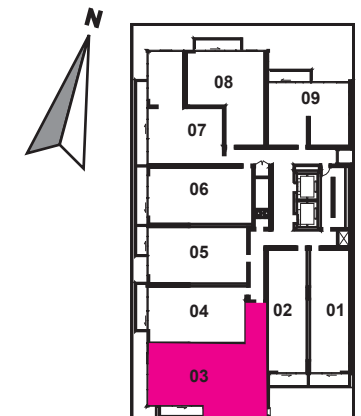

16F KEY PLAN

D2 + 880 sq. ft.
2 Bedrooms + 2 Bathrooms

LANDFLOWER
REAL ESTATE LTD. BROKERAGE

**+king
condos**

King Street East, plus a whole lot more.

Exclusive listing brokerage MarketVision Real Estate Corporation. Brokers protected. Illustrations are artist's concept.

2F KEY PLAN

3F KEY PLAN

D3 + 955 sq. ft.

2 Bedrooms + 2 Bathrooms + Balcony 45 sq.ft.

**+king
condos**

King Street East, plus a whole lot more.

Exclusive listing brokerage MarketVision Real Estate Corporation. Brokers protected. Illustrations are artist's concept.

5F-15F KEY PLAN

D3T+ 955 sq. ft.

2 Bedrooms + 2 Bathrooms + 1 Terrace 60 sq.ft. + 1 Terrace 45 sq.ft.

**+king
condos**

King Street East, plus a whole lot more.

Exclusive listing brokerage MarketVision Real Estate Corporation. Brokers protected. Illustrations are artist's concept.