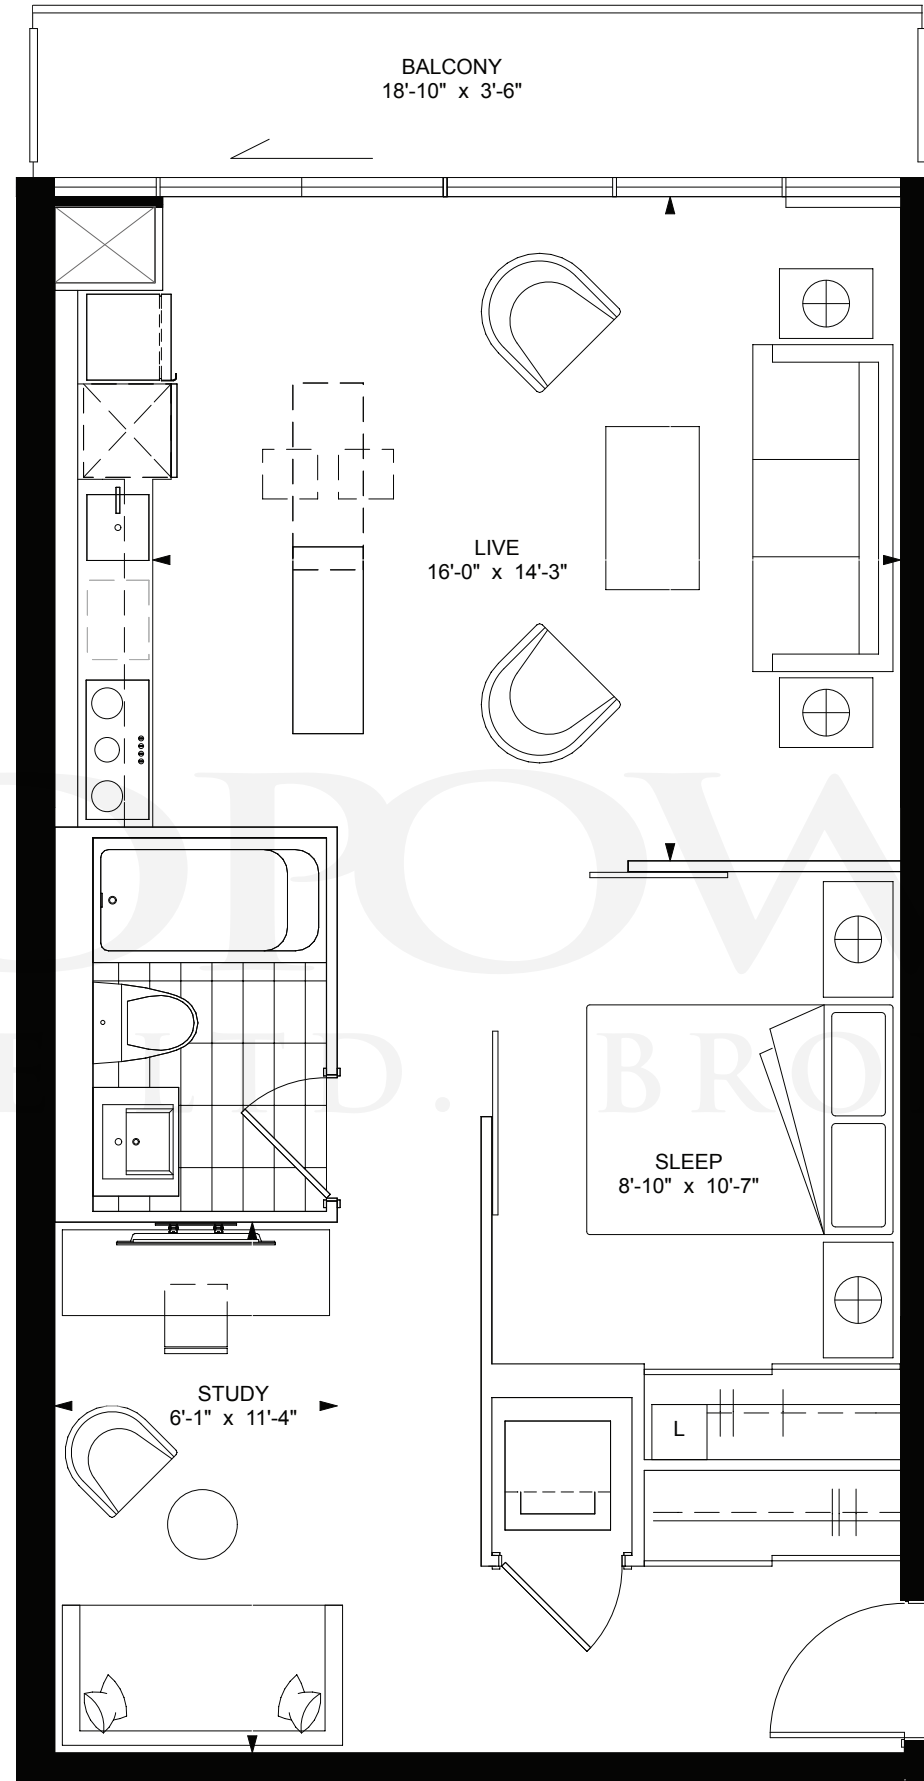

C4 + 665 sq. ft.
1 Bedroom + Den + 1 Bathroom + Balcony 70 sq.ft.

**+king
condos**

King Street East, plus a whole lot more.

Exclusive listing brokerage MarketVision Real Estate Corporation. Brokers protected. Illustrations are artist's concept.