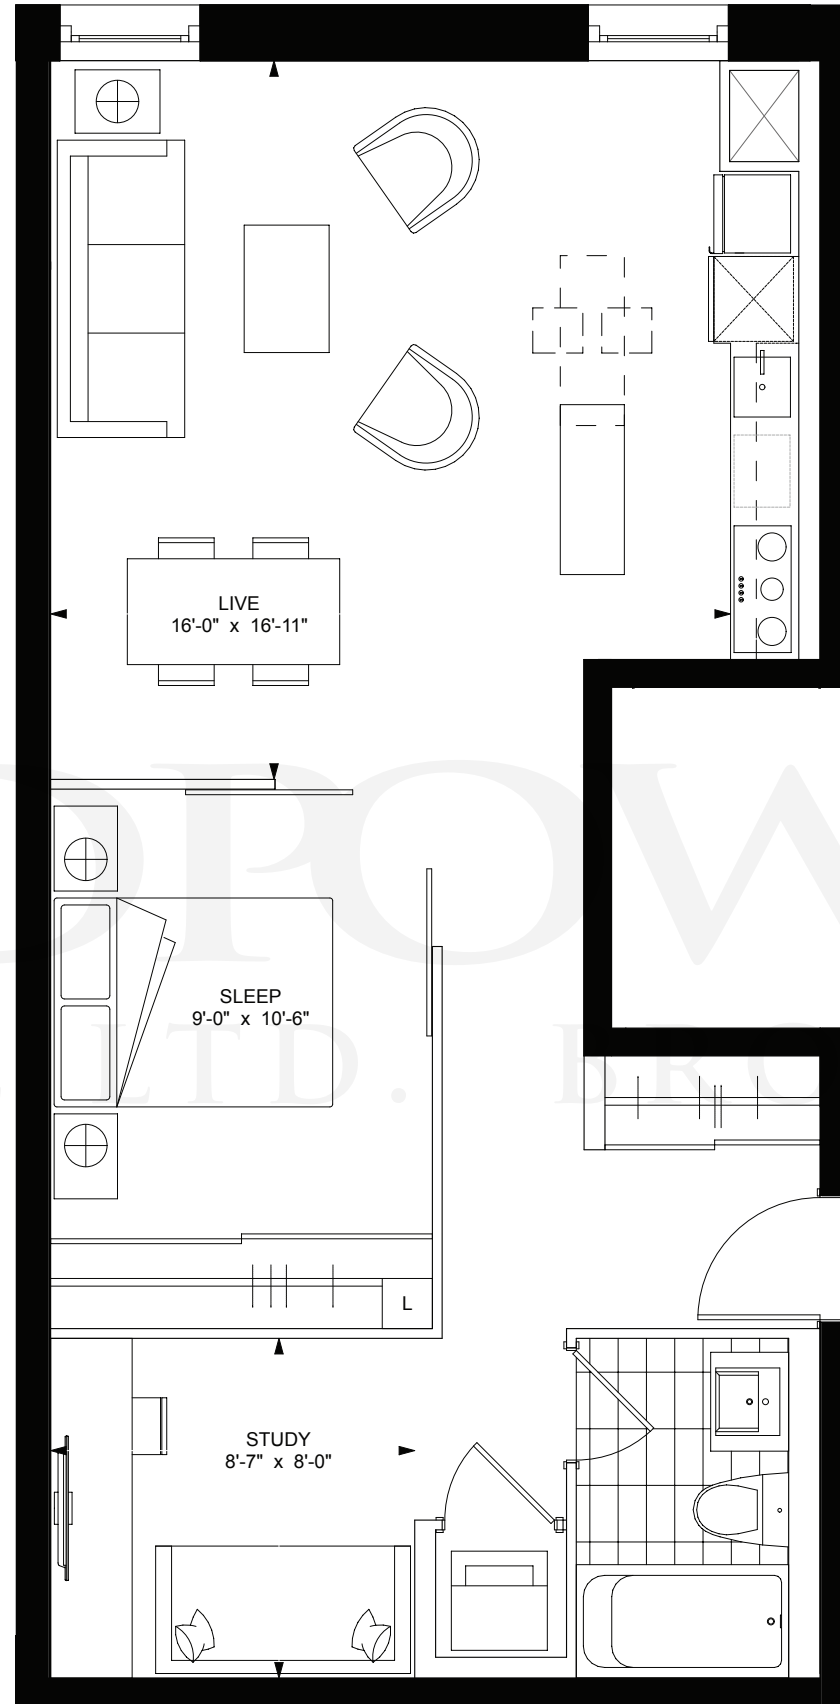

5F-15F KEY PLAN

C6T+ 696 sq. ft.

1 Bedroom + 1 Bathroom + Den + Terrace 275 sq.ft.

**+king
condos**

King Street East, plus a whole lot more.

Exclusive listing brokerage MarketVision Real Estate Corporation. Brokers protected. Illustrations are artist's concept.

4F KEY PLANS

C7 + 705 sq. ft.
1 Bedroom + 1 Bathroom + Den

LANDSPLOUNDER
REAL ESTATE LTD. BROKERAGE

**+king
condos**

King Street East, plus a whole lot more.

Exclusive listing brokerage MarketVision Real Estate Corporation. Brokers protected. Illustrations are artist's concept.

2F KEY PLAN

C8 + 730 sq. ft.

1 Bedroom + 1 Bathroom + Den

LAND PROWERS
REAL ESTATE LTD. BROKERAGE

+king
condos

King Street East, plus a whole lot more.

Exclusive listing brokerage MarketVision Real Estate Corporation. Brokers protected. Illustrations are artist's concept.