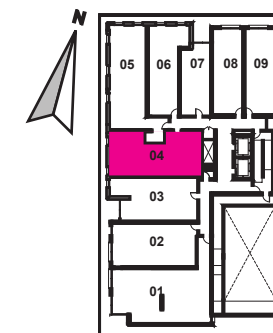

5F-15F KEY PLAN

C6T+ 696 sq. ft.

1 Bedroom + 1 Bathroom + Den + Terrace 275 sq.ft.

**+king
condos**

King Street East, plus a whole lot more.

Exclusive listing brokerage MarketVision Real Estate Corporation. Brokers protected. Illustrations are artist's concept.

4F KEY PLANS

C7 + 705 sq. ft.
1 Bedroom + 1 Bathroom + Den

LANDSPLOUNDER
REAL ESTATE LTD. BROKERAGE

**+king
condos**

King Street East, plus a whole lot more.

Exclusive listing brokerage MarketVision Real Estate Corporation. Brokers protected. Illustrations are artist's concept.

2F KEY PLAN

C8 + 730 sq. ft.

1 Bedroom + 1 Bathroom + Den

LAND PROWERS
REAL ESTATE LTD. BROKERAGE

+king
condos

King Street East, plus a whole lot more.

Exclusive listing brokerage MarketVision Real Estate Corporation. Brokers protected. Illustrations are artist's concept.