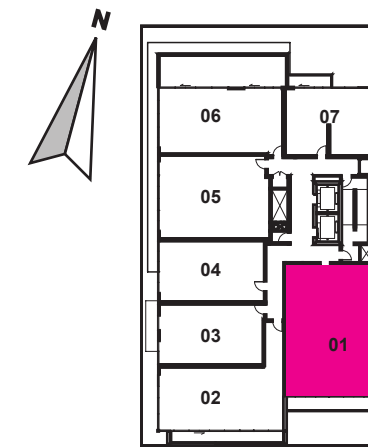

3F KEY PLAN

E2 + 1110 sq. ft.

2 Bedrooms + 2 Bathrooms + Den

LANE POWER
REAL ESTATE LTD. BROKERAGE

**+king
condos**

King Street East, plus a whole lot more.

Exclusive listing brokerage MarketVision Real Estate Corporation. Brokers protected. Illustrations are artist's concept.

2F KEY PLAN

PH1+ 1140 sq. ft.
2 Bedrooms + 2 Bathrooms + Den + Balcony 105 sq.ft.

LANDPOWER
REAL ESTATE LTD. BROKERAGE

**+king
condos**

King Street East, plus a whole lot more.

Exclusive listing brokerage MarketVision Real Estate Corporation. Brokers protected. Illustrations are artist's concept.