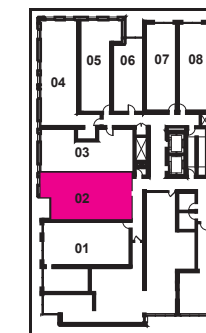

4F KEY PLANS

C4T+ 665 sq. ft.
1 Bedroom + 1 Bathroom + Den + Terrace 82 sq.ft.

LANDFLOWER
REAL ESTATE BROKERAGE

**+king
condos**

King Street East, plus a whole lot more.

Exclusive listing brokerage MarketVision Real Estate Corporation. Brokers protected. Illustrations are artist's concept.

C5 + 695 sq. ft.
1 Bedroom + 1 Bathroom + Den

LAND BROOKLYN
REAL ESTATE LTD. BROKERAGE

2F KEY PLAN

3F KEY PLAN

**+king
condos**

King Street East, plus a whole lot more.

Exclusive listing brokerage MarketVision Real Estate Corporation. Brokers protected. Illustrations are artist's concept.