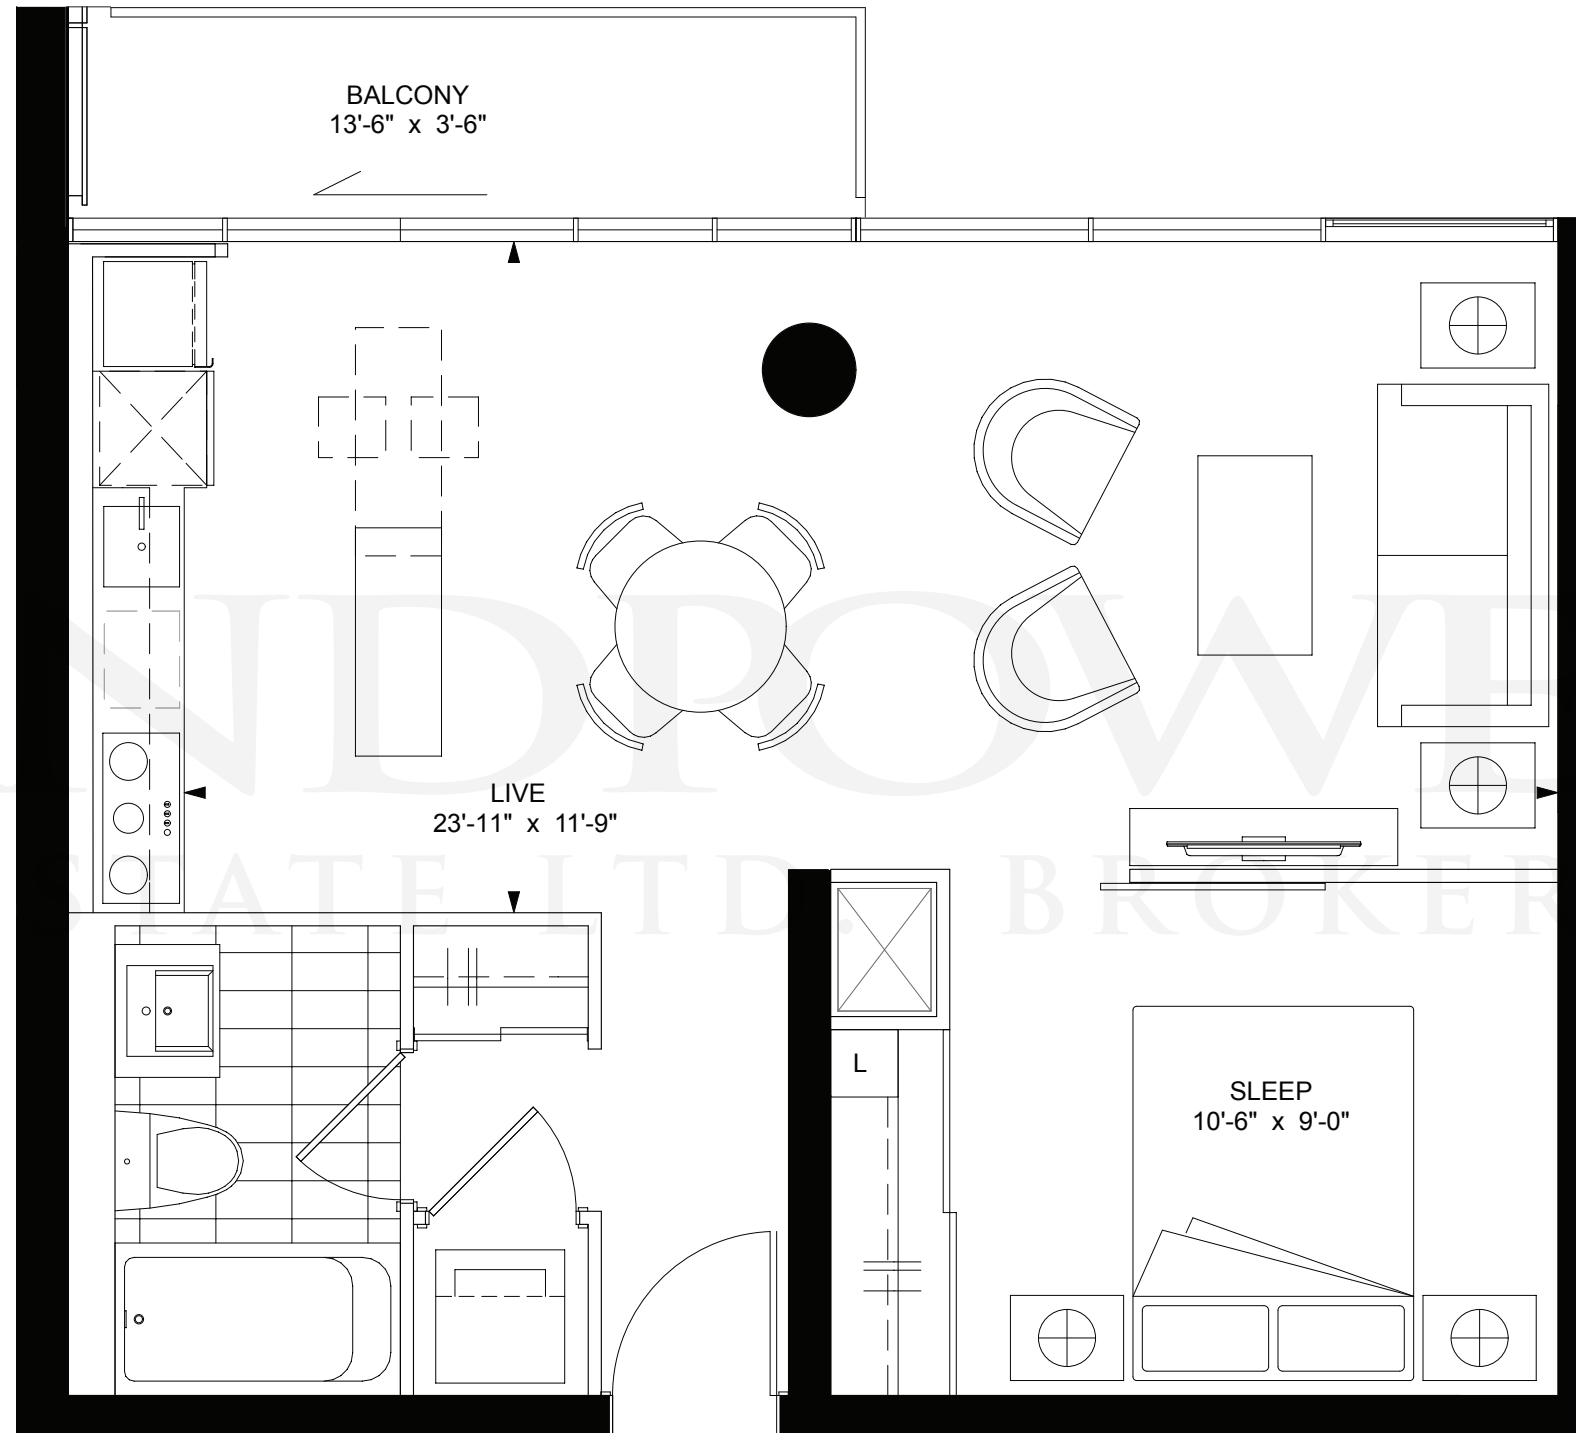

B5 + 595 sq. ft.

1 Bedroom + 1 Bathroom + Balcony 50 sq.ft.

**+king
condos**

King Street East, plus a whole lot more.

Exclusive listing brokerage MarketVision Real Estate Corporation. Brokers protected. Illustrations are artist's concept.