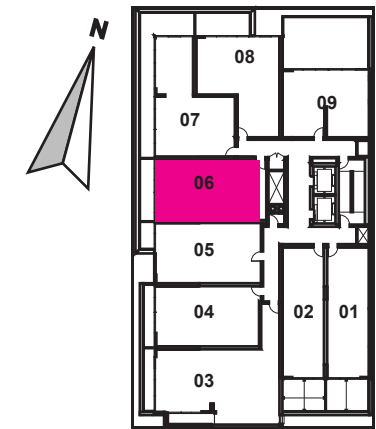

4F KEY PLANS

C4T+ 665 sq. ft.
1 Bedroom + 1 Bathroom + Den + Terrace 82 sq.ft.

LANDFLOWER
REAL ESTATE BROKERAGE

**+king
condos**

King Street East, plus a whole lot more.

Exclusive listing brokerage MarketVision Real Estate Corporation. Brokers protected. Illustrations are artist's concept.

C5 + 695 sq. ft.
1 Bedroom + 1 Bathroom + Den

LAND BROOKLYN
REAL ESTATE LTD. BROKERAGE

2F KEY PLAN

3F KEY PLAN

**+king
condos**

King Street East, plus a whole lot more.

Exclusive listing brokerage MarketVision Real Estate Corporation. Brokers protected. Illustrations are artist's concept.