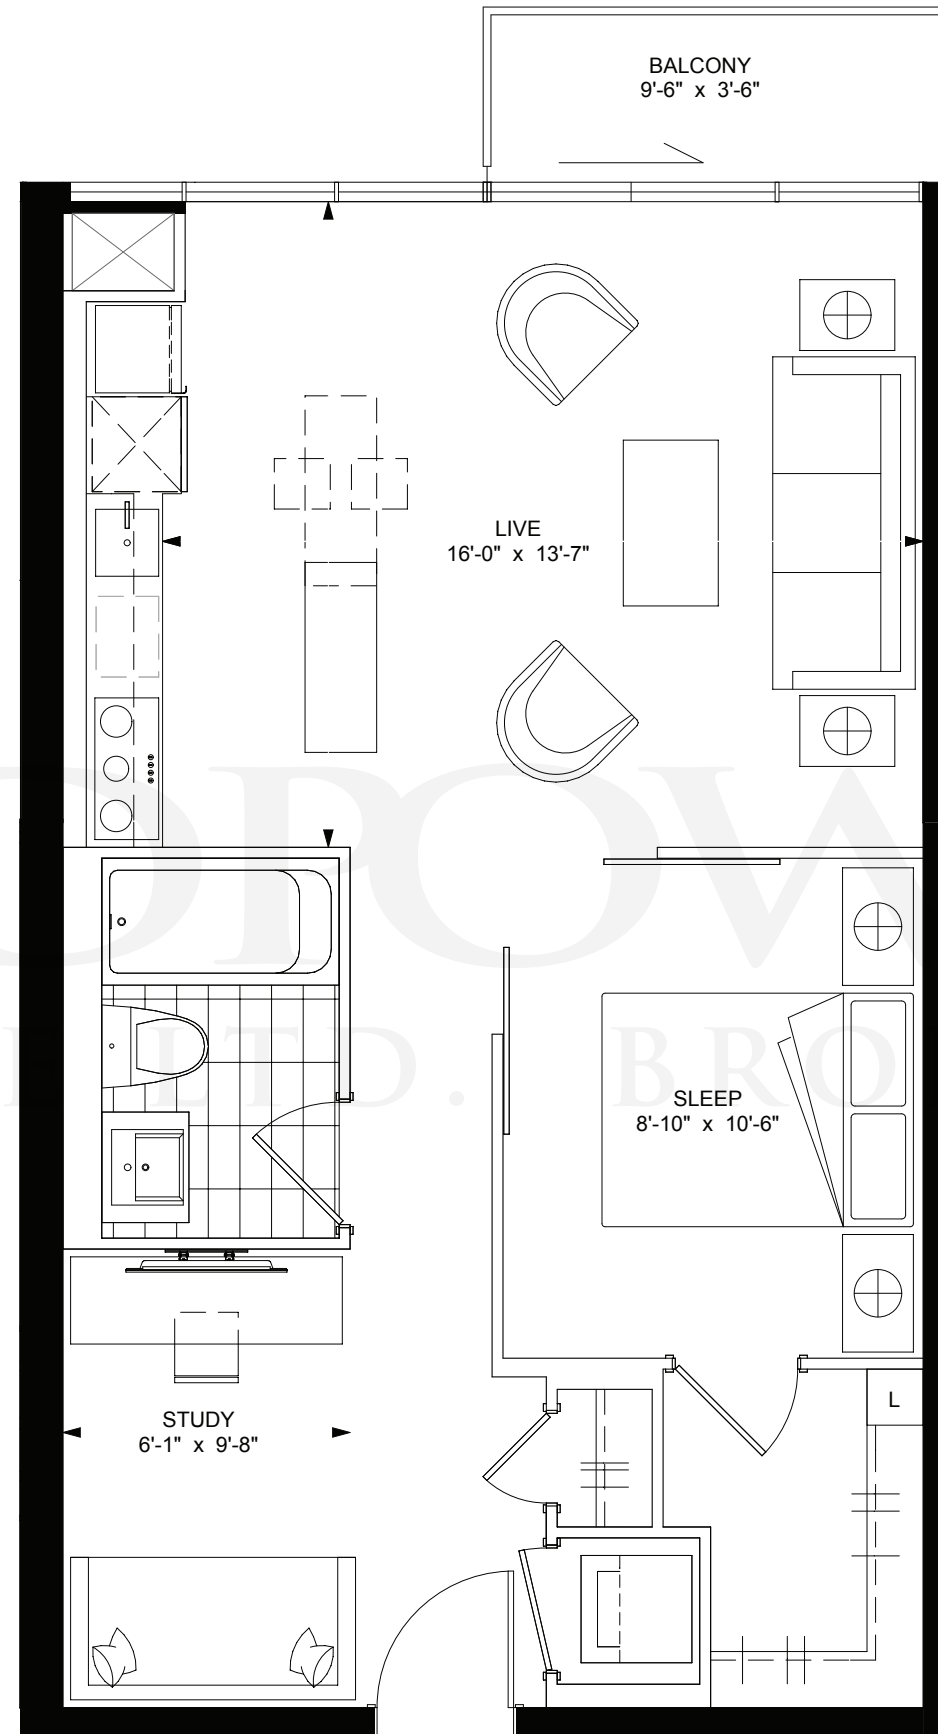

C2 + 635 sq. ft.

1 Bedroom + Den + 1 Bathroom + Balcony 36 sq.ft.

LANIER PROWSE
REAL ESTATE LTD. BROKERAGE

+king
condos

King Street East, plus a whole lot more.

Exclusive listing brokerage MarketVision Real Estate Corporation. Brokers protected. Illustrations are artist's concept.