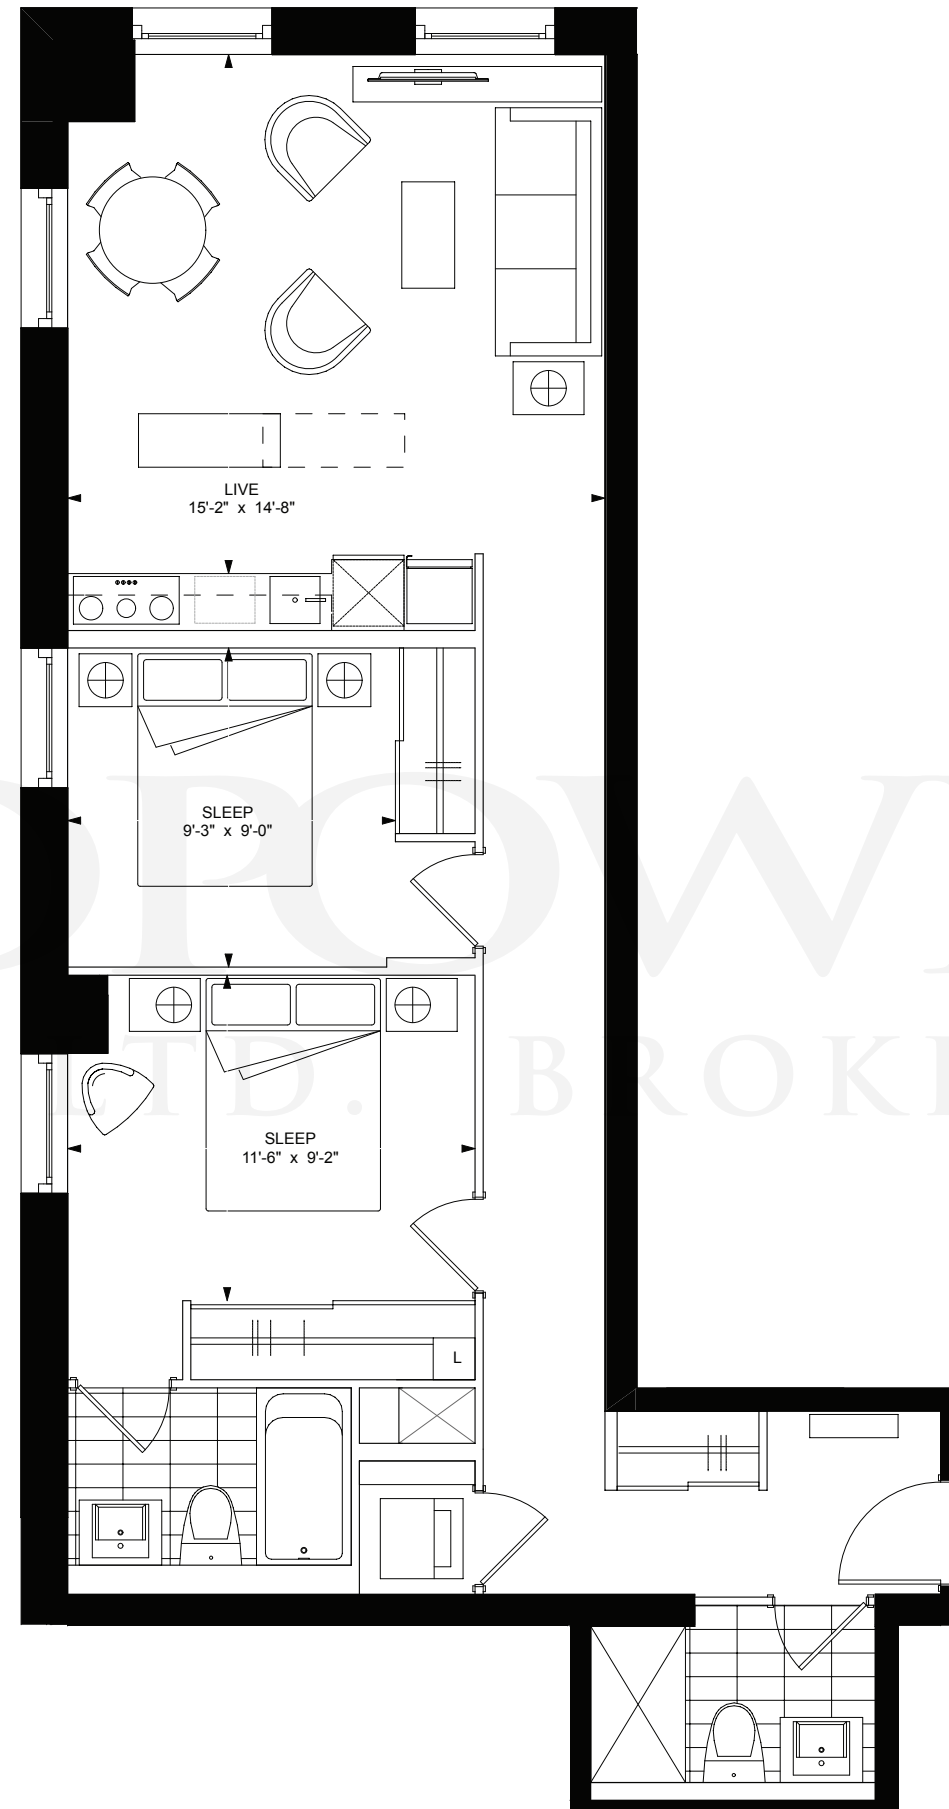

2F KEY PLAN

C8 + 730 sq. ft.

1 Bedroom + 1 Bathroom + Den

LAND PROWERS
REAL ESTATE LTD. BROKERAGE

+king
condos

King Street East, plus a whole lot more.

Exclusive listing brokerage MarketVision Real Estate Corporation. Brokers protected. Illustrations are artist's concept.

2 Bedroom

PH2+ 855 sq. ft.

2 Bedrooms + 2 Bathrooms + Terrace 113 sq.ft.

**+king
condos**

King Street East, plus a whole lot more.

Exclusive listing brokerage MarketVision Real Estate Corporation. Brokers protected. Illustrations are artist's concept.

16F KEY PLAN

D2 + 880 sq. ft.
2 Bedrooms + 2 Bathrooms

LANDFLOWER
REAL ESTATE LTD. BROKERAGE

**+king
condos**

King Street East, plus a whole lot more.

Exclusive listing brokerage MarketVision Real Estate Corporation. Brokers protected. Illustrations are artist's concept.