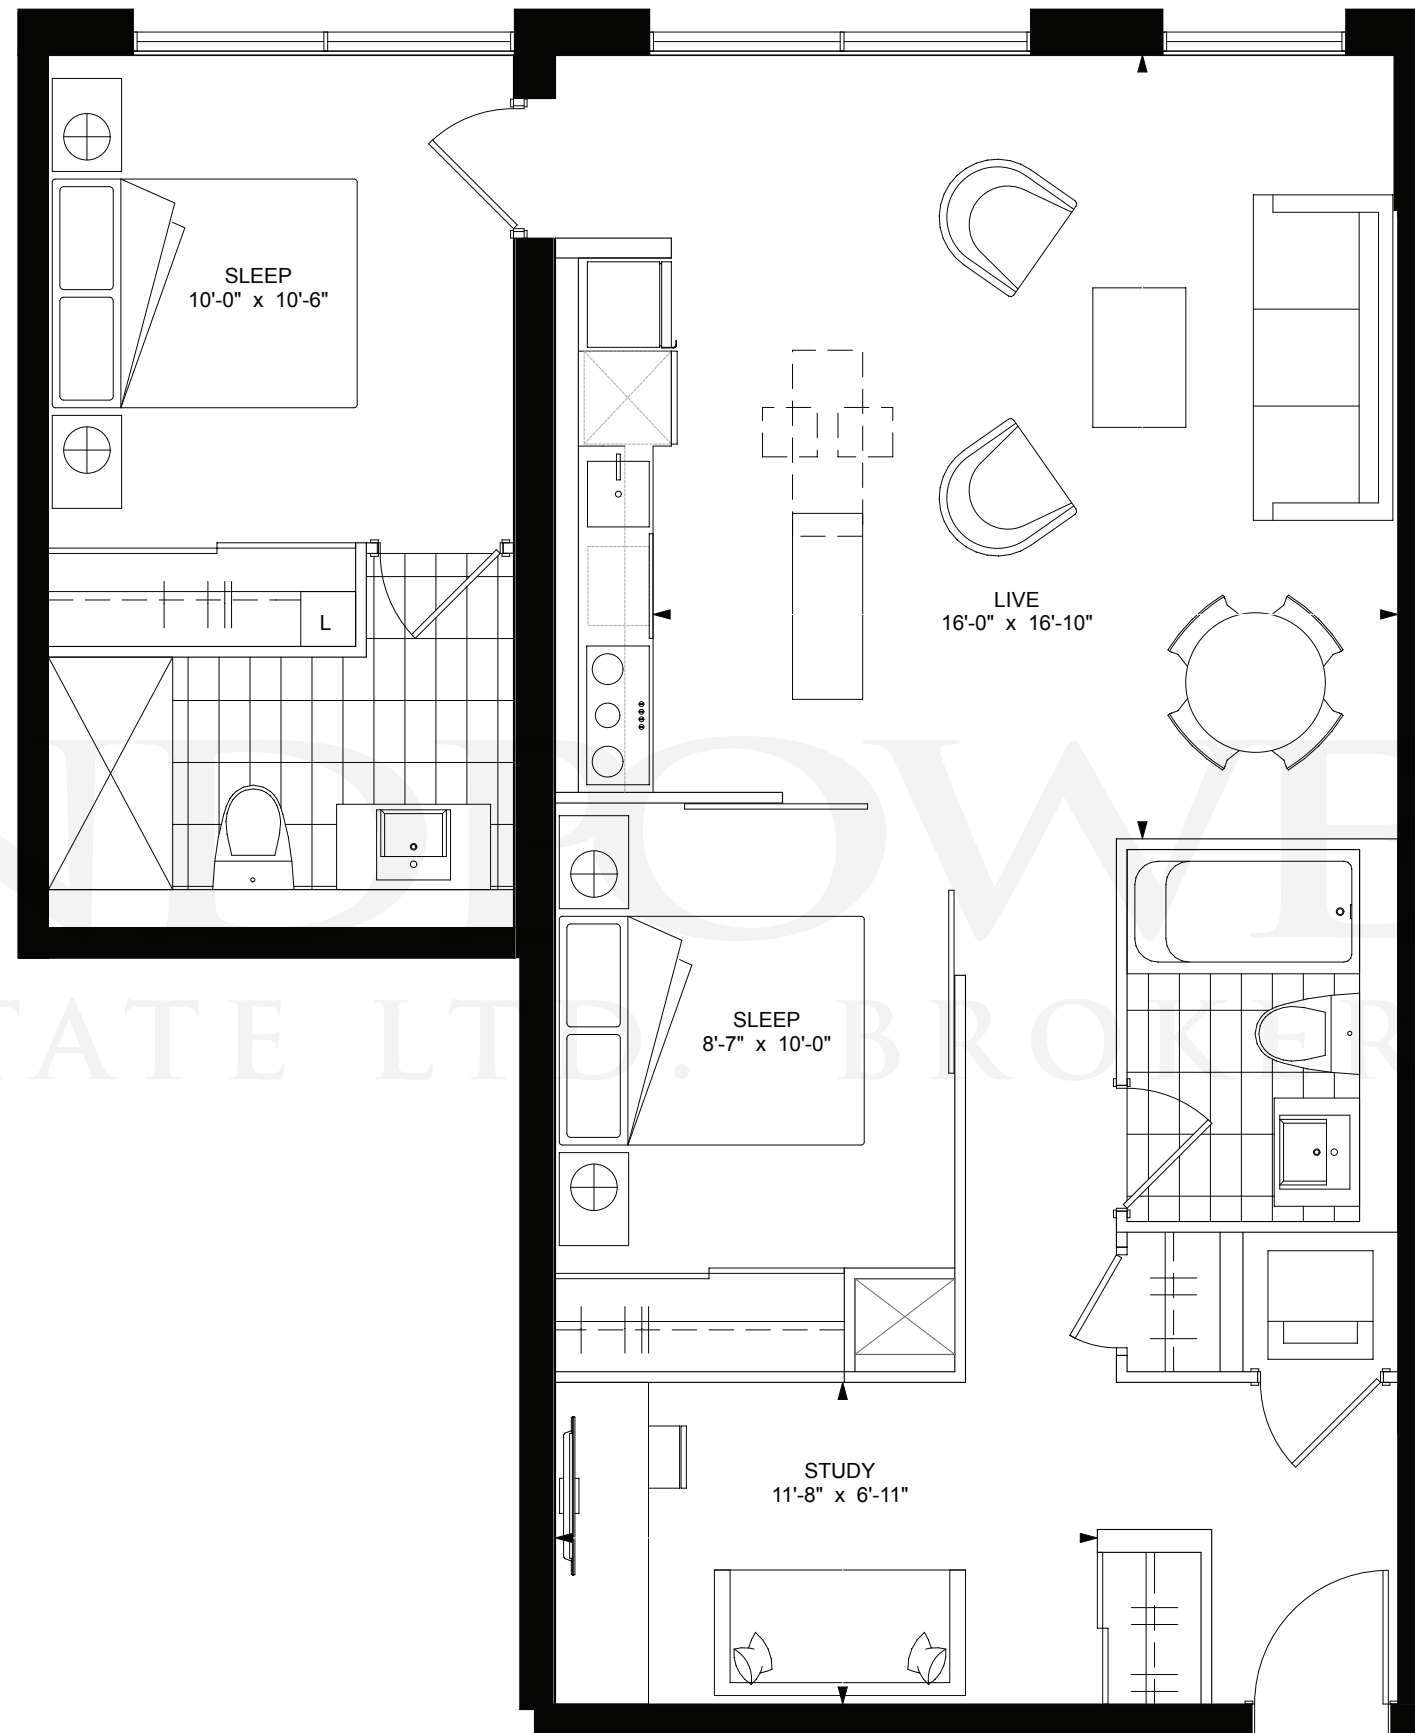

E1 + 950 sq. ft.
2 Bedrooms + 2 Bathrooms + Den

LANDFLOWER
REAL ESTATE LTD. BROKERAGE

**+king
condos**

King Street East, plus a whole lot more.

Exclusive listing brokerage MarketVision Real Estate Corporation. Brokers protected. Illustrations are artist's concept.