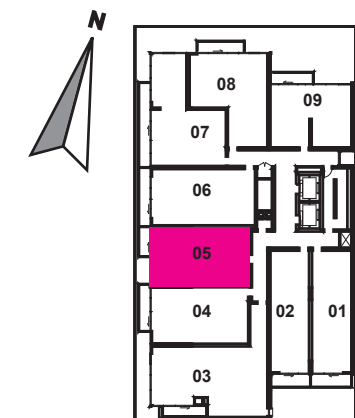

5F-15F KEY PLAN

C1T+ 620 sq. ft.

1 Bedroom + Den + 1 Bathroom + Terrace 57 sq. ft.

LANIER PROWSE
REAL ESTATE BROKERAGE

+king
condos

King Street East, plus a whole lot more.

Exclusive listing brokerage MarketVision Real Estate Corporation. Brokers protected. Illustrations are artist's concept.

4F KEY PLANS

C2 + 635 sq. ft.

1 Bedroom + Den + 1 Bathroom + Balcony 36 sq.ft.

LANIER PROWSE
REAL ESTATE LTD. BROKERAGE

+king
condos

King Street East, plus a whole lot more.

Exclusive listing brokerage MarketVision Real Estate Corporation. Brokers protected. Illustrations are artist's concept.

5F-15F KEY PLAN

C2T+ 635 sq. ft.
1 Bedroom + 1 Bathroom + Den + Terrace 36 sq.ft

LAND PROWLER
REAL ESTATE BROKERAGE

**+king
condos**

King Street East, plus a whole lot more.

Exclusive listing brokerage MarketVision Real Estate Corporation. Brokers protected. Illustrations are artist's concept.