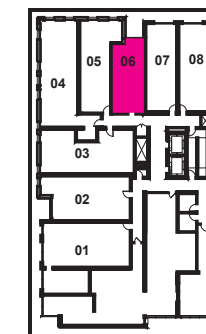

37 Sherbourne Street, Toronto, Ontario, M5A 1K2

EXCLUSIVE LISTING BROKER: MARKETVISION REAL ESTATE CORPORATION, BROKER

Studio

A1 + 415 sq. ft.
Studio + 1 Bathroom

LAND BROOKER
REAL ESTATE BROKERAGE

2F KEY PLAN

3F KEY PLAN

**+king
condos**

King Street East, plus a whole lot more.

Exclusive listing brokerage MarketVision Real Estate Corporation. Brokers protected. Illustrations are artist's concept.

1 Bedroom

B1 + 520 sq. ft.