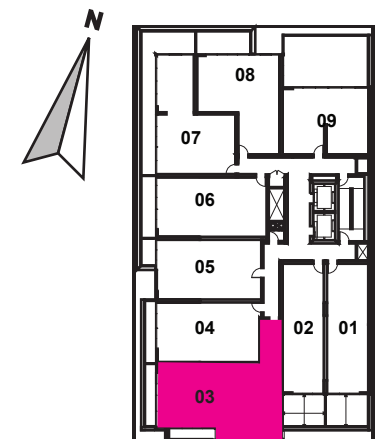

5F-15F KEY PLAN

D3T+ 955 sq. ft.

2 Bedrooms + 2 Bathrooms + 1 Terrace 60 sq.ft. + 1 Terrace 45 sq.ft.

**+king
condos**

King Street East, plus a whole lot more.

Exclusive listing brokerage MarketVision Real Estate Corporation. Brokers protected. Illustrations are artist's concept.

PH4+ 1020 sq. ft.

2 Bedrooms + 2 Bathrooms + Terrace 157 sq.ft.

**+king
condos**

King Street East, plus a whole lot more.

Exclusive listing brokerage MarketVision Real Estate Corporation. Brokers protected. Illustrations are artist's concept.