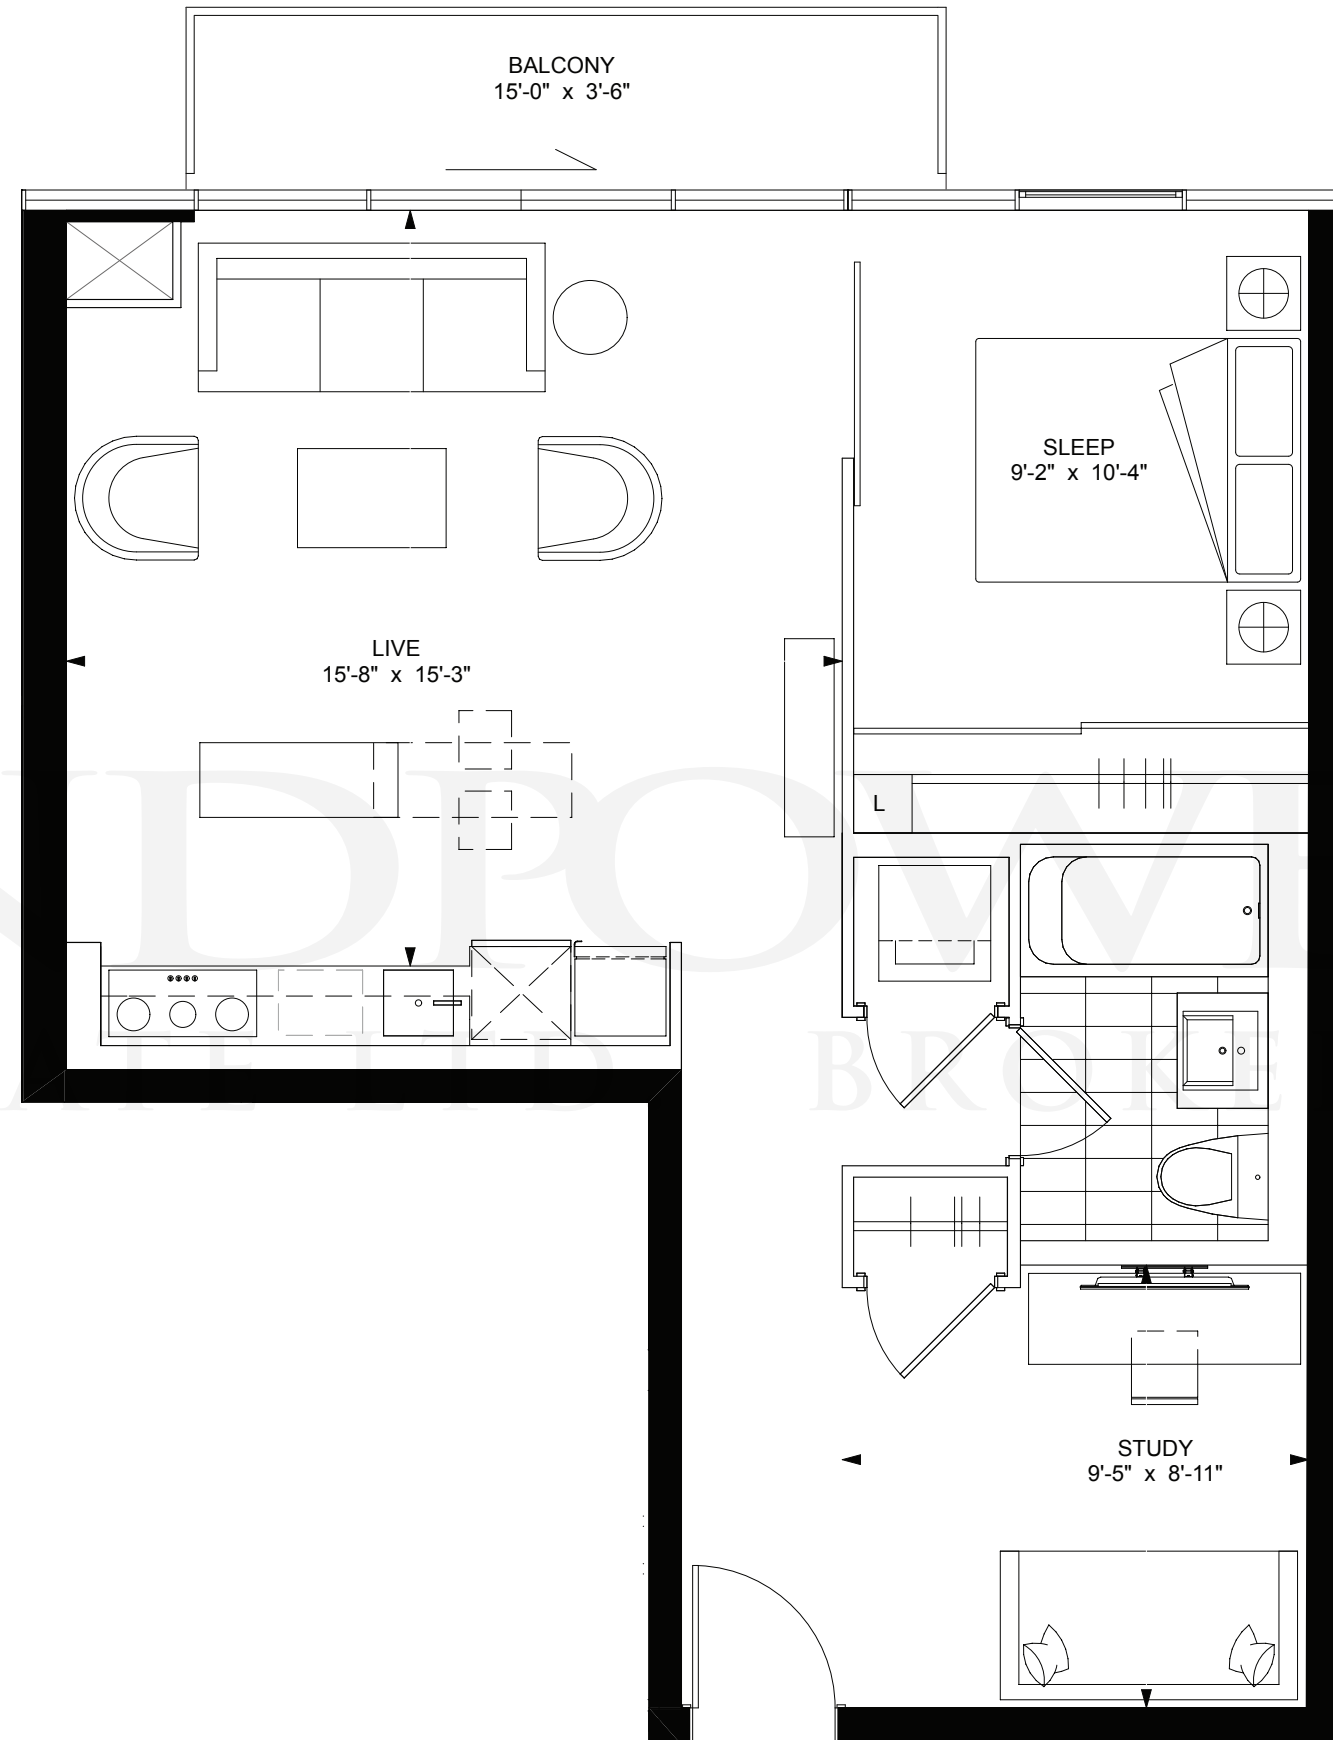

5F-15F KEY PLAN

C2T+ 635 sq. ft.
1 Bedroom + 1 Bathroom + Den + Terrace 36 sq.ft

LAND PROWLER
REAL ESTATE BROKERAGE

**+king
condos**

King Street East, plus a whole lot more.

Exclusive listing brokerage MarketVision Real Estate Corporation. Brokers protected. Illustrations are artist's concept.

C3 + 665 sq. ft.

1 Bedroom + Den + 1 Bathroom + Balcony 57 sq.ft.

LANDPRO REALTY BROKER

**+king
condos**

King Street East, plus a whole lot more.

Exclusive listing brokerage MarketVision Real Estate Corporation. Brokers protected. Illustrations are artist's concept.