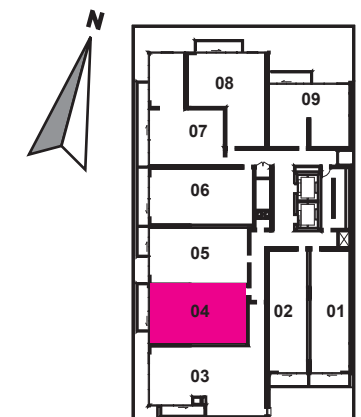

16F KEY PLAN

B5T+ 595 sq. ft.
1 Bedroom + 1 Bathroom + Terrace 402 sq.ft.

**+king
condos**

King Street East, plus a whole lot more.

Exclusive listing brokerage MarketVision Real Estate Corporation. Brokers protected. Illustrations are artist's concept.

4F KEY PLANS

1 Bedroom + Den

C1 + 620 sq. ft.

1 Bedroom + 1 Bathroom + Den + Balcony 57 sq.ft.

LANIER PROWSE
REAL ESTATE LTD. BROKERAGE

+king
condos

King Street East, plus a whole lot more.

Exclusive listing brokerage MarketVision Real Estate Corporation. Brokers protected. Illustrations are artist's concept.

5F-15F KEY PLAN

C1T+ 620 sq. ft.

1 Bedroom + Den + 1 Bathroom + Terrace 57 sq. ft.

LANIER PROWSE
REAL ESTATE BROKERAGE

+king
condos

King Street East, plus a whole lot more.

Exclusive listing brokerage MarketVision Real Estate Corporation. Brokers protected. Illustrations are artist's concept.