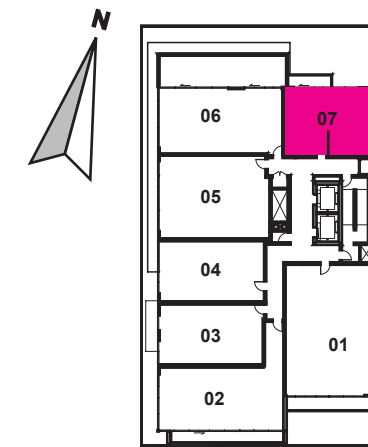

B5 + 595 sq. ft.

1 Bedroom + 1 Bathroom + Balcony 50 sq.ft.

**+king
condos**

King Street East, plus a whole lot more.

Exclusive listing brokerage MarketVision Real Estate Corporation. Brokers protected. Illustrations are artist's concept.

5F-15F KEY PLAN

PH7+ 595 sq. ft.

1 Bedroom + 1 Bathroom + Balcony 50 sq.ft.

**+king
condos**

King Street East, plus a whole lot more.

Exclusive listing brokerage MarketVision Real Estate Corporation. Brokers protected. Illustrations are artist's concept.

16F KEY PLAN

B5T+ 595 sq. ft.
1 Bedroom + 1 Bathroom + Terrace 402 sq.ft.

**+king
condos**

King Street East, plus a whole lot more.

Exclusive listing brokerage MarketVision Real Estate Corporation. Brokers protected. Illustrations are artist's concept.