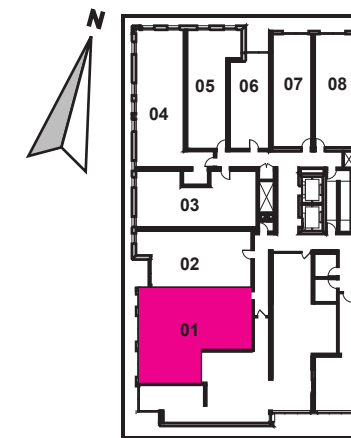

PH4+ 1020 sq. ft.

2 Bedrooms + 2 Bathrooms + Terrace 157 sq.ft.

**+king
condos**

King Street East, plus a whole lot more.

Exclusive listing brokerage MarketVision Real Estate Corporation. Brokers protected. Illustrations are artist's concept.

2 Bedroom + Den

E1 + 950 sq. ft.
2 Bedrooms + 2 Bathrooms + Den

LANDFLOWER
REAL ESTATE LTD. BROKERAGE

**+king
condos**

King Street East, plus a whole lot more.

Exclusive listing brokerage MarketVision Real Estate Corporation. Brokers protected. Illustrations are artist's concept.

3F KEY PLAN

E2 + 1110 sq. ft.

2 Bedrooms + 2 Bathrooms + Den

LANE POWER
REAL ESTATE LTD. BROKERAGE

**+king
condos**

King Street East, plus a whole lot more.

Exclusive listing brokerage MarketVision Real Estate Corporation. Brokers protected. Illustrations are artist's concept.

2F KEY PLAN

PH1+ 1140 sq. ft.
2 Bedrooms + 2 Bathrooms + Den + Balcony 105 sq.ft.

LANDPOWER
REAL ESTATE LTD. BROKERAGE

**+king
condos**

King Street East, plus a whole lot more.

Exclusive listing brokerage MarketVision Real Estate Corporation. Brokers protected. Illustrations are artist's concept.