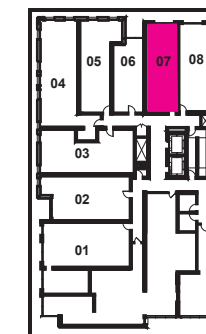

3F KEY PLAN

**+king
condos**

King Street East, plus a whole lot more.

Exclusive listing brokerage MarketVision Real Estate Corporation. Brokers protected. Illustrations are artist's concept.

1 Bedroom

B1 + 520 sq. ft.

2F KEY PLAN

3F KEY PLAN

B2 + 545 sq. ft.

1 Bedroom + 1 Bathroom

LANDPOWER
REAL ESTATE LTD. BROKERAGE

+king
condos

King Street East, plus a whole lot more.

Exclusive listing brokerage MarketVision Real Estate Corporation. Brokers protected. Illustrations are artist's concept.