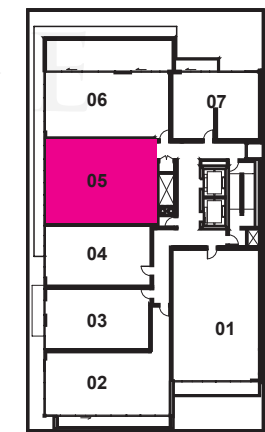

PH6 + 1310 sq. ft.

2 Bedrooms + 2 Bathrooms + Den + Upper terrace 242 sq.ft. + Lower terrace 351 sq.ft.

LANDPOWER
REAL ESTATE LTD. BROKERAGE

16F KEY PLAN

17F KEY PLAN

**+king
condos**

King Street East, plus a whole lot more.

Exclusive listing brokerage MarketVision Real Estate Corporation. Brokers protected. Illustrations are artist's concept.

PH5+ 1405 sq. ft.

2 Bedrooms + 2 Bathrooms + Den + Terrace 211 sq.ft.

**+king
condos**