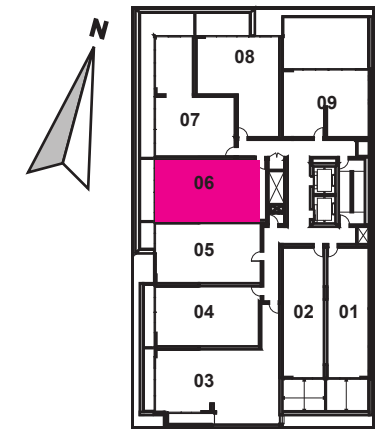

4F KEY PLANS