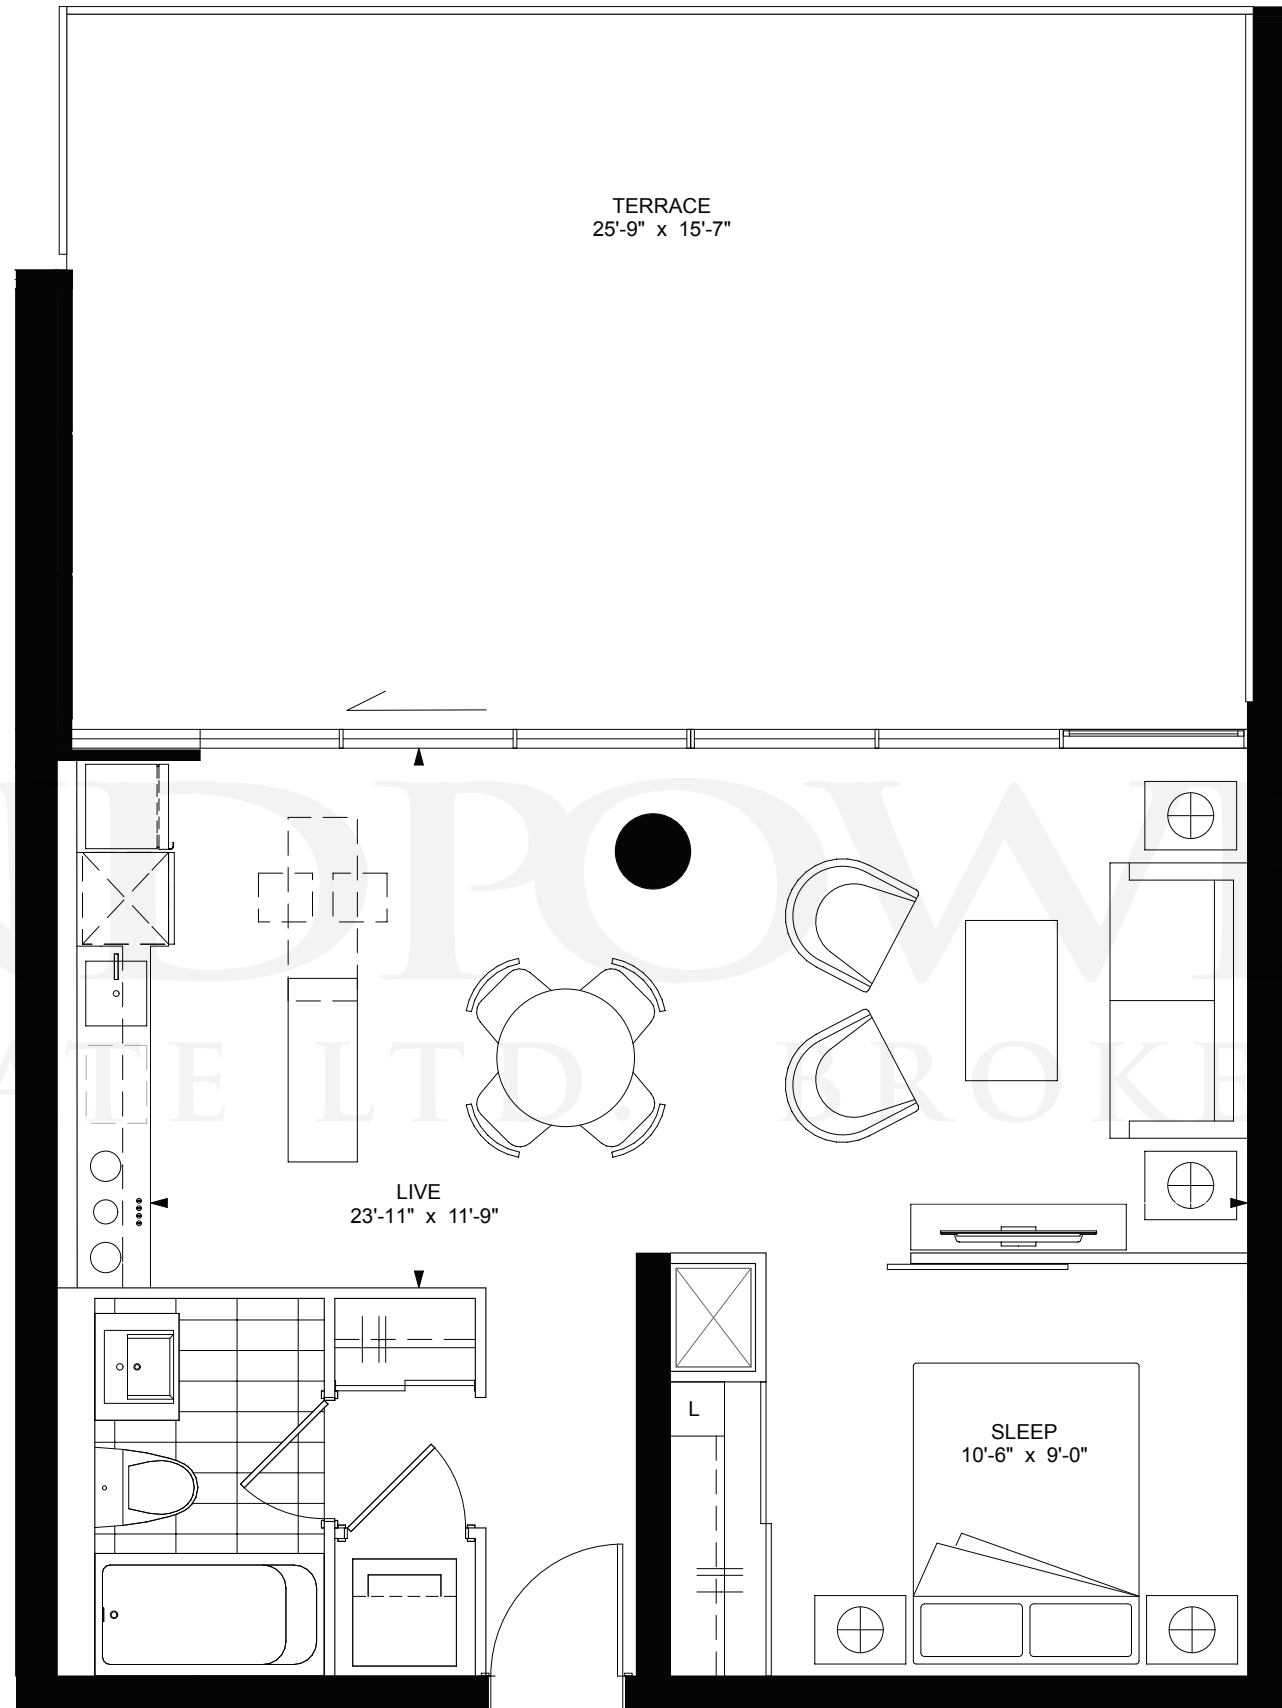

5F-15F KEY PLAN

PH7+ 595 sq. ft.

1 Bedroom + 1 Bathroom + Balcony 50 sq.ft.

**+king
condos**

King Street East, plus a whole lot more.

Exclusive listing brokerage MarketVision Real Estate Corporation. Brokers protected. Illustrations are artist's concept.

16F KEY PLAN

B5T+ 595 sq. ft.
1 Bedroom + 1 Bathroom + Terrace 402 sq.ft.

**+king
condos**

King Street East, plus a whole lot more.

Exclusive listing brokerage MarketVision Real Estate Corporation. Brokers protected. Illustrations are artist's concept.