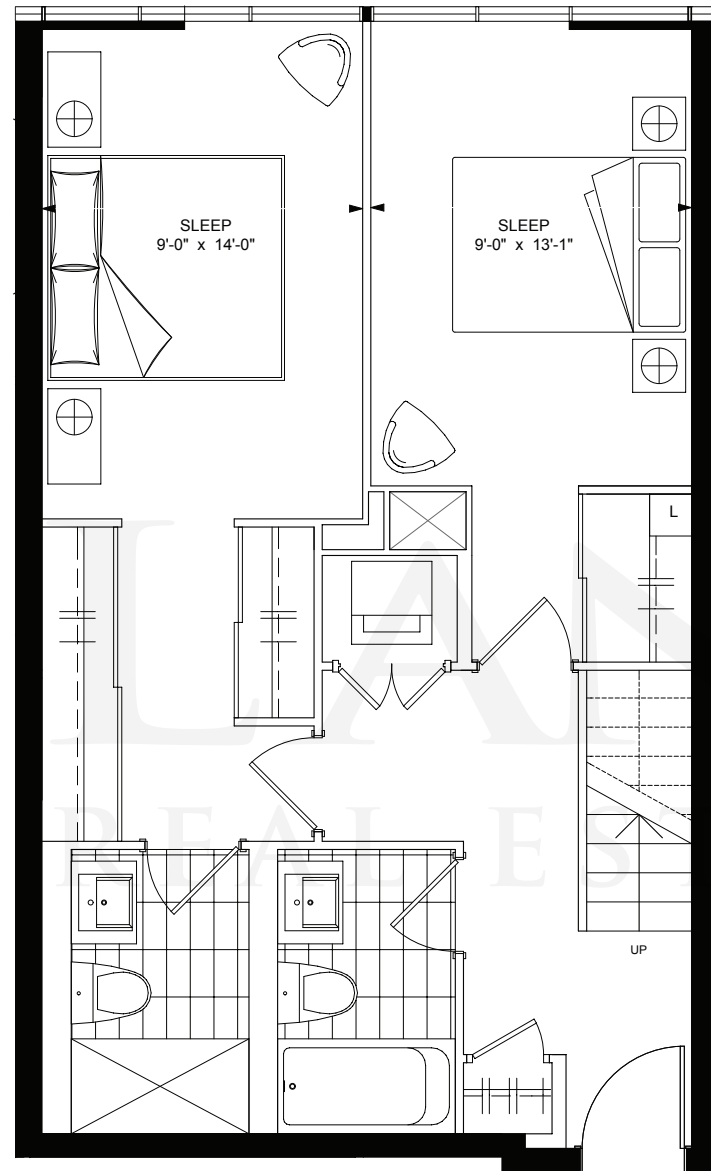

PH3+ 1295 sq. ft.

2 Bedrooms + 2.5 Bathrooms + Den + Terrace 603 sq.ft.

**+king
condos**

King Street East, plus a whole lot more.

Exclusive listing brokerage MarketVision Real Estate Corporation. Brokers protected. Illustrations are artist's concept.