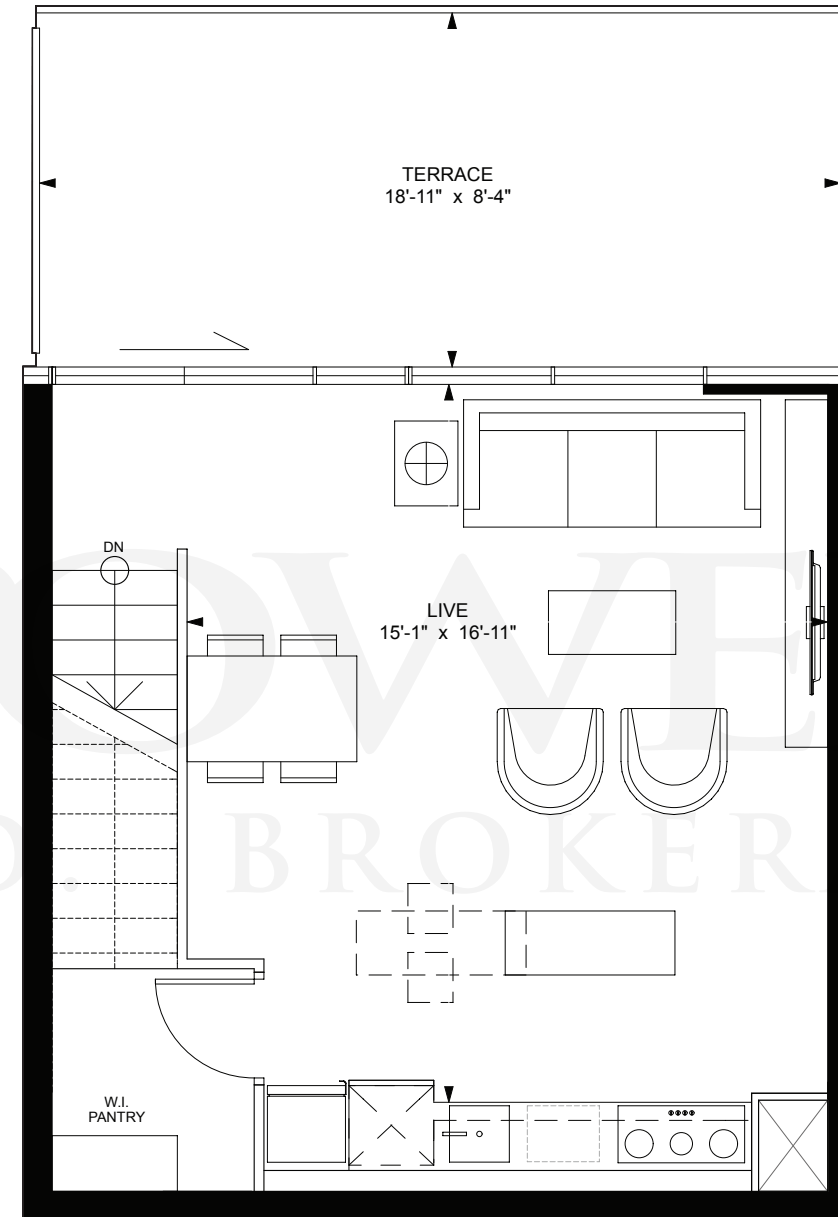

PH4+ 1020 sq. ft.

2 Bedrooms + 2 Bathrooms + Terrace 157 sq.ft.

**+king
condos**

King Street East, plus a whole lot more.

Exclusive listing brokerage MarketVision Real Estate Corporation. Brokers protected. Illustrations are artist's concept.