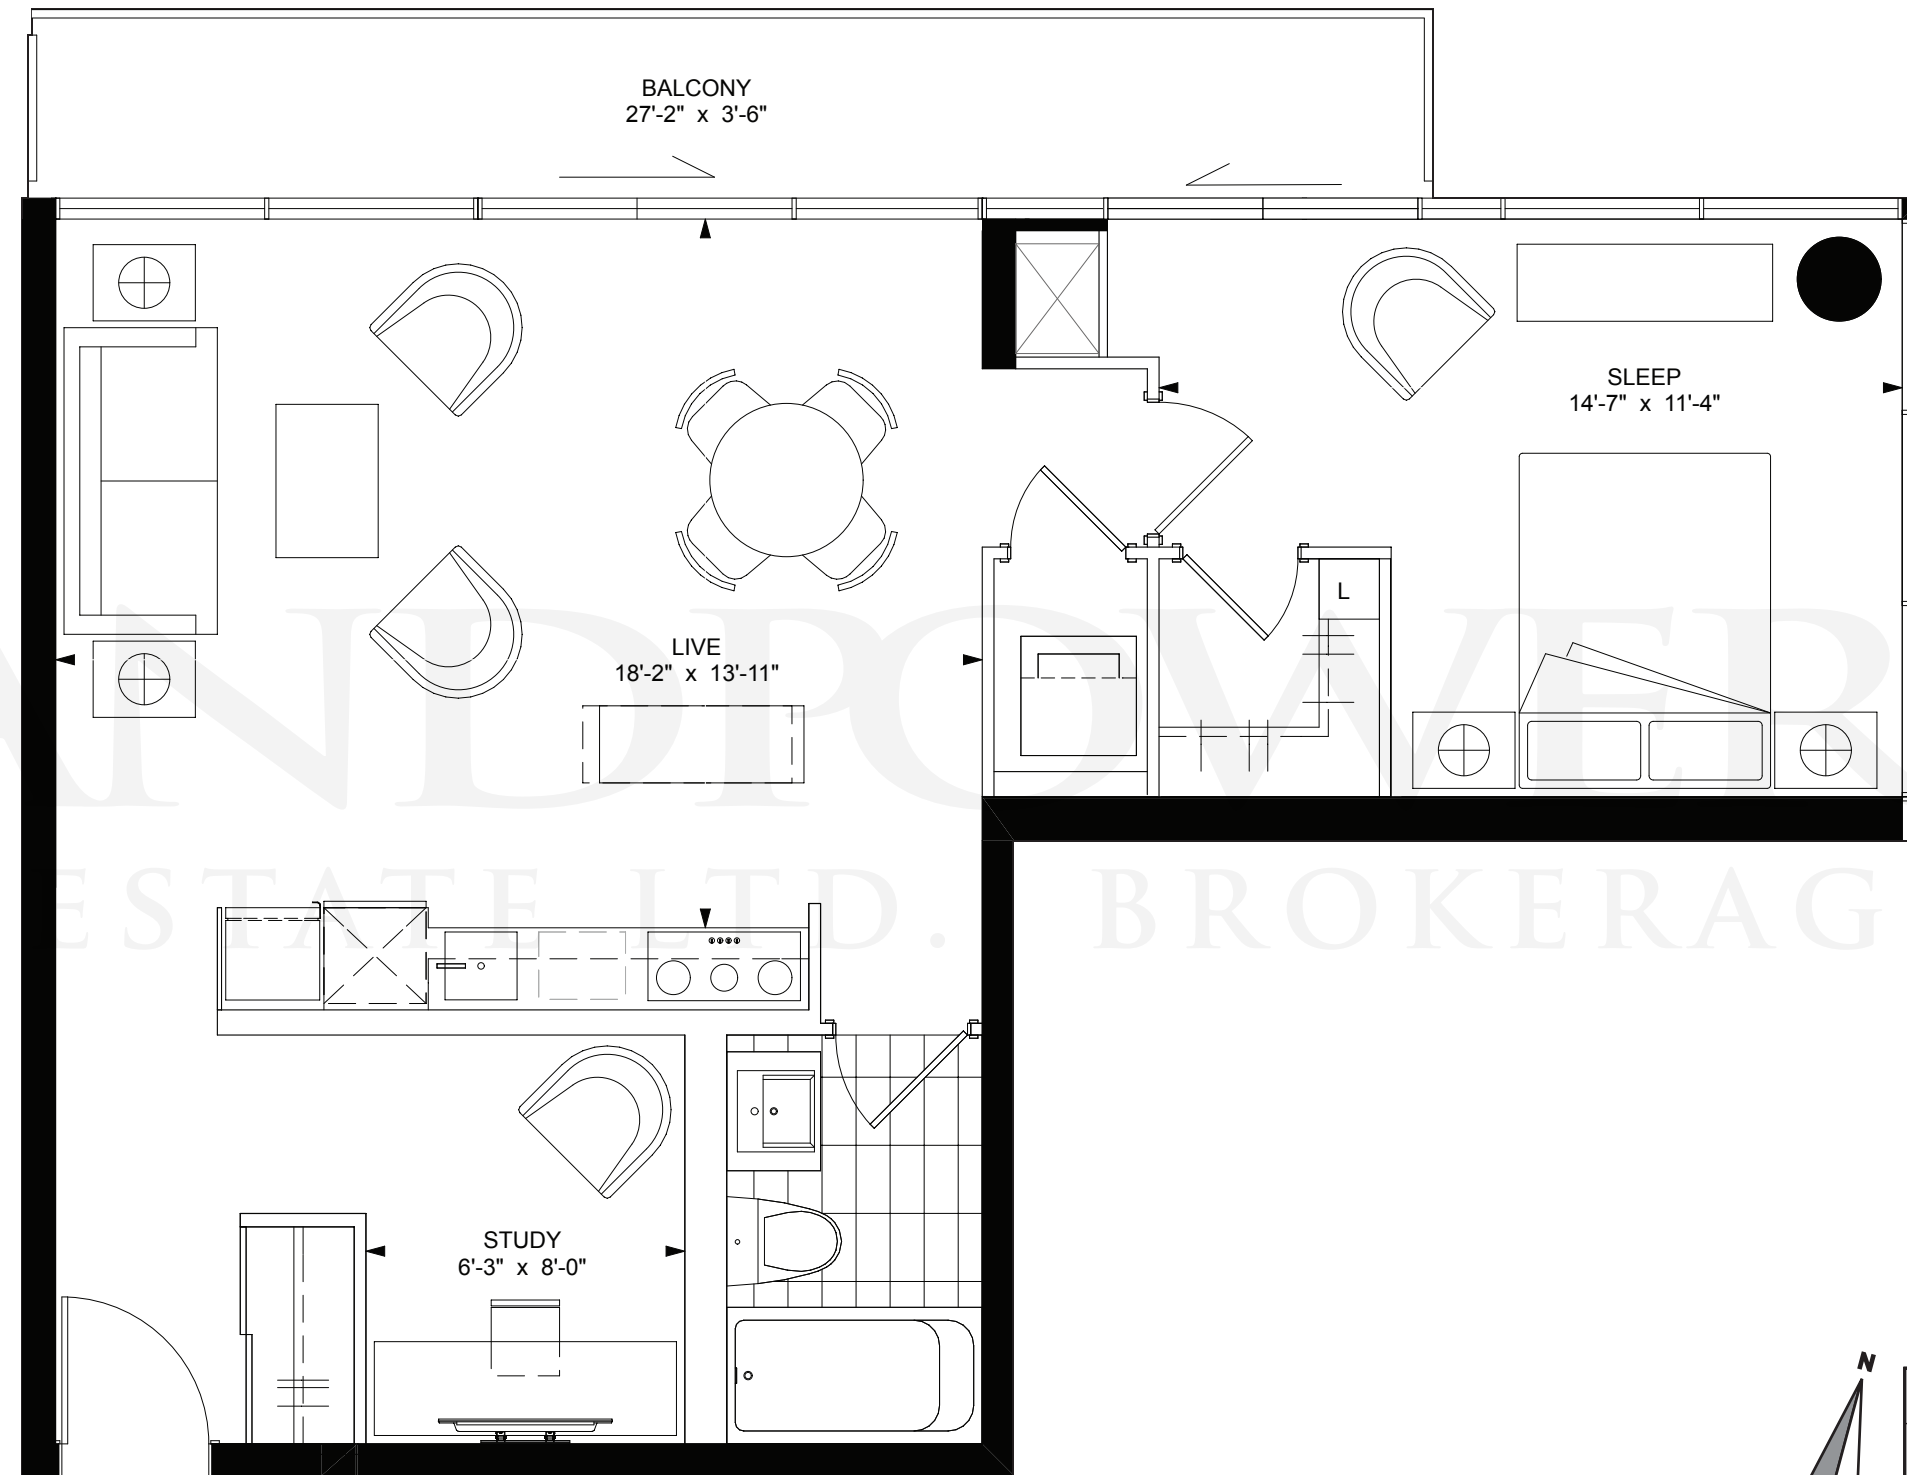

C6 + 696 sq. ft.

1 Bedroom + 1 Bathroom + Den + Balcony 101 sq.ft.

LANDROVER
REAL ESTATE LTD. BROKERAGE

**+king
condos**

King Street East, plus a whole lot more.

Exclusive listing brokerage MarketVision Real Estate Corporation. Brokers protected. Illustrations are artist's concept.