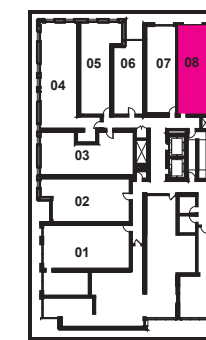

2F KEY PLAN

3F KEY PLAN

B2 + 545 sq. ft.

1 Bedroom + 1 Bathroom

LANDPOWER
REAL ESTATE LTD. BROKERAGE

+king
condos

King Street East, plus a whole lot more.

Exclusive listing brokerage MarketVision Real Estate Corporation. Brokers protected. Illustrations are artist's concept.

B3 + 560 sq. ft.
1 Bedroom + 1 Bathroom + Balcony 53 sq.ft.

LANDPOWER
REAL ESTATE LTD. BROKERAGE

**+king
condos**

King Street East, plus a whole lot more.

Exclusive listing brokerage MarketVision Real Estate Corporation. Brokers protected. Illustrations are artist's concept.

5F-15F KEY PLAN

B3A+ 580 sq. ft.
1 Bedroom + 1 Bathroom + Balcony 56 sq.ft.

LAND BROOKER
REAL ESTATE LTD. BROKERAGE

**+king
condos**

King Street East, plus a whole lot more.

Exclusive listing brokerage MarketVision Real Estate Corporation. Brokers protected. Illustrations are artist's concept.

5F-15F KEY PLAN

B3A-T+ 580 sq. ft.
1 Bedroom + 1 Bathroom + Terrace 125 sq.ft.

LAND ROOWER
REAL ESTATE LTD. BROKERAGE

**+king
condos**

King Street East, plus a whole lot more.

Exclusive listing brokerage MarketVision Real Estate Corporation. Brokers protected. Illustrations are artist's concept.