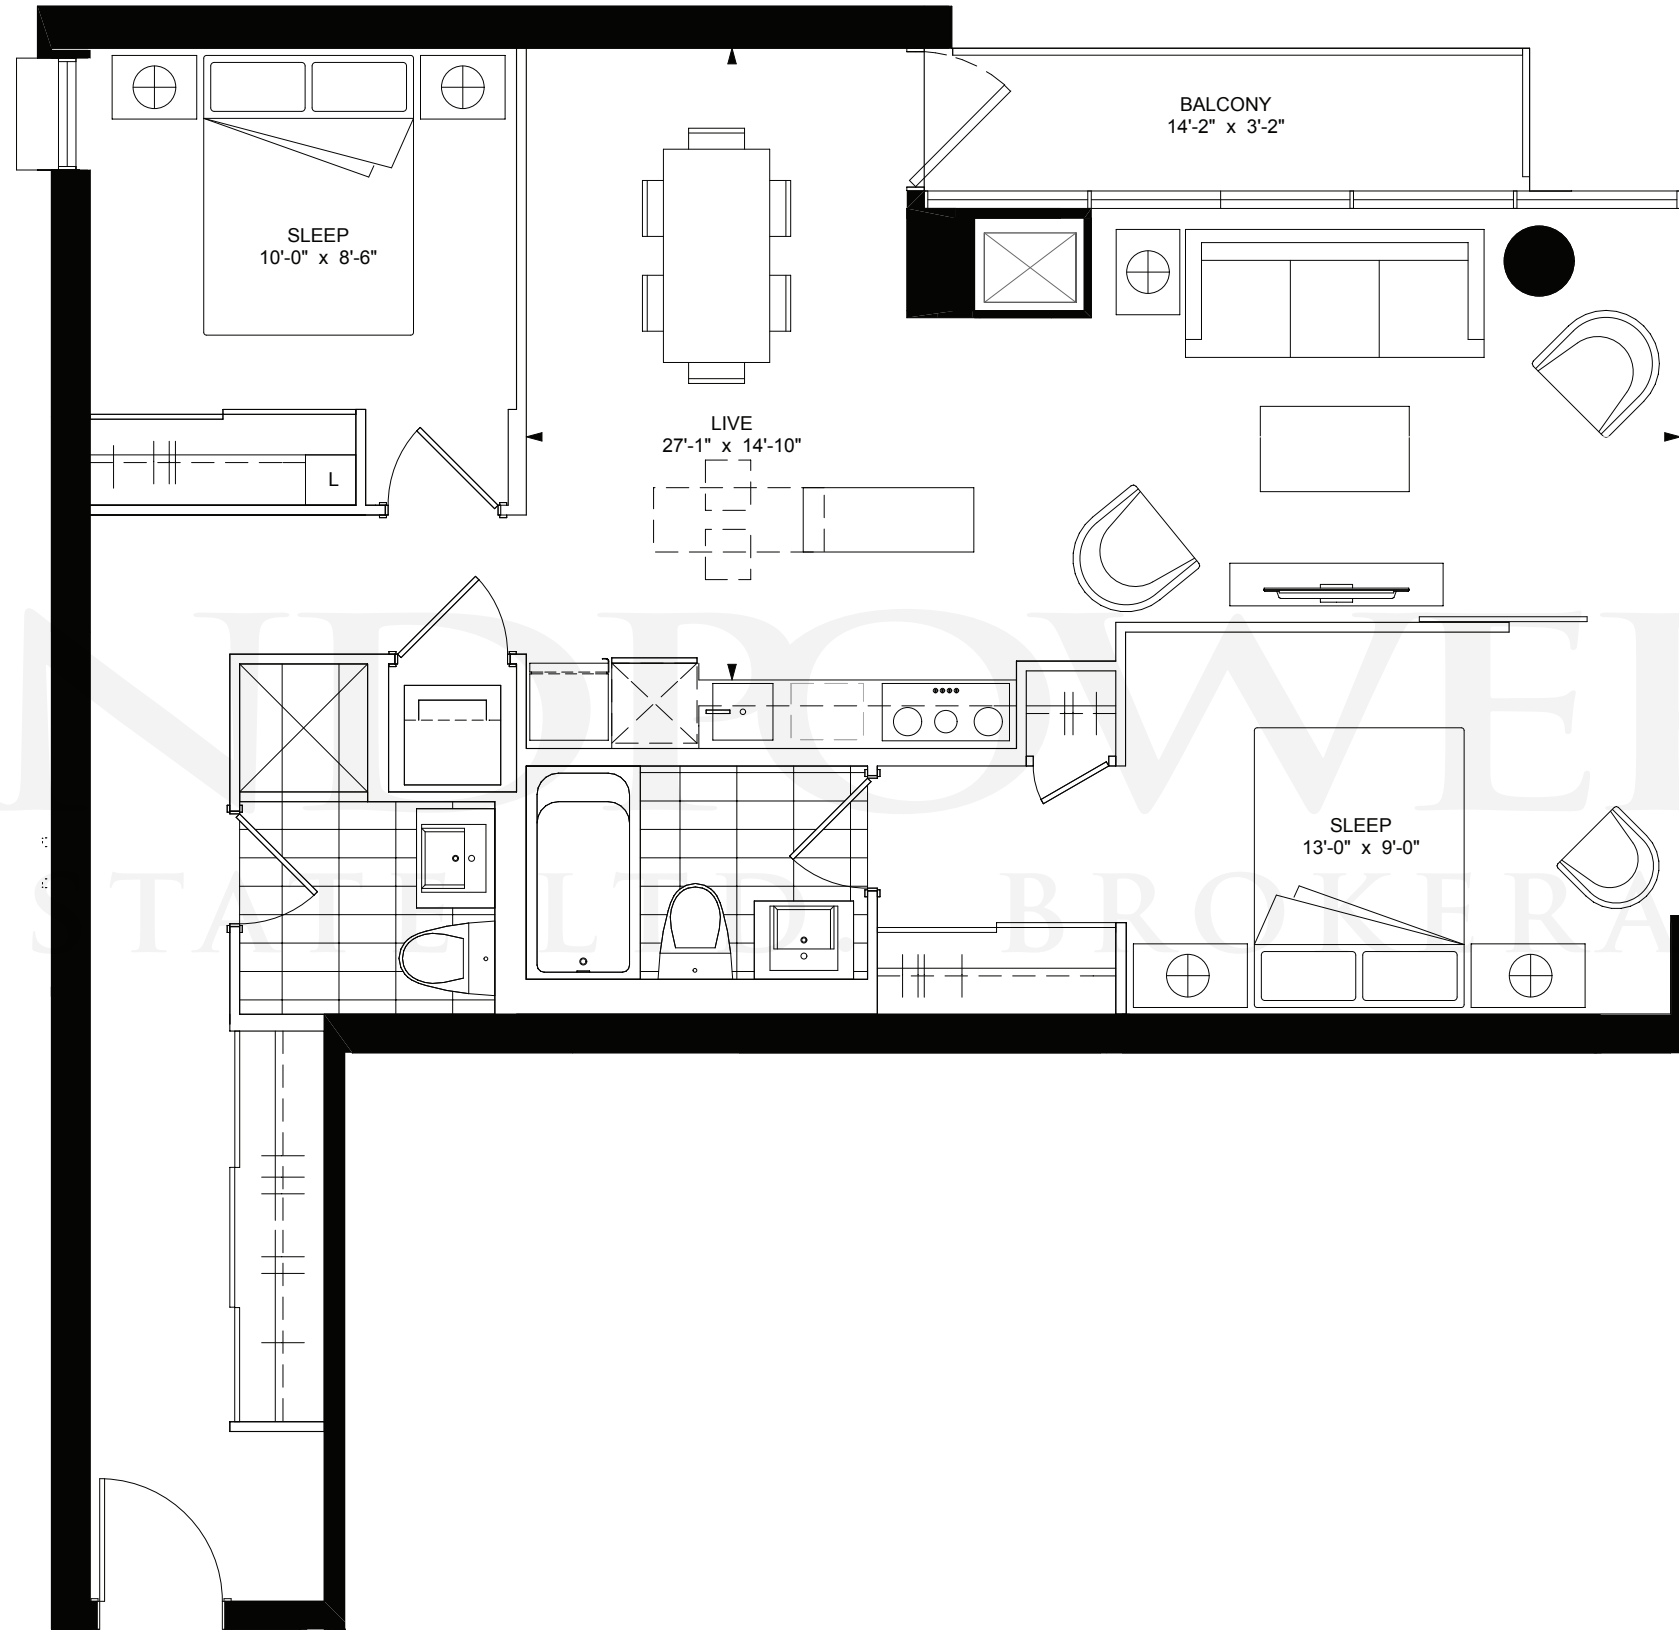

D3 + 955 sq. ft.

2 Bedrooms + 2 Bathrooms + Balcony 45 sq.ft.

**+king
condos**

King Street East, plus a whole lot more.

Exclusive listing brokerage MarketVision Real Estate Corporation. Brokers protected. Illustrations are artist's concept.