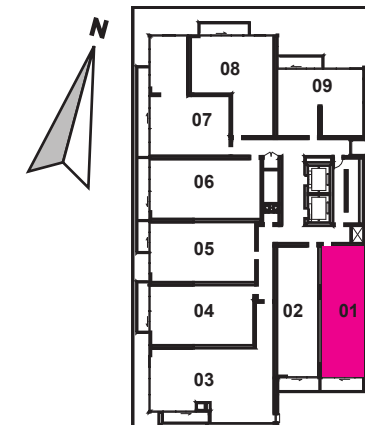

2F KEY PLAN

3F KEY PLAN

B2 + 545 sq. ft.

1 Bedroom + 1 Bathroom

LANDPOWER
REAL ESTATE LTD. BROKERAGE

+king
condos

King Street East, plus a whole lot more.

Exclusive listing brokerage MarketVision Real Estate Corporation. Brokers protected. Illustrations are artist's concept.

5F-15F KEY PLAN

B3A+ 580 sq. ft.
1 Bedroom + 1 Bathroom + Balcony 56 sq.ft.

LAND BROOKER
REAL ESTATE LTD. BROKERAGE

**+king
condos**

King Street East, plus a whole lot more.

Exclusive listing brokerage MarketVision Real Estate Corporation. Brokers protected. Illustrations are artist's concept.

5F-15F KEY PLAN

B3A-T+ 580 sq. ft.
1 Bedroom + 1 Bathroom + Terrace 125 sq.ft.

LAND ROOWER
REAL ESTATE LTD. BROKERAGE

**+king
condos**

King Street East, plus a whole lot more.

Exclusive listing brokerage MarketVision Real Estate Corporation. Brokers protected. Illustrations are artist's concept.