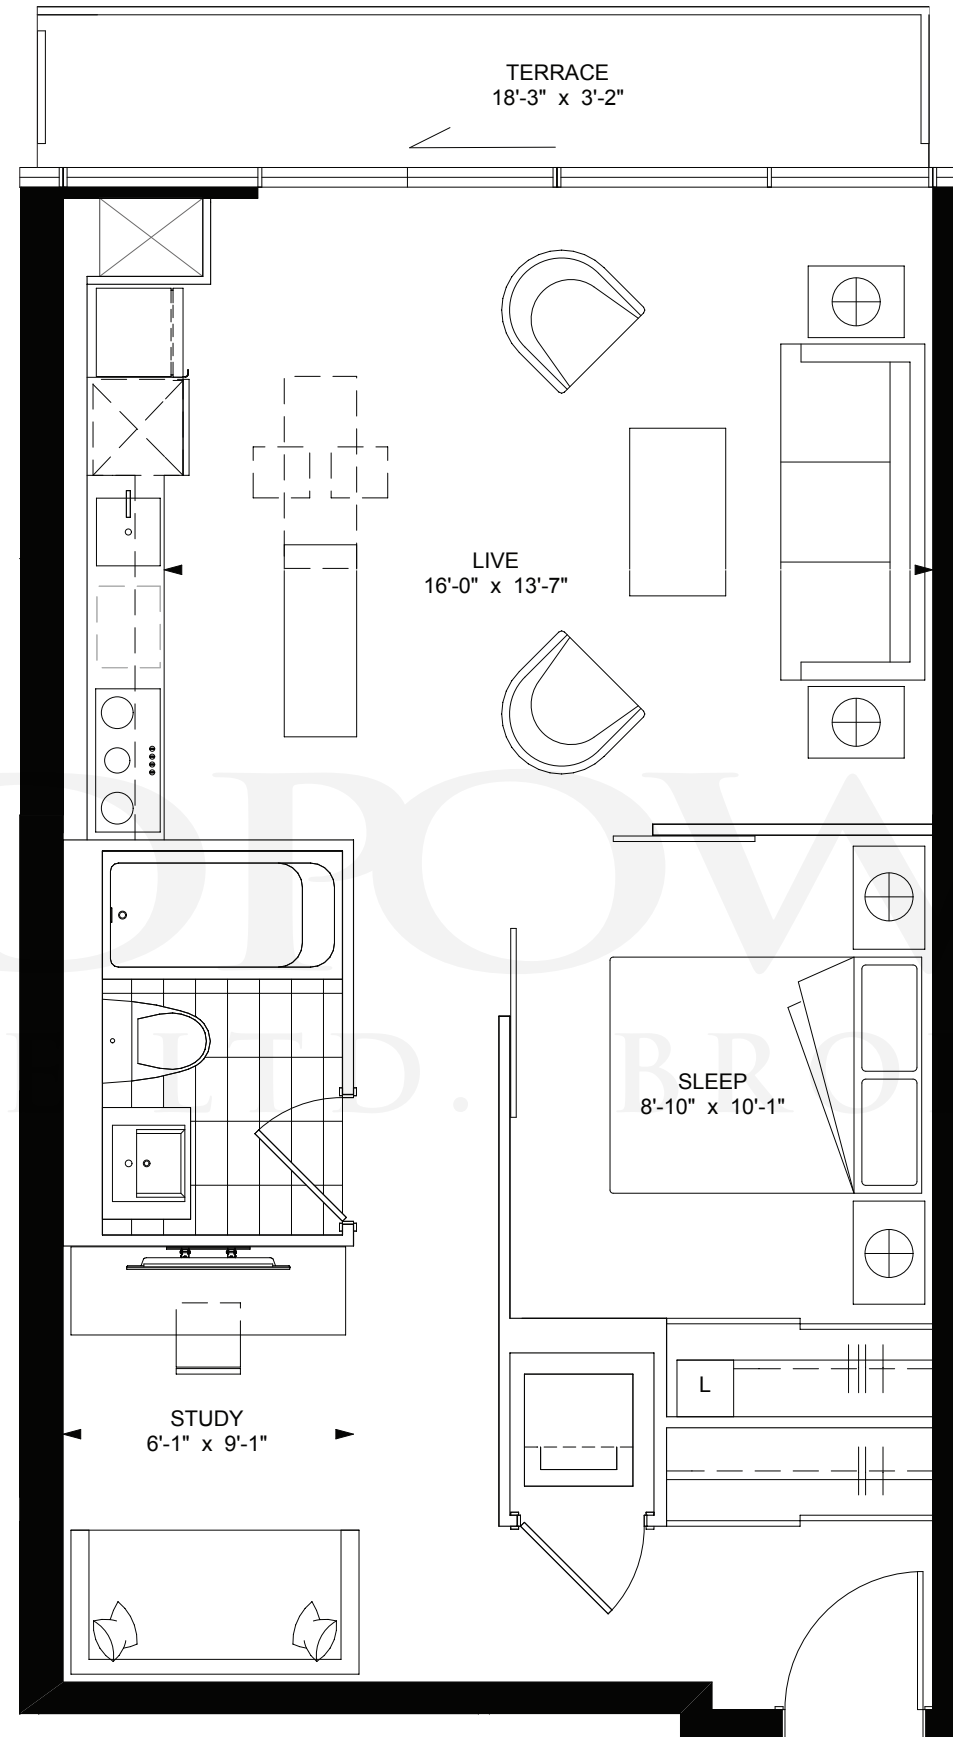

16F KEY PLAN

B5T+ 595 sq. ft.
1 Bedroom + 1 Bathroom + Terrace 402 sq.ft.

**+king
condos**

King Street East, plus a whole lot more.

Exclusive listing brokerage MarketVision Real Estate Corporation. Brokers protected. Illustrations are artist's concept.

4F KEY PLANS

1 Bedroom + Den

C1 + 620 sq. ft.

1 Bedroom + 1 Bathroom + Den + Balcony 57 sq.ft.

LANIER PROWSE
REAL ESTATE LTD. BROKERAGE

+king
condos

King Street East, plus a whole lot more.

Exclusive listing brokerage MarketVision Real Estate Corporation. Brokers protected. Illustrations are artist's concept.

5F-15F KEY PLAN

C1T+ 620 sq. ft.

1 Bedroom + Den + 1 Bathroom + Terrace 57 sq. ft.

LANIER PROWSE
REAL ESTATE BROKERAGE

+king
condos

King Street East, plus a whole lot more.

Exclusive listing brokerage MarketVision Real Estate Corporation. Brokers protected. Illustrations are artist's concept.