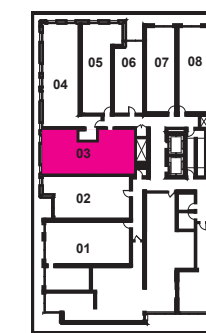

4F KEY PLANS

C7 + 705 sq. ft.
1 Bedroom + 1 Bathroom + Den

LANDSPLOUNDER
REAL ESTATE LTD. BROKERAGE

**+king
condos**

King Street East, plus a whole lot more.

Exclusive listing brokerage MarketVision Real Estate Corporation. Brokers protected. Illustrations are artist's concept.

2F KEY PLAN

C8 + 730 sq. ft.

1 Bedroom + 1 Bathroom + Den

LAND PROWERS
REAL ESTATE LTD. BROKERAGE

+king
condos

King Street East, plus a whole lot more.

Exclusive listing brokerage MarketVision Real Estate Corporation. Brokers protected. Illustrations are artist's concept.