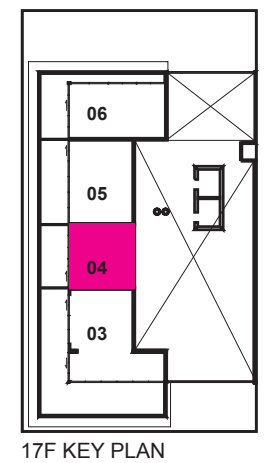

2F KEY PLAN

3F KEY PLAN

D3 + 955 sq. ft.

2 Bedrooms + 2 Bathrooms + Balcony 45 sq.ft.

**+king
condos**

King Street East, plus a whole lot more.

Exclusive listing brokerage MarketVision Real Estate Corporation. Brokers protected. Illustrations are artist's concept.

5F-15F KEY PLAN

D3T+ 955 sq. ft.

2 Bedrooms + 2 Bathrooms + 1 Terrace 60 sq.ft. + 1 Terrace 45 sq.ft.

**+king
condos**

King Street East, plus a whole lot more.

Exclusive listing brokerage MarketVision Real Estate Corporation. Brokers protected. Illustrations are artist's concept.

PH4+ 1020 sq. ft.

2 Bedrooms + 2 Bathrooms + Terrace 157 sq.ft.

**+king
condos**

King Street East, plus a whole lot more.

Exclusive listing brokerage MarketVision Real Estate Corporation. Brokers protected. Illustrations are artist's concept.