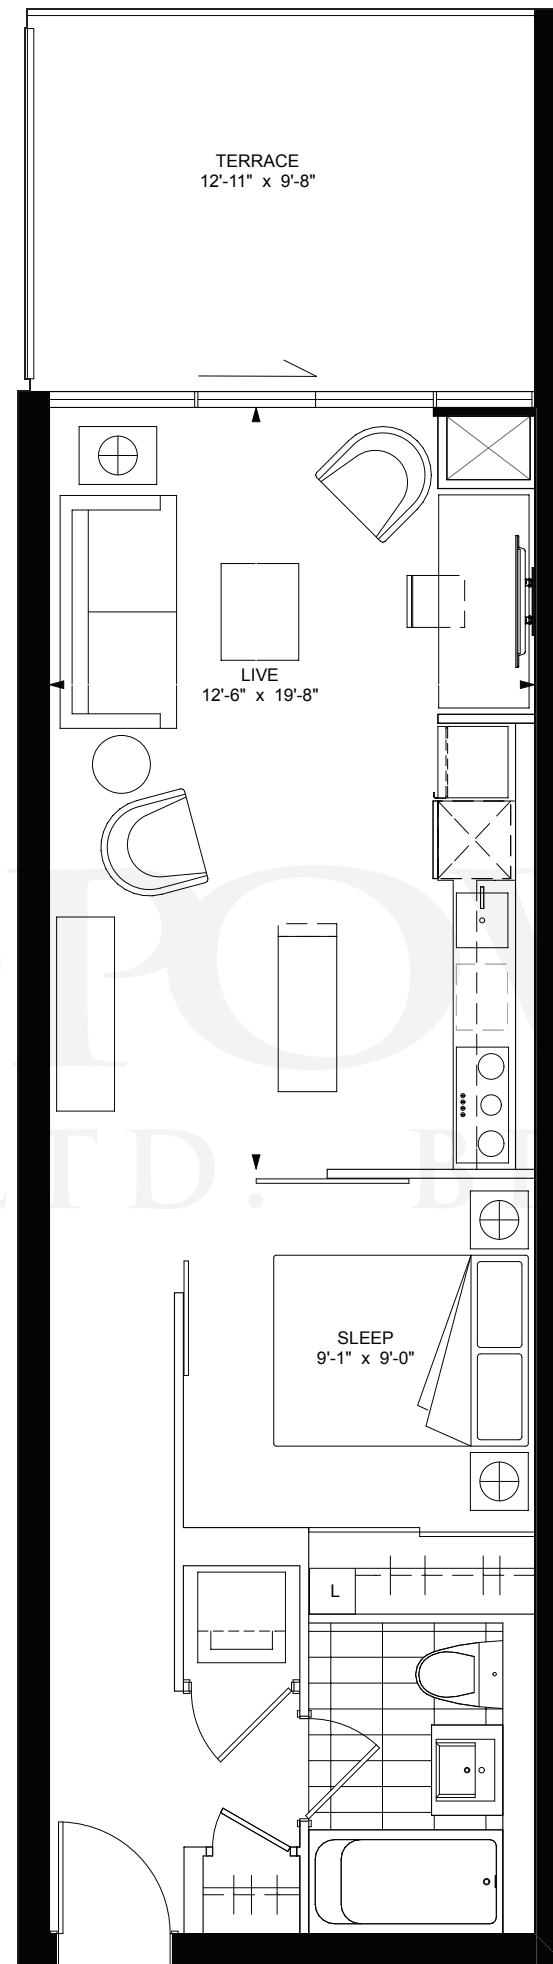

5F-15F KEY PLAN

B3A+ 580 sq. ft.
1 Bedroom + 1 Bathroom + Balcony 56 sq.ft.

LAND BROOKER
REAL ESTATE LTD. BROKERAGE

**+king
condos**

King Street East, plus a whole lot more.

Exclusive listing brokerage MarketVision Real Estate Corporation. Brokers protected. Illustrations are artist's concept.

5F-15F KEY PLAN

B3A-T+ 580 sq. ft.
1 Bedroom + 1 Bathroom + Terrace 125 sq.ft.

LAND ROOWER
REAL ESTATE LTD. BROKERAGE

**+king
condos**

King Street East, plus a whole lot more.

Exclusive listing brokerage MarketVision Real Estate Corporation. Brokers protected. Illustrations are artist's concept.

B3T+ 560 sq. ft.
1 Bedroom + 1 Bathroom + Terrace 125 sq.ft.

LANDPOWER
REAL ESTATE LTD. BROKERAGE

**+king
condos**

King Street East, plus a whole lot more.

Exclusive listing brokerage MarketVision Real Estate Corporation. Brokers protected. Illustrations are artist's concept.

B4 + 595 sq. ft.

1 Bedroom + 1 Bathroom

LANDPOWER
REAL ESTATE LTD. BROKERAGE

2F KEY PLAN

3F KEY PLAN

+king
condos

King Street East, plus a whole lot more.

Exclusive listing brokerage MarketVision Real Estate Corporation. Brokers protected. Illustrations are artist's concept.