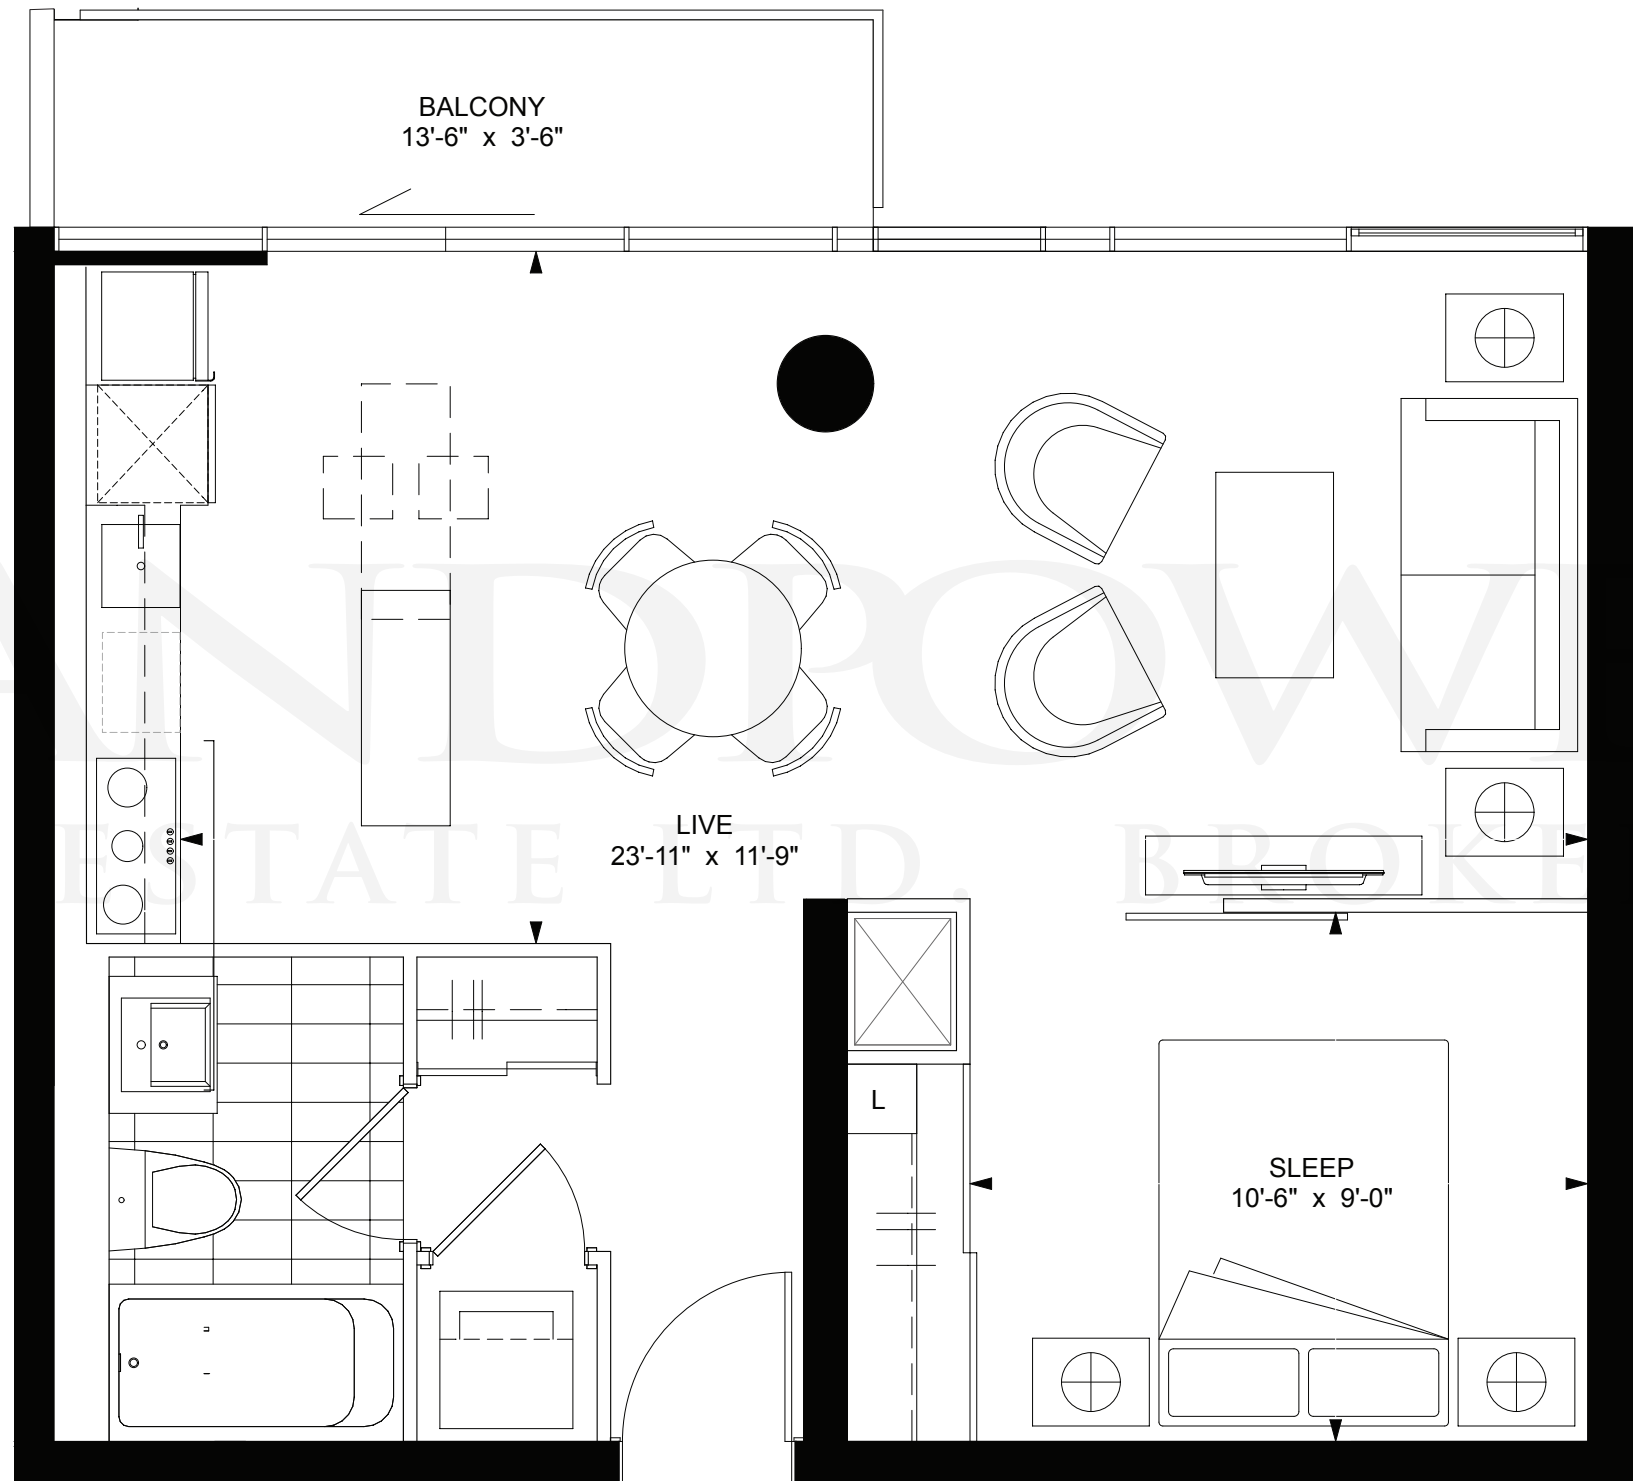

B5 + 595 sq. ft.

1 Bedroom + 1 Bathroom + Balcony 50 sq.ft.

**+king
condos**

King Street East, plus a whole lot more.

Exclusive listing brokerage MarketVision Real Estate Corporation. Brokers protected. Illustrations are artist's concept.

5F-15F KEY PLAN

PH7+ 595 sq. ft.

1 Bedroom + 1 Bathroom + Balcony 50 sq.ft.

**+king
condos**

King Street East, plus a whole lot more.

Exclusive listing brokerage MarketVision Real Estate Corporation. Brokers protected. Illustrations are artist's concept.