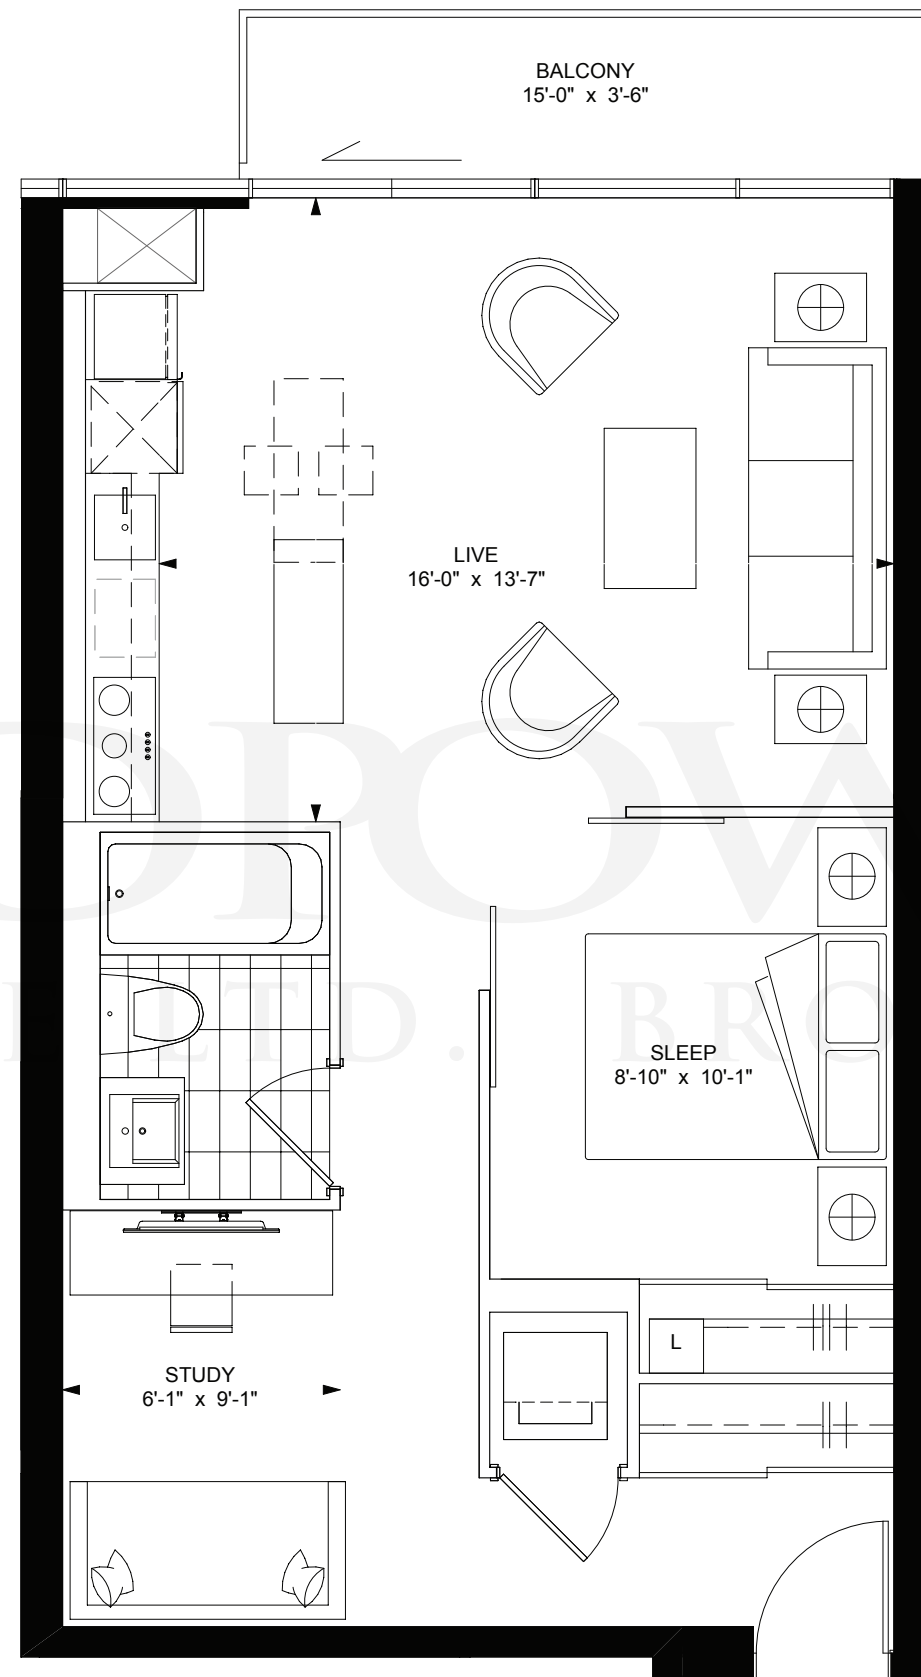

5F-15F KEY PLAN

PH7+ 595 sq. ft.

1 Bedroom + 1 Bathroom + Balcony 50 sq.ft.

**+king
condos**

King Street East, plus a whole lot more.

Exclusive listing brokerage MarketVision Real Estate Corporation. Brokers protected. Illustrations are artist's concept.

16F KEY PLAN

B5T+ 595 sq. ft.
1 Bedroom + 1 Bathroom + Terrace 402 sq.ft.

**+king
condos**

King Street East, plus a whole lot more.

Exclusive listing brokerage MarketVision Real Estate Corporation. Brokers protected. Illustrations are artist's concept.

4F KEY PLANS

1 Bedroom + Den

C1 + 620 sq. ft.

1 Bedroom + 1 Bathroom + Den + Balcony 57 sq.ft.

LANIER PROWSE
REAL ESTATE LTD. BROKERAGE

+king
condos

King Street East, plus a whole lot more.

Exclusive listing brokerage MarketVision Real Estate Corporation. Brokers protected. Illustrations are artist's concept.