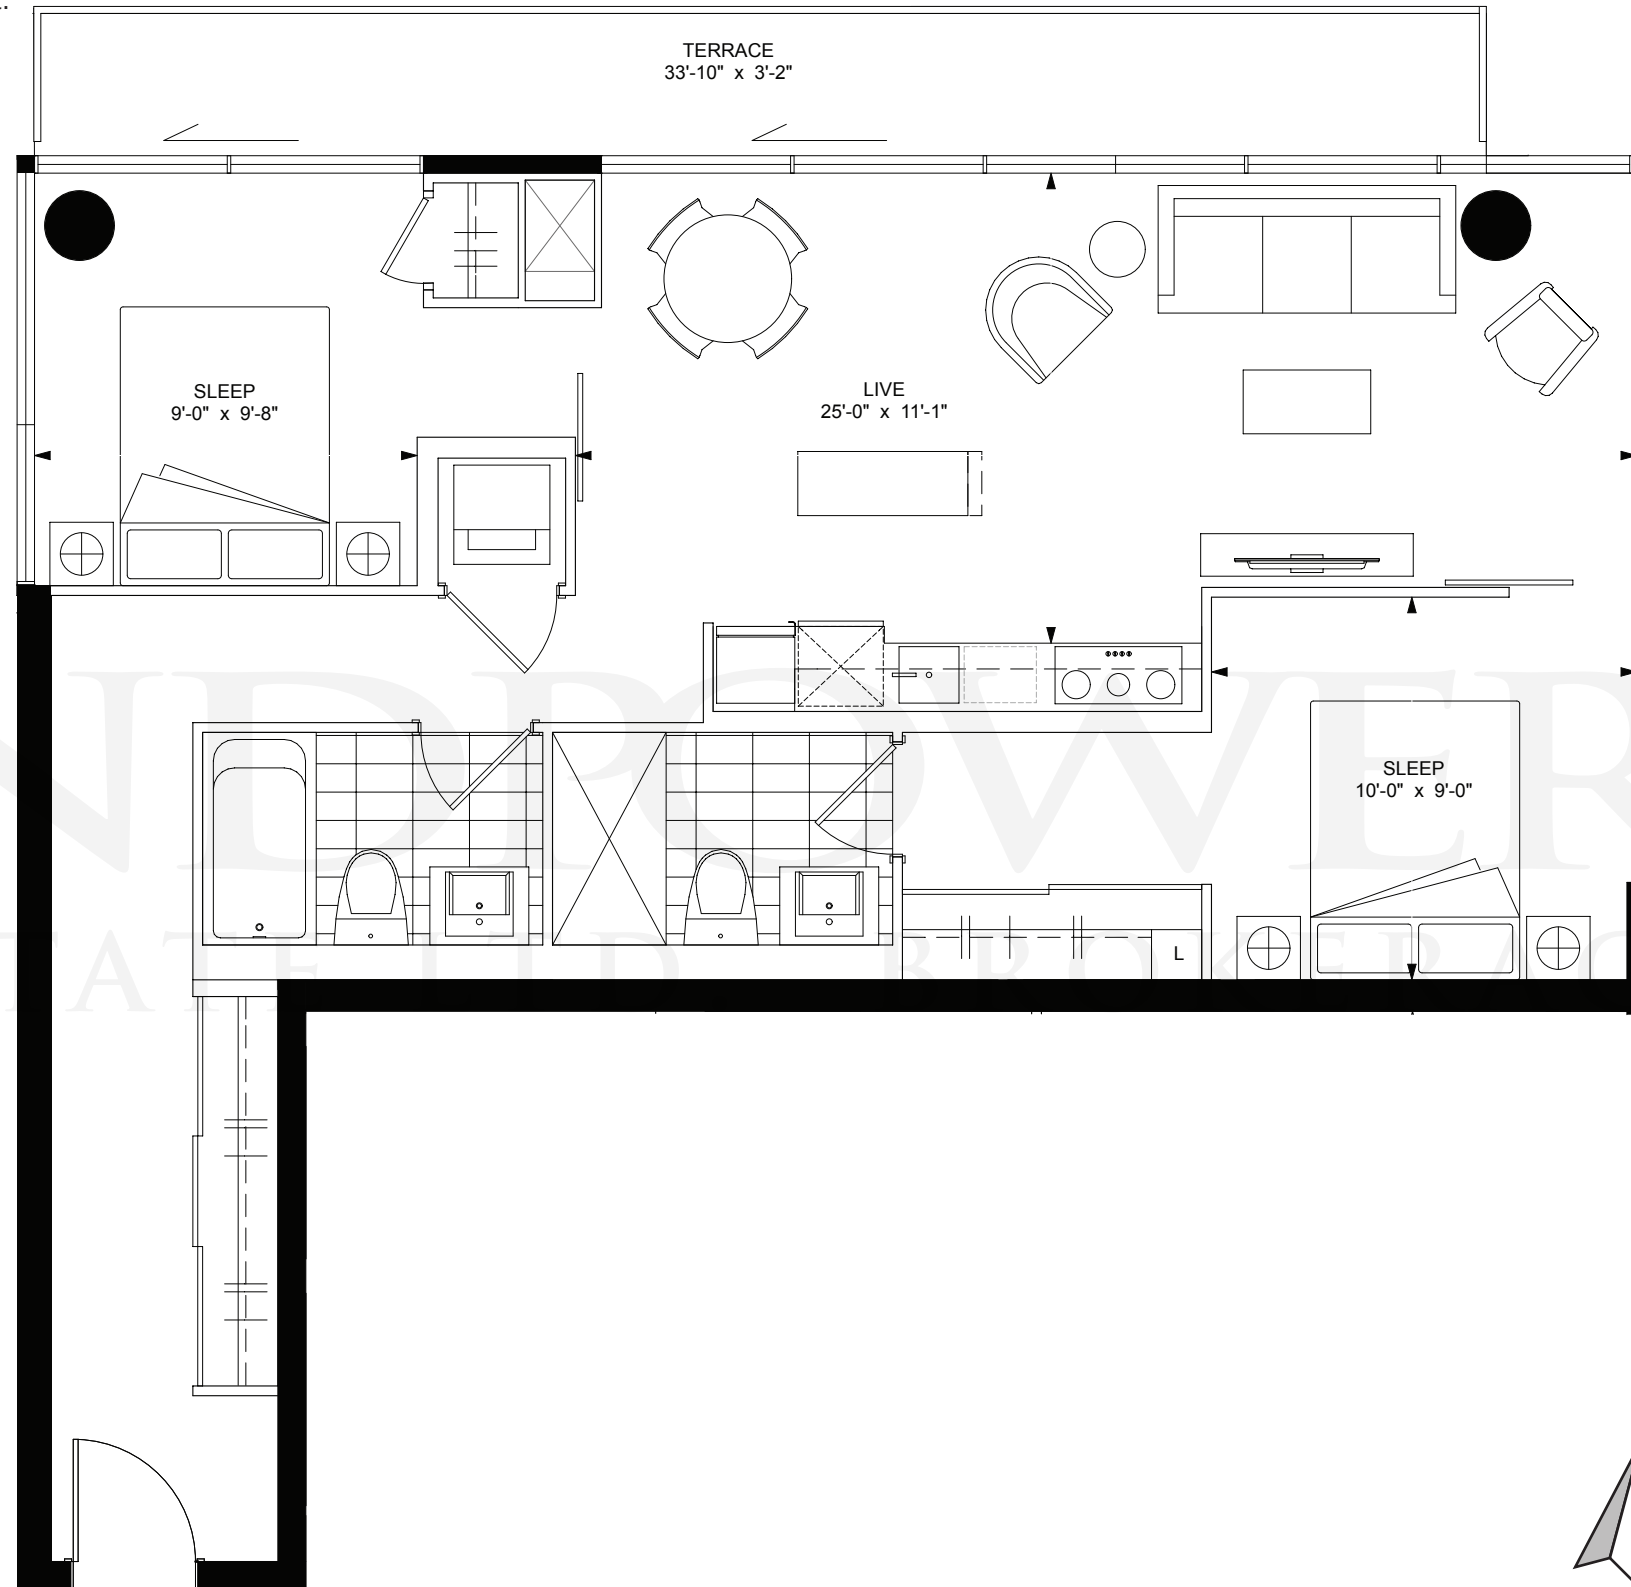

PH2+ 855 sq. ft.

2 Bedrooms + 2 Bathrooms + Terrace 113 sq.ft.

**+king
condos**

King Street East, plus a whole lot more.

Exclusive listing brokerage MarketVision Real Estate Corporation. Brokers protected. Illustrations are artist's concept.