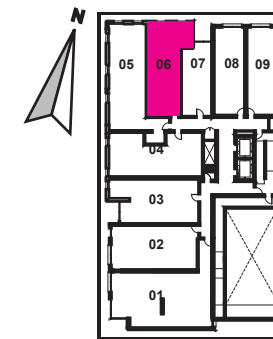

5F-15F KEY PLAN

B3A+ 580 sq. ft.
1 Bedroom + 1 Bathroom + Balcony 56 sq.ft.

LAND BROOKER
REAL ESTATE LTD. BROKERAGE

**+king
condos**

King Street East, plus a whole lot more.

Exclusive listing brokerage MarketVision Real Estate Corporation. Brokers protected. Illustrations are artist's concept.

5F-15F KEY PLAN

B3A-T+ 580 sq. ft.
1 Bedroom + 1 Bathroom + Terrace 125 sq.ft.

LAND ROOWER
REAL ESTATE LTD. BROKERAGE

**+king
condos**

King Street East, plus a whole lot more.

Exclusive listing brokerage MarketVision Real Estate Corporation. Brokers protected. Illustrations are artist's concept.

B3T+ 560 sq. ft.
1 Bedroom + 1 Bathroom + Terrace 125 sq.ft.

LANDPOWER
REAL ESTATE LTD. BROKERAGE

**+king
condos**

King Street East, plus a whole lot more.

Exclusive listing brokerage MarketVision Real Estate Corporation. Brokers protected. Illustrations are artist's concept.

B4 + 595 sq. ft.

1 Bedroom + 1 Bathroom

LANDPOWER
REAL ESTATE LTD. BROKERAGE

2F KEY PLAN

3F KEY PLAN

+king
condos

King Street East, plus a whole lot more.

Exclusive listing brokerage MarketVision Real Estate Corporation. Brokers protected. Illustrations are artist's concept.