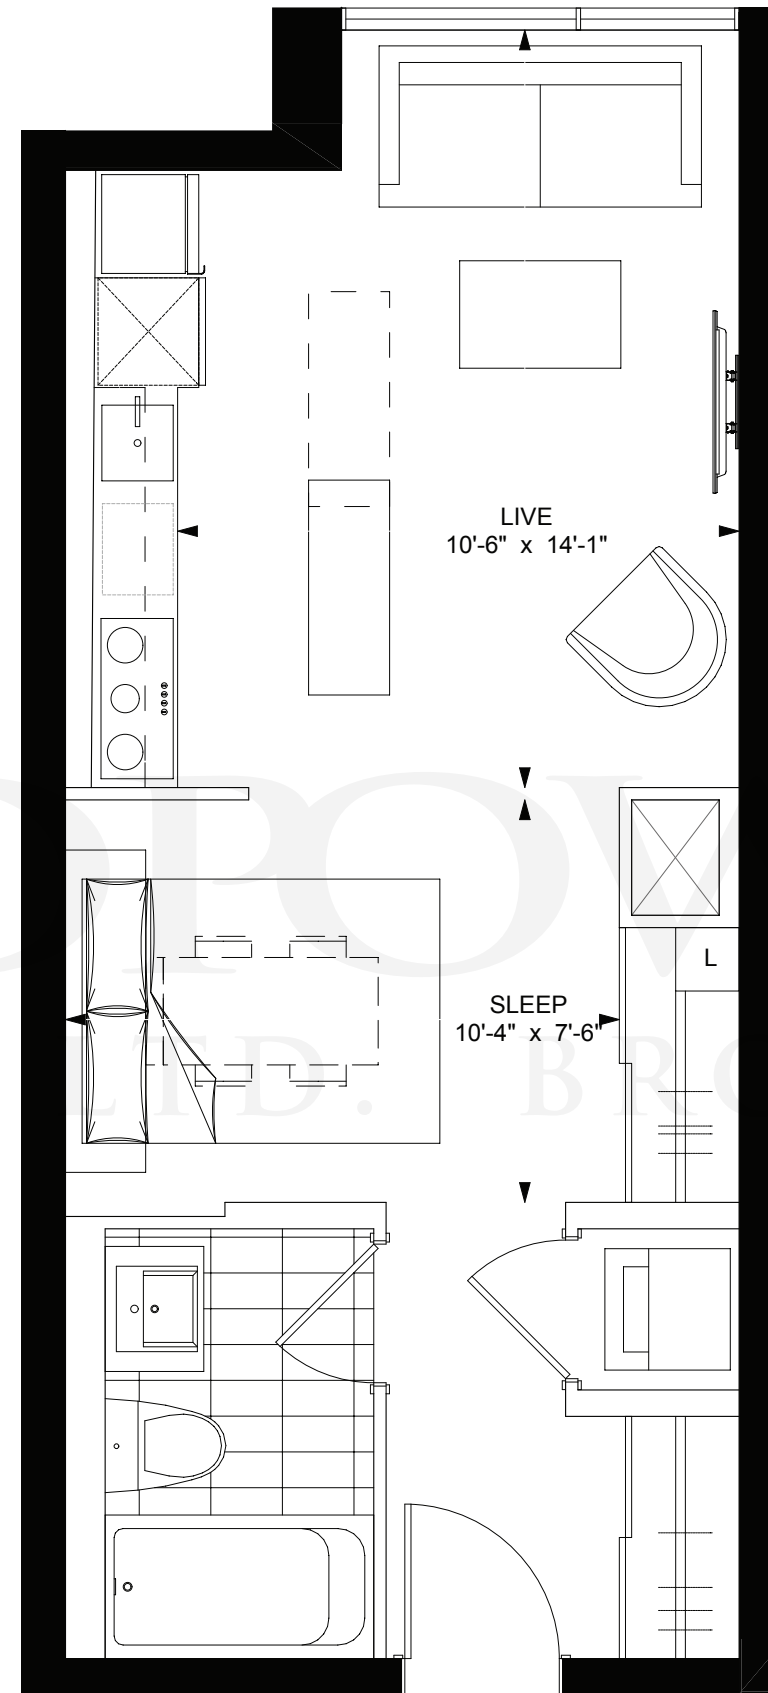

37 Sherbourne Street, Toronto, Ontario, M5A 1K2

EXCLUSIVE LISTING BROKER: MARKETVISION REAL ESTATE CORPORATION, BROKER

Studio

A1 + 415 sq. ft.
Studio + 1 Bathroom

LAND BROOKER
REAL ESTATE BROKERAGE

2F KEY PLAN

3F KEY PLAN

**+king
condos**

King Street East, plus a whole lot more.

Exclusive listing brokerage MarketVision Real Estate Corporation. Brokers protected. Illustrations are artist's concept.

1 Bedroom

B1 + 520 sq. ft.