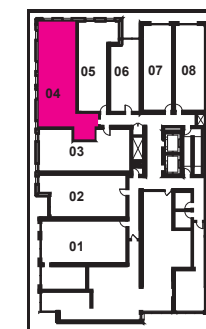

D2 + 880 sq. ft.
2 Bedrooms + 2 Bathrooms

LANDFLOWER
REAL ESTATE LTD. BROKERAGE

**+king
condos**

King Street East, plus a whole lot more.

Exclusive listing brokerage MarketVision Real Estate Corporation. Brokers protected. Illustrations are artist's concept.

3F KEY PLAN