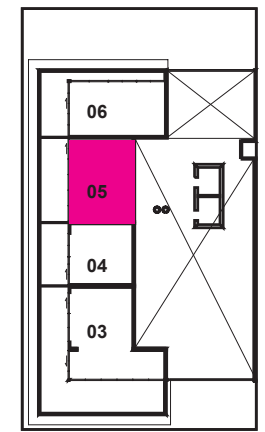

PH6 + 1310 sq. ft.

2 Bedrooms + 2 Bathrooms + Den + Upper terrace 242 sq.ft. + Lower terrace 351 sq.ft.

LANDPOWER
REAL ESTATE LTD. BROKERAGE

16F KEY PLAN

17F KEY PLAN

**+king
condos**

King Street East, plus a whole lot more.

Exclusive listing brokerage MarketVision Real Estate Corporation. Brokers protected. Illustrations are artist's concept.

PH5+ 1405 sq. ft.

2 Bedrooms + 2 Bathrooms + Den + Terrace 211 sq.ft.

**+king
condos**