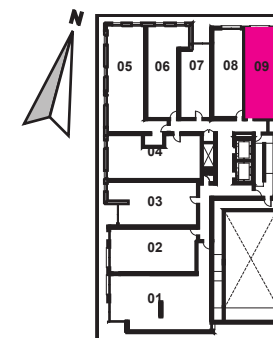

2F KEY PLAN

3F KEY PLAN

B2 + 545 sq. ft.

1 Bedroom + 1 Bathroom

LANDPOWER
REAL ESTATE LTD. BROKERAGE

+king
condos

King Street East, plus a whole lot more.

Exclusive listing brokerage MarketVision Real Estate Corporation. Brokers protected. Illustrations are artist's concept.

B3 + 560 sq. ft.
1 Bedroom + 1 Bathroom + Balcony 53 sq.ft.

LANDPOWER
REAL ESTATE LTD. BROKERAGE

**+king
condos**

King Street East, plus a whole lot more.

Exclusive listing brokerage MarketVision Real Estate Corporation. Brokers protected. Illustrations are artist's concept.

5F-15F KEY PLAN

B3A+ 580 sq. ft.
1 Bedroom + 1 Bathroom + Balcony 56 sq.ft.

LAND BROOKER
REAL ESTATE LTD. BROKERAGE

**+king
condos**

King Street East, plus a whole lot more.

Exclusive listing brokerage MarketVision Real Estate Corporation. Brokers protected. Illustrations are artist's concept.

5F-15F KEY PLAN

B3A-T+ 580 sq. ft.
1 Bedroom + 1 Bathroom + Terrace 125 sq.ft.

LAND ROOWER
REAL ESTATE LTD. BROKERAGE

**+king
condos**

King Street East, plus a whole lot more.

Exclusive listing brokerage MarketVision Real Estate Corporation. Brokers protected. Illustrations are artist's concept.