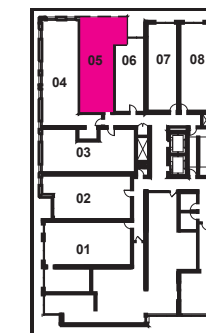

5F-15F KEY PLAN

B3A-T+ 580 sq. ft.
1 Bedroom + 1 Bathroom + Terrace 125 sq.ft.

LAND ROOWER
REAL ESTATE LTD. BROKERAGE

**+king
condos**

King Street East, plus a whole lot more.

Exclusive listing brokerage MarketVision Real Estate Corporation. Brokers protected. Illustrations are artist's concept.

B4 + 595 sq. ft.

1 Bedroom + 1 Bathroom

LANDPOWER
REAL ESTATE LTD. BROKERAGE

2F KEY PLAN

3F KEY PLAN

+king
condos

King Street East, plus a whole lot more.

Exclusive listing brokerage MarketVision Real Estate Corporation. Brokers protected. Illustrations are artist's concept.

B5 + 595 sq. ft.

1 Bedroom + 1 Bathroom + Balcony 50 sq.ft.

**+king
condos**

King Street East, plus a whole lot more.

Exclusive listing brokerage MarketVision Real Estate Corporation. Brokers protected. Illustrations are artist's concept.