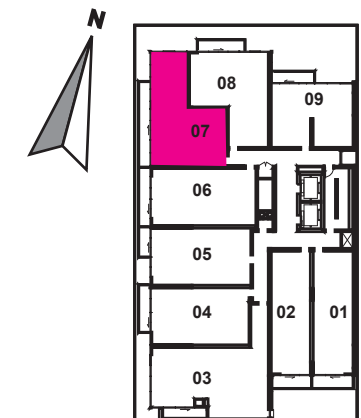

C5 + 695 sq. ft.
1 Bedroom + 1 Bathroom + Den

LAND BROOKLYN
REAL ESTATE LTD. BROKERAGE

2F KEY PLAN

3F KEY PLAN

**+king
condos**

King Street East, plus a whole lot more.

Exclusive listing brokerage MarketVision Real Estate Corporation. Brokers protected. Illustrations are artist's concept.

C6 + 696 sq. ft.

1 Bedroom + 1 Bathroom + Den + Balcony 101 sq.ft.

LANDROVER
REAL ESTATE LTD. BROKERAGE

**+king
condos**

King Street East, plus a whole lot more.

Exclusive listing brokerage MarketVision Real Estate Corporation. Brokers protected. Illustrations are artist's concept.

5F-15F KEY PLAN

C6T+ 696 sq. ft.

1 Bedroom + 1 Bathroom + Den + Terrace 275 sq.ft.

**+king
condos**

King Street East, plus a whole lot more.

Exclusive listing brokerage MarketVision Real Estate Corporation. Brokers protected. Illustrations are artist's concept.