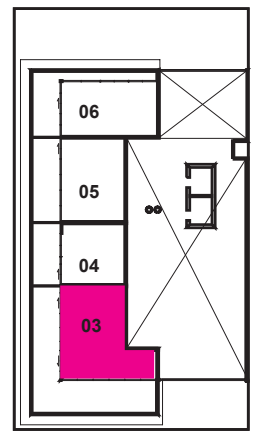

3F KEY PLAN

E2 + 1110 sq. ft.

2 Bedrooms + 2 Bathrooms + Den

LANE POWER
REAL ESTATE LTD. BROKERAGE

**+king
condos**

King Street East, plus a whole lot more.

Exclusive listing brokerage MarketVision Real Estate Corporation. Brokers protected. Illustrations are artist's concept.

2F KEY PLAN

PH1+ 1140 sq. ft.
2 Bedrooms + 2 Bathrooms + Den + Balcony 105 sq.ft.

LANDPOWER
REAL ESTATE LTD. BROKERAGE

**+king
condos**

King Street East, plus a whole lot more.

Exclusive listing brokerage MarketVision Real Estate Corporation. Brokers protected. Illustrations are artist's concept.

PH3+ 1295 sq. ft.

2 Bedrooms + 2.5 Bathrooms + Den + Terrace 603 sq.ft.

**+king
condos**

King Street East, plus a whole lot more.

Exclusive listing brokerage MarketVision Real Estate Corporation. Brokers protected. Illustrations are artist's concept.