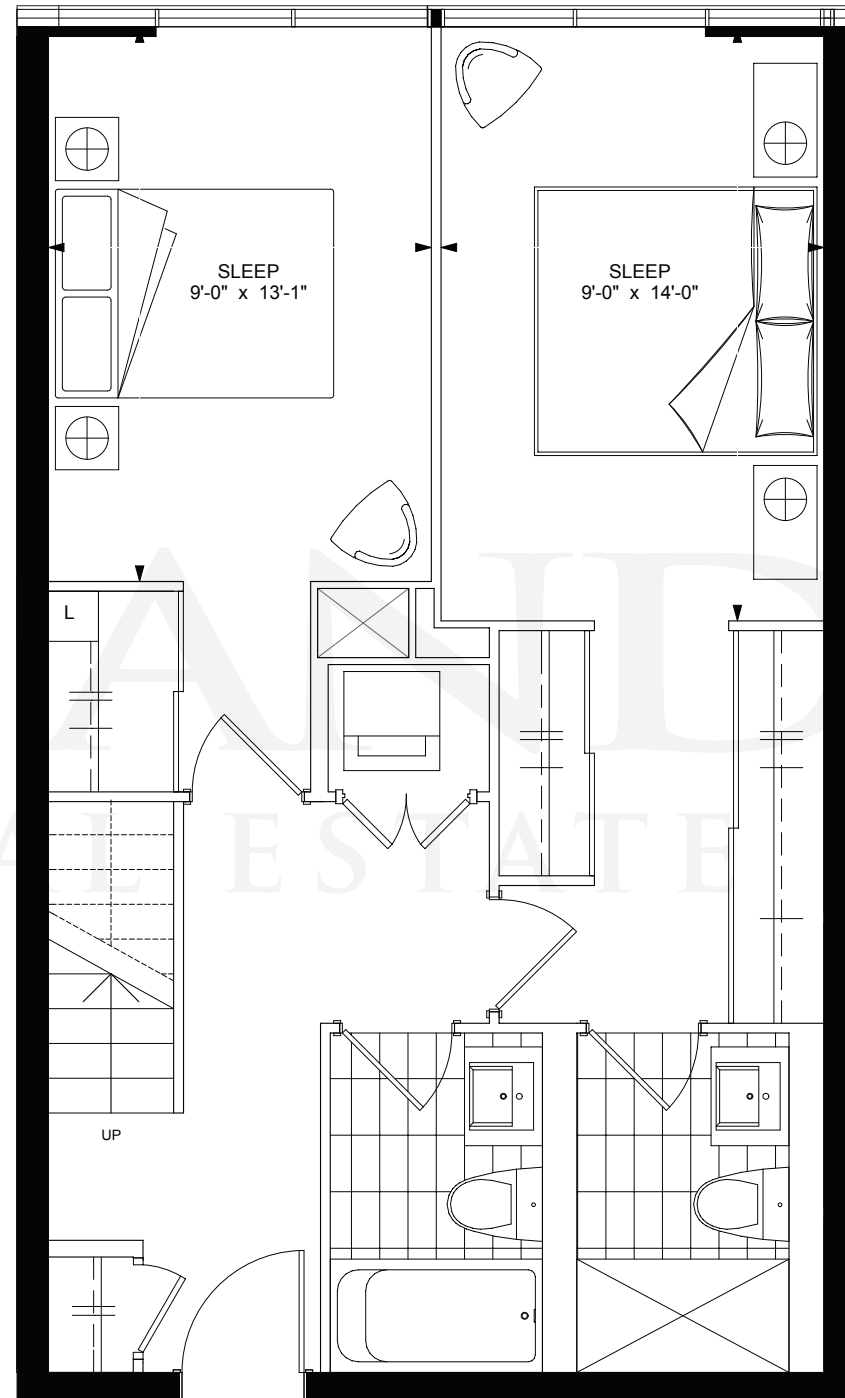

PH4+ 1020 sq. ft.

2 Bedrooms + 2 Bathrooms + Terrace 157 sq.ft.

**+king
condos**

King Street East, plus a whole lot more.

Exclusive listing brokerage MarketVision Real Estate Corporation. Brokers protected. Illustrations are artist's concept.