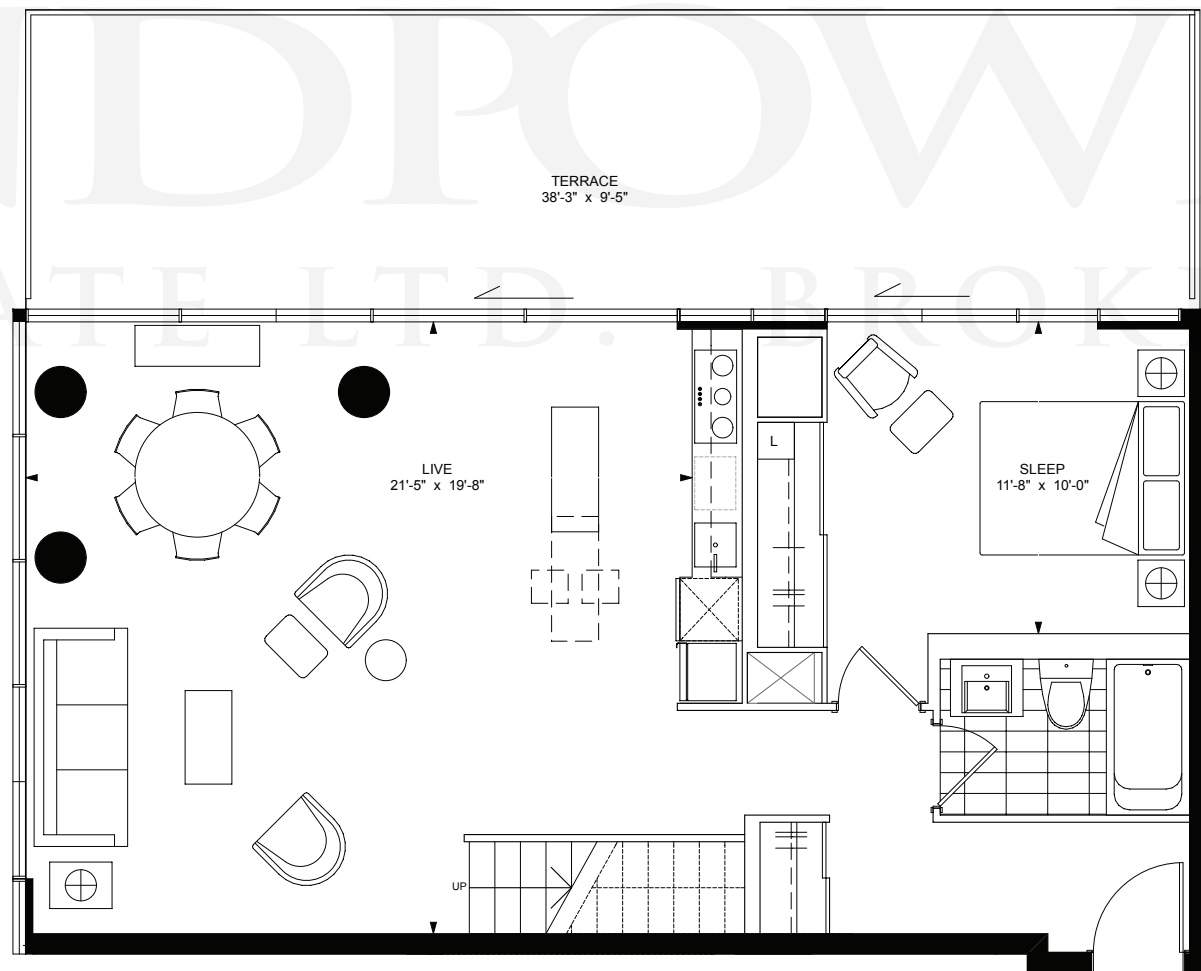

PH6 + 1310 sq. ft.

2 Bedrooms + 2 Bathrooms + Den + Upper terrace 242 sq.ft. + Lower terrace 351 sq.ft.

LANDPOWER
REAL ESTATE LTD. BROKERAGE

16F KEY PLAN

17F KEY PLAN

**+king
condos**

King Street East, plus a whole lot more.