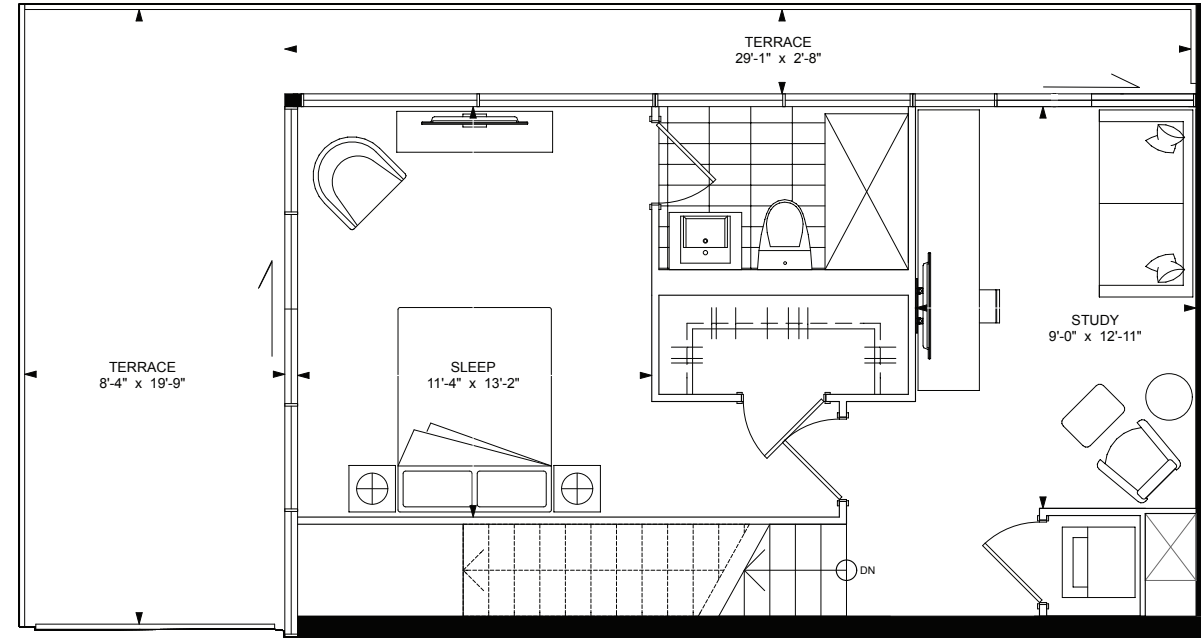

PH6 + 1310 sq. ft.

2 Bedrooms + 2 Bathrooms + Den + Upper terrace 242 sq.ft. + Lower terrace 351 sq.ft.

LANDPOWER
REAL ESTATE LTD. BROKERAGE

**+king
condos**

King Street East, plus a whole lot more.

Exclusive listing brokerage MarketVision Real Estate Corporation. Brokers protected. Illustrations are artist's concept.