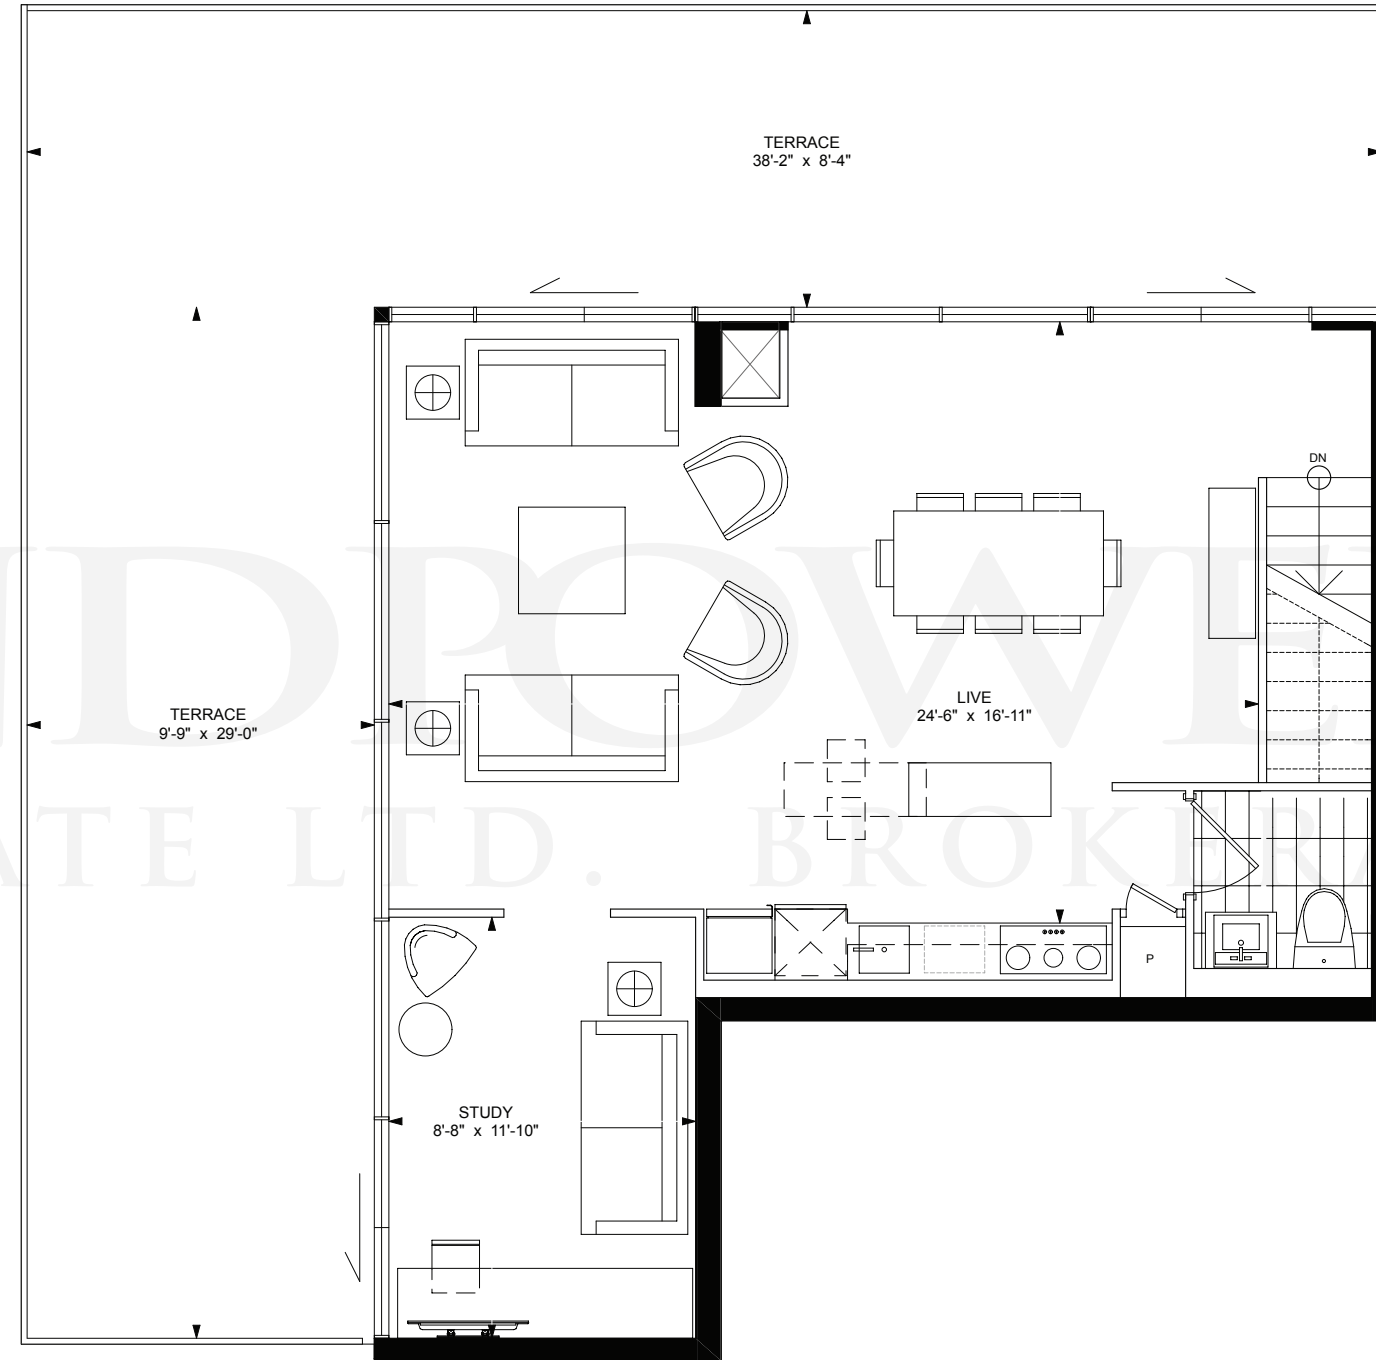

PH3+ 1295 sq. ft.

2 Bedrooms + 2.5 Bathrooms + Den + Terrace 603 sq.ft.

**+king
condos**

King Street East, plus a whole lot more.

Exclusive listing brokerage MarketVision Real Estate Corporation. Brokers protected. Illustrations are artist's concept.