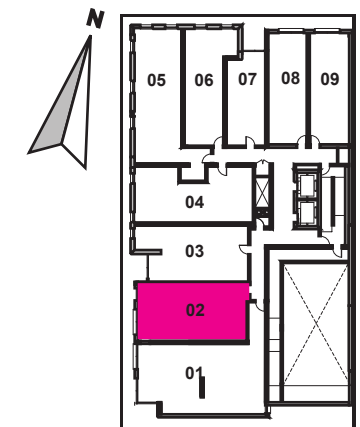

5F-15F KEY PLAN

C6T+ 696 sq. ft.

1 Bedroom + 1 Bathroom + Den + Terrace 275 sq.ft.

**+king
condos**

King Street East, plus a whole lot more.

Exclusive listing brokerage MarketVision Real Estate Corporation. Brokers protected. Illustrations are artist's concept.

4F KEY PLANS

C7 + 705 sq. ft.
1 Bedroom + 1 Bathroom + Den

LANDSPLOUNDER
REAL ESTATE LTD. BROKERAGE

**+king
condos**

King Street East, plus a whole lot more.

Exclusive listing brokerage MarketVision Real Estate Corporation. Brokers protected. Illustrations are artist's concept.

2F KEY PLAN

C8 + 730 sq. ft.

1 Bedroom + 1 Bathroom + Den

LAND PROWERS
REAL ESTATE LTD. BROKERAGE

+king
condos

King Street East, plus a whole lot more.

Exclusive listing brokerage MarketVision Real Estate Corporation. Brokers protected. Illustrations are artist's concept.

2 Bedroom

PH2+ 855 sq. ft.

2 Bedrooms + 2 Bathrooms + Terrace 113 sq.ft.

**+king
condos**

King Street East, plus a whole lot more.

Exclusive listing brokerage MarketVision Real Estate Corporation. Brokers protected. Illustrations are artist's concept.