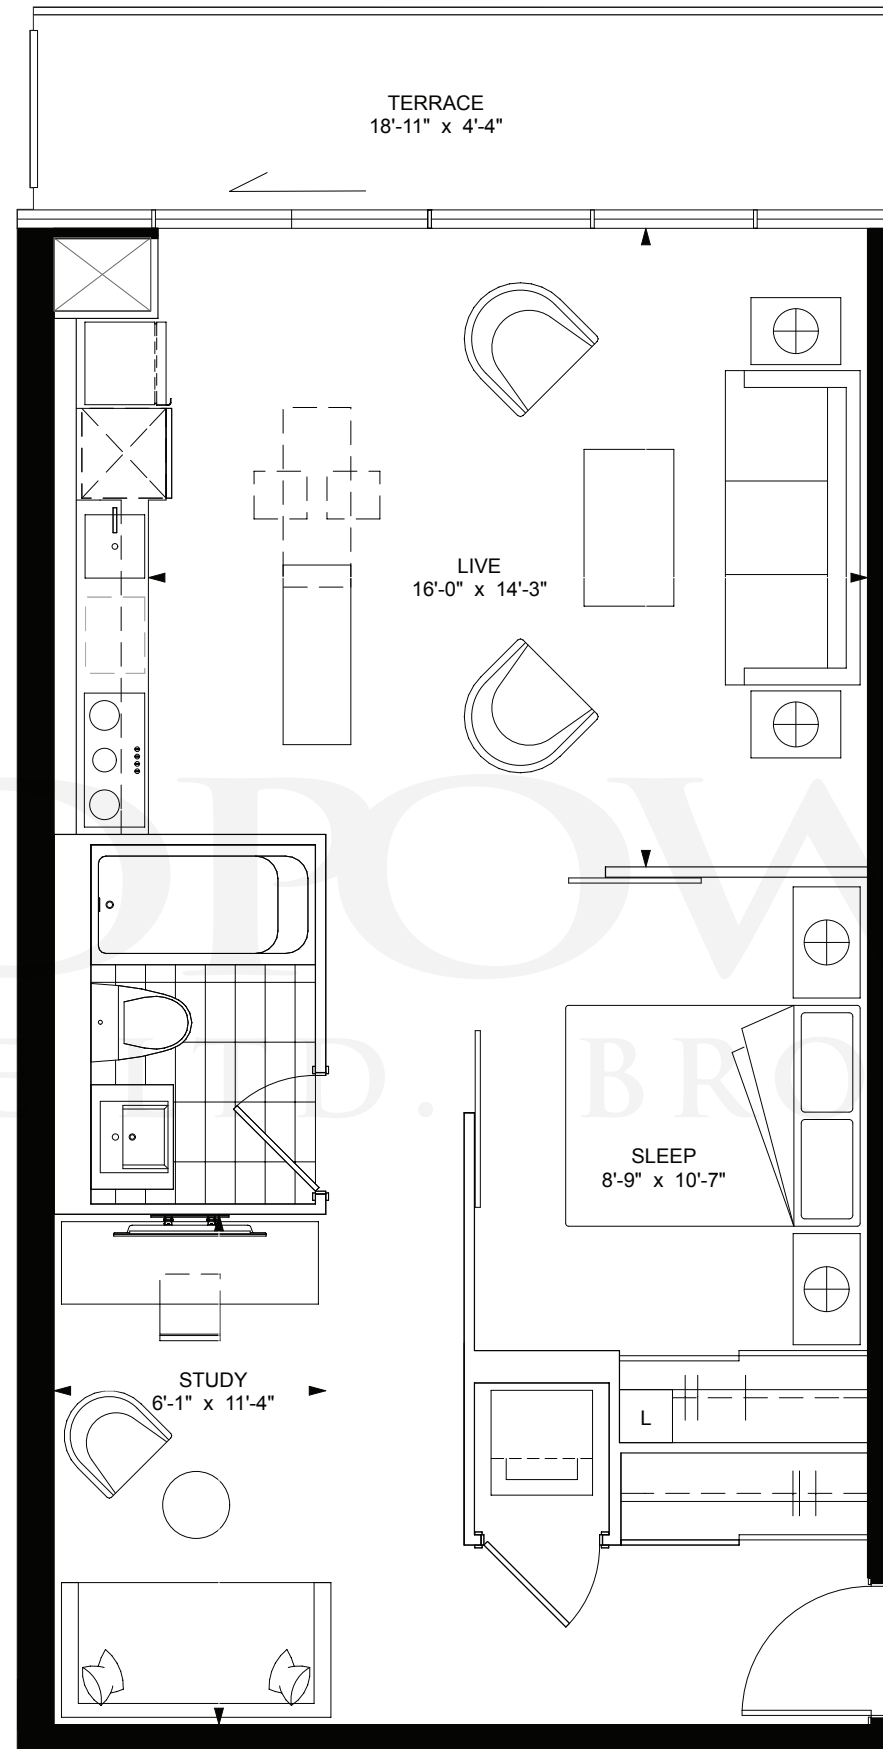

C4T+ 665 sq. ft.
1 Bedroom + 1 Bathroom + Den + Terrace 82 sq.ft.

LANDFLOWER
REAL ESTATE BROKERAGE

**+king
condos**

King Street East, plus a whole lot more.

Exclusive listing brokerage MarketVision Real Estate Corporation. Brokers protected. Illustrations are artist's concept.