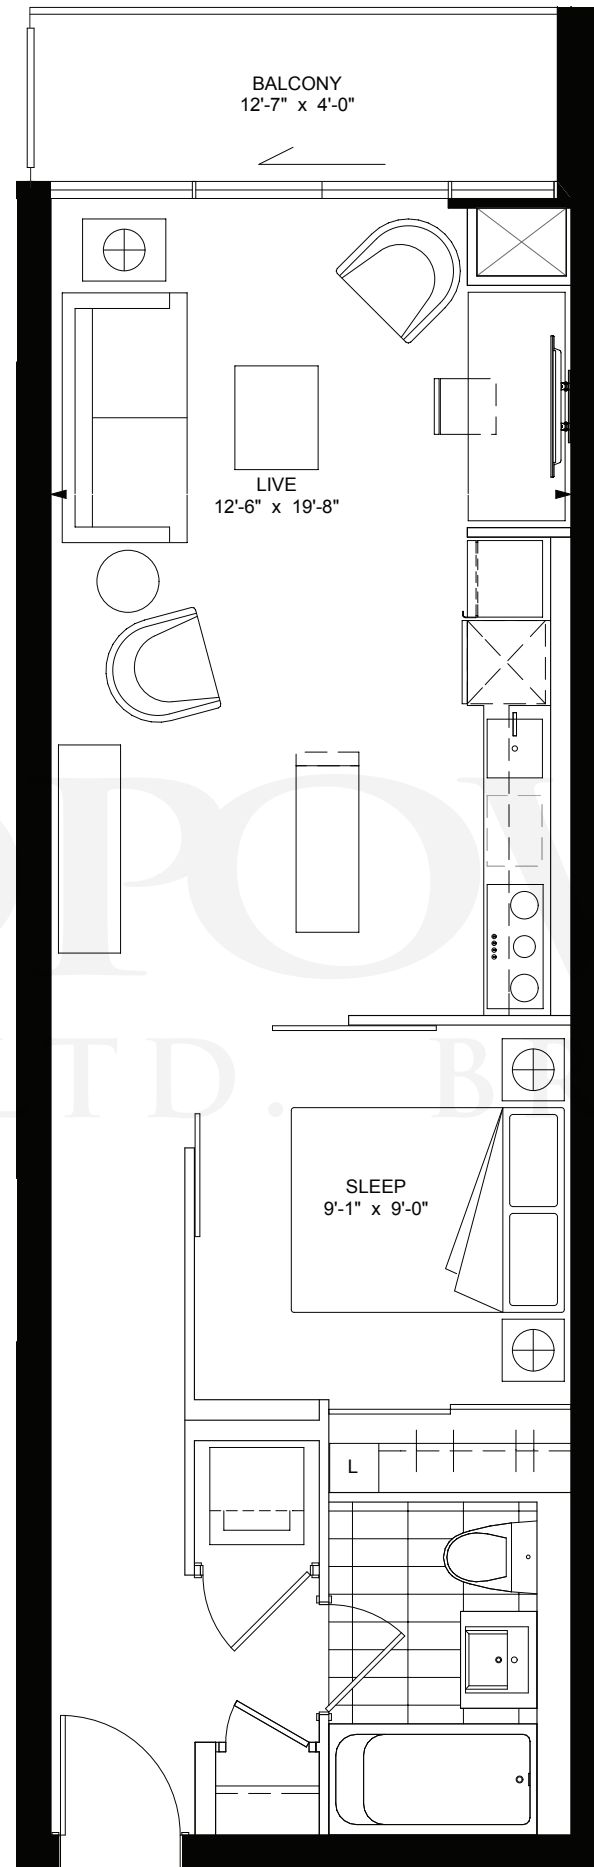

2F KEY PLAN

3F KEY PLAN

B2 + 545 sq. ft.

1 Bedroom + 1 Bathroom

LANDPOWER
REAL ESTATE LTD. BROKERAGE

+king
condos

King Street East, plus a whole lot more.

Exclusive listing brokerage MarketVision Real Estate Corporation. Brokers protected. Illustrations are artist's concept.

B3 + 560 sq. ft.
1 Bedroom + 1 Bathroom + Balcony 53 sq.ft.

LANDPOWER
REAL ESTATE LTD. BROKERAGE

**+king
condos**

King Street East, plus a whole lot more.

Exclusive listing brokerage MarketVision Real Estate Corporation. Brokers protected. Illustrations are artist's concept.

5F-15F KEY PLAN

B3A+ 580 sq. ft.
1 Bedroom + 1 Bathroom + Balcony 56 sq.ft.

LAND BROOKER
REAL ESTATE LTD. BROKERAGE

**+king
condos**

King Street East, plus a whole lot more.

Exclusive listing brokerage MarketVision Real Estate Corporation. Brokers protected. Illustrations are artist's concept.

5F-15F KEY PLAN

B3A-T+ 580 sq. ft.
1 Bedroom + 1 Bathroom + Terrace 125 sq.ft.

LAND ROOWER
REAL ESTATE LTD. BROKERAGE

**+king
condos**

King Street East, plus a whole lot more.

Exclusive listing brokerage MarketVision Real Estate Corporation. Brokers protected. Illustrations are artist's concept.