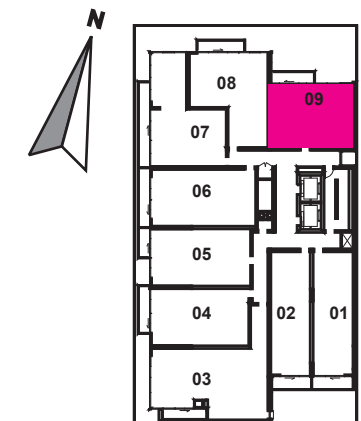

B4 + 595 sq. ft.

1 Bedroom + 1 Bathroom

LANDPOWER
REAL ESTATE LTD. BROKERAGE

2F KEY PLAN

3F KEY PLAN

+king
condos

King Street East, plus a whole lot more.

Exclusive listing brokerage MarketVision Real Estate Corporation. Brokers protected. Illustrations are artist's concept.

B5 + 595 sq. ft.

1 Bedroom + 1 Bathroom + Balcony 50 sq.ft.

**+king
condos**

King Street East, plus a whole lot more.

Exclusive listing brokerage MarketVision Real Estate Corporation. Brokers protected. Illustrations are artist's concept.

5F-15F KEY PLAN

PH7+ 595 sq. ft.

1 Bedroom + 1 Bathroom + Balcony 50 sq.ft.

**+king
condos**

King Street East, plus a whole lot more.

Exclusive listing brokerage MarketVision Real Estate Corporation. Brokers protected. Illustrations are artist's concept.

16F KEY PLAN

B5T+ 595 sq. ft.
1 Bedroom + 1 Bathroom + Terrace 402 sq.ft.

**+king
condos**

King Street East, plus a whole lot more.

Exclusive listing brokerage MarketVision Real Estate Corporation. Brokers protected. Illustrations are artist's concept.