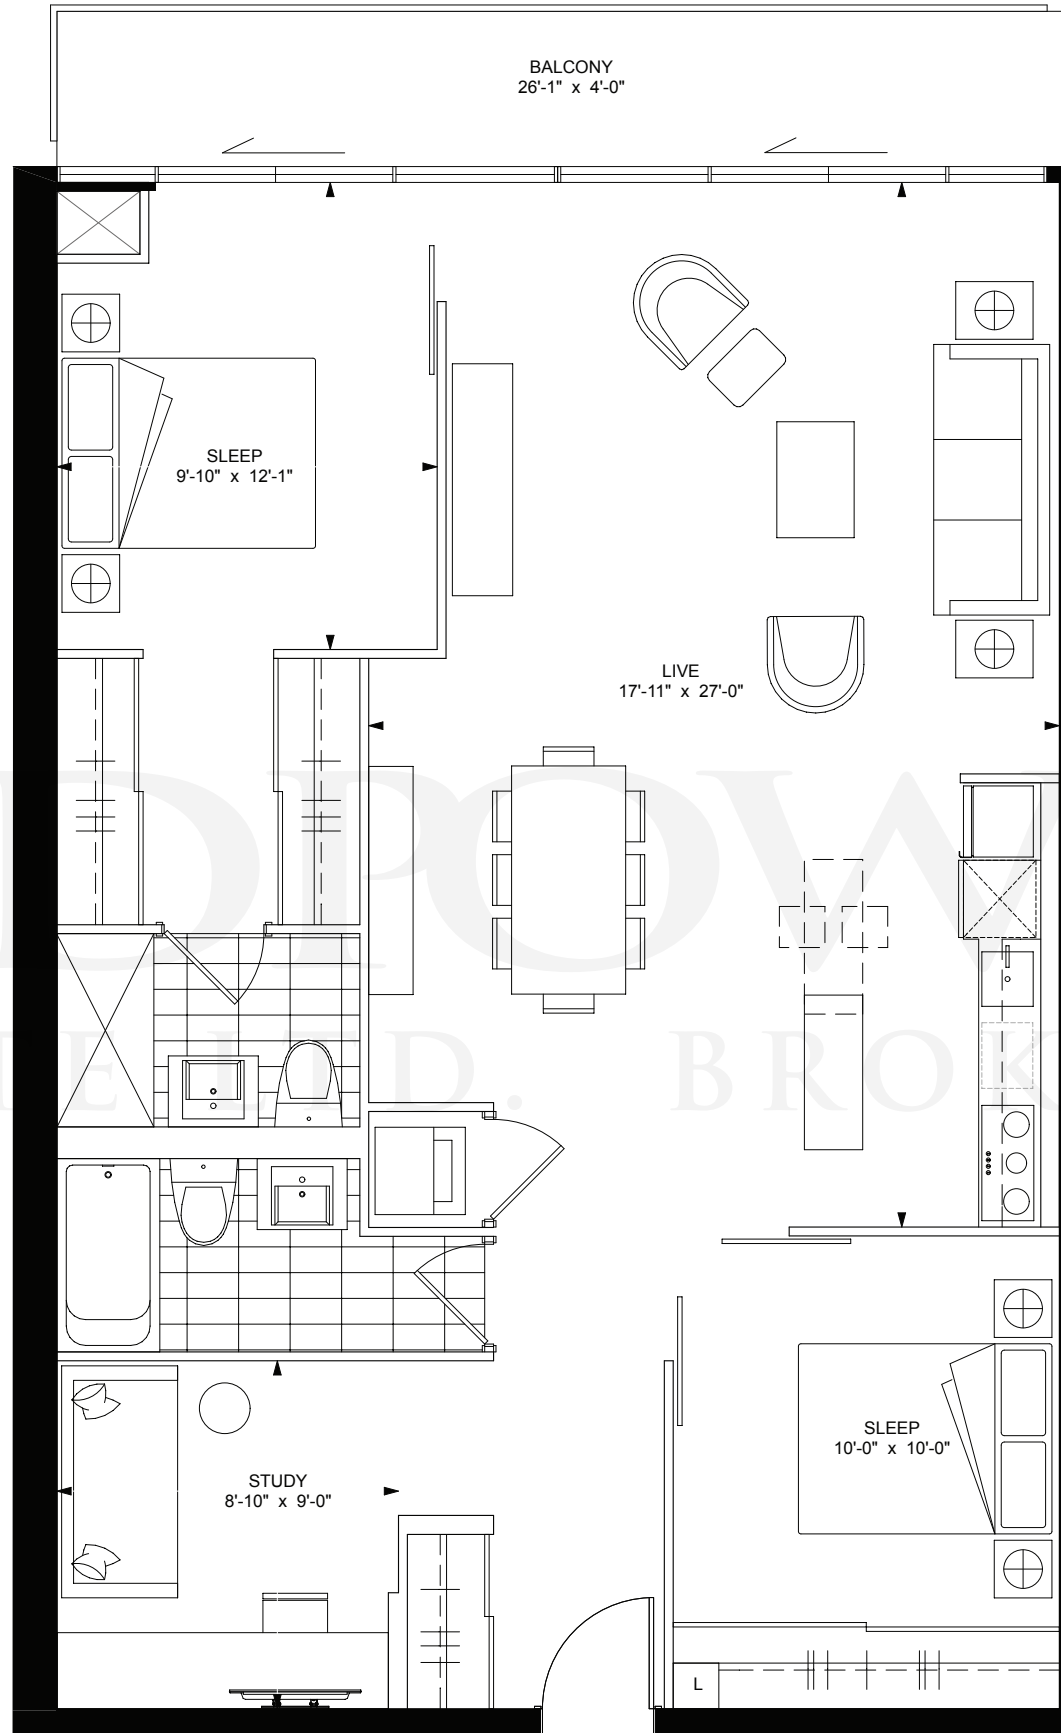

PH1+ 1140 sq. ft.
2 Bedrooms + 2 Bathrooms + Den + Balcony 105 sq.ft.

LANDPOWER
REAL ESTATE LTD. BROKERAGE

**+king
condos**

King Street East, plus a whole lot more.

Exclusive listing brokerage MarketVision Real Estate Corporation. Brokers protected. Illustrations are artist's concept.