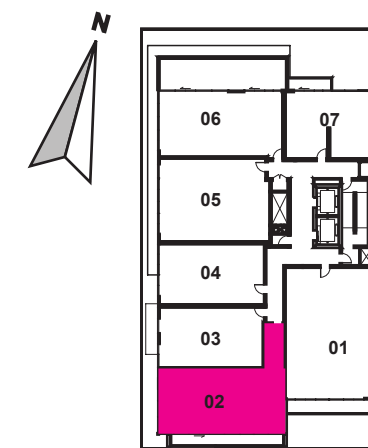

2F KEY PLAN

C8 + 730 sq. ft.

1 Bedroom + 1 Bathroom + Den

LAND PROWERS
REAL ESTATE LTD. BROKERAGE

+king
condos

King Street East, plus a whole lot more.

Exclusive listing brokerage MarketVision Real Estate Corporation. Brokers protected. Illustrations are artist's concept.

2 Bedroom

PH2+ 855 sq. ft.

2 Bedrooms + 2 Bathrooms + Terrace 113 sq.ft.

**+king
condos**

King Street East, plus a whole lot more.

Exclusive listing brokerage MarketVision Real Estate Corporation. Brokers protected. Illustrations are artist's concept.

16F KEY PLAN

D2 + 880 sq. ft.
2 Bedrooms + 2 Bathrooms

LANDFLOWER
REAL ESTATE LTD. BROKERAGE

**+king
condos**

King Street East, plus a whole lot more.

Exclusive listing brokerage MarketVision Real Estate Corporation. Brokers protected. Illustrations are artist's concept.