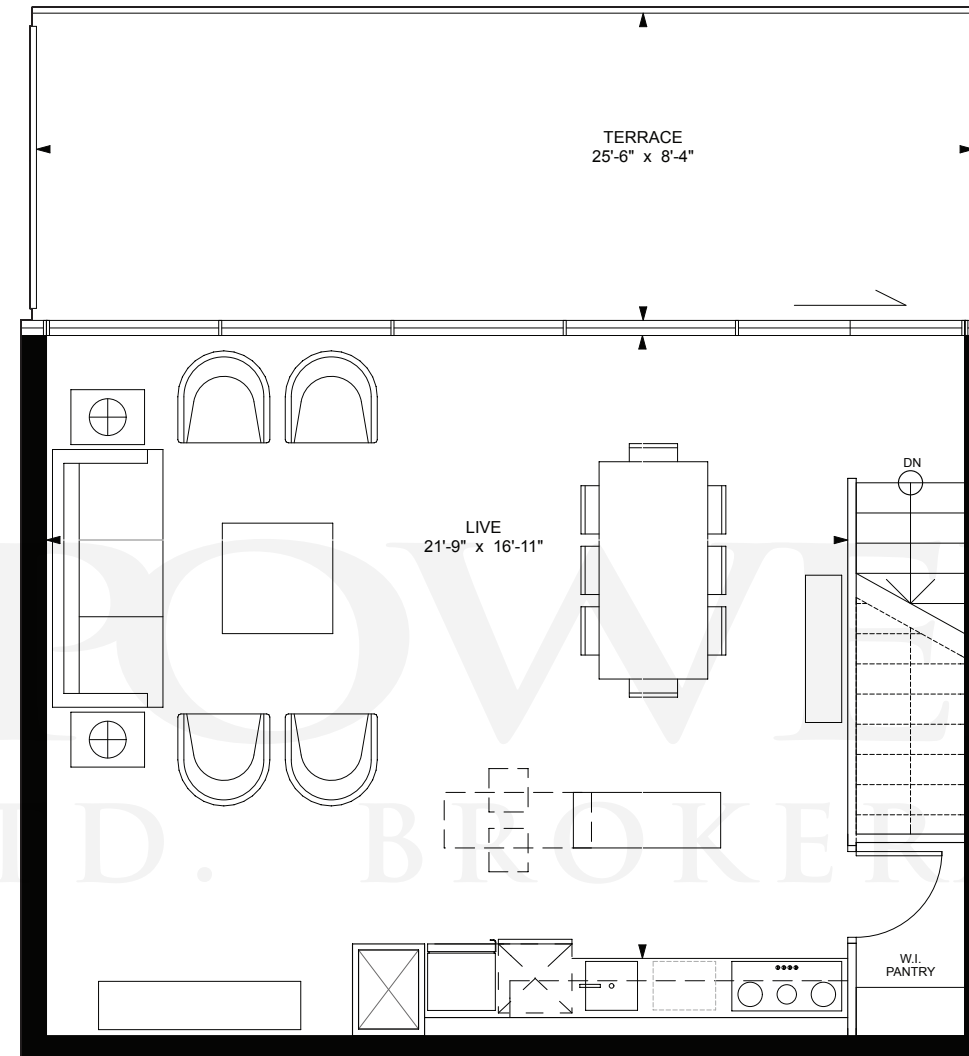

PH5+ 1405 sq. ft.

2 Bedrooms + 2 Bathrooms + Den + Terrace 211 sq.ft.

**+king
condos**

King Street East, plus a whole lot more.

Exclusive listing brokerage MarketVision Real Estate Corporation. Brokers protected. Illustrations are artist's concept.