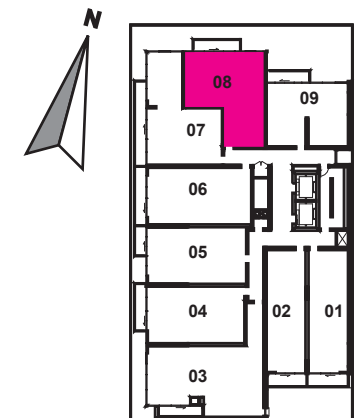

5F-15F KEY PLAN

C2T+ 635 sq. ft.
1 Bedroom + 1 Bathroom + Den + Terrace 36 sq.ft

LAND PROWLER
REAL ESTATE BROKERAGE

**+king
condos**

King Street East, plus a whole lot more.

Exclusive listing brokerage MarketVision Real Estate Corporation. Brokers protected. Illustrations are artist's concept.

C3 + 665 sq. ft.

1 Bedroom + Den + 1 Bathroom + Balcony 57 sq.ft.

LANDPRO REALTY BROKER

**+king
condos**

King Street East, plus a whole lot more.

Exclusive listing brokerage MarketVision Real Estate Corporation. Brokers protected. Illustrations are artist's concept.

5F-15F KEY PLAN

C3T+ 665 sq. ft.
1 Bedroom + 1 Bathroom + Den + Terrace 114 sq.ft.

LAND DROPPER
REAL ESTATE BROKERAGE

**+king
condos**

King Street East, plus a whole lot more.

Exclusive listing brokerage MarketVision Real Estate Corporation. Brokers protected. Illustrations are artist's concept.