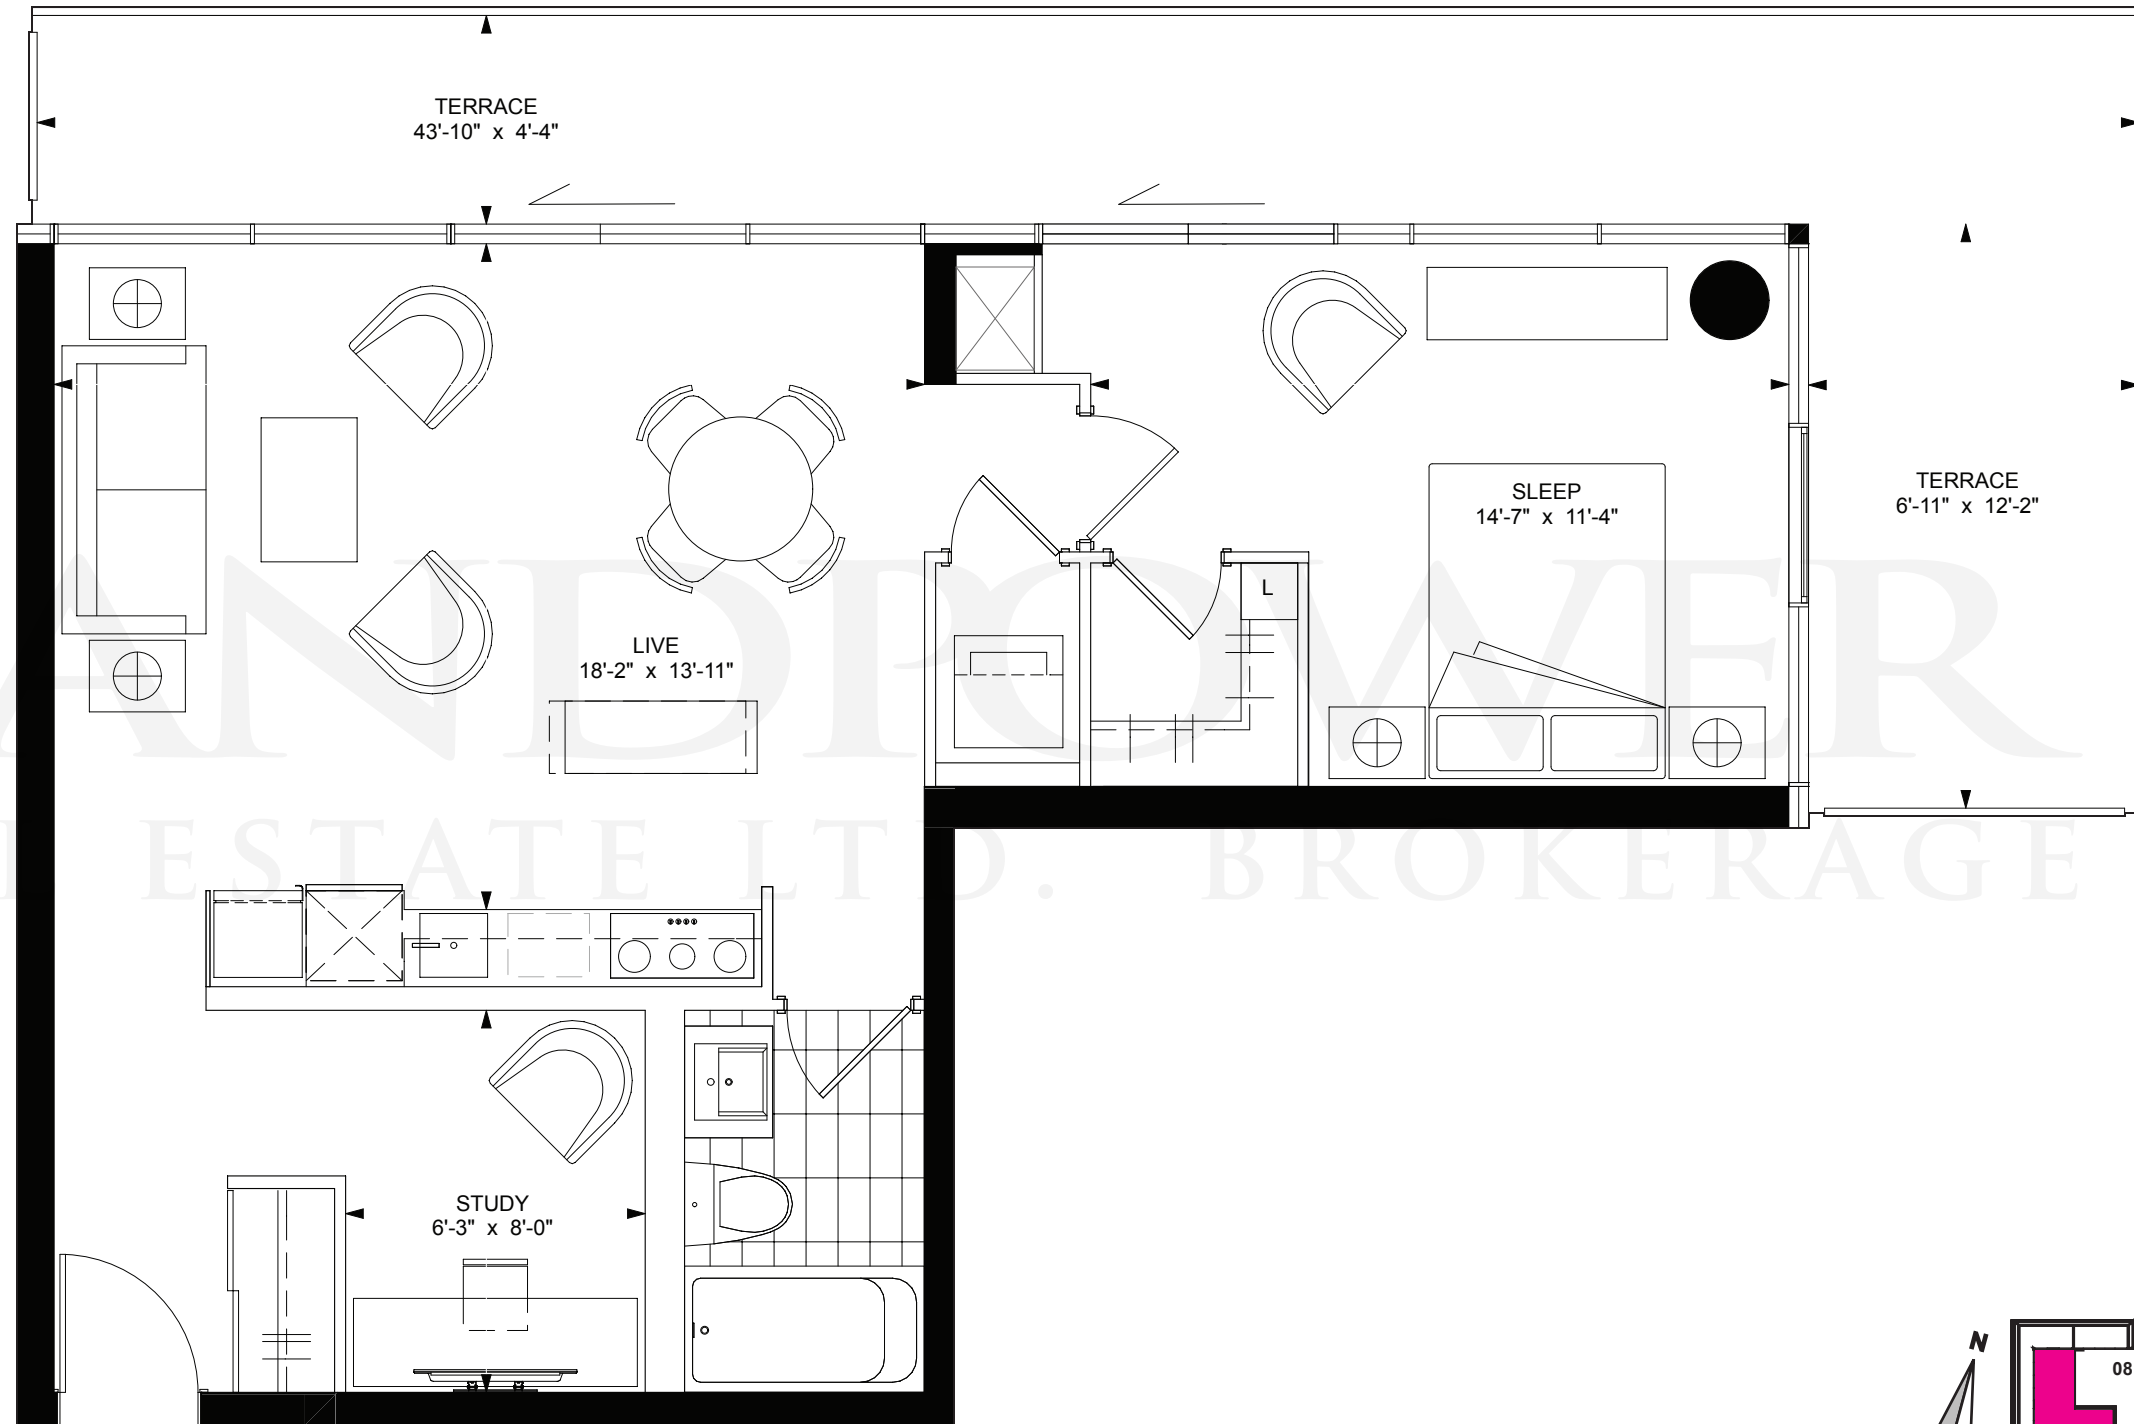

C6T+ 696 sq. ft.

1 Bedroom + 1 Bathroom + Den + Terrace 275 sq.ft.

**+king
condos**

King Street East, plus a whole lot more.

Exclusive listing brokerage MarketVision Real Estate Corporation. Brokers protected. Illustrations are artist's concept.