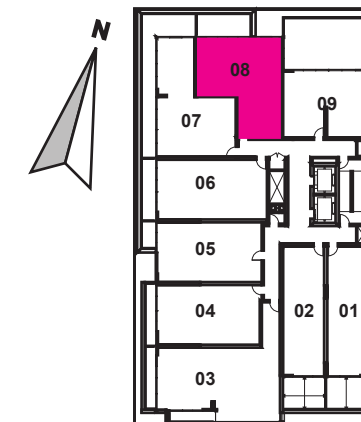

5F-15F KEY PLAN

C3T+ 665 sq. ft.
1 Bedroom + 1 Bathroom + Den + Terrace 114 sq.ft.

LAND DROPPER
REAL ESTATE BROKERAGE

**+king
condos**

King Street East, plus a whole lot more.

Exclusive listing brokerage MarketVision Real Estate Corporation. Brokers protected. Illustrations are artist's concept.