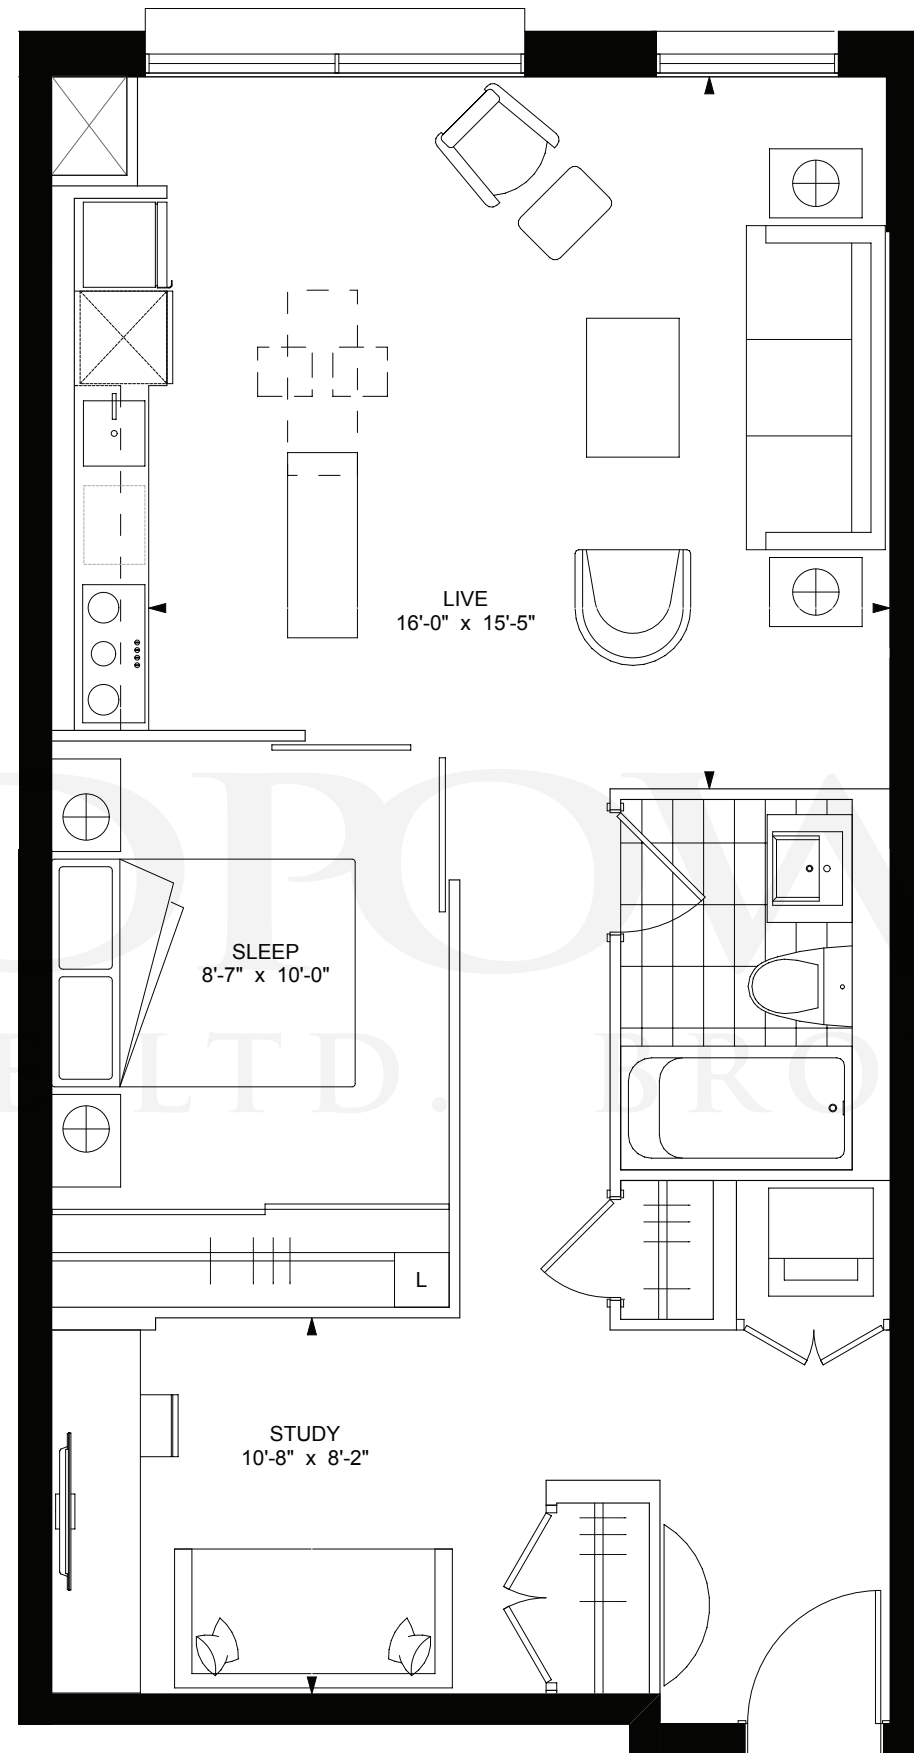

C7 + 705 sq. ft.
1 Bedroom + 1 Bathroom + Den

LANDSPLOUNDER
REAL ESTATE LTD. BROKERAGE

**+king
condos**

King Street East, plus a whole lot more.

Exclusive listing brokerage MarketVision Real Estate Corporation. Brokers protected. Illustrations are artist's concept.