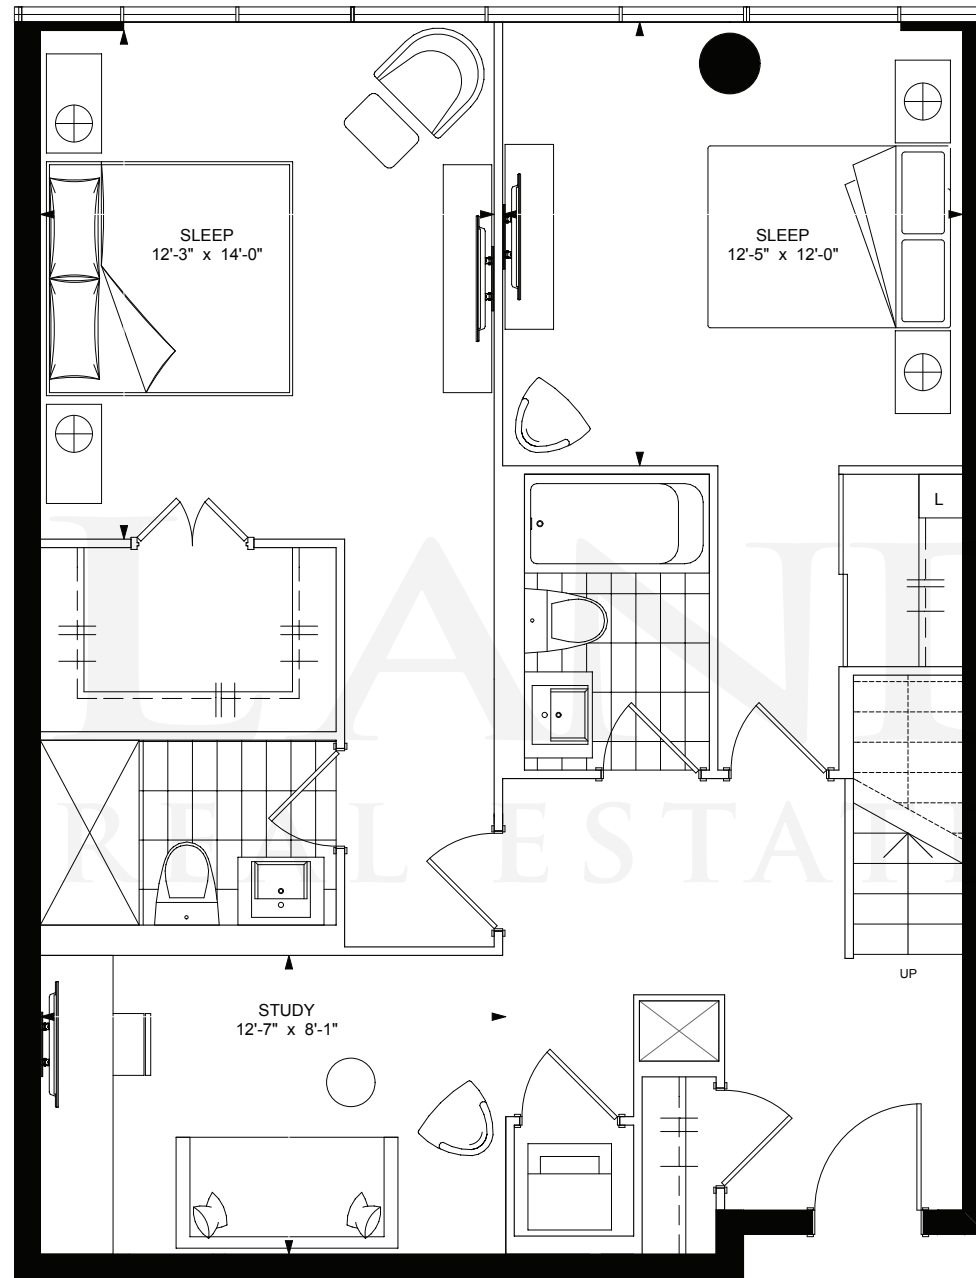

PH5+ 1405 sq. ft.

2 Bedrooms + 2 Bathrooms + Den + Terrace 211 sq.ft.

**+king
condos**

King Street East, plus a whole lot more.

Exclusive listing brokerage MarketVision Real Estate Corporation. Brokers protected. Illustrations are artist's concept.