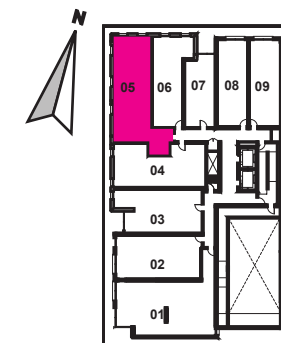

2 Bedroom

PH2+ 855 sq. ft.

2 Bedrooms + 2 Bathrooms + Terrace 113 sq.ft.

**+king
condos**

King Street East, plus a whole lot more.

Exclusive listing brokerage MarketVision Real Estate Corporation. Brokers protected. Illustrations are artist's concept.

16F KEY PLAN

D2 + 880 sq. ft.
2 Bedrooms + 2 Bathrooms

LANDFLOWER
REAL ESTATE LTD. BROKERAGE

**+king
condos**

King Street East, plus a whole lot more.

Exclusive listing brokerage MarketVision Real Estate Corporation. Brokers protected. Illustrations are artist's concept.

2F KEY PLAN

3F KEY PLAN

D3 + 955 sq. ft.

2 Bedrooms + 2 Bathrooms + Balcony 45 sq.ft.

**+king
condos**

King Street East, plus a whole lot more.

Exclusive listing brokerage MarketVision Real Estate Corporation. Brokers protected. Illustrations are artist's concept.