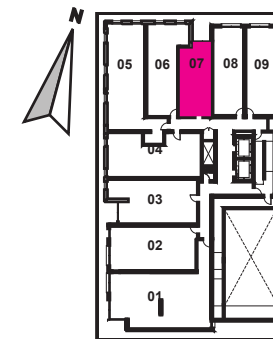

37 Sherbourne Street, Toronto, Ontario, M5A 1K2

EXCLUSIVE LISTING BROKER: MARKETVISION REAL ESTATE CORPORATION, BROKER

Studio

A1 + 415 sq. ft.
Studio + 1 Bathroom

LAND BROOKER
REAL ESTATE BROKERAGE

2F KEY PLAN

3F KEY PLAN

**+king
condos**

King Street East, plus a whole lot more.

Exclusive listing brokerage MarketVision Real Estate Corporation. Brokers protected. Illustrations are artist's concept.

1 Bedroom

B1 + 520 sq. ft.