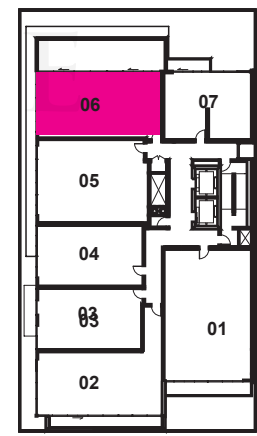

2F KEY PLAN

PH1+ 1140 sq. ft.
2 Bedrooms + 2 Bathrooms + Den + Balcony 105 sq.ft.

LANDPOWER
REAL ESTATE LTD. BROKERAGE

**+king
condos**

King Street East, plus a whole lot more.

Exclusive listing brokerage MarketVision Real Estate Corporation. Brokers protected. Illustrations are artist's concept.

PH3+ 1295 sq. ft.

2 Bedrooms + 2.5 Bathrooms + Den + Terrace 603 sq.ft.

**+king
condos**

King Street East, plus a whole lot more.

Exclusive listing brokerage MarketVision Real Estate Corporation. Brokers protected. Illustrations are artist's concept.

PH6 + 1310 sq. ft.

2 Bedrooms + 2 Bathrooms + Den + Upper terrace 242 sq.ft. + Lower terrace 351 sq.ft.

LANDPOWER
REAL ESTATE LTD. BROKERAGE

16F KEY PLAN

17F KEY PLAN

**+king
condos**

King Street East, plus a whole lot more.