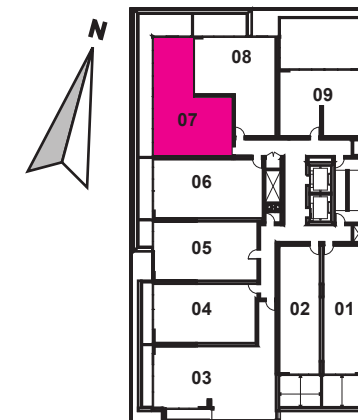

5F-15F KEY PLAN

C6T+ 696 sq. ft.

1 Bedroom + 1 Bathroom + Den + Terrace 275 sq.ft.

**+king
condos**

King Street East, plus a whole lot more.

Exclusive listing brokerage MarketVision Real Estate Corporation. Brokers protected. Illustrations are artist's concept.

4F KEY PLANS

C7 + 705 sq. ft.
1 Bedroom + 1 Bathroom + Den

LANDSPLOUNDER
REAL ESTATE LTD. BROKERAGE

**+king
condos**

King Street East, plus a whole lot more.

Exclusive listing brokerage MarketVision Real Estate Corporation. Brokers protected. Illustrations are artist's concept.

2F KEY PLAN

C8 + 730 sq. ft.

1 Bedroom + 1 Bathroom + Den

LAND PROWERS
REAL ESTATE LTD. BROKERAGE

+king
condos

King Street East, plus a whole lot more.

Exclusive listing brokerage MarketVision Real Estate Corporation. Brokers protected. Illustrations are artist's concept.