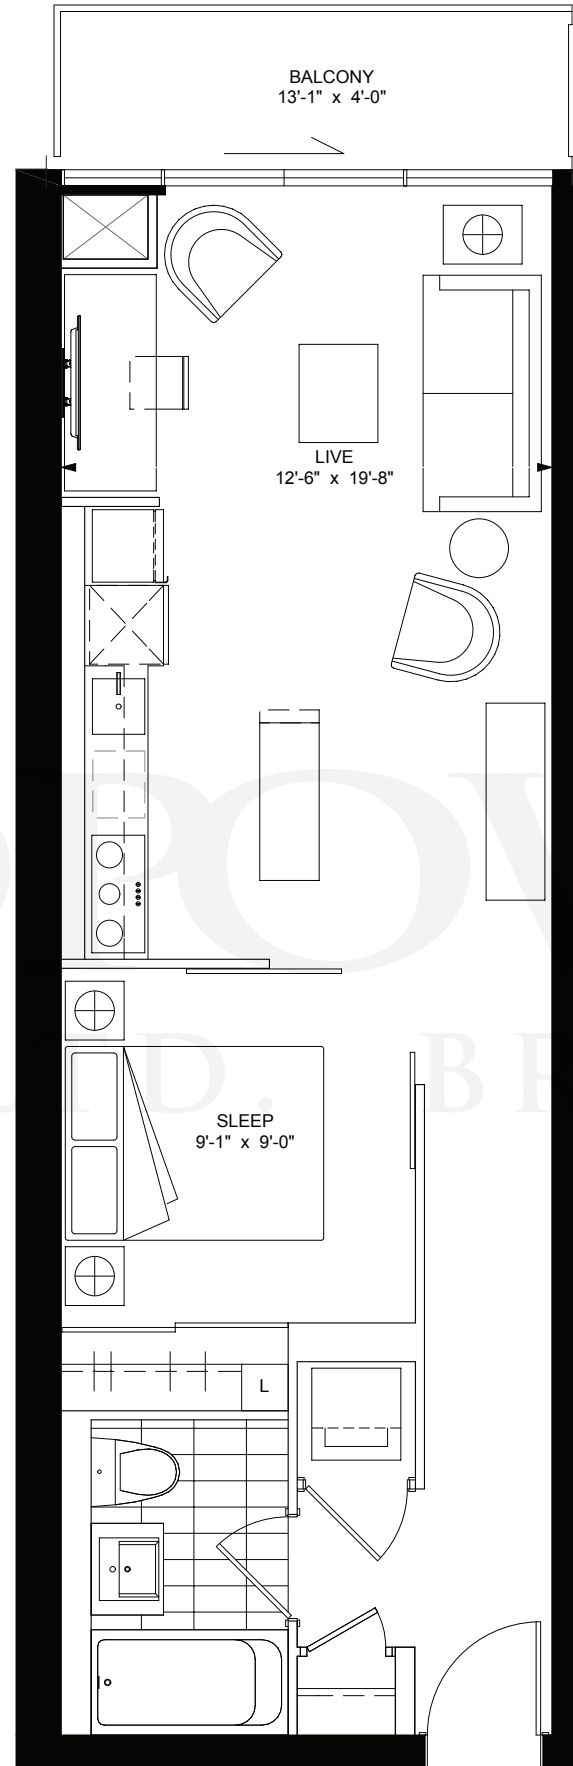

2F KEY PLAN

3F KEY PLAN

B2 + 545 sq. ft.

1 Bedroom + 1 Bathroom

LANDPOWER
REAL ESTATE LTD. BROKERAGE

+king
condos

King Street East, plus a whole lot more.

Exclusive listing brokerage MarketVision Real Estate Corporation. Brokers protected. Illustrations are artist's concept.

B3 + 560 sq. ft.
1 Bedroom + 1 Bathroom + Balcony 53 sq.ft.

LANDPOWER
REAL ESTATE LTD. BROKERAGE

**+king
condos**

King Street East, plus a whole lot more.

Exclusive listing brokerage MarketVision Real Estate Corporation. Brokers protected. Illustrations are artist's concept.

5F-15F KEY PLAN

B3A+ 580 sq. ft.
1 Bedroom + 1 Bathroom + Balcony 56 sq.ft.

LAND BROOKER
REAL ESTATE LTD. BROKERAGE

**+king
condos**

King Street East, plus a whole lot more.

Exclusive listing brokerage MarketVision Real Estate Corporation. Brokers protected. Illustrations are artist's concept.

5F-15F KEY PLAN

B3A-T+ 580 sq. ft.
1 Bedroom + 1 Bathroom + Terrace 125 sq.ft.

LAND ROOWER
REAL ESTATE LTD. BROKERAGE

**+king
condos**

King Street East, plus a whole lot more.

Exclusive listing brokerage MarketVision Real Estate Corporation. Brokers protected. Illustrations are artist's concept.