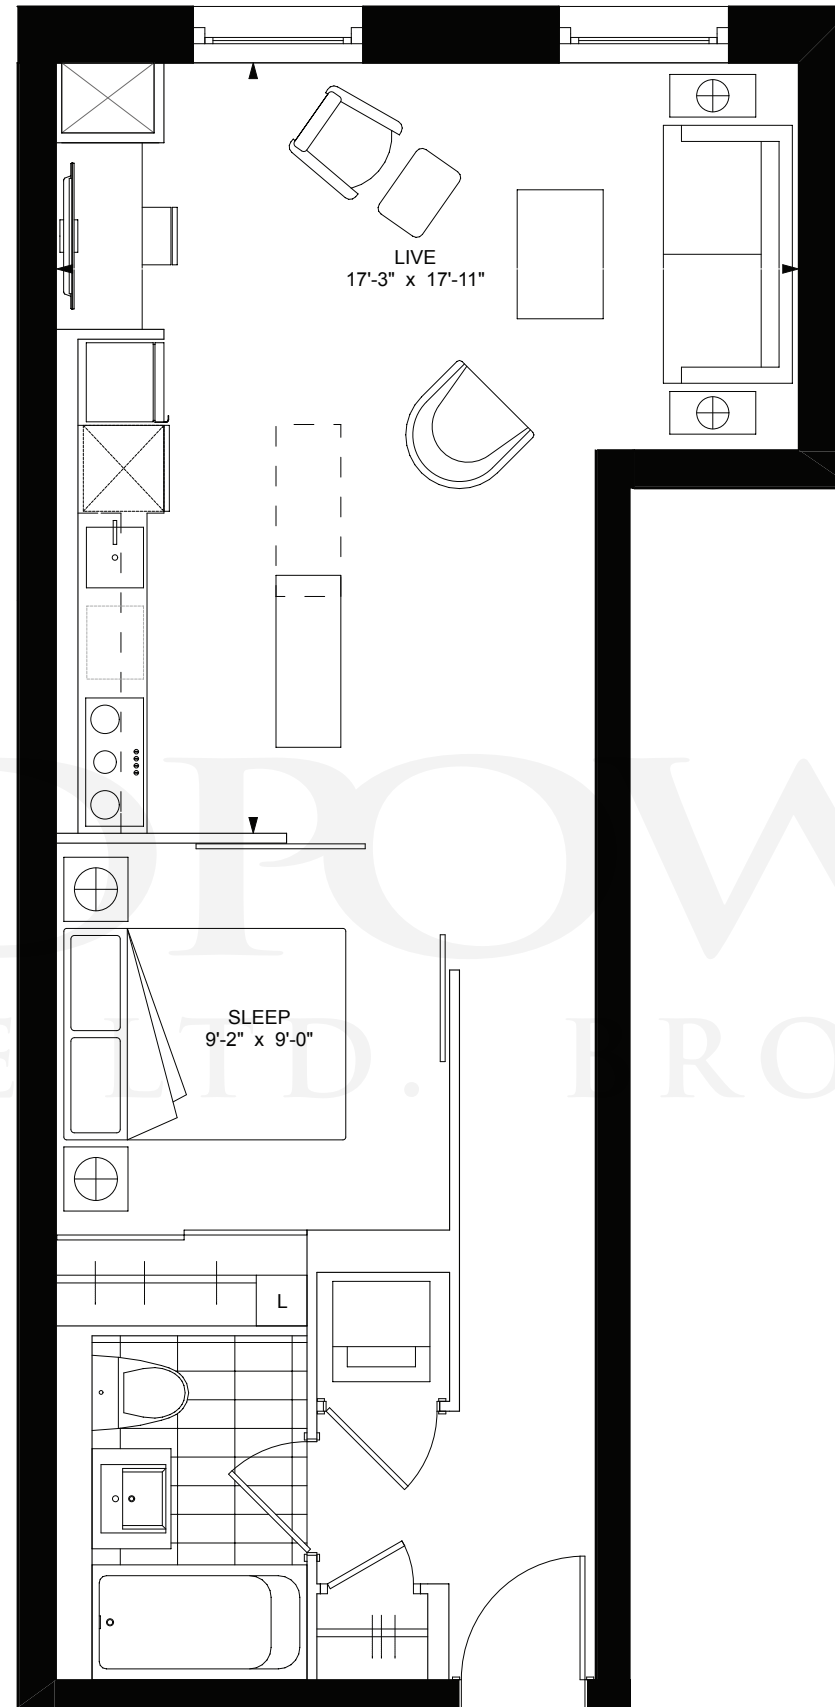

5F-15F KEY PLAN

B3A+ 580 sq. ft.
1 Bedroom + 1 Bathroom + Balcony 56 sq.ft.

LAND BROOKER
REAL ESTATE LTD. BROKERAGE

**+king
condos**

King Street East, plus a whole lot more.

Exclusive listing brokerage MarketVision Real Estate Corporation. Brokers protected. Illustrations are artist's concept.

5F-15F KEY PLAN

B3A-T+ 580 sq. ft.
1 Bedroom + 1 Bathroom + Terrace 125 sq.ft.

LAND ROOWER
REAL ESTATE LTD. BROKERAGE

**+king
condos**

King Street East, plus a whole lot more.

Exclusive listing brokerage MarketVision Real Estate Corporation. Brokers protected. Illustrations are artist's concept.

B3T+ 560 sq. ft.
1 Bedroom + 1 Bathroom + Terrace 125 sq.ft.

LANDPOWER
REAL ESTATE LTD. BROKERAGE

**+king
condos**

King Street East, plus a whole lot more.

Exclusive listing brokerage MarketVision Real Estate Corporation. Brokers protected. Illustrations are artist's concept.

B4 + 595 sq. ft.

1 Bedroom + 1 Bathroom

LANDPOWER
REAL ESTATE LTD. BROKERAGE

2F KEY PLAN

3F KEY PLAN

+king
condos

King Street East, plus a whole lot more.

Exclusive listing brokerage MarketVision Real Estate Corporation. Brokers protected. Illustrations are artist's concept.