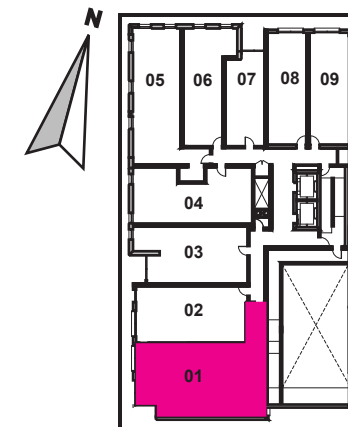

3F KEY PLAN

E2 + 1110 sq. ft.

2 Bedrooms + 2 Bathrooms + Den

LANE POWER
REAL ESTATE LTD. BROKERAGE

**+king
condos**

King Street East, plus a whole lot more.

Exclusive listing brokerage MarketVision Real Estate Corporation. Brokers protected. Illustrations are artist's concept.

2F KEY PLAN

PH1+ 1140 sq. ft.
2 Bedrooms + 2 Bathrooms + Den + Balcony 105 sq.ft.

LANDPOWER
REAL ESTATE LTD. BROKERAGE

**+king
condos**

King Street East, plus a whole lot more.

Exclusive listing brokerage MarketVision Real Estate Corporation. Brokers protected. Illustrations are artist's concept.