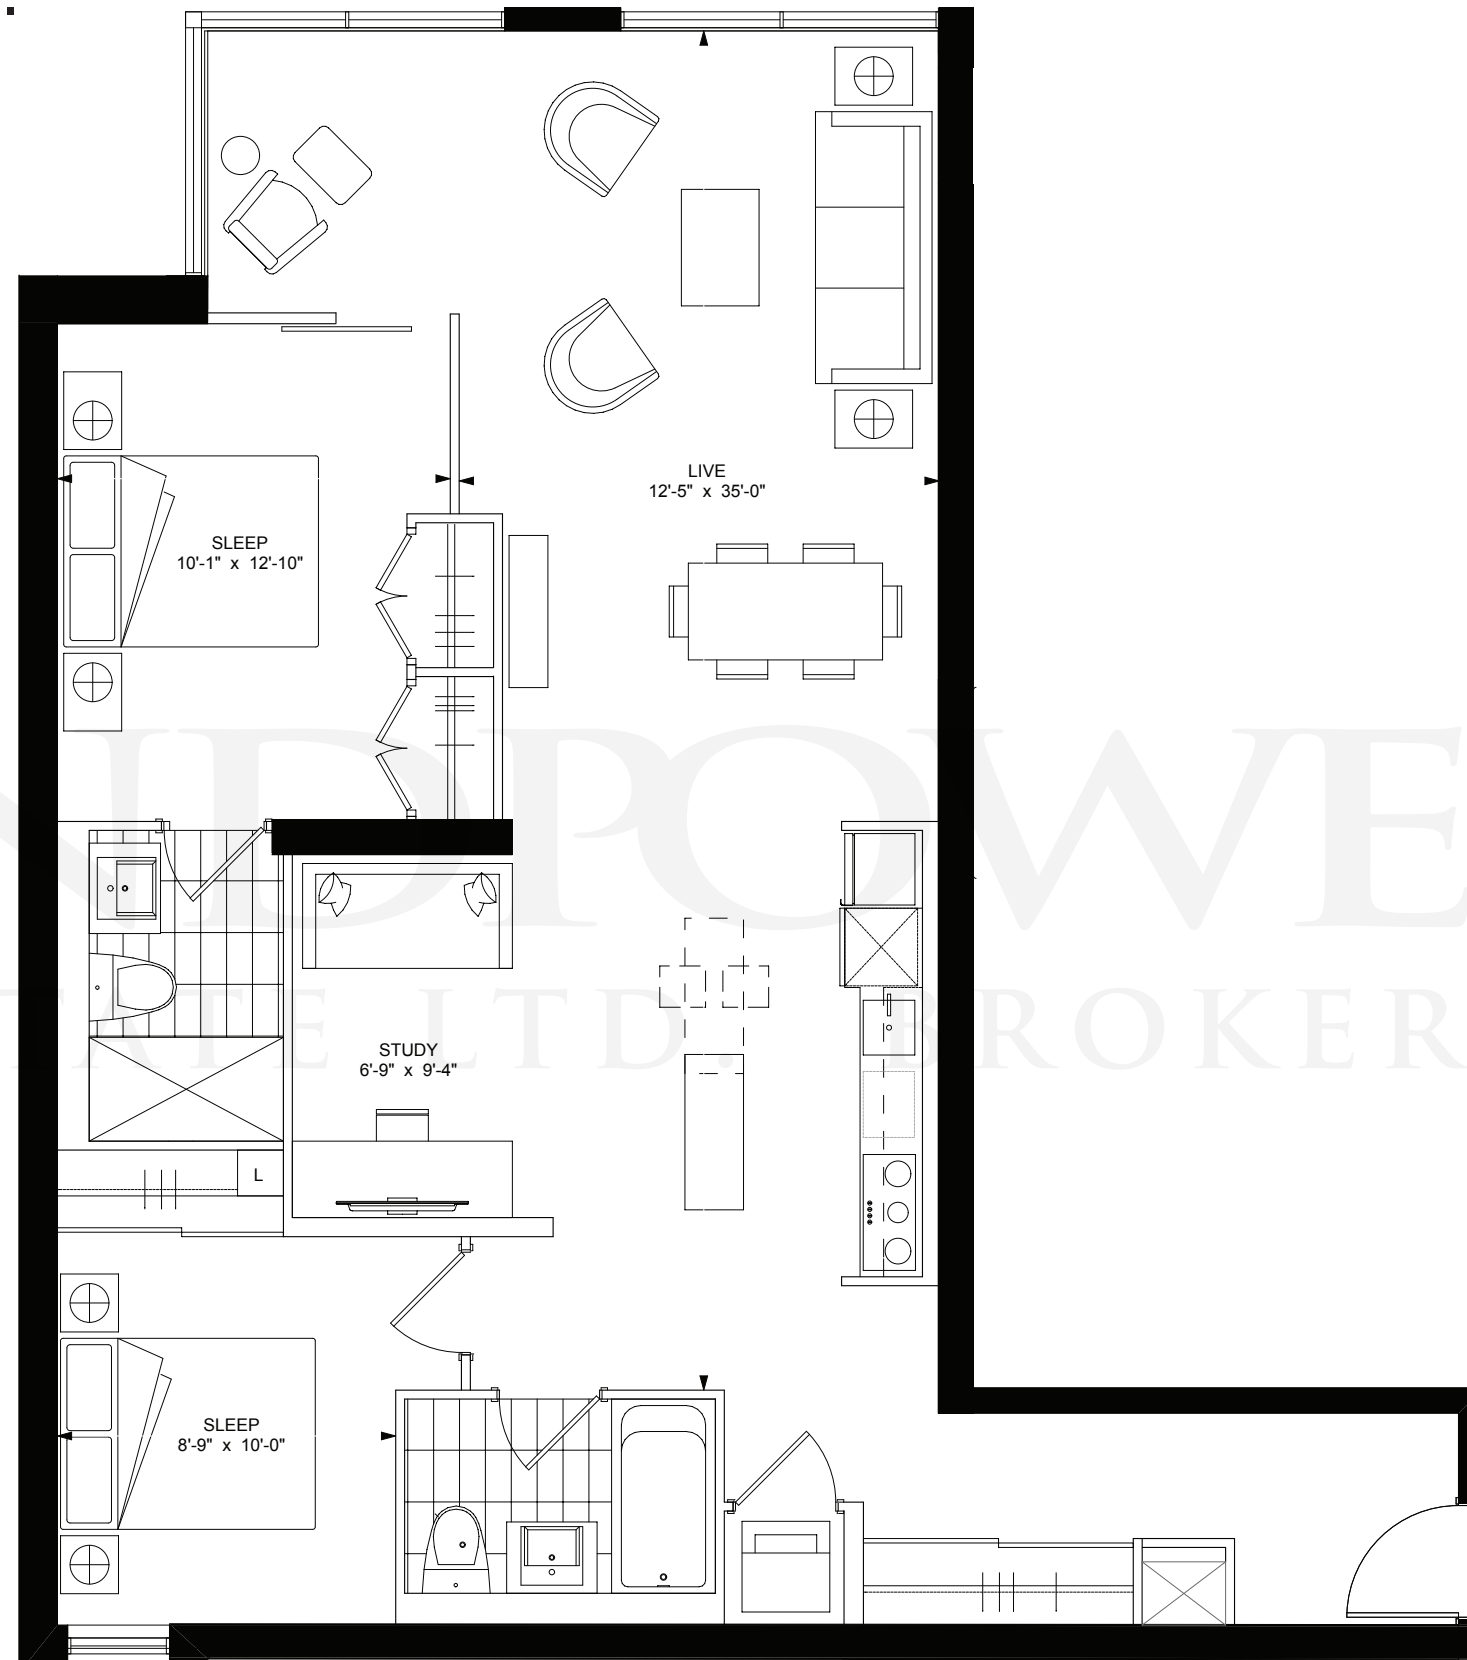

E2 + 1110 sq. ft.

2 Bedrooms + 2 Bathrooms + Den

LANE POWER
REAL ESTATE LTD. BROKERAGE

**+king
condos**

King Street East, plus a whole lot more.

Exclusive listing brokerage MarketVision Real Estate Corporation. Brokers protected. Illustrations are artist's concept.