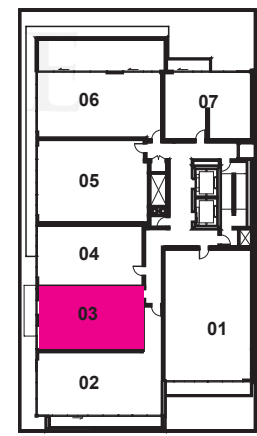

PH3+ 1295 sq. ft.

2 Bedrooms + 2.5 Bathrooms + Den + Terrace 603 sq.ft.

**+king
condos**

King Street East, plus a whole lot more.

Exclusive listing brokerage MarketVision Real Estate Corporation. Brokers protected. Illustrations are artist's concept.