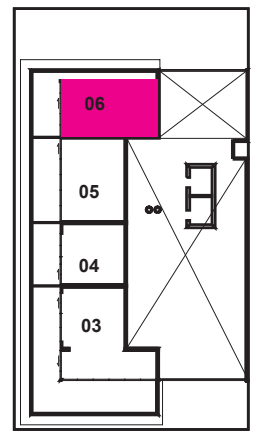

PH6 + 1310 sq. ft.

2 Bedrooms + 2 Bathrooms + Den + Upper terrace 242 sq.ft. + Lower terrace 351 sq.ft.

LANDPOWER
REAL ESTATE LTD. BROKERAGE

16F KEY PLAN

17F KEY PLAN

**+king
condos**

King Street East, plus a whole lot more.

Exclusive listing brokerage MarketVision Real Estate Corporation. Brokers protected. Illustrations are artist's concept.

PH5+ 1405 sq. ft.

2 Bedrooms + 2 Bathrooms + Den + Terrace 211 sq.ft.

**+king
condos**