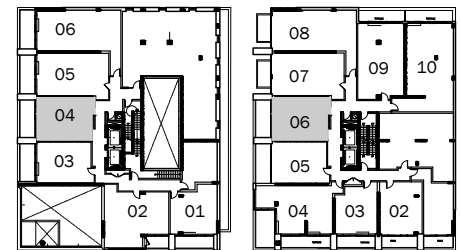

LEVEL 3

BUILDING OVERVIEW

LEVEL 2