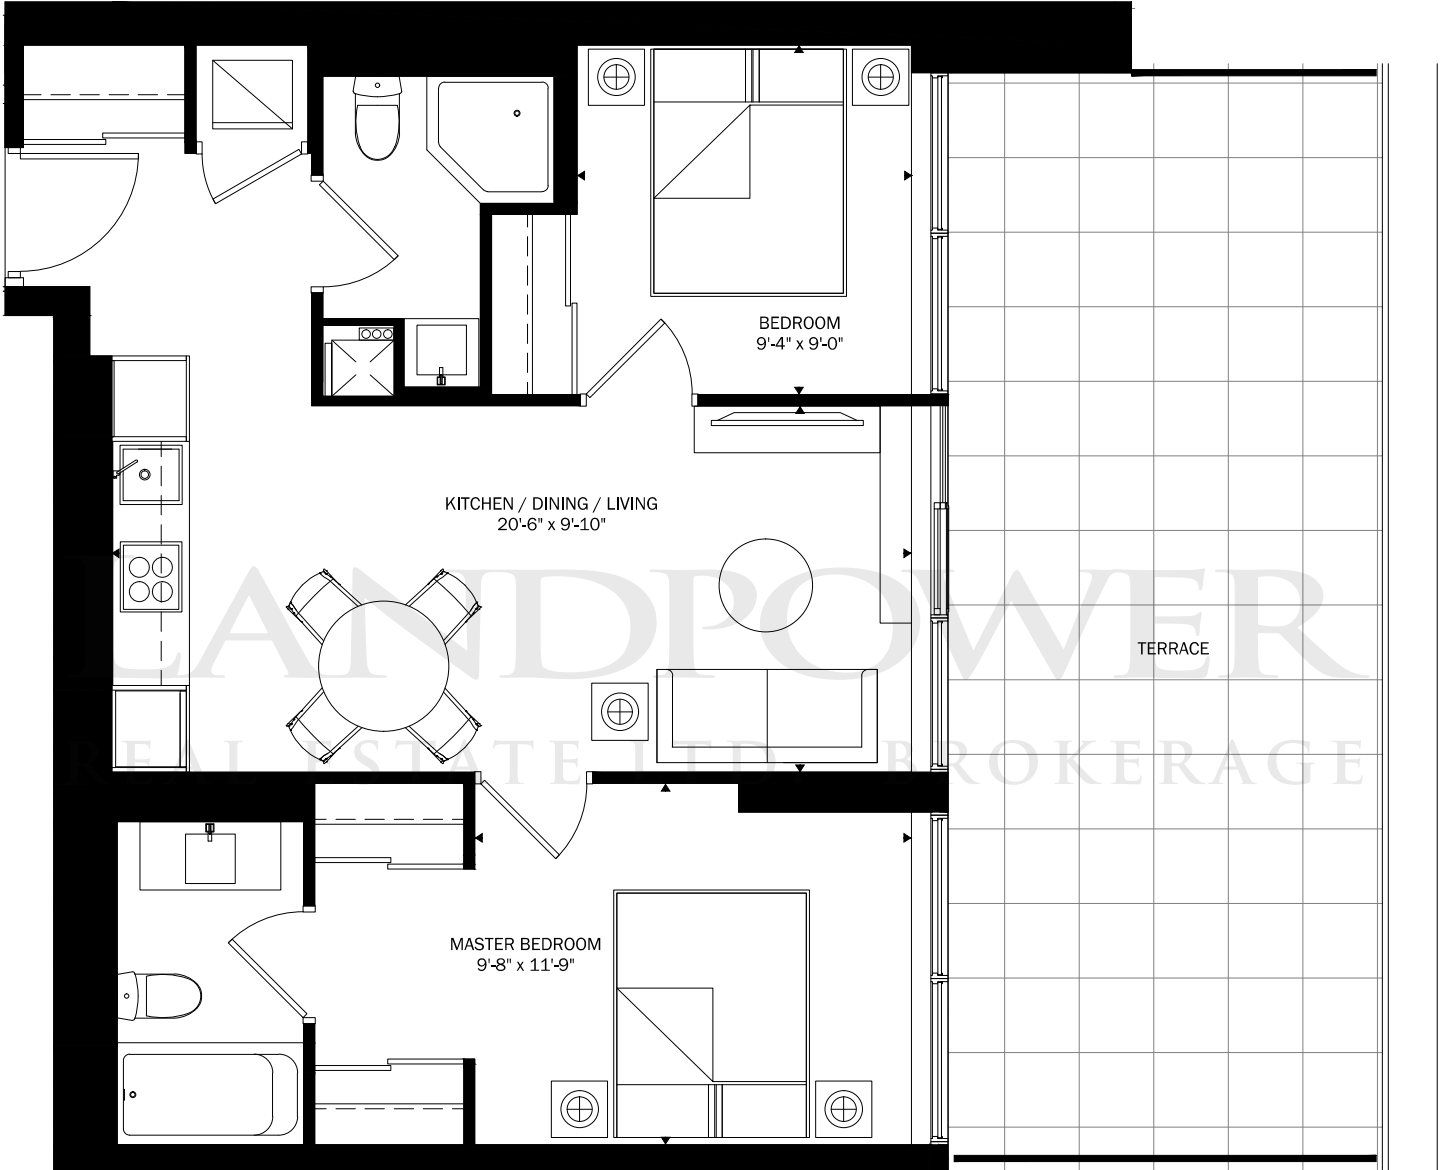

2 Bedroom
750 SQ. FT.

LEVEL 3 UNIT 307 SHOWN
BALCONY AREA: 87 SF

UNIT 205 TERRACE AREA: 123 SF

BUILDING OVERVIEW

LEVEL 2

LEVEL 3

D 2-759

2 Bedroom
759 SQ. FT.