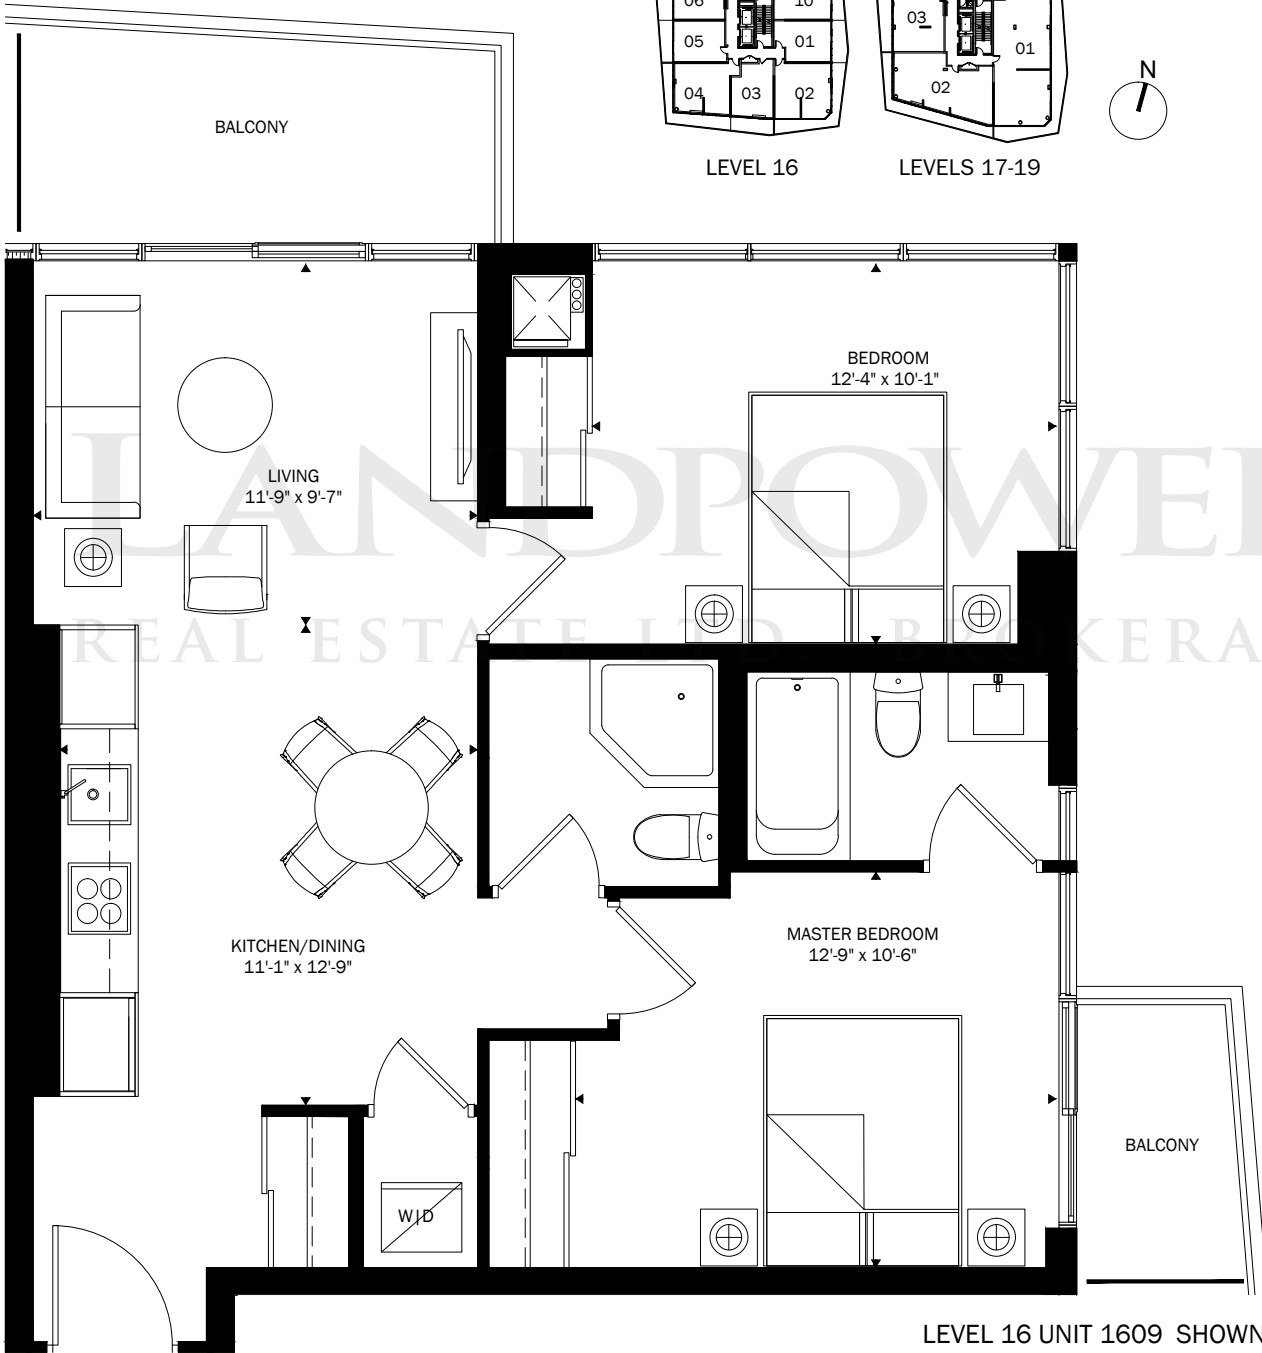

BUILDING OVERVIEW

LEVEL 5 UNIT 502 SHOWN
BALCONY AREA: 263 SF

BUILDING OVERVIEW

BUILDING OVERVIEW

LEVEL 16

LEVELS 17-19

LEVEL 16 UNIT 1609 SHOWN
BALCONY AREA: 100 SF

BUILDING OVERVIEW