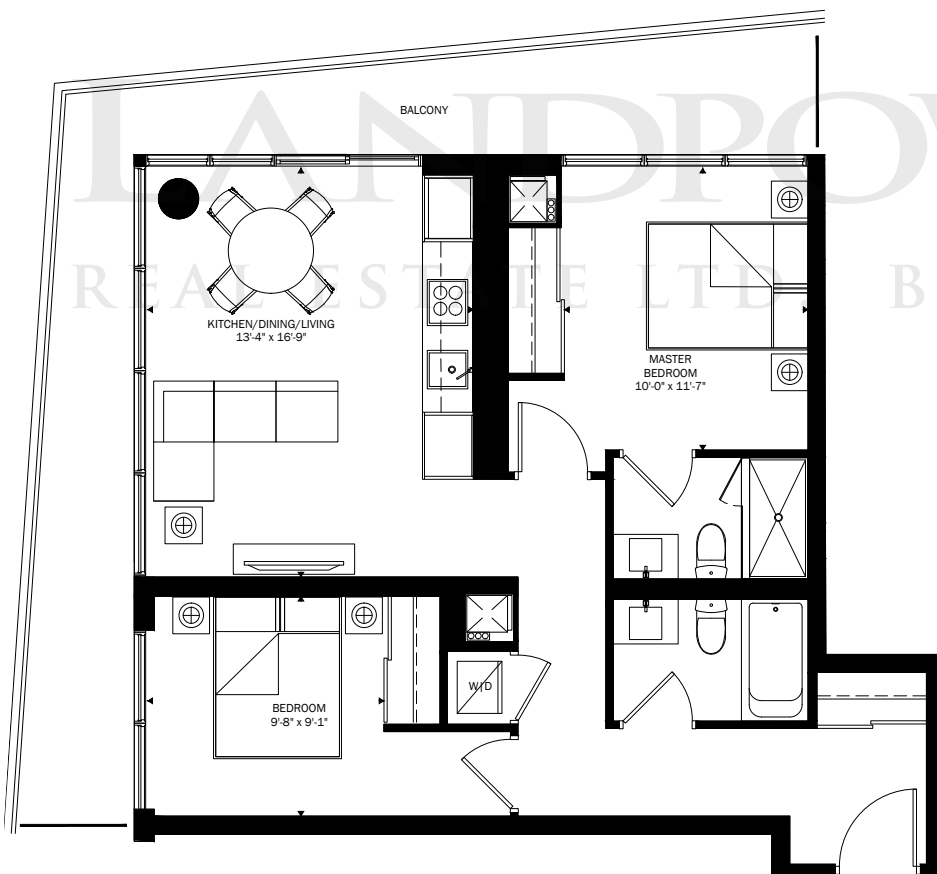

BUILDING OVERVIEW

LEVEL 5 UNIT 507 SHOWN
BALCONY AREA: 213 SF