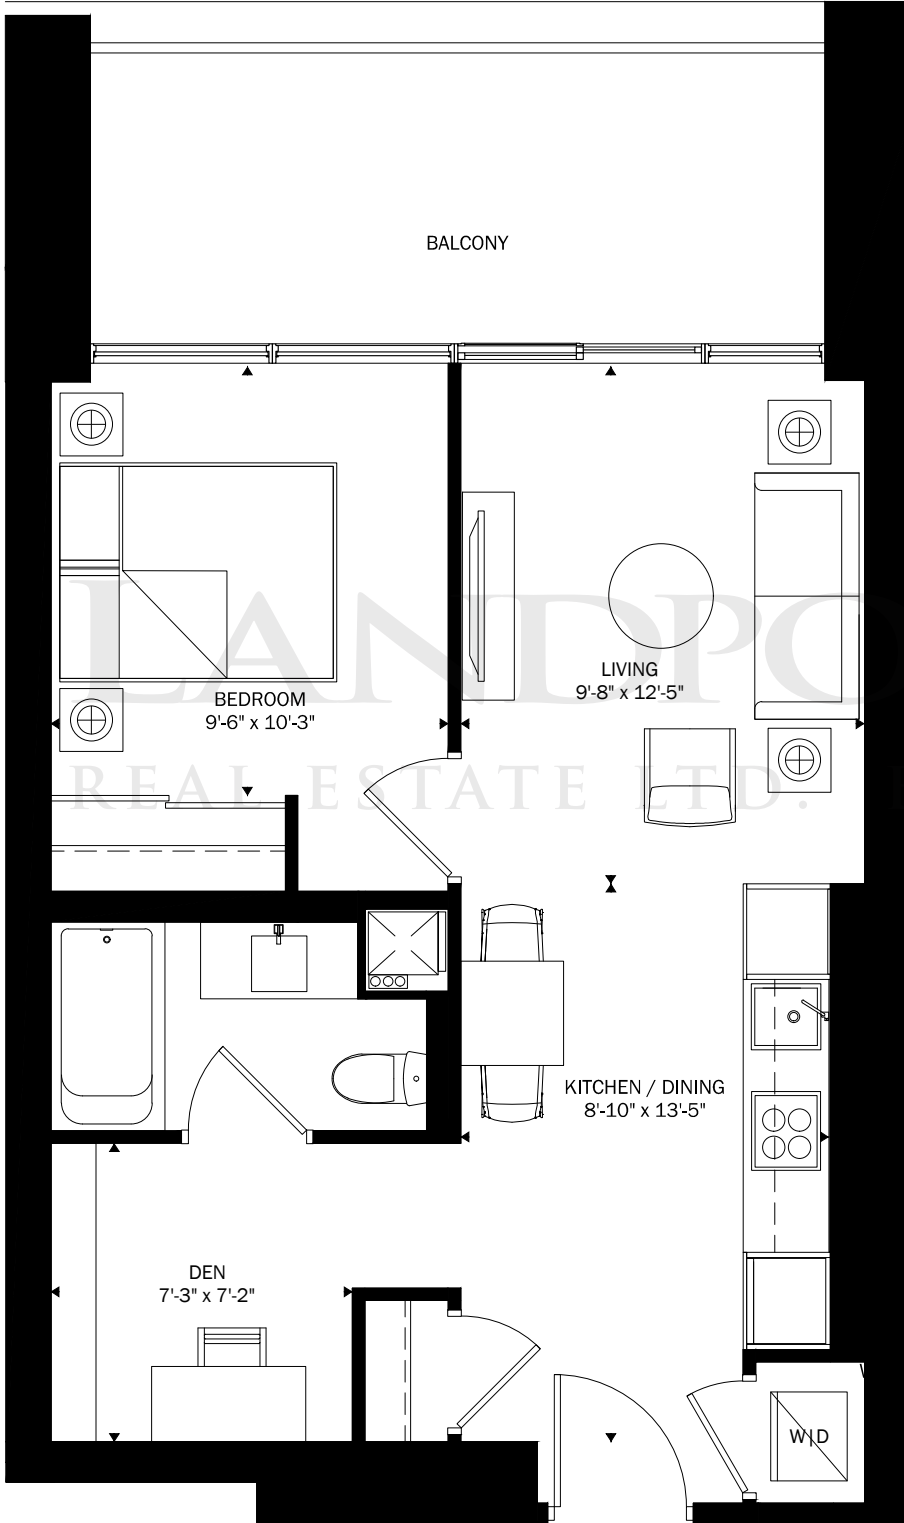

BUILDING OVERVIEW

LEVEL 2

LEVEL 3

LEVEL 3 UNIT 305 SHOWN
BALCONY AREA: 123 SF

D 1-564+D

1 Bedroom
+ Den
564 SQ. FT.

LEVEL 3 UNIT 306 SHOWN
BALCONY AREA: 123 SF

UNIT 204 TERRACE AREA: 123 SF