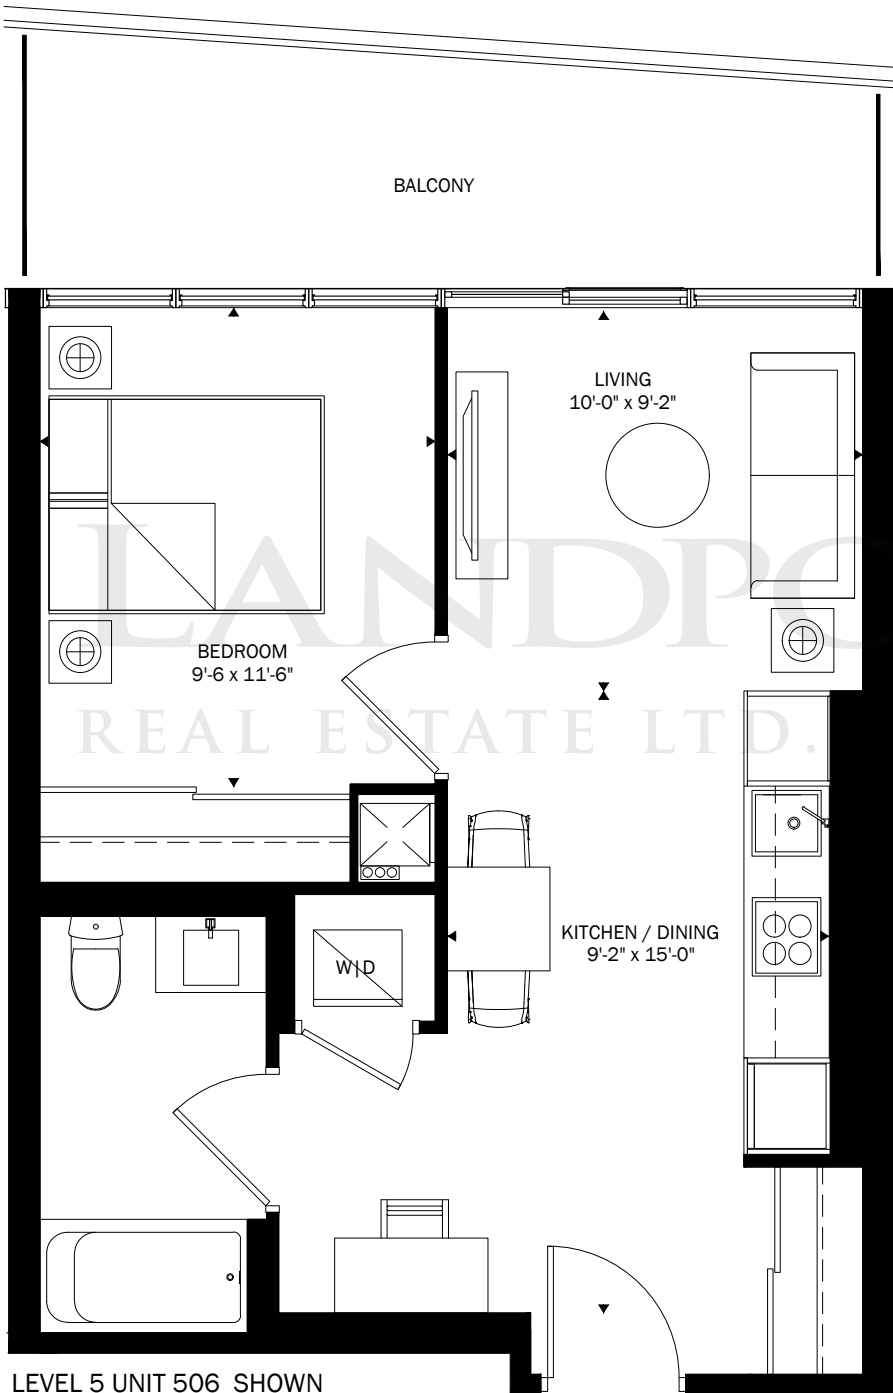

D 1-500

1 Bedroom
500 SQ. FT.

BUILDING OVERVIEW

D 1-503

1 Bedroom
503 SQ. FT.

BUILDING OVERVIEW

D 1-534

1 Bedroom
534 SQ. FT.

LEVEL 5 UNIT 506 SHOWN
BALCONY AREA: 114 SF

LEVEL 11 BALCONY AREA: 139 SF

LEVEL 10 BALCONY AREA: 130 SF

LEVEL 16 BALCONY AREA: 147 SF

LEVEL 9 BALCONY AREA: 125 SF

LEVEL 15 BALCONY AREA: 149 SF

LEVEL 8 BALCONY AREA: 123 SF

LEVEL 14 BALCONY AREA: 147 SF

LEVEL 7 BALCONY AREA: 120 SF

LEVEL 13 BALCONY AREA: 149 SF

LEVEL 6 BALCONY AREA: 117 SF

LEVEL 12 BALCONY AREA: 143 SF

BUILDING OVERVIEW

D 1-535

1 Bedroom
535 SQ. FT.

LANDPOWER
REAL ESTATE LTD. BROKERAGE

BUILDING OVERVIEW

D 1-536+D

1 Bedroom
+ Den
536 SQ. FT.

LEVEL 5 UNIT 505 SHOWN
BALCONY AREA: 146 SF

LEVEL 11 BALCONY AREA: 136 SF

LEVEL 10 BALCONY AREA: 136 SF

LEVEL 16 BALCONY AREA: 117 SF