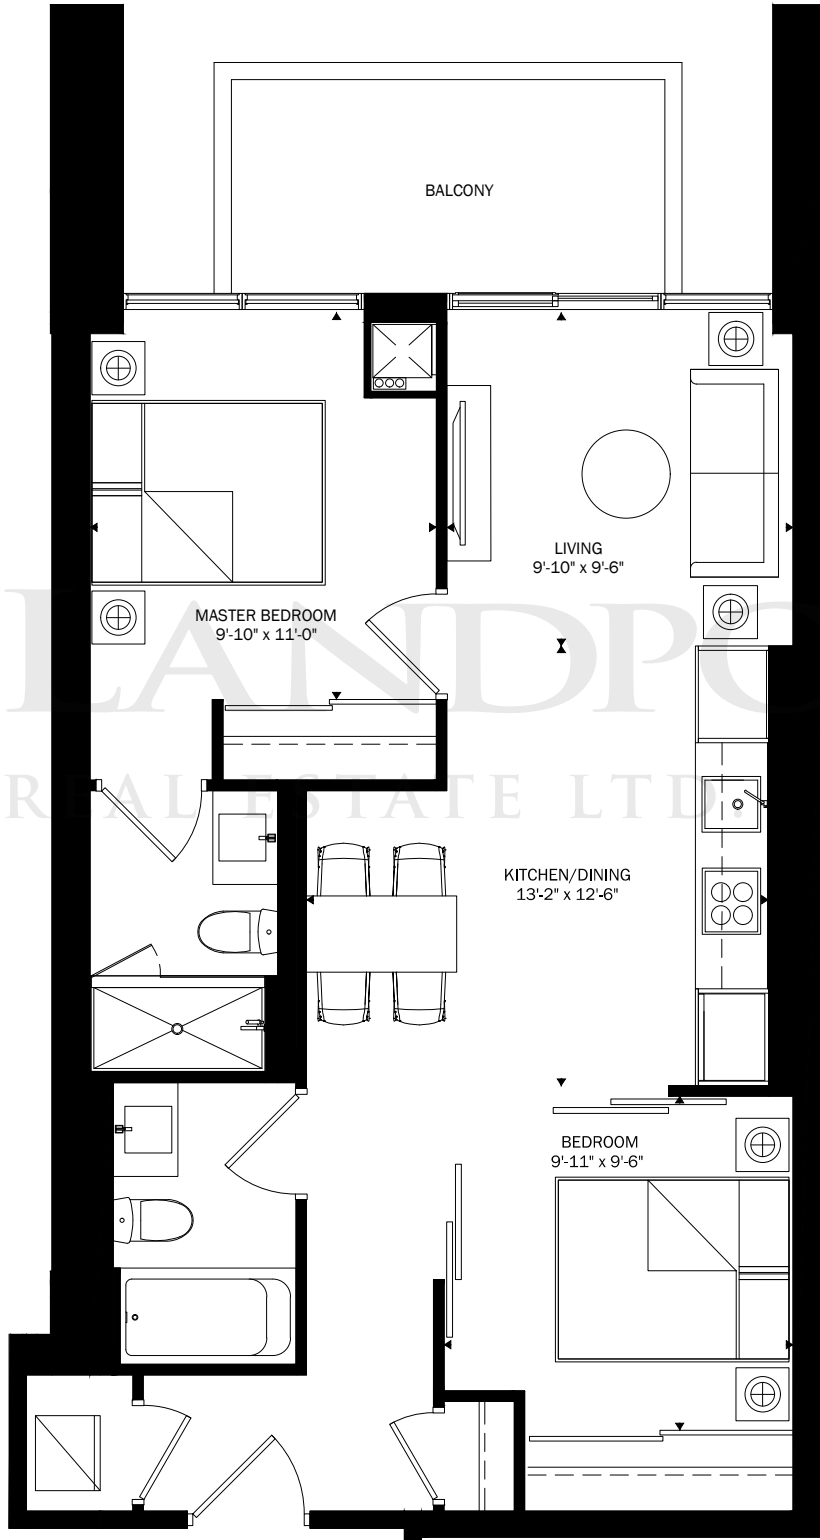

LEVELS 17-19

D 1-636+D

1 Bedroom
+ Den
636 SQ. FT.

BUILDING OVERVIEW

D 2-693

2 Bedroom
693 SQ. FT.

BUILDING OVERVIEW

D 2-750

2 Bedroom
750 SQ. FT.

LEVEL 3 UNIT 307 SHOWN
BALCONY AREA: 87 SF

UNIT 205 TERRACE AREA: 123 SF

BUILDING OVERVIEW

LEVEL 2

LEVEL 3

D 2-759

2 Bedroom
759 SQ. FT.