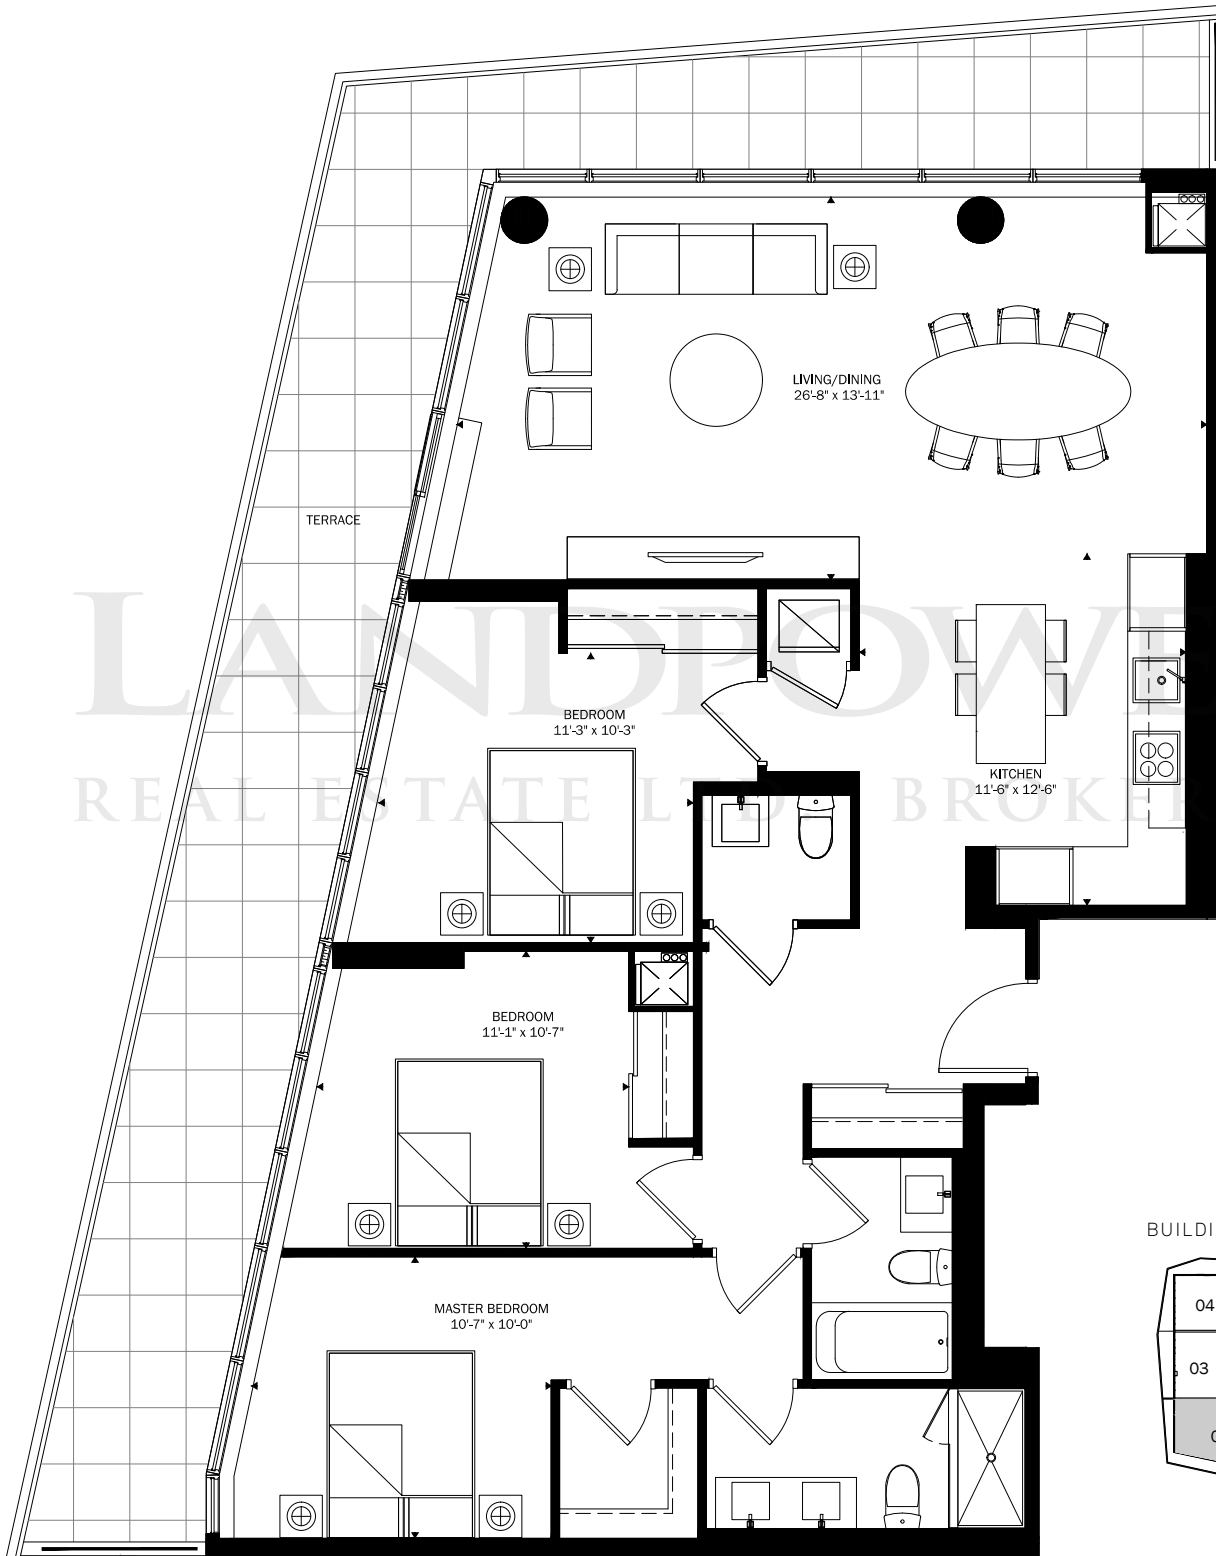

D 3-1375

3 Bedroom
1375 SQ. FT.