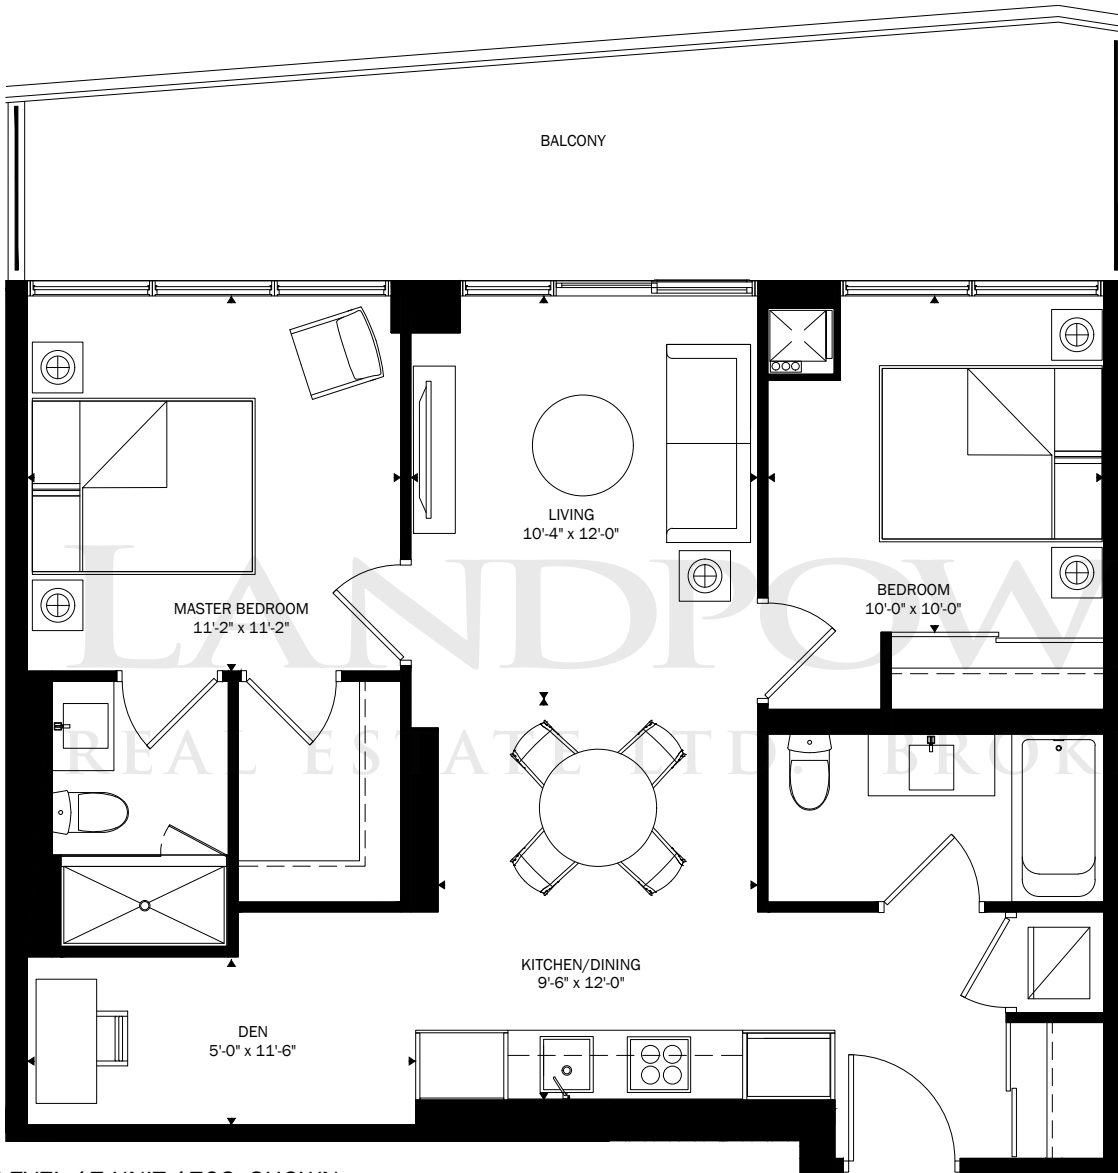

D 2-846+D

2 Bedroom
+ Den
846 SQ. FT.

LEVEL 17 UNIT 1703 SHOWN
BALCONY AREA: 212 SF

BUILDING OVERVIEW