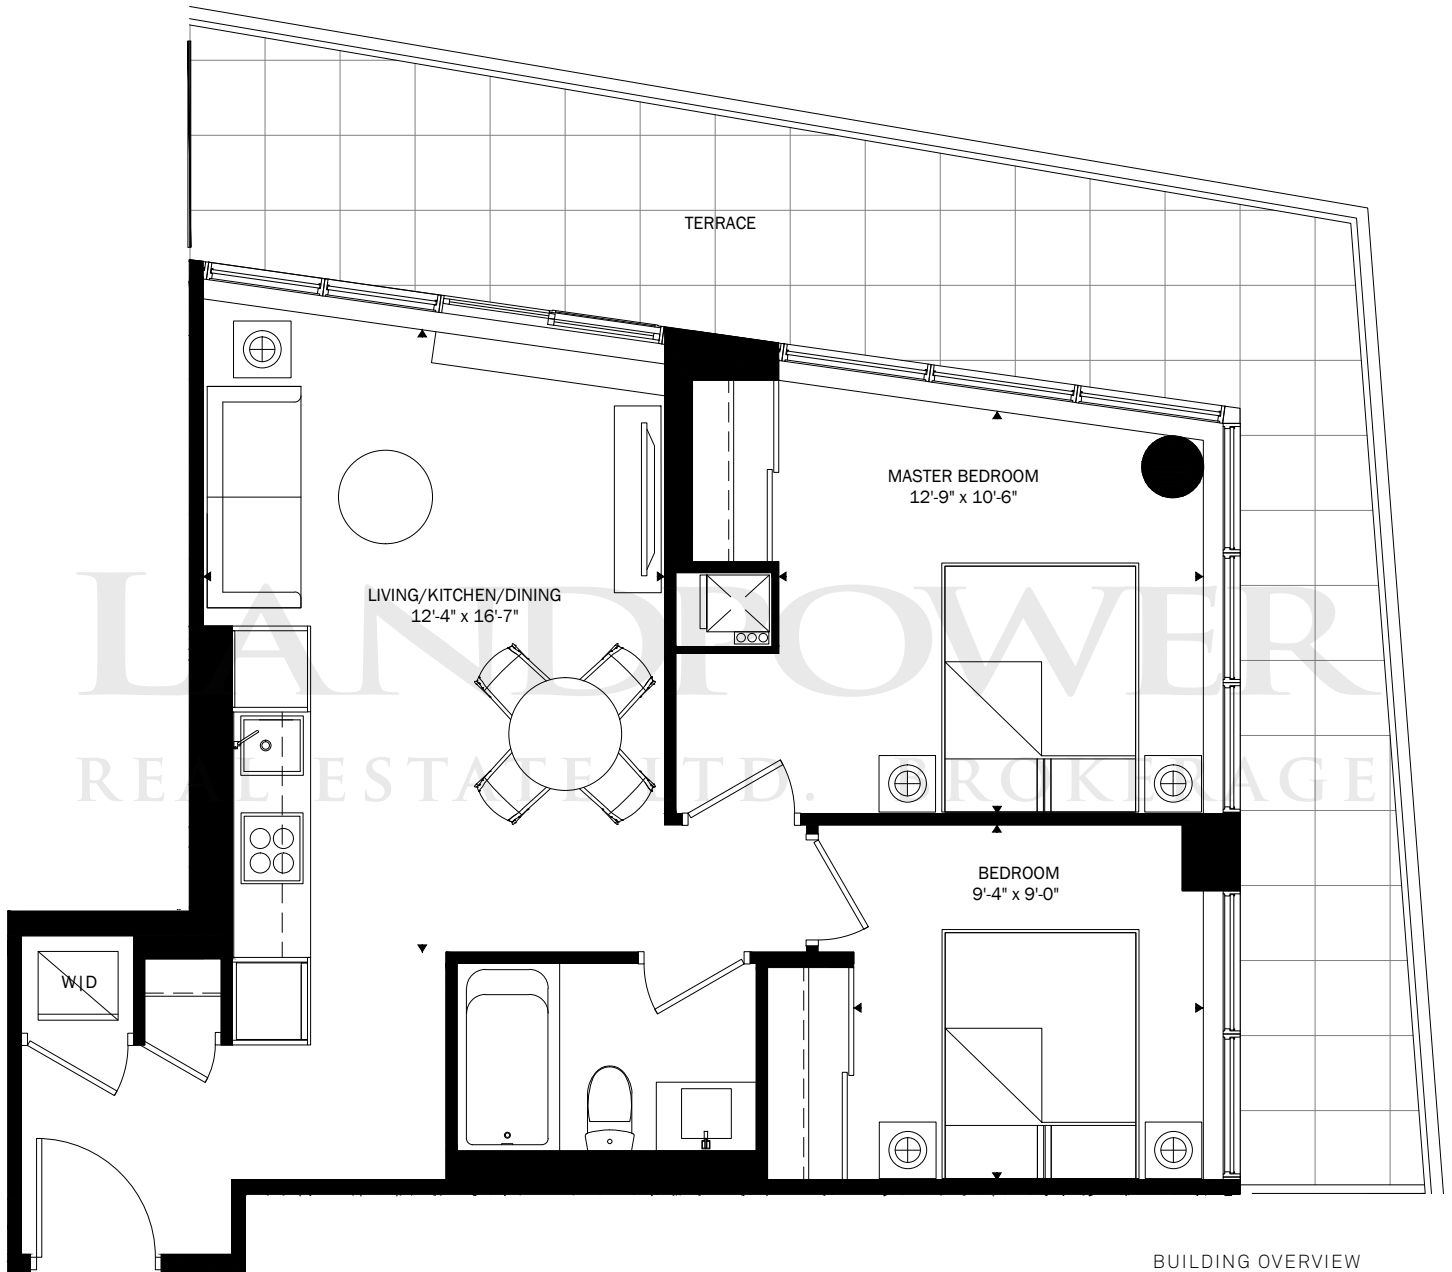

LEVELS 17-19

D 1-636+D

1 Bedroom
+ Den
636 SQ. FT.

BUILDING OVERVIEW

D 2-693

2 Bedroom
693 SQ. FT.

BUILDING OVERVIEW

D 2-750