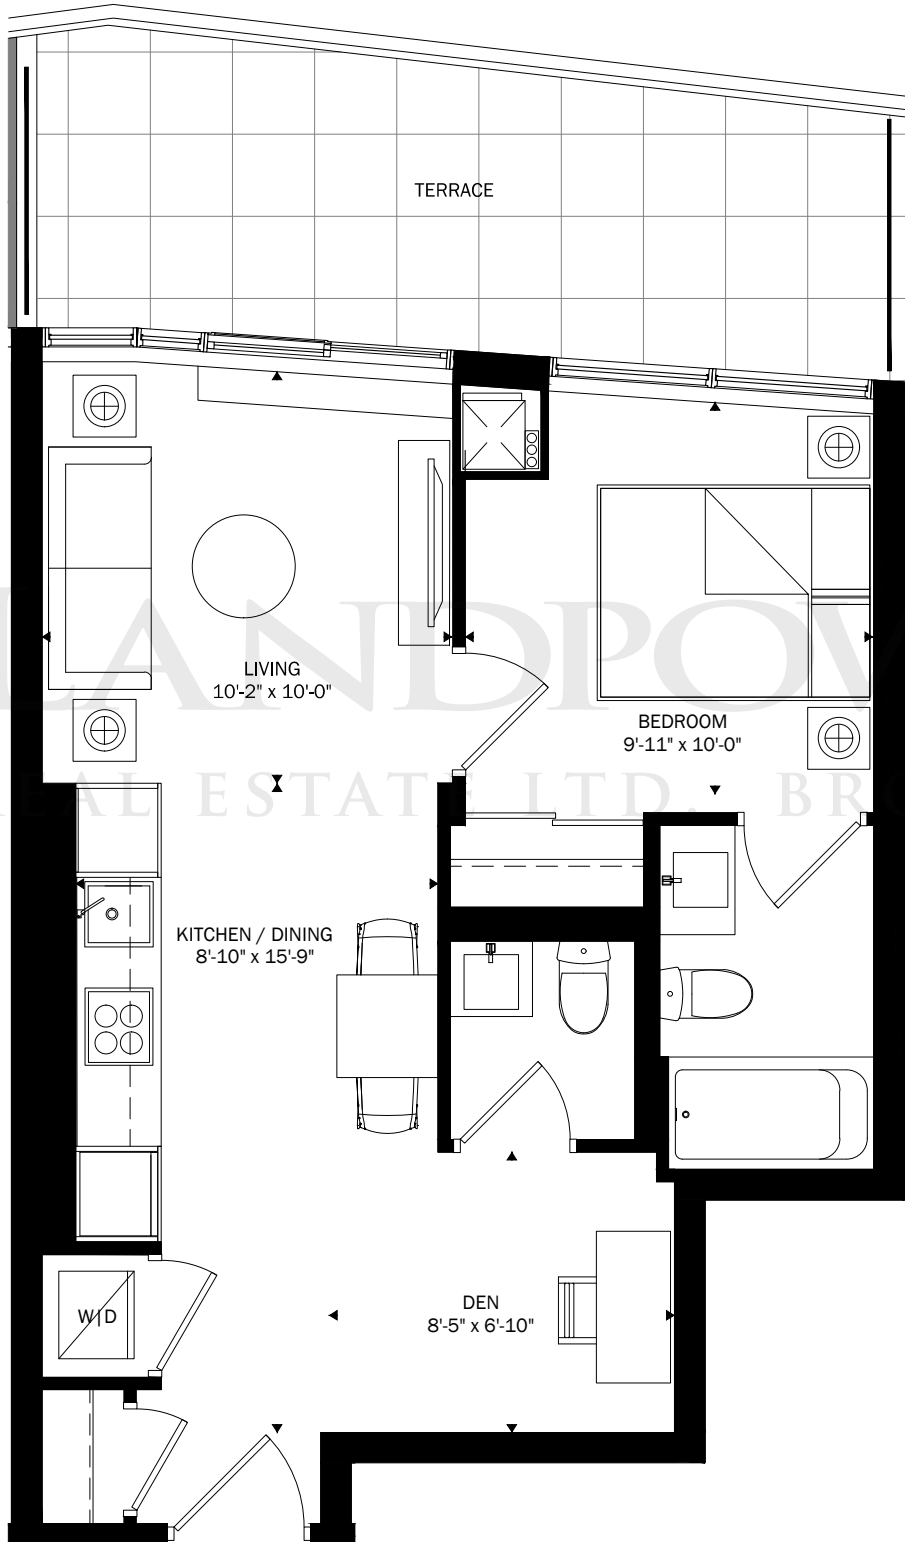

LANDPOWER
REAL ESTATE LTD. BROKERAGE

BUILDING OVERVIEW

D 1-536+D

1 Bedroom
+ Den
536 SQ. FT.

LEVEL 5 UNIT 505 SHOWN
BALCONY AREA: 146 SF

LEVEL 11 BALCONY AREA: 136 SF

LEVEL 10 BALCONY AREA: 136 SF

LEVEL 16 BALCONY AREA: 117 SF

LEVEL 9 BALCONY AREA: 147 SF

LEVEL 15 BALCONY AREA: 123 SF

LEVEL 8 BALCONY AREA: 148 SF

LEVEL 14 BALCONY AREA: 124 SF

LEVEL 7 BALCONY AREA: 147 SF

LEVEL 13 BALCONY AREA: 127 SF

LEVEL 6 BALCONY AREA: 146 SF

LEVEL 12 BALCONY AREA: 132 SF

BUILDING OVERVIEW

D 1-551+D

1 Bedroom
+ Den
551 SQ. FT.

BUILDING OVERVIEW

LEVEL 5 UNIT 501 SHOWN
BALCONY AREA: 124 SF

LEVEL 16 BALCONY AREA: 144 SF

LEVEL 15 BALCONY AREA: 146 SF

LEVEL 14 BALCONY AREA: 149 SF

LEVEL 13 BALCONY AREA: 149 SF

LEVEL 12 BALCONY AREA: 148 SF

LEVEL 11 BALCONY AREA: 146 SF

LEVEL 10 BALCONY AREA: 144 SF

LEVEL 9 BALCONY AREA: 140 SF

LEVEL 8 BALCONY AREA: 137 SF

LEVEL 7 BALCONY AREA: 134 SF