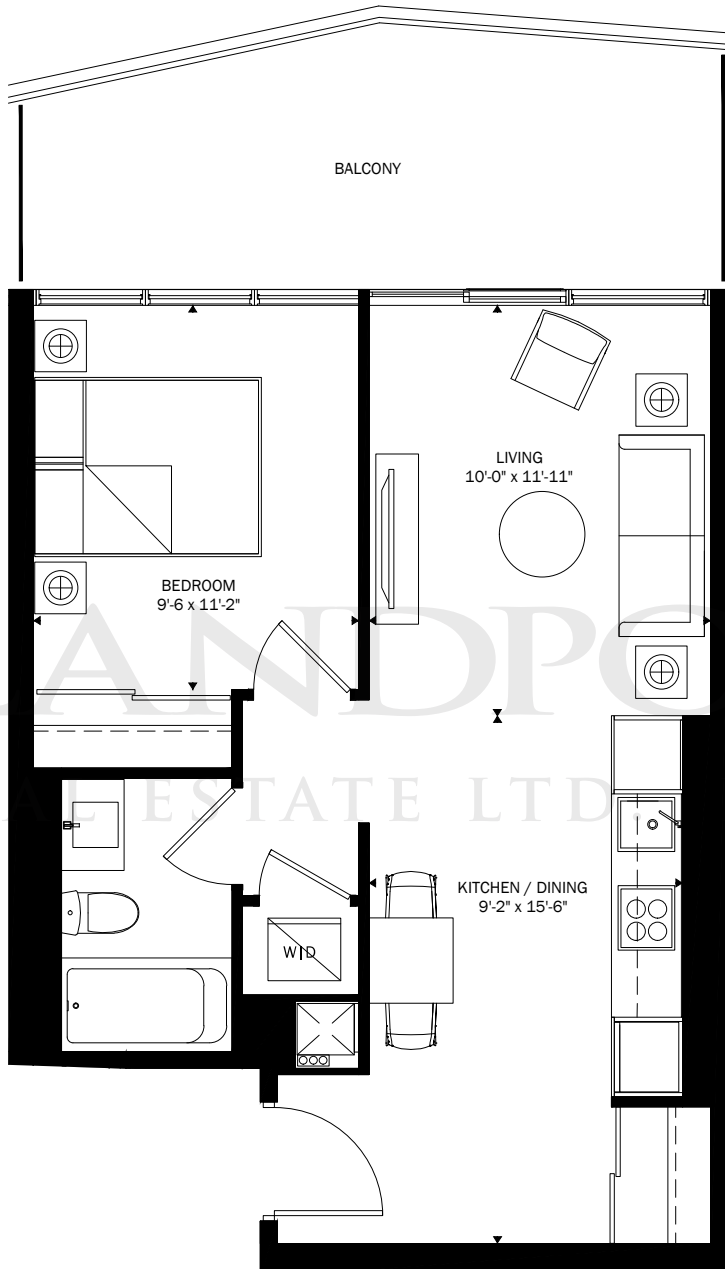

BUILDING OVERVIEW

D 1-551+D

1 Bedroom
+ Den
551 SQ. FT.

BUILDING OVERVIEW

LEVEL 5 UNIT 501 SHOWN
BALCONY AREA: 124 SF

LEVEL 16 BALCONY AREA: 144 SF

LEVEL 15 BALCONY AREA: 146 SF

LEVEL 14 BALCONY AREA: 149 SF

LEVEL 13 BALCONY AREA: 149 SF

LEVEL 12 BALCONY AREA: 148 SF

LEVEL 11 BALCONY AREA: 146 SF

LEVEL 10 BALCONY AREA: 144 SF

LEVEL 9 BALCONY AREA: 140 SF

LEVEL 8 BALCONY AREA: 137 SF

LEVEL 7 BALCONY AREA: 134 SF

LEVEL 6 BALCONY AREA: 131 SF

BUILDING OVERVIEW

D 1-552 R

1 Bedroom
552 SQ. FT.

LEVEL 5 UNIT 510 SHOWN
BALCONY AREA: 142 SF

LEVEL 16 BALCONY AREA: 111 SF

LEVEL 15 BALCONY AREA: 111 SF

LEVEL 14 BALCONY AREA: 116 SF

LEVEL 13 BALCONY AREA: 118 SF

LEVEL 12 BALCONY AREA: 122 SF

LEVEL 11 BALCONY AREA: 125 SF

LEVEL 10 BALCONY AREA: 128 SF

LEVEL 9 BALCONY AREA: 132 SF

LEVEL 8 BALCONY AREA: 136 SF

LEVEL 7 BALCONY AREA: 139 SF