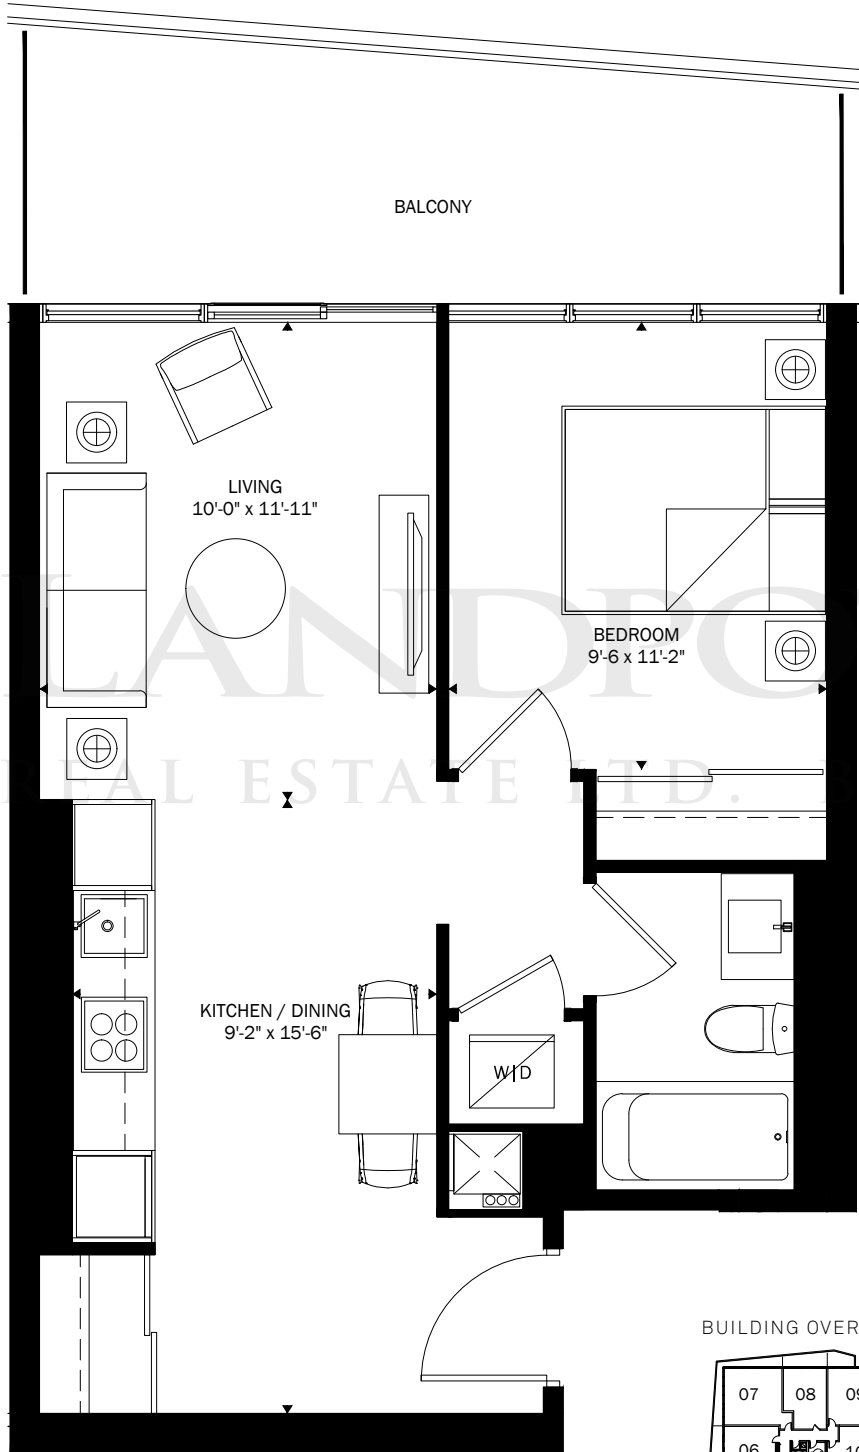

LANDPOWER
REAL ESTATE LTD. BROKERAGE

BUILDING OVERVIEW

D 1-536+D

1 Bedroom
+ Den
536 SQ. FT.

LEVEL 5 UNIT 505 SHOWN
BALCONY AREA: 146 SF

LEVEL 11 BALCONY AREA: 136 SF

LEVEL 10 BALCONY AREA: 136 SF

LEVEL 16 BALCONY AREA: 117 SF

LEVEL 9 BALCONY AREA: 147 SF

LEVEL 15 BALCONY AREA: 123 SF

LEVEL 8 BALCONY AREA: 148 SF

LEVEL 14 BALCONY AREA: 124 SF

LEVEL 7 BALCONY AREA: 147 SF

LEVEL 13 BALCONY AREA: 127 SF

LEVEL 6 BALCONY AREA: 146 SF

LEVEL 12 BALCONY AREA: 132 SF

BUILDING OVERVIEW

D 1-551+D

1 Bedroom
+ Den
551 SQ. FT.

BUILDING OVERVIEW

LEVEL 5 UNIT 501 SHOWN
BALCONY AREA: 124 SF

LEVEL 16 BALCONY AREA: 144 SF

LEVEL 15 BALCONY AREA: 146 SF

LEVEL 14 BALCONY AREA: 149 SF

LEVEL 13 BALCONY AREA: 149 SF

LEVEL 12 BALCONY AREA: 148 SF

LEVEL 11 BALCONY AREA: 146 SF

LEVEL 10 BALCONY AREA: 144 SF

LEVEL 9 BALCONY AREA: 140 SF

LEVEL 8 BALCONY AREA: 137 SF

LEVEL 7 BALCONY AREA: 134 SF