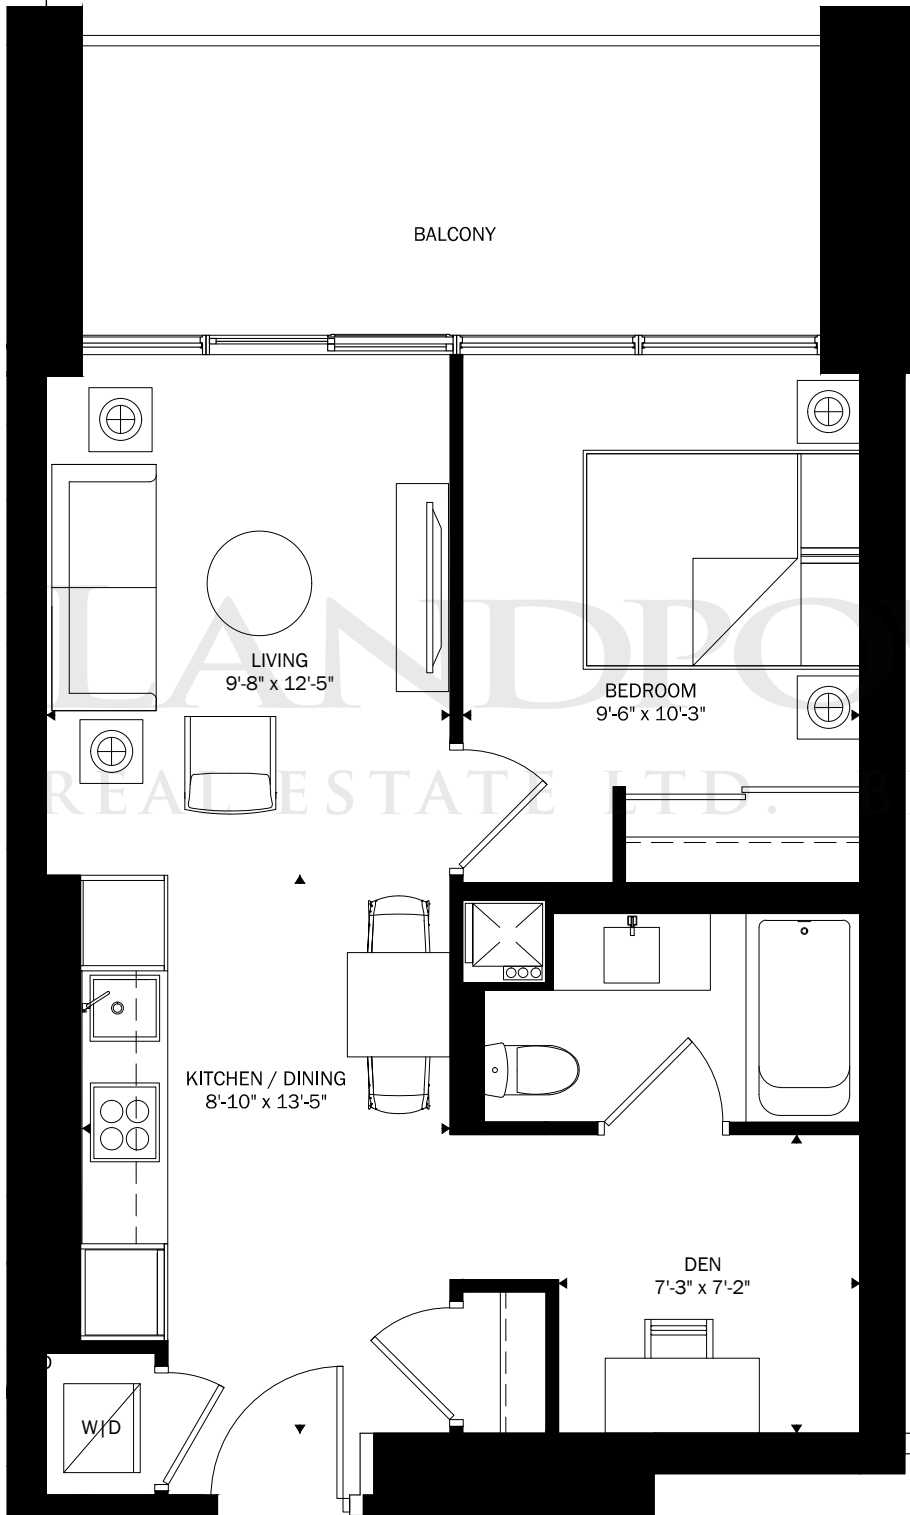

LEVEL 3 UNIT 305 SHOWN
BALCONY AREA: 123 SF

D 1-564+DR

1 Bedroom
+ Den
564 SQ. FT.