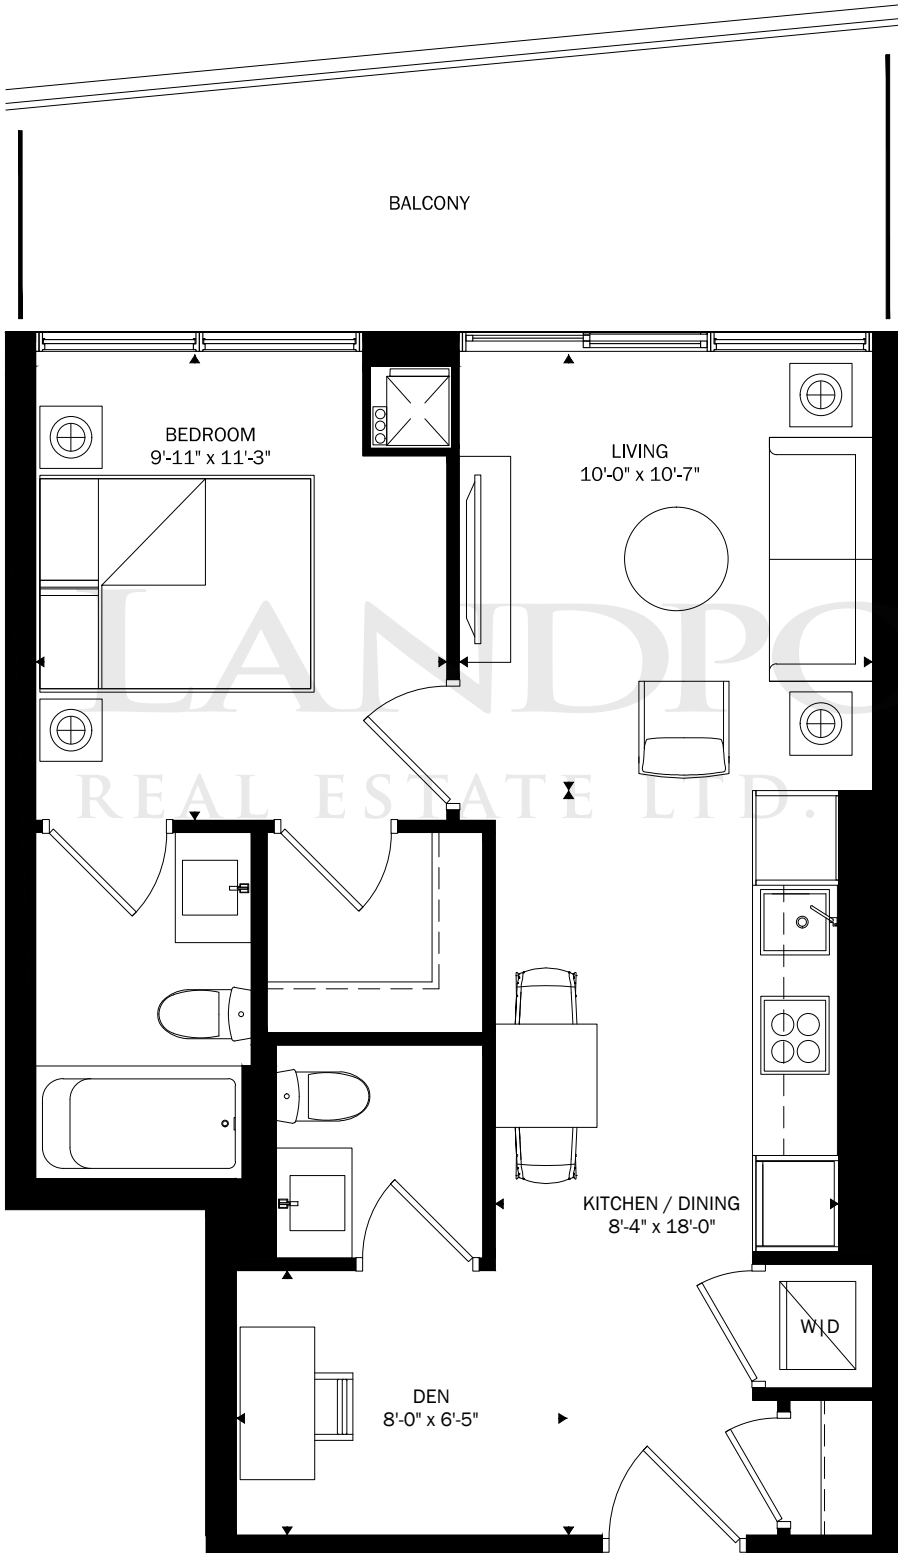

BUILDING OVERVIEW

LEVEL 2

LEVEL 3

D 1-579+D

1 Bedroom
+ Den
579 SQ. FT.

LEVEL 5 UNIT 508 SHOWN
BALCONY AREA: 134 SF

BUILDING OVERVIEW

LEVELS 5-16