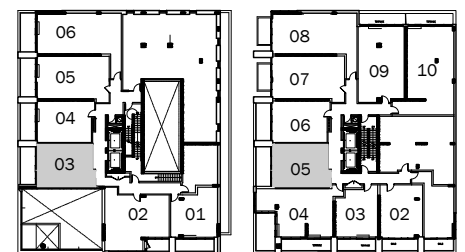

LEVEL 13 BALCONY AREA: 118 SF

LEVEL 12 BALCONY AREA: 122 SF

LEVEL 11 BALCONY AREA: 125 SF

LEVEL 10 BALCONY AREA: 128 SF

LEVEL 9 BALCONY AREA: 132 SF

LEVEL 8 BALCONY AREA: 136 SF

LEVEL 7 BALCONY AREA: 139 SF

LEVEL 6 BALCONY AREA: 142 SF

BUILDING OVERVIEW

D 1-555

1 Bedroom
555 SQ. FT.

BUILDING OVERVIEW

D 1-564+DR

1 Bedroom
+ Den
564 SQ. FT.

UNIT 203 TERRACE AREA: 123 SF

BUILDING OVERVIEW

LEVEL 2

LEVEL 3

LEVEL 3 UNIT 305 SHOWN
BALCONY AREA: 123 SF

D 1-564+D

1 Bedroom
+ Den
564 SQ. FT.

LEVEL 3 UNIT 306 SHOWN
BALCONY AREA: 123 SF

UNIT 204 TERRACE AREA: 123 SF