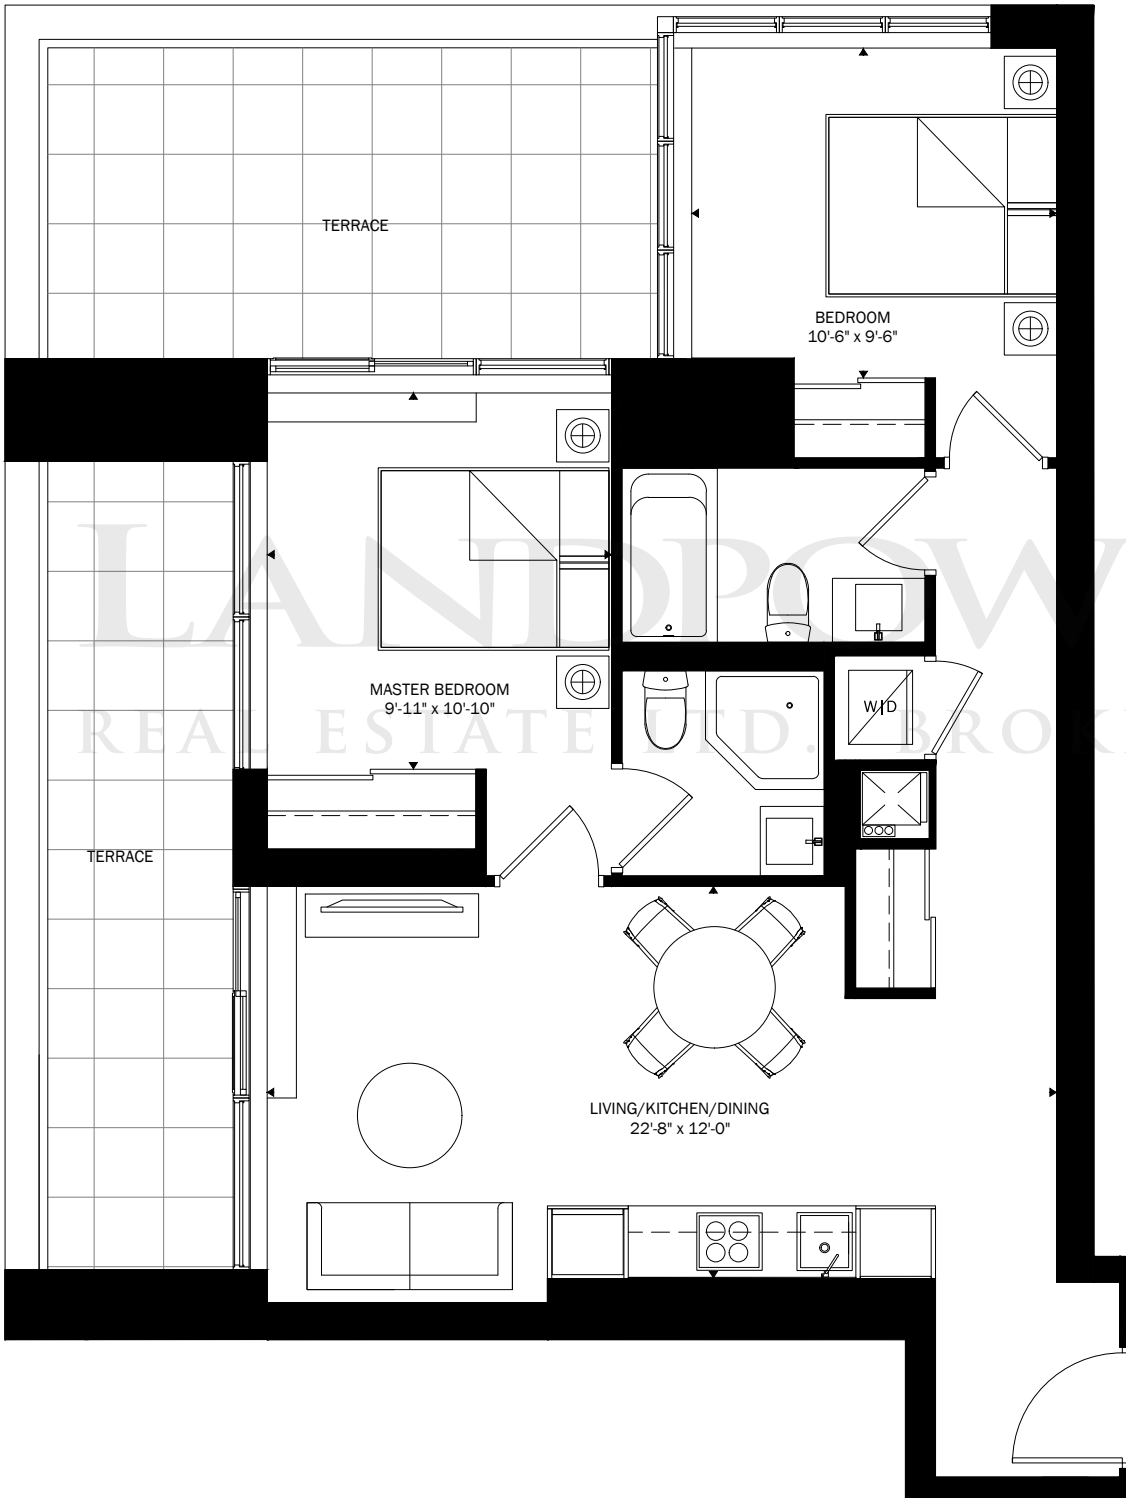

D 2-828

2 Bedroom
828 SQ. FT.