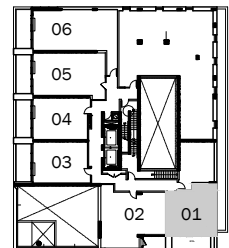

LEVEL 13 BALCONY AREA: 118 SF

LEVEL 12 BALCONY AREA: 122 SF

LEVEL 11 BALCONY AREA: 125 SF

LEVEL 10 BALCONY AREA: 128 SF

LEVEL 9 BALCONY AREA: 132 SF

LEVEL 8 BALCONY AREA: 136 SF

LEVEL 7 BALCONY AREA: 139 SF

LEVEL 6 BALCONY AREA: 142 SF

BUILDING OVERVIEW

D 1-555

1 Bedroom
555 SQ. FT.

BUILDING OVERVIEW

D 1-564+DR

1 Bedroom
+ Den
564 SQ. FT.

UNIT 203 TERRACE AREA: 123 SF

BUILDING OVERVIEW

LEVEL 2

LEVEL 3

LEVEL 3 UNIT 305 SHOWN
BALCONY AREA: 123 SF

D 1-564+D

1 Bedroom
+ Den
564 SQ. FT.

LEVEL 3 UNIT 306 SHOWN
BALCONY AREA: 123 SF

UNIT 204 TERRACE AREA: 123 SF