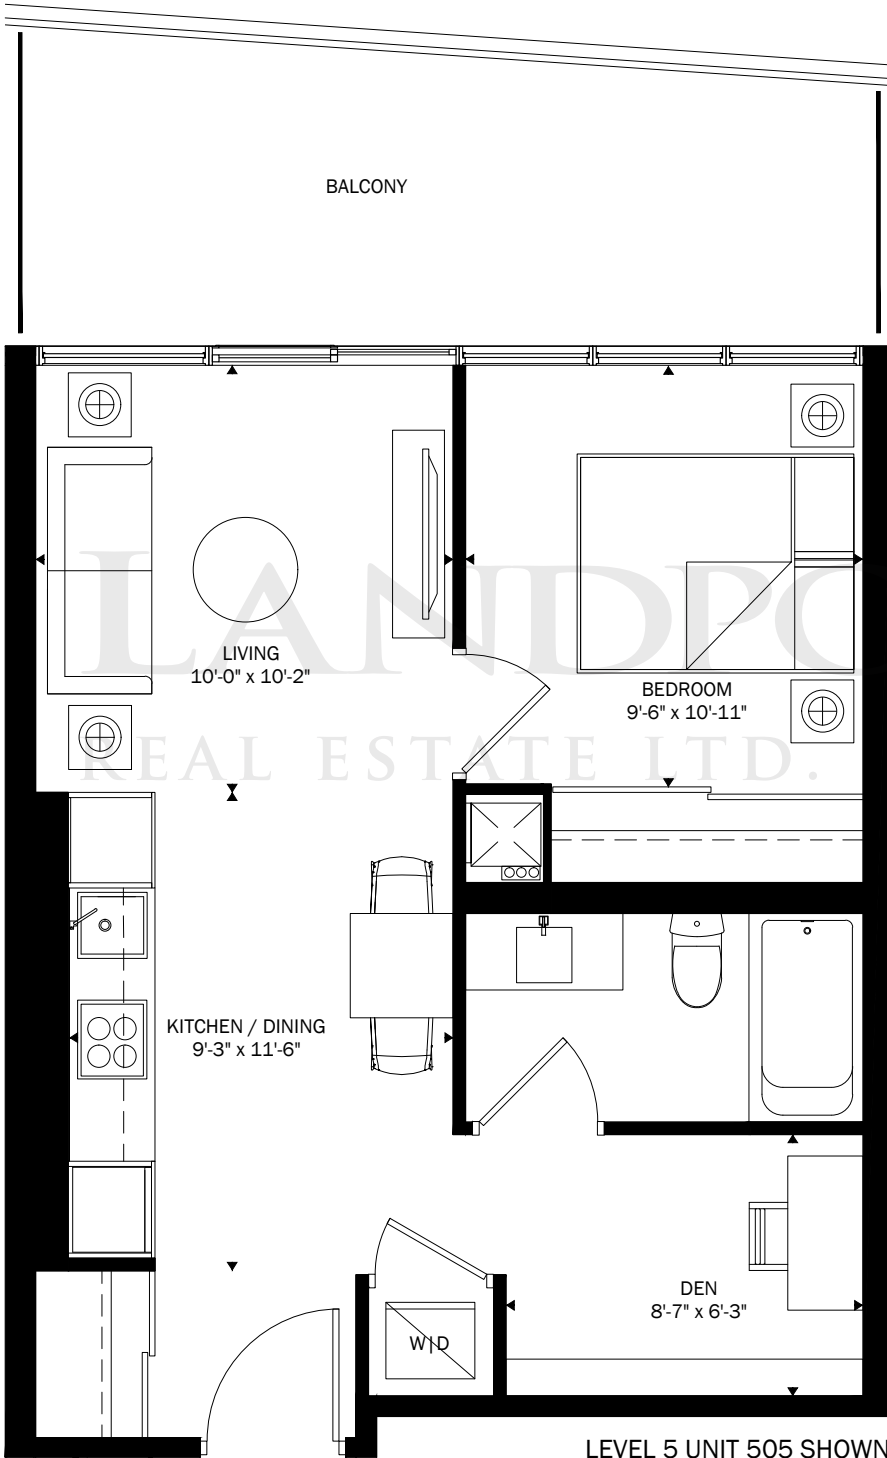

LEVEL 5 UNIT 506 SHOWN
BALCONY AREA: 114 SF

LEVEL 11 BALCONY AREA: 139 SF

LEVEL 10 BALCONY AREA: 130 SF

LEVEL 16 BALCONY AREA: 147 SF

LEVEL 9 BALCONY AREA: 125 SF

LEVEL 15 BALCONY AREA: 149 SF

LEVEL 8 BALCONY AREA: 123 SF

LEVEL 14 BALCONY AREA: 147 SF

LEVEL 7 BALCONY AREA: 120 SF

LEVEL 13 BALCONY AREA: 149 SF

LEVEL 6 BALCONY AREA: 117 SF

LEVEL 12 BALCONY AREA: 143 SF

BUILDING OVERVIEW

D 1-535

1 Bedroom
535 SQ. FT.

LANDPOWER
REAL ESTATE LTD. BROKERAGE

BUILDING OVERVIEW

D 1-536+D

1 Bedroom
+ Den
536 SQ. FT.

LEVEL 5 UNIT 505 SHOWN
BALCONY AREA: 146 SF

LEVEL 11 BALCONY AREA: 136 SF

LEVEL 10 BALCONY AREA: 136 SF

LEVEL 16 BALCONY AREA: 117 SF