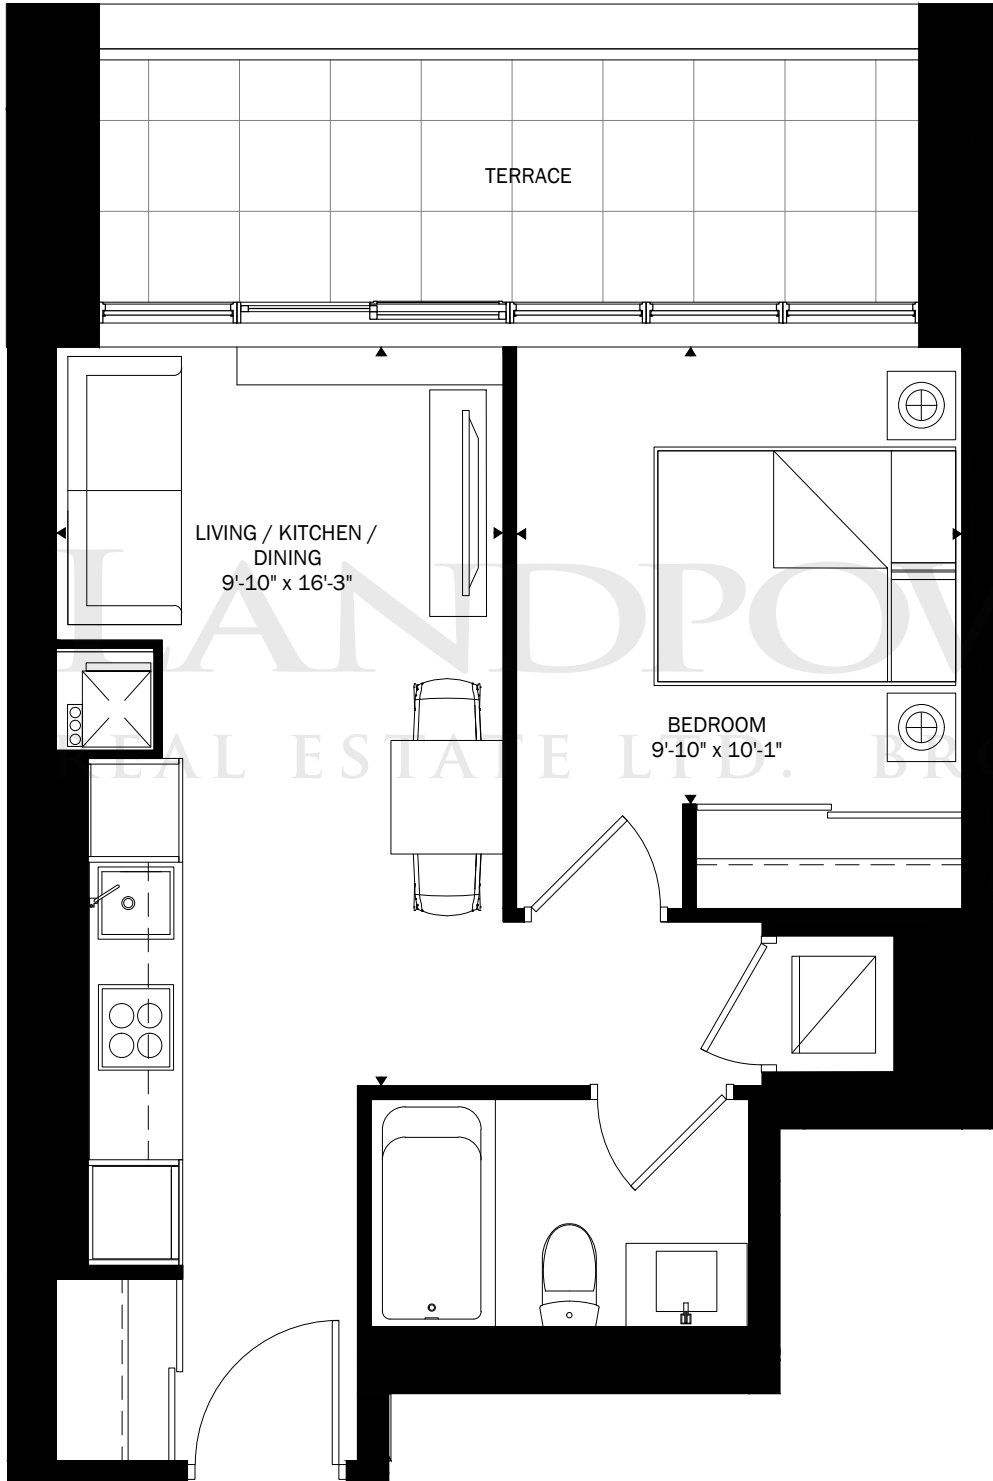

D 1-500

1 Bedroom
500 SQ. FT.

BUILDING OVERVIEW

D 1-503

1 Bedroom
503 SQ. FT.

BUILDING OVERVIEW

D 1-534

1 Bedroom
534 SQ. FT.

LEVEL 5 UNIT 506 SHOWN
BALCONY AREA: 114 SF

LEVEL 11 BALCONY AREA: 139 SF

LEVEL 10 BALCONY AREA: 130 SF

LEVEL 16 BALCONY AREA: 147 SF

LEVEL 9 BALCONY AREA: 125 SF

LEVEL 15 BALCONY AREA: 149 SF

LEVEL 8 BALCONY AREA: 123 SF

LANDPOWER
REAL ESTATE LTD. BROKERAGE

BUILDING OVERVIEW

D 1-536+D

1 Bedroom
+ Den
536 SQ. FT.

LEVEL 5 UNIT 505 SHOWN
BALCONY AREA: 146 SF

LEVEL 11 BALCONY AREA: 136 SF

LEVEL 10 BALCONY AREA: 136 SF

LEVEL 16 BALCONY AREA: 117 SF