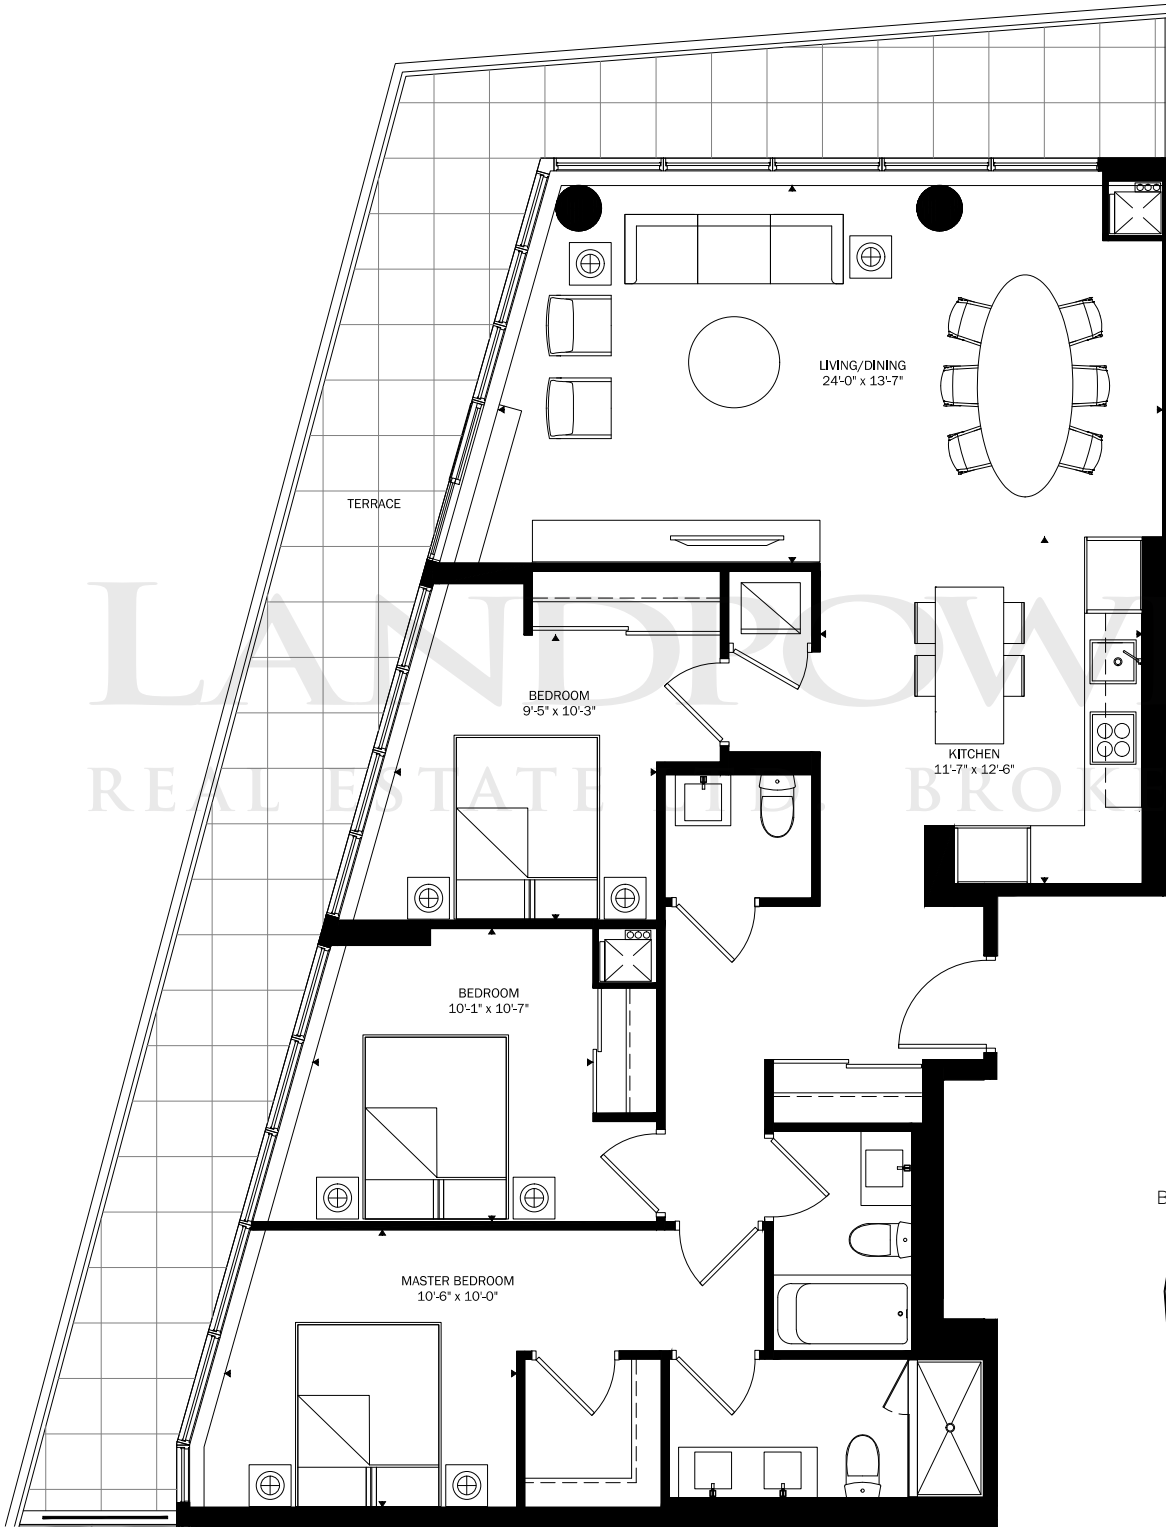

LEVEL 2

LEVEL 3

D 2-1074+D

2 Bedroom
+ Den
1074 SQ. FT.

BUILDING OVERVIEW

D 3-1299

3 Bedroom
1299 SQ. FT.

BUILDING OVERVIEW