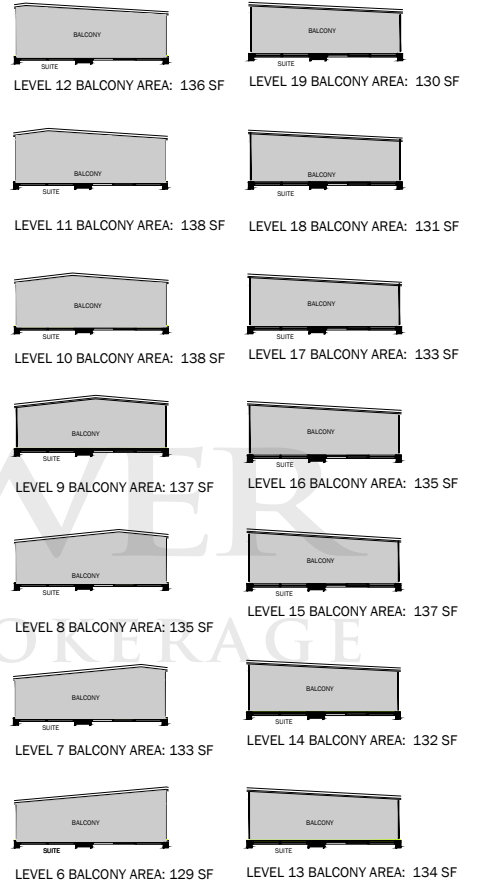

BUILDING OVERVIEW

LEVEL 2

LEVEL 3

D 1-579+D

1 Bedroom
+ Den
579 SQ. FT.

LEVEL 5 UNIT 508 SHOWN
BALCONY AREA: 134 SF

BUILDING OVERVIEW

LEVELS 5-16

LEVELS 17-19

D 1-636+D

1 Bedroom
+ Den
636 SQ. FT.

BUILDING OVERVIEW

D 2-693

2 Bedroom
693 SQ. FT.

BUILDING OVERVIEW

D 2-750