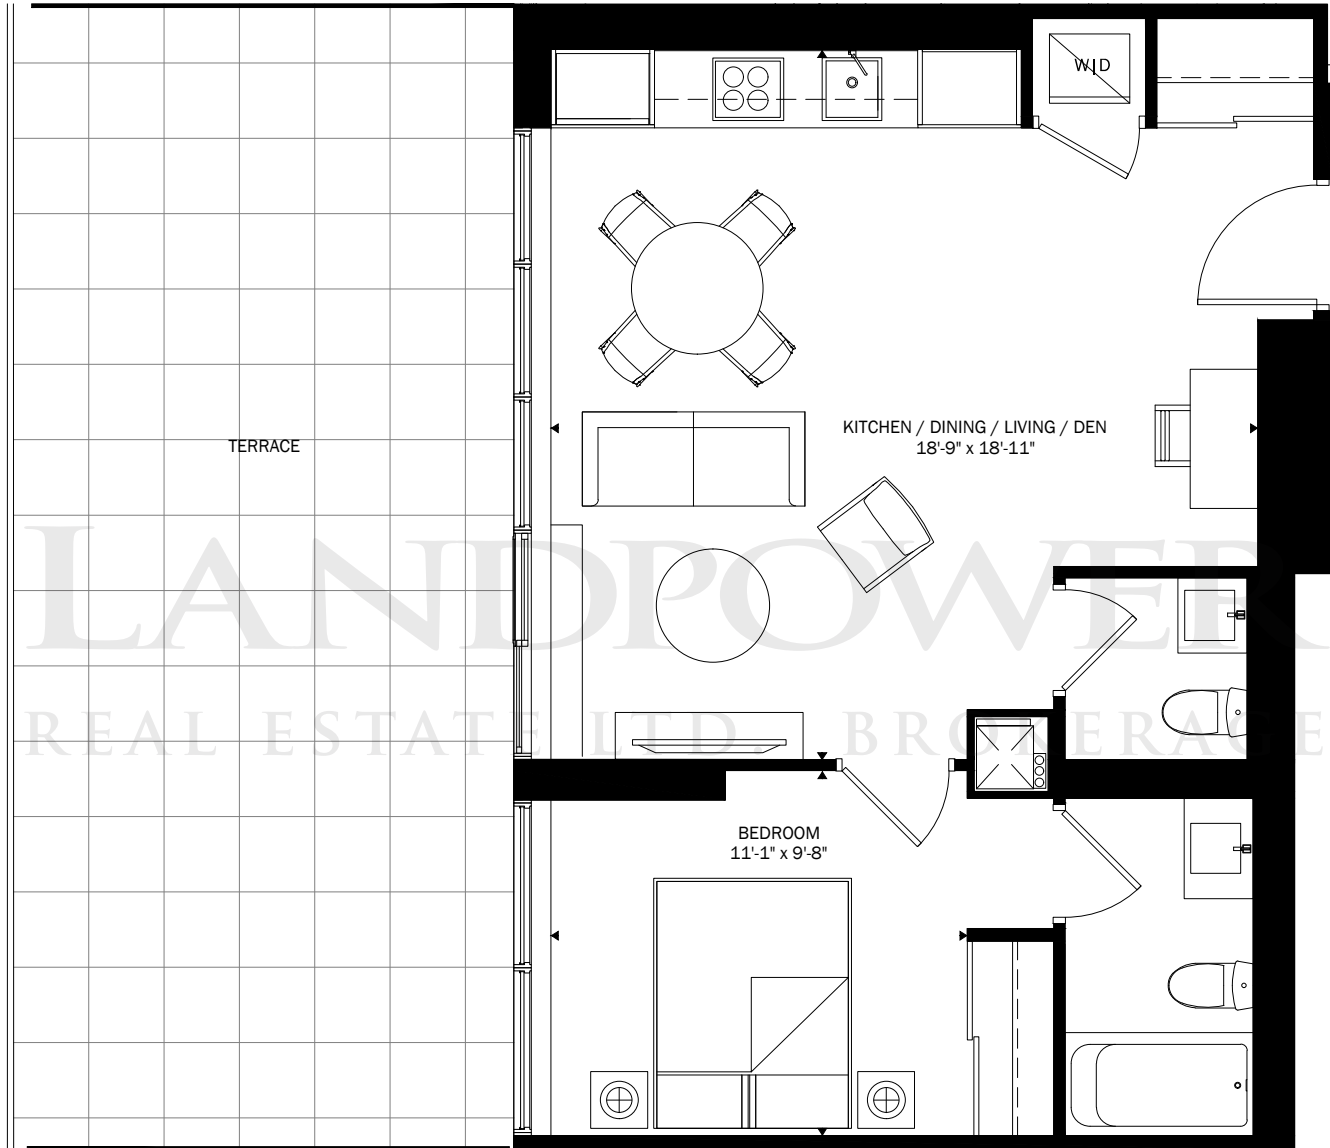

D 1-636+D

1 Bedroom
+ Den
636 SQ. FT.