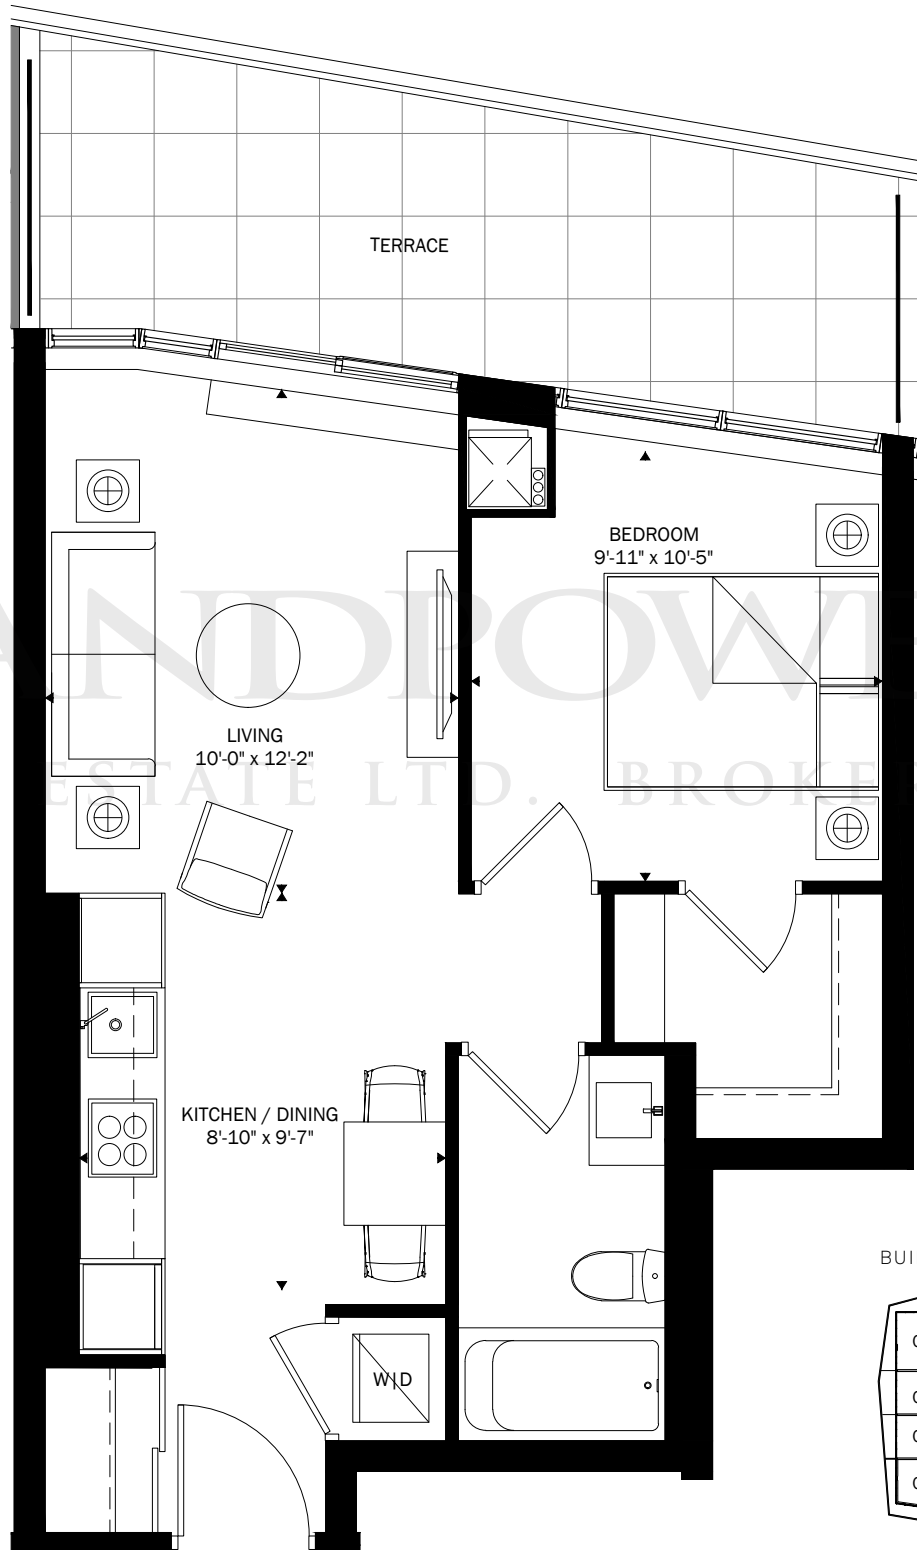

LEVEL 5 UNIT 506 SHOWN
BALCONY AREA: 114 SF

LEVEL 11 BALCONY AREA: 139 SF

LEVEL 10 BALCONY AREA: 130 SF

LEVEL 16 BALCONY AREA: 147 SF

LEVEL 9 BALCONY AREA: 125 SF

LEVEL 15 BALCONY AREA: 149 SF

LEVEL 8 BALCONY AREA: 123 SF

LEVEL 14 BALCONY AREA: 147 SF

LEVEL 7 BALCONY AREA: 120 SF

LEVEL 13 BALCONY AREA: 149 SF

LEVEL 6 BALCONY AREA: 117 SF

LEVEL 12 BALCONY AREA: 143 SF

BUILDING OVERVIEW

D 1-535

1 Bedroom
535 SQ. FT.

LANDPOWER
REAL ESTATE LTD. BROKERAGE

BUILDING OVERVIEW

D 1-536+D

1 Bedroom
+ Den
536 SQ. FT.

LEVEL 5 UNIT 505 SHOWN
BALCONY AREA: 146 SF

LEVEL 11 BALCONY AREA: 136 SF

LEVEL 10 BALCONY AREA: 136 SF

LEVEL 16 BALCONY AREA: 117 SF

LEVEL 9 BALCONY AREA: 147 SF

LEVEL 15 BALCONY AREA: 123 SF

LEVEL 8 BALCONY AREA: 148 SF

LEVEL 14 BALCONY AREA: 124 SF

LEVEL 7 BALCONY AREA: 147 SF

LEVEL 13 BALCONY AREA: 127 SF

LEVEL 6 BALCONY AREA: 146 SF

LEVEL 12 BALCONY AREA: 132 SF