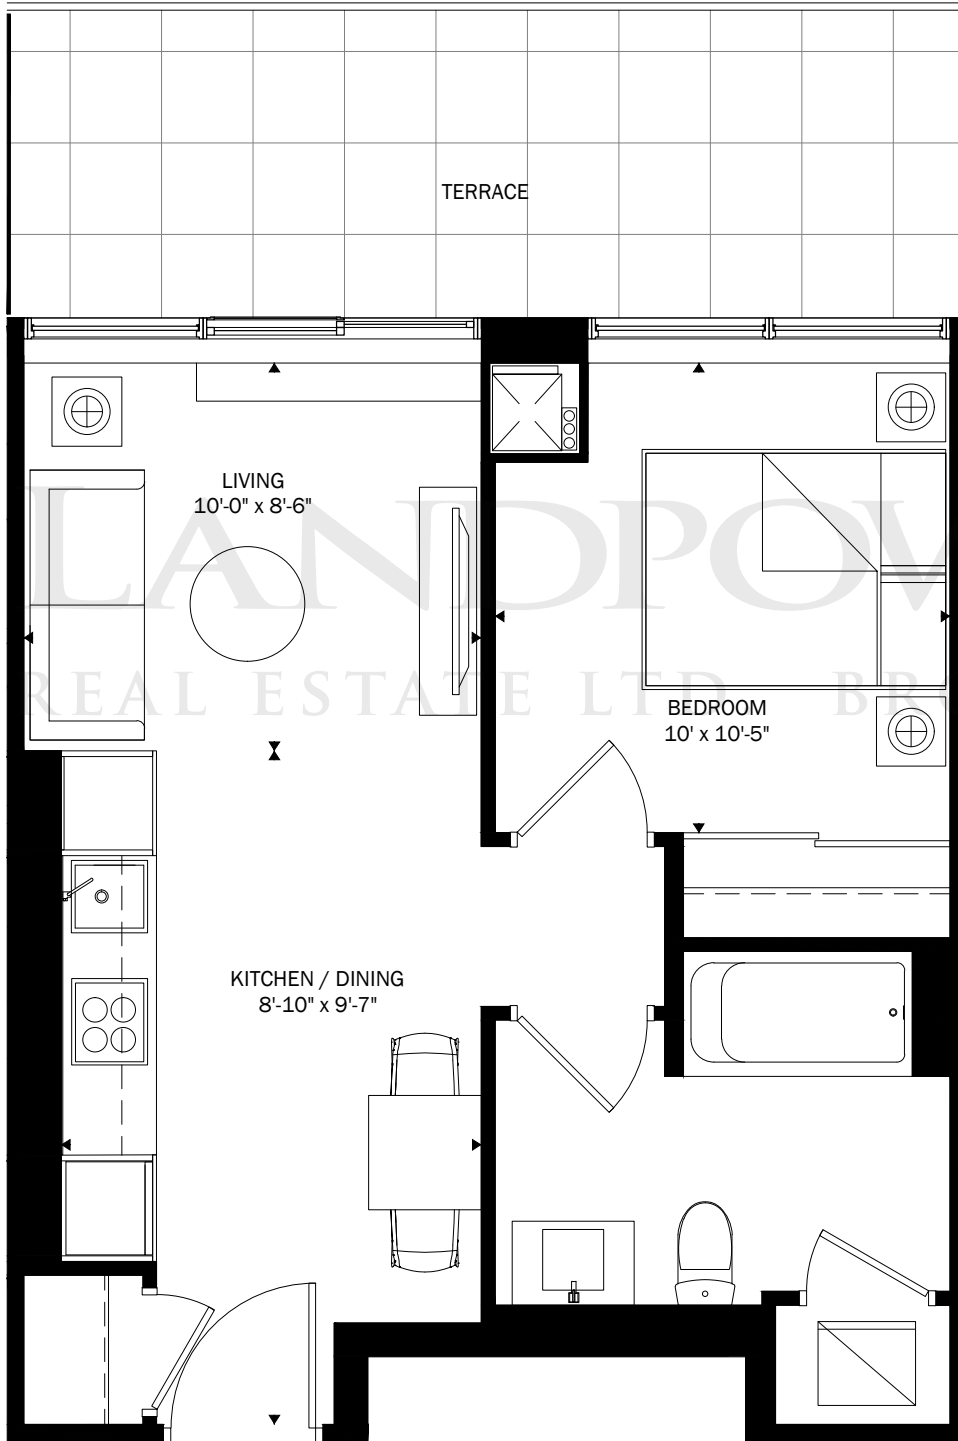

D 1-500

1 Bedroom
500 SQ. FT.

BUILDING OVERVIEW

D 1-503

1 Bedroom
503 SQ. FT.

BUILDING OVERVIEW

D 1-534

1 Bedroom
534 SQ. FT.

LEVEL 5 UNIT 506 SHOWN
BALCONY AREA: 114 SF

LEVEL 11 BALCONY AREA: 139 SF

LEVEL 10 BALCONY AREA: 130 SF

LEVEL 16 BALCONY AREA: 147 SF

LEVEL 9 BALCONY AREA: 125 SF

LEVEL 15 BALCONY AREA: 149 SF

LEVEL 8 BALCONY AREA: 123 SF

LEVEL 14 BALCONY AREA: 147 SF

LEVEL 7 BALCONY AREA: 120 SF

LEVEL 13 BALCONY AREA: 149 SF

LEVEL 6 BALCONY AREA: 117 SF

LEVEL 12 BALCONY AREA: 143 SF

BUILDING OVERVIEW

D 1-535

1 Bedroom
535 SQ. FT.

LANDPOWER
REAL ESTATE LTD. BROKERAGE

BUILDING OVERVIEW

D 1-536+D

1 Bedroom
+ Den
536 SQ. FT.

LEVEL 5 UNIT 505 SHOWN
BALCONY AREA: 146 SF

LEVEL 11 BALCONY AREA: 136 SF

LEVEL 10 BALCONY AREA: 136 SF

LEVEL 16 BALCONY AREA: 117 SF