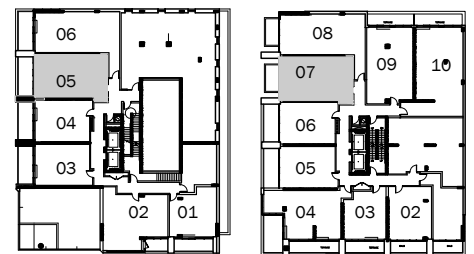

2 Bedroom
750 SQ. FT.

LEVEL 3 UNIT 307 SHOWN
BALCONY AREA: 87 SF

UNIT 205 TERRACE AREA: 123 SF

BUILDING OVERVIEW

LEVEL 2

LEVEL 3

D 2-759

2 Bedroom
759 SQ. FT.