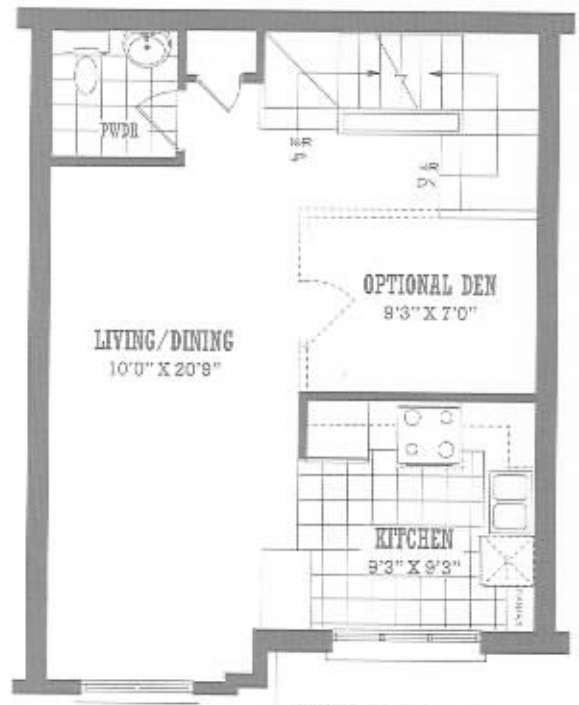

# THE GOLDEN GATE BB2

1350 SQ.FT. 2 BEDROOM + TERRACE

LAND POWER REAL ESTATE LTD. BROKERAGE

All dimensions, specifications and drawings are approximate. Actual square footage may vary from the stated floor plan. E. & C. R. Furniture not included.

# THE REDWOOD BB3

1400 SQ.FT. 2 BEDROOM + TERRACE

LAND POWER REAL ESTATE LTD. BROKERAGE

*San Francisco*  
BY THE BAY

All dimensions, specifications and drawings are approximate. Actual square footage may vary from the noted floor plan. E. & O. E. Furniture not included.