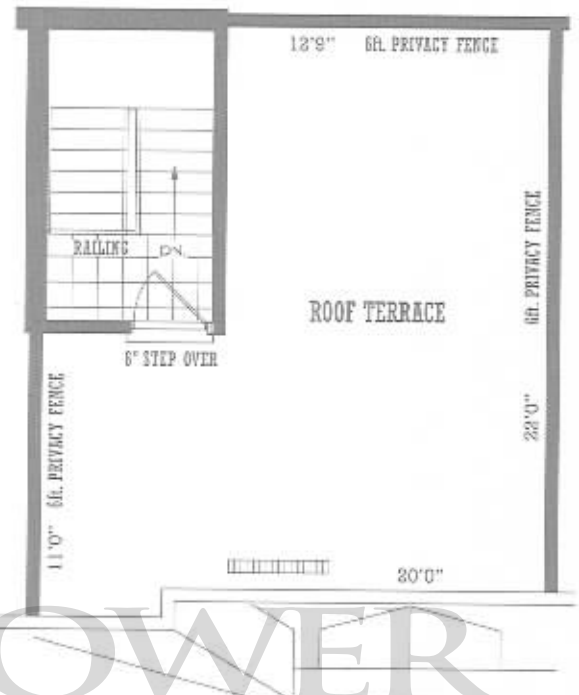

# THE GOLDEN GATE BB2

1350 SQ.FT. 2 BEDROOM + TERRACE

LAND POWER REAL ESTATE LTD. BROKERAGE

All dimensions, specifications and drawings are approximate. Actual square footage may vary from the stated floor plan. E. & C. R. Furniture not included.