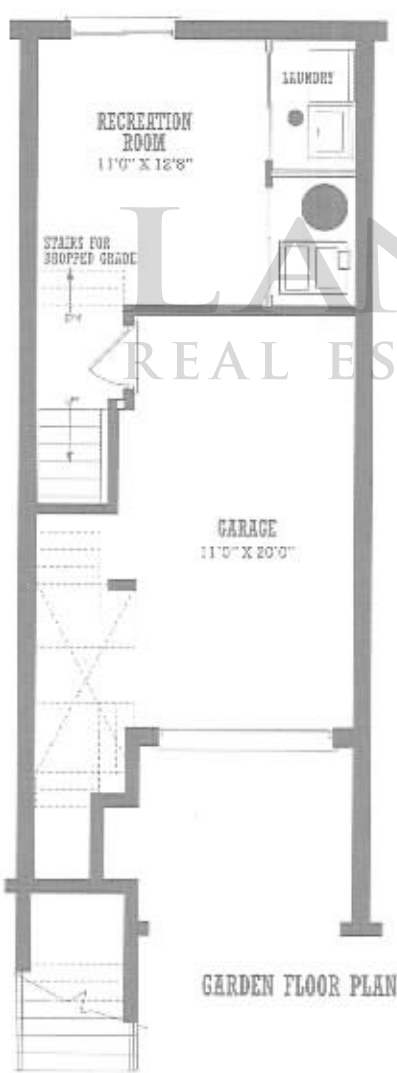

THE PRESIDIO T3

1660 SQ.FT. 3 BEDROOM

San Francisco
BY THE BAY