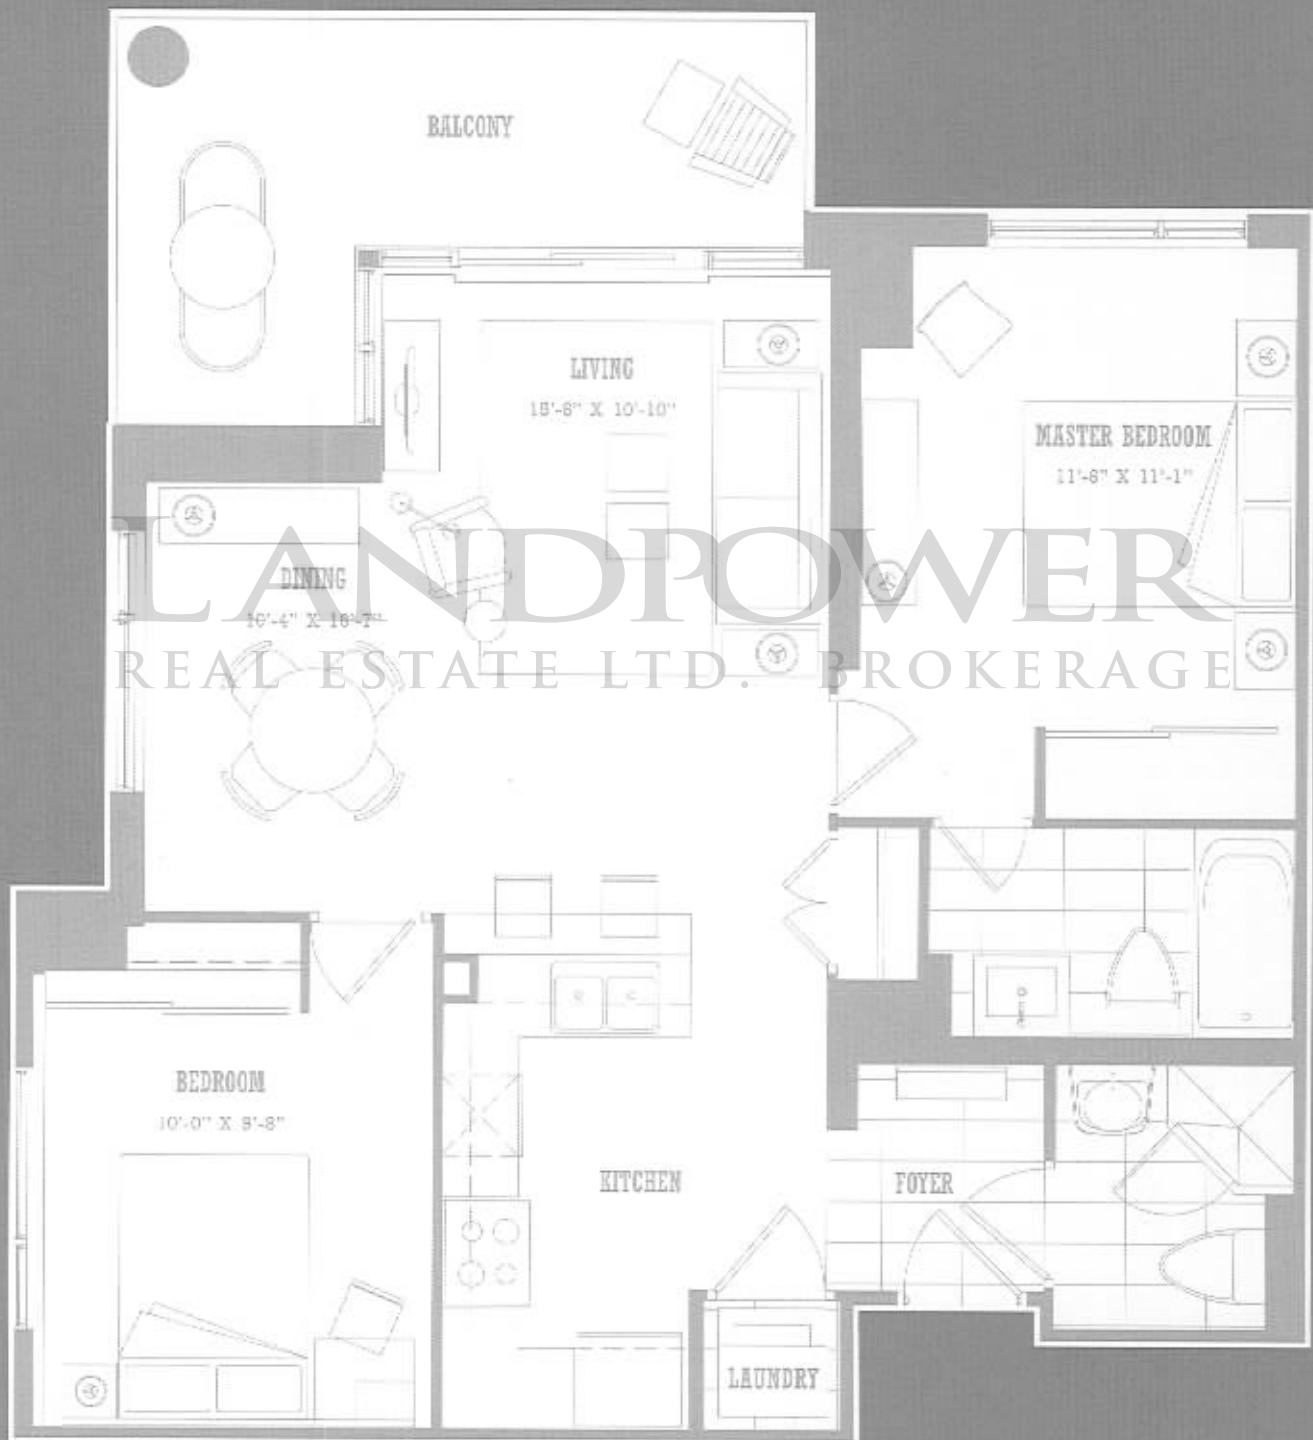

THE HUNTINGTON 2A

832 SQ.FT. 2 BEDROOM

All dimensions, specifications and drawings are approximate.
Actual square footage may vary from the stated floor plan. E. & O. I. Furniture not included.

San Francisco
BY THE BAY