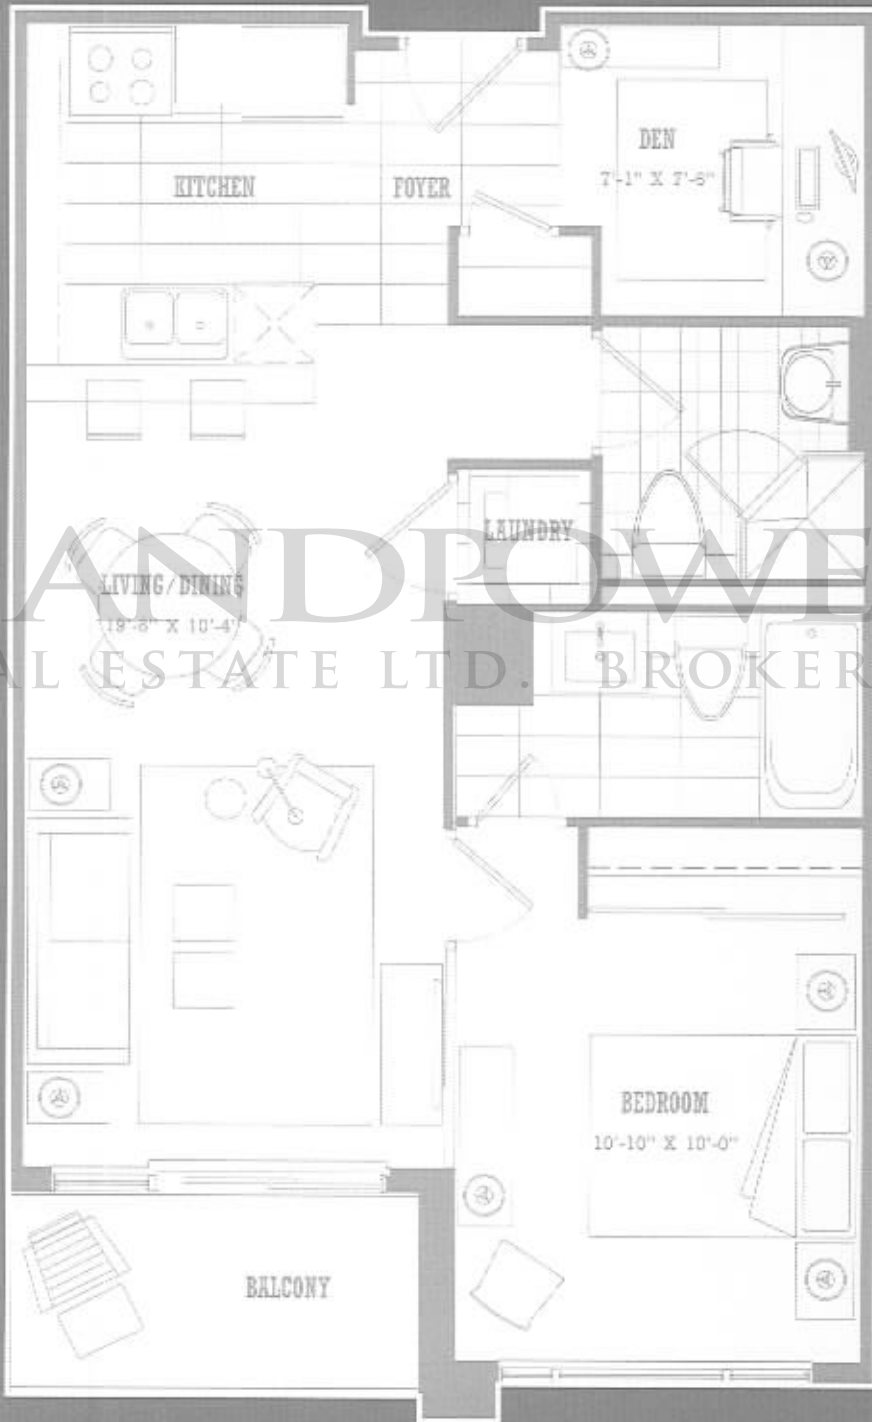

THE DUBOCE 1G

673 SQ.FT. 1 BEDROOM + DEN

All dimensions, specifications and drawings are approximations.
Actual square footage may vary from the stated floor plan. E. & O. S. Furniture not included.

San Francisco
BY THE BAY