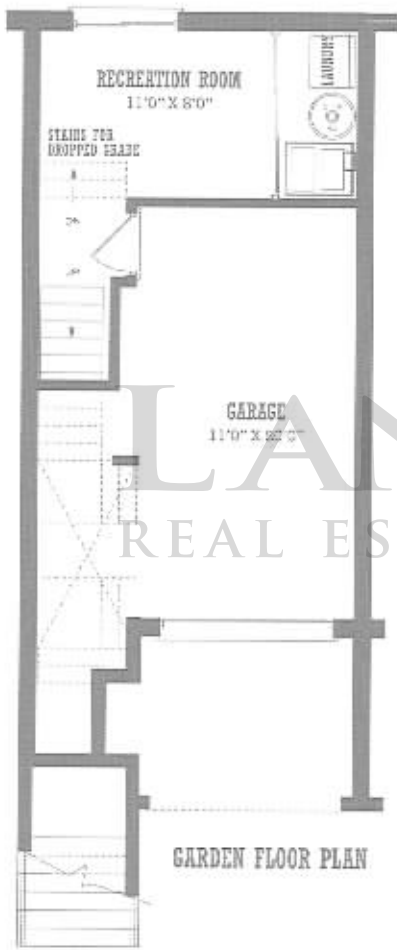

# THE GOLDEN GATE BB2

1350 SQ.FT. 2 BEDROOM + TERRACE

LAND POWER REAL ESTATE LTD. BROKERAGE

All dimensions, specifications and drawings are approximate. Actual square footage may vary from the stated floor plan. E. & C. R. Furniture not included.

# THE REDWOOD BB3

1400 SQ.FT. 2 BEDROOM + TERRACE

LAND POWER REAL ESTATE LTD. BROKERAGE

*San Francisco*  
BY THE BAY

All dimensions, specifications and drawings are approximate. Actual square footage may vary from the noted floor plan. E. & O. E. Furniture not included.

# THE LOMBARD T1

1410 SQ.FT.

  
San Francisco  
BY THE BAY

# THE JACKSON T2

1520 SQ.FT. 3 BEDROOM

T2 GARDEN FLOOR PLAN

STREET TOWNS A  
T2 MAIN FLOOR PLAN

STREET TOWNS A&C  
T2 SECOND FLOOR PLAN  
T2-1

*San Francisco*  
BY THE BAY