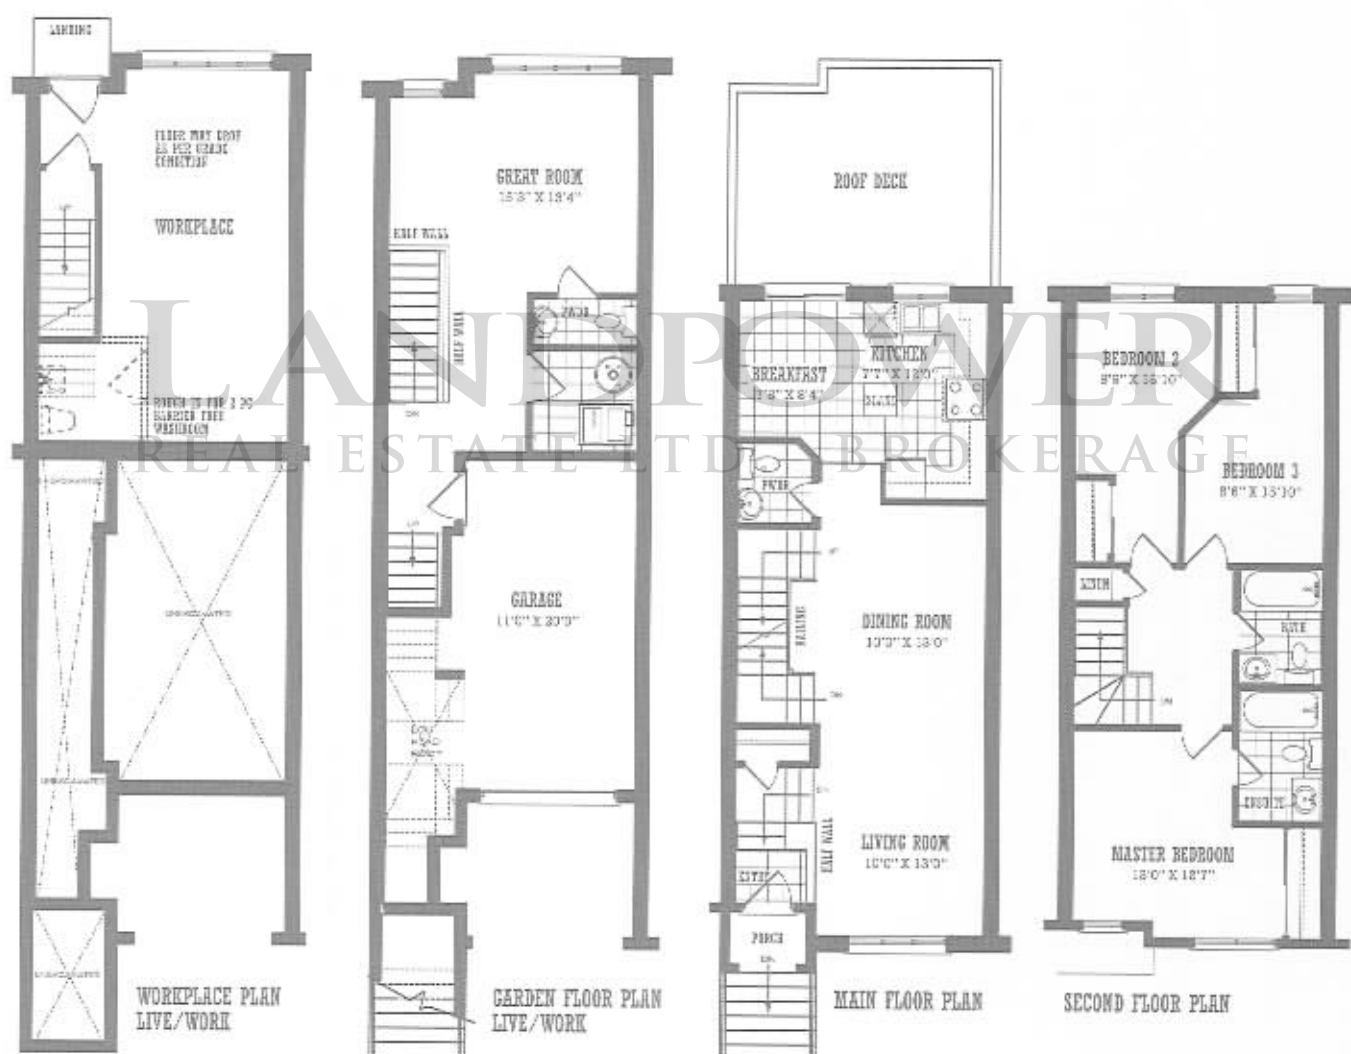

THE ASPEN L/W-T2

2110 SQ.FT.

All dimensions, specifications and drawings are approximate. Actual square footage may vary from the stated floor plan. © C. E. Perinno not included.