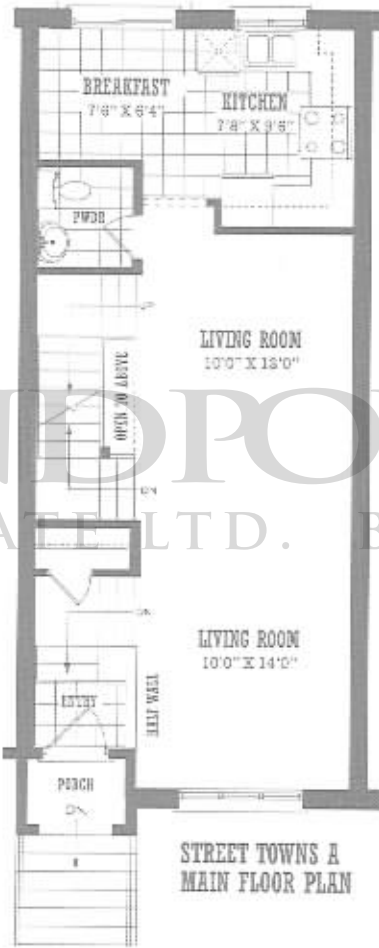

THE LOMBARD T1

1410 SQ.FT.

San Francisco
BY THE BAY