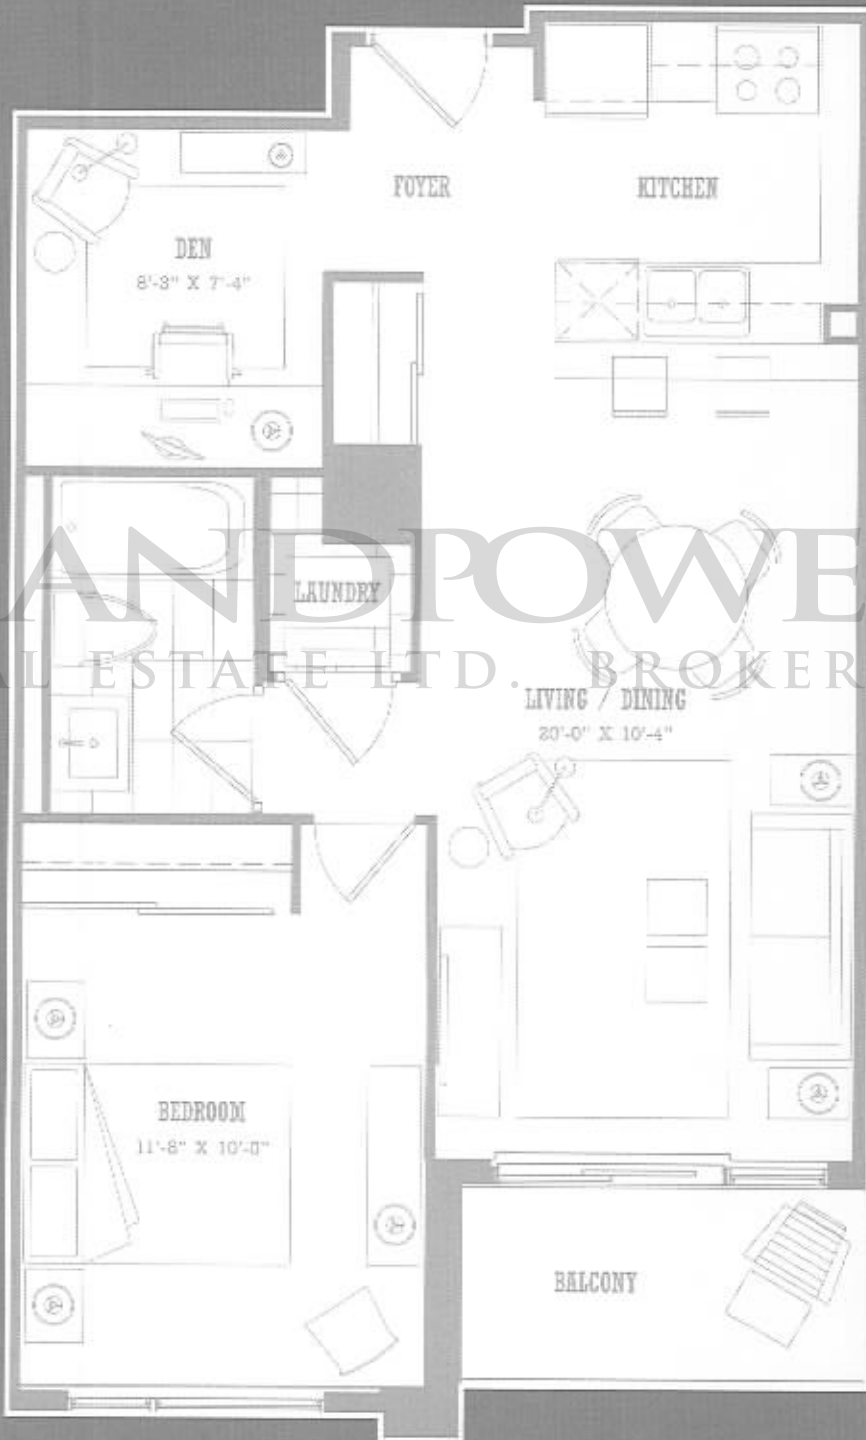

THE MARLETTE 1C

663 SQ.FT. 1 BEDROOM + DEN

LANDPOWER
REAL ESTATE LTD. BROKERAGE