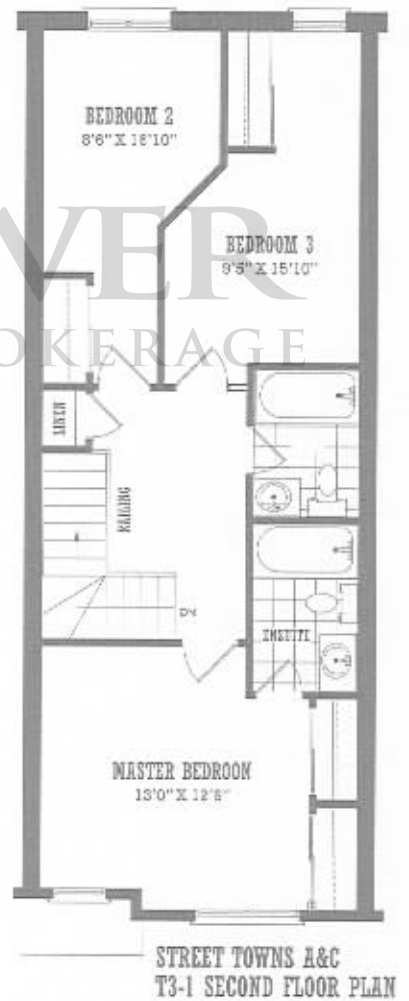

THE PRESIDIO T3

1660 SQ.FT. 3 BEDROOM

San Francisco
BY THE BAY