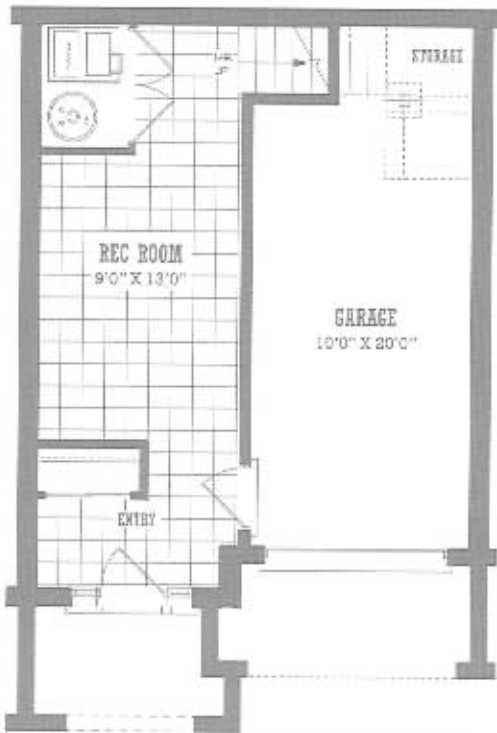

# THE MONTEREY BB6

1630 SQ.FT. 2 BEDROOM + TERRACE

SECOND FLOOR PLAN

ROOF TERRACE

GARDEN FLOOR PLAN

MAIN FLOOR PLAN

San Francisco  
BY THE DAY

# THE CARMEL BB5

1651 SQ.FT. 2 BEDROOM + DEN + TERRACE

SECOND FLOOR PLAN

ROOF TERRACE

GARDEN FLOOR PLAN

MAIN FLOOR PLAN

LANDPOWER REAL ESTATE LTD. BROKERAGE

San Francisco  
BY THE BAY

All dimensions, specifications and drawings are approximate.  
Actual square footage may vary from the stated floor plan. E. & O. E. Furniture not included.