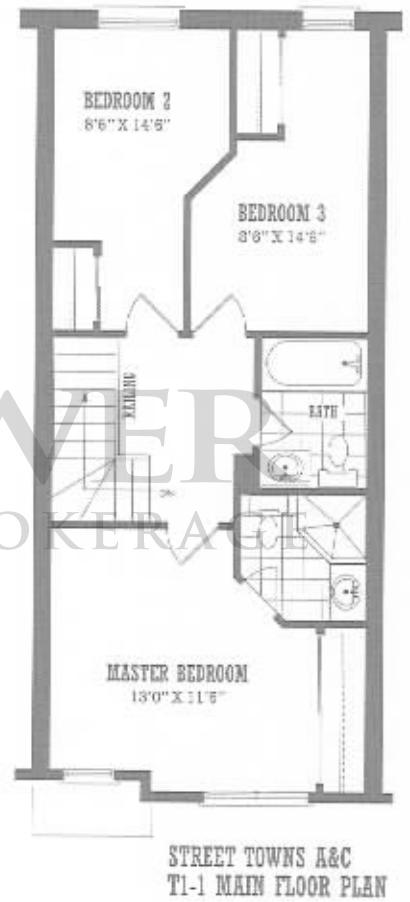

# THE GOLDEN GATE BB2

1350 SQ.FT. 2 BEDROOM + TERRACE

LAND POWER REAL ESTATE LTD. BROKERAGE

All dimensions, specifications and drawings are approximate. Actual square footage may vary from the stated floor plan. E. & C. R. Furniture not included.

# THE REDWOOD BB3

1400 SQ.FT. 2 BEDROOM + TERRACE

LAND POWER REAL ESTATE LTD. BROKERAGE

*San Francisco*  
BY THE BAY

All dimensions, specifications and drawings are approximate. Actual square footage may vary from the noted floor plan. E. & O. E. Furniture not included.

# THE LOMBARD T1

1410 SQ.FT.

  
San Francisco  
BY THE BAY

# THE JACKSON T2

1520 SQ.FT. 3 BEDROOM

T2 GARDEN FLOOR PLAN

STREET TOWNS A  
T2 MAIN FLOOR PLAN

STREET TOWNS A&C  
T2 SECOND FLOOR PLAN  
T2-1

*San Francisco*  
BY THE BAY