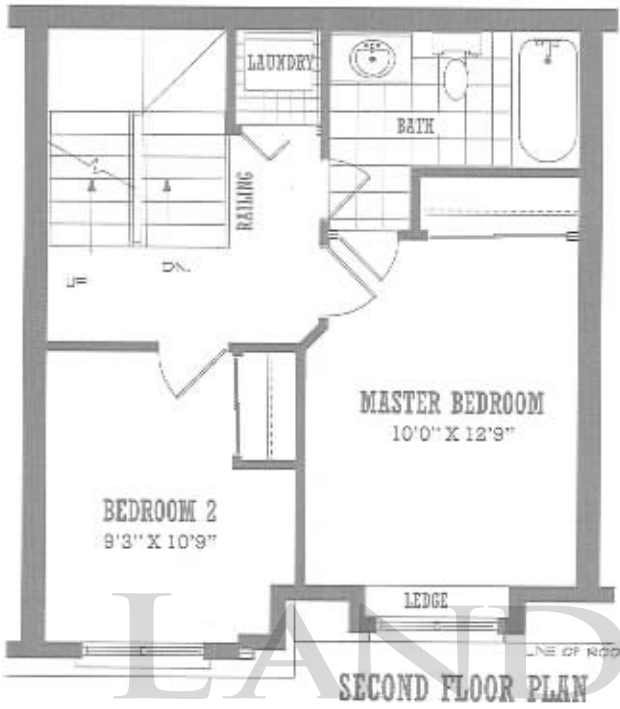

All dimensions, specifications and drawings are approximate.  
Actual square footage may vary from the stated floor plan. E. & O. E. Furniture not included.

# THE PRESIDIO T3

1660 SQ.FT. 3 BEDROOM

  
**San Francisco**  
BY THE BAY

# THE PALACE BB1

1202 SQ.FT. 2 BEDROOM + TERRACE

LANDPOWER  
REAL ESTATE LTD. BROKERAGE

*San Francisco*  
BY THE DAY