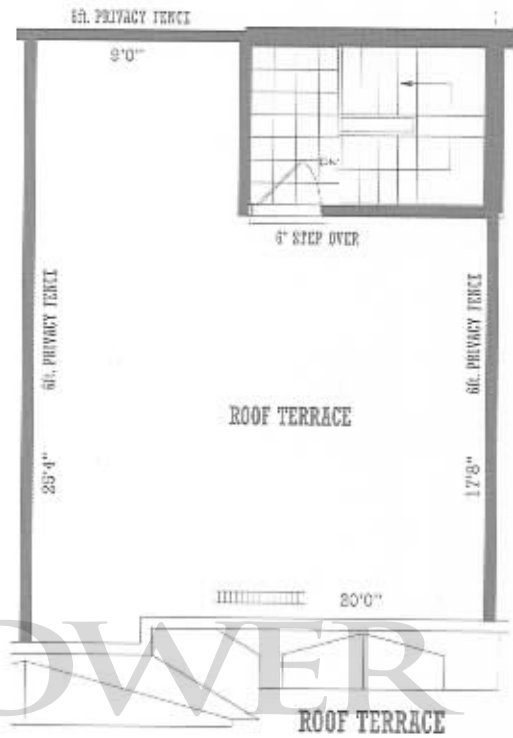

THE YOSEMITE BB4

1530 SQ.FT. 2 BEDROOM + TERRACE

LANDPOWER REAL ESTATE LTD. BROKERAGE