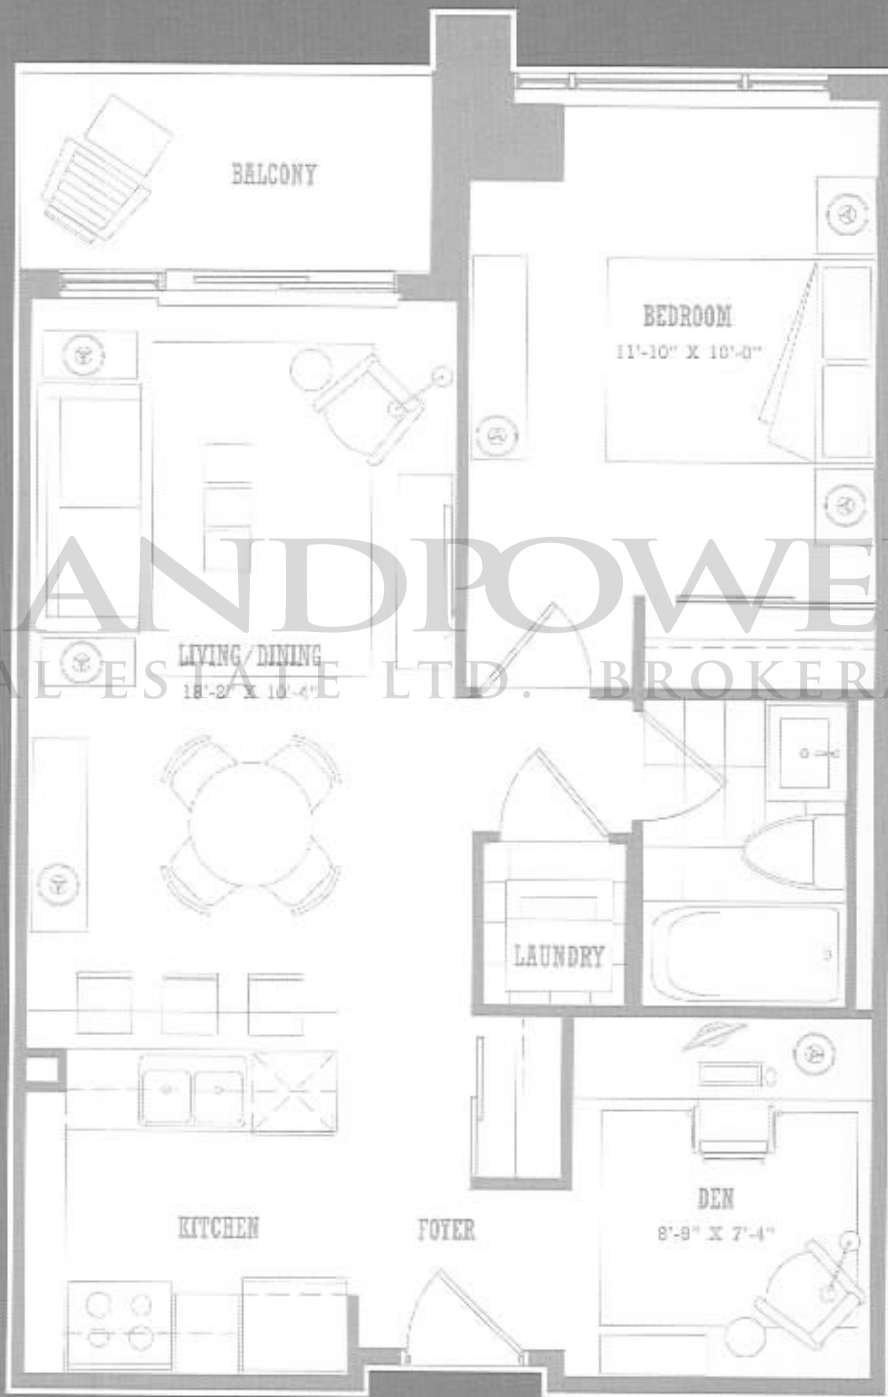

THE DIAMOND 1D

634 SQ.FT. 1 BEDROOM + DEN

LANDPOWER
REAL ESTATE LTD. BROKERAGE