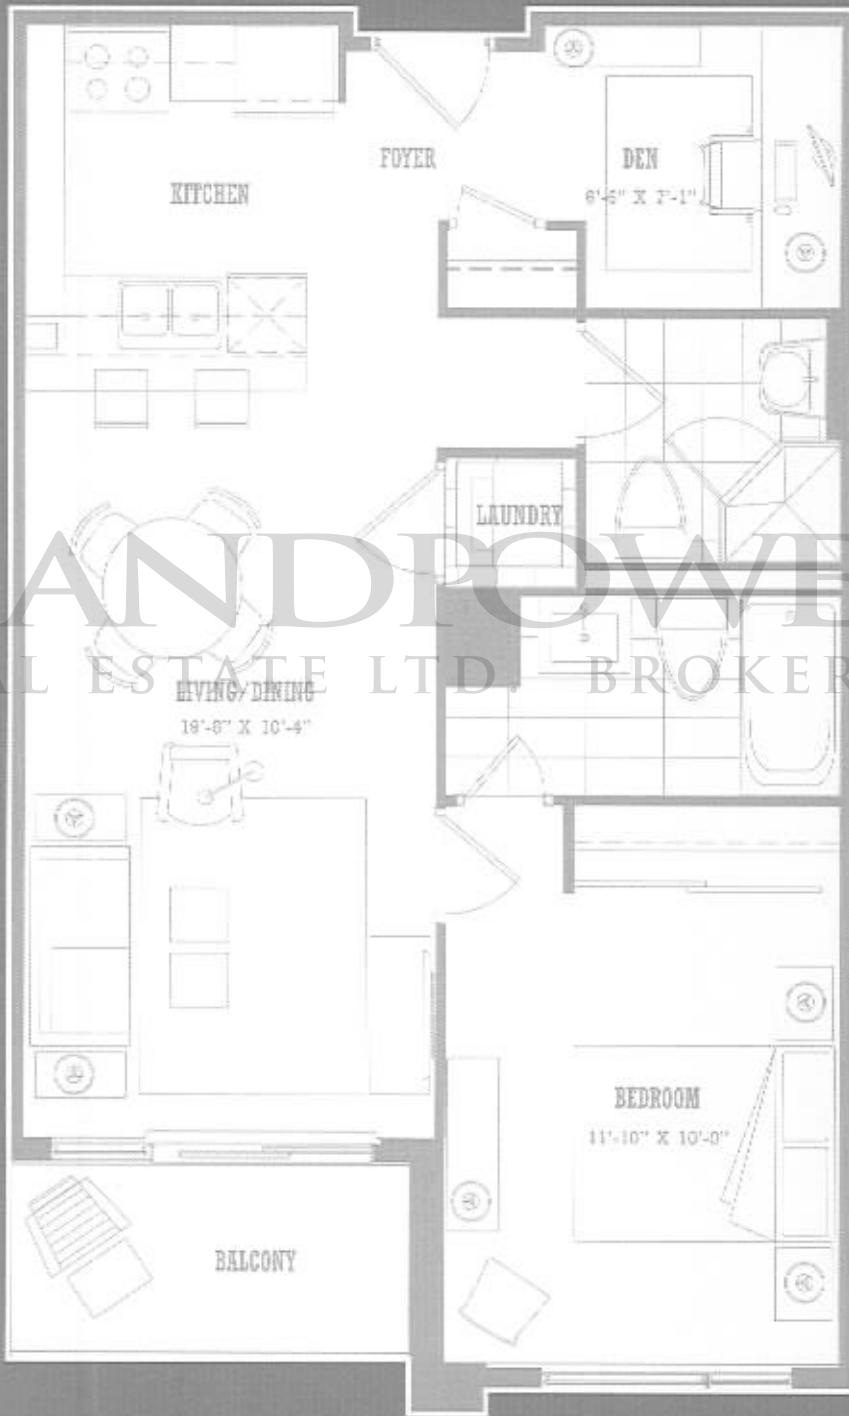

THE BERNAL 1F

682 SQ.FT. 1 BEDROOM + DEN

LANDPOWER
REAL ESTATE LTD. BROKERAGE