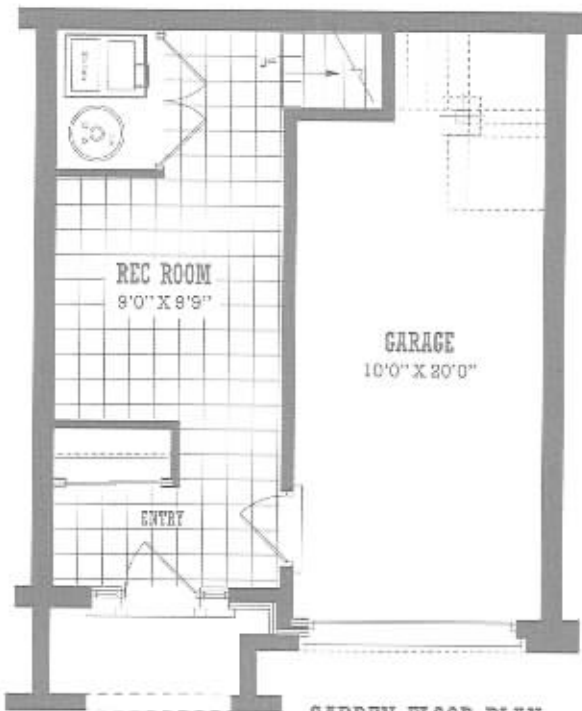

# THE GOLDEN GATE BB2

1350 SQ.FT. 2 BEDROOM + TERRACE

LAND POWER REAL ESTATE LTD. BROKERAGE

All dimensions, specifications and drawings are approximate. Actual square footage may vary from the stated floor plan. E. & C. R. Furniture not included.

# THE REDWOOD BB3

1400 SQ.FT. 2 BEDROOM + TERRACE

LAND POWER REAL ESTATE LTD. BROKERAGE

*San Francisco*  
BY THE BAY

All dimensions, specifications and drawings are approximate. Actual square footage may vary from the noted floor plan. E. & O. E. Furniture not included.