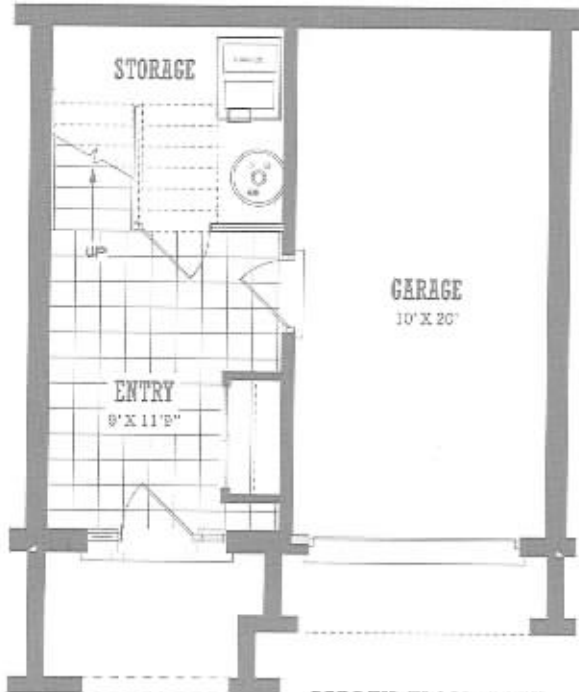

# THE GOLDEN GATE BB2

1350 SQ.FT. 2 BEDROOM + TERRACE

LAND POWER REAL ESTATE LTD. BROKERAGE

All dimensions, specifications and drawings are approximate. Actual square footage may vary from the stated floor plan. E. & C. R. Furniture not included.