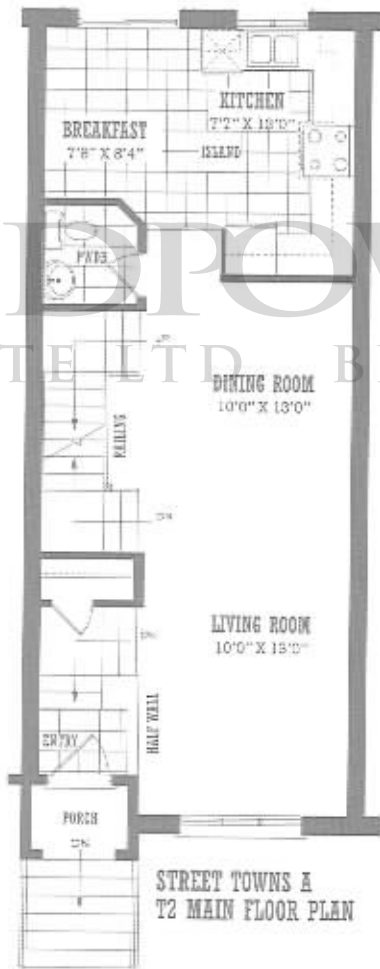

# THE LOMBARD T1

1410 SQ.FT.

  
San Francisco  
BY THE BAY

# THE JACKSON T2

1520 SQ.FT. 3 BEDROOM

T2 GARDEN FLOOR PLAN

STREET TOWNS A  
T2 MAIN FLOOR PLAN

STREET TOWNS A&C  
T2 SECOND FLOOR PLAN  
T2-1

*San Francisco*  
BY THE BAY