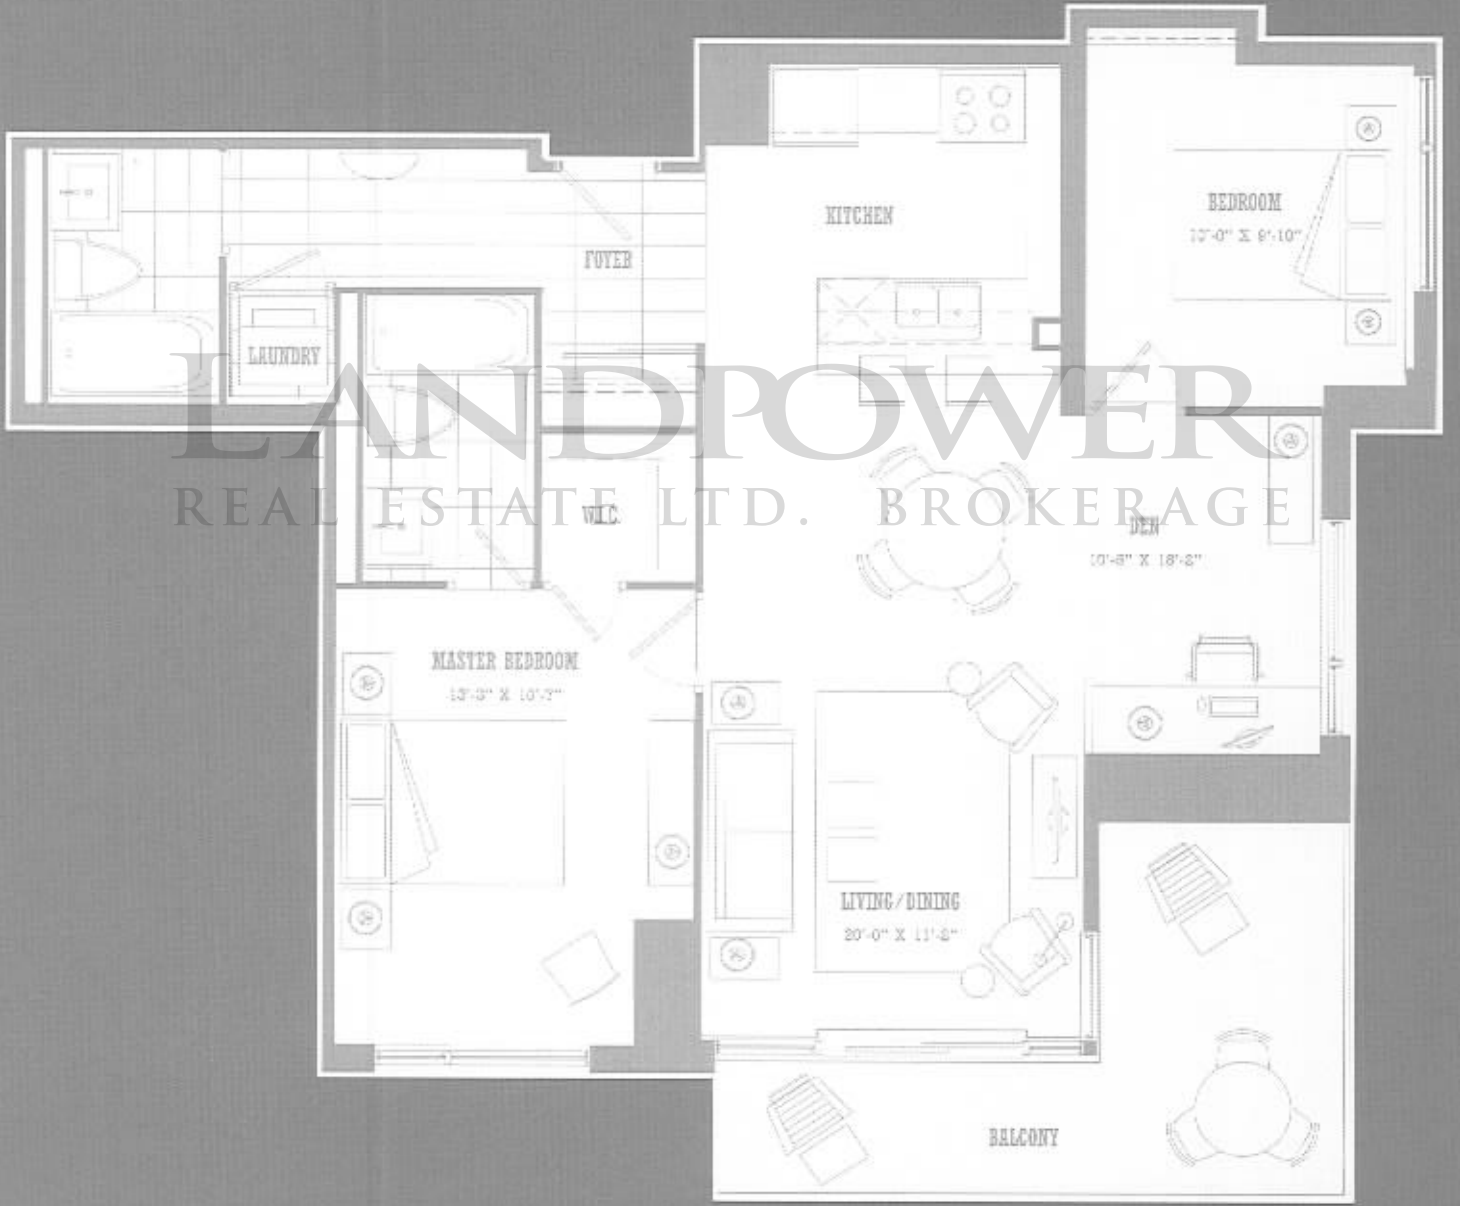

THE UNION ^{2F}

927 SQ.FT. 2 BEDROOM

LANDPOWER
REAL ESTATE LTD. BROKERAGE