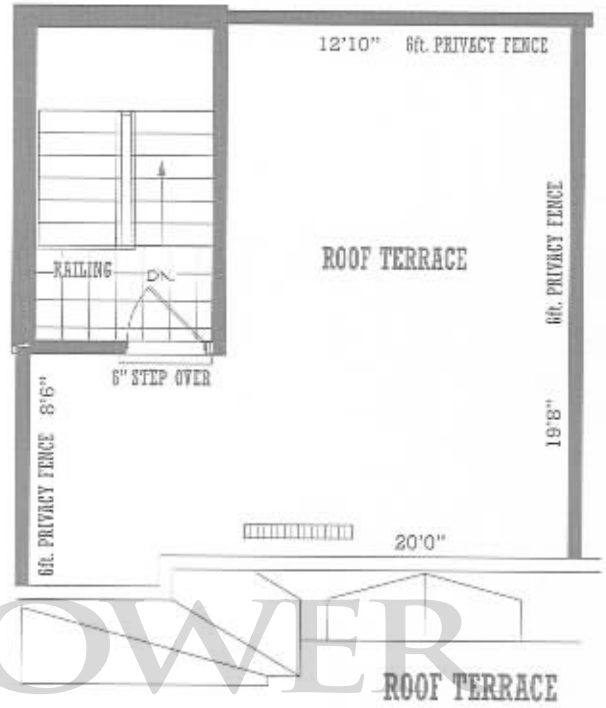

# THE PALACE BB1

1202 SQ.FT. 2 BEDROOM + TERRACE

LANDPOWER  
REAL ESTATE LTD. BROKERAGE

*San Francisco*  
BY THE DAY