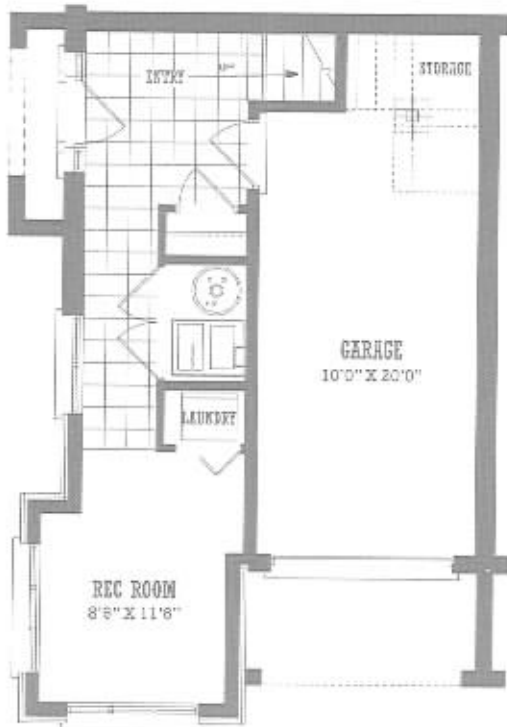

# THE MONTEREY BB6

1630 SQ.FT. 2 BEDROOM + TERRACE

SECOND FLOOR PLAN

ROOF TERRACE

GARDEN FLOOR PLAN

MAIN FLOOR PLAN

San Francisco  
BY THE DAY

# THE CARMEL BB5

1651 SQ.FT. 2 BEDROOM + DEN + TERRACE

SECOND FLOOR PLAN

ROOF TERRACE

GARDEN FLOOR PLAN

MAIN FLOOR PLAN

LANDPOWER REAL ESTATE LTD. BROKERAGE

San Francisco  
BY THE BAY

All dimensions, specifications and drawings are approximate.  
Actual square footage may vary from the stated floor plan. E. & O. E. Furniture not included.