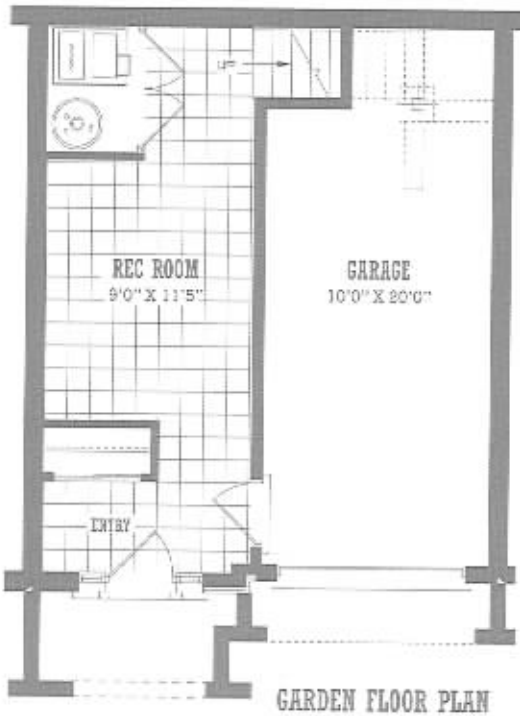

# THE LOMBARD T1

1410 SQ.FT.

  
San Francisco  
BY THE BAY

# THE JACKSON T2

1520 SQ.FT. 3 BEDROOM

T2 GARDEN FLOOR PLAN

STREET TOWNS A  
T2 MAIN FLOOR PLAN

STREET TOWNS A&C  
T2 SECOND FLOOR PLAN  
T2-1

*San Francisco*  
BY THE BAY

# THE YOSEMITE BB4

1530 SQ.FT. 2 BEDROOM + TERRACE

LANDPOWER REAL ESTATE LTD. BROKERAGE

  
San Francisco  
BY THE BAY

# THE MONTEREY BB6

1630 SQ.FT. 2 BEDROOM + TERRACE

SECOND FLOOR PLAN

ROOF TERRACE

GARDEN FLOOR PLAN

MAIN FLOOR PLAN

San Francisco  
BY THE DAY