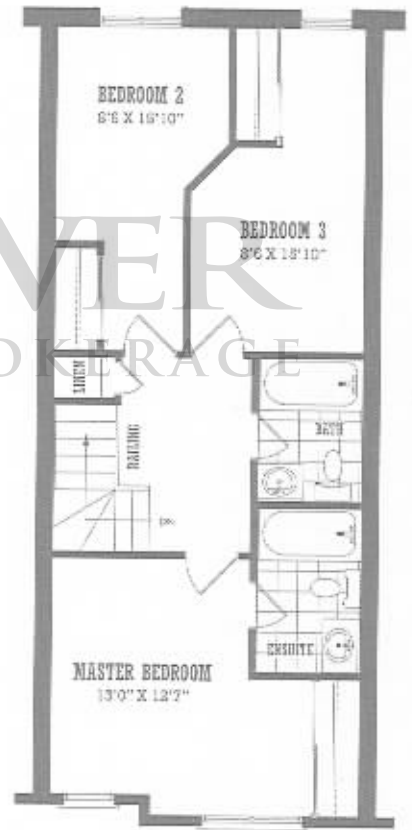

# THE JACKSON T2

1520 SQ.FT. 3 BEDROOM

T2 GARDEN FLOOR PLAN

STREET TOWNS A  
T2 MAIN FLOOR PLAN

STREET TOWNS A&C  
T2 SECOND FLOOR PLAN  
T2-1

*San Francisco*  
BY THE BAY

# THE YOSEMITE BB4

1530 SQ.FT. 2 BEDROOM + TERRACE

LANDPOWER REAL ESTATE LTD. BROKERAGE

  
San Francisco  
BY THE BAY

# THE MONTEREY BB6

1630 SQ.FT. 2 BEDROOM + TERRACE

SECOND FLOOR PLAN

ROOF TERRACE

GARDEN FLOOR PLAN

MAIN FLOOR PLAN

San Francisco  
BY THE DAY