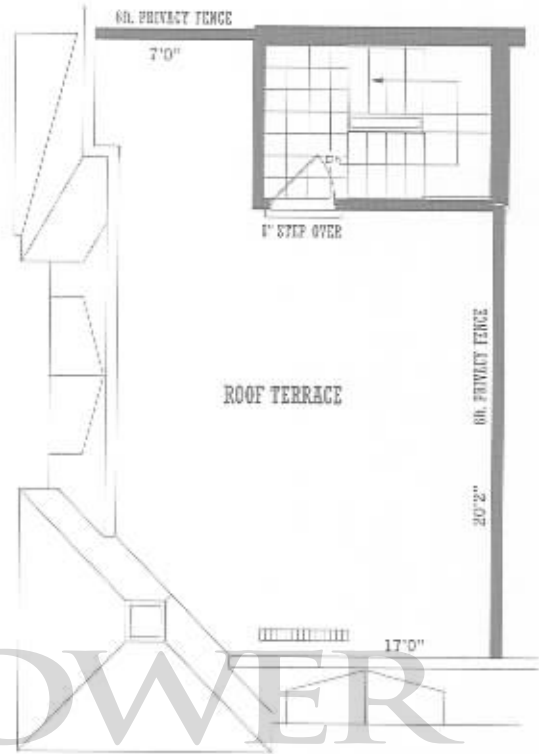

# THE YOSEMITE BB4

1530 SQ.FT. 2 BEDROOM + TERRACE

LANDPOWER REAL ESTATE LTD. BROKERAGE

  
San Francisco  
BY THE BAY

# THE MONTEREY BB6

1630 SQ.FT. 2 BEDROOM + TERRACE

SECOND FLOOR PLAN

ROOF TERRACE

GARDEN FLOOR PLAN

MAIN FLOOR PLAN

San Francisco  
BY THE DAY