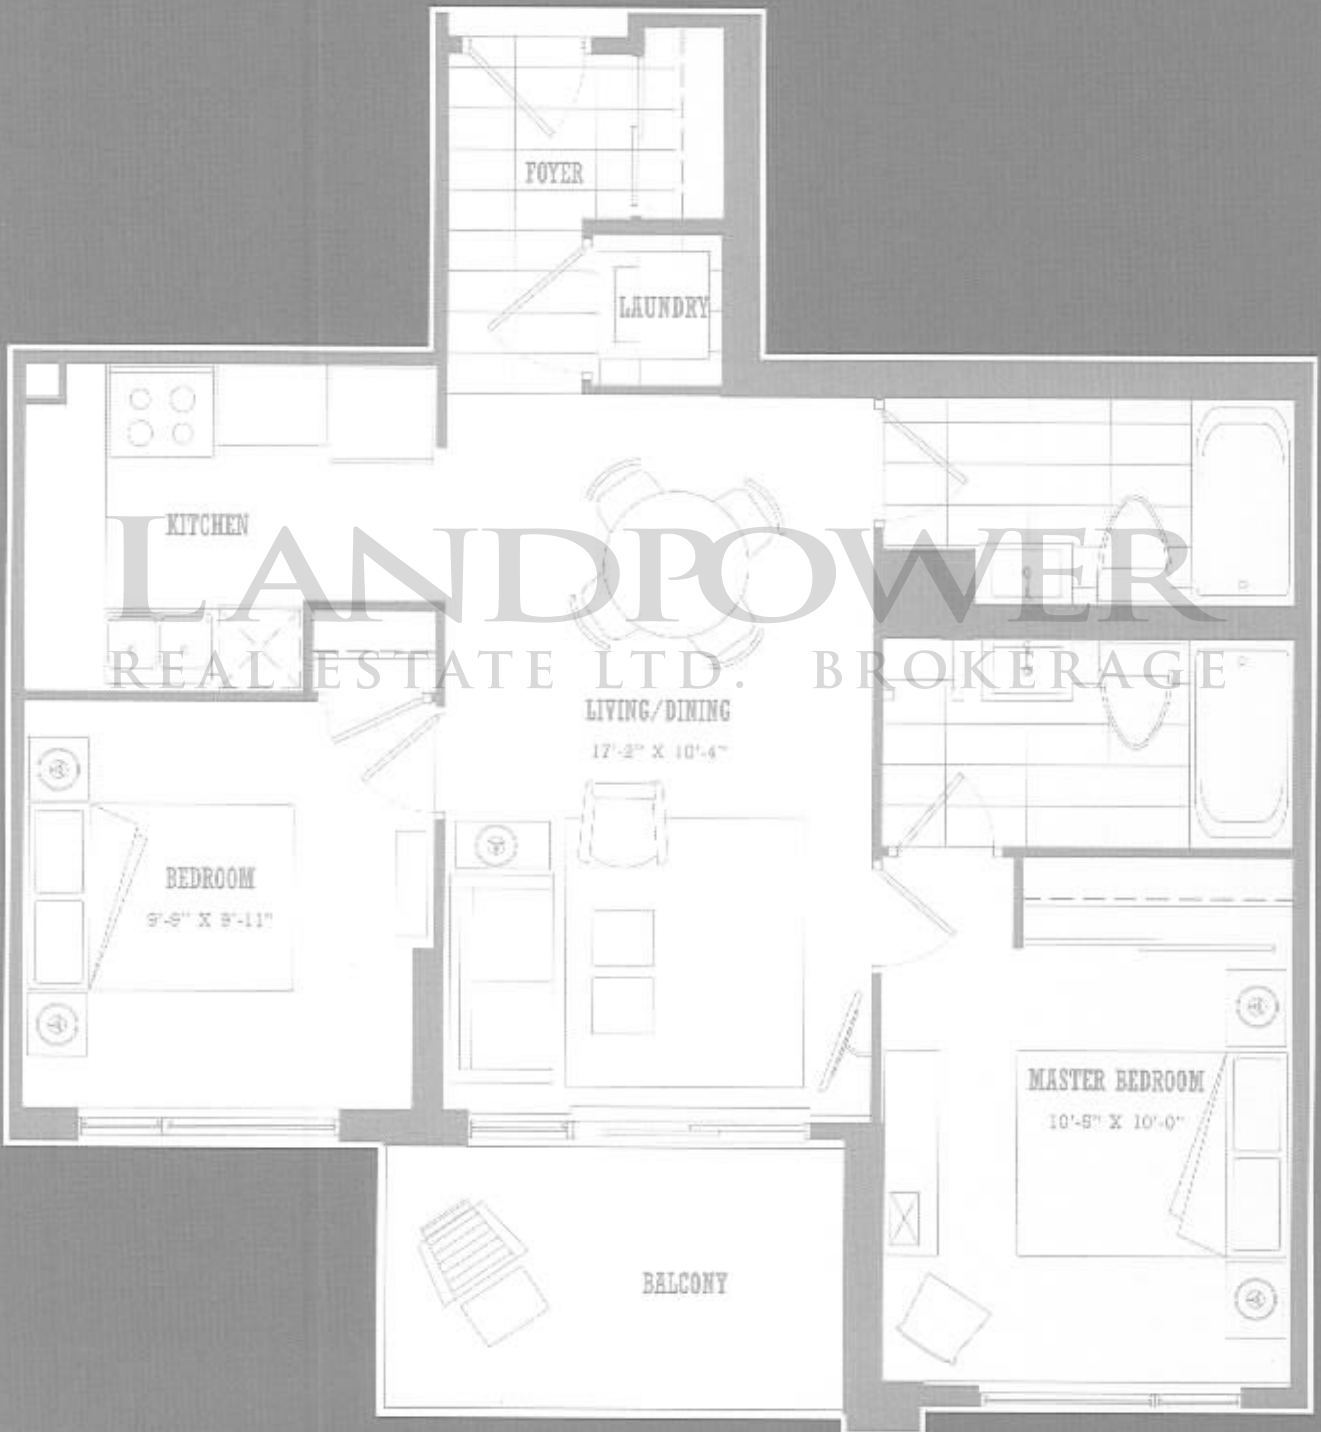

THE BAYVIEW 2C

738 SQ.FT. 2 BEDROOM

LANDPOWER
REAL ESTATE LTD. BROKERAGE