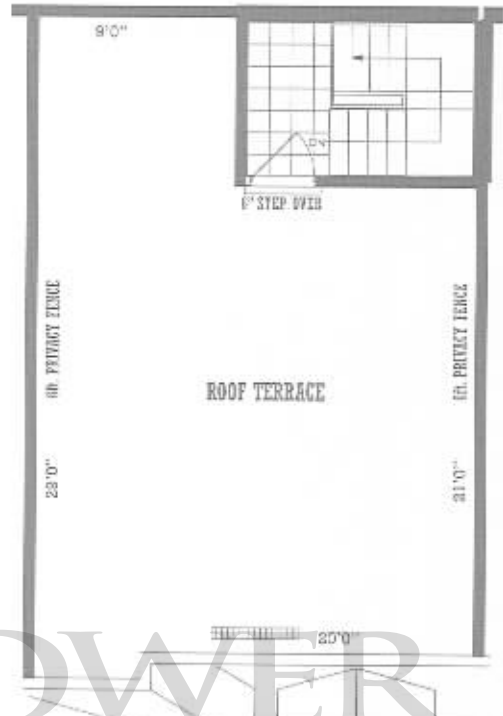

ROOF TERRACE