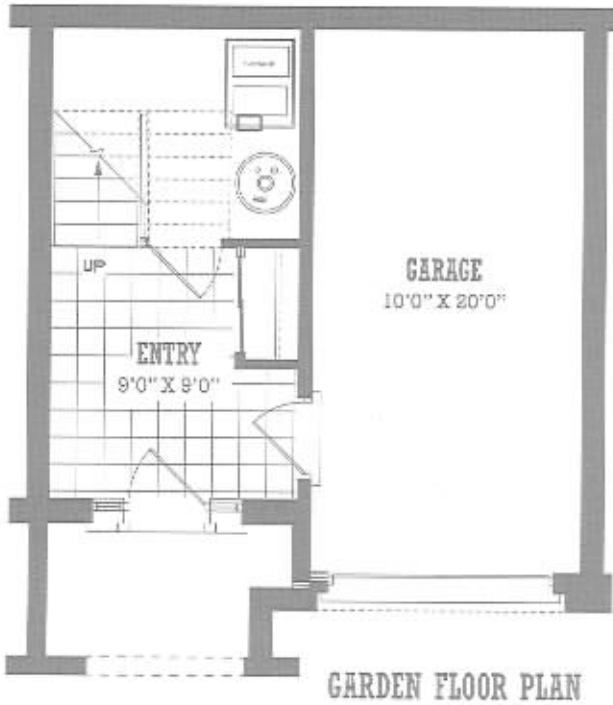

All dimensions, specifications and drawings are approximate.  
Actual square footage may vary from the stated floor plan. E. & O. E. Furniture not included.

# THE PRESIDIO T3

1660 SQ.FT. 3 BEDROOM

  
**San Francisco**  
BY THE BAY

# THE PALACE BB1

1202 SQ.FT. 2 BEDROOM + TERRACE

LANDPOWER  
REAL ESTATE LTD. BROKERAGE

*San Francisco*  
BY THE DAY