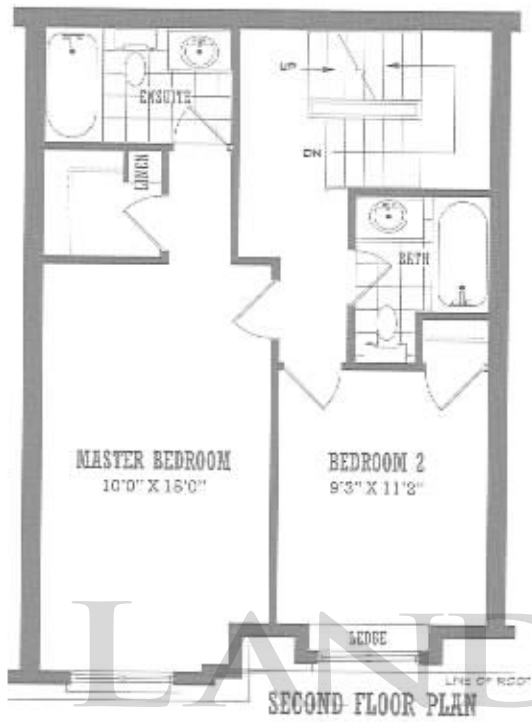

# THE JACKSON T2

1520 SQ.FT. 3 BEDROOM

T2 GARDEN FLOOR PLAN

STREET TOWNS A  
T2 MAIN FLOOR PLAN

STREET TOWNS A&C  
T2 SECOND FLOOR PLAN  
T2-1

*San Francisco*  
BY THE BAY

# THE YOSEMITE BB4

1530 SQ.FT. 2 BEDROOM + TERRACE

LANDPOWER REAL ESTATE LTD. BROKERAGE

  
San Francisco  
BY THE BAY

# THE MONTEREY BB6

1630 SQ.FT. 2 BEDROOM + TERRACE

SECOND FLOOR PLAN

ROOF TERRACE

GARDEN FLOOR PLAN

MAIN FLOOR PLAN

San Francisco  
BY THE DAY