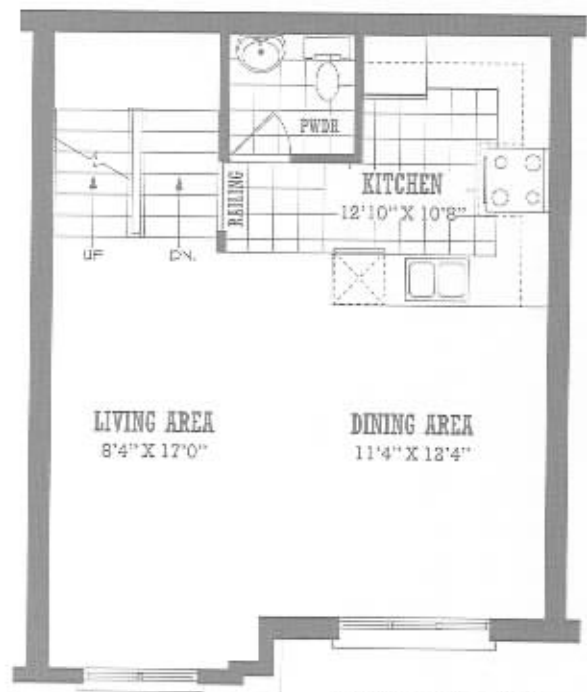

# THE GOLDEN GATE BB2

1350 SQ.FT. 2 BEDROOM + TERRACE

LAND POWER REAL ESTATE LTD. BROKERAGE

All dimensions, specifications and drawings are approximate. Actual square footage may vary from the stated floor plan. E. & C. R. Furniture not included.