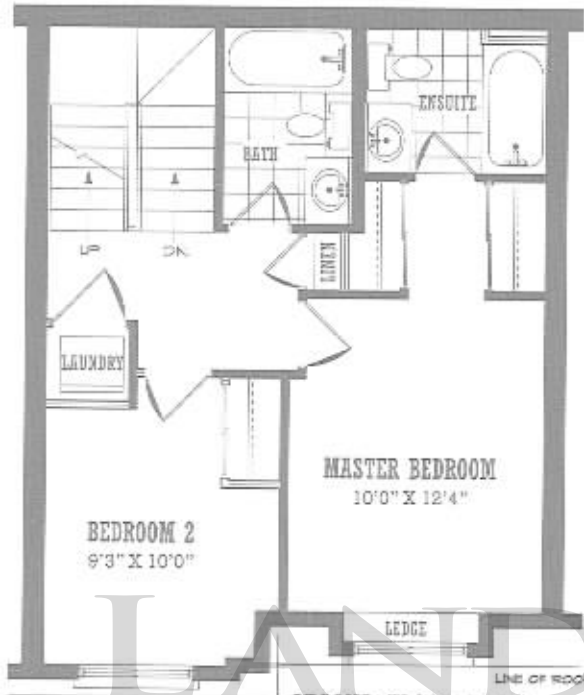

# THE GOLDEN GATE BB2

1350 SQ.FT. 2 BEDROOM + TERRACE

LAND POWER REAL ESTATE LTD. BROKERAGE

All dimensions, specifications and drawings are approximate. Actual square footage may vary from the stated floor plan. E. & C. R. Furniture not included.