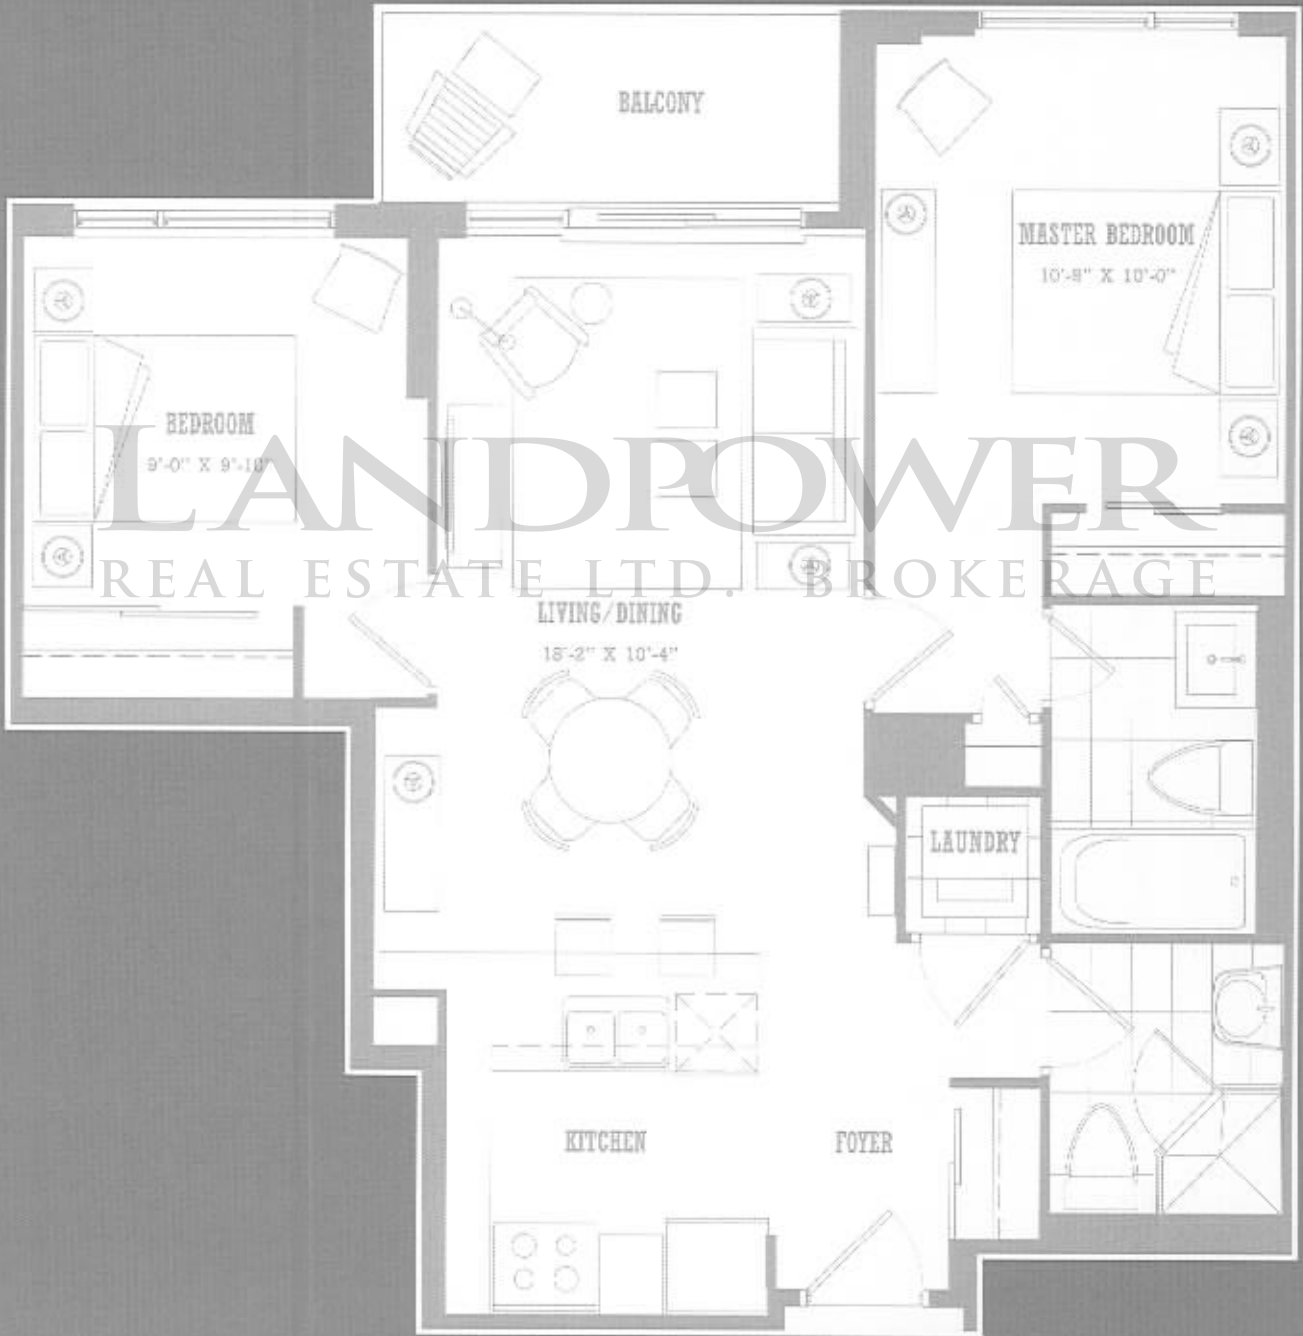

THE CORONA 2D

762 SQ.FT. 2 BEDROOM

All dimensions, specifications and drawings are approximate.
Actual square footage may vary from the stated floor plan. E. & O. E. Furniture not included.

San Francisco
BY THE BAY