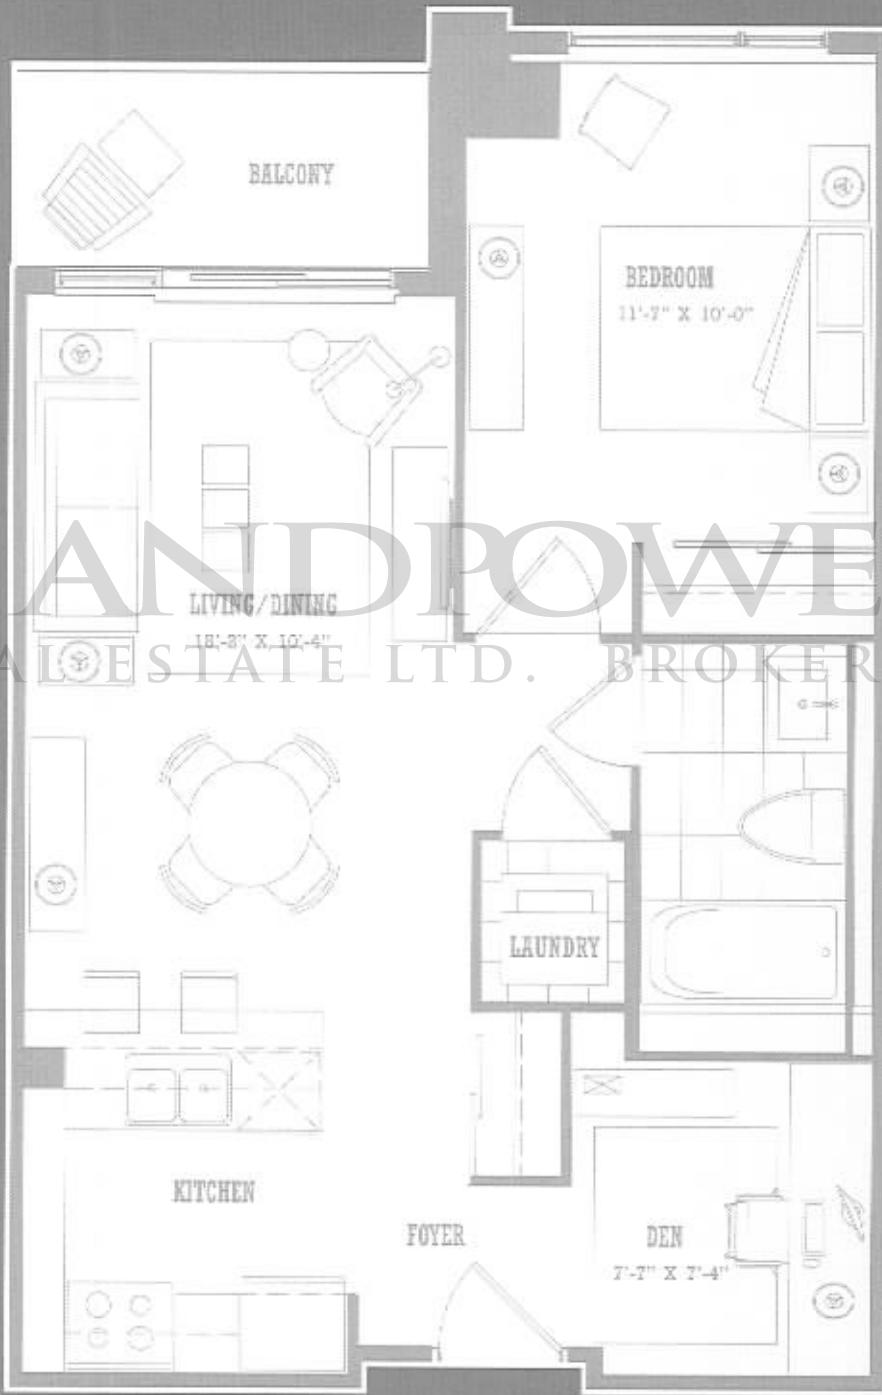

THE RICHMOND 1A

641 SQ.FT. 1 BEDROOM + DEN

LANDPOWER
REAL ESTATE LTD. BROKERAGE