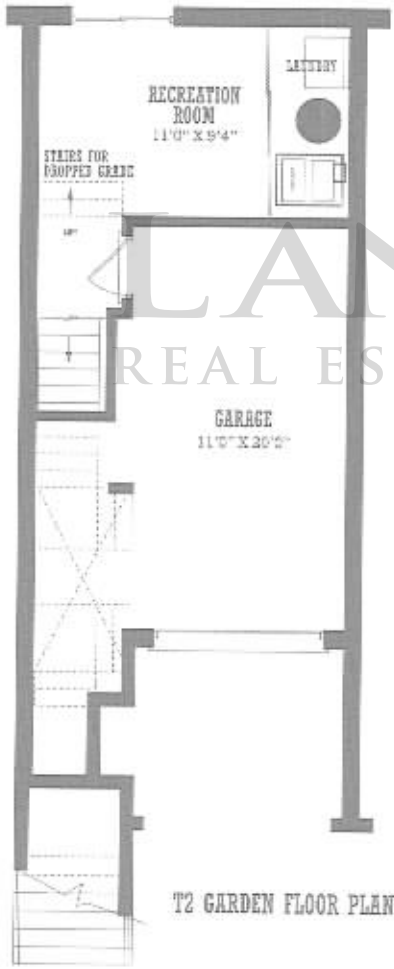

# THE REDWOOD BB3

1400 SQ.FT. 2 BEDROOM + TERRACE

LAND POWER REAL ESTATE LTD. BROKERAGE

*San Francisco*  
BY THE BAY

All dimensions, specifications and drawings are approximate. Actual square footage may vary from the noted floor plan. E. & O. E. Furniture not included.

# THE LOMBARD T1

1410 SQ.FT.

  
San Francisco  
BY THE BAY

# THE JACKSON T2

1520 SQ.FT. 3 BEDROOM

T2 GARDEN FLOOR PLAN

STREET TOWNS A  
T2 MAIN FLOOR PLAN

STREET TOWNS A&C  
T2 SECOND FLOOR PLAN  
T2-1

*San Francisco*  
BY THE BAY