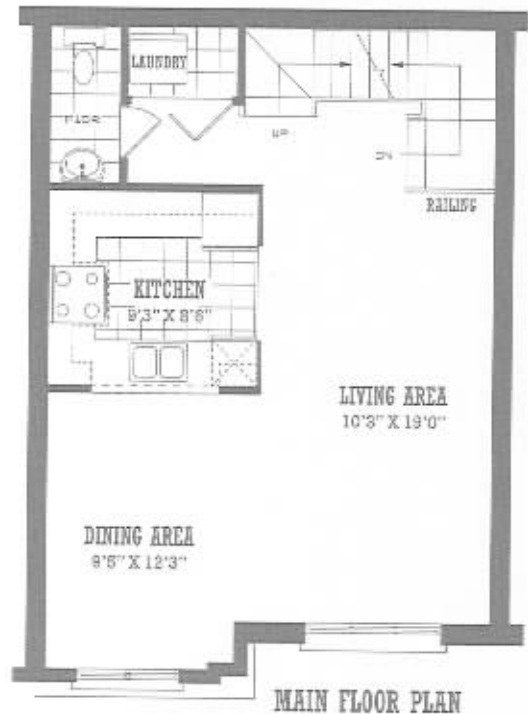

San Francisco
BY THE BAY