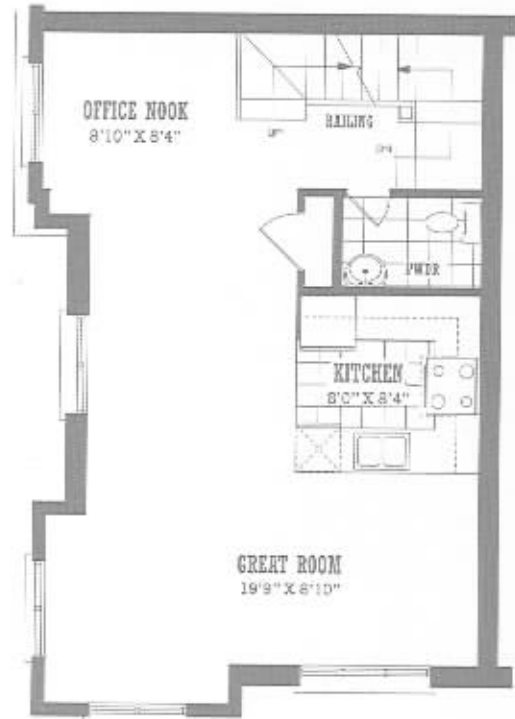

# THE MONTEREY BB6

1630 SQ.FT. 2 BEDROOM + TERRACE

SECOND FLOOR PLAN

ROOF TERRACE

GARDEN FLOOR PLAN

MAIN FLOOR PLAN

San Francisco  
BY THE DAY

All dimensions, specifications and drawings are approximate.  
Actual square footage may vary from the stated floor plan. E. & O. E. Furniture not included.