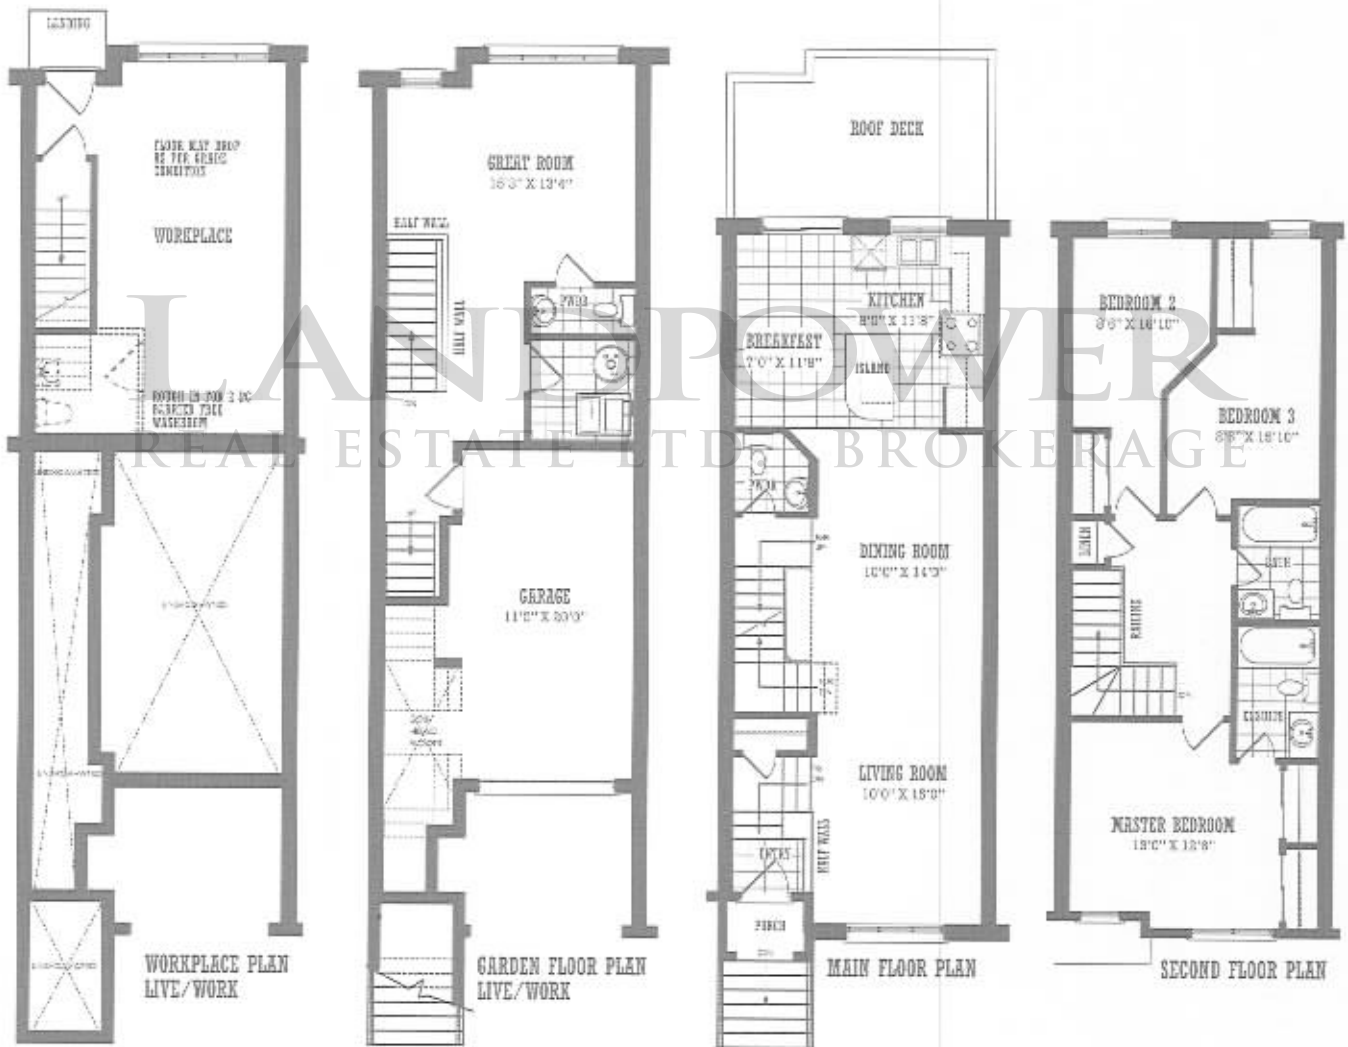

THE HOLLISTER L/W-T3

2212 SQ.FT.

All dimensions, specifications and drawings are approximations.
Actual square footage may vary from the stated floor plan. E & O.E. Furniture not included.