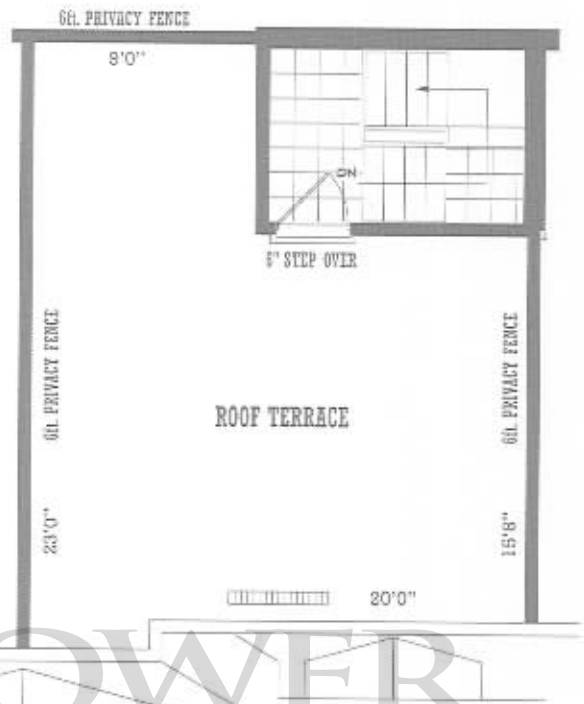

# THE GOLDEN GATE BB2

1350 SQ.FT. 2 BEDROOM + TERRACE

LAND POWER REAL ESTATE LTD. BROKERAGE

All dimensions, specifications and drawings are approximate. Actual square footage may vary from the stated floor plan. E. & C. R. Furniture not included.

# THE REDWOOD BB3

1400 SQ.FT. 2 BEDROOM + TERRACE

LAND POWER REAL ESTATE LTD. BROKERAGE

*San Francisco*  
BY THE BAY

All dimensions, specifications and drawings are approximate. Actual square footage may vary from the noted floor plan. E. & O. E. Furniture not included.