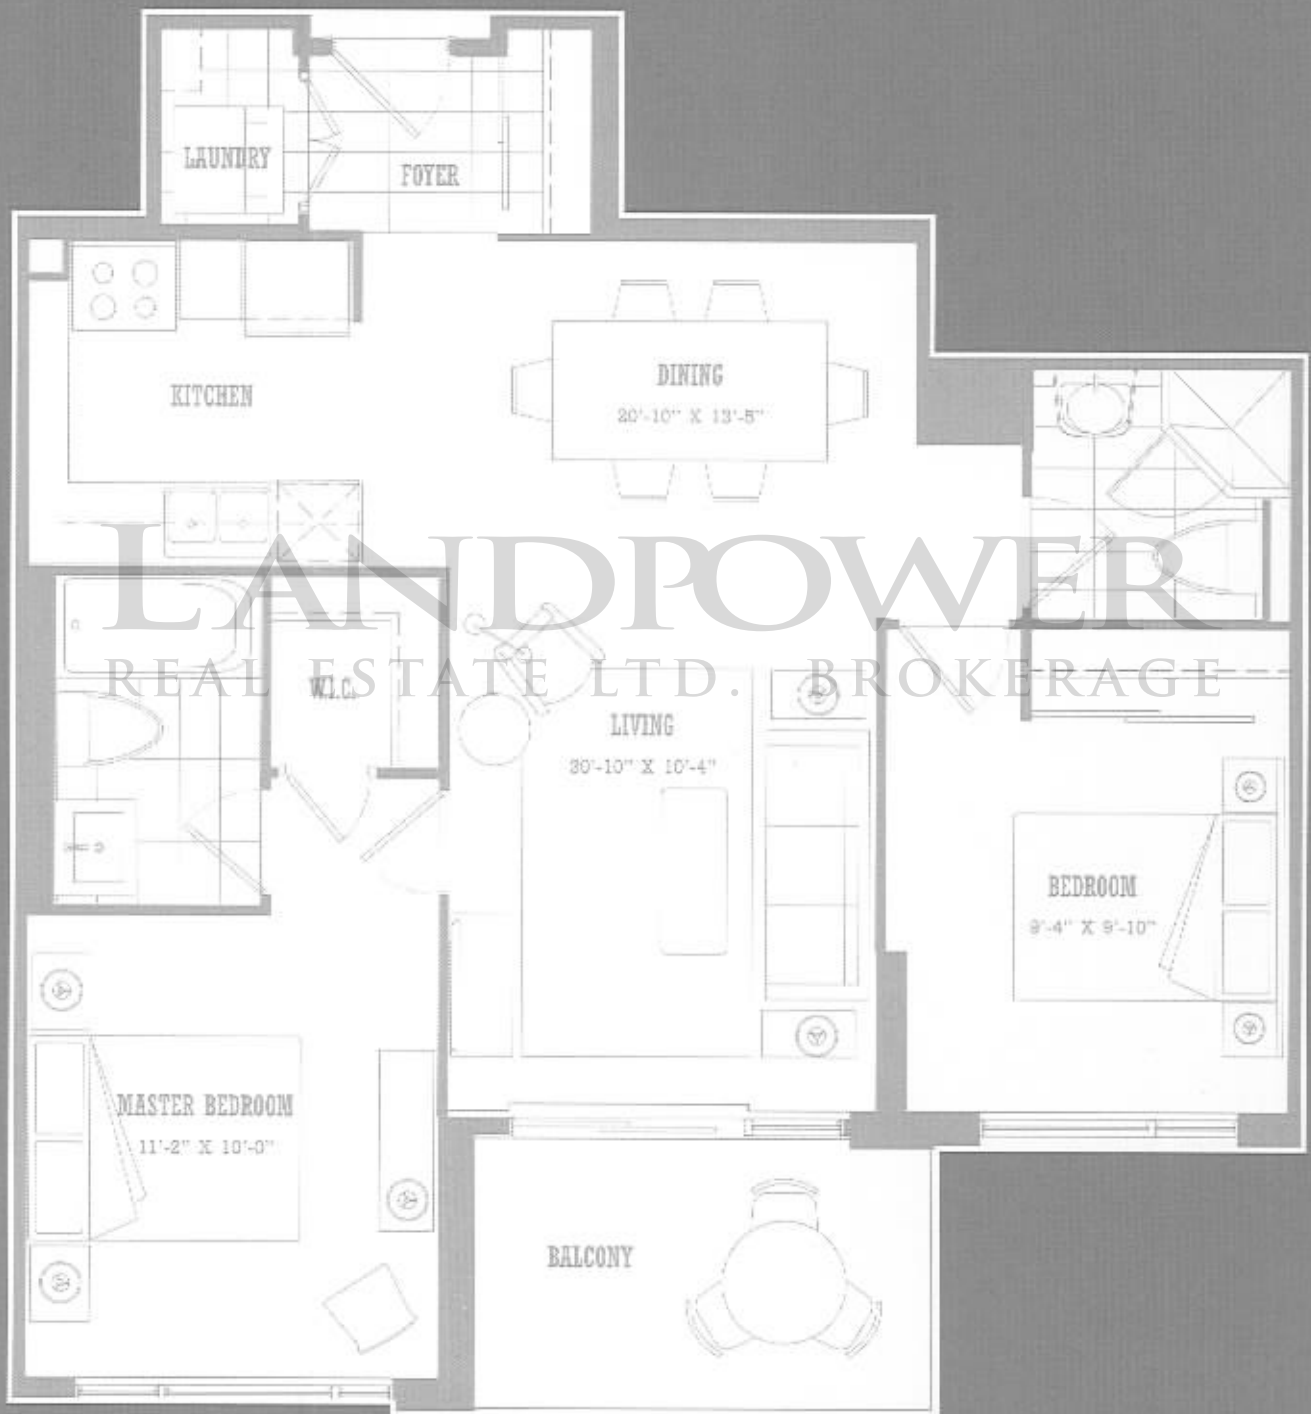

THE CLARENDON 2E

802 SQ.FT. 2 BEDROOM

All dimensions, specifications and drawings are approximate.
Actual square footage may vary from the stated floor plan. T. & G. E. Features not included.

San Francisco
BY THE BAY