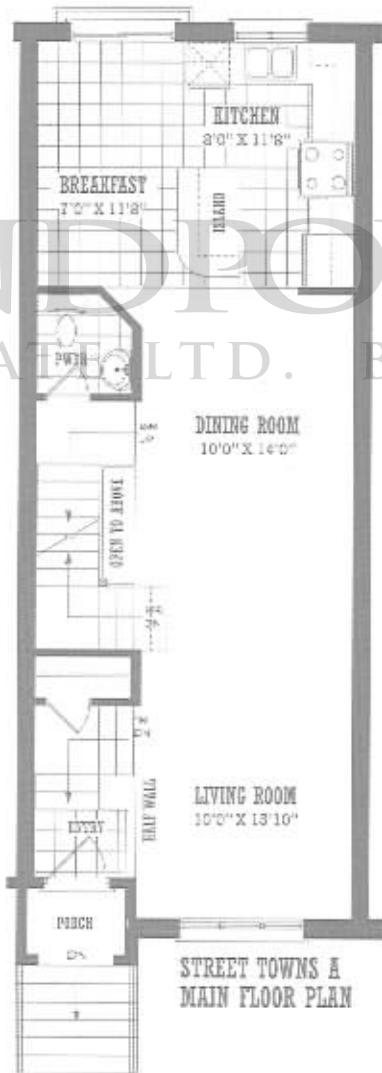

THE PRESIDIO T3

1660 SQ.FT. 3 BEDROOM

San Francisco
BY THE BAY