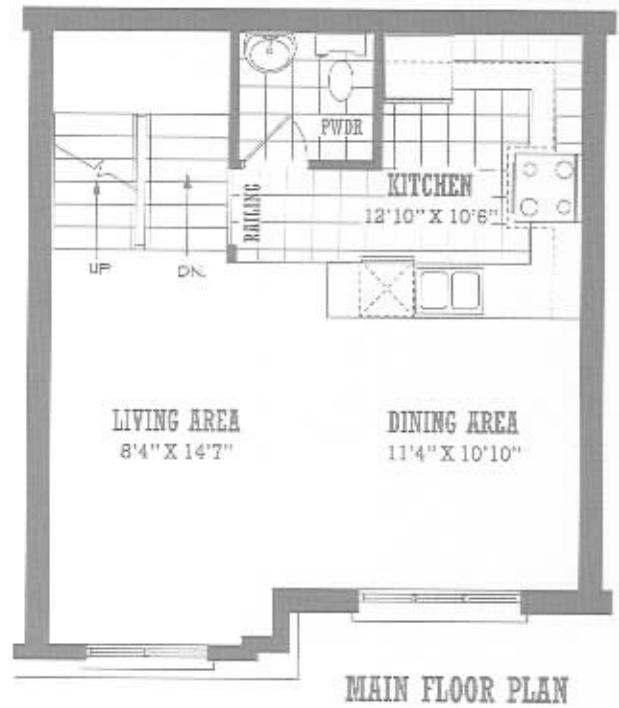

All dimensions, specifications and drawings are approximate.  
Actual square footage may vary from the stated floor plan. E. & O. E. Furniture not included.

# THE PRESIDIO T3

1660 SQ.FT. 3 BEDROOM

  
**San Francisco**  
BY THE BAY

# THE PALACE BB1

1202 SQ.FT. 2 BEDROOM + TERRACE

LANDPOWER  
REAL ESTATE LTD. BROKERAGE

*San Francisco*  
BY THE DAY