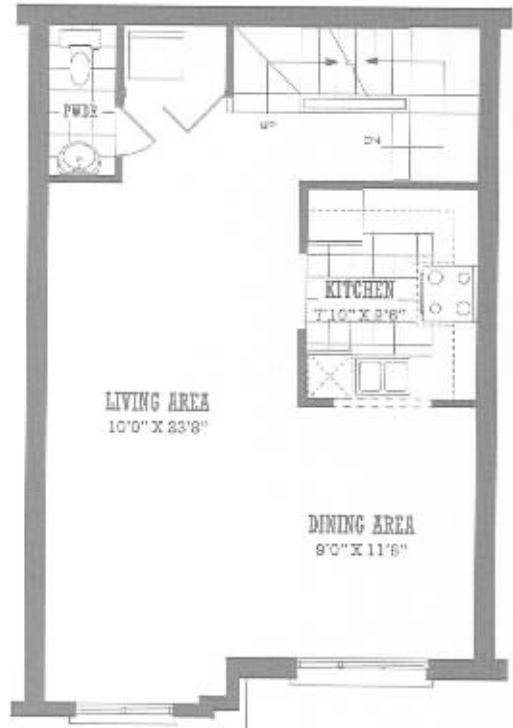

# THE MONTEREY BB6

1630 SQ.FT. 2 BEDROOM + TERRACE

SECOND FLOOR PLAN

ROOF TERRACE

GARDEN FLOOR PLAN

MAIN FLOOR PLAN

San Francisco  
BY THE DAY

# THE CARMEL BB5

1651 SQ.FT. 2 BEDROOM + DEN + TERRACE

SECOND FLOOR PLAN

ROOF TERRACE

GARDEN FLOOR PLAN

MAIN FLOOR PLAN

LANDPOWER REAL ESTATE LTD. BROKERAGE

San Francisco  
BY THE BAY

All dimensions, specifications and drawings are approximate.  
Actual square footage may vary from the stated floor plan. E. & O. E. Furniture not included.