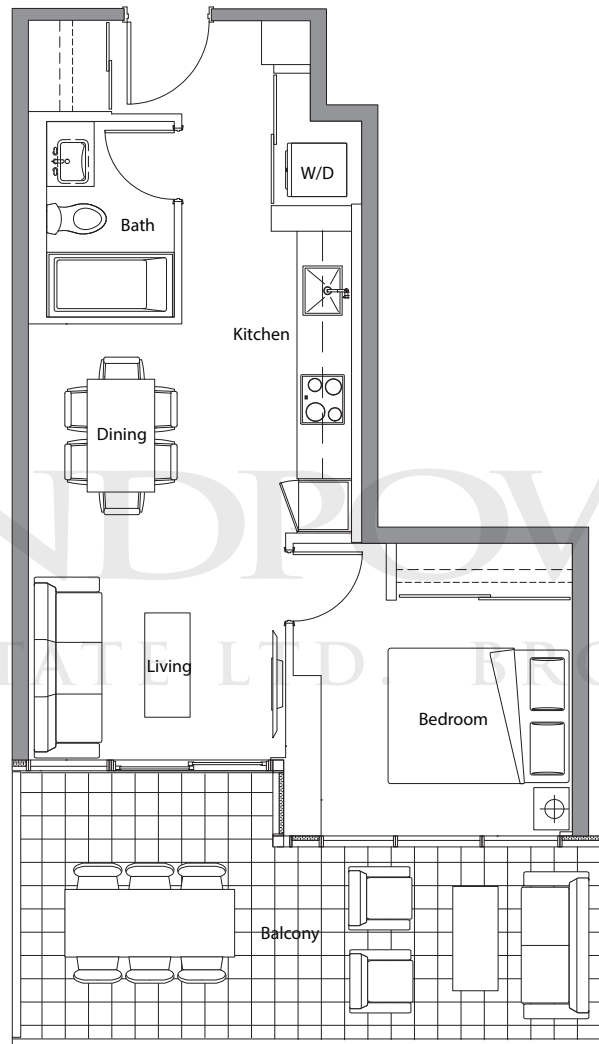

SAISONS

WEST TOWER

01

1 BEDROOM + DEN

TOTAL AREA 693 SQ.FT.

530 SQ.FT.
INDOOR AREA

163 SQ.FT.
OUTDOOR AREA

OUTDOOR LIVING ROOM FEATURES

- Radiant ceiling heater
- Balcony lights
- Wood-grain soffit ceiling treatment
- Composite wood decking

SAISONS

WEST TOWER

02

2 BEDROOM

TOTAL AREA **893** SQ.FT.

755 SQ.FT.
INDOOR AREA

138 SQ.FT.
OUTDOOR AREA

OUTDOOR LIVING ROOM FEATURES

- Radiant ceiling heater
- Balcony lights
- Wood-grain soffit ceiling treatment
- Composite wood decking

SAISONS

WEST TOWER

03

1 BEDROOM

TOTAL AREA 698 SQ.FT.	
505 SQ.FT. INDOOR AREA	193 SQ.FT. OUTDOOR AREA

OUTDOOR LIVING ROOM FEATURES

- Radiant ceiling heater
- Balcony lights
- Wood-grain soffit ceiling treatment
- Composite wood decking

SAISONS

WEST TOWER

05

1 BEDROOM

TOTAL AREA 698 SQ.FT.	
505 SQ.FT. INDOOR AREA	193 SQ.FT. OUTDOOR AREA