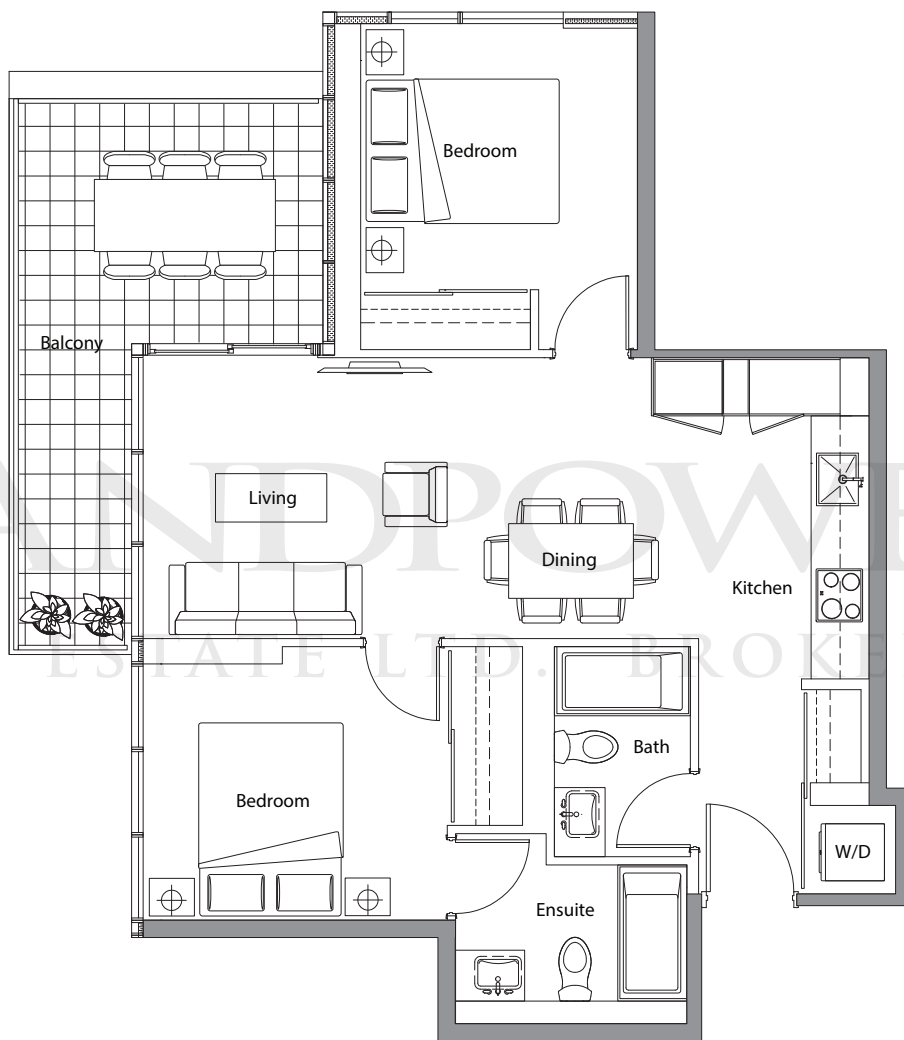

OUTDOOR LIVING ROOM FEATURES

- Radiant ceiling heater
- Balcony lights
- Wood-grain soffit ceiling treatment
- Composite wood decking

The developer reserves the right to make minor revisions to interior wall locations and exterior window system. All materials and drawings are approximate. Information is subject to change without notice. Actual square footage may vary from the stated floorplan. Furniture and upgrades shown on plans are for illustration purposes only and are not included. E.&O.E.

SAISONS

WEST TOWER

07

1 BEDROOM + DEN

TOTAL AREA 708 SQ.FT.	
545 SQ.FT. INDOOR AREA	163 SQ.FT. OUTDOOR AREA

OUTDOOR LIVING ROOM FEATURES

- Radiant ceiling heater
- Balcony lights
- Wood-grain soffit ceiling treatment
- Composite wood decking

SAISONS

WEST TOWER

08

1 BEDROOM + DEN

TOTAL AREA 693 SQ.FT.

530 SQ.FT.
INDOOR AREA

163 SQ.FT.
OUTDOOR AREA

OUTDOOR LIVING ROOM FEATURES

- Radiant ceiling heater
- Balcony lights
- Wood-grain soffit ceiling treatment
- Composite wood decking

SAISONS

WEST TOWER

09

2 BEDROOM

TOTAL AREA 893 SQ.FT.

755 SQ.FT.
INDOOR AREA

138 SQ.FT.
OUTDOOR AREA