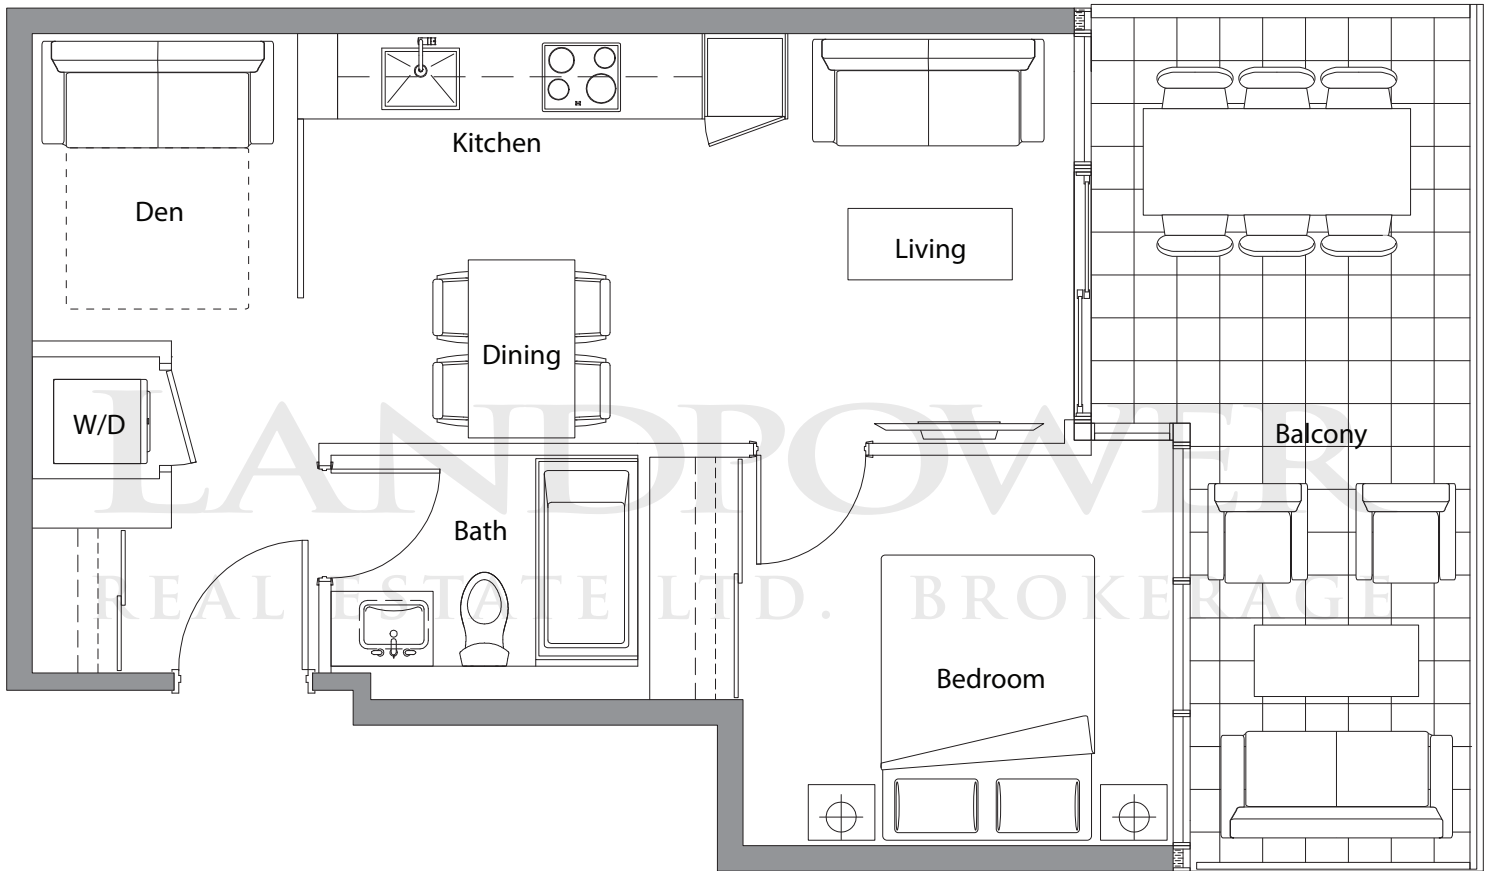

SAISONS

WEST TOWER

01

1 BEDROOM + DEN

TOTAL AREA 693 SQ.FT.

530 SQ.FT.
INDOOR AREA

163 SQ.FT.
OUTDOOR AREA

OUTDOOR LIVING ROOM FEATURES

- Radiant ceiling heater
- Balcony lights
- Wood-grain soffit ceiling treatment
- Composite wood decking

SAISONS

WEST TOWER

02

2 BEDROOM

TOTAL AREA **893** SQ.FT.

755 SQ.FT.
INDOOR AREA

138 SQ.FT.
OUTDOOR AREA

OUTDOOR LIVING ROOM FEATURES

- Radiant ceiling heater
- Balcony lights
- Wood-grain soffit ceiling treatment
- Composite wood decking

SAISONS

WEST TOWER

03

1 BEDROOM

TOTAL AREA 698 SQ.FT.	
505 SQ.FT. INDOOR AREA	193 SQ.FT. OUTDOOR AREA

SAISONS

WEST TOWER

12

2 BEDROOM

TOTAL AREA 898 SQ.FT.

760 SQ.FT.
INDOOR AREA

138 SQ.FT.
OUTDOOR AREA

OUTDOOR LIVING ROOM FEATURES