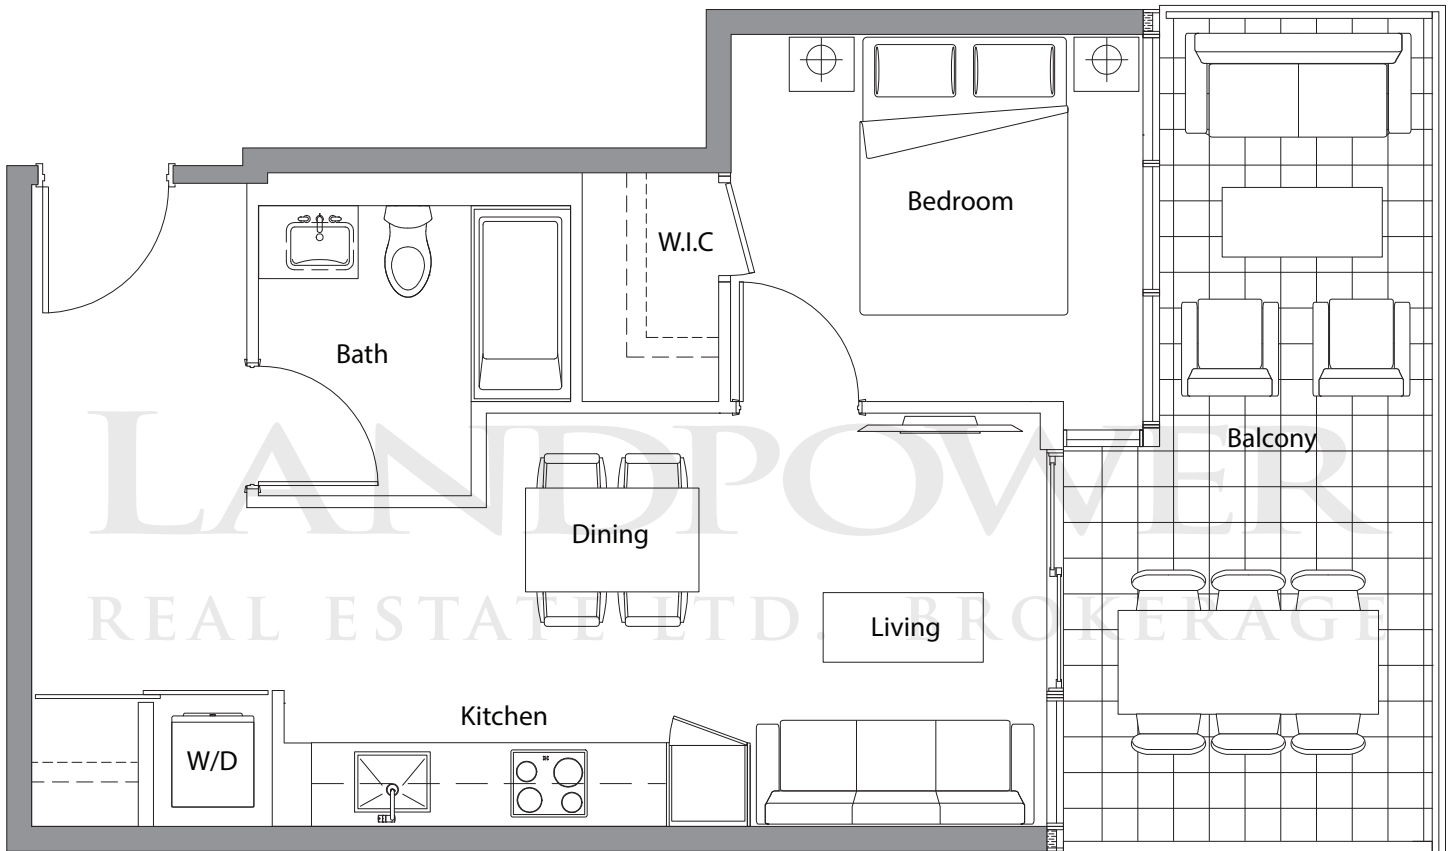

The developer reserves the right to make minor revisions to interior wall locations and exterior window system. All materials and drawings are approximate. Information is subject to change without notice. Actual square footage may vary from the stated floorplan. Furniture and upgrades shown on plans are for illustration purposes only and are not included. E.&O.E.

SAISONS

WEST TOWER

12

2 BEDROOM

TOTAL AREA 898 SQ.FT.

760 SQ.FT.
INDOOR AREA

138 SQ.FT.
OUTDOOR AREA

OUTDOOR LIVING ROOM FEATURES

- Radiant ceiling heater
- Balcony lights
- Wood-grain soffit ceiling treatment
- Composite wood decking

SAISONS

WEST TOWER

15

1 BEDROOM

TOTAL AREA 698 SQ.FT.

535 SQ.FT.
INDOOR AREA

163 SQ.FT.
OUTDOOR AREA