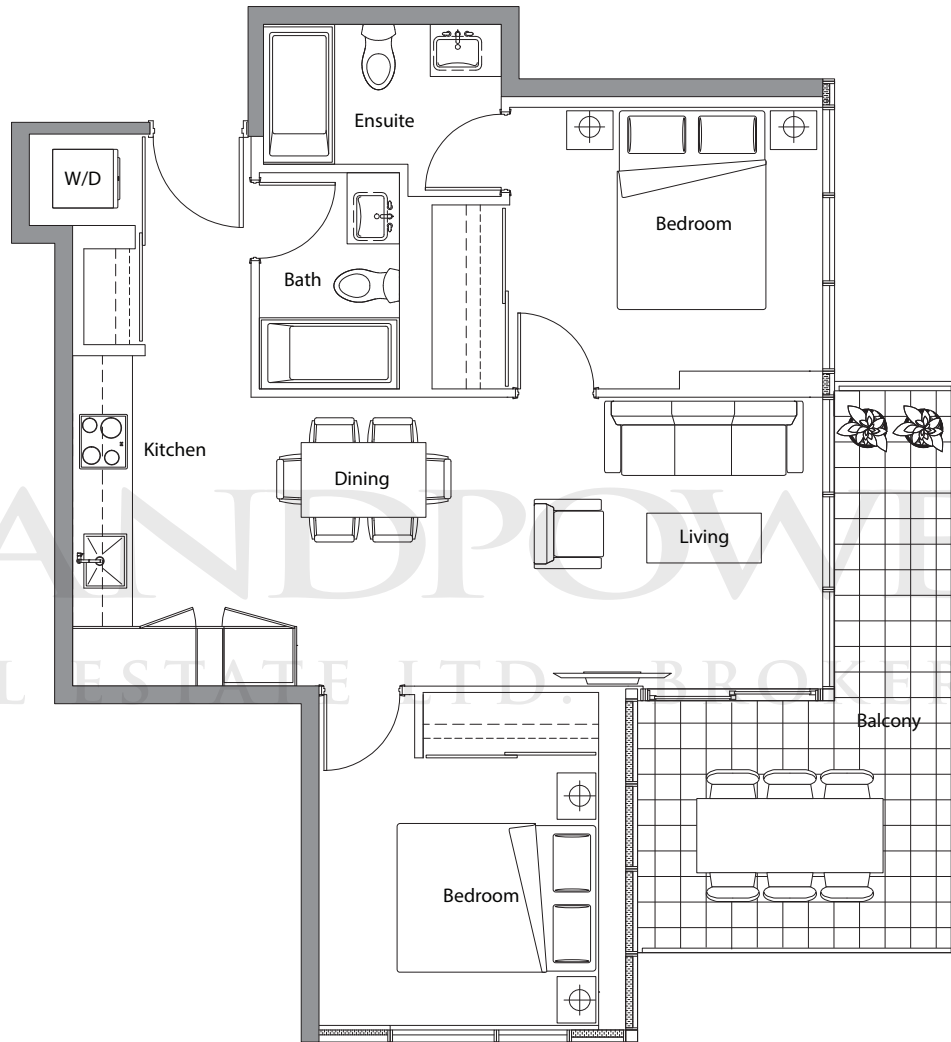

SAISONS

WEST TOWER

01

1 BEDROOM + DEN

TOTAL AREA 693 SQ.FT.

530 SQ.FT.
INDOOR AREA

163 SQ.FT.
OUTDOOR AREA

OUTDOOR LIVING ROOM FEATURES

- Radiant ceiling heater
- Balcony lights
- Wood-grain soffit ceiling treatment
- Composite wood decking

SAISONS

WEST TOWER

02

2 BEDROOM

TOTAL AREA **893** SQ.FT.

755 SQ.FT.
INDOOR AREA

138 SQ.FT.
OUTDOOR AREA

OUTDOOR LIVING ROOM FEATURES

- Radiant ceiling heater
- Balcony lights
- Wood-grain soffit ceiling treatment
- Composite wood decking

SAISONS

WEST TOWER

03

1 BEDROOM

TOTAL AREA 698 SQ.FT.	
505 SQ.FT. INDOOR AREA	193 SQ.FT. OUTDOOR AREA