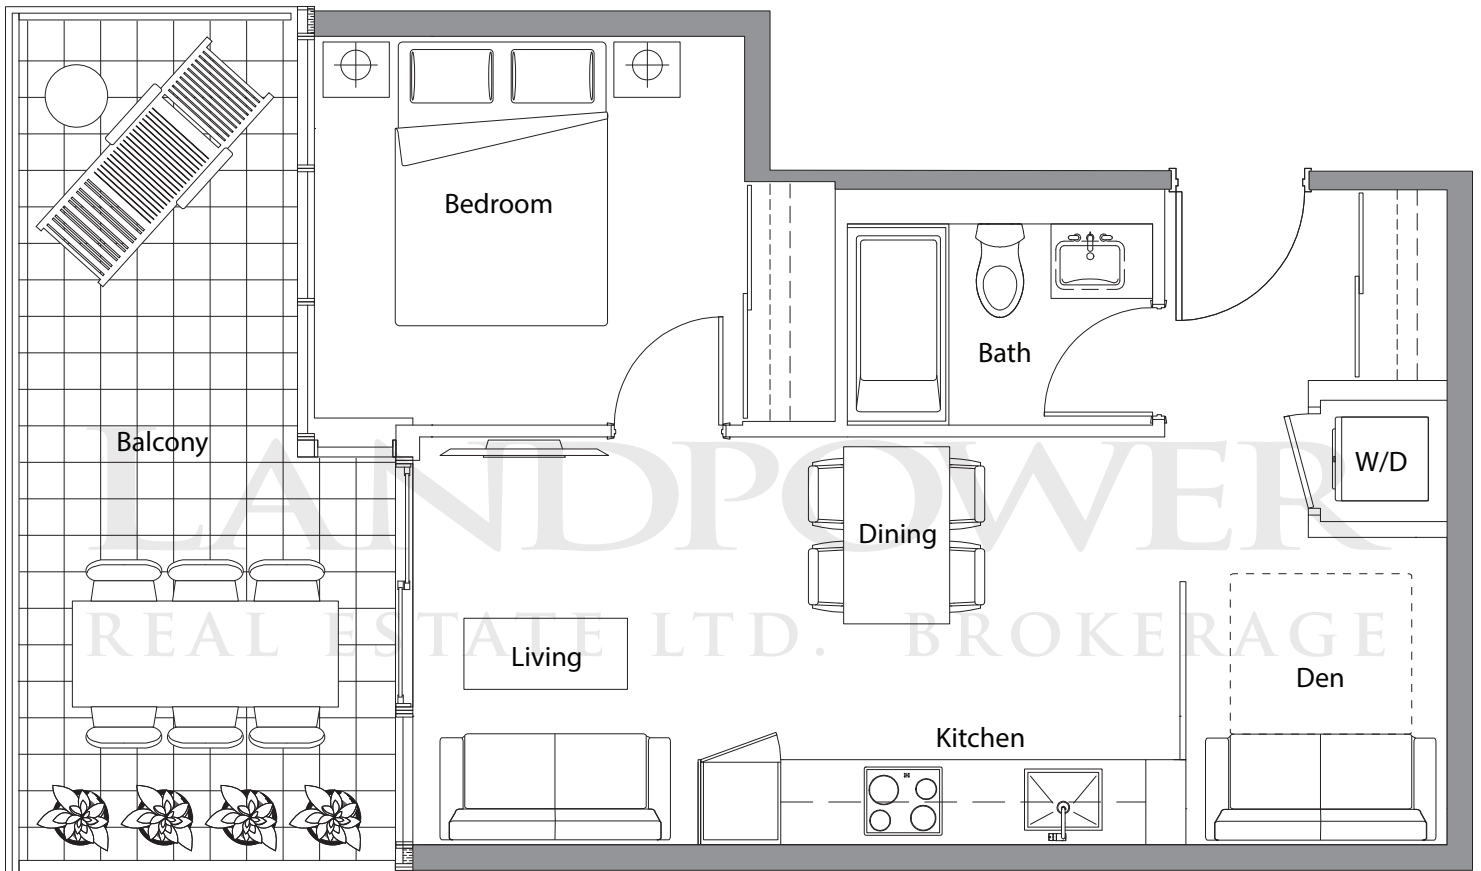

SAISONS

WEST TOWER

07

1 BEDROOM + DEN

TOTAL AREA 708 SQ.FT.	
545 SQ.FT. INDOOR AREA	163 SQ.FT. OUTDOOR AREA

OUTDOOR LIVING ROOM FEATURES

- Radiant ceiling heater
- Balcony lights
- Wood-grain soffit ceiling treatment
- Composite wood decking

SAISONS

WEST TOWER

08

1 BEDROOM + DEN

TOTAL AREA 693 SQ.FT.

530 SQ.FT.
INDOOR AREA

163 SQ.FT.
OUTDOOR AREA

OUTDOOR LIVING ROOM FEATURES

- Radiant ceiling heater
- Balcony lights
- Wood-grain soffit ceiling treatment
- Composite wood decking

SAISONS

WEST TOWER

09

2 BEDROOM

TOTAL AREA 893 SQ.FT.

755 SQ.FT.
INDOOR AREA

138 SQ.FT.
OUTDOOR AREA