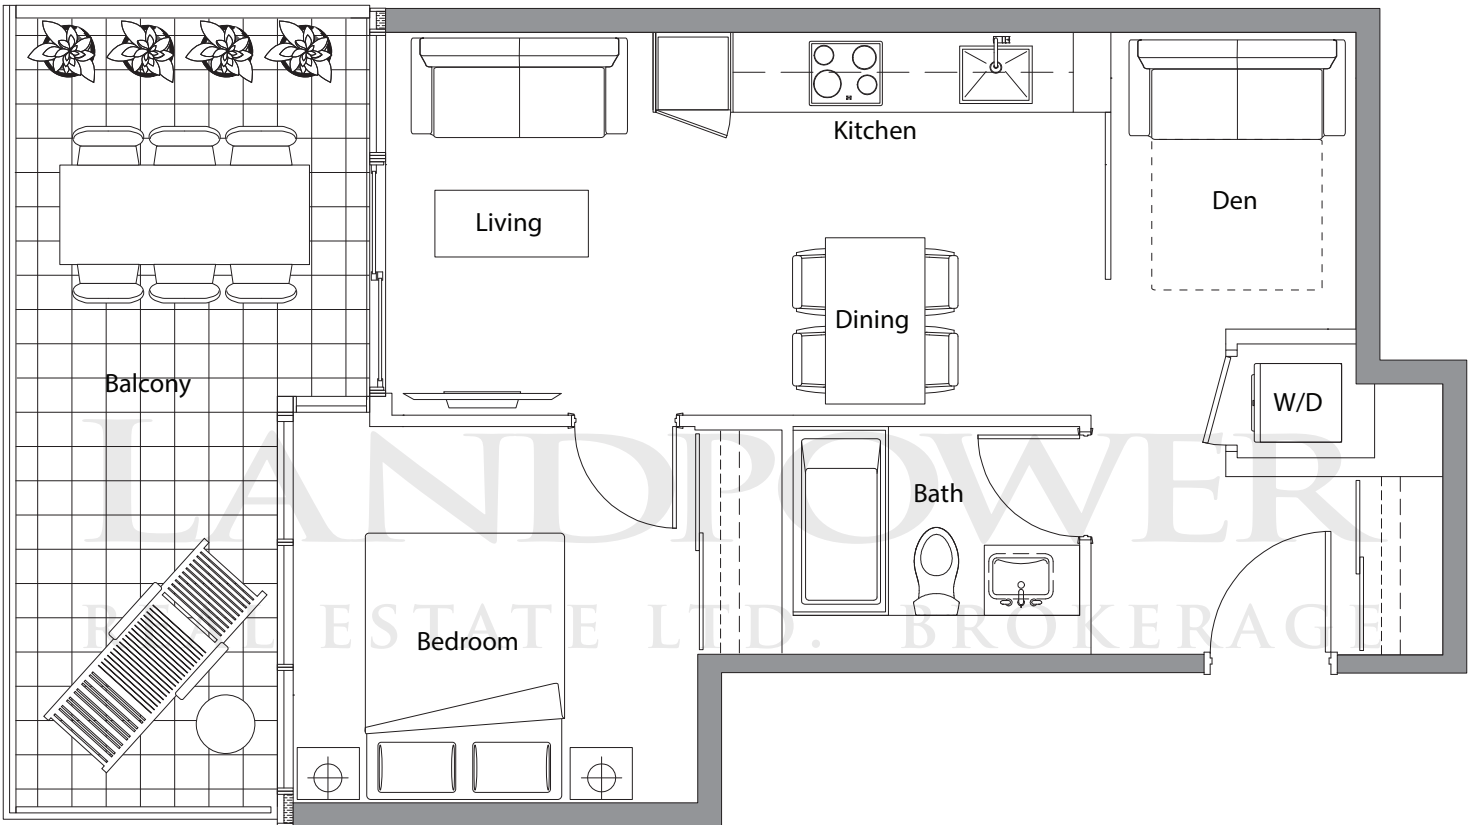

OUTDOOR LIVING ROOM FEATURES

- Radiant ceiling heater
- Balcony lights
- Wood-grain soffit ceiling treatment
- Composite wood decking

SAISONS

WEST TOWER

06

2 BEDROOM

TOTAL AREA 893 SQ.FT.	
755 SQ.FT. INDOOR AREA	138 SQ.FT. OUTDOOR AREA

OUTDOOR LIVING ROOM FEATURES

- Radiant ceiling heater
- Balcony lights
- Wood-grain soffit ceiling treatment
- Composite wood decking

The developer reserves the right to make minor revisions to interior wall locations and exterior window system. All materials and drawings are approximate. Information is subject to change without notice. Actual square footage may vary from the stated floorplan. Furniture and upgrades shown on plans are for illustration purposes only and are not included. E.&O.E.

SAISONS

WEST TOWER

07

1 BEDROOM + DEN

TOTAL AREA 708 SQ.FT.	
545 SQ.FT. INDOOR AREA	163 SQ.FT. OUTDOOR AREA

OUTDOOR LIVING ROOM FEATURES

- Radiant ceiling heater
- Balcony lights
- Wood-grain soffit ceiling treatment
- Composite wood decking

SAISONS

WEST TOWER

08

1 BEDROOM + DEN

TOTAL AREA 693 SQ.FT.

530 SQ.FT.
INDOOR AREA

163 SQ.FT.
OUTDOOR AREA

OUTDOOR LIVING ROOM FEATURES