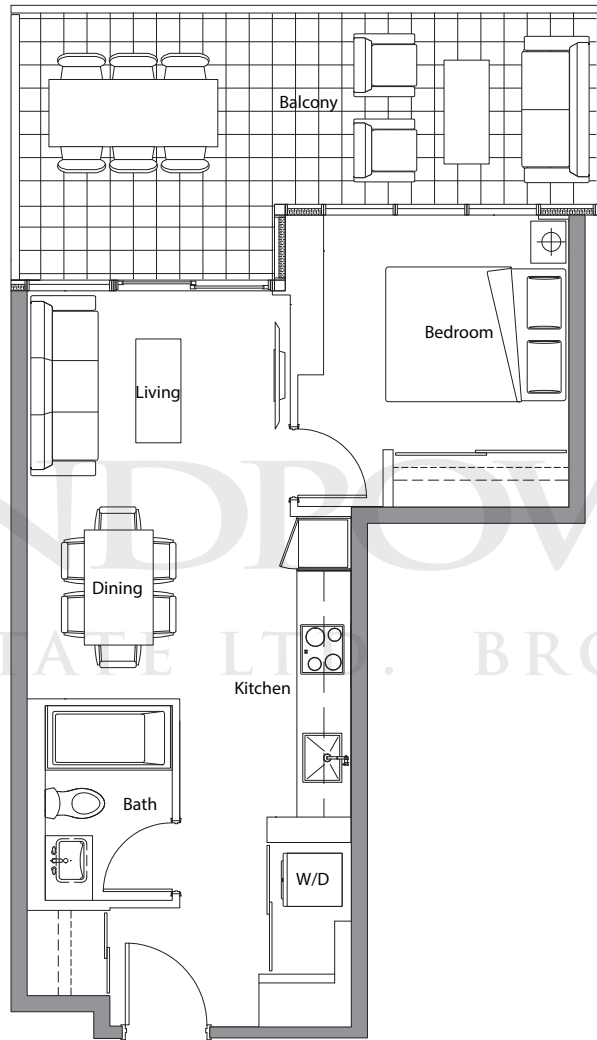

- Radiant ceiling heater
- Balcony lights
- Wood-grain soffit ceiling treatment
- Composite wood decking

SAISONS

WEST TOWER

09

2 BEDROOM

TOTAL AREA 893 SQ.FT.

755 SQ.FT.
INDOOR AREA

138 SQ.FT.
OUTDOOR AREA

OUTDOOR LIVING ROOM FEATURES

- Radiant ceiling heater
- Balcony lights
- Wood-grain soffit ceiling treatment
- Composite wood decking

SAISONS

WEST TOWER

LANDPROVER
REAL ESTATE LTD. BROKERAGE

10

1 BEDROOM

TOTAL AREA 698 SQ.FT.

505 SQ.FT.
INDOOR AREA

193 SQ.FT.
OUTDOOR AREA

OUTDOOR LIVING ROOM FEATURES

- Radiant ceiling heater
- Balcony lights
- Wood-grain soffit ceiling treatment
- Composite wood decking

SAISONS

WEST TOWER

LANDFLOWER
REAL ESTATE LTD. BROKERAGE

SAISONS

WEST TOWER

12

2 BEDROOM

TOTAL AREA 898 SQ.FT.

760 SQ.FT.
INDOOR AREA

138 SQ.FT.
OUTDOOR AREA

OUTDOOR LIVING ROOM FEATURES