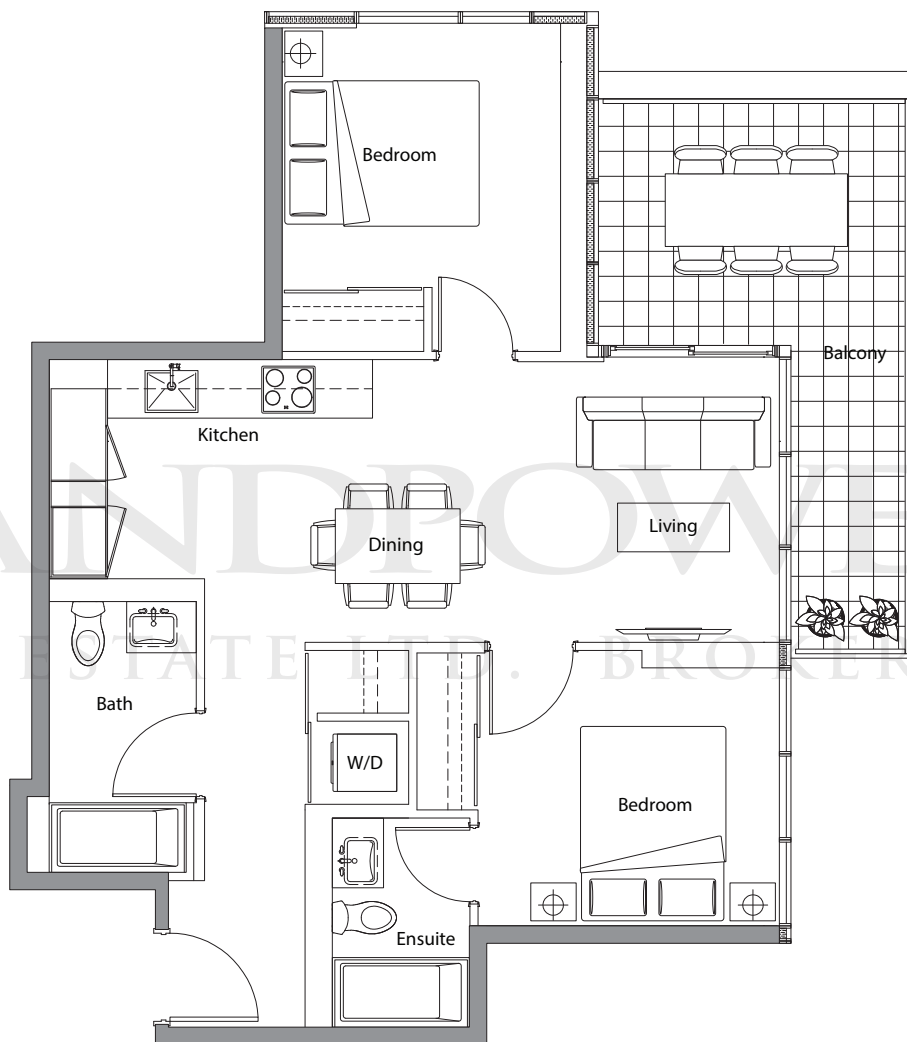

11

1 BEDROOM

TOTAL AREA 698 SQ.FT.	
505 SQ.FT. INDOOR AREA	193 SQ.FT. OUTDOOR AREA

OUTDOOR LIVING ROOM FEATURES

- Radiant ceiling heater
- Balcony lights
- Wood-grain soffit ceiling treatment
- Composite wood decking

The developer reserves the right to make minor revisions to interior wall locations and exterior window system. All materials and drawings are approximate. Information is subject to change without notice. Actual square footage may vary from the stated floorplan. Furniture and upgrades shown on plans are for illustration purposes only and are not included. E.&O.E.

SAISONS

WEST TOWER

12

2 BEDROOM

TOTAL AREA 898 SQ.FT.

760 SQ.FT.
INDOOR AREA

138 SQ.FT.
OUTDOOR AREA

OUTDOOR LIVING ROOM FEATURES