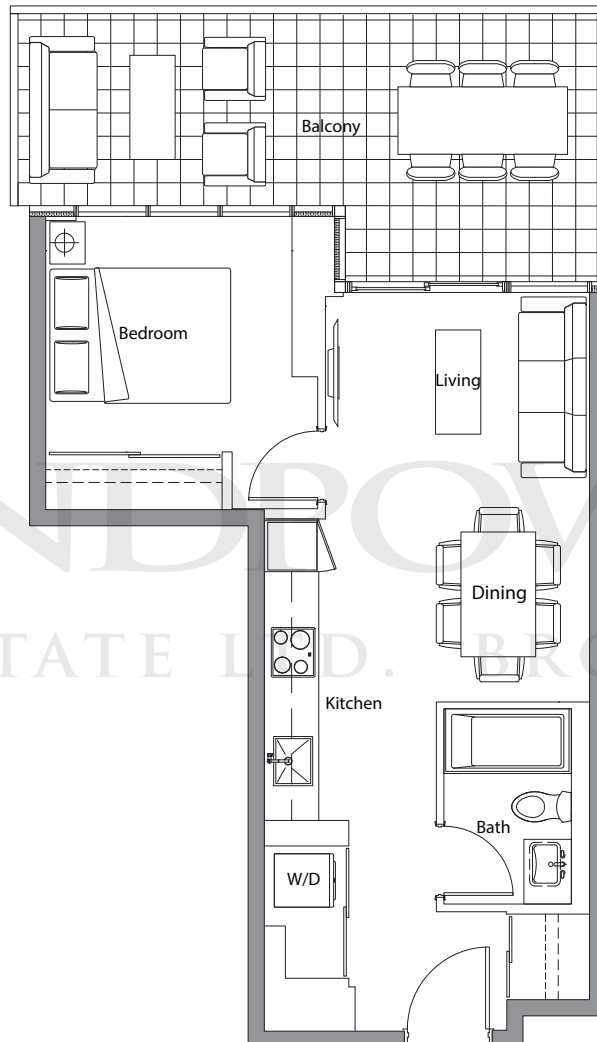

- Radiant ceiling heater
- Balcony lights
- Wood-grain soffit ceiling treatment
- Composite wood decking

SAISONS

WEST TOWER

09

2 BEDROOM

TOTAL AREA 893 SQ.FT.

755 SQ.FT.
INDOOR AREA

138 SQ.FT.
OUTDOOR AREA

OUTDOOR LIVING ROOM FEATURES

- Radiant ceiling heater
- Balcony lights
- Wood-grain soffit ceiling treatment
- Composite wood decking

SAISONS

WEST TOWER

LANDPROVER
REAL ESTATE LTD. BROKERAGE

10

1 BEDROOM

TOTAL AREA 698 SQ.FT.