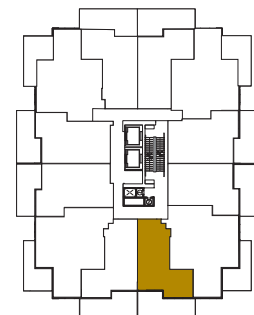

- Radiant ceiling heater
- Balcony lights
- Wood-grain soffit ceiling treatment
- Composite wood decking

SAISONS

WEST TOWER

02

2 BEDROOM

TOTAL AREA **893** SQ.FT.

755 SQ.FT.
INDOOR AREA

138 SQ.FT.
OUTDOOR AREA

OUTDOOR LIVING ROOM FEATURES

- Radiant ceiling heater
- Balcony lights
- Wood-grain soffit ceiling treatment
- Composite wood decking

SAISONS

WEST TOWER

03

1 BEDROOM

TOTAL AREA 698 SQ.FT.	
505 SQ.FT. INDOOR AREA	193 SQ.FT. OUTDOOR AREA

OUTDOOR LIVING ROOM FEATURES

- Radiant ceiling heater
- Balcony lights
- Wood-grain soffit ceiling treatment
- Composite wood decking

SAISONS

WEST TOWER

05

1 BEDROOM

TOTAL AREA 698 SQ.FT.	
505 SQ.FT. INDOOR AREA	193 SQ.FT. OUTDOOR AREA