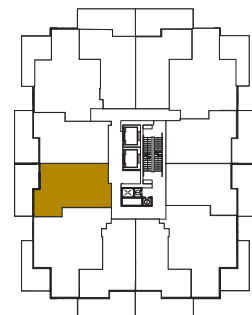

SAISONS

WEST TOWER

07

1 BEDROOM + DEN

TOTAL AREA 708 SQ.FT.	
545 SQ.FT. INDOOR AREA	163 SQ.FT. OUTDOOR AREA

OUTDOOR LIVING ROOM FEATURES

- Radiant ceiling heater
- Balcony lights
- Wood-grain soffit ceiling treatment
- Composite wood decking

SAISONS

WEST TOWER

08

1 BEDROOM + DEN

TOTAL AREA 693 SQ.FT.

530 SQ.FT.
INDOOR AREA

163 SQ.FT.
OUTDOOR AREA

OUTDOOR LIVING ROOM FEATURES