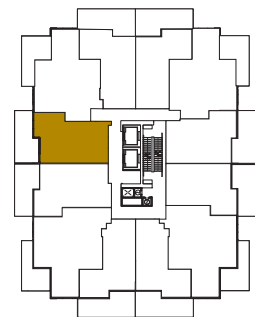

SAISONS

WEST TOWER

07

1 BEDROOM + DEN

TOTAL AREA 708 SQ.FT.	
545 SQ.FT. INDOOR AREA	163 SQ.FT. OUTDOOR AREA

OUTDOOR LIVING ROOM FEATURES

- Radiant ceiling heater
- Balcony lights
- Wood-grain soffit ceiling treatment
- Composite wood decking

SAISONS

WEST TOWER

08

1 BEDROOM + DEN

TOTAL AREA 693 SQ.FT.

530 SQ.FT.
INDOOR AREA

163 SQ.FT.
OUTDOOR AREA

OUTDOOR LIVING ROOM FEATURES

- Radiant ceiling heater
- Balcony lights
- Wood-grain soffit ceiling treatment
- Composite wood decking

SAISONS

WEST TOWER

09

2 BEDROOM

TOTAL AREA 893 SQ.FT.

755 SQ.FT.
INDOOR AREA

138 SQ.FT.
OUTDOOR AREA