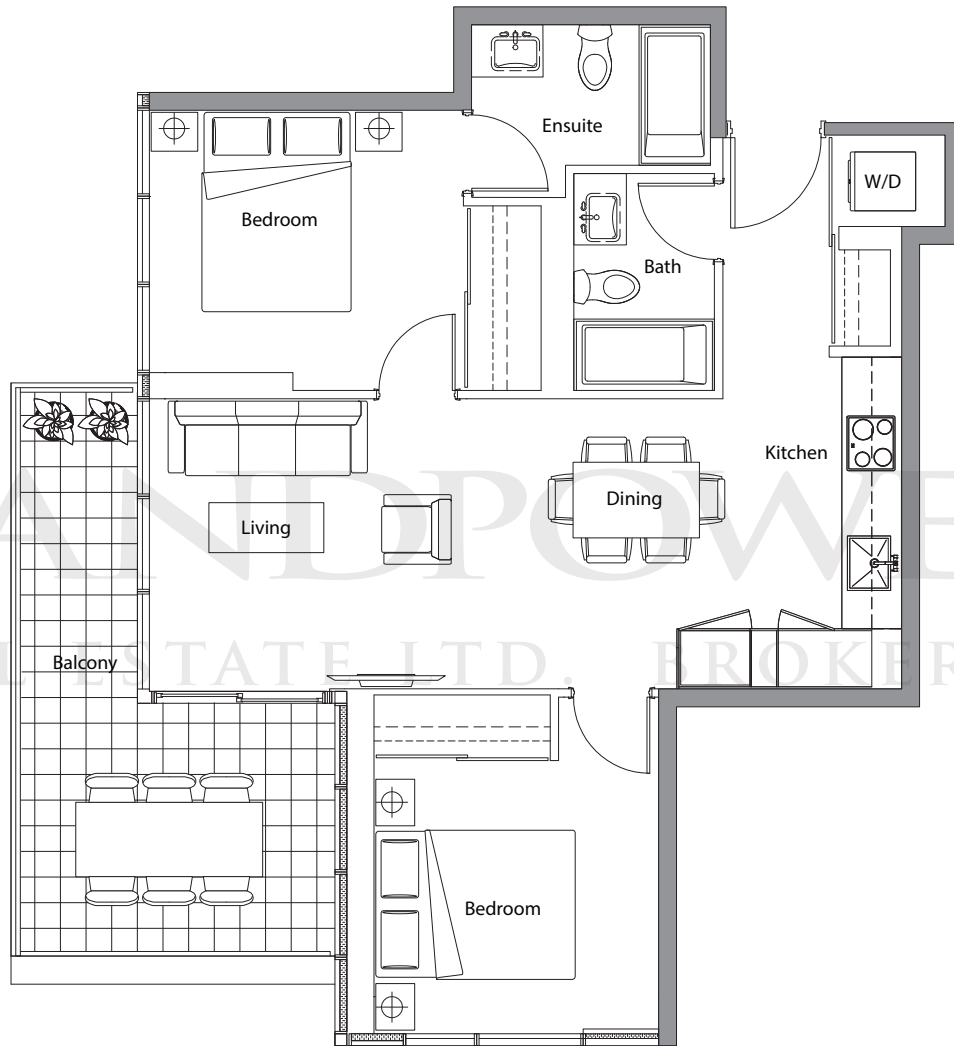

OUTDOOR LIVING ROOM FEATURES

- Radiant ceiling heater
- Balcony lights
- Wood-grain soffit ceiling treatment
- Composite wood decking

SAISONS

WEST TOWER

05

1 BEDROOM

TOTAL AREA 698 SQ.FT.	
505 SQ.FT. INDOOR AREA	193 SQ.FT. OUTDOOR AREA

OUTDOOR LIVING ROOM FEATURES

- Radiant ceiling heater
- Balcony lights
- Wood-grain soffit ceiling treatment
- Composite wood decking

SAISONS

WEST TOWER

06

2 BEDROOM

TOTAL AREA 893 SQ.FT.	
755 SQ.FT. INDOOR AREA	138 SQ.FT. OUTDOOR AREA

SAISONS

WEST TOWER

07

1 BEDROOM + DEN

TOTAL AREA 708 SQ.FT.	
545 SQ.FT. INDOOR AREA	163 SQ.FT. OUTDOOR AREA

OUTDOOR LIVING ROOM FEATURES

- Radiant ceiling heater
- Balcony lights
- Wood-grain soffit ceiling treatment
- Composite wood decking

SAISONS

WEST TOWER

08

1 BEDROOM + DEN

TOTAL AREA 693 SQ.FT.

530 SQ.FT.
INDOOR AREA

163 SQ.FT.
OUTDOOR AREA

OUTDOOR LIVING ROOM FEATURES