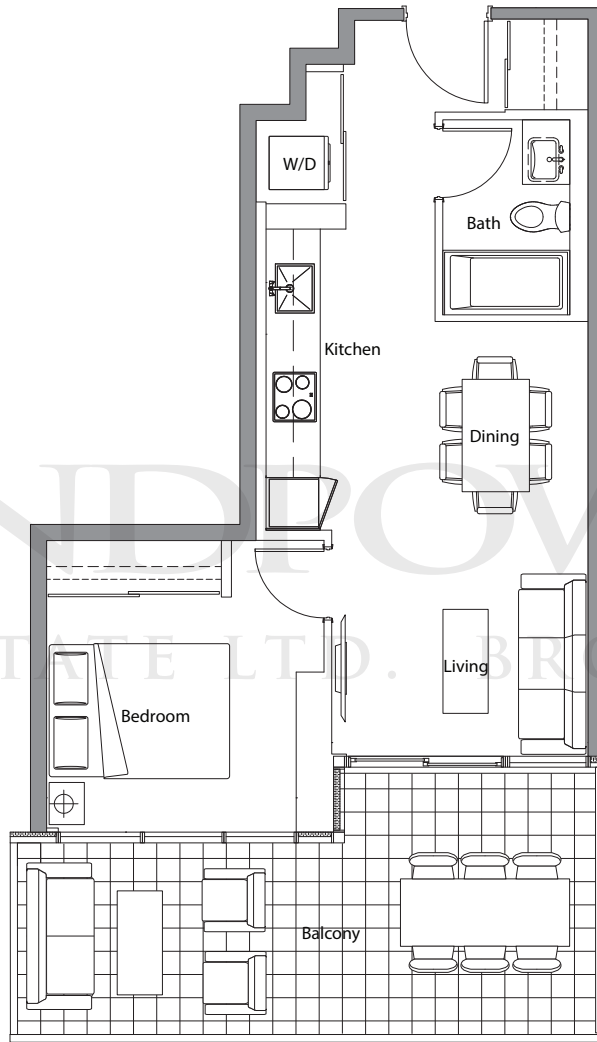

SAISONS

WEST TOWER

01

1 BEDROOM + DEN

TOTAL AREA 693 SQ.FT.

530 SQ.FT.
INDOOR AREA

163 SQ.FT.
OUTDOOR AREA

OUTDOOR LIVING ROOM FEATURES

OUTDOOR LIVING ROOM FEATURES

- Radiant ceiling heater
- Balcony lights
- Wood-grain soffit ceiling treatment
- Composite wood decking

SAISONS

WEST TOWER

03

1 BEDROOM

TOTAL AREA 698 SQ.FT.	
505 SQ.FT. INDOOR AREA	193 SQ.FT. OUTDOOR AREA

OUTDOOR LIVING ROOM FEATURES

- Radiant ceiling heater
- Balcony lights
- Wood-grain soffit ceiling treatment
- Composite wood decking

SAISONS

WEST TOWER

05

1 BEDROOM

TOTAL AREA 698 SQ.FT.	
505 SQ.FT. INDOOR AREA	193 SQ.FT. OUTDOOR AREA

OUTDOOR LIVING ROOM FEATURES

- Radiant ceiling heater
- Balcony lights
- Wood-grain soffit ceiling treatment
- Composite wood decking

SAISONS

WEST TOWER

06

2 BEDROOM

TOTAL AREA 893 SQ.FT.	
755 SQ.FT. INDOOR AREA	138 SQ.FT. OUTDOOR AREA