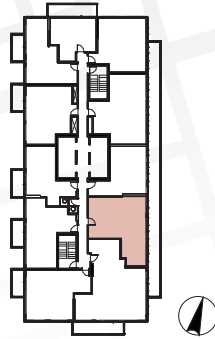

Exterior features

- 8 Radiant Ceiling Heaters
- 9 Composite Wood Decking

Suite 03 • One Bedroom

Enclosed Area:
492sq.ft.

Balcony Area:
116 sq.ft.

Total Area : 608 sq.ft.

Interior features

- ① Miele Appliances
- ② Kitchen Storage Organizer
- ③ Blum Kitchen Hardware
- ④ Miele Washer/Dryer
- ⑤ Kohler/Grohe Bathroom Plumbing Fixtures
- ⑥ Closet Organizer System
- ⑦ Roller - Shades

Exterior features

- ⑧ Radiant Ceiling Heaters
- ⑨ Composite Wood Decking

Suite 05 • Two Bedroom

Enclosed Area:
700 sq.ft.

Balcony Area:
168 sq.ft.

Total Area : 868 sq.ft.

Interior features

- 1 Miele Appliances
- 2 Kitchen Storage Organizer
- 3 Blum Kitchen Hardware
- 4 Miele Washer/Dryer
- 5 Kohler/Grohe Bathroom Plumbing Fixtures
- 6 Closet Organizer System
- 7 Roller - Shades

Exterior features

- 8 Radiant Ceiling Heaters
- 9 Composite Wood Decking

Suite 06 • Three Bedroom

Enclosed Area:
938 sq.ft.

Balcony Area:
177 sq.ft.

Total Area : 1115 sq.ft.

Interior features

- ① Miele Appliances
- ② Kitchen Storage Organizer
- ③ Blum Kitchen Hardware
- ④ Miele Washer/Dryer
- ⑤ Kohler/Grohe Bathroom Plumbing Fixtures
- ⑥ Closet Organizer System
- ⑦ Roller - Shades