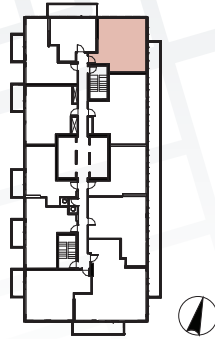

Suite 01 • Two Bedroom

Enclosed Area:
613 sq.ft.

Balcony Area:
72 sq.ft.

Total Area : 685 sq.ft.

Interior features

- ① Miele Appliances
- ② Kitchen Storage Organizer
- ③ Blum Kitchen Hardware
- ④ Miele Washer/Dryer
- ⑤ Kohler/Grohe Bathroom Plumbing Fixtures
- ⑥ Closet Organizer System
- ⑦ Roller - Shades

Exterior features

- ⑧ Radiant Ceiling Heaters
- ⑨ Composite Wood Decking

Suite 02 • Two Bedroom

Enclosed Area:
745sq.ft.

Balcony Area:
168 sq.ft.

Total Area : 913 sq.ft.

Interior features

- 1 Miele Appliances
- 2 Kitchen Storage Organizer
- 3 Blum Kitchen Hardware
- 4 Miele Washer/Dryer
- 5 Kohler/Grohe Bathroom Plumbing Fixtures
- 6 Closet Organizer System
- 7 Roller - Shades

Exterior features

- 8 Radiant Ceiling Heaters
- 9 Composite Wood Decking

Suite 03 • One Bedroom

Enclosed Area:
492sq.ft.

Balcony Area:
116 sq.ft.

Total Area : 608 sq.ft.

Interior features

- ① Miele Appliances
- ② Kitchen Storage Organizer
- ③ Blum Kitchen Hardware
- ④ Miele Washer/Dryer
- ⑤ Kohler/Grohe Bathroom Plumbing Fixtures
- ⑥ Closet Organizer System
- ⑦ Roller - Shades