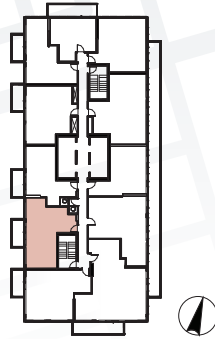

Exterior features

- ⑧ Radiant Ceiling Heaters
- ⑨ Composite Wood Decking

Suite 08 • Two Bedroom

Enclosed Area:
608 sq.ft.

Balcony Area:
60 sq.ft.

Total Area : 668 sq.ft.

Interior features

- ① Miele Appliances
- ② Kitchen Storage Organizer
- ③ Blum Kitchen Hardware
- ④ Miele Washer/Dryer
- ⑤ Kohler/Grohe Bathroom Plumbing Fixtures
- ⑥ Closet Organizer System
- ⑦ Roller - Shades