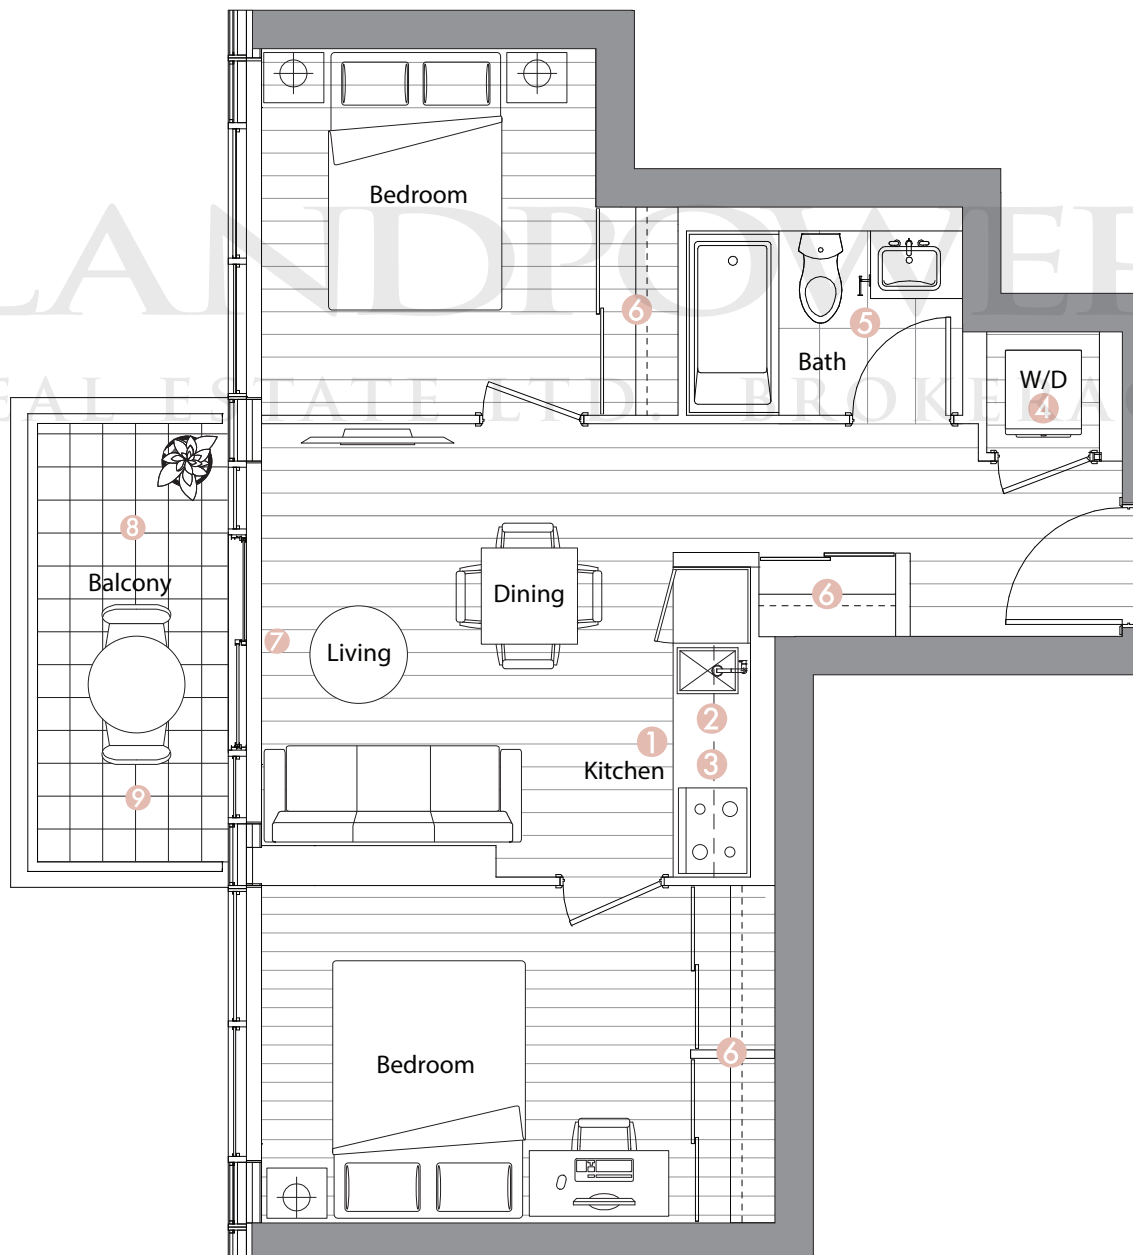

Exterior features

- 8 Radiant Ceiling Heaters
- 9 Composite Wood Decking

Suite 06 • Three Bedroom

Enclosed Area:
938 sq.ft.

Balcony Area:
177 sq.ft.

Total Area : 1115 sq.ft.

Interior features

- ① Miele Appliances
- ② Kitchen Storage Organizer
- ③ Blum Kitchen Hardware
- ④ Miele Washer/Dryer
- ⑤ Kohler/Grohe Bathroom Plumbing Fixtures
- ⑥ Closet Organizer System
- ⑦ Roller - Shades

Exterior features

- ⑧ Radiant Ceiling Heaters
- ⑨ Composite Wood Decking

Suite 07 • Two Bedroom

Enclosed Area:
638 sq.ft.

Balcony Area:
60 sq.ft.

Total Area : 698 sq.ft.

Interior features

- ① Miele Appliances
- ② Kitchen Storage Organizer
- ③ Blum Kitchen Hardware
- ④ Miele Washer/Dryer
- ⑤ Kohler/Grohe Bathroom Plumbing Fixtures
- ⑥ Closet Organizer System
- ⑦ Roller - Shades

Exterior features

- ⑧ Radiant Ceiling Heaters
- ⑨ Composite Wood Decking

Suite 08 • Two Bedroom

Enclosed Area:
608 sq.ft.

Balcony Area:
60 sq.ft.

Total Area : 668 sq.ft.

Interior features

- ① Miele Appliances
- ② Kitchen Storage Organizer
- ③ Blum Kitchen Hardware
- ④ Miele Washer/Dryer
- ⑤ Kohler/Grohe Bathroom Plumbing Fixtures
- ⑥ Closet Organizer System
- ⑦ Roller - Shades

Exterior features

- ⑧ Radiant Ceiling Heaters
- ⑨ Composite Wood Decking

Suite 09 • One Bedroom

Enclosed Area: 470 sq.ft. | **Balcony Area:** 60 sq.ft.

Total Area : 530 sq.ft.

Interior features

- ① Miele Appliances
- ② Kitchen Storage Organizer
- ③ Blum Kitchen Hardware
- ④ Miele Washer/Dryer
- ⑤ Kohler/Grohe Bathroom Plumbing Fixtures
- ⑥ Closet Organizer System
- ⑦ Roller - Shades