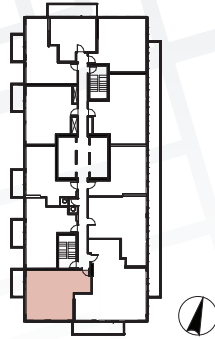

Exterior features

- ⑧ Radiant Ceiling Heaters
- ⑨ Composite Wood Decking

Suite 07 • Two Bedroom

Enclosed Area:
638 sq.ft.

Balcony Area:
60 sq.ft.

Total Area : 698 sq.ft.

Interior features

- ① Miele Appliances
- ② Kitchen Storage Organizer
- ③ Blum Kitchen Hardware
- ④ Miele Washer/Dryer
- ⑤ Kohler/Grohe Bathroom Plumbing Fixtures
- ⑥ Closet Organizer System
- ⑦ Roller - Shades