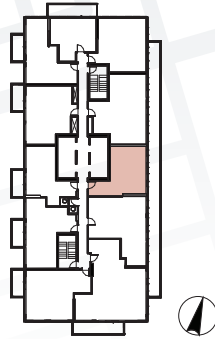

Suite 01 • Two Bedroom

Enclosed Area:
613 sq.ft.

Balcony Area:
72 sq.ft.

Total Area : 685 sq.ft.

Interior features

- ① Miele Appliances
- ② Kitchen Storage Organizer
- ③ Blum Kitchen Hardware
- ④ Miele Washer/Dryer
- ⑤ Kohler/Grohe Bathroom Plumbing Fixtures
- ⑥ Closet Organizer System
- ⑦ Roller - Shades

Exterior features

- ⑧ Radiant Ceiling Heaters
- ⑨ Composite Wood Decking

Suite 02 • Two Bedroom

Enclosed Area:
745sq.ft.

Balcony Area:
168 sq.ft.

Total Area : 913 sq.ft.

Interior features

- 1 Miele Appliances
- 2 Kitchen Storage Organizer
- 3 Blum Kitchen Hardware
- 4 Miele Washer/Dryer
- 5 Kohler/Grohe Bathroom Plumbing Fixtures
- 6 Closet Organizer System
- 7 Roller - Shades

Exterior features

- 8 Radiant Ceiling Heaters
- 9 Composite Wood Decking

Suite 03 • One Bedroom

Enclosed Area:
492sq.ft.

Balcony Area:
116 sq.ft.

Total Area : 608 sq.ft.

Interior features

- ① Miele Appliances
- ② Kitchen Storage Organizer
- ③ Blum Kitchen Hardware
- ④ Miele Washer/Dryer
- ⑤ Kohler/Grohe Bathroom Plumbing Fixtures
- ⑥ Closet Organizer System
- ⑦ Roller - Shades

Exterior features

- ⑧ Radiant Ceiling Heaters
- ⑨ Composite Wood Decking

Suite 05 • Two Bedroom

Enclosed Area:
700 sq.ft.

Balcony Area:
168 sq.ft.

Total Area : 868 sq.ft.

Interior features

- 1 Miele Appliances
- 2 Kitchen Storage Organizer
- 3 Blum Kitchen Hardware
- 4 Miele Washer/Dryer
- 5 Kohler/Grohe Bathroom Plumbing Fixtures
- 6 Closet Organizer System
- 7 Roller - Shades