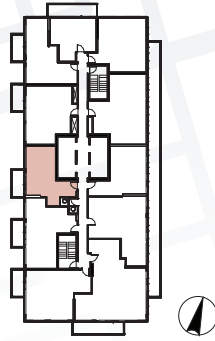

Exterior features

- ⑧ Radiant Ceiling Heaters
- ⑨ Composite Wood Decking

Suite 09 • One Bedroom

Enclosed Area: 470 sq.ft. | **Balcony Area:** 60 sq.ft.

Total Area : 530 sq.ft.

Interior features

- ① Miele Appliances
- ② Kitchen Storage Organizer
- ③ Blum Kitchen Hardware
- ④ Miele Washer/Dryer
- ⑤ Kohler/Grohe Bathroom Plumbing Fixtures
- ⑥ Closet Organizer System
- ⑦ Roller - Shades