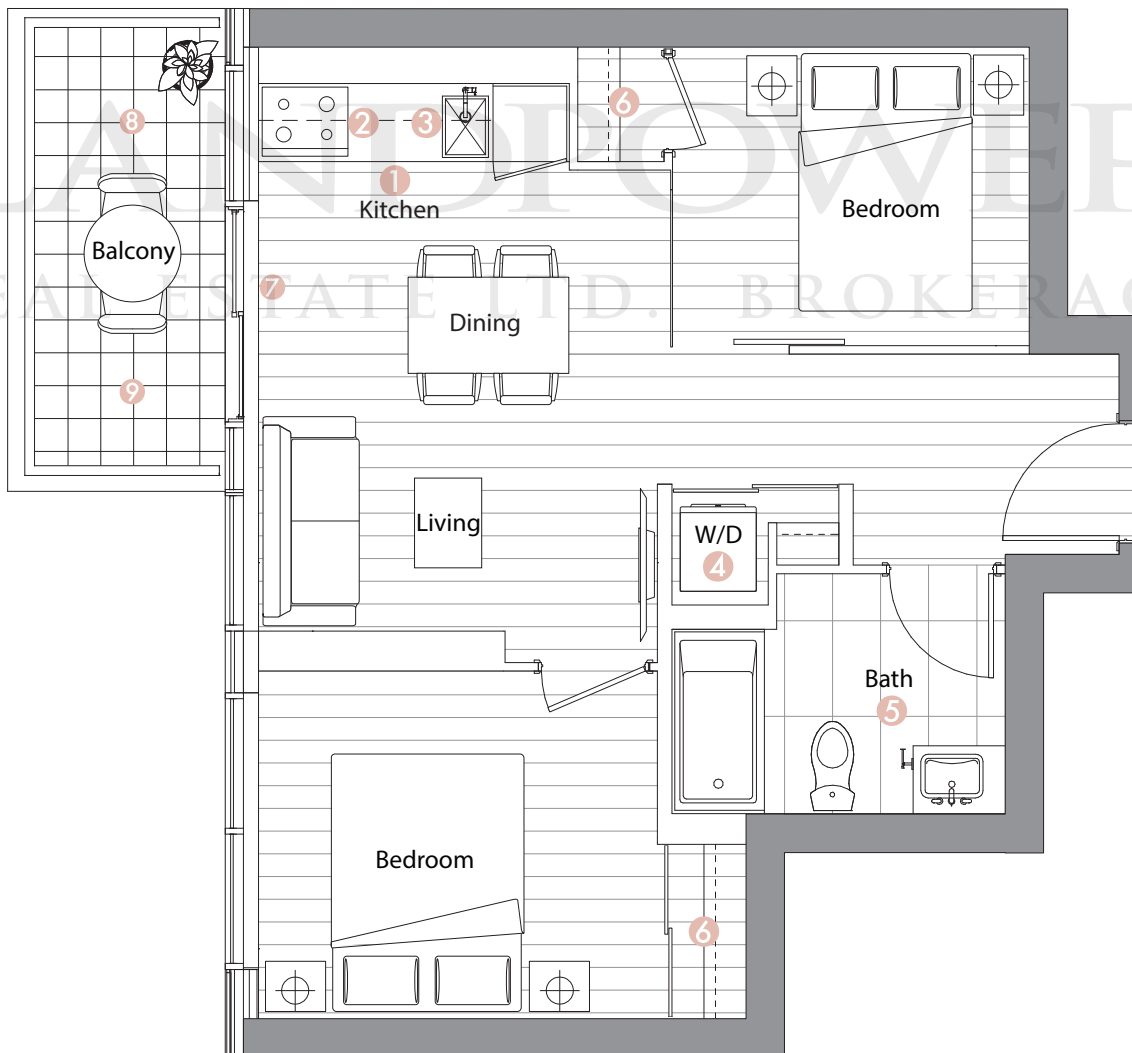

Exterior features

- ⑧ Radiant Ceiling Heaters
- ⑨ Composite Wood Decking

Suite 10 • (6/F - 20/F)
One Bedroom + Den

Enclosed Area: 600 sq.ft. | **Balcony Area:** 60 sq.ft.

Total Area : 660 sq.ft.

Interior features

- ⑧ Radiant Ceiling Heaters
- ⑨ Composite Wood Decking

Suite 10 • (21/F - 46/F)
Two Bedroom

Enclosed Area:
 600 sq.ft.

Balcony Area:
 60 sq.ft.

Total Area : 660 sq.ft.

Interior features

- ① Miele Appliances
- ② Kitchen Storage Organizer
- ③ Blum Kitchen Hardware
- ④ Miele Washer/Dryer
- ⑤ Kohler/Grohe Bathroom Plumbing Fixtures
- ⑥ Closet Organizer System
- ⑦ Roller - Shades

Exterior features

- ⑧ Radiant Ceiling Heaters
- ⑨ Composite Wood Decking

Suite 11 • (6/F - 10/F)
One Bedroom

Enclosed Area:
 525 sq.ft.

Balcony Area:
 60 sq.ft.

Total Area : 585 sq.ft.

Interior features

- ① Miele Appliances
- ② Kitchen Storage Organizer
- ③ Blum Kitchen Hardware
- ④ Miele Washer/Dryer
- ⑤ Kohler/Grohe Bathroom Plumbing Fixtures
- ⑥ Closet Organizer System
- ⑦ Roller - Shades

Exterior features

- ⑧ Radiant Ceiling Heaters
- ⑨ Composite Wood Decking

Suite 12 • (6/F - 10/F)
Studio

Enclosed Area:
 380 sq.ft.

Balcony Area:
 110 sq.ft.

Total Area : 490 sq.ft.

Interior features

- ① Miele Appliances
- ② Kitchen Storage Organizer
- ③ Blum Kitchen Hardware
- ④ Miele Washer/Dryer
- ⑤ Kohler/Grohe Bathroom Plumbing Fixtures
- ⑥ Closet Organizer System
- ⑦ Roller - Shades