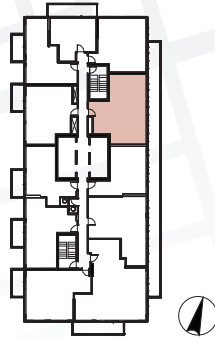

Suite 01 • Two Bedroom

Enclosed Area:
613 sq.ft.

Balcony Area:
72 sq.ft.

Total Area : 685 sq.ft.

Interior features

- ① Miele Appliances
- ② Kitchen Storage Organizer
- ③ Blum Kitchen Hardware
- ④ Miele Washer/Dryer
- ⑤ Kohler/Grohe Bathroom Plumbing Fixtures
- ⑥ Closet Organizer System
- ⑦ Roller - Shades

Exterior features

- ⑧ Radiant Ceiling Heaters
- ⑨ Composite Wood Decking

Suite 02 • Two Bedroom

Enclosed Area:
745sq.ft.

Balcony Area:
168 sq.ft.

Total Area : 913 sq.ft.

Interior features

- 1 Miele Appliances
- 2 Kitchen Storage Organizer
- 3 Blum Kitchen Hardware
- 4 Miele Washer/Dryer
- 5 Kohler/Grohe Bathroom Plumbing Fixtures
- 6 Closet Organizer System
- 7 Roller - Shades

Exterior features

- 8 Radiant Ceiling Heaters
- 9 Composite Wood Decking

Suite 03 • One Bedroom

Enclosed Area:
492sq.ft.

Balcony Area:
116 sq.ft.

Total Area : 608 sq.ft.

Interior features

- ① Miele Appliances
- ② Kitchen Storage Organizer
- ③ Blum Kitchen Hardware
- ④ Miele Washer/Dryer
- ⑤ Kohler/Grohe Bathroom Plumbing Fixtures
- ⑥ Closet Organizer System
- ⑦ Roller - Shades