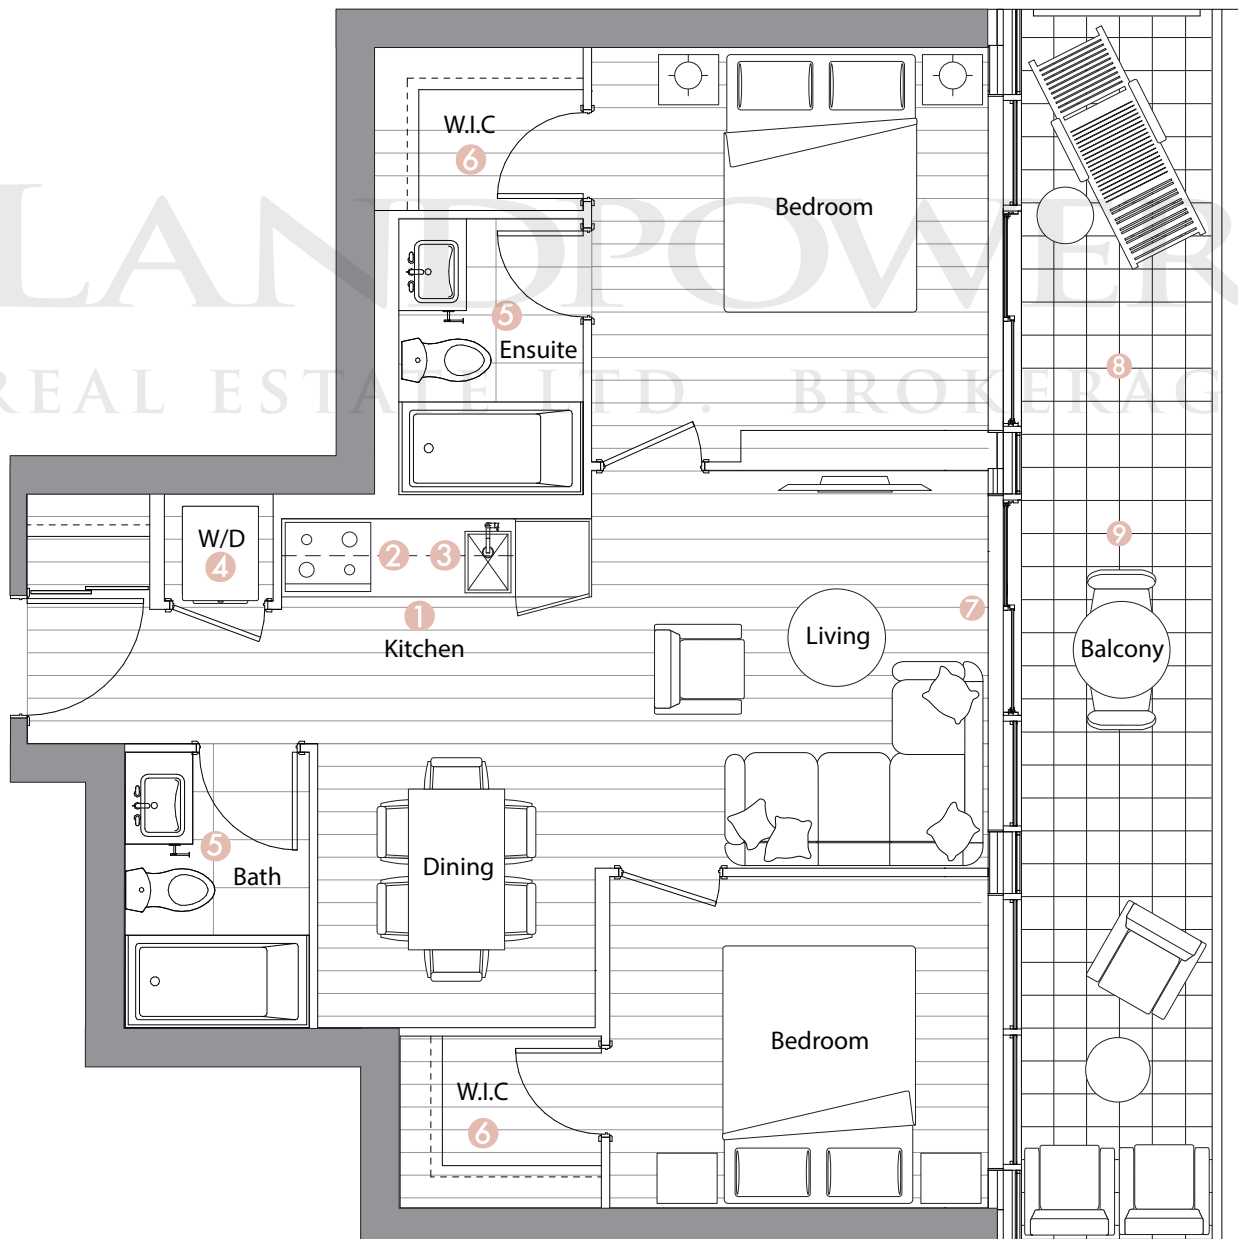

Suite 01 • Two Bedroom

Enclosed Area:
613 sq.ft.

Balcony Area:
72 sq.ft.

Total Area : 685 sq.ft.

Interior features

- ① Miele Appliances
- ② Kitchen Storage Organizer
- ③ Blum Kitchen Hardware
- ④ Miele Washer/Dryer
- ⑤ Kohler/Grohe Bathroom Plumbing Fixtures
- ⑥ Closet Organizer System
- ⑦ Roller - Shades

Exterior features

- ⑧ Radiant Ceiling Heaters
- ⑨ Composite Wood Decking

Suite 02 • Two Bedroom

Enclosed Area:
745sq.ft.

Balcony Area:
168 sq.ft.

Total Area : 913 sq.ft.

Interior features

- 1 Miele Appliances
- 2 Kitchen Storage Organizer
- 3 Blum Kitchen Hardware
- 4 Miele Washer/Dryer
- 5 Kohler/Grohe Bathroom Plumbing Fixtures
- 6 Closet Organizer System
- 7 Roller - Shades

Exterior features

- 8 Radiant Ceiling Heaters
- 9 Composite Wood Decking

Suite 03 • One Bedroom

Enclosed Area:
492sq.ft.

Balcony Area:
116 sq.ft.

Total Area : 608 sq.ft.

Interior features

- ① Miele Appliances
- ② Kitchen Storage Organizer
- ③ Blum Kitchen Hardware
- ④ Miele Washer/Dryer
- ⑤ Kohler/Grohe Bathroom Plumbing Fixtures
- ⑥ Closet Organizer System
- ⑦ Roller - Shades

Exterior features

- ⑧ Radiant Ceiling Heaters
- ⑨ Composite Wood Decking

Suite 05 • Two Bedroom

Enclosed Area:
700 sq.ft.

Balcony Area:
168 sq.ft.

Total Area : 868 sq.ft.

Interior features

- 1 Miele Appliances
- 2 Kitchen Storage Organizer
- 3 Blum Kitchen Hardware
- 4 Miele Washer/Dryer
- 5 Kohler/Grohe Bathroom Plumbing Fixtures
- 6 Closet Organizer System
- 7 Roller - Shades