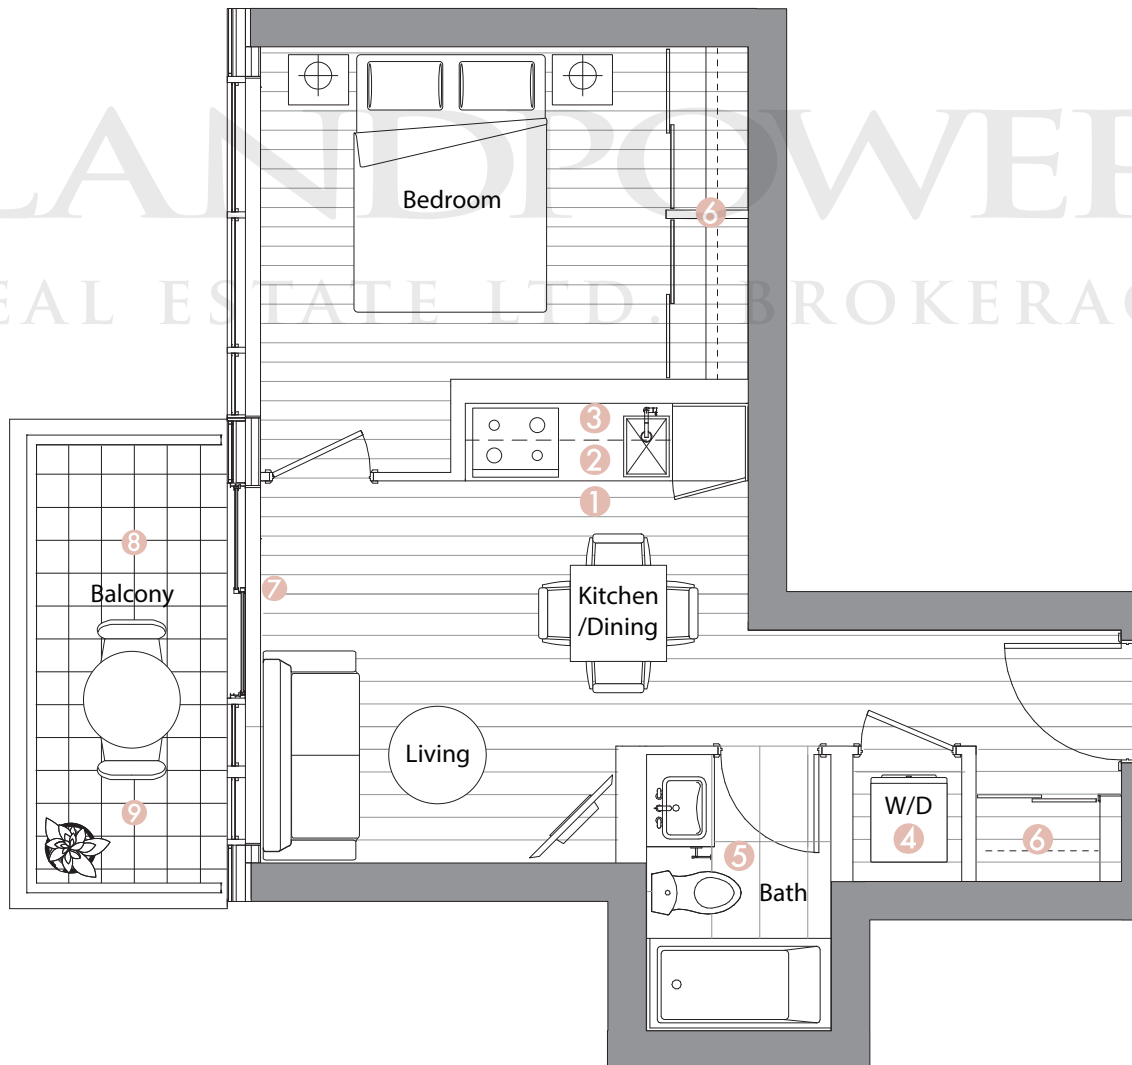

Exterior features

- ⑧ Radiant Ceiling Heaters
- ⑨ Composite Wood Decking

Suite 09 • One Bedroom

Enclosed Area: 470 sq.ft. | **Balcony Area:** 60 sq.ft.

Total Area : 530 sq.ft.

Interior features

- ① Miele Appliances
- ② Kitchen Storage Organizer
- ③ Blum Kitchen Hardware
- ④ Miele Washer/Dryer
- ⑤ Kohler/Grohe Bathroom Plumbing Fixtures
- ⑥ Closet Organizer System
- ⑦ Roller - Shades

Exterior features

- ⑧ Radiant Ceiling Heaters
- ⑨ Composite Wood Decking

Suite 10 • (6/F - 20/F)
One Bedroom + Den

Enclosed Area: 600 sq.ft. | **Balcony Area:** 60 sq.ft.

Total Area : 660 sq.ft.

Interior features