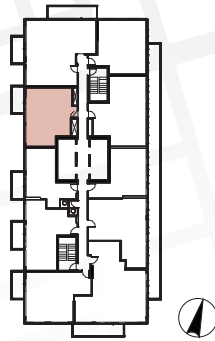

Exterior features

- ⑧ Radiant Ceiling Heaters
- ⑨ Composite Wood Decking

Suite 10 • (6/F - 20/F)
One Bedroom + Den

Enclosed Area: 600 sq.ft. | **Balcony Area:** 60 sq.ft.

Total Area : 660 sq.ft.

Interior features