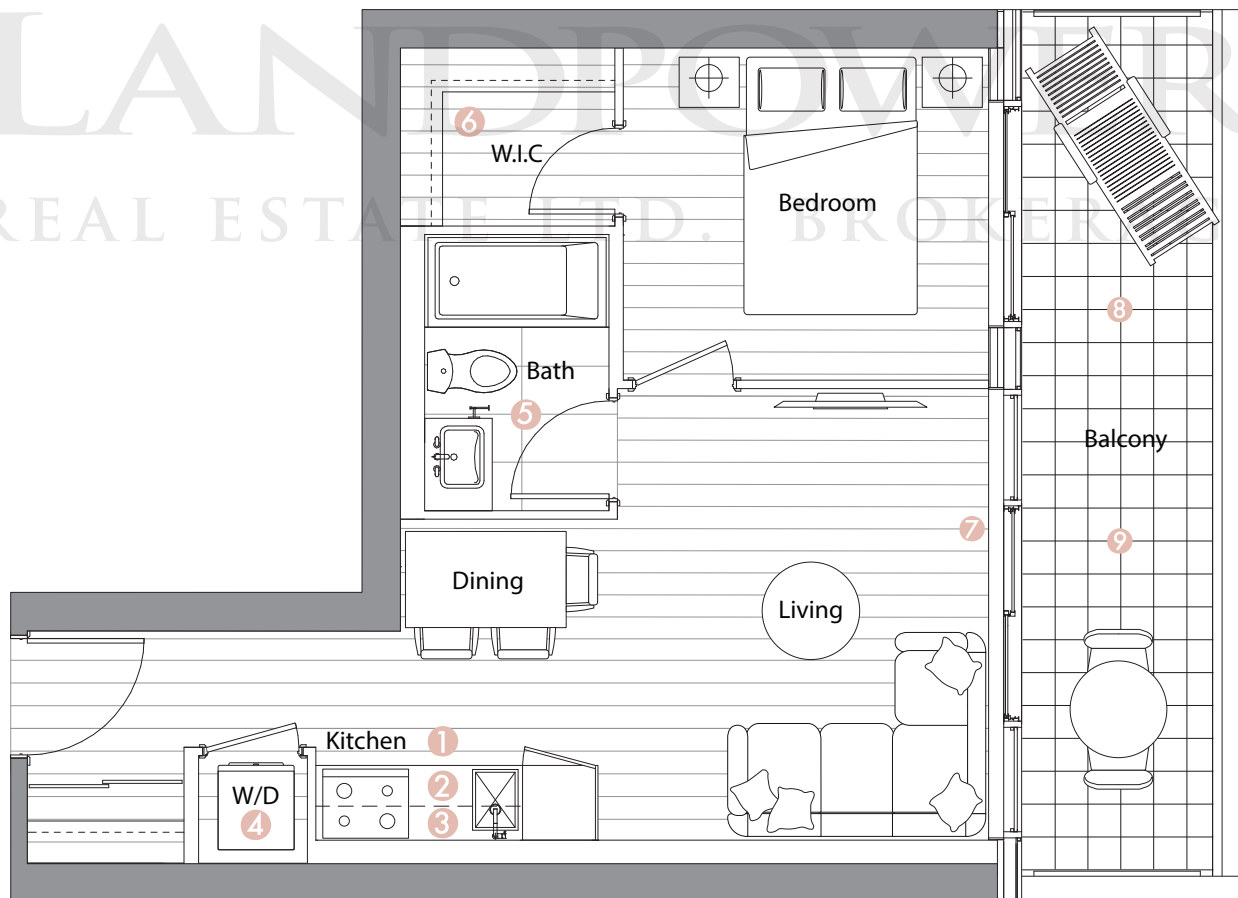

Exterior features

- ⑧ Radiant Ceiling Heaters
- ⑨ Composite Wood Decking

Suite 02 • Two Bedroom

Enclosed Area:
745sq.ft.

Balcony Area:
168 sq.ft.

Total Area : 913 sq.ft.

Interior features

- 1 Miele Appliances
- 2 Kitchen Storage Organizer
- 3 Blum Kitchen Hardware
- 4 Miele Washer/Dryer
- 5 Kohler/Grohe Bathroom Plumbing Fixtures
- 6 Closet Organizer System
- 7 Roller - Shades

Exterior features

- 8 Radiant Ceiling Heaters
- 9 Composite Wood Decking

Suite 03 • One Bedroom

Enclosed Area:
492sq.ft.

Balcony Area:
116 sq.ft.

Total Area : 608 sq.ft.

Interior features

- ① Miele Appliances
- ② Kitchen Storage Organizer
- ③ Blum Kitchen Hardware
- ④ Miele Washer/Dryer
- ⑤ Kohler/Grohe Bathroom Plumbing Fixtures
- ⑥ Closet Organizer System
- ⑦ Roller - Shades

Exterior features

- ⑧ Radiant Ceiling Heaters
- ⑨ Composite Wood Decking

Suite 05 • Two Bedroom

Enclosed Area:
700 sq.ft.

Balcony Area:
168 sq.ft.

Total Area : 868 sq.ft.

Interior features

- 1 Miele Appliances
- 2 Kitchen Storage Organizer
- 3 Blum Kitchen Hardware
- 4 Miele Washer/Dryer
- 5 Kohler/Grohe Bathroom Plumbing Fixtures
- 6 Closet Organizer System
- 7 Roller - Shades

Exterior features

- 8 Radiant Ceiling Heaters
- 9 Composite Wood Decking

Suite 06 • Three Bedroom

Enclosed Area:
938 sq.ft.

Balcony Area:
177 sq.ft.

Total Area : 1115 sq.ft.

Interior features

- ① Miele Appliances
- ② Kitchen Storage Organizer
- ③ Blum Kitchen Hardware
- ④ Miele Washer/Dryer
- ⑤ Kohler/Grohe Bathroom Plumbing Fixtures
- ⑥ Closet Organizer System
- ⑦ Roller - Shades