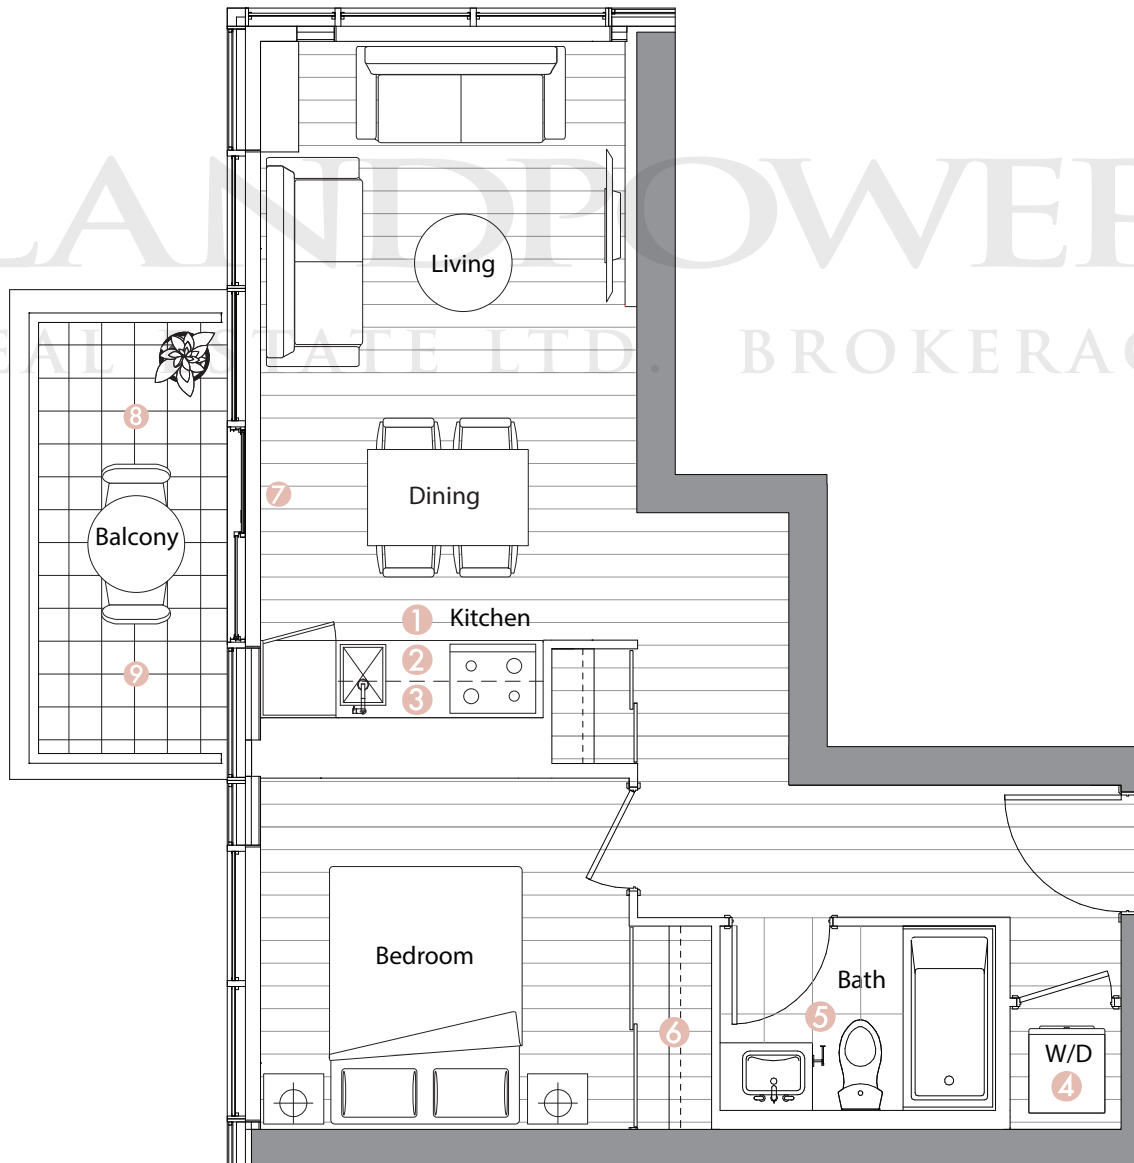

Exterior features

- ⑧ Radiant Ceiling Heaters
- ⑨ Composite Wood Decking

Suite 11 • (6/F - 10/F)
One Bedroom

Enclosed Area:
 525 sq.ft.

Balcony Area:
 60 sq.ft.

Total Area : 585 sq.ft.

Interior features

- ① Miele Appliances
- ② Kitchen Storage Organizer
- ③ Blum Kitchen Hardware
- ④ Miele Washer/Dryer
- ⑤ Kohler/Grohe Bathroom Plumbing Fixtures
- ⑥ Closet Organizer System
- ⑦ Roller - Shades

Exterior features

- ⑧ Radiant Ceiling Heaters
- ⑨ Composite Wood Decking

Suite 12 • (6/F - 10/F)
Studio

Enclosed Area:
 380 sq.ft.

Balcony Area:
 110 sq.ft.

Total Area : 490 sq.ft.

Interior features

- ① Miele Appliances
- ② Kitchen Storage Organizer
- ③ Blum Kitchen Hardware
- ④ Miele Washer/Dryer
- ⑤ Kohler/Grohe Bathroom Plumbing Fixtures
- ⑥ Closet Organizer System
- ⑦ Roller - Shades