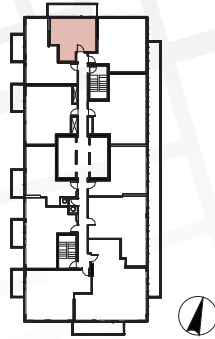

Exterior features

- ⑧ Radiant Ceiling Heaters
- ⑨ Composite Wood Decking

Suite 12 • (6/F - 10/F)
Studio

Enclosed Area:
 380 sq.ft.

Balcony Area:
 110 sq.ft.

Total Area : 490 sq.ft.

Interior features

- ① Miele Appliances
- ② Kitchen Storage Organizer
- ③ Blum Kitchen Hardware
- ④ Miele Washer/Dryer
- ⑤ Kohler/Grohe Bathroom Plumbing Fixtures
- ⑥ Closet Organizer System
- ⑦ Roller - Shades