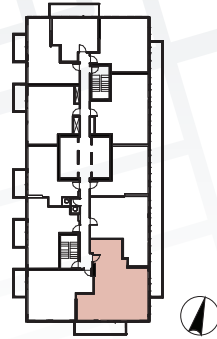

Exterior features

- 8 Radiant Ceiling Heaters
- 9 Composite Wood Decking

Suite 06 • Three Bedroom

Enclosed Area:
938 sq.ft.

Balcony Area:
177 sq.ft.

Total Area : 1115 sq.ft.

Interior features

- ① Miele Appliances
- ② Kitchen Storage Organizer
- ③ Blum Kitchen Hardware
- ④ Miele Washer/Dryer
- ⑤ Kohler/Grohe Bathroom Plumbing Fixtures
- ⑥ Closet Organizer System
- ⑦ Roller - Shades