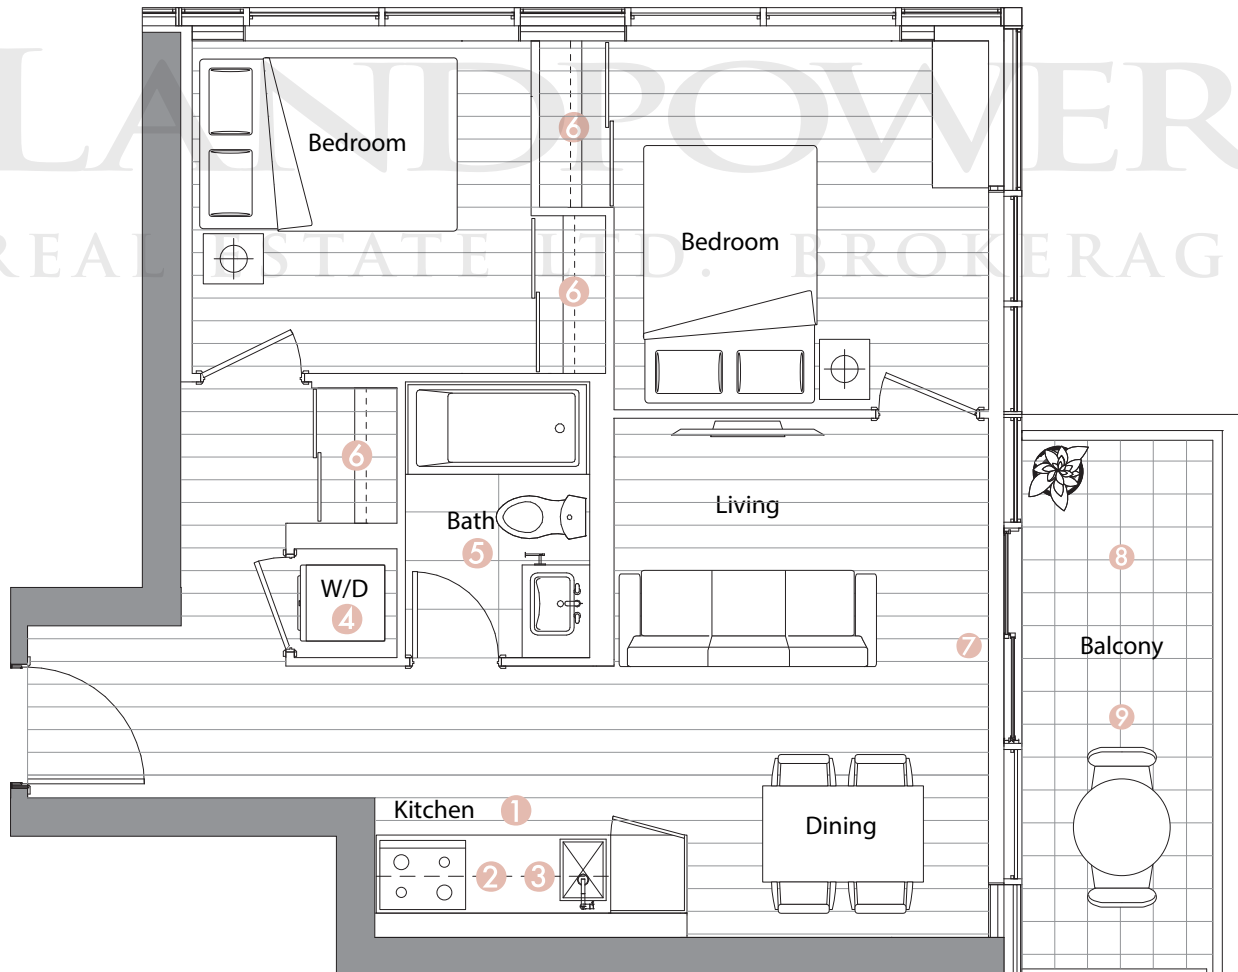

Suite 01 • Two Bedroom

Enclosed Area:
613 sq.ft.

Balcony Area:
72 sq.ft.

Total Area : 685 sq.ft.

Interior features

- ① Miele Appliances
- ② Kitchen Storage Organizer
- ③ Blum Kitchen Hardware
- ④ Miele Washer/Dryer
- ⑤ Kohler/Grohe Bathroom Plumbing Fixtures
- ⑥ Closet Organizer System
- ⑦ Roller - Shades

Exterior features

- ⑧ Radiant Ceiling Heaters
- ⑨ Composite Wood Decking

Suite 02 • Two Bedroom

Enclosed Area:
745sq.ft.

Balcony Area:
168 sq.ft.

Total Area : 913 sq.ft.

Interior features

- 1 Miele Appliances
- 2 Kitchen Storage Organizer
- 3 Blum Kitchen Hardware
- 4 Miele Washer/Dryer
- 5 Kohler/Grohe Bathroom Plumbing Fixtures
- 6 Closet Organizer System
- 7 Roller - Shades

Exterior features

- 8 Radiant Ceiling Heaters
- 9 Composite Wood Decking

Suite 03 • One Bedroom

Enclosed Area:
492sq.ft.

Balcony Area:
116 sq.ft.

Total Area : 608 sq.ft.

Interior features

- ① Miele Appliances
- ② Kitchen Storage Organizer
- ③ Blum Kitchen Hardware
- ④ Miele Washer/Dryer
- ⑤ Kohler/Grohe Bathroom Plumbing Fixtures
- ⑥ Closet Organizer System
- ⑦ Roller - Shades

Exterior features

- ⑧ Radiant Ceiling Heaters
- ⑨ Composite Wood Decking

Suite 05 • Two Bedroom

Enclosed Area:
700 sq.ft.

Balcony Area:
168 sq.ft.

Total Area : 868 sq.ft.

Interior features

- 1 Miele Appliances
- 2 Kitchen Storage Organizer
- 3 Blum Kitchen Hardware
- 4 Miele Washer/Dryer
- 5 Kohler/Grohe Bathroom Plumbing Fixtures
- 6 Closet Organizer System
- 7 Roller - Shades