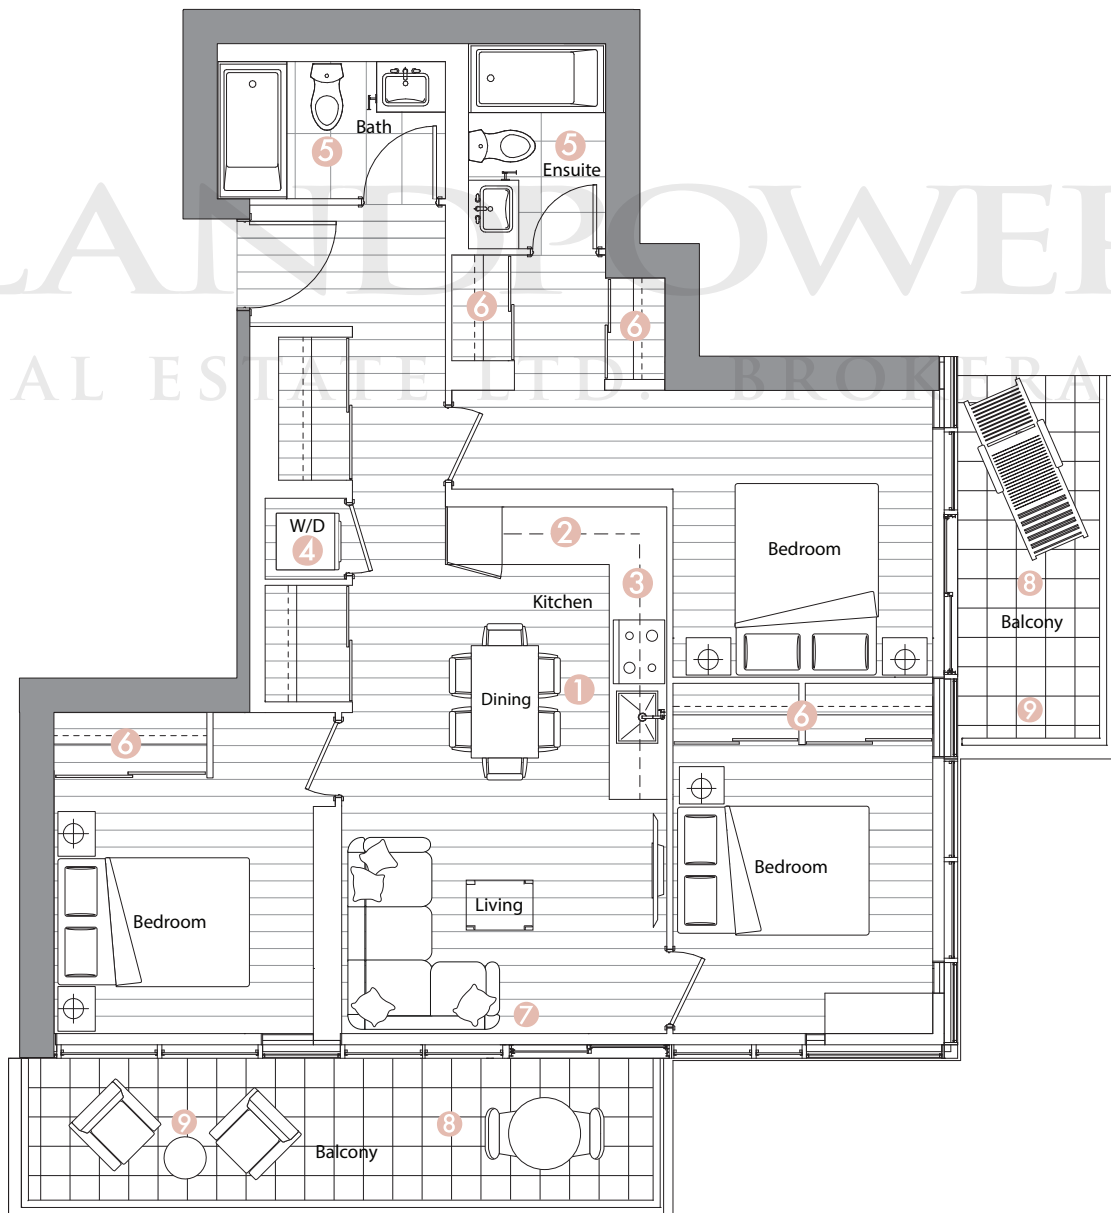

Exterior features

- 8 Radiant Ceiling Heaters
- 9 Composite Wood Decking

Suite 03 • One Bedroom

Enclosed Area:
492sq.ft.

Balcony Area:
116 sq.ft.

Total Area : 608 sq.ft.

Interior features

- ① Miele Appliances
- ② Kitchen Storage Organizer
- ③ Blum Kitchen Hardware
- ④ Miele Washer/Dryer
- ⑤ Kohler/Grohe Bathroom Plumbing Fixtures
- ⑥ Closet Organizer System
- ⑦ Roller - Shades

Exterior features

- ⑧ Radiant Ceiling Heaters
- ⑨ Composite Wood Decking

Suite 05 • Two Bedroom

Enclosed Area:
700 sq.ft.

Balcony Area:
168 sq.ft.

Total Area : 868 sq.ft.

Interior features

- 1 Miele Appliances
- 2 Kitchen Storage Organizer
- 3 Blum Kitchen Hardware
- 4 Miele Washer/Dryer
- 5 Kohler/Grohe Bathroom Plumbing Fixtures
- 6 Closet Organizer System
- 7 Roller - Shades

Exterior features

- 8 Radiant Ceiling Heaters
- 9 Composite Wood Decking

Suite 06 • Three Bedroom

Enclosed Area:
938 sq.ft.

Balcony Area:
177 sq.ft.

Total Area : 1115 sq.ft.

Interior features

- ① Miele Appliances
- ② Kitchen Storage Organizer
- ③ Blum Kitchen Hardware
- ④ Miele Washer/Dryer
- ⑤ Kohler/Grohe Bathroom Plumbing Fixtures
- ⑥ Closet Organizer System
- ⑦ Roller - Shades

Exterior features

- ⑧ Radiant Ceiling Heaters
- ⑨ Composite Wood Decking

Suite 07 • Two Bedroom

Enclosed Area:
638 sq.ft.

Balcony Area:
60 sq.ft.

Total Area : 698 sq.ft.

Interior features

- ① Miele Appliances
- ② Kitchen Storage Organizer
- ③ Blum Kitchen Hardware
- ④ Miele Washer/Dryer
- ⑤ Kohler/Grohe Bathroom Plumbing Fixtures
- ⑥ Closet Organizer System
- ⑦ Roller - Shades