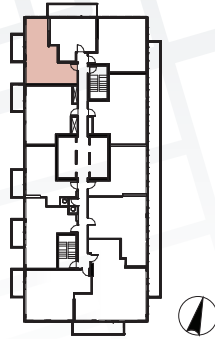

Exterior features

- ⑧ Radiant Ceiling Heaters
- ⑨ Composite Wood Decking

Suite 11 • (6/F - 10/F)
One Bedroom

Enclosed Area:
 525 sq.ft.

Balcony Area:
 60 sq.ft.

Total Area : 585 sq.ft.

Interior features

- ① Miele Appliances
- ② Kitchen Storage Organizer
- ③ Blum Kitchen Hardware
- ④ Miele Washer/Dryer
- ⑤ Kohler/Grohe Bathroom Plumbing Fixtures
- ⑥ Closet Organizer System
- ⑦ Roller - Shades

Exterior features

- ⑧ Radiant Ceiling Heaters
- ⑨ Composite Wood Decking

Suite 12 • (6/F - 10/F)
Studio

Enclosed Area:
 380 sq.ft.

Balcony Area:
 110 sq.ft.

Total Area : 490 sq.ft.

Interior features

- ① Miele Appliances
- ② Kitchen Storage Organizer
- ③ Blum Kitchen Hardware
- ④ Miele Washer/Dryer
- ⑤ Kohler/Grohe Bathroom Plumbing Fixtures
- ⑥ Closet Organizer System
- ⑦ Roller - Shades