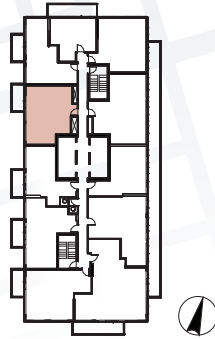

- ⑧ Radiant Ceiling Heaters
- ⑨ Composite Wood Decking

Suite 10 • (21/F - 46/F)
Two Bedroom

Enclosed Area:
 600 sq.ft.

Balcony Area:
 60 sq.ft.

Total Area : 660 sq.ft.

Interior features

- ① Miele Appliances
- ② Kitchen Storage Organizer
- ③ Blum Kitchen Hardware
- ④ Miele Washer/Dryer
- ⑤ Kohler/Grohe Bathroom Plumbing Fixtures
- ⑥ Closet Organizer System
- ⑦ Roller - Shades