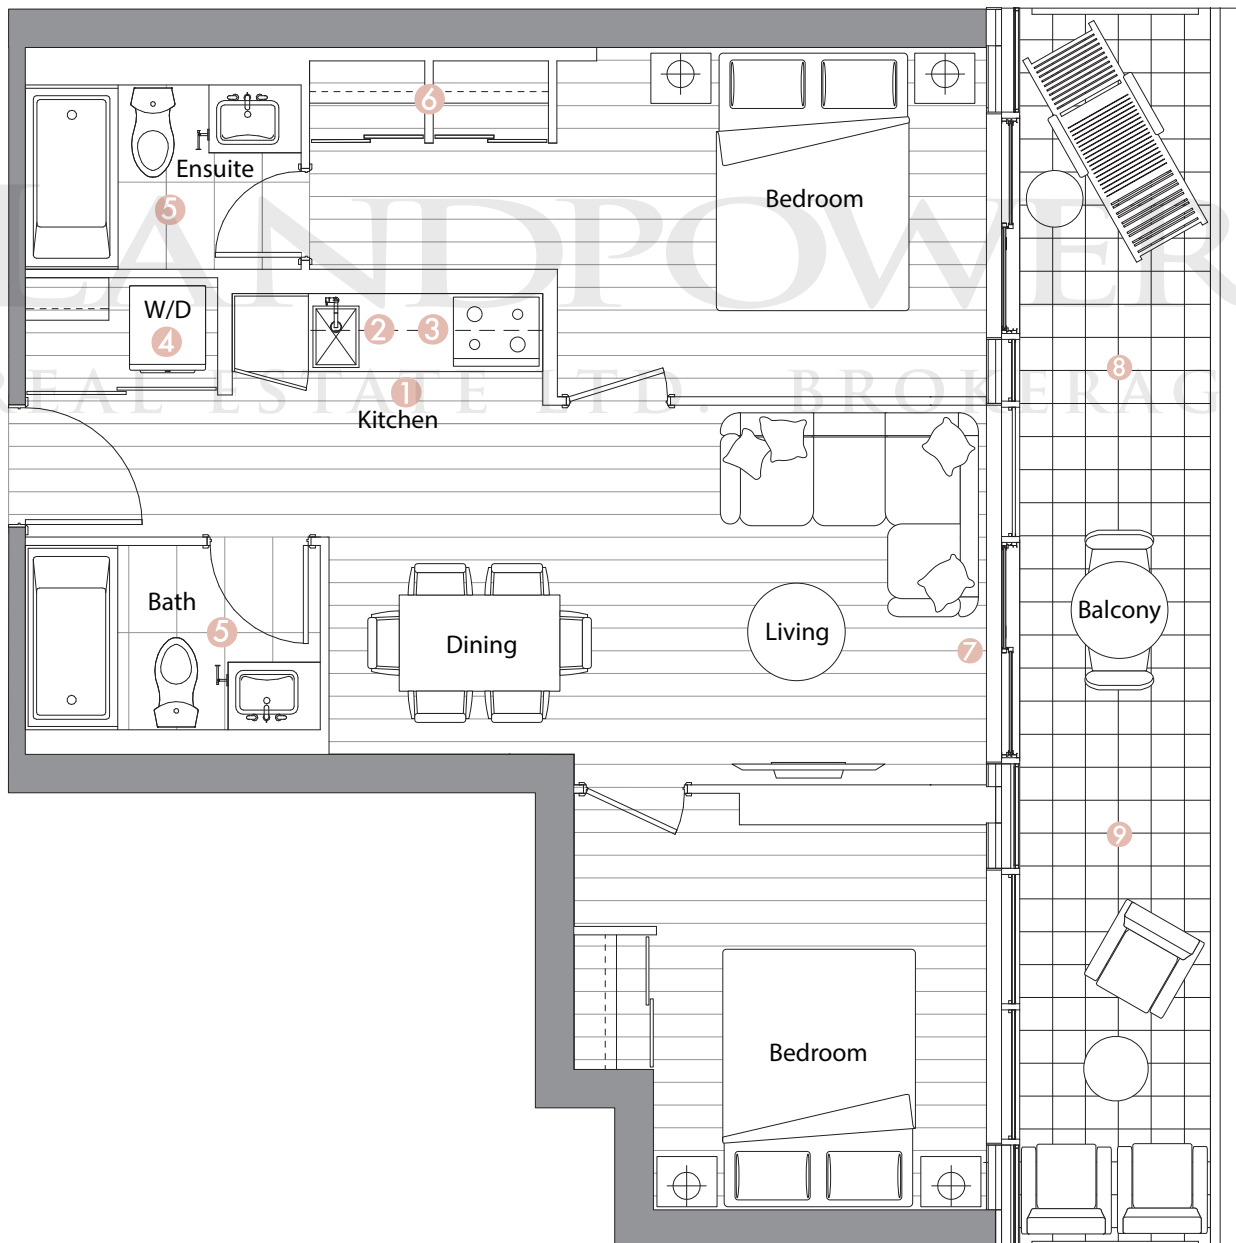

Exterior features

- ⑧ Radiant Ceiling Heaters
- ⑨ Composite Wood Decking

Suite 02 • Two Bedroom

Enclosed Area:
745sq.ft.

Balcony Area:
168 sq.ft.

Total Area : 913 sq.ft.

Interior features

- 1 Miele Appliances
- 2 Kitchen Storage Organizer
- 3 Blum Kitchen Hardware
- 4 Miele Washer/Dryer
- 5 Kohler/Grohe Bathroom Plumbing Fixtures
- 6 Closet Organizer System
- 7 Roller - Shades

Exterior features

- 8 Radiant Ceiling Heaters
- 9 Composite Wood Decking

Suite 03 • One Bedroom

Enclosed Area:
492sq.ft.

Balcony Area:
116 sq.ft.

Total Area : 608 sq.ft.

Interior features

- ① Miele Appliances
- ② Kitchen Storage Organizer
- ③ Blum Kitchen Hardware
- ④ Miele Washer/Dryer
- ⑤ Kohler/Grohe Bathroom Plumbing Fixtures
- ⑥ Closet Organizer System
- ⑦ Roller - Shades

Exterior features

- ⑧ Radiant Ceiling Heaters
- ⑨ Composite Wood Decking

Suite 05 • Two Bedroom

Enclosed Area:
700 sq.ft.

Balcony Area:
168 sq.ft.

Total Area : 868 sq.ft.

Interior features

- 1 Miele Appliances
- 2 Kitchen Storage Organizer
- 3 Blum Kitchen Hardware
- 4 Miele Washer/Dryer
- 5 Kohler/Grohe Bathroom Plumbing Fixtures
- 6 Closet Organizer System
- 7 Roller - Shades

Exterior features

- 8 Radiant Ceiling Heaters
- 9 Composite Wood Decking

Suite 06 • Three Bedroom

Enclosed Area:
938 sq.ft.

Balcony Area:
177 sq.ft.

Total Area : 1115 sq.ft.

Interior features

- ① Miele Appliances
- ② Kitchen Storage Organizer
- ③ Blum Kitchen Hardware
- ④ Miele Washer/Dryer
- ⑤ Kohler/Grohe Bathroom Plumbing Fixtures
- ⑥ Closet Organizer System
- ⑦ Roller - Shades