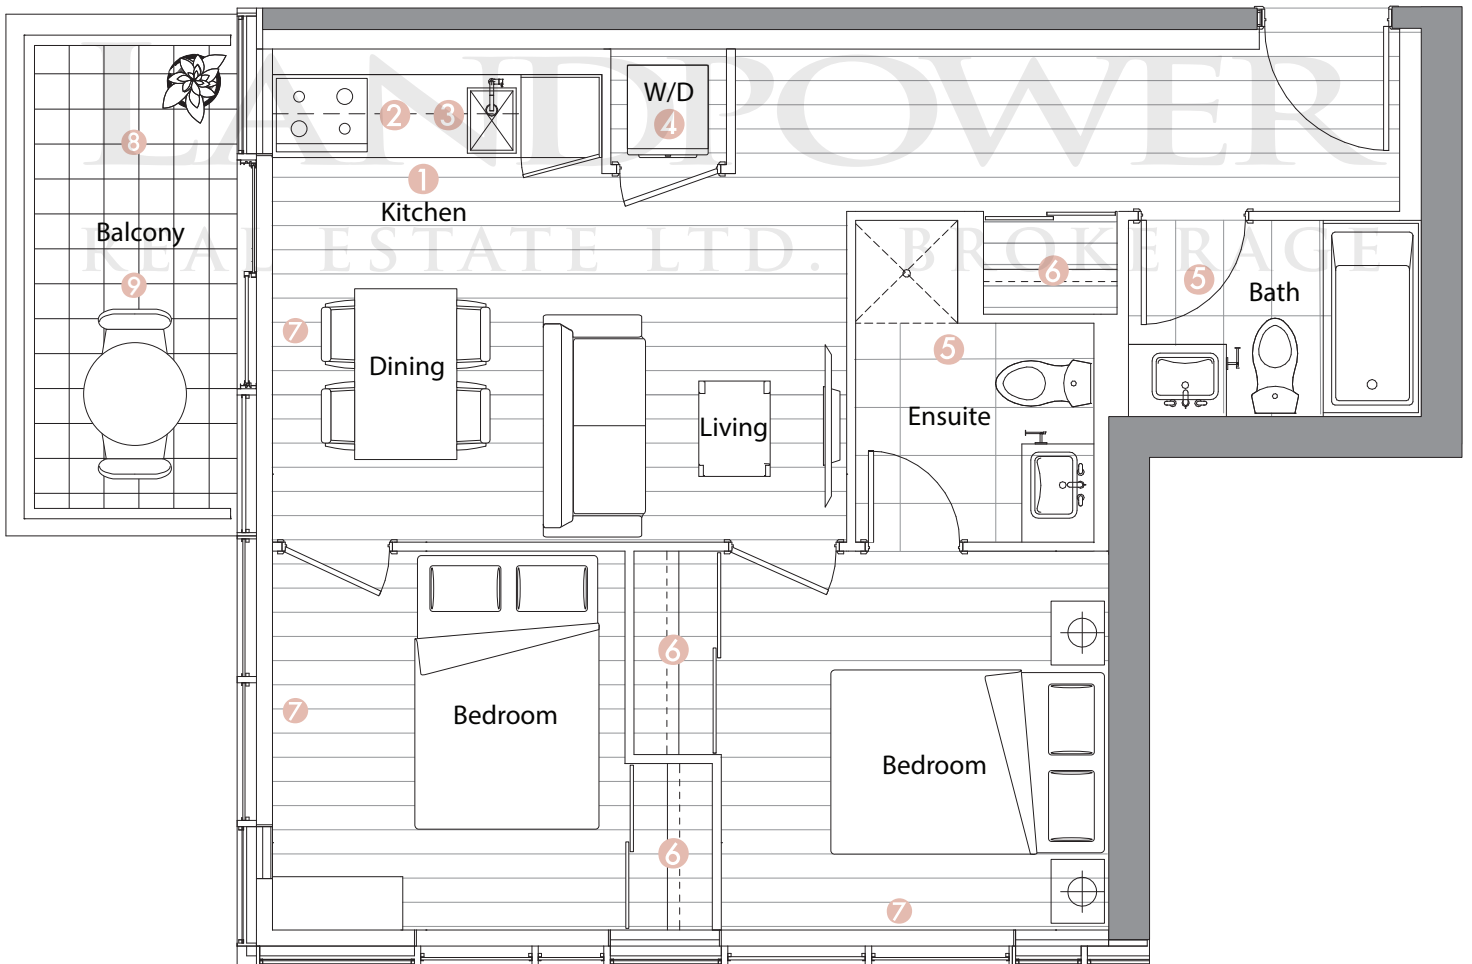

Exterior features

- 8 Radiant Ceiling Heaters
- 9 Composite Wood Decking

Suite 06 • Three Bedroom

Enclosed Area:
938 sq.ft.

Balcony Area:
177 sq.ft.

Total Area : 1115 sq.ft.

Interior features

- ① Miele Appliances
- ② Kitchen Storage Organizer
- ③ Blum Kitchen Hardware
- ④ Miele Washer/Dryer
- ⑤ Kohler/Grohe Bathroom Plumbing Fixtures
- ⑥ Closet Organizer System
- ⑦ Roller - Shades

Exterior features

- ⑧ Radiant Ceiling Heaters
- ⑨ Composite Wood Decking

Suite 07 • Two Bedroom

Enclosed Area:
638 sq.ft.

Balcony Area:
60 sq.ft.

Total Area : 698 sq.ft.

Interior features

- ① Miele Appliances
- ② Kitchen Storage Organizer
- ③ Blum Kitchen Hardware
- ④ Miele Washer/Dryer
- ⑤ Kohler/Grohe Bathroom Plumbing Fixtures
- ⑥ Closet Organizer System
- ⑦ Roller - Shades

Exterior features

- ⑧ Radiant Ceiling Heaters
- ⑨ Composite Wood Decking

Suite 08 • Two Bedroom

Enclosed Area:
608 sq.ft.

Balcony Area:
60 sq.ft.

Total Area : 668 sq.ft.

Interior features

- ① Miele Appliances
- ② Kitchen Storage Organizer
- ③ Blum Kitchen Hardware
- ④ Miele Washer/Dryer
- ⑤ Kohler/Grohe Bathroom Plumbing Fixtures
- ⑥ Closet Organizer System
- ⑦ Roller - Shades

Exterior features

- ⑧ Radiant Ceiling Heaters
- ⑨ Composite Wood Decking

Suite 09 • One Bedroom

Enclosed Area: 470 sq.ft. | **Balcony Area:** 60 sq.ft.

Total Area : 530 sq.ft.

Interior features

- ① Miele Appliances
- ② Kitchen Storage Organizer
- ③ Blum Kitchen Hardware
- ④ Miele Washer/Dryer
- ⑤ Kohler/Grohe Bathroom Plumbing Fixtures
- ⑥ Closet Organizer System
- ⑦ Roller - Shades