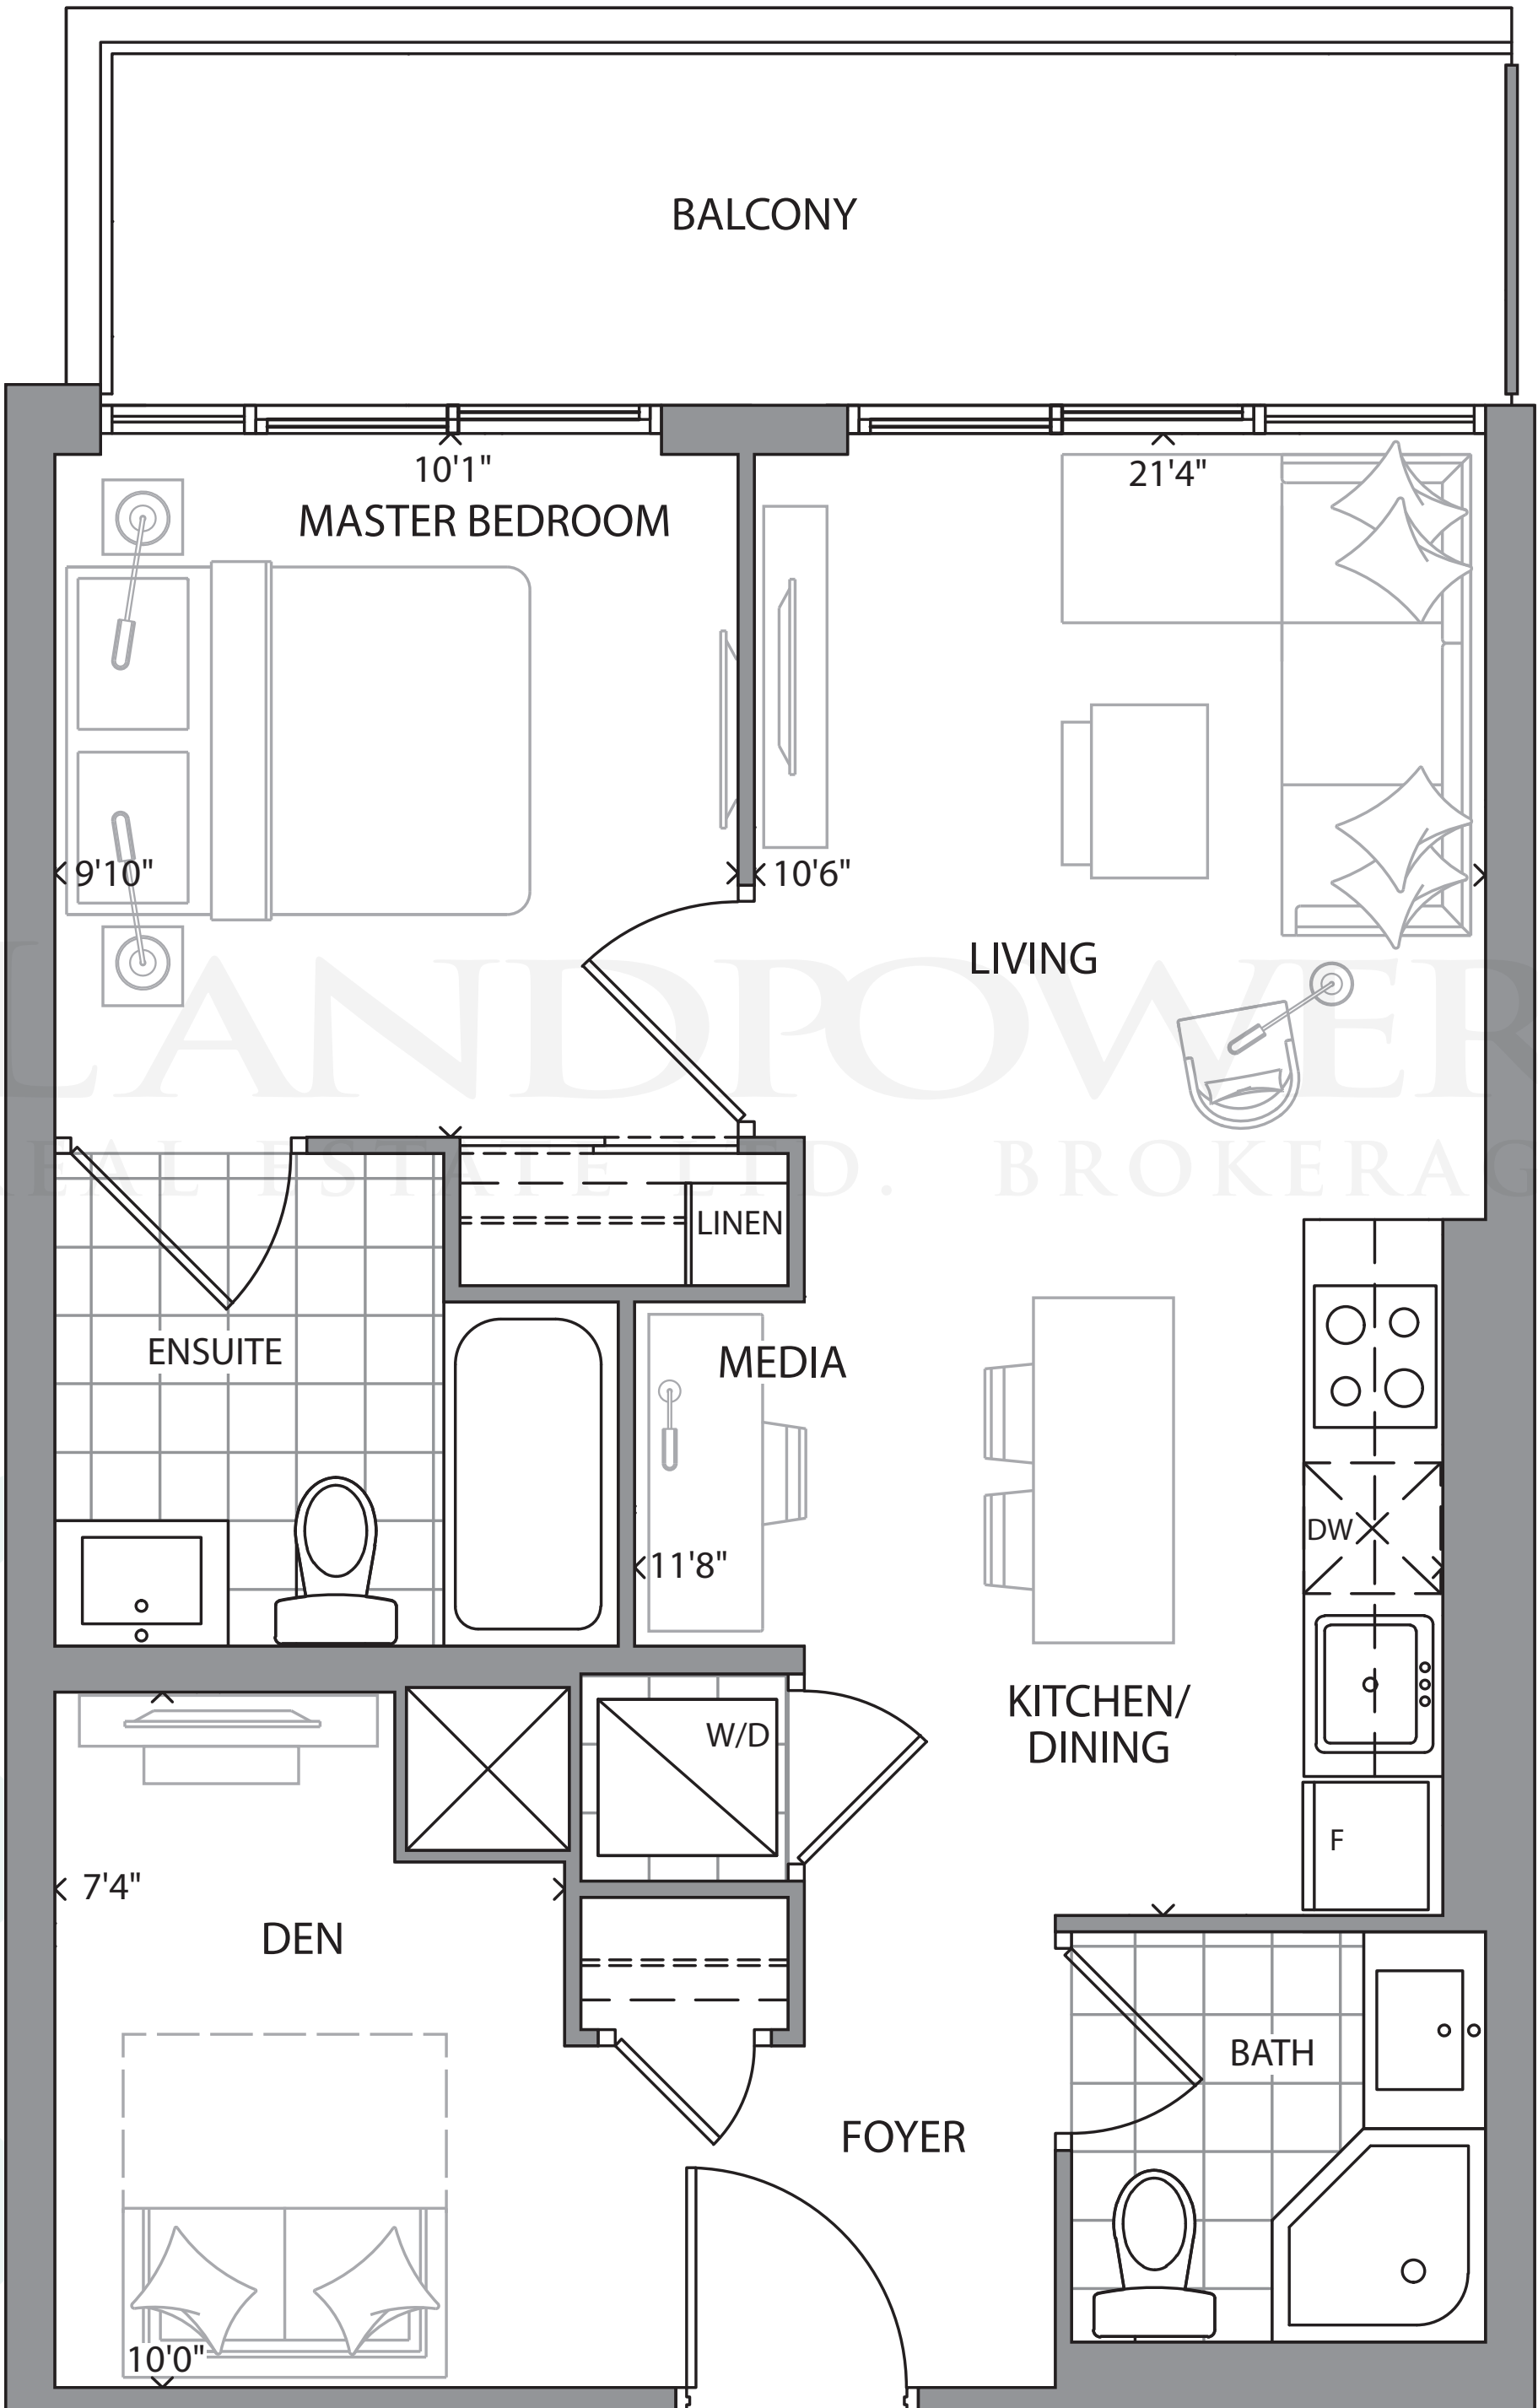

SUITE 1A+D

510

1 BEDROOM + DEN + 1.5 BATH
PLUS APPROX. 32 SQ FT BALCONY

SQ FT

FLOOR 3

FLOOR 4-15

FLOOR 16

FLOOR 17-18

SUITE 1B+D

578

1 BEDROOM + DEN + 2 BATH
PLUS APPROX. 30 SQ FT BALCONY

SQ FT

FLOOR 3

FLOOR 4-15

SUITE 1C+D

615 SQ FT

1 BEDROOM + DEN + 2 BATH
PLUS APPROX. 101 SQ FT BALCONY

SUITE 2A

636

2 BEDROOM + 2 BATH
PLUS APPROX. 125 SQ FT BALCONY

SQ FT

FLOOR 3

FLOOR 4-15

SUITE 2B

644

2 BEDROOM + 2 BATH
PLUS APPROX. 117 SQ FT BALCONY

SQ FT

FLOOR 4-15

FLOOR 16

FLOOR 17-18

SUITE 2A+D

822