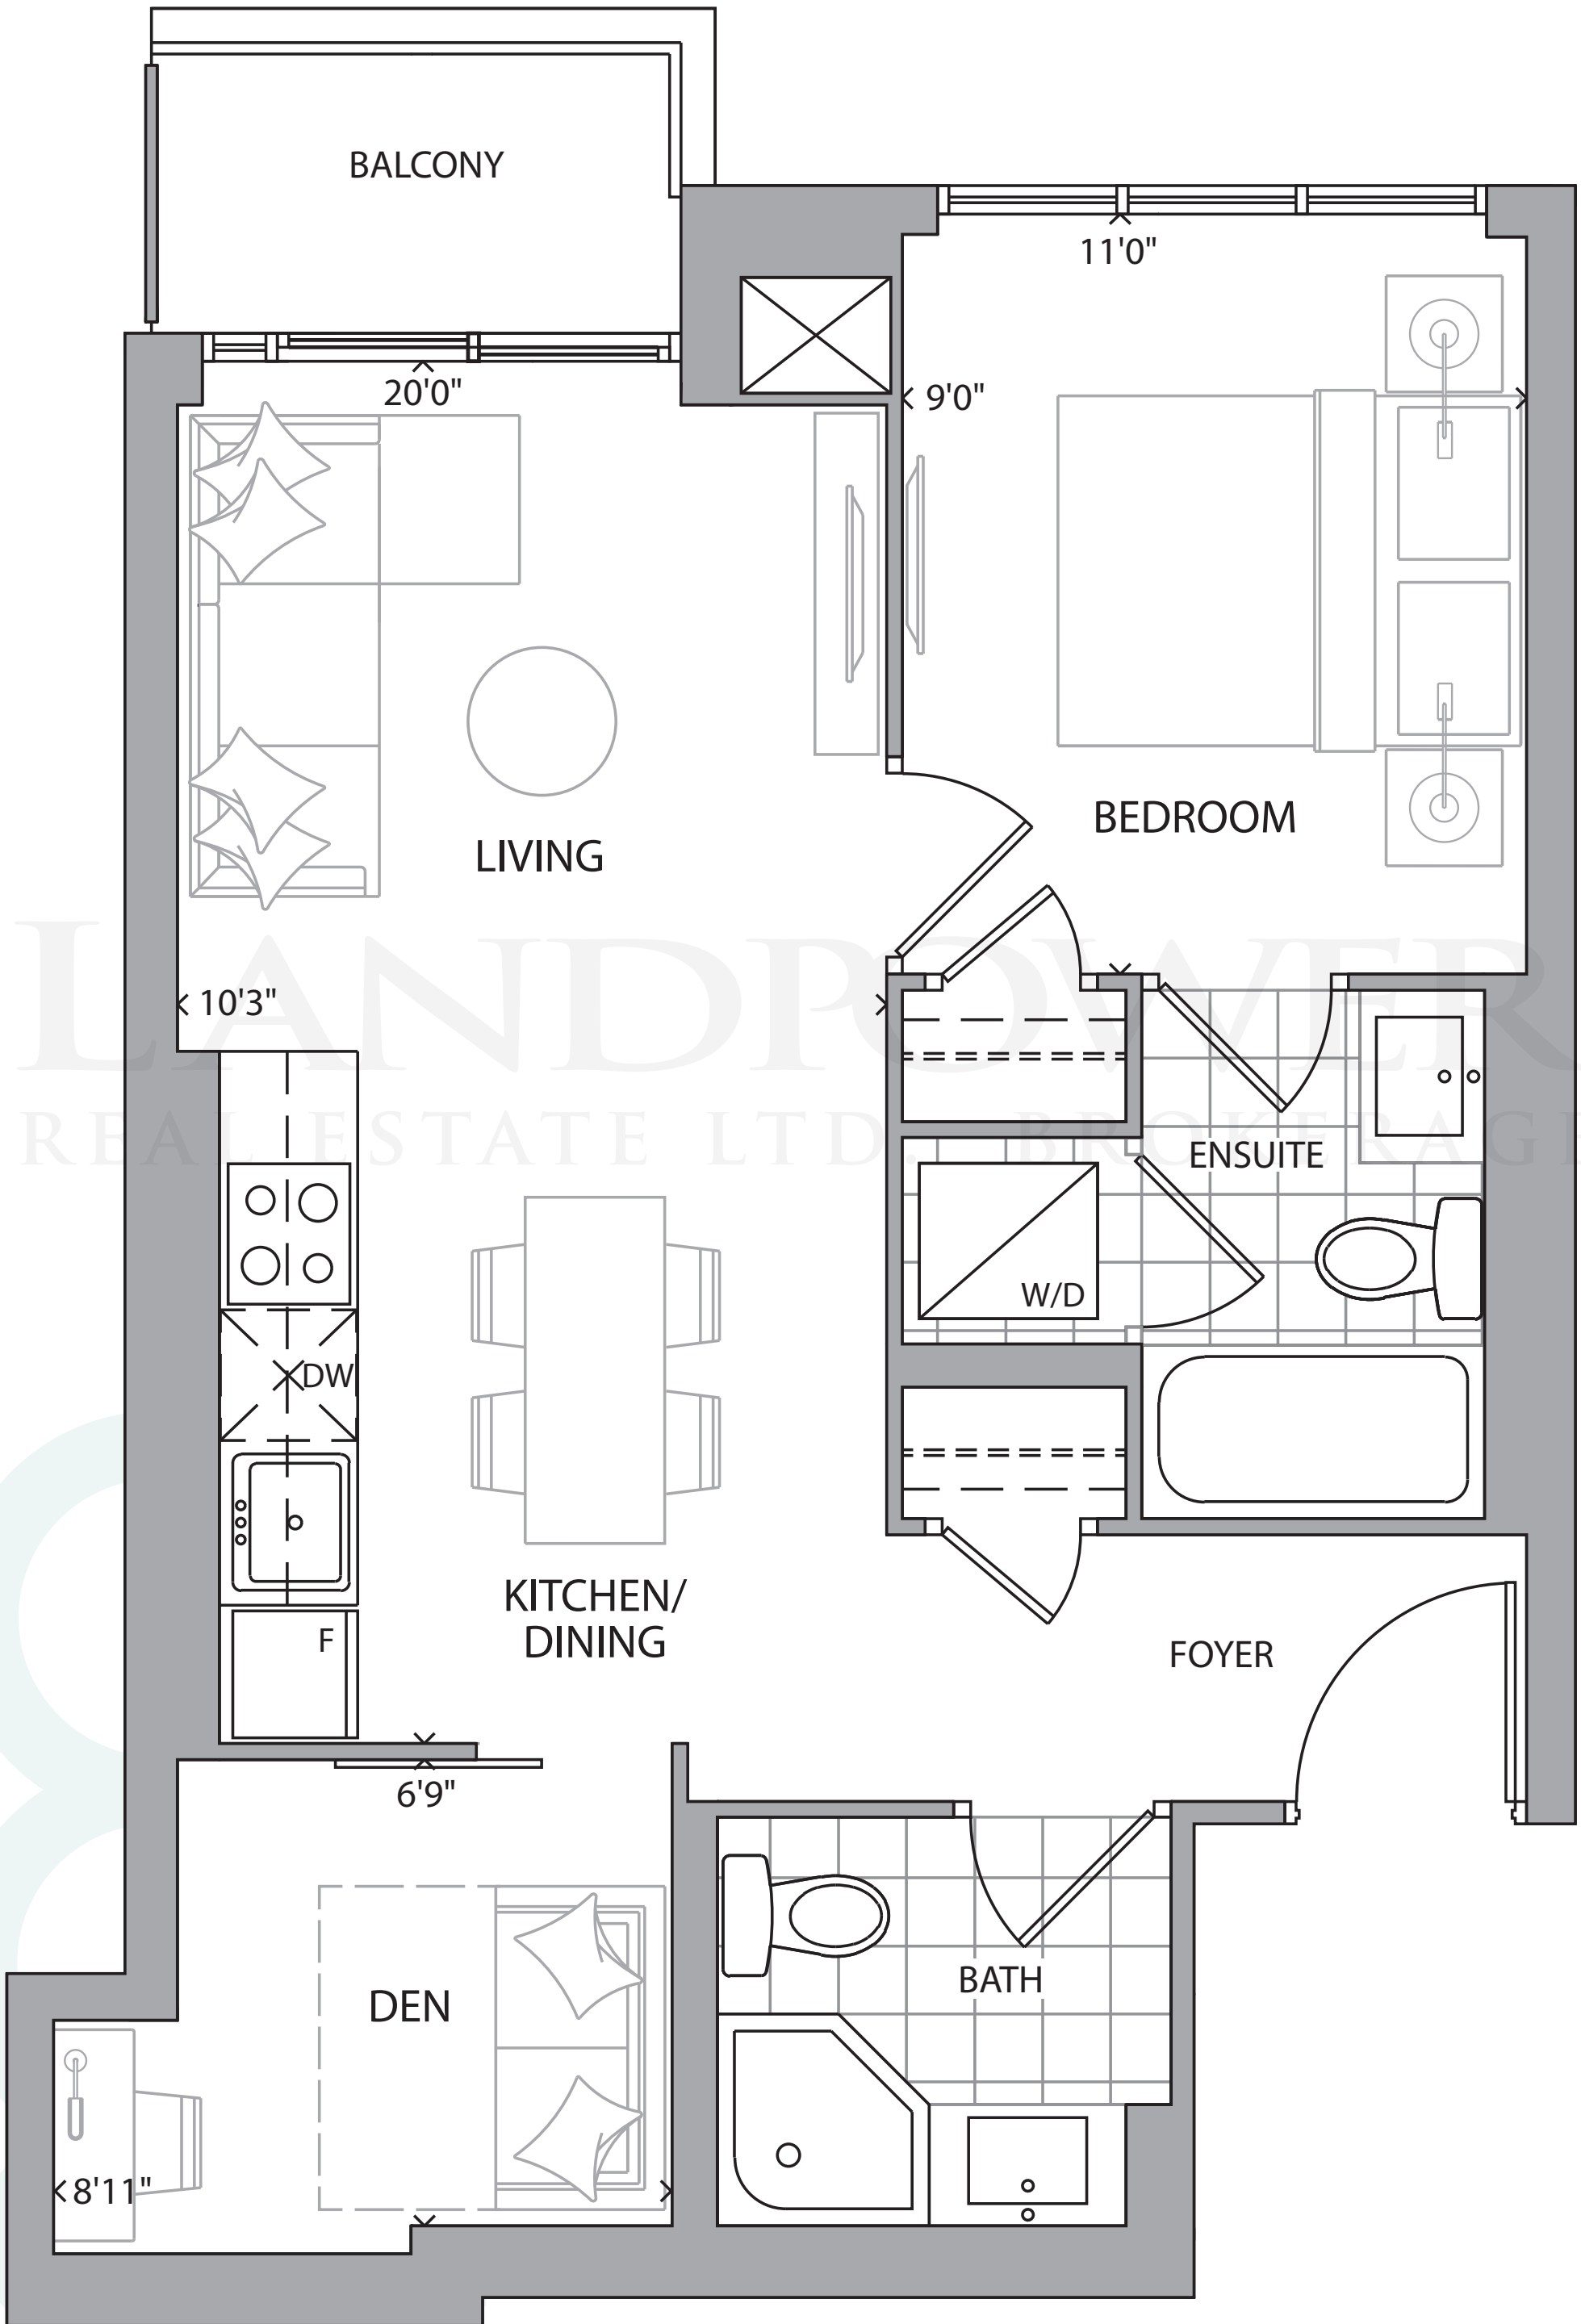

SUITE 1A+D

510

1 BEDROOM + DEN + 1.5 BATH
PLUS APPROX. 32 SQ FT BALCONY

SQ FT

FLOOR 3

FLOOR 4-15

FLOOR 16

FLOOR 17-18

SUITE 1B+D

578

1 BEDROOM + DEN + 2 BATH
PLUS APPROX. 30 SQ FT BALCONY

SQ FT

FLOOR 3

FLOOR 4-15

SUITE 1C+D

615 SQ FT

1 BEDROOM + DEN + 2 BATH
PLUS APPROX. 101 SQ FT BALCONY

SUITE 2A

636

2 BEDROOM + 2 BATH
PLUS APPROX. 125 SQ FT BALCONY

SQ FT

FLOOR 3

FLOOR 4-15

SUITE 2B

644

2 BEDROOM + 2 BATH
PLUS APPROX. 117 SQ FT BALCONY

SQ FT

FLOOR 4-15

FLOOR 16

FLOOR 17-18

SUITE 2A+D

822