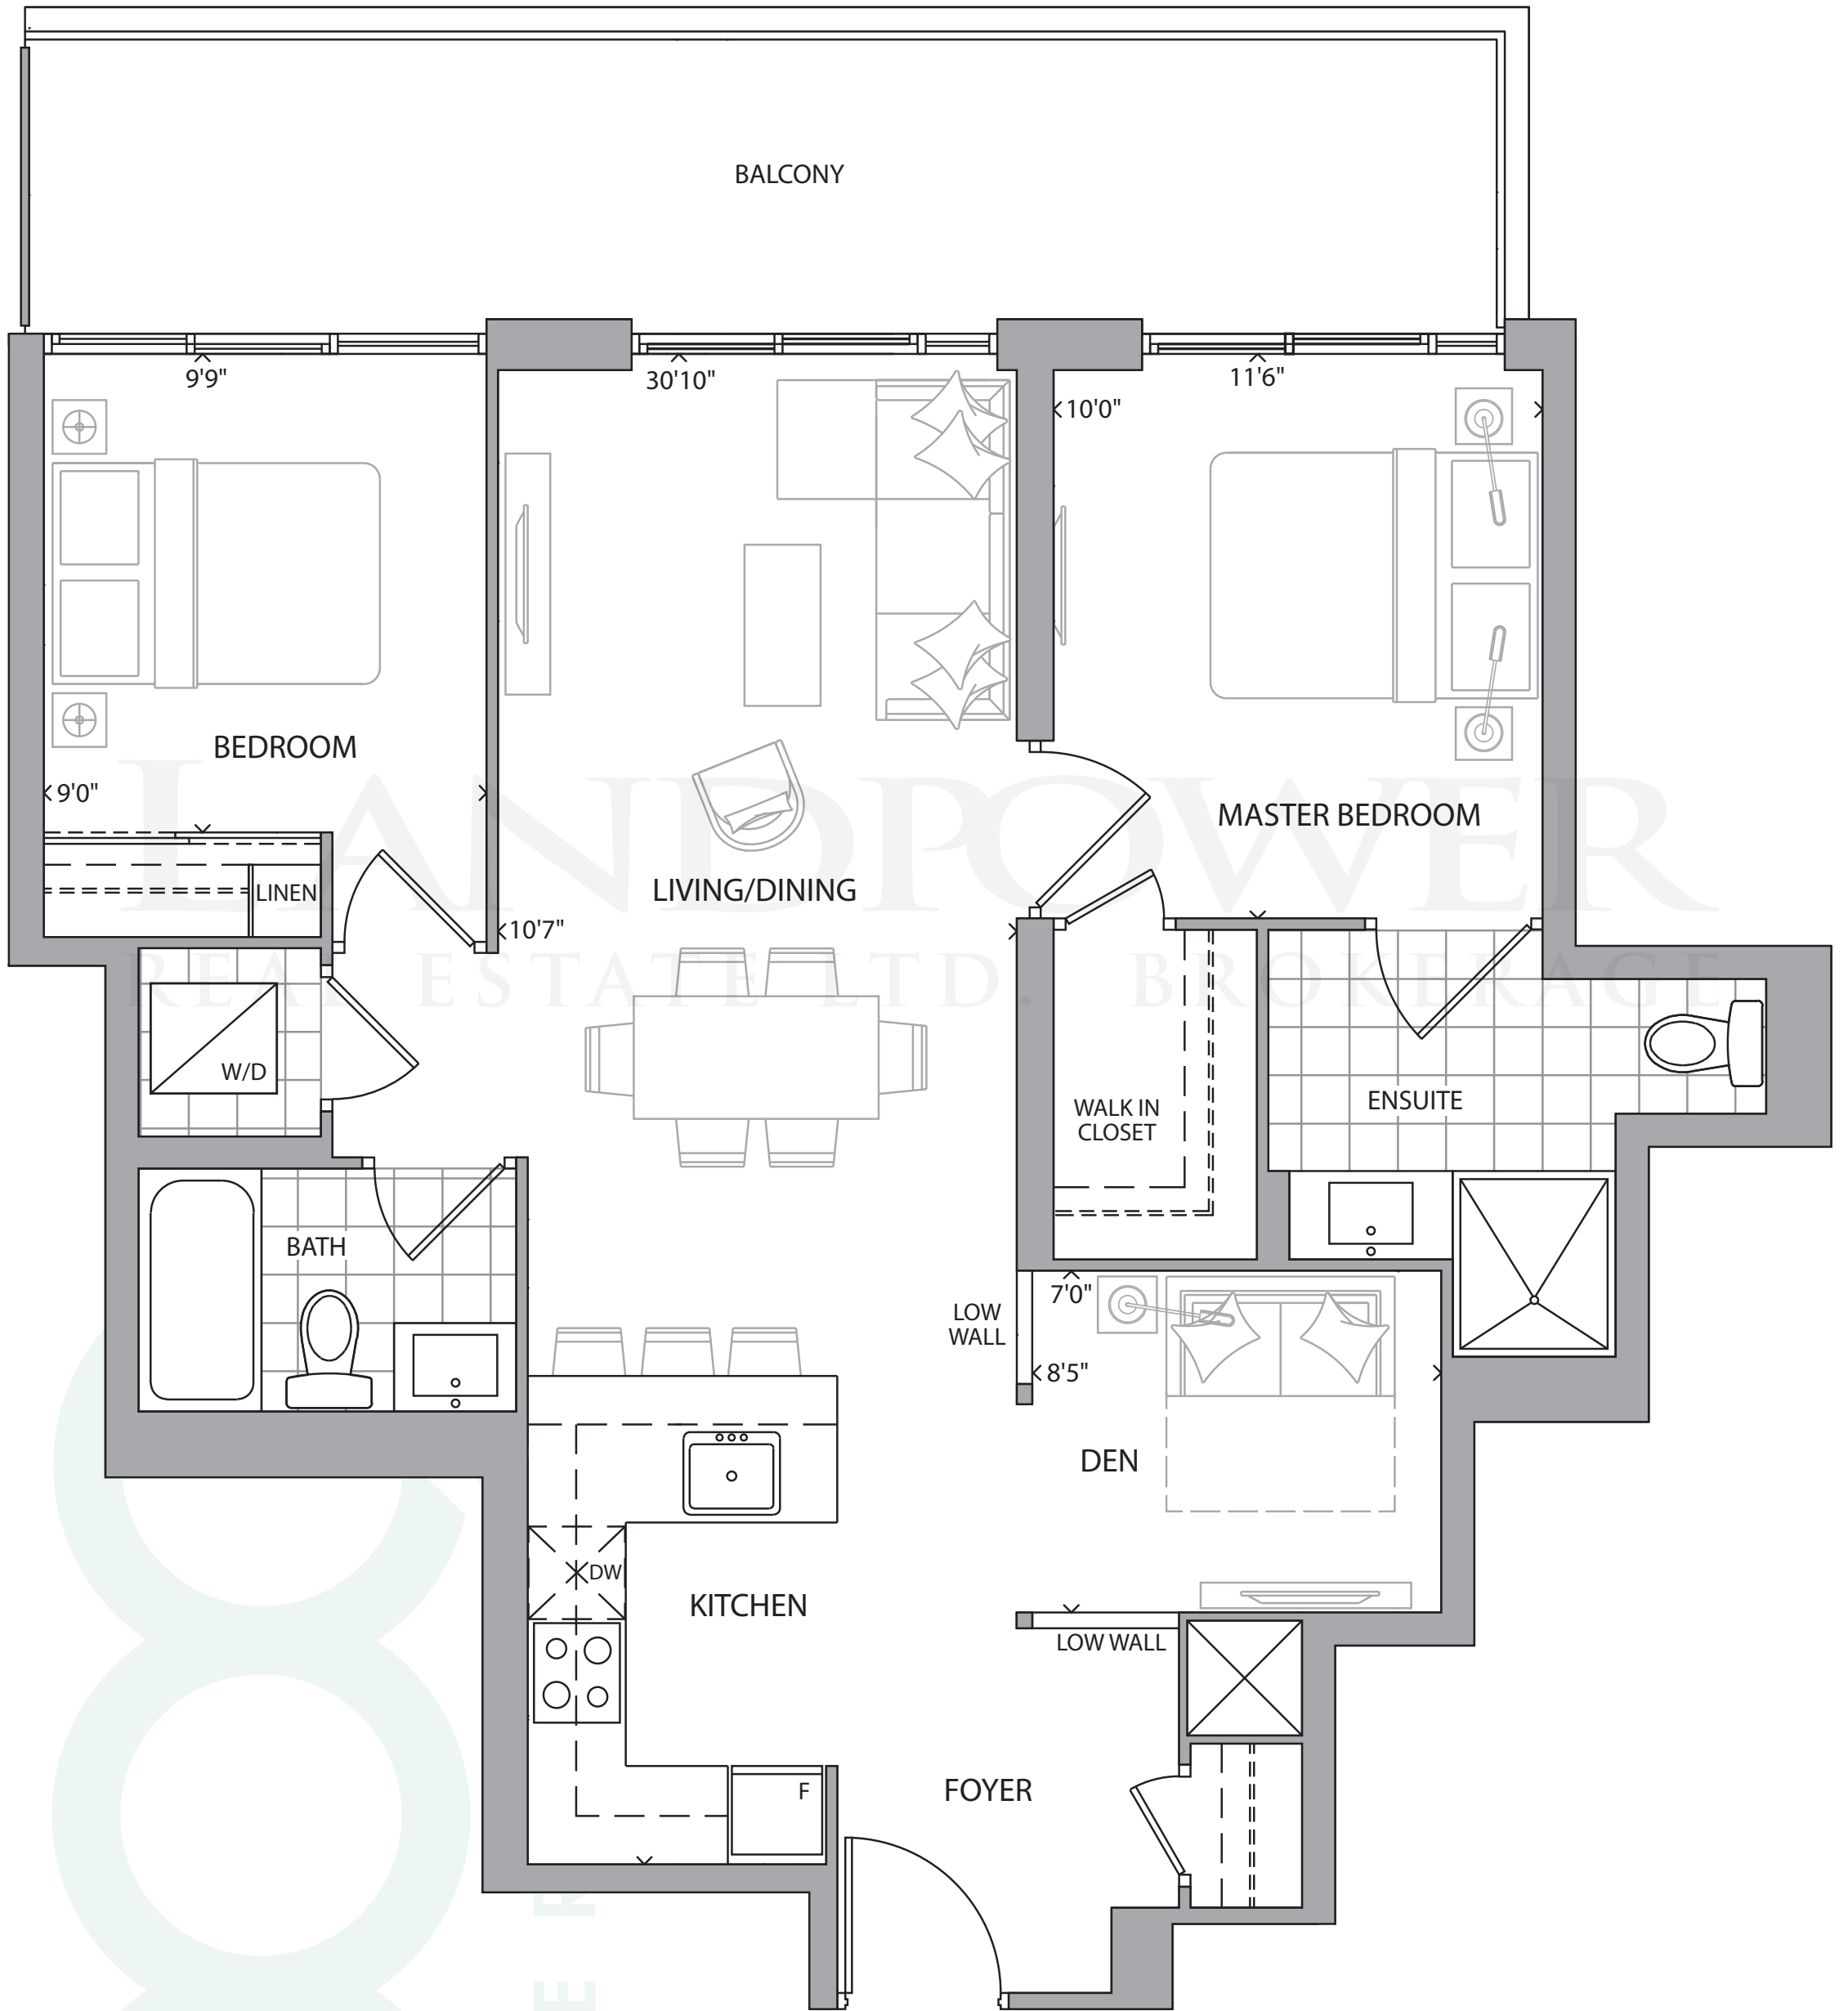

SUITE 1A+D

510

1 BEDROOM + DEN + 1.5 BATH
PLUS APPROX. 32 SQ FT BALCONY

SQ FT

FLOOR 3

FLOOR 4-15

FLOOR 16

FLOOR 17-18

SUITE 1B+D

578

1 BEDROOM + DEN + 2 BATH
PLUS APPROX. 30 SQ FT BALCONY

SQ FT

FLOOR 3

FLOOR 4-15

SUITE 1C+D

615 SQ FT

2 BEDROOM + DEN + 2 BATH
PLUS APPROX. 160 SQ FT BALCONY

SQ FT

SUITE 2B+D

883

2 BEDROOM + DEN + 2 BATH
PLUS APPROX. 189 SQ FT BALCONY

SQ FT

FLOOR 4-15

FLOOR 16

FLOOR 17-18

SUITE 2C+D

900

2 BEDROOM + DEN + 2 BATH
PLUS APPROX. 178 SQ FT BALCONY

SQ FT

FLOOR 3

FLOOR 4-15

SUITE 2D+D