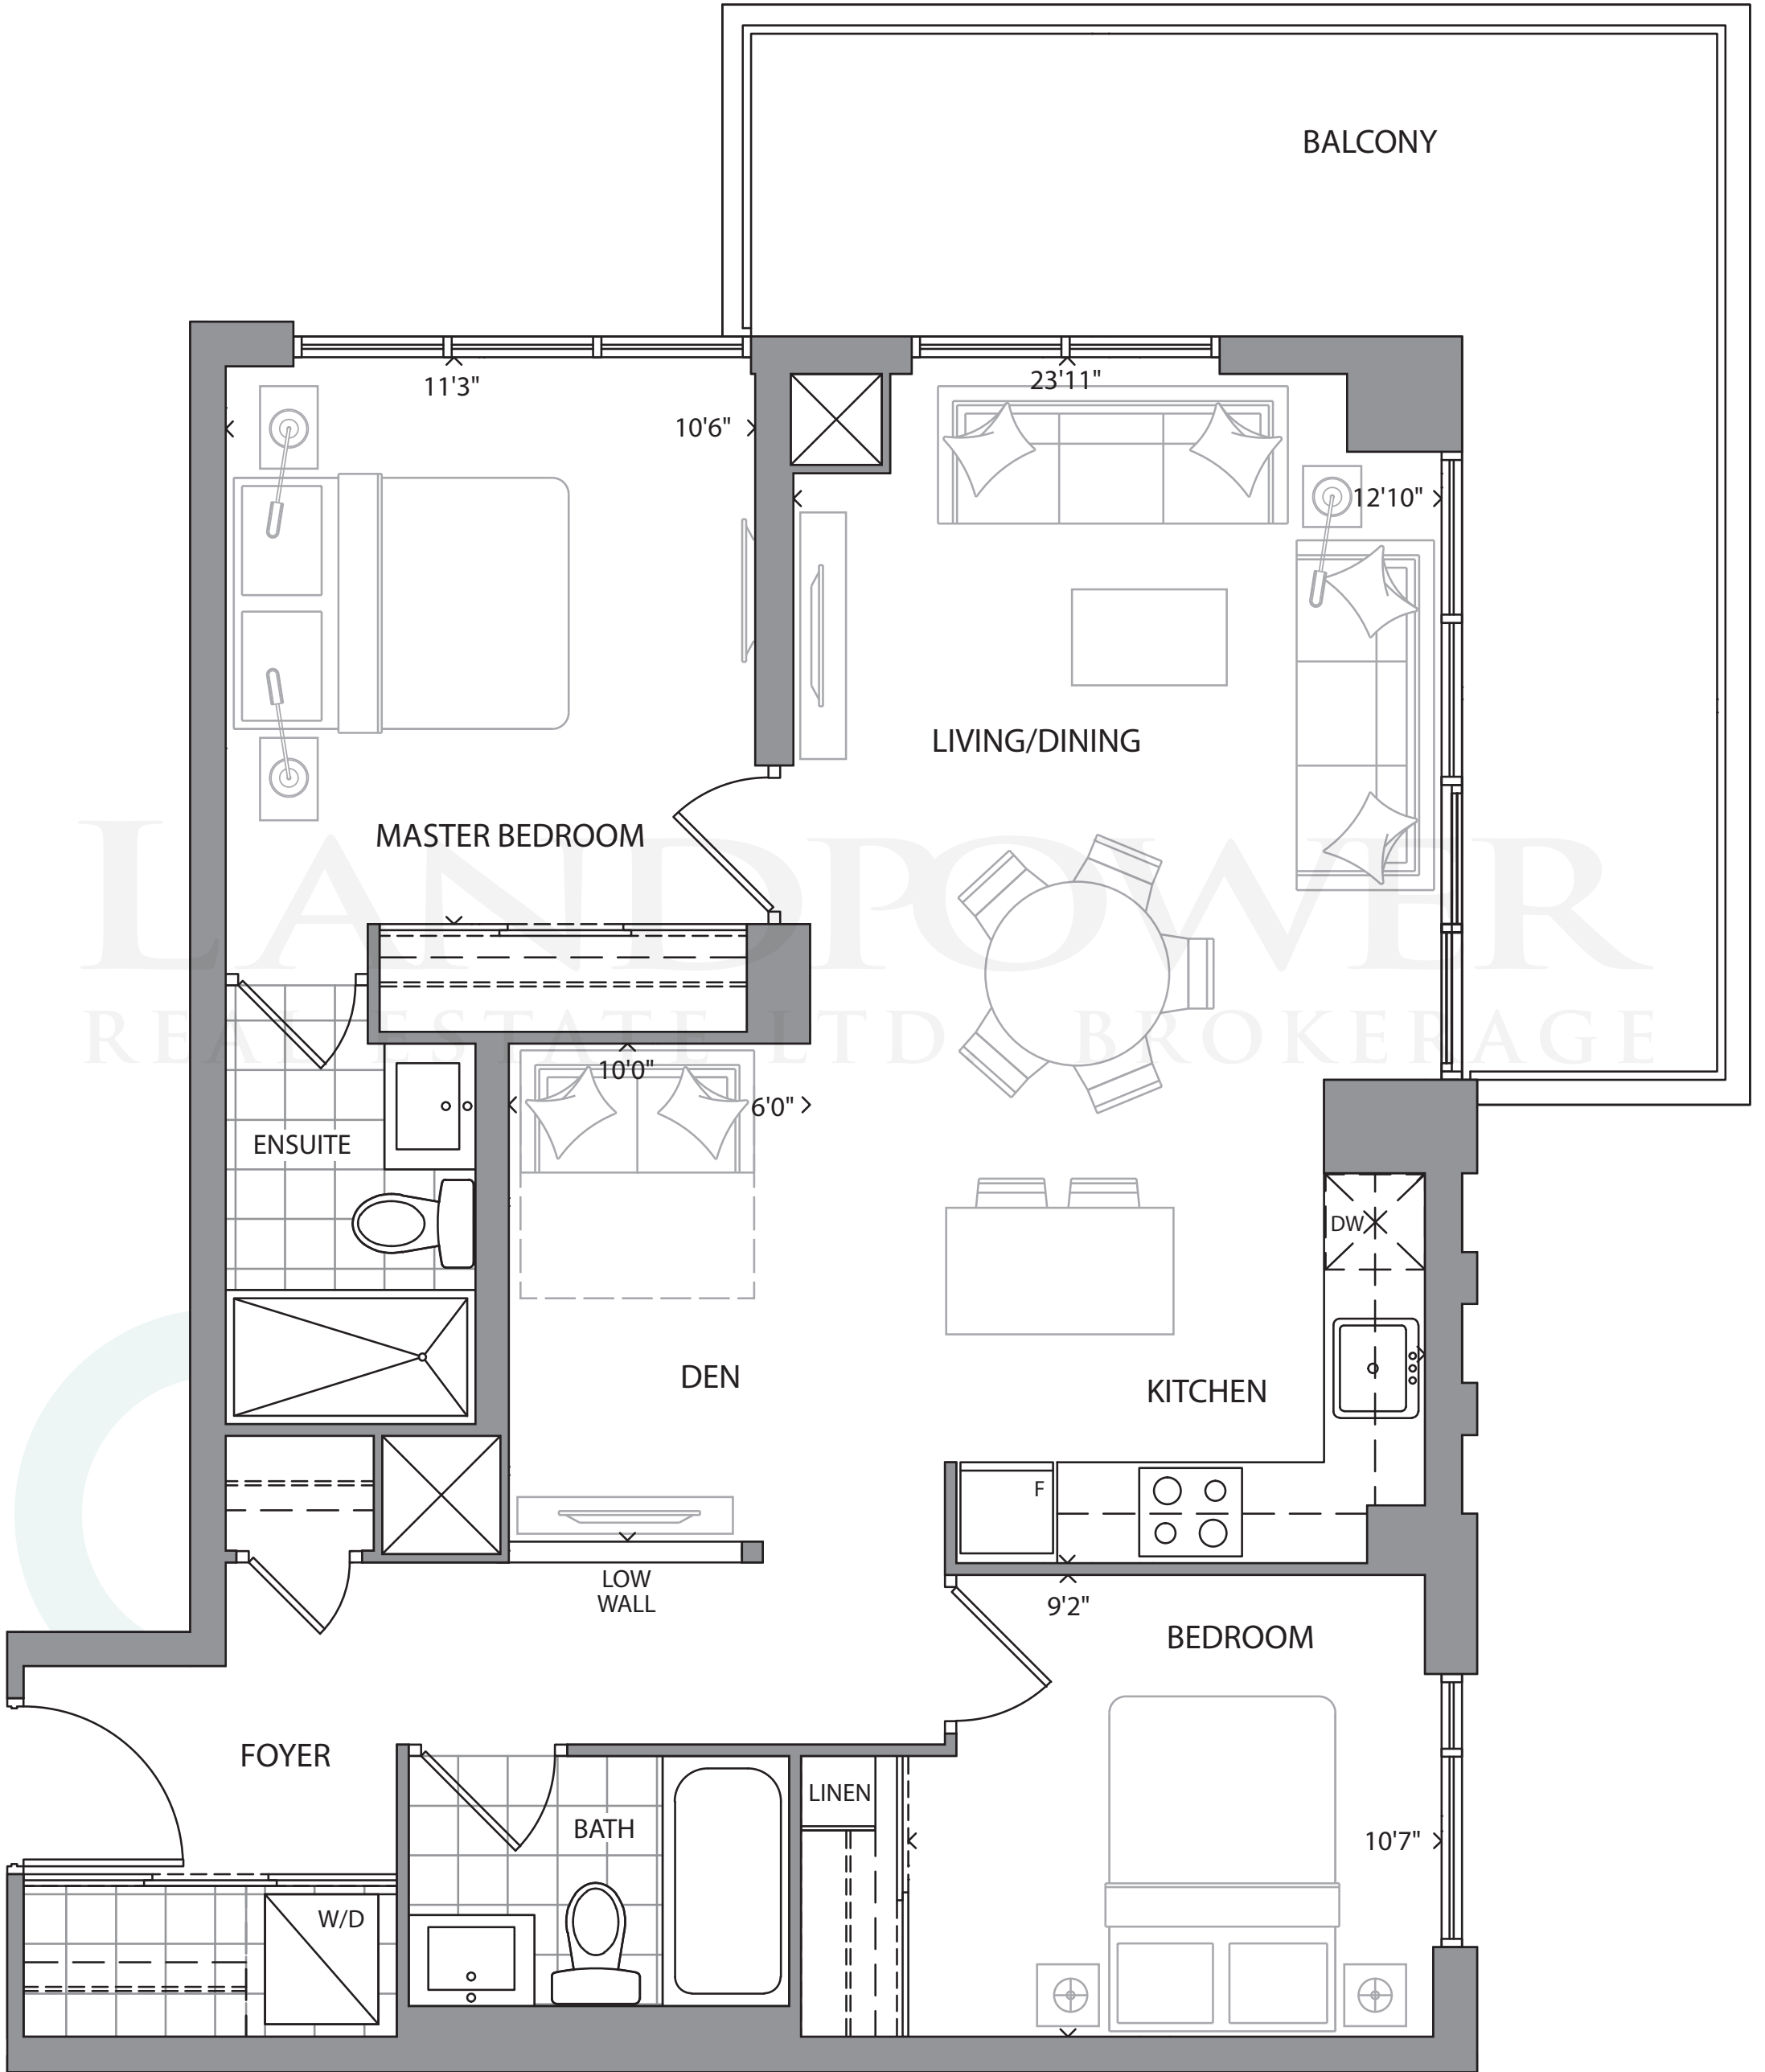

SUITE 1A+D

510

1 BEDROOM + DEN + 1.5 BATH
PLUS APPROX. 32 SQ FT BALCONY

SQ FT

FLOOR 3

FLOOR 4-15

FLOOR 16

FLOOR 17-18

SUITE 1B+D

578

1 BEDROOM + DEN + 2 BATH
PLUS APPROX. 30 SQ FT BALCONY

SQ FT

FLOOR 3

FLOOR 4-15

SUITE 1C+D

615 SQ FT

2 BEDROOM + DEN + 2 BATH
PLUS APPROX. 160 SQ FT BALCONY

SQ FT

SUITE 2B+D

883

2 BEDROOM + DEN + 2 BATH
PLUS APPROX. 189 SQ FT BALCONY

SQ FT

FLOOR 4-15

FLOOR 16

FLOOR 17-18

SUITE 2C+D

900

2 BEDROOM + DEN + 2 BATH
PLUS APPROX. 178 SQ FT BALCONY

SQ FT

FLOOR 3

FLOOR 4-15

SUITE 2D+D