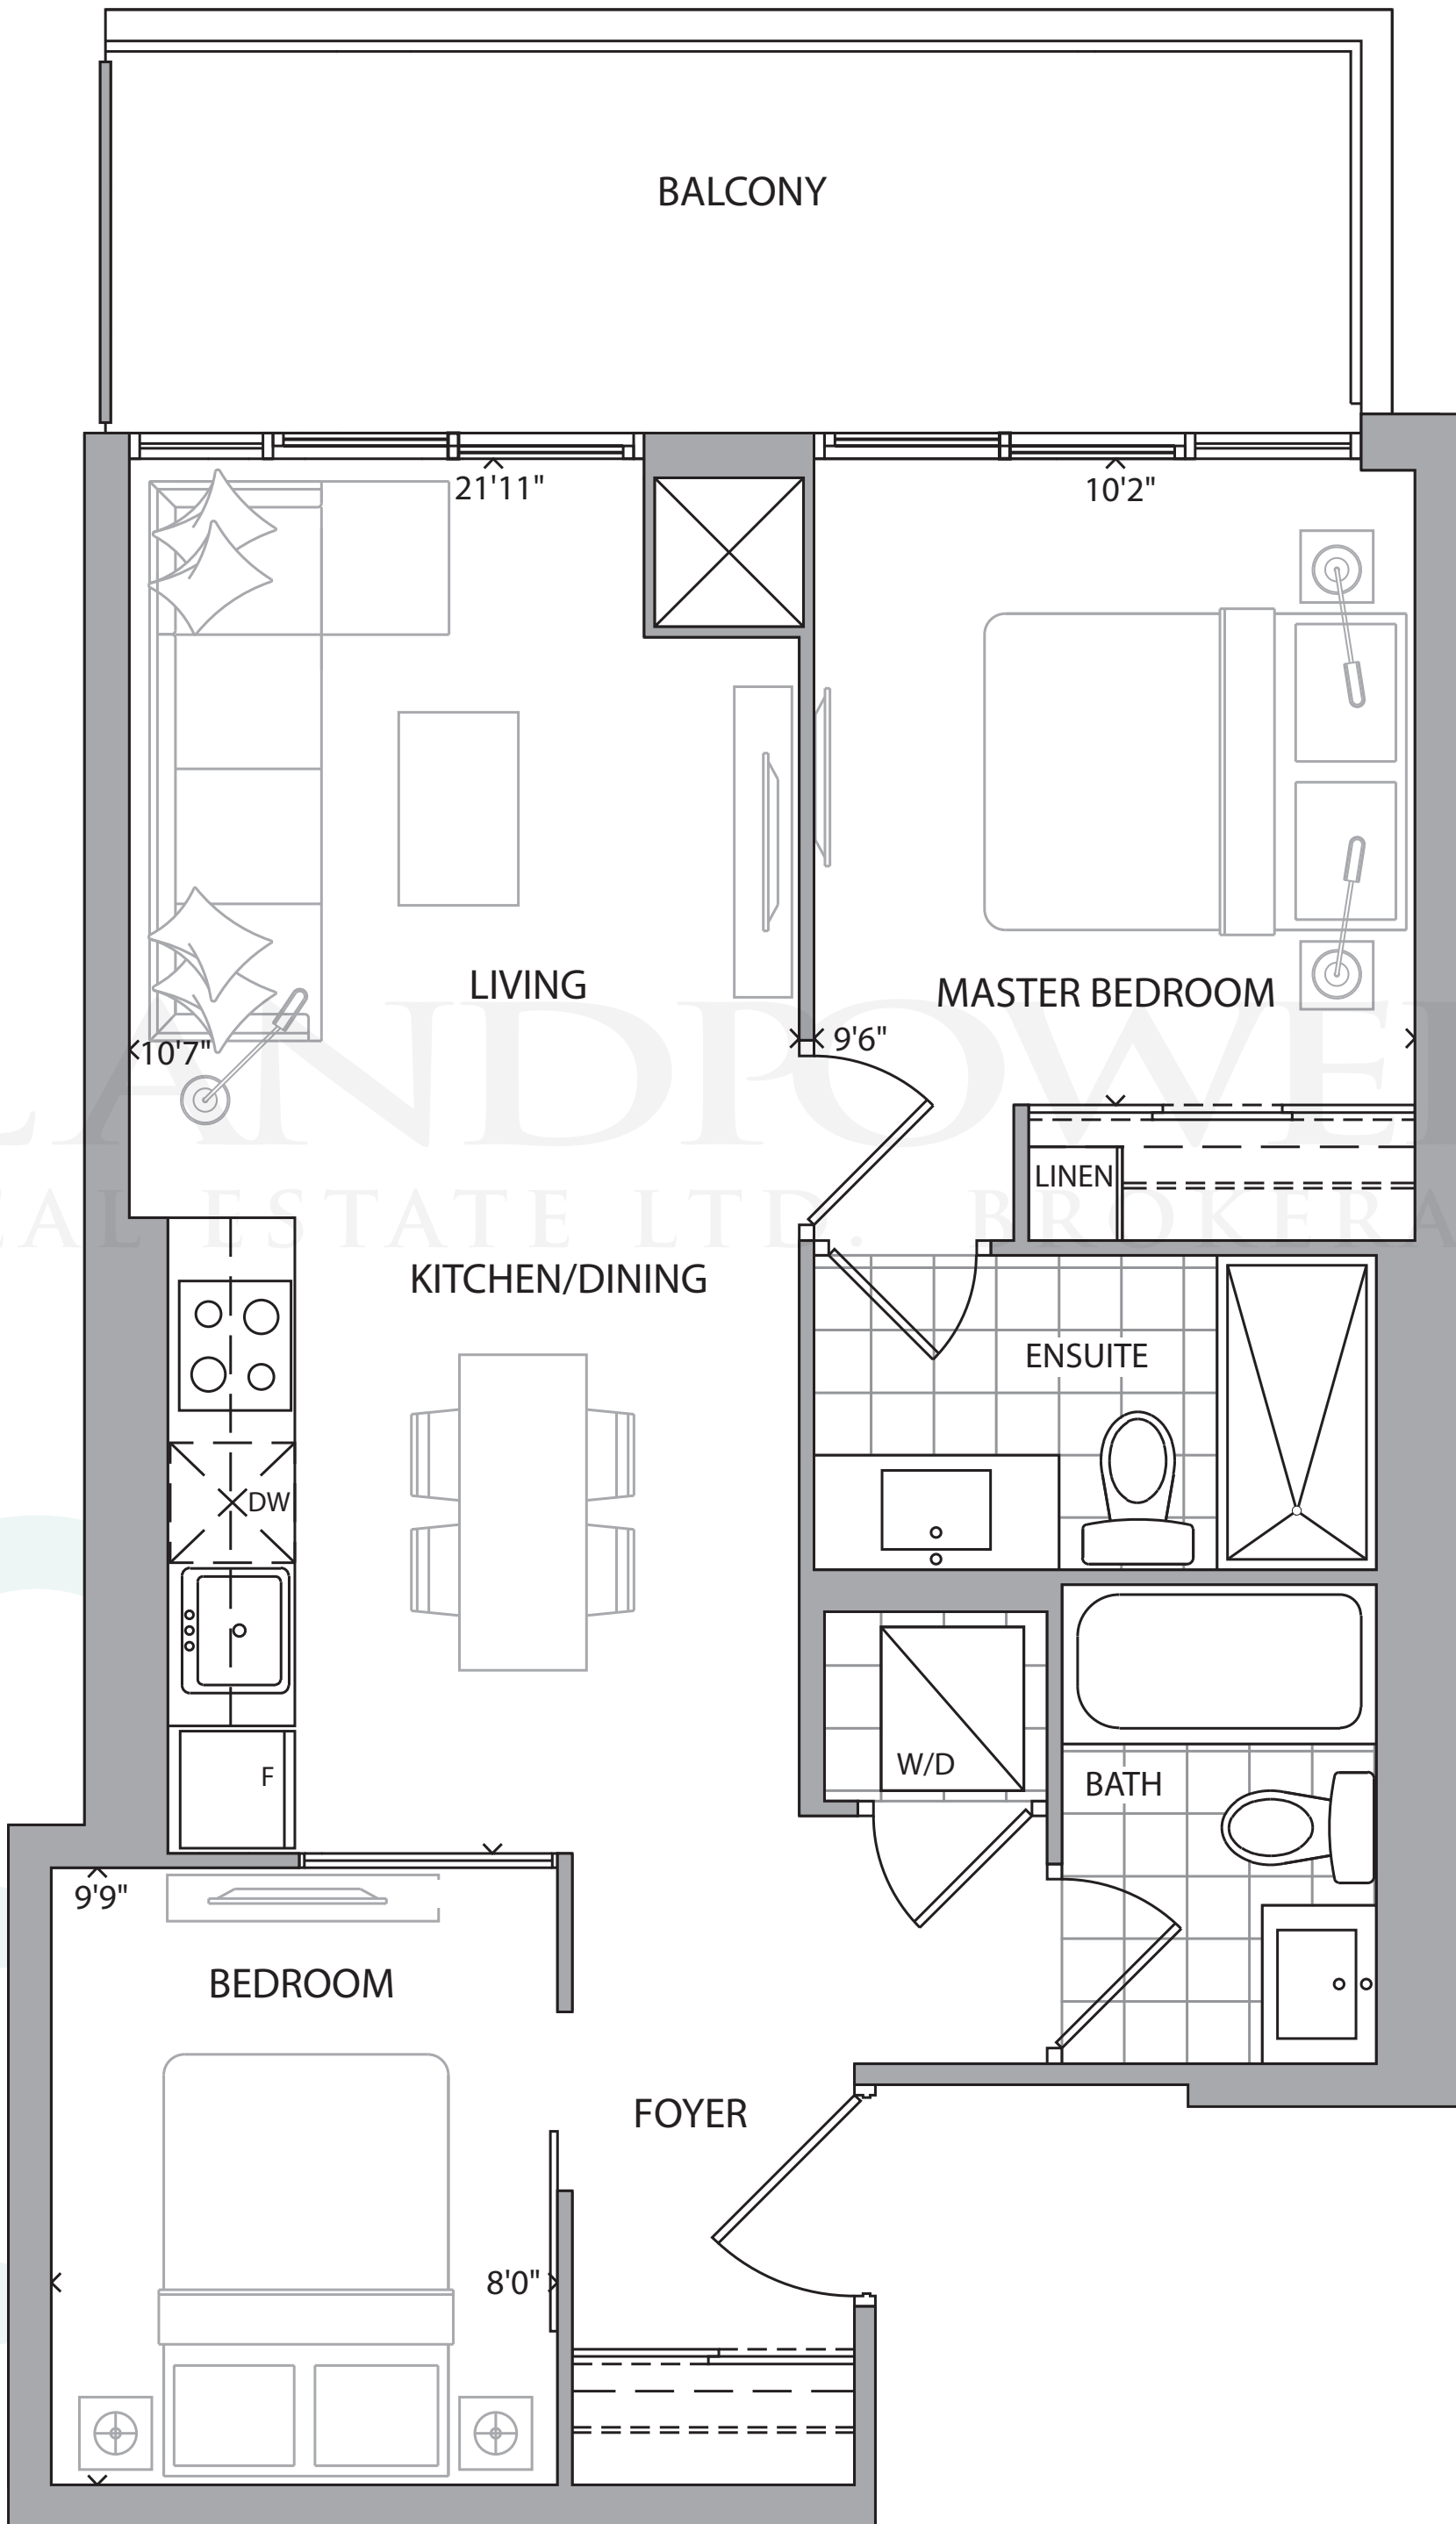

SUITE 1A+D

510

1 BEDROOM + DEN + 1.5 BATH
PLUS APPROX. 32 SQ FT BALCONY

SQ FT

FLOOR 3

FLOOR 4-15

FLOOR 16

FLOOR 17-18

SUITE 1B+D

578

1 BEDROOM + DEN + 2 BATH
PLUS APPROX. 30 SQ FT BALCONY

SQ FT

FLOOR 3

FLOOR 4-15

SUITE 1C+D

615 SQ FT

1 BEDROOM + DEN + 2 BATH
PLUS APPROX. 101 SQ FT BALCONY

SUITE 2A

636

2 BEDROOM + 2 BATH
PLUS APPROX. 125 SQ FT BALCONY

SQ FT

FLOOR 3

FLOOR 4-15

SUITE 2B

644

2 BEDROOM + 2 BATH
PLUS APPROX. 117 SQ FT BALCONY

SQ FT

FLOOR 4-15

FLOOR 16

FLOOR 17-18

SUITE 2A+D

822