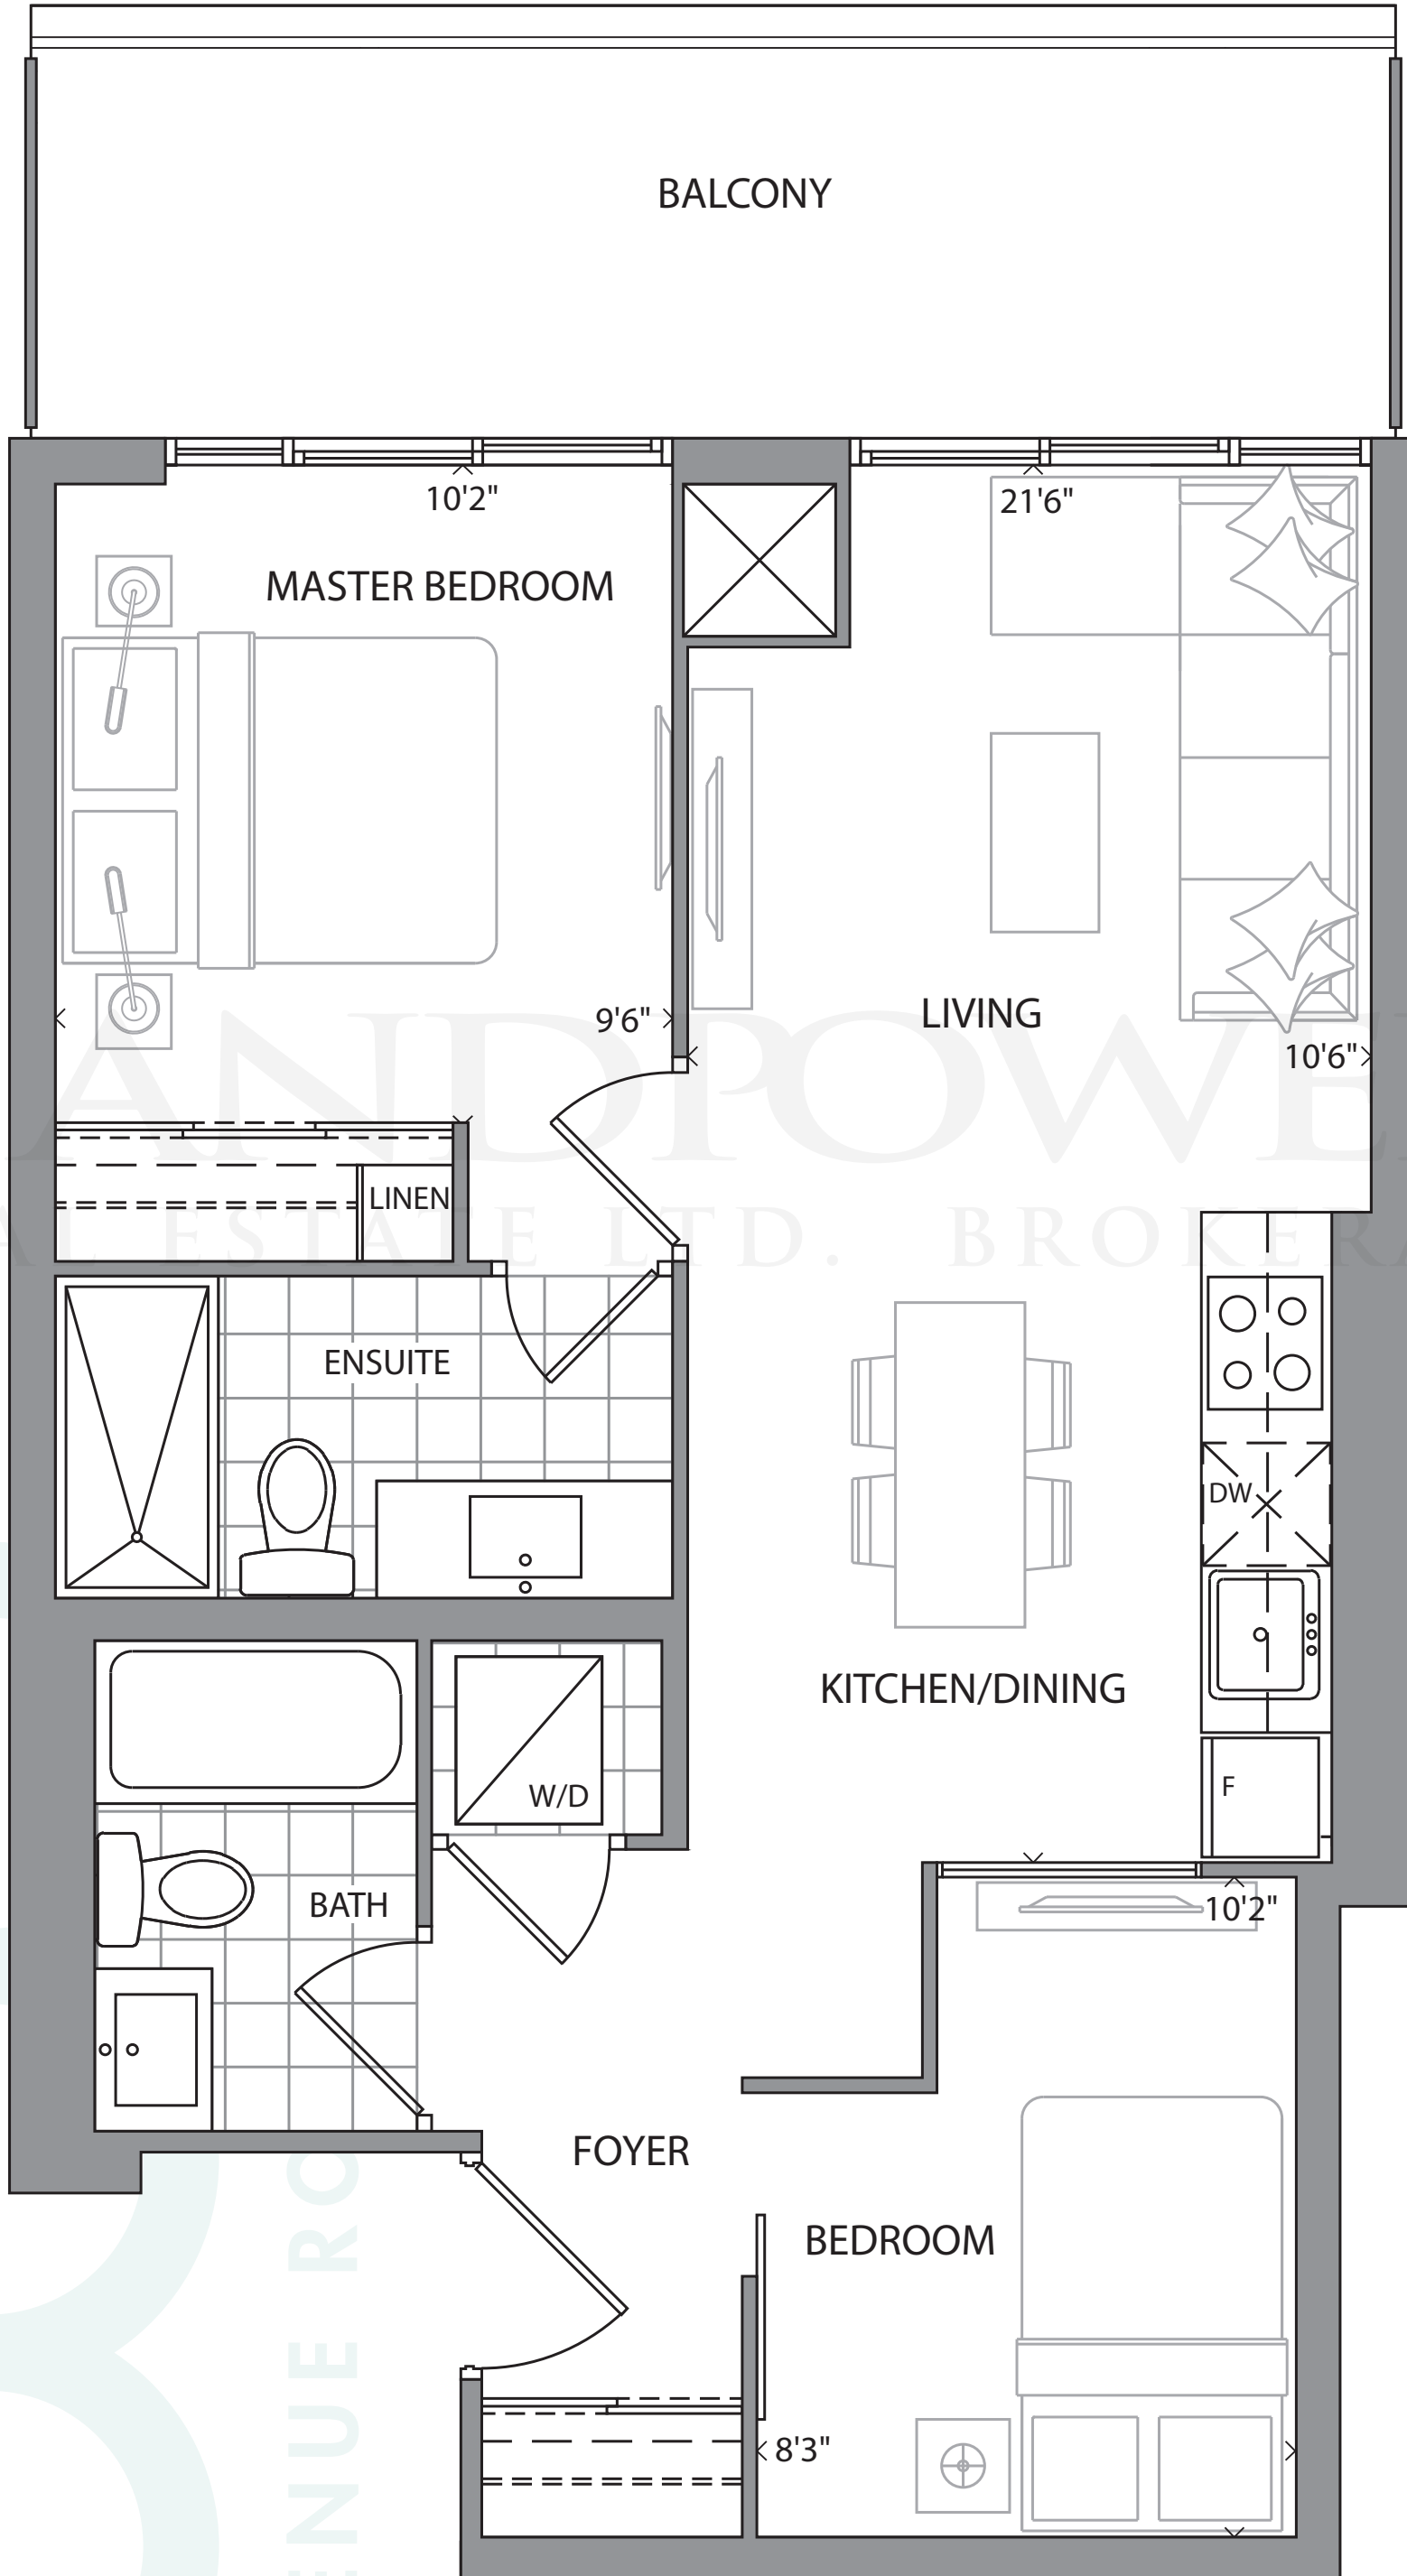

SUITE 1A+D

510

1 BEDROOM + DEN + 1.5 BATH
PLUS APPROX. 32 SQ FT BALCONY

SQ FT

FLOOR 3

FLOOR 4-15

FLOOR 16

FLOOR 17-18

SUITE 1B+D

578

1 BEDROOM + DEN + 2 BATH
PLUS APPROX. 30 SQ FT BALCONY

SQ FT

FLOOR 3

FLOOR 4-15

SUITE 1C+D

615 SQ FT

1 BEDROOM + DEN + 2 BATH
PLUS APPROX. 101 SQ FT BALCONY

SUITE 2A

636

2 BEDROOM + 2 BATH
PLUS APPROX. 125 SQ FT BALCONY

SQ FT

FLOOR 3

FLOOR 4-15

SUITE 2B

644

2 BEDROOM + 2 BATH
PLUS APPROX. 117 SQ FT BALCONY

SQ FT

FLOOR 4-15

FLOOR 16

FLOOR 17-18

SUITE 2A+D

822