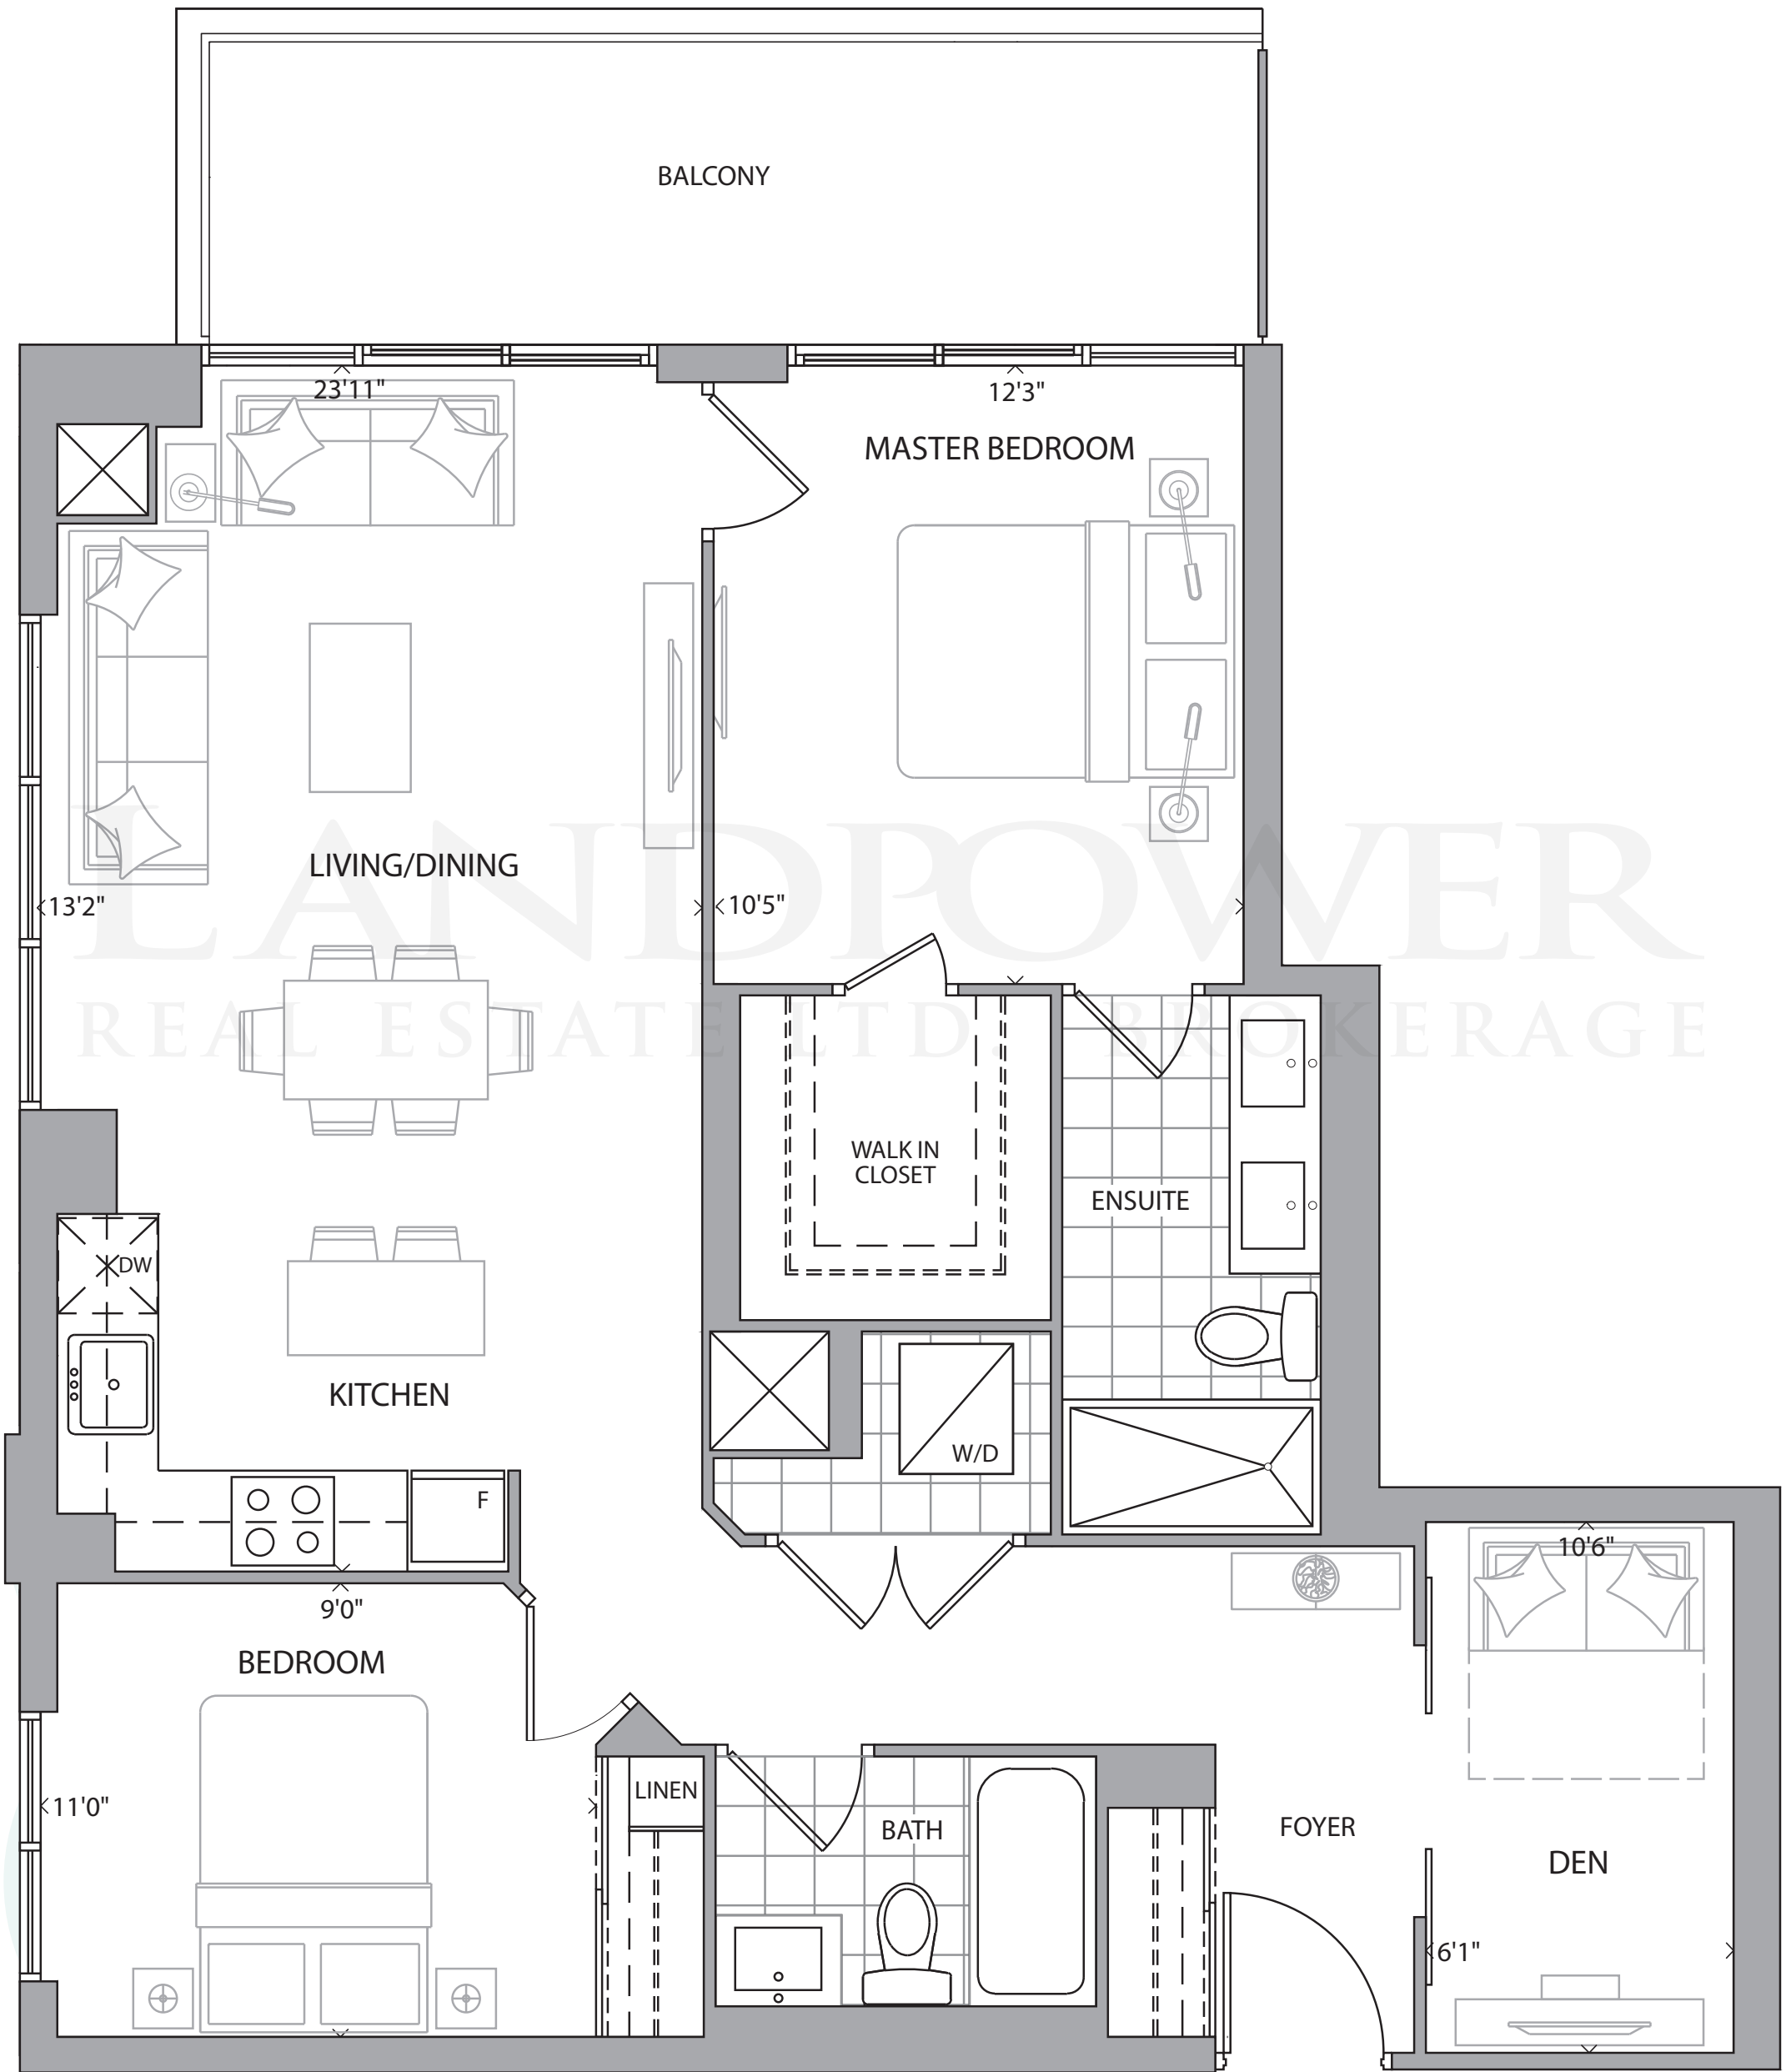

SUITE 1A+D

510

1 BEDROOM + DEN + 1.5 BATH
PLUS APPROX. 32 SQ FT BALCONY

SQ FT

FLOOR 3

FLOOR 4-15

FLOOR 16

FLOOR 17-18

SUITE 1B+D

578

1 BEDROOM + DEN + 2 BATH
PLUS APPROX. 30 SQ FT BALCONY

SQ FT

FLOOR 3

FLOOR 4-15

SUITE 1C+D

615 SQ FT

FLOOR 17-18

SUITE 2C+D

900

2 BEDROOM + DEN + 2 BATH
PLUS APPROX. 178 SQ FT BALCONY

SQ FT

FLOOR 3

FLOOR 4-15

SUITE 2D+D

967

2 BEDROOM + DEN + 2 BATH
PLUS APPROX. 125 SQ FT BALCONY

SQ FT

FLOOR 3

FLOOR 4-15

SUITE 3A

1055 SQ FT

3 BEDROOM + 2.5 BATH
 PLUS APPROX. 207 SQ FT BALCONY
 & APPROX. 48 SQ FT BALCONY