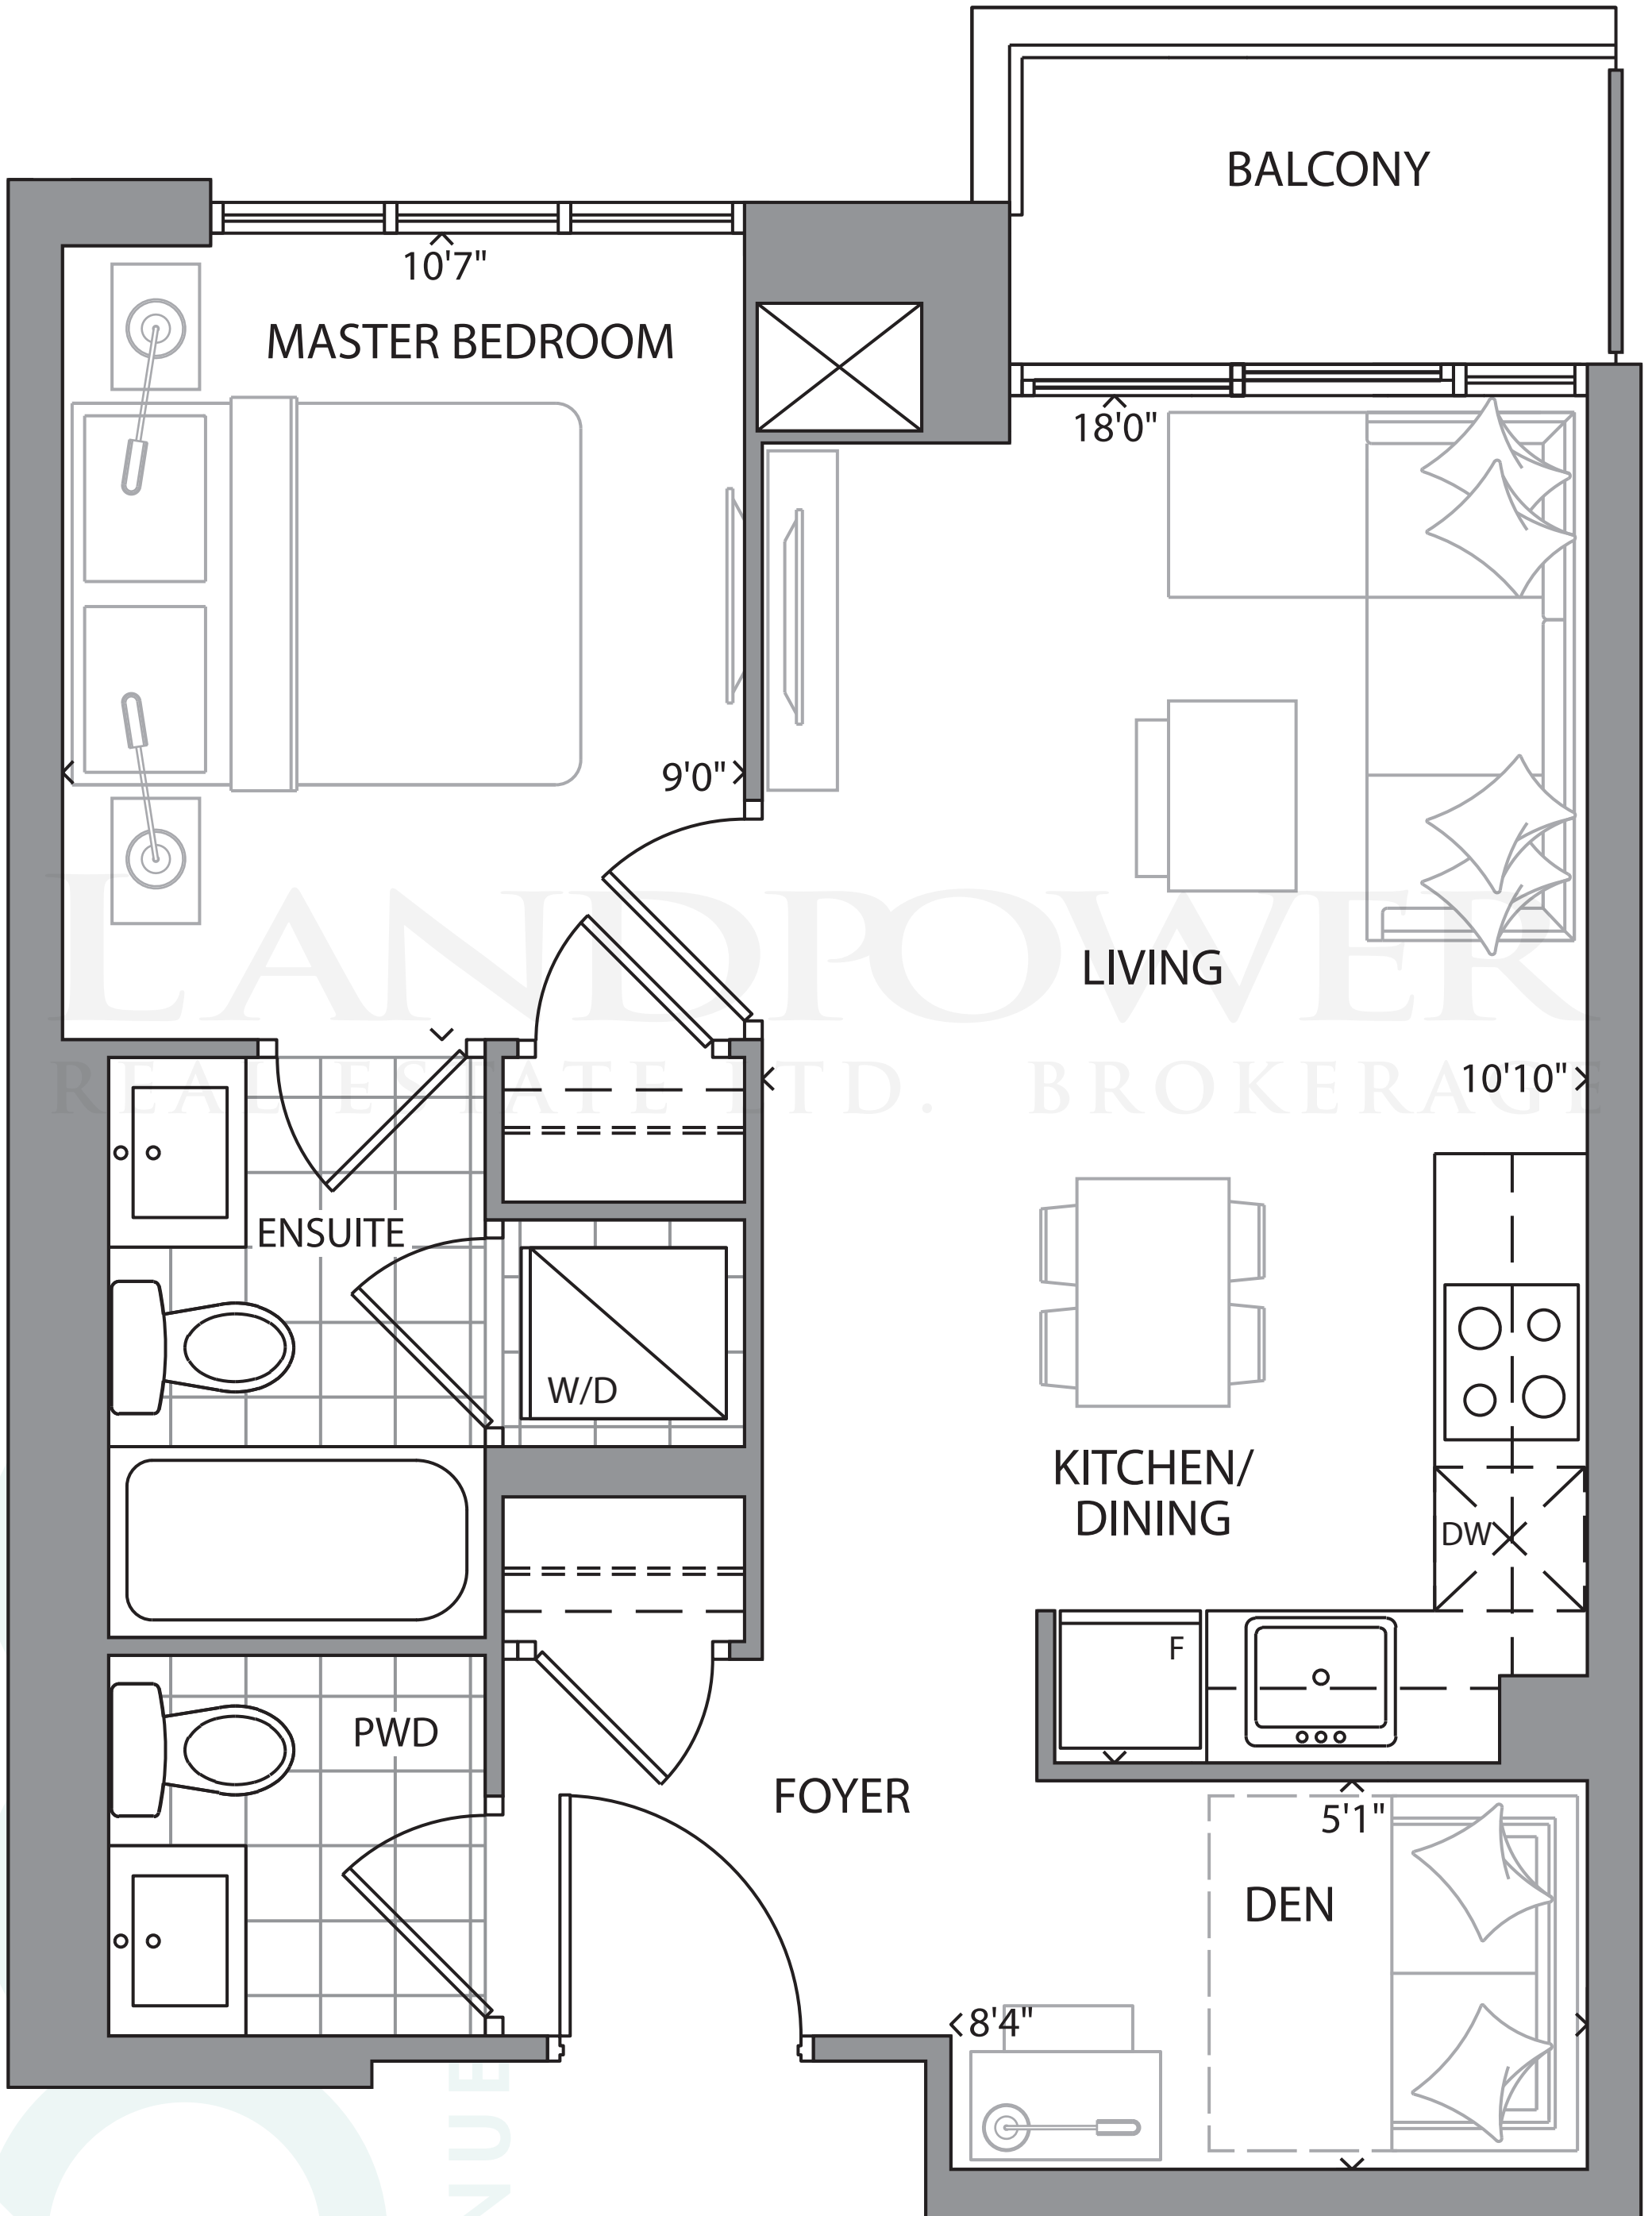

SUITE 1A+D

510

1 BEDROOM + DEN + 1.5 BATH
PLUS APPROX. 32 SQ FT BALCONY

SQ FT

FLOOR 3

FLOOR 4-15

FLOOR 16

FLOOR 17-18

SUITE 1B+D

578

1 BEDROOM + DEN + 2 BATH
PLUS APPROX. 30 SQ FT BALCONY

SQ FT

FLOOR 3

FLOOR 4-15

SUITE 1C+D

615 SQ FT

1 BEDROOM + DEN + 2 BATH
PLUS APPROX. 101 SQ FT BALCONY

SUITE 2A

636

2 BEDROOM + 2 BATH
PLUS APPROX. 125 SQ FT BALCONY

SQ FT

FLOOR 3

FLOOR 4-15

SUITE 2B

FLOOR 17-18

SUITE 2C+D

900

2 BEDROOM + DEN + 2 BATH
PLUS APPROX. 178 SQ FT BALCONY

SQ FT

FLOOR 3

FLOOR 4-15

SUITE 2D+D