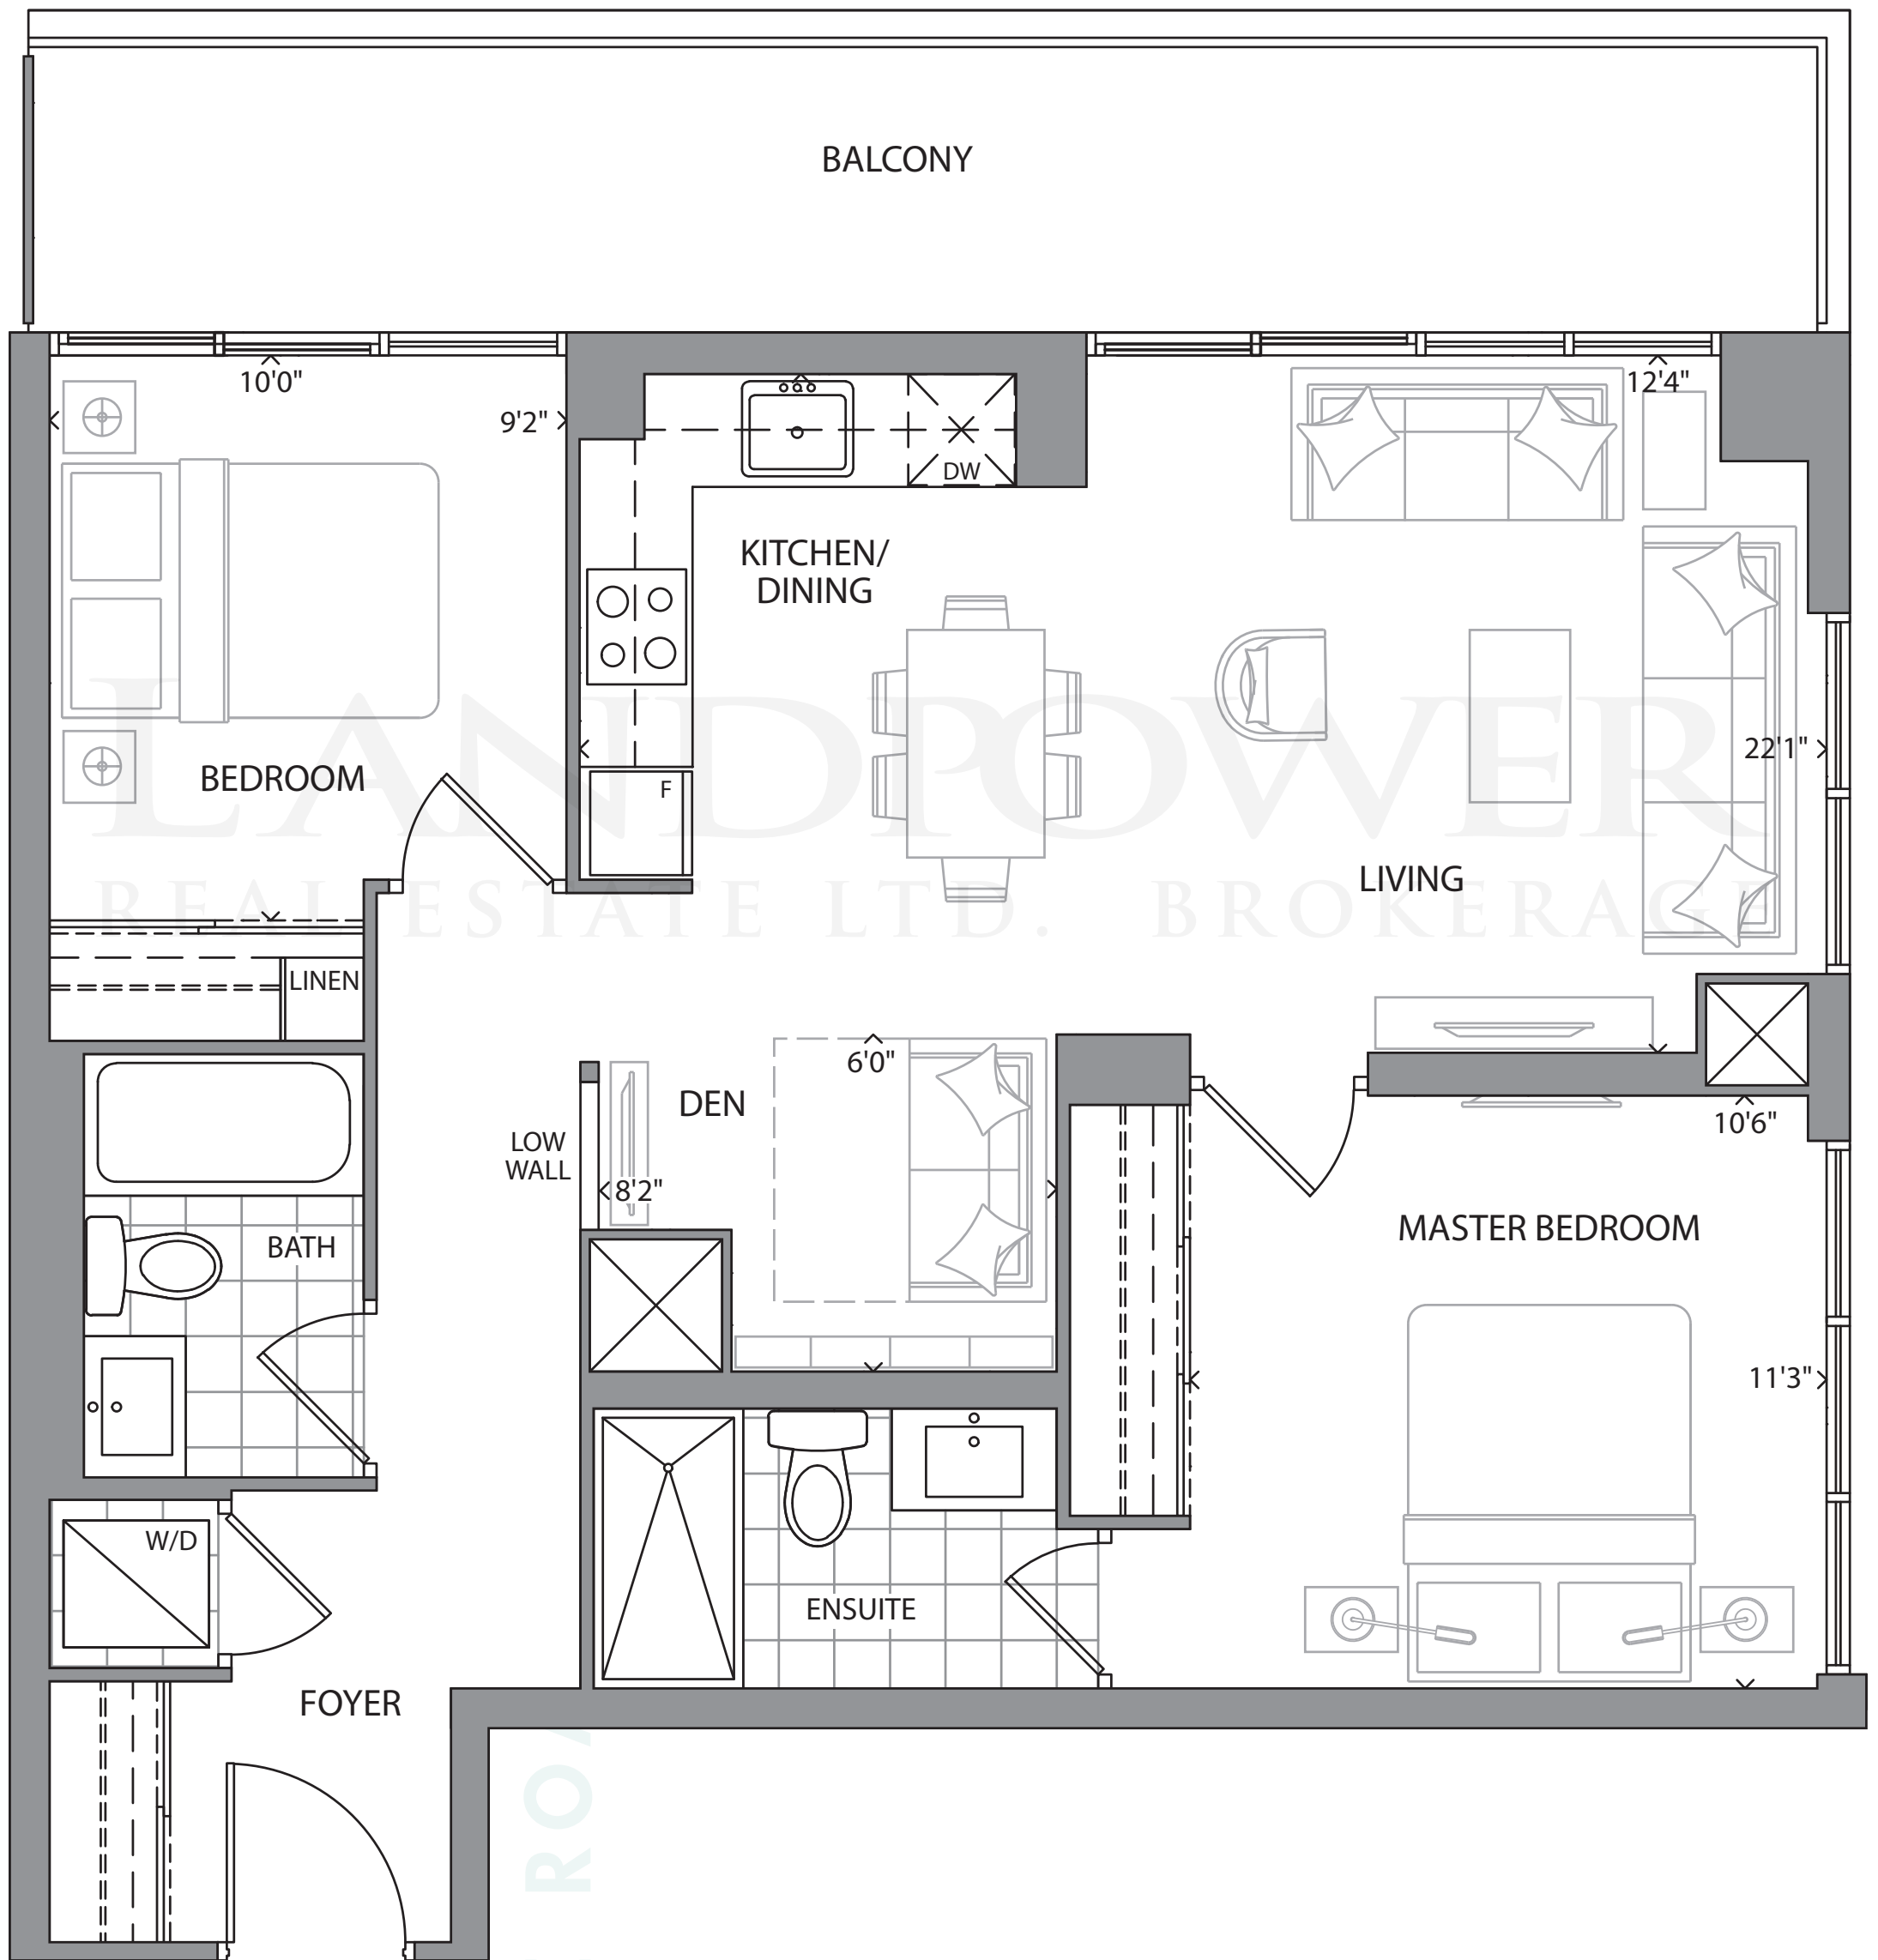

SUITE 2A+D

822

2 BEDROOM + DEN + 2 BATH
PLUS APPROX. 160 SQ FT BALCONY

SQ FT