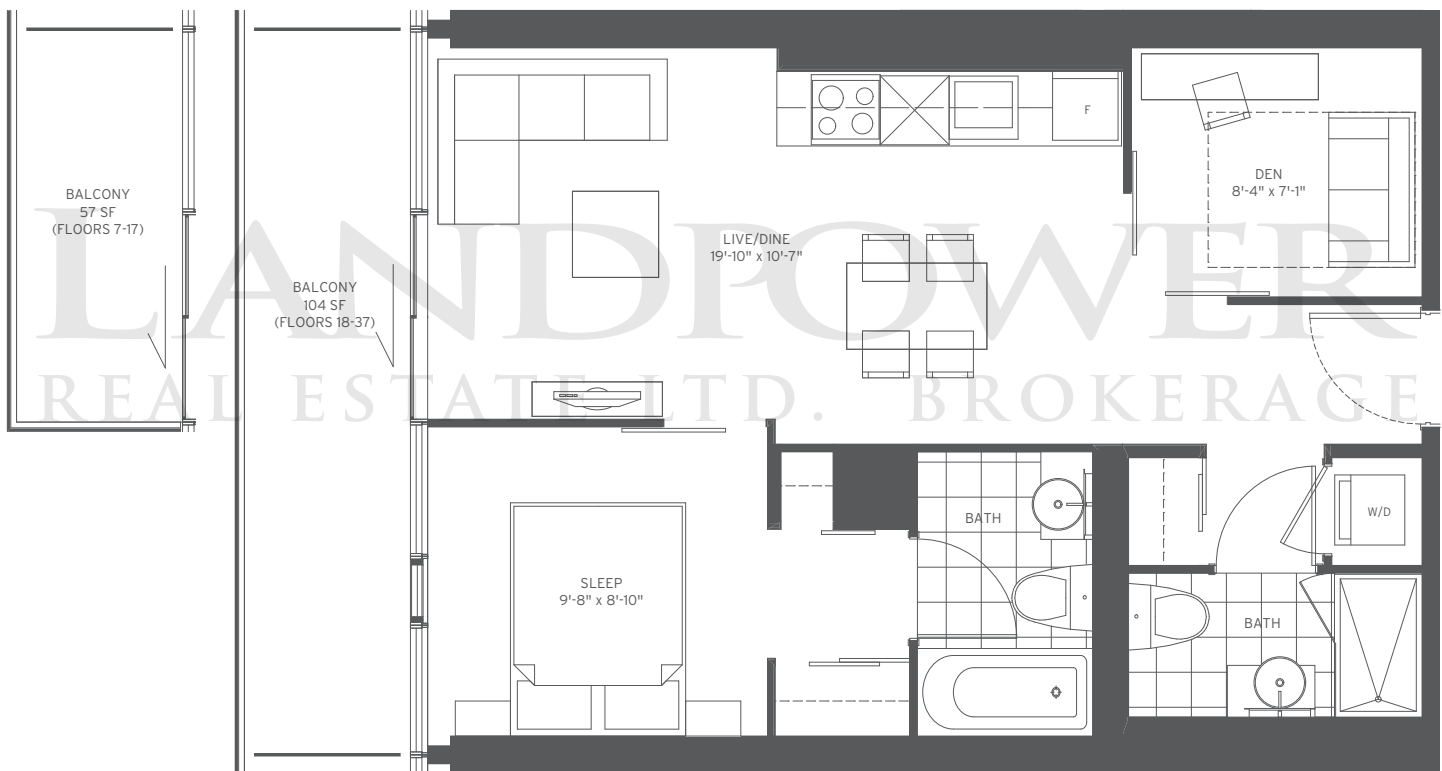

# suite 331

STUDIO

INSIDE 331 SF OUTSIDE 101 SF TOTAL 432 SF

# suite 794B

TWO BEDROOM

INSIDE 794 SF OUTSIDE 311 SF TOTAL 1105 SF

# suite 681B

TWO BEDROOM

INSIDE 681 SF OUTSIDE 291 SF TOTAL 972 SF

# suite 615

ONE BEDROOM + DEN

**INSIDE** 615 SF **OUTSIDE** 57 SF **TOTAL** 672 SF (FLOORS 7-17)  
**INSIDE** 615 SF **OUTSIDE** 104 SF **TOTAL** 719 SF (FLOORS 18-37)