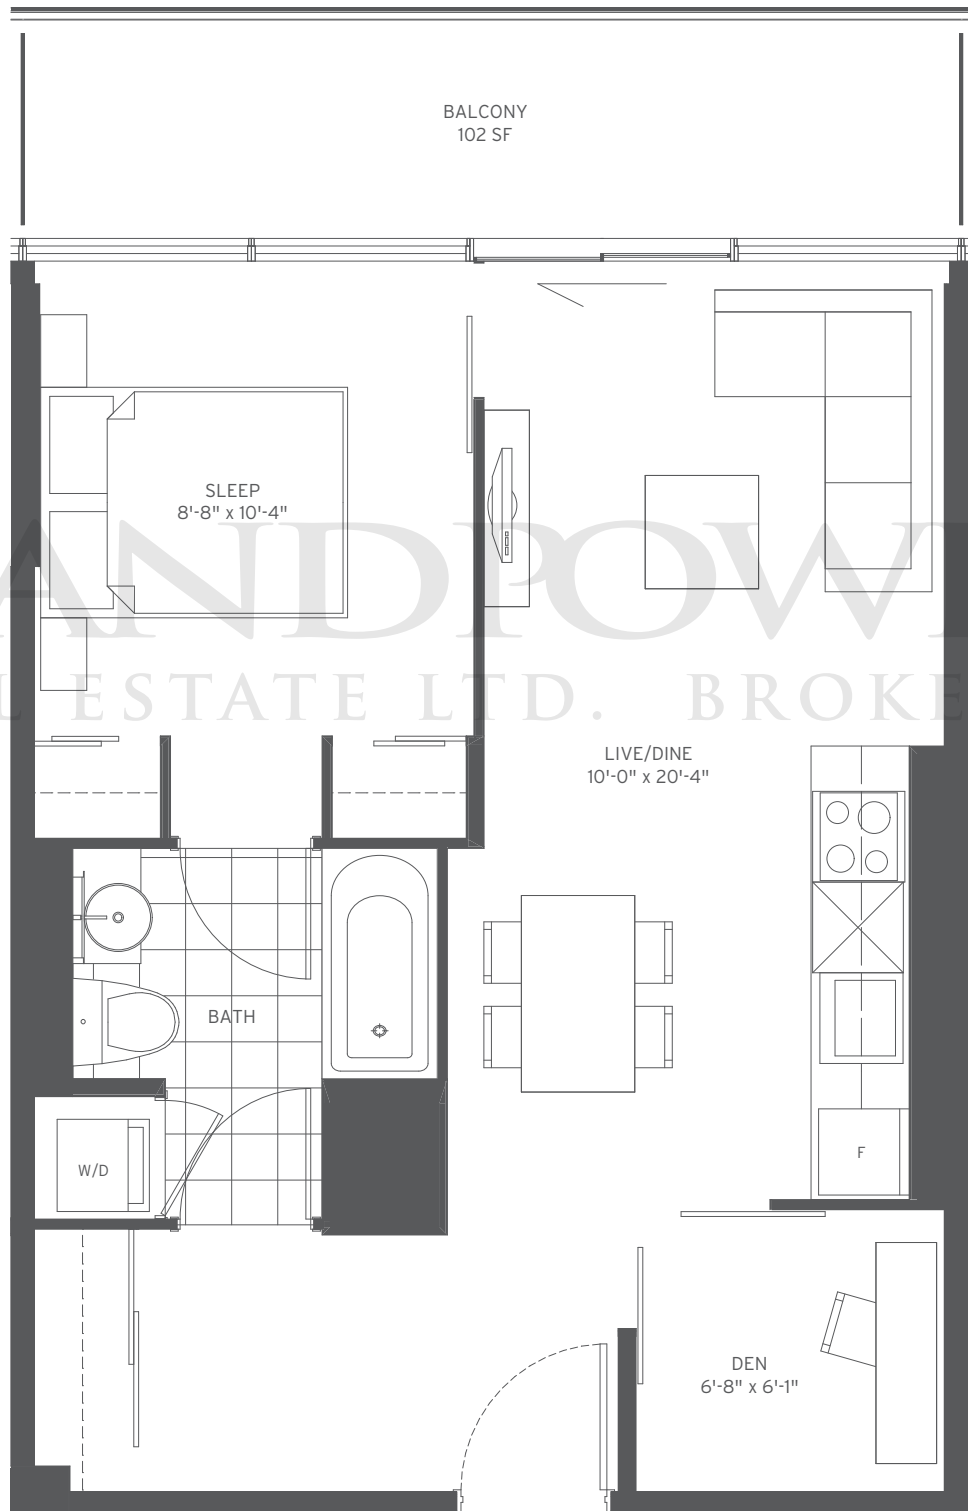

# suite 331

STUDIO

INSIDE 331 SF OUTSIDE 101 SF TOTAL 432 SF

# suite 681B

TWO BEDROOM

INSIDE 681 SF OUTSIDE 291 SF TOTAL 972 SF

# suite 615

ONE BEDROOM + DEN

**INSIDE** 615 SF **OUTSIDE** 57 SF **TOTAL** 672 SF (FLOORS 7-17)  
**INSIDE** 615 SF **OUTSIDE** 104 SF **TOTAL** 719 SF (FLOORS 18-37)

# suite564

ONE BEDROOM + DEN

INSIDE 564 SF OUTSIDE 102 SF TOTAL 666 SF