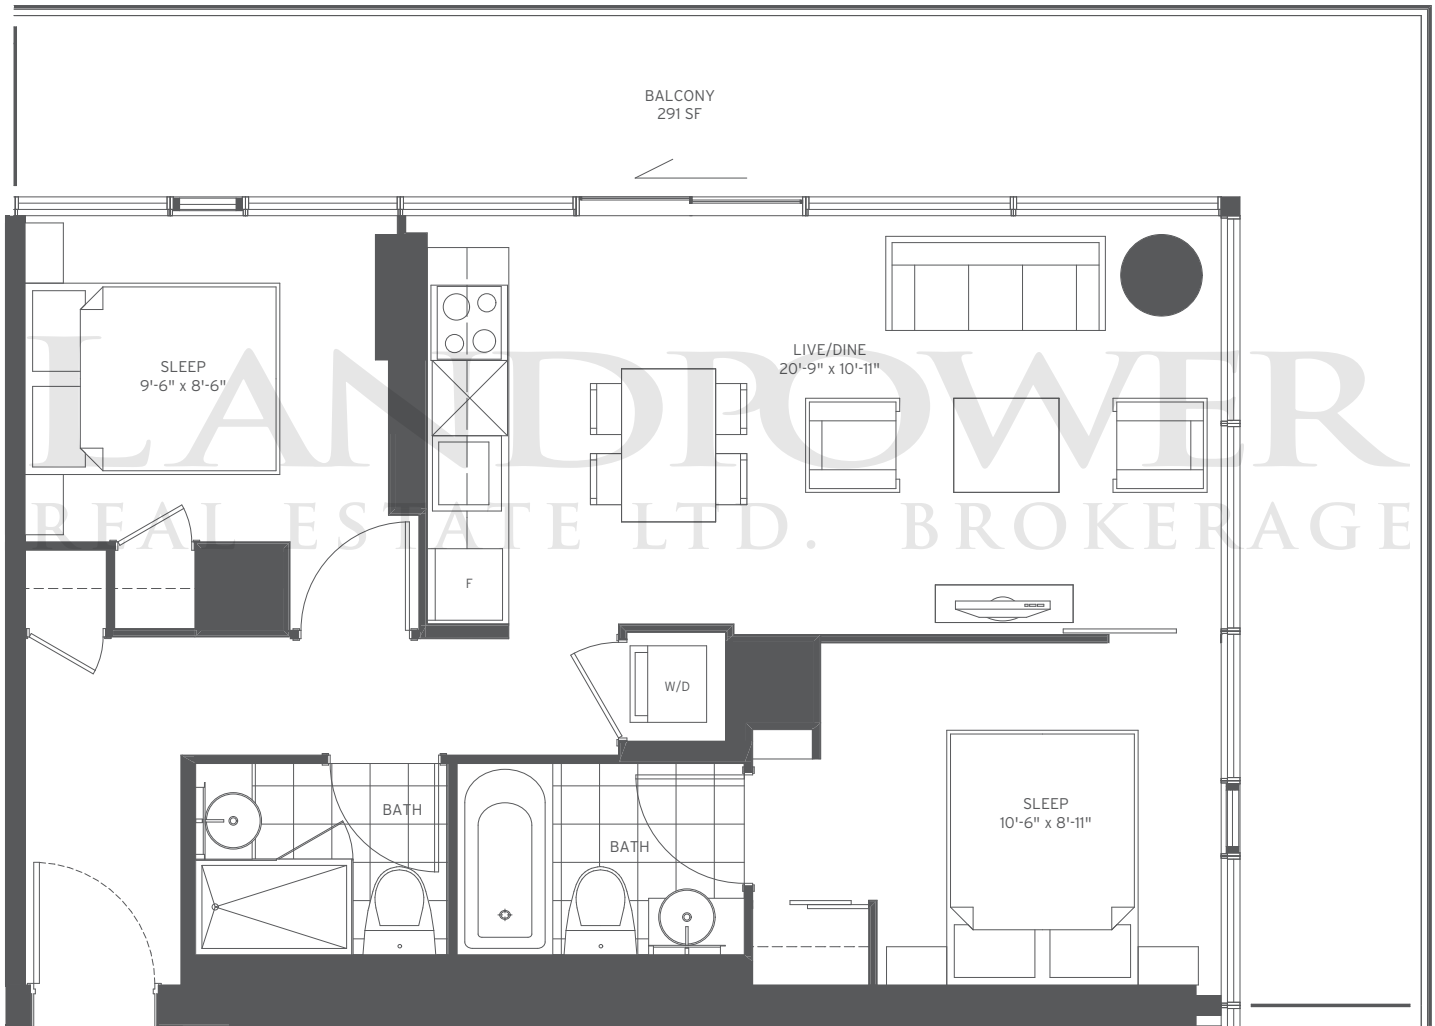

# suite 331

STUDIO

INSIDE 331 SF OUTSIDE 101 SF TOTAL 432 SF

# suite 1292

TWO BEDROOM + DEN

INSIDE 1292 SF OUTSIDE 104 SF TOTAL 1396 SF

# suite 794B

TWO BEDROOM

INSIDE 794 SF OUTSIDE 311 SF TOTAL 1105 SF

# suite 681B

TWO BEDROOM

INSIDE 681 SF OUTSIDE 291 SF TOTAL 972 SF