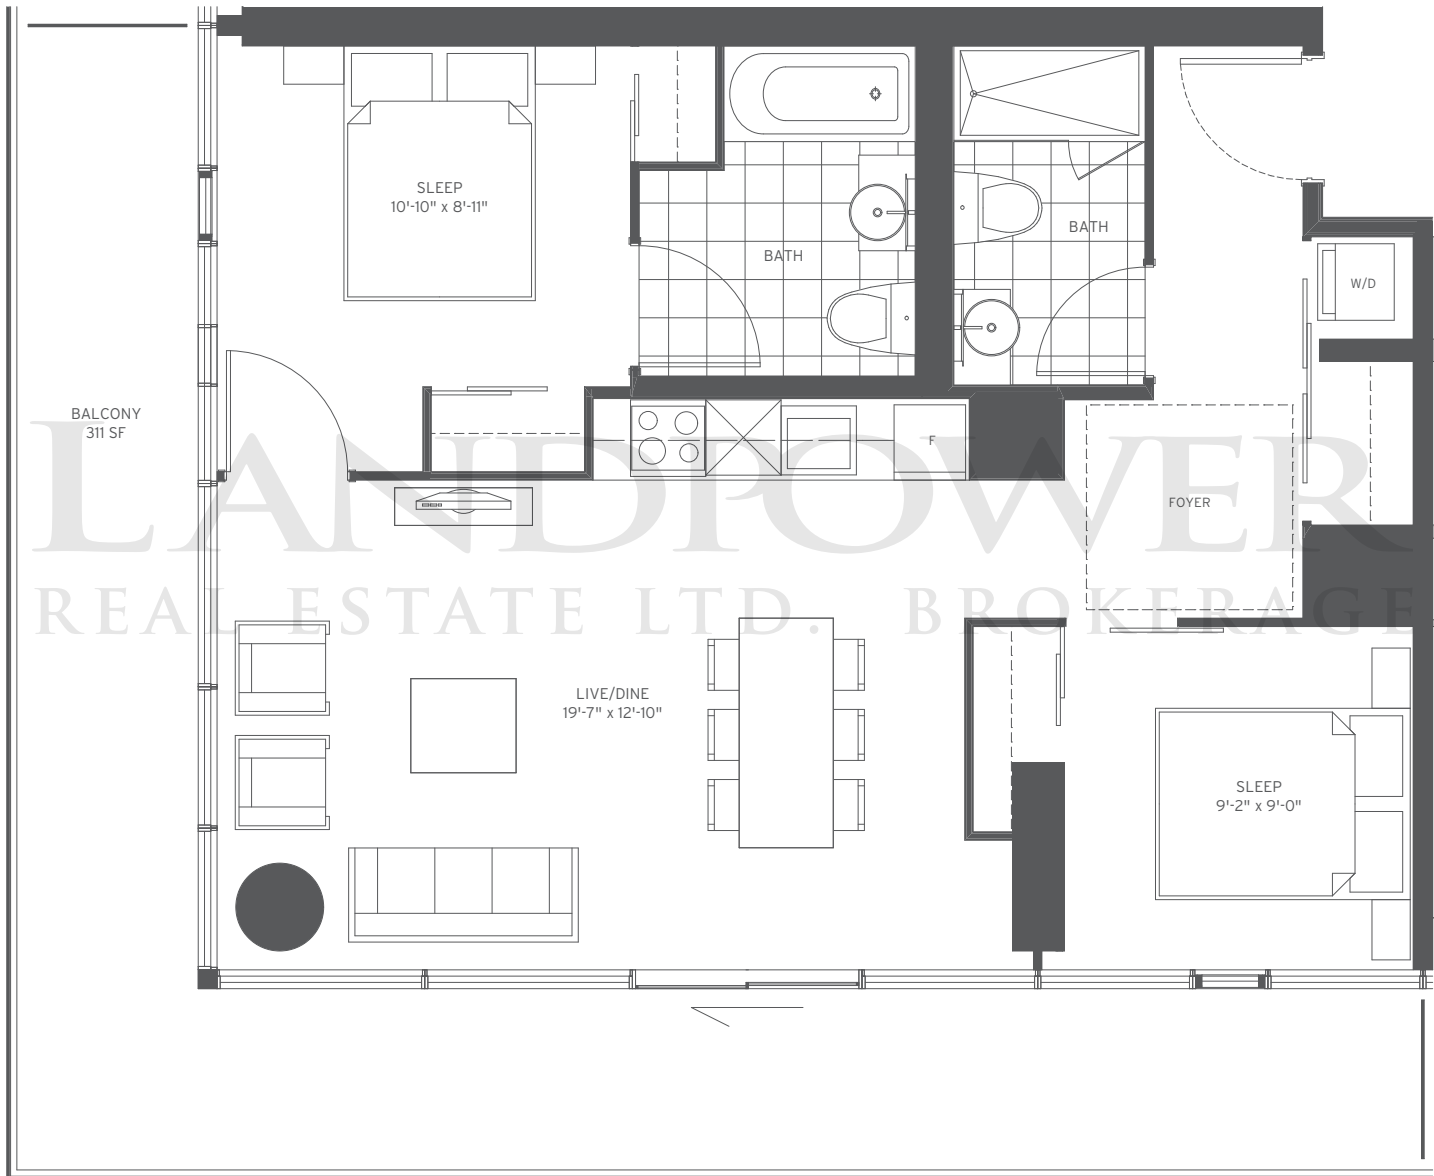

# suite 331

STUDIO

INSIDE 331 SF OUTSIDE 101 SF TOTAL 432 SF

# suite 1292

TWO BEDROOM + DEN

INSIDE 1292 SF OUTSIDE 104 SF TOTAL 1396 SF

# suite 794B

TWO BEDROOM

INSIDE 794 SF OUTSIDE 311 SF TOTAL 1105 SF

# suite 681B

TWO BEDROOM

INSIDE 681 SF OUTSIDE 291 SF TOTAL 972 SF