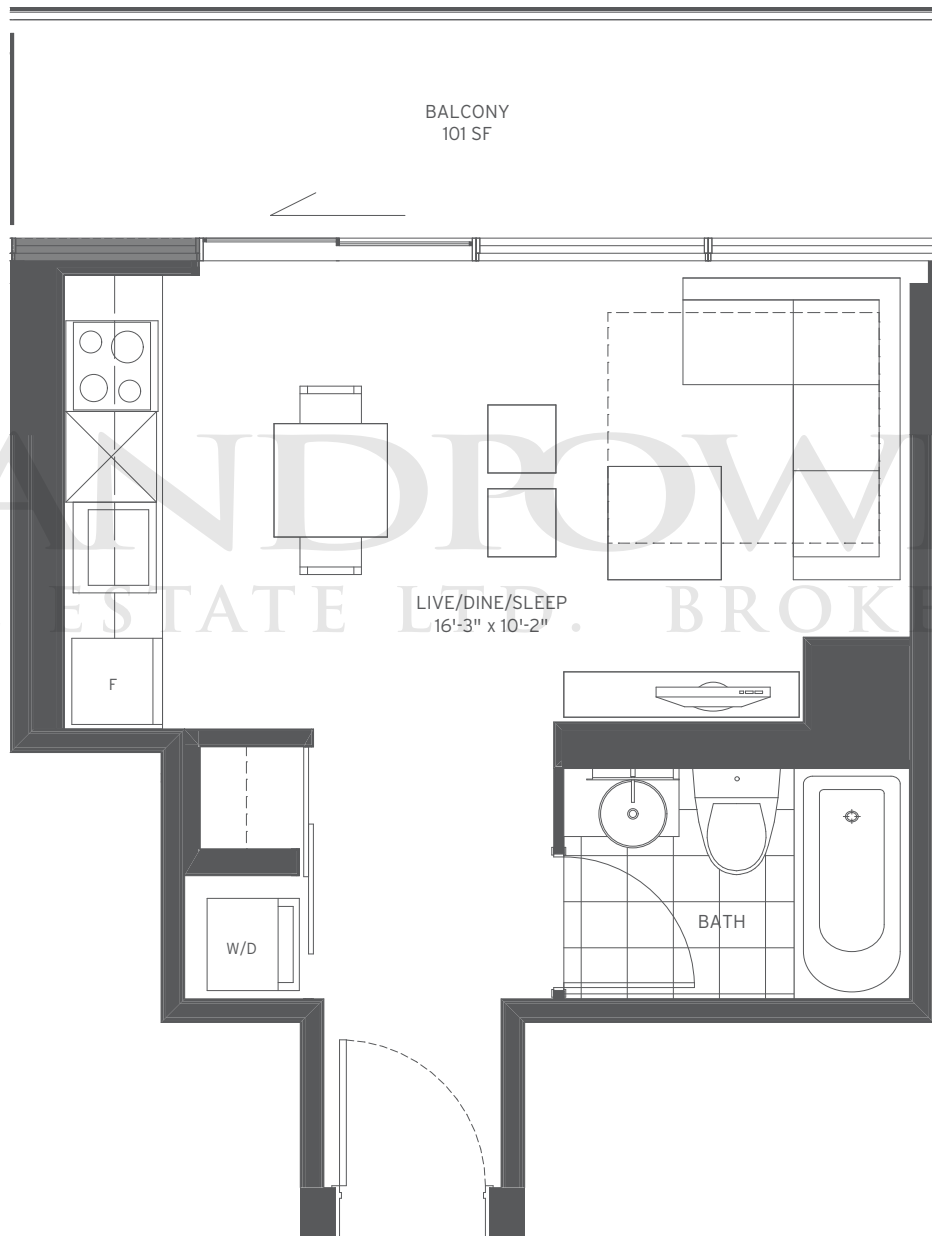

# suite 331

STUDIO

INSIDE 331 SF OUTSIDE 101 SF TOTAL 432 SF

# suite 1292

TWO BEDROOM + DEN

INSIDE 1292 SF OUTSIDE 104 SF TOTAL 1396 SF

# suite 794B

TWO BEDROOM

INSIDE 794 SF OUTSIDE 311 SF TOTAL 1105 SF

# suite 681B

TWO BEDROOM

INSIDE 681 SF OUTSIDE 291 SF TOTAL 972 SF