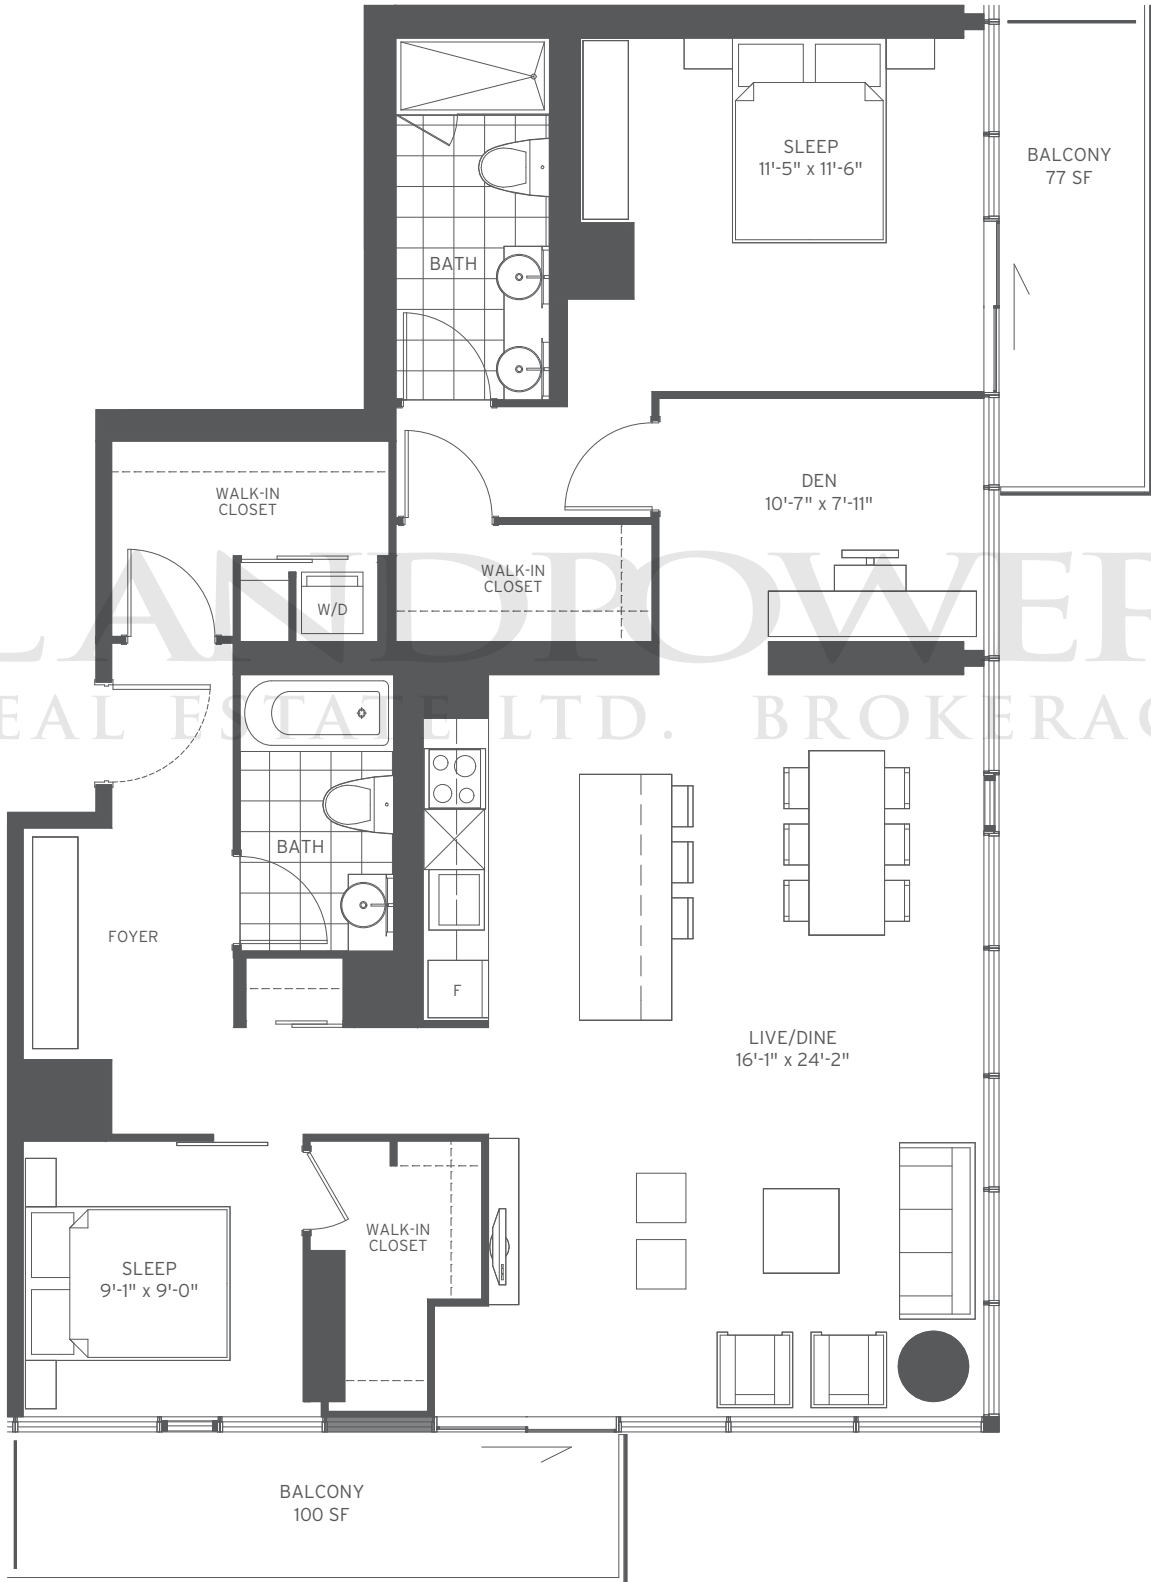

# suite 331

STUDIO

INSIDE 331 SF OUTSIDE 101 SF TOTAL 432 SF

# suite 1292

TWO BEDROOM + DEN

INSIDE 1292 SF OUTSIDE 104 SF TOTAL 1396 SF

# suite 794B

TWO BEDROOM

INSIDE 794 SF OUTSIDE 311 SF TOTAL 1105 SF

# suite 681B

TWO BEDROOM

INSIDE 681 SF OUTSIDE 291 SF TOTAL 972 SF