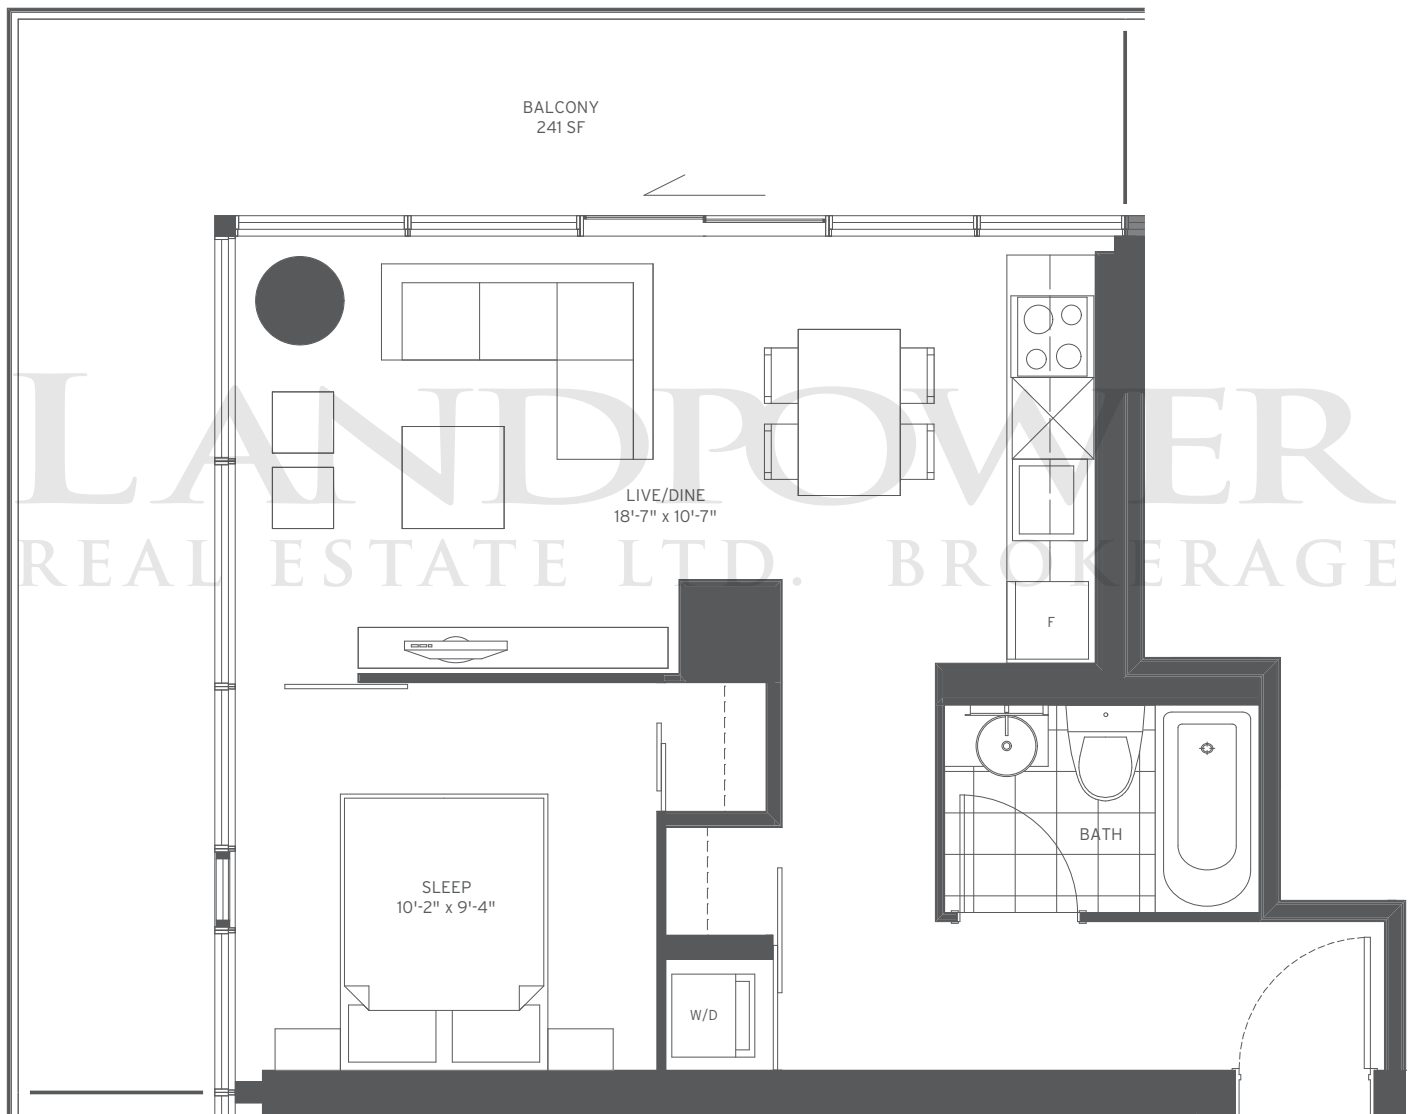

# suite 331

STUDIO

INSIDE 331 SF OUTSIDE 101 SF TOTAL 432 SF

# suite 681B

TWO BEDROOM

INSIDE 681 SF OUTSIDE 291 SF TOTAL 972 SF

# suite564

ONE BEDROOM + DEN

INSIDE 564 SF OUTSIDE 102 SF TOTAL 666 SF

# suite517

ONE BEDROOM

INSIDE 517 SF OUTSIDE 241 SF TOTAL 758 SF