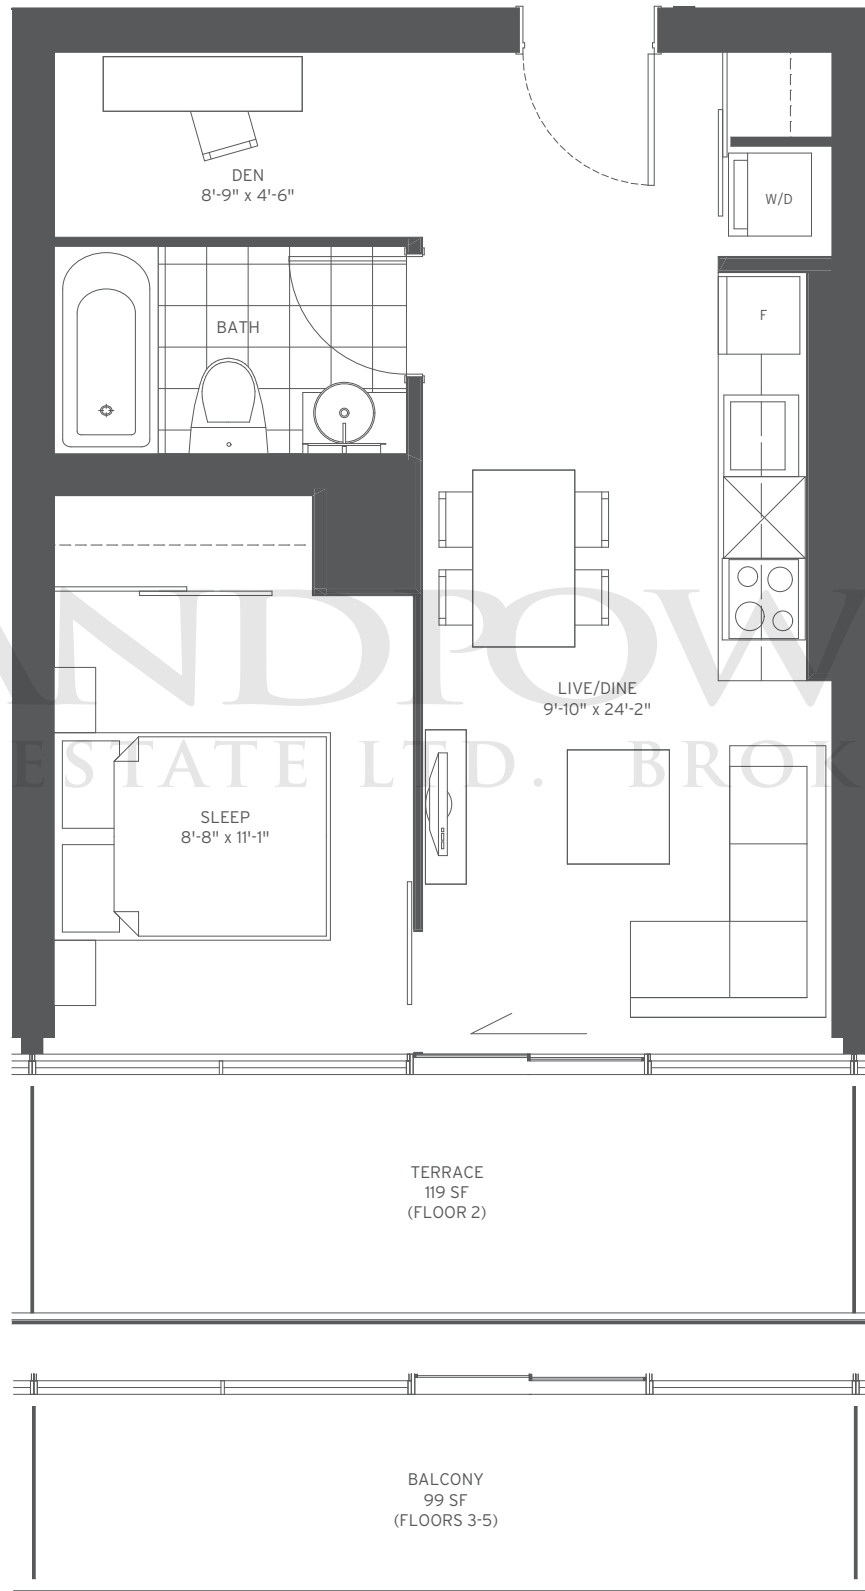

# suite 331

STUDIO

INSIDE 331 SF OUTSIDE 101 SF TOTAL 432 SF

# suite 1292

TWO BEDROOM + DEN

INSIDE 1292 SF OUTSIDE 104 SF TOTAL 1396 SF

# suite 794B

TWO BEDROOM

INSIDE 794 SF OUTSIDE 311 SF TOTAL 1105 SF

# suite510

ONE BEDROOM + DEN

**INSIDE** 510 SF **OUTSIDE** 119 SF **TOTAL** 629 SF (FLOOR 2)

**INSIDE** 510 SF **OUTSIDE** 99 SF **TOTAL** 609 SF (FLOORS 3-5)

FLOORS 2-5